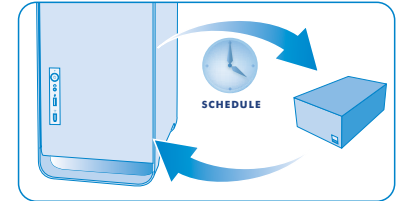

PERFORMANCE COMPARISON The best performance for audio/video & photo professionals

Read burst transfer rate benchmark***

RAID 0 (BIG)

RAID 1 (SAFE)

Features

- Plug & play
- Cool blue LED; turns red as a warning indicator
- Easy RAID selection
- USB hub port feature
- LaCie Setup Assistant: easy customizable formatting
- LaCie Backup Assistant software for PC/Mac