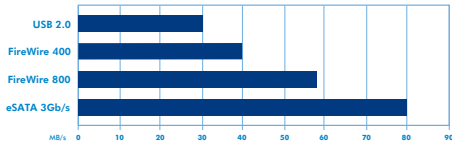

PERFORMANCE COMPARISON The best performance for audio/video & photo professionals

Read burst transfer rate benchmark***

RAID 0 (BIG)

RAID 1 (SAFE)