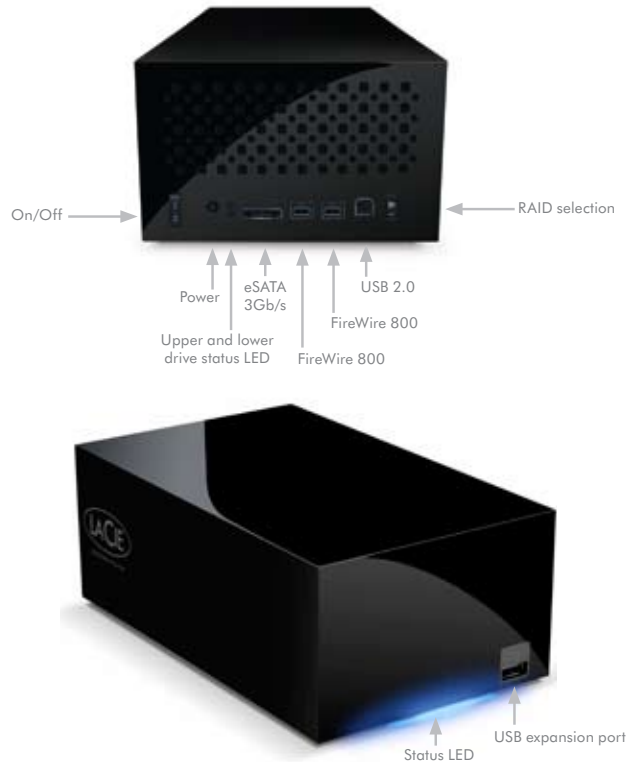

Minimum System Requirements

- Computer with an eSATA, FireWire 800, FireWire 400 or USB 2.0 port
- Latest version of Windows® XP™, Windows Vista®, Windows 7 / Mac OS X 10.4, 10.5, 10.6
- Minimum free disk space: 600MB recommended