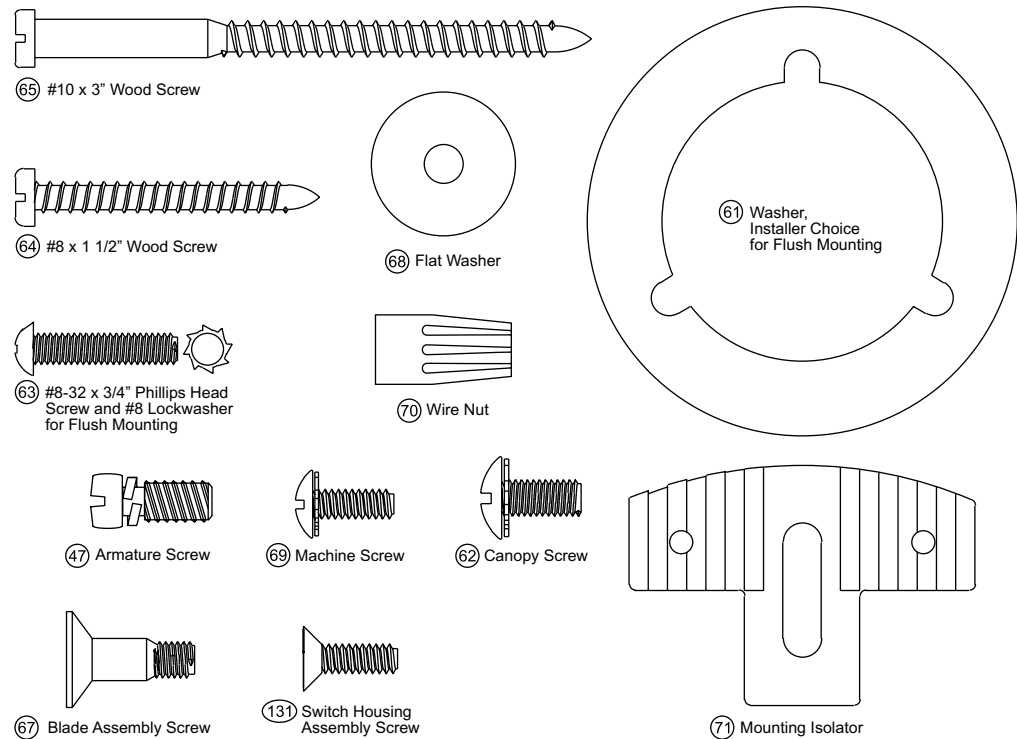

Hardware (Drawn to Scale)

Parts List