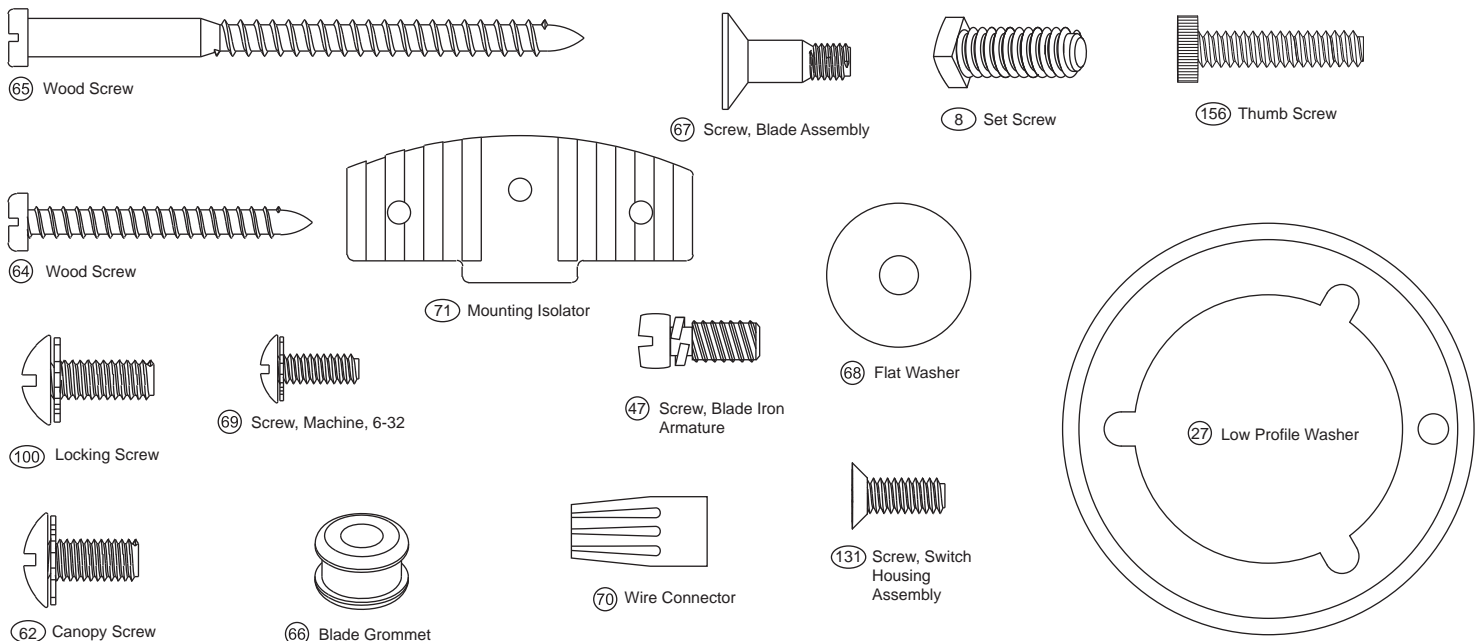

For additional information on:
 Hunter Products • Trouble Shooting
 Dealer Location • Service Center Locator
 Call 1-800-448-6837
 www.hunterfan.com

Hardware (Drawn to Scale)

Part List		Model #	20345	20347	20349
		Asm. Dwg. #	96728-01	96728-02	96728-03
		Finish	Antique Pewter	New Bronze	White
Item #	Item Name	Qty	Part #		Part #
	* Hanging System Kit	1	96759-14	96759-30	96759-03
2	Ceiling Plate	1	-----	-----	-----
3	Canopy	1	-----	-----	-----
4	Canopy Trim Ring	1	-----	-----	-----
7	Hanger Ball / Downrod Assembly	1	-----	-----	-----
8	Setscrew	1	-----	-----	-----
27	Low Profile Washer	1	-----	-----	-----
62	Canopy Screw	3	-----	-----	-----
64	Wood Screw	2	-----	-----	-----
65	Wood Screw	2	-----	-----	-----
68	Flat Washer	4	-----	-----	-----
100	Locking Screw	3	-----	-----	-----
28	Switch Housing Assembly	1	96730-14	96730-30	96730-03
29	Switch Housing Cover	1	73853-01	73853-01	73853-01
41	Switch Housing Plug Button	1	73854-01	73854-01	73854-01
44	Blade Iron Set	1	92805-05	92805-05	92805-05
46	Blade Set	1	75539-89	75539-90	75885-89
47	Screw, Blade Iron Armature	11	63755-05	63755-05	63755-05
49	Light Kit Assembly	1	96327-01	96327-02	96327-03
	* Hardware Kit	1	96728-01-860	96728-01-861	96728-01-861
66	Blade Grommet	16	-----	-----	-----
67	Screw, Blade Assembly	16	-----	-----	-----
69	Screw, Machine, 6-32	3	-----	-----	-----
70	Wire Nut	4	-----	-----	-----
71	Mounting Isolator	4	-----	-----	-----
131	Screw, Switch Housing Assembly	3	-----	-----	-----
75	Balancing Kit	1	07570-01	07570-01	07570-01
86	Remote Control Receiver	1	84368-01	84368-01	84368-01
87	Remote Control Transmitter	1	92754-01	92754-01	92754-01
88	Remote Control Cradle	1	84369-01	84369-01	84369-01
150	Globe / Shade	4	84884-09	84884-09	84884-09
156	Thumb Screw	13	03007-07	03007-07	03007-07