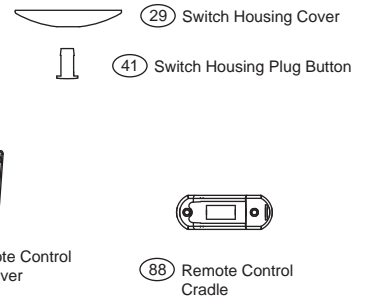

For additional information on:
 Hunter Products • Trouble Shooting
 Dealer Location • Service Center Locator
 Call 1-800-448-6837
 www.hunterfan.com

Hardware (Drawn to Scale)

Part List		Model #	20345	20347	20349
		Asm. Dwg. #	96728-01	96728-02	96728-03
		Finish	Antique Pewter	New Bronze	White
Item #	Item Name	Qty	Part #		Part #
	* Hanging System Kit	1	96759-14	96759-30	96759-03
2	Ceiling Plate	1	-----	-----	-----
3	Canopy	1	-----	-----	-----
4	Canopy Trim Ring	1	-----	-----	-----
7	Hanger Ball / Downrod Assembly	1	-----	-----	-----
8	Setscrew	1	-----	-----	-----
27	Low Profile Washer	1	-----	-----	-----
62	Canopy Screw	3	-----	-----	-----
64	Wood Screw	2	-----	-----	-----
65	Wood Screw	2	-----	-----	-----
68	Flat Washer	4	-----	-----	-----
100	Locking Screw	3	-----	-----	-----
28	Switch Housing Assembly	1	96730-14	96730-30	96730-03
29	Switch Housing Cover	1	73853-01	73853-01	73853-01
41	Switch Housing Plug Button	1	73854-01	73854-01	73854-01
44	Blade Iron Set	1	92805-05	92805-05	92805-05
46	Blade Set	1	75539-89	75539-90	75885-89
47	Screw, Blade Iron Armature	11	63755-05	63755-05	63755-05
49	Light Kit Assembly	1	96327-01	96327-02	96327-03
	* Hardware Kit	1	96728-01-860	96728-01-861	96728-01-861
66	Blade Grommet	16	-----	-----	-----
67	Screw, Blade Assembly	16	-----	-----	-----
69	Screw, Machine, 6-32	3	-----	-----	-----
70	Wire Nut	4	-----	-----	-----
71	Mounting Isolator	4	-----	-----	-----
131	Screw, Switch Housing Assembly	3	-----	-----	-----
75	Balancing Kit	1	07570-01	07570-01	07570-01
86	Remote Control Receiver	1	84368-01	84368-01	84368-01
87	Remote Control Transmitter	1	92754-01	92754-01	92754-01
88	Remote Control Cradle	1	84369-01	84369-01	84369-01
150	Globe / Shade	4	84884-09	84884-09	84884-09
156	Thumb Screw	13	03007-07	03007-07	03007-07