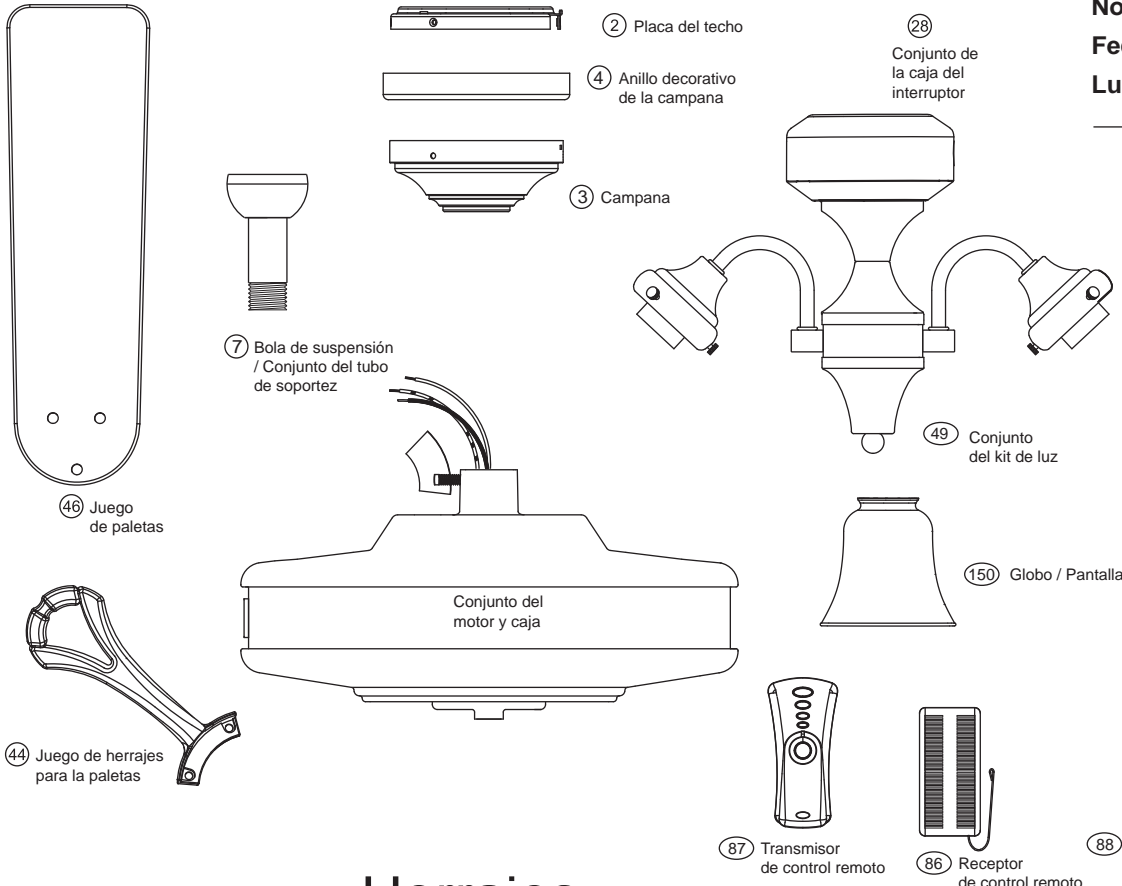

Piezas del ventilador (no dibujadas a escala)