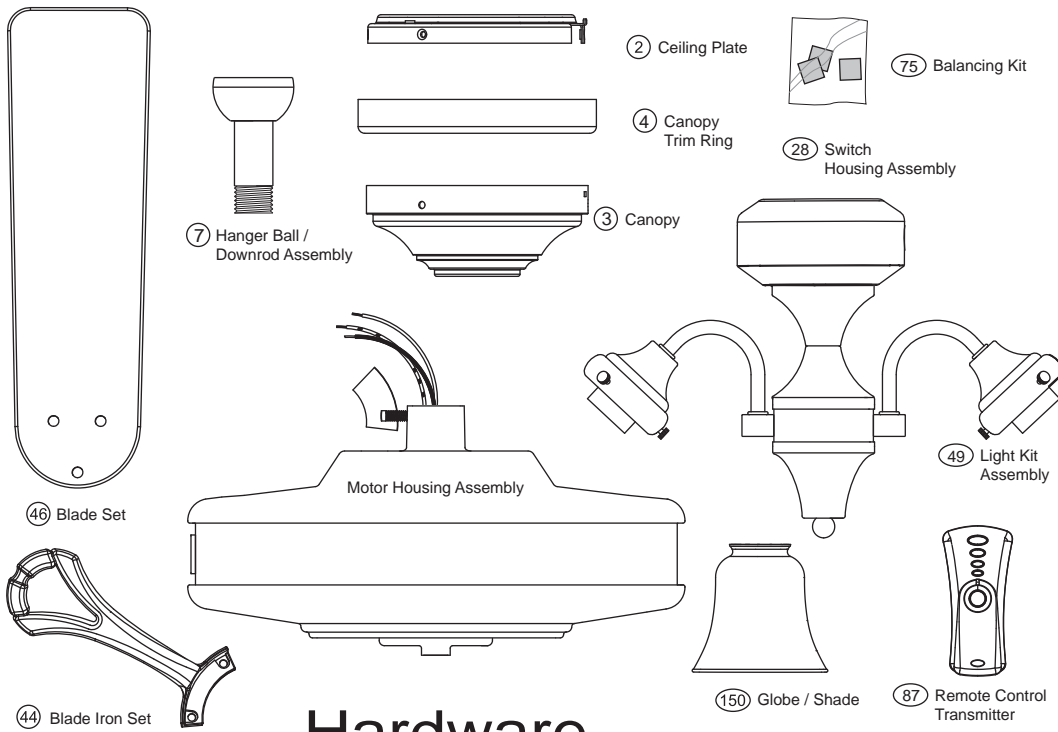

Fan Parts (Not Drawn to Scale)