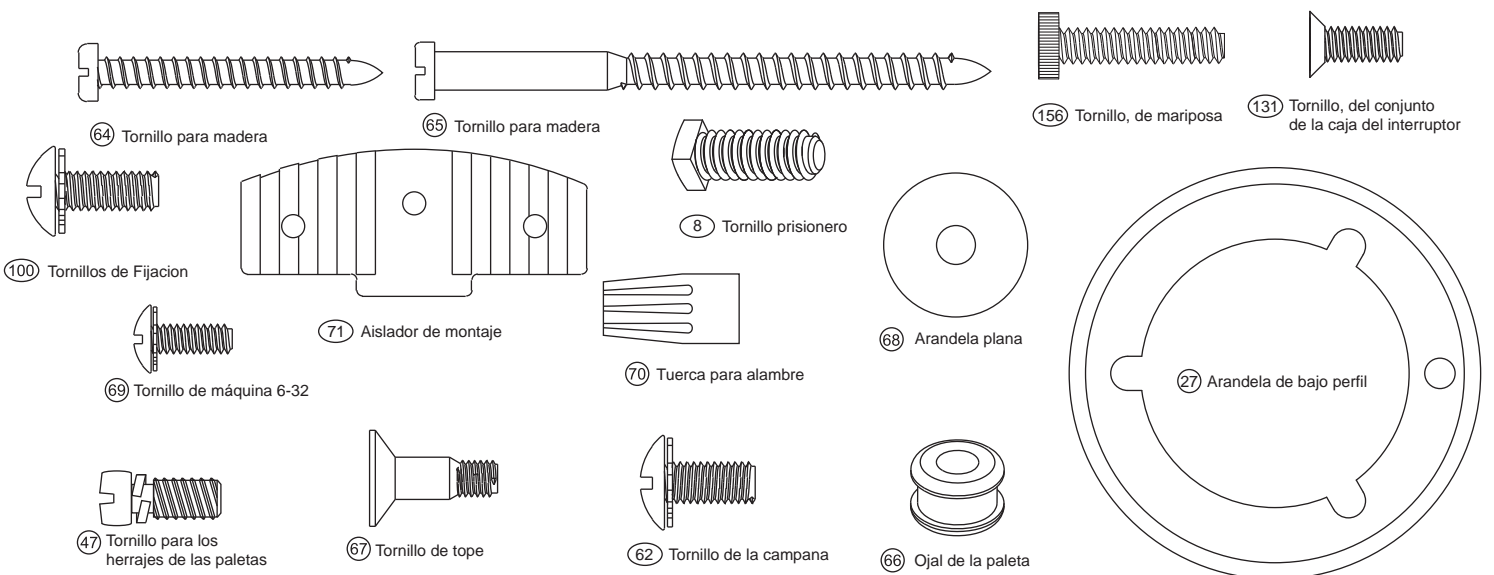

Herrajes (dibujados a escala)