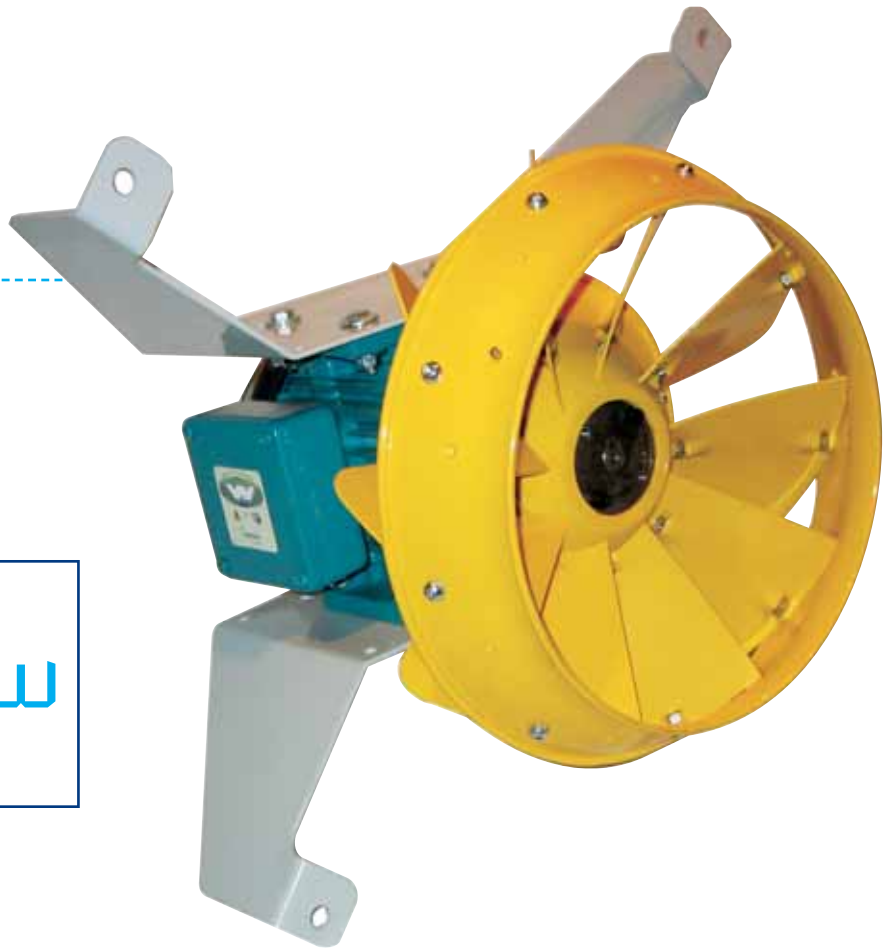

## COOLING FANS

*better AIRFLOW  
by DESIGN™*

**MNC  
MIXED FLOW  
FAN**

- High capacity 'MF' mixed flow impellers
- Exceptionally quiet, rapid heat dissipation
- Compact, efficient & non-overloading
- Multiple blade settings available
- Exact performance matching
- Custom mounting arrangements available
- Standard NEMA motors
- Capacities to 20,000 cfm

60 Hz DIRECT DRIVE PERFORMANCE

MOTOR CHART			
SIZE	RPM	HP	FRAME
250	3450	1	L56
315	3450	5	184T
350	1750	1	143T
400	1750	1.5	145T
450	1750	3	182T
500	1750	5	184T
560	1750	5	184T
630	1170	5	215T
800	1170	10	256T