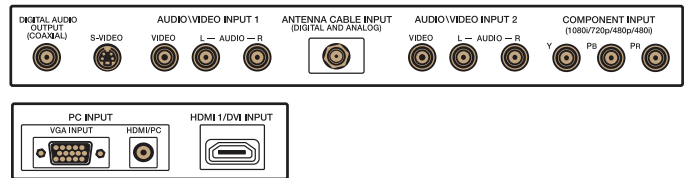

SOUND

Audio Power (Watts) Front Speakers 5 W/CH x 2
Treble, Bass, Balance, Volume, Mute Control Yes
Broadcast Stereo MTS Stereo
Second Audio Program (SAP) Yes
Dolby* Processing Yes

CONVENIENCE

Front Panel Controls Power, CH +/-, Vol +/-, Menu, Input
Program Guide Yes
Auto Channel Search Yes
Multilingual On-Screen-Display English, French, Spanish
Channel Labeling Yes
Closed Caption Capability Yes
ENERGY STAR® Qualified Yes
Parental Control (V-Chip) USA & Canada
Picture Reset Yes
Picture Memory Presets Yes
Sleep Timer Yes
PC Compatibility Yes (via RGB & DVI)

BUILT-IN DVD

Disc Load Type Slot Load
Panel Buttons Play, Stop, FWD, REW, Eject
CD Format Capability CD, CD-DA, CD-R/RW
DVD Format Capability DVD, DVD-R/RW Video Format Only
Screen Format Selection Yes

JACK PANEL

CONNECTIONS — INPUTS/OUTPUTS

| | |
|--|-----------------------------------|
| RF Input (ATSC/NTSC) | 1 |
| Composite Video Input | 2 |
| S-Video Input | 1 |
| Audio Input for Composite Video/S--Video | 2 |
| PC Input | 1 - RGB |
| Audio Input for PC | 1 - 3/5mm PC Audio |
| Component Video Input (YCrCb/YPrPb) | 1 |
| Audio Input for Component Video | 1 L/R (shared w/Composite) |
| HDMI*** Input | 1 (DVI Compatible) |
| Audio input for DVI | 1 L/R for DVI (shared w/3.5mm PC) |
| Digital Audio Output | 1 Coaxial |