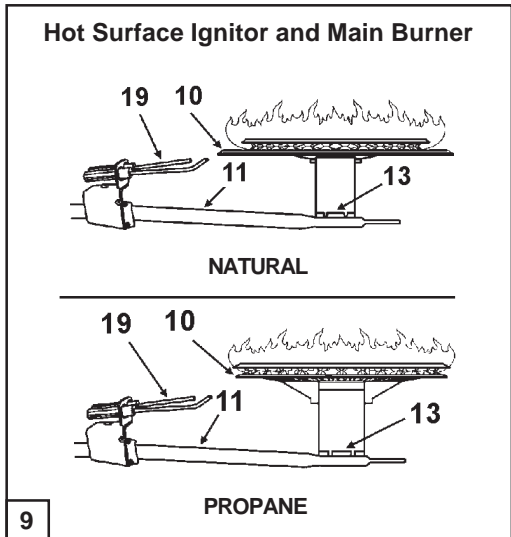

Item	Description	GS6 50 YRVIT 5 100	GS6 50 HRVIT 5 101
1	Air Intake Screen	9003406	9003406
2	Anode, Aluminum - 6 Year	9000029	9000029
3	Blower Assembly	9006030	9006030
4	Blower Assembly Gasket	-----	-----
5	Exhaust Adaptor Kit	9006020	9006020
6	Hose Clamp - 4 inch***	-----	-----
7	Limit Switch**	-----	-----
8	Pressure Switch Kit	9006019	9006019
9	Burner Assembly - Natural Gas	9006024	N/A
9	Burner Assembly - Propane Gas	N/A	9006026
10	Burner Head with Door Gasket	-----	-----
11	Burner Tube Assembly with Door Gasket	-----	-----
12	Inner Door with Door Gasket	-----	-----
13	Orifice, Main Burner with Door Gasket	-----	N/A
14	Viewport Assembly	-----	-----
15	Combination Gas Valve - Natural	9004267	N/A
15	Combination Gas Valve - Propane	N/A	9004464
16	Diffuser Inlet Tube with Spacer	9006021	9006021
17	Flue Baffle and Restrictor Assembly Kit	9006028	9006028
18	FV Sensor and Bracket Kit	9006029	9006029
19	Igniter Assembly, Hot Surface With Door Gasket	9005958	9005958
20	Inner Door Gasket	9003398	9003398
21	Nipples - 5 inch	9003977	9003977
22	Outer Door	9003545	9003545
23	Thermostat Shield (optional)	9005693	9005693
24	Turbo Inlet Tube with Spacer	9004016	9004016
25	Valve, Drain - Brass	9001870	9001870
26	Valve, T&P Relief	9000728	9000728
27	Vent Terminal Screen Kit	9006027	9006027
28	Instruction Sheet - 2, 3 & 4 inch Screens	-----	-----
29	Vent Terminal Screen 2 inch	-----	-----
30	Vent Terminal Screen 3 inch	-----	-----
31	Vent Terminal Screen 4 inch	-----	-----
32	Wire Harness	9006022	9006022