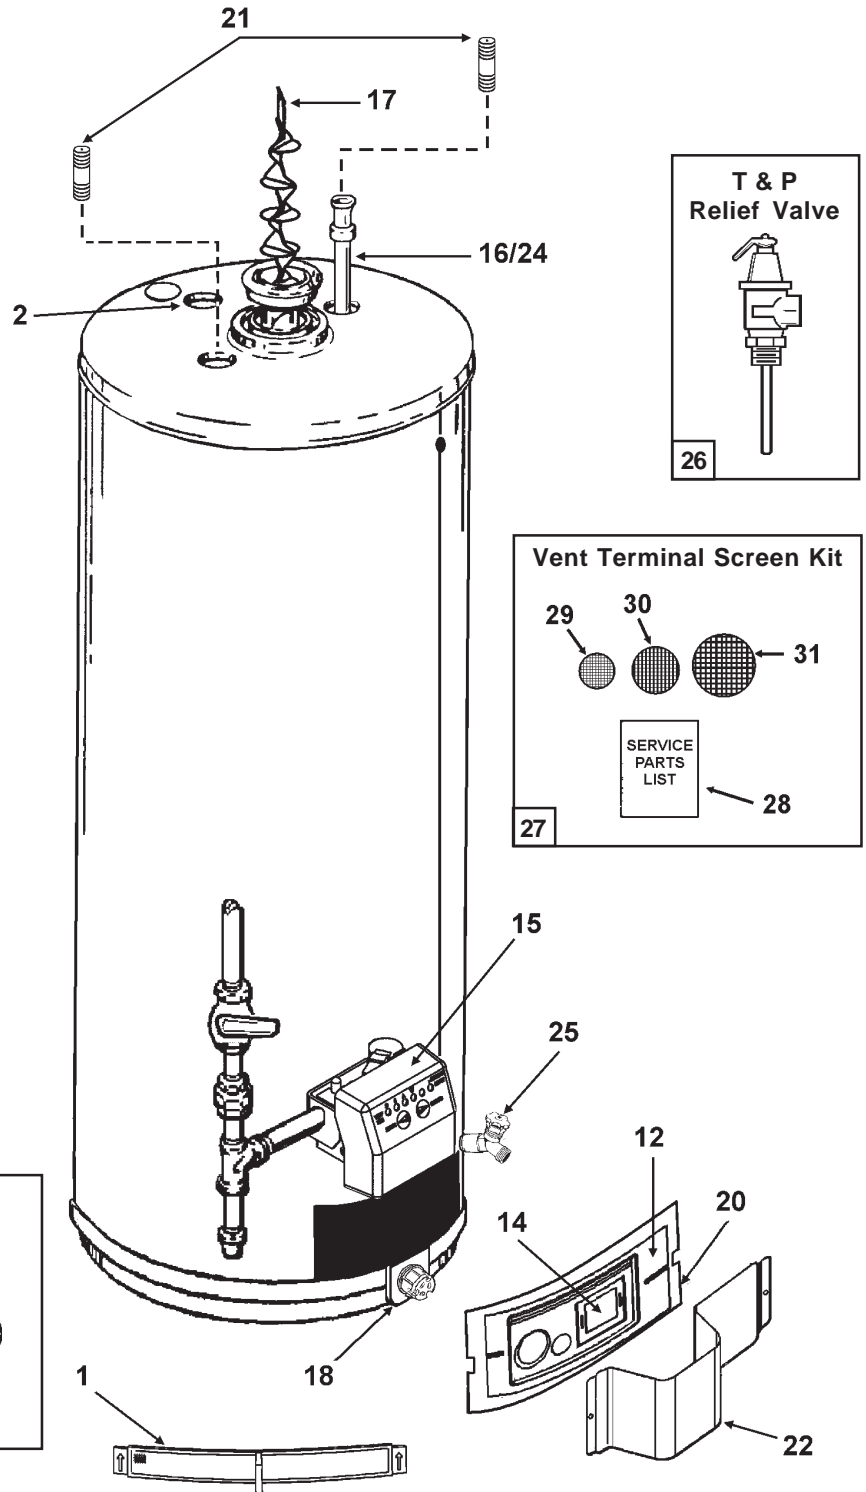

Item	Description	GS6 50 YRVIT 5 100	GS6 50 HRVIT 5 101
1	Air Intake Screen	9003406	9003406
2	Anode, Aluminum - 6 Year	9000029	9000029
3	Blower Assembly	9006030	9006030
4	Blower Assembly Gasket	-----	-----
5	Exhaust Adaptor Kit	9006020	9006020
6	Hose Clamp - 4 inch***	-----	-----
7	Limit Switch**	-----	-----
8	Pressure Switch Kit	9006019	9006019
9	Burner Assembly - Natural Gas	9006024	N/A
9	Burner Assembly - Propane Gas	N/A	9006026
10	Burner Head with Door Gasket	-----	-----
11	Burner Tube Assembly with Door Gasket	-----	-----
12	Inner Door with Door Gasket	-----	-----
13	Orifice, Main Burner with Door Gasket	-----	N/A
14	Viewport Assembly	-----	-----
15	Combination Gas Valve - Natural	9004267	N/A
15	Combination Gas Valve - Propane	N/A	9004464
16	Diffuser Inlet Tube with Spacer	9006021	9006021
17	Flue Baffle and Restrictor Assembly Kit	9006028	9006028
18	FV Sensor and Bracket Kit	9006029	9006029
19	Igniter Assembly, Hot Surface With Door Gasket	9005958	9005958
20	Inner Door Gasket	9003398	9003398
21	Nipples - 5 inch	9003977	9003977
22	Outer Door	9003545	9003545
23	Thermostat Shield (optional)	9005693	9005693
24	Turbo Inlet Tube with Spacer	9004016	9004016
25	Valve, Drain - Brass	9001870	9001870
26	Valve, T&P Relief	9000728	9000728
27	Vent Terminal Screen Kit	9006027	9006027
28	Instruction Sheet - 2, 3 & 4 inch Screens	-----	-----
29	Vent Terminal Screen 2 inch	-----	-----
30	Vent Terminal Screen 3 inch	-----	-----
31	Vent Terminal Screen 4 inch	-----	-----
32	Wire Harness	9006022	9006022

** Limit Switch located inside control box of blower assembly.

*** Available at local hardware store.

Parts listed without numbers are available as assemblies.

State Water Heater Parts Fulfillment • 125 Southeast Parkway • Franklin, TN 37068 • 1-800-821-2017 • www.statewaterheaters.com