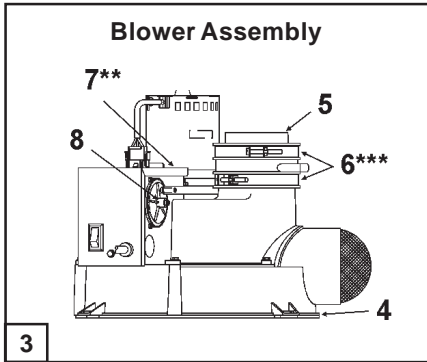

RESIDENTIAL GAS SERVICE PARTS LIST

**MODELS:
GS6 50 YRVIT 5, HRVIT 5
Series 100, 101**

State Water Heater Parts Fulfillment
125 Southeast Parkway • Franklin, TN 37068
www.statewaterheaters.com • 1-800-821-2017

Item	Description	GS6 50 YRVIT 5 100	GS6 50 HRVIT 5 101
1	Air Intake Screen	9003406	9003406
2	Anode, Aluminum - 6 Year	9000029	9000029
3	Blower Assembly	9006030	9006030
4	Blower Assembly Gasket	-----	-----
5	Exhaust Adaptor Kit	9006020	9006020
6	Hose Clamp - 4 inch***	-----	-----
7	Limit Switch**	-----	-----
8	Pressure Switch Kit	9006019	9006019
9	Burner Assembly - Natural Gas	9006024	N/A
9	Burner Assembly - Propane Gas	N/A	9006026
10	Burner Head with Door Gasket	-----	-----
11	Burner Tube Assembly with Door Gasket	-----	-----
12	Inner Door with Door Gasket	-----	-----
13	Orifice, Main Burner with Door Gasket	-----	N/A
14	Viewport Assembly	-----	-----
15	Combination Gas Valve - Natural	9004267	N/A
15	Combination Gas Valve - Propane	N/A	9004464
16	Diffuser Inlet Tube with Spacer	9006021	9006021
17	Flue Baffle and Restrictor Assembly Kit	9006028	9006028
18	FV Sensor and Bracket Kit	9006029	9006029
19	Igniter Assembly, Hot Surface With Door Gasket	9005958	9005958
20	Inner Door Gasket	9003398	9003398
21	Nipples - 5 inch	9003977	9003977
22	Outer Door	9003545	9003545
23	Thermostat Shield (optional)	9005693	9005693
24	Turbo Inlet Tube with Spacer	9004016	9004016
25	Valve, Drain - Brass	9001870	9001870
26	Valve, T&P Relief	9000728	9000728
27	Vent Terminal Screen Kit	9006027	9006027
28	Instruction Sheet - 2, 3 & 4 inch Screens	-----	-----
29	Vent Terminal Screen 2 inch	-----	-----
30	Vent Terminal Screen 3 inch	-----	-----
31	Vent Terminal Screen 4 inch	-----	-----
32	Wire Harness	9006022	9006022