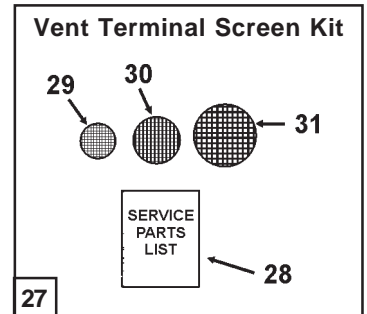

Item	Description	GS6 50 YRVIT 5 100	GS6 50 HRVIT 5 101
1	Air Intake Screen	9003406	9003406
2	Anode, Aluminum - 6 Year	9000029	9000029
3	Blower Assembly	9006030	9006030
4	Blower Assembly Gasket	-----	-----
5	Exhaust Adaptor Kit	9006020	9006020
6	Hose Clamp - 4 inch***	-----	-----
7	Limit Switch**	-----	-----
8	Pressure Switch Kit	9006019	9006019
9	Burner Assembly - Natural Gas	9006024	N/A
9	Burner Assembly - Propane Gas	N/A	9006026
10	Burner Head with Door Gasket	-----	-----
11	Burner Tube Assembly with Door Gasket	-----	-----
12	Inner Door with Door Gasket	-----	-----
13	Orifice, Main Burner with Door Gasket	-----	N/A
14	Viewport Assembly	-----	-----
15	Combination Gas Valve - Natural	9004267	N/A
15	Combination Gas Valve - Propane	N/A	9004464
16	Diffuser Inlet Tube with Spacer	9006021	9006021
17	Flue Baffle and Restrictor Assembly Kit	9006028	9006028
18	FV Sensor and Bracket Kit	9006029	9006029
19	Igniter Assembly, Hot Surface With Door Gasket	9005958	9005958
20	Inner Door Gasket	9003398	9003398
21	Nipples - 5 inch	9003977	9003977
22	Outer Door	9003545	9003545
23	Thermostat Shield (optional)	9005693	9005693
24	Turbo Inlet Tube with Spacer	9004016	9004016
25	Valve, Drain - Brass	9001870	9001870
26	Valve, T&P Relief	9000728	9000728
27	Vent Terminal Screen Kit	9006027	9006027
28	Instruction Sheet - 2, 3 & 4 inch Screens	-----	-----
29	Vent Terminal Screen 2 inch	-----	-----
30	Vent Terminal Screen 3 inch	-----	-----
31	Vent Terminal Screen 4 inch	-----	-----
32	Wire Harness	9006022	9006022

** Limit Switch located inside control box of blower assembly.

*** Available at local hardware store.

Parts listed without numbers are available as assemblies.

State Water Heater Parts Fulfillment • 125 Southeast Parkway • Franklin, TN 37068 • 1-800-821-2017 • www.statewaterheaters.com