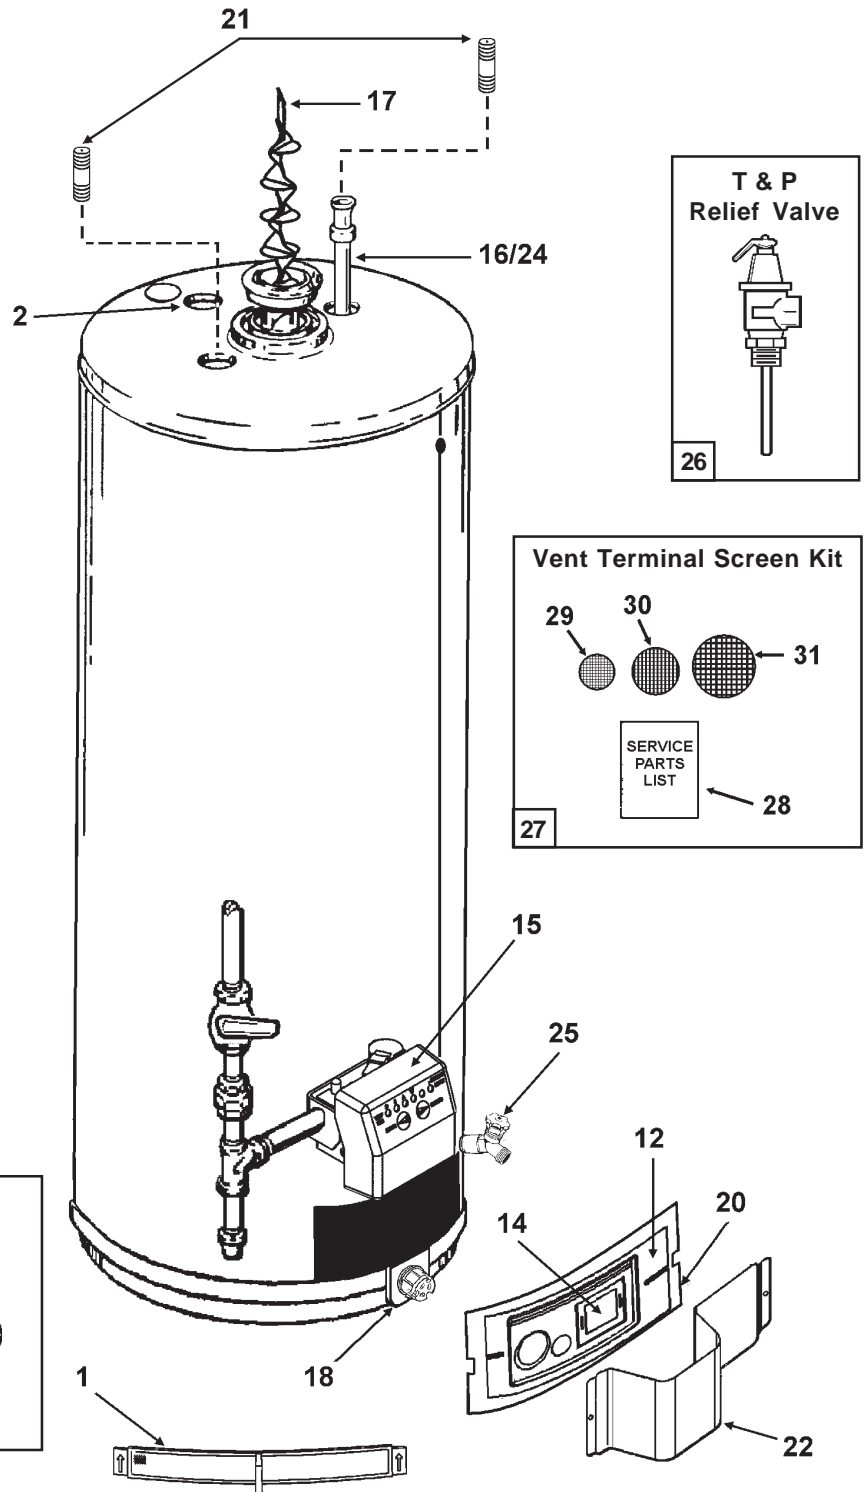

RESIDENTIAL GAS SERVICE PARTS LIST

State Water Heater Parts Fulfillment
125 Southeast Parkway • Franklin, TN 37068
www.statewaterheaters.com • 1-800-821-2017

MODELS:
GS6 40, 50 YBVIT/HBVIT
GS6 40, 50 YBVIT 2/HBVIT 2
Series 100, 101