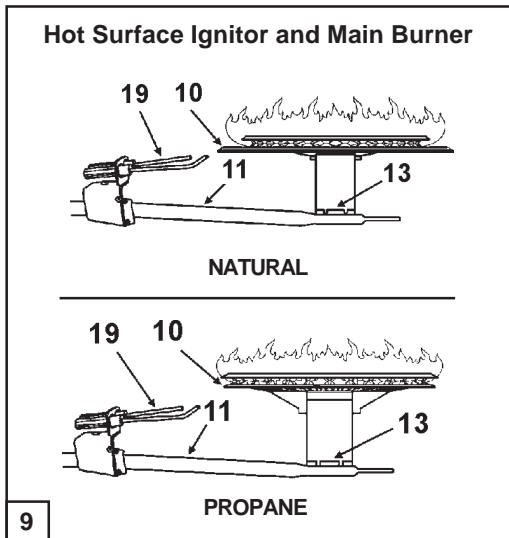

RESIDENTIAL GAS SERVICE PARTS LIST

State Water Heater Parts Fulfillment
125 Southeast Parkway • Franklin, TN 37068
www.statewaterheaters.com • 1-800-821-2017

MODELS:
GS6 40, 50 YBVIT/HBVIT
GS6 40, 50 YBVIT 2/HBVIT 2
Series 100, 101