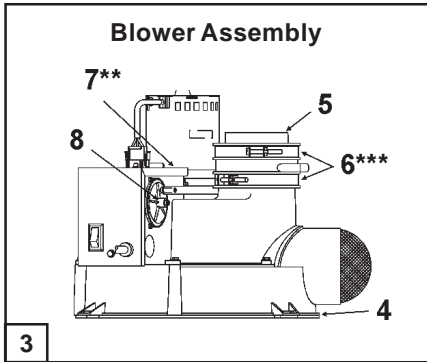

RESIDENTIAL GAS SERVICE PARTS LIST

State Water Heater Parts Fulfillment
125 Southeast Parkway • Franklin, TN 37068
www.statewaterheaters.com • 1-800-821-2017

MODELS:
GS6 40, 50 YBVIT/HBVIT
GS6 40, 50 YBVIT 2/HBVIT 2
Series 100, 101