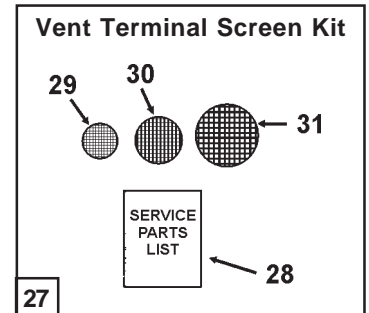

RESIDENTIAL GAS SERVICE PARTS LIST

State Water Heater Parts Fulfillment
125 Southeast Parkway • Franklin, TN 37068
www.statewaterheaters.com • 1-800-821-2017

MODELS:
GS6 40, 50 YBVIT/HBVIT
GS6 40, 50 YBVIT 2/HBVIT 2
Series 100, 101