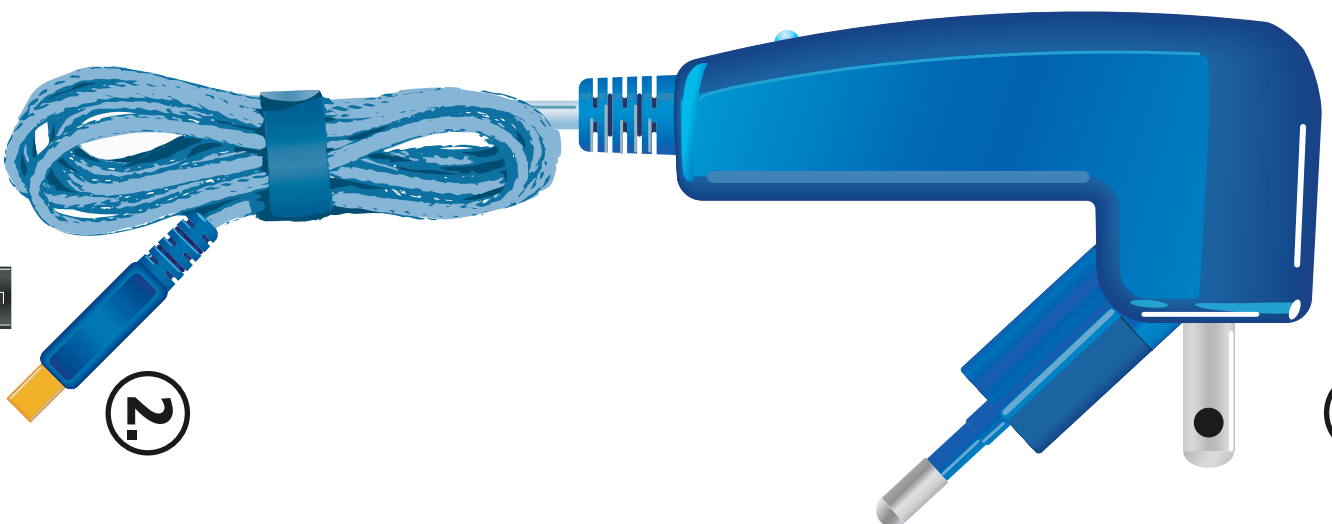

3.

1. Select the correct HOT TIP™ for your Portable Electronics using the included HOT TIP Compatibility List.

North America

Australia

Europe / Asia

England

3.

2. PLUG your HOT TIP into power output cord.

YELLOW = LOW POWER
(Powers Cell Phones, PDAs, iPods, Digital Cameras, Camcorders, MP3 Players, Portable Gaming, and more)

3.

Plug the WALL JACK into the wall outlet

4.

Plug MFUEL™ HOT TIP into your Electronic Device.