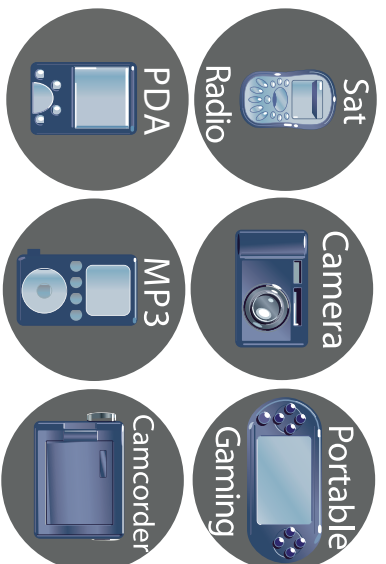

YELLOW = LOW POWER
(Powers Cell Phones, PDAs, iPods, Digital Cameras, Camcorders, MP3 Players, Portable Gaming, and more)

3.

Plug the WALL JACK into the wall outlet

4.

Plug MFUEL™ HOT TIP into your Electronic Device.

1.

2.

Cell

PDA

Sat Radio

Camera

MP3

Portable Gaming