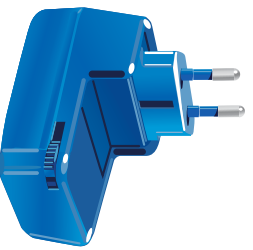

Europe / Asia