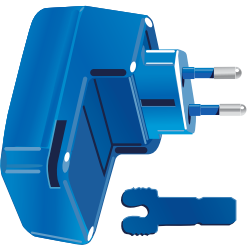

Blackstone International LTD.

2018 Lord Baltimore Drive, Baltimore, Maryland, 21244 USA
 Tel: 1-410-277-9370, 1-888-525-7969; Fax: 1-410-277-9338

LOW POWER

WALL JACK 5

Follow the 4 easy steps to Power and Charge your Portable Electronics using the MFUEL WALL JACK 5 from the home, office, or any standard International Wall Outlet

3.

1. Select the correct HOT TIP™ for your Portable Electronics using the included HOT TIP Compatibility List.

North America

Australia

Europe / Asia

England

3.

2. PLUG your HOT TIP into power output cord.

YELLOW = LOW POWER
(Powers Cell Phones, PDAs, iPods, Digital Cameras, Camcorders, MP3 Players, Portable Gaming, and more)

3.

Plug the WALL JACK into the wall outlet

4.

Plug MFUEL™ HOT TIP into your Electronic Device.