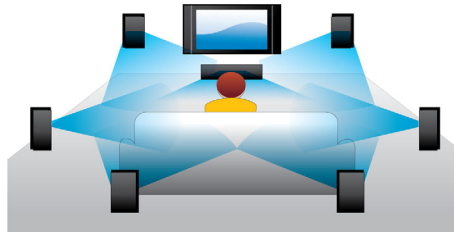

Dolby TrueHD

Dolby TrueHD deliver the finest sound from your Blu-ray Discs. Audio reproduced is virtually indistinguishable from the studio master, so you hear what the creators intended for you to hear. Dolby TrueHD complete your high definition entertainment experience.