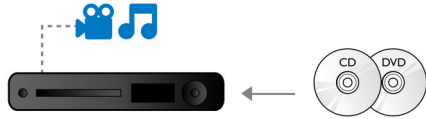

PHILIPS

Blu-ray Disc/ DVD player
DVD video upscaling CinemaPerfect HD

Highlights

Enjoy movies and music

Enjoy all your movies and music from CD and DVD

Blu-ray Disc playback

Blu-ray Discs have the capacity to carry high definition data, along with pictures in the 1920 x 1080 resolution that defines full high definition images. Scenes come to life as details leap at you, movements smoothen and images turn crystal clear. Blu-ray also delivers uncompressed surround sound - so your audio experience becomes unbelievably real. The high storage capacity of Blu-ray Discs also allow a host of interactive possibilities to be built in. Seamless navigation during playback and other exciting features like pop-up menus bring a whole new dimension to home entertainment.