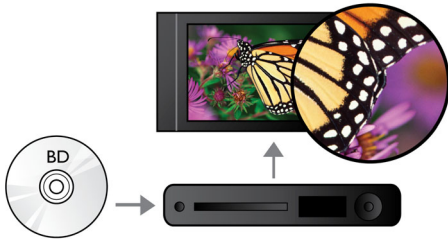

PHILIPS

Blu-ray Disc/ DVD player
DVD video upscaling CinemaPerfect HD

Highlights

Enjoy movies and music

Enjoy all your movies and music from CD and DVD

Blu-ray Disc playback

Blu-ray Discs have the capacity to carry high definition data, along with pictures in the 1920 x 1080 resolution that defines full high definition images. Scenes come to life as details leap at you, movements smoothen and images turn crystal clear. Blu-ray also delivers uncompressed surround sound - so your audio experience becomes unbelievably real. The high storage capacity of Blu-ray Discs also allow a host of interactive possibilities to be built in. Seamless navigation during playback and other exciting features like pop-up menus bring a whole new dimension to home entertainment.

Dolby TrueHD

Dolby TrueHD deliver the finest sound from your Blu-ray Discs. Audio reproduced is virtually indistinguishable from the studio master, so you hear what the creators intended for you to hear. Dolby TrueHD complete your high definition entertainment experience.

DVD video upscaling

HDMI 1080p upscaling delivers images that are crystal clear. DVD movies in standard definition can now be enjoyed in high definition resolution - ensuring more details and more true-to-life pictures. Progressive Scan (represented by "p" in "1080p") eliminates the line structure prevalent on TV screens, again ensuring relentlessly sharp images. To top it off, HDMI makes a direct digital connection that can carry uncompressed digital HD video as well as digital multi-channel audio, without conversions to analog - delivering perfect picture and sound quality, completely free from noise.