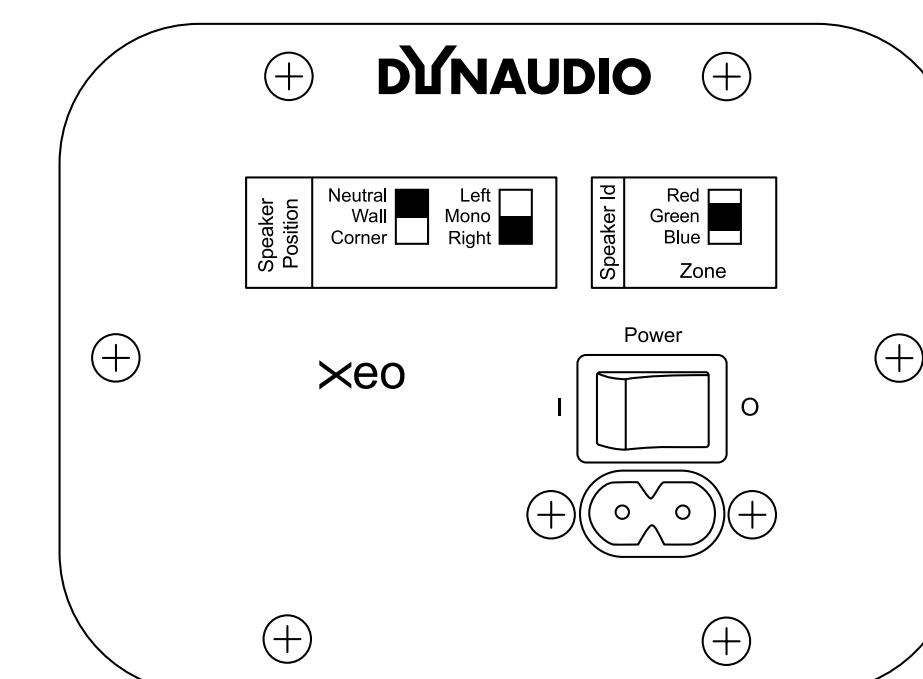

Setting options on the speaker backplate