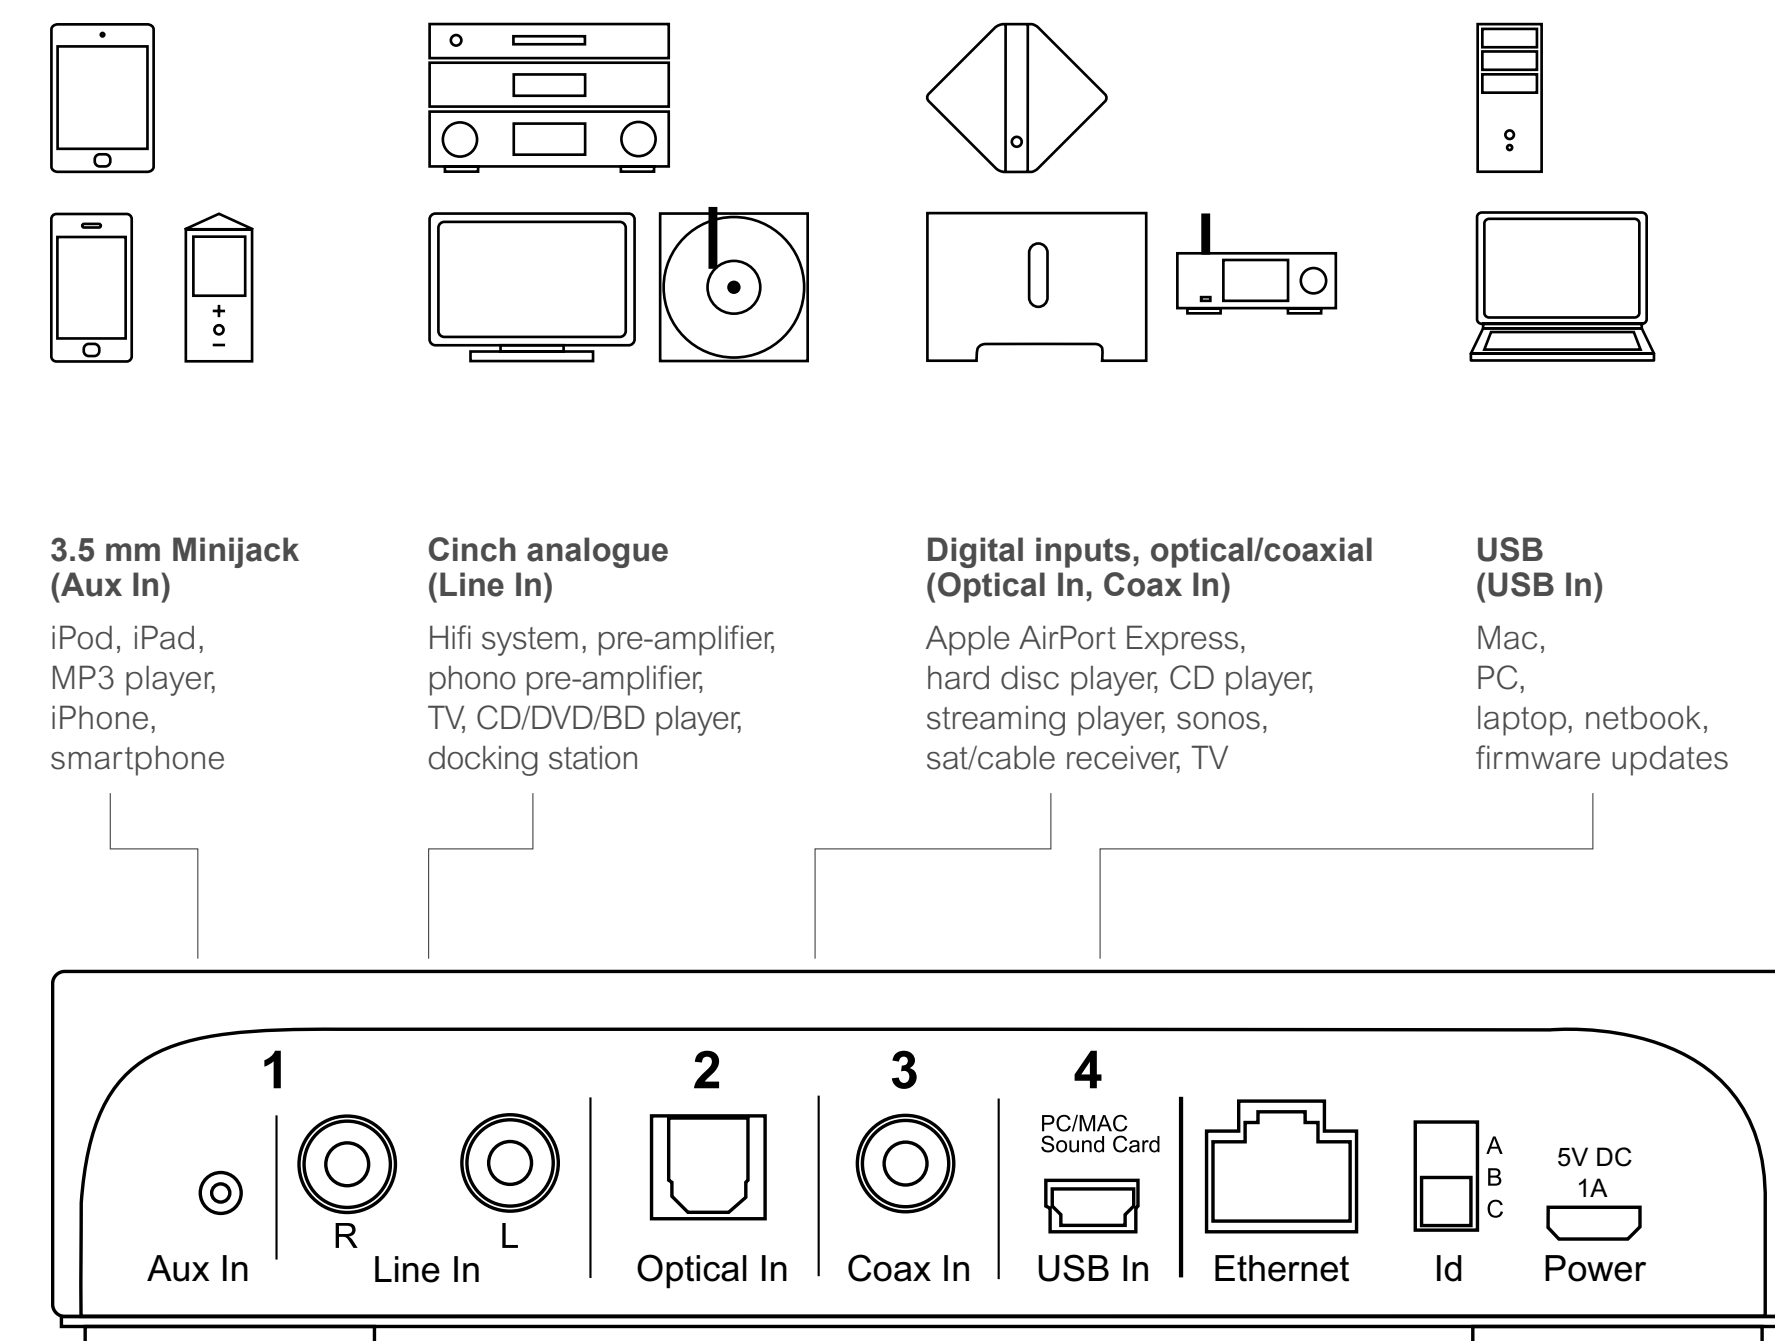

Xeo is the ideal sound upgrade for your smartphone, mobile player, tablet, network player, streaming device, flat screen, hard disc player. Or simply as a substitute for the hifi system.

Xeo is incredibly versatile: The Xeo Hub can be connected to any analogue and digital music source. Analogue Minijack 3.5 mm. Analogue RCA. Optical Digital. Coaxial Digital. USB.

Thanks to the Multi-source function all music sources can play simultaneously. You choose the inputs right at the speaker or by using the Xeo Remote Control. And with Auto Play, Xeo even finds your music before you find the remote.

Xeo Multi-source. The next revolution.