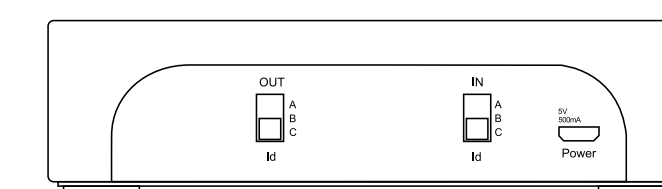

sound quality

the next revolution comes from the north.

Since Dynaudio was founded in 1977, our mission has always been to communicate the truth. And nothing but the truth. With the next generation Xeo, we've come a step closer to that ideal once again. Dynaudio is and remains the true north for high-end music reproduction everywhere on the planet. We're happy you're there with us.

Please stay and enjoy...

Technical Specifications	Xeo 4	Xeo 6
Frequency response (+/- 3dB)	45 Hz – 23 kHz	31 Hz – 23 kHz
Power consumption	5 – 38 W	7.4 – 77 W
Power consumption standby	0.34 W (network active)	0.35 W (network active)
Power rating	Woofer: 50 W, Tweeter: 50 W	Woofer: 2 x 50 W, Tweeter: 50 W
Dimensions (W x H x D)	170 x 282 x 246 mm (6.7 x 11.1 x 9.7 inch)	170 x 854 x 246 mm (6.7 x 33.6 x 9.7 inch)
Weight	6.4 kg	14.7 kg
Power supply	100 – 240 V, 50/60 Hz	100 – 240 V, 50/60 Hz
Finishes	Satin White Lacquer Satin Black Lacquer	

Technical Specifications	Hub
Transmission signal frequencies	2.4 GHz, 5.2 GHz, 5.8 GHz (subject to availability)
Wireless signal resolution / sample rate	accepts up to 24 bit/96 kHz
Dimensions (W x H x D)	140 x 32 x 105 mm (5.5 x 1.3 x 4.1 inch)
Weight	0.2 kg
Power Supply	Adaptor: 100 – 240 V or Micro USB: 5 V / min. 500 mA
Colour	Black

Further information and technical data: www.dynaudio.com/xeo

Extender