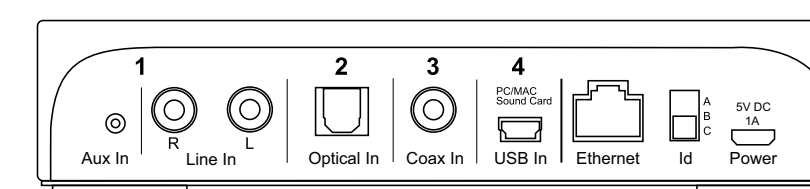

sound quality

the next revolution comes from the north.

Since Dynaudio was founded in 1977, our mission has always been to communicate the truth. And nothing but the truth. With the next generation Xeo, we've come a step closer to that ideal once again. Dynaudio is and remains the true north for high-end music reproduction everywhere on the planet. We're happy you're there with us.

Please stay and enjoy...

Technical Specifications	Xeo 4	Xeo 6
Frequency response (+/- 3dB)	45 Hz – 23 kHz	31 Hz – 23 kHz
Power consumption	5 – 38 W	7.4 – 77 W
Power consumption standby	0.34 W (network active)	0.35 W (network active)
Power rating	Woofer: 50 W, Tweeter: 50 W	Woofer: 2 x 50 W, Tweeter: 50 W
Dimensions (W x H x D)	170 x 282 x 246 mm (6.7 x 11.1 x 9.7 inch)	170 x 854 x 246 mm (6.7 x 33.6 x 9.7 inch)
Weight	6.4 kg	14.7 kg
Power supply	100 – 240 V, 50/60 Hz	100 – 240 V, 50/60 Hz
Finishes	Satin White Lacquer Satin Black Lacquer	

Technical Specifications	Hub
Transmission signal frequencies	2.4 GHz, 5.2 GHz, 5.8 GHz (subject to availability)
Wireless signal resolution / sample rate	accepts up to 24 bit/96 kHz
Dimensions (W x H x D)	140 x 32 x 105 mm (5.5 x 1.3 x 4.1 inch)
Weight	0.2 kg
Power Supply	Adaptor: 100 – 240 V or Micro USB: 5 V / min. 500 mA
Colour	Black

Further information and technical data: www.dynaudio.com/xeo

Hub