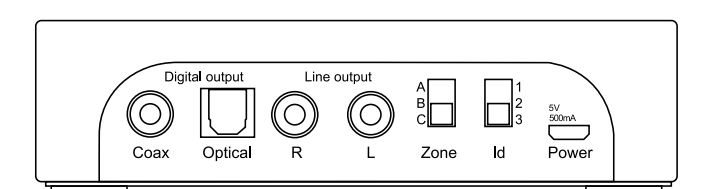

sound quality

the next revolution comes from the north.

Since Dynaudio was founded in 1977, our mission has always been to communicate the truth. And nothing but the truth. With the next generation Xeo, we've come a step closer to that ideal once again. Dynaudio is and remains the true north for high-end music reproduction everywhere on the planet. We're happy you're there with us.

Please stay and enjoy...

Technical Specifications	Xeo 4	Xeo 6
Frequency response (+/- 3dB)	45 Hz – 23 kHz	31 Hz – 23 kHz
Power consumption	5 – 38 W	7.4 – 77 W
Power consumption standby	0.34 W (network active)	0.35 W (network active)
Power rating	Woofer: 50 W, Tweeter: 50 W	Woofer: 2 x 50 W, Tweeter: 50 W
Dimensions (W x H x D)	170 x 282 x 246 mm (6.7 x 11.1 x 9.7 inch)	170 x 854 x 246 mm (6.7 x 33.6 x 9.7 inch)
Weight	6.4 kg	14.7 kg
Power supply	100 – 240 V, 50/60 Hz	100 – 240 V, 50/60 Hz
Finishes	Satin White Lacquer Satin Black Lacquer	

Technical Specifications	Hub
Transmission signal frequencies	2.4 GHz, 5.2 GHz, 5.8 GHz (subject to availability)
Wireless signal resolution / sample rate	accepts up to 24 bit/96 kHz
Dimensions (W x H x D)	140 x 32 x 105 mm (5.5 x 1.3 x 4.1 inch)
Weight	0.2 kg
Power Supply	Adaptor: 100 – 240 V or Micro USB: 5 V / min. 500 mA
Colour	Black

Further information and technical data: www.dynaudio.com/xeo

Link