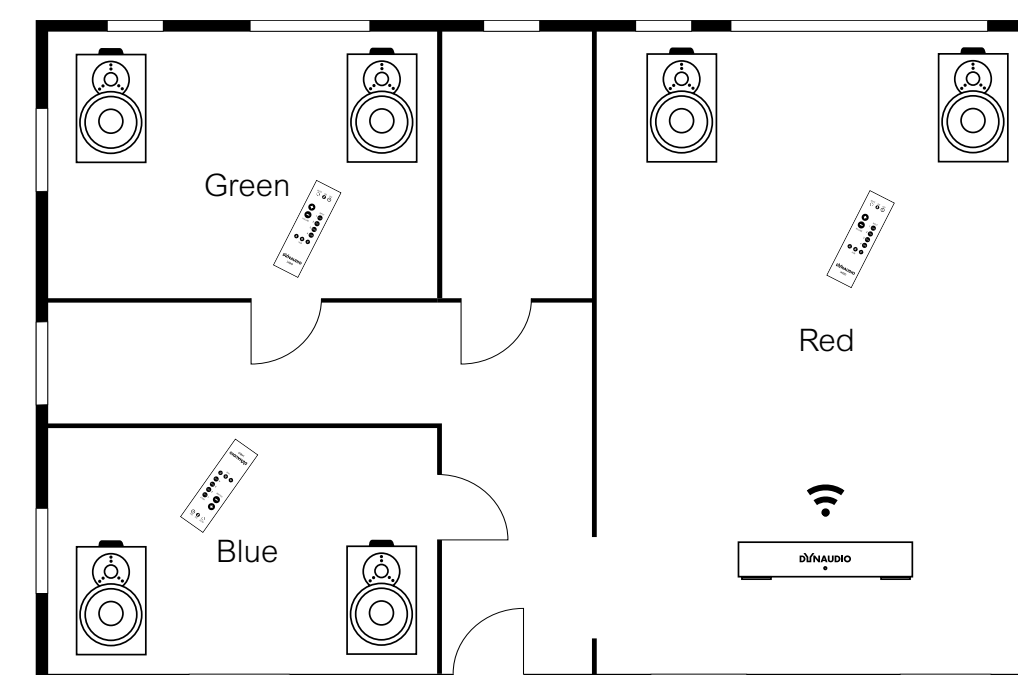

Xeo Extender and Xeo Link. The next revolution.

Xeo Multi-room the next revolution will be everywhere.

Several Xeo speakers can play in the same room. Or in a number of rooms. All connected to the same Hub. Thanks to the Multi-source function, it is even possible for the Xeo speakers to play various sources from the Hub. Or all the same source.

With a simple press of a button, your music will be everywhere, in any room. You've never before been so close to the action. All without running a single speaker cable.

For a smart Multi-room solution simply set your Xeo loudspeakers to belong to either Zone Red, Green or Blue, and you are ready to switch each zone's Xeo on or off, to set individual volume levels, or select the desired music source. You can also group all Xeo speakers in the house to one zone and have Xeo playing your tunes everywhere. The new Speaker Position EQ allows you to optimize the bass performance in the room with a simple switch on the loudspeaker: Set Xeo to be free standing, near a corner, near a wall and enjoy even further sonic refinement.

Xeo Multi-room. The next revolution.

Example for Xeo Multi-room