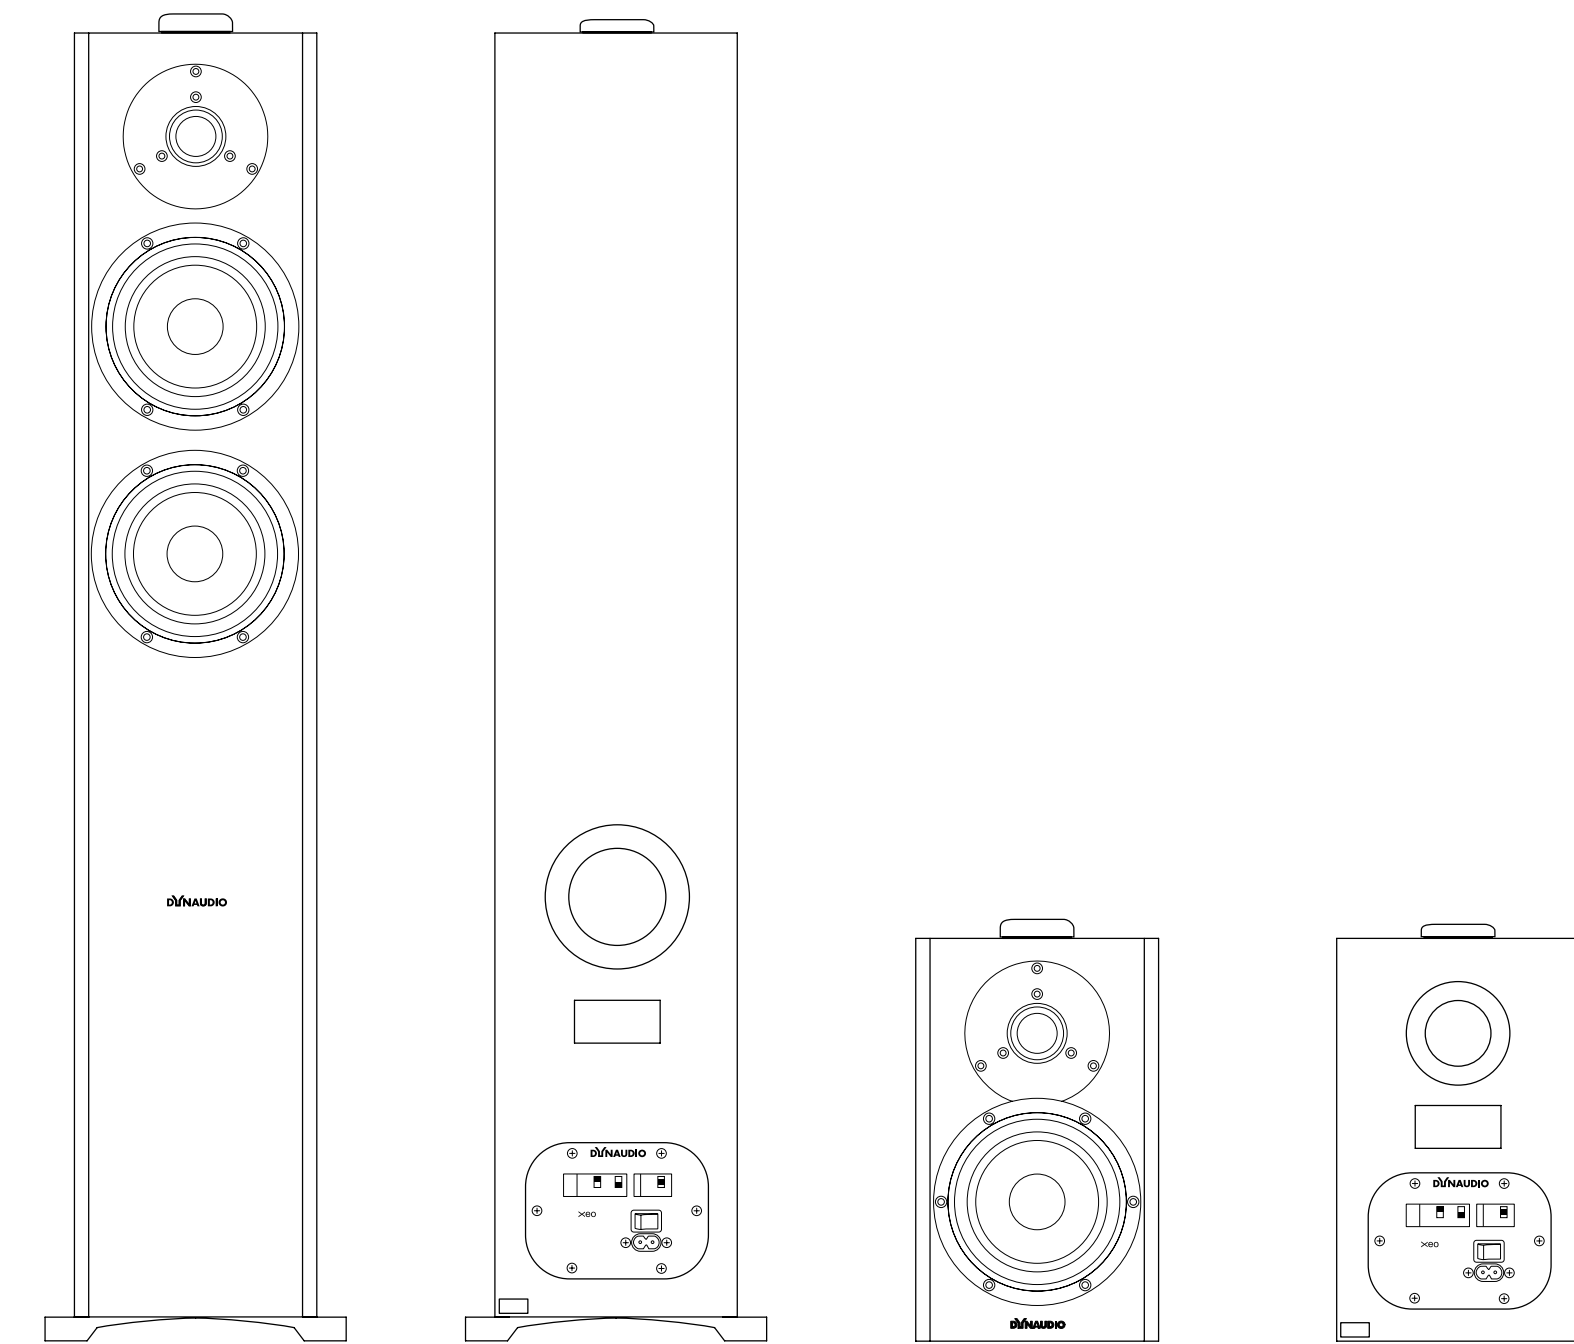

Please stay and enjoy...

Technical Specifications	Xeo 4	Xeo 6
Frequency response (+/- 3dB)	45 Hz – 23 kHz	31 Hz – 23 kHz
Power consumption	5 – 38 W	7.4 – 77 W
Power consumption standby	0.34 W (network active)	0.35 W (network active)
Power rating	Woofer: 50 W, Tweeter: 50 W	Woofer: 2 x 50 W, Tweeter: 50 W
Dimensions (W x H x D)	170 x 282 x 246 mm (6.7 x 11.1 x 9.7 inch)	170 x 854 x 246 mm (6.7 x 33.6 x 9.7 inch)
Weight	6.4 kg	14.7 kg
Power supply	100 – 240 V, 50/60 Hz	100 – 240 V, 50/60 Hz
Finishes	Satin White Lacquer Satin Black Lacquer	