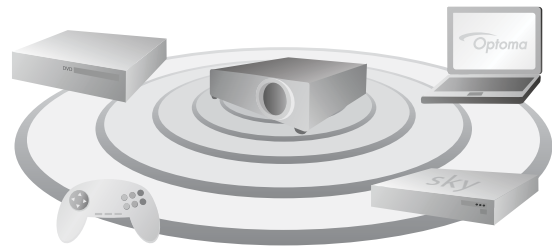

DW318

DLP® Projector

Immerse yourself in HD projection

- HD Ready
- View HD from Blu-ray, games consoles, TV boxes and computers
- Brilliant high brightness images – 2500 ANSI Lumens
- Crystal clarity – 2500:1 Contrast ratio
- HDMI input for pure digital images
- VGA input for convenient computer connectivity
- Environmentally friendly – less than 1W standby mode

HD experience in your home

The DW318 produces an exceptionally bright 2500 Lumens image enabling quality viewing even in high ambient light conditions. Use it like a TV and leave the lights on! Immerse yourself in life size HD characters for an extreme gaming experience or project all the atmosphere of a live sporting event into your home.

WXGA/HD READY RESOLUTION

The widescreen DW318 is the perfect companion for Blu-ray and DVD players, TV boxes, games consoles or widescreen computers and laptops.

TRUE HDMI

Project crystal clear images using the latest HDMI v1.3 input. Hassle-free projection from a widescreen computer/HD source with a single HDMI cable – no need for separate audio cables.