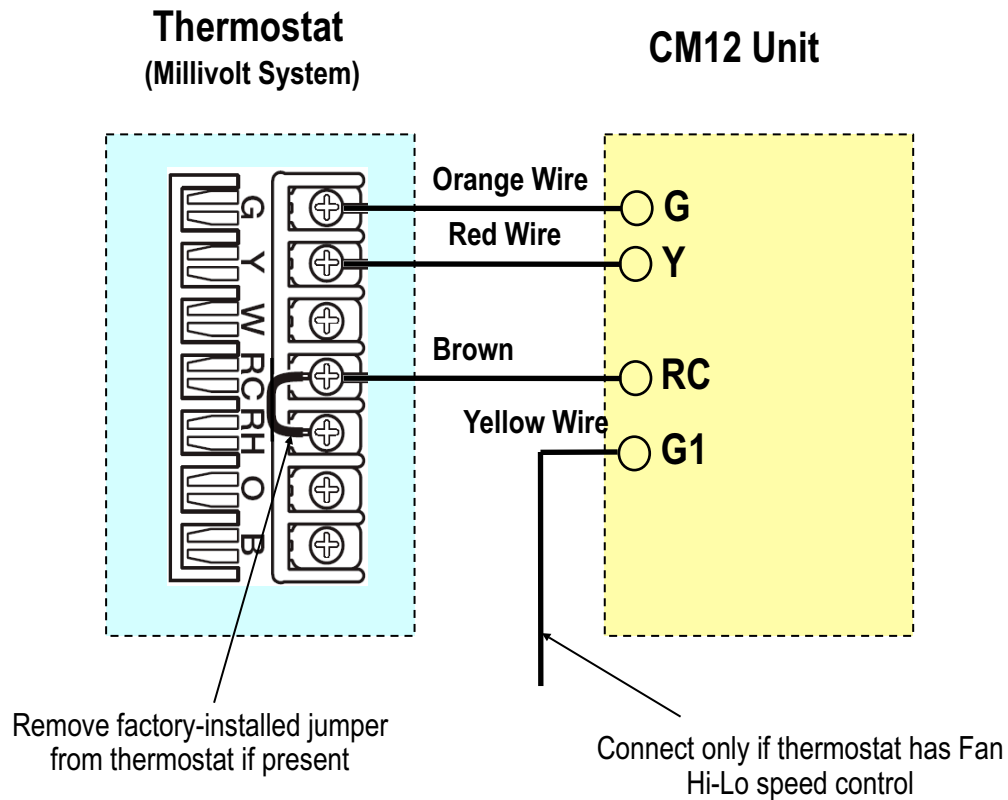

DIAGRAM FOR THERMOSTAT CONNECTION

Please refer to Operation Manual for additional information