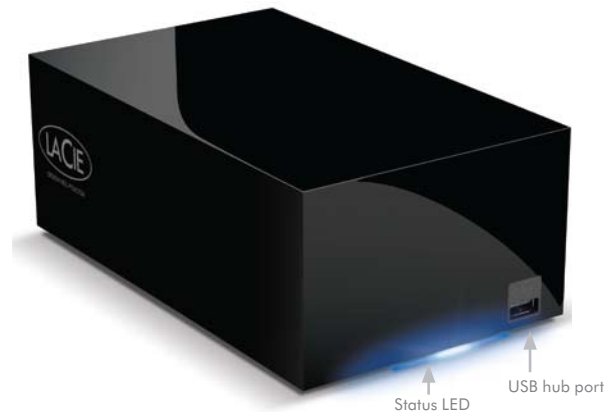

Minimum System Requirements

- Computer with a USB 2.0 port
- High-speed Internet for online storage
- Latest version of Windows® XP, Windows Vista® , Windows 7 / Mac OS X 10.5, 10.6
- Minimum free disk space: 600MB recommended

Capacity availability varies from region to region.
Please visit www.lacie.com for up-to-date information.