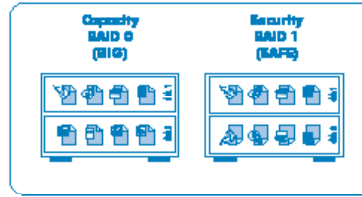

1TB*

1420 movies or

270,000 songs or

330,000 photos**

- Quadruple interface for universal connectivity
- RAID: BIG and SAFE for maximum capacity or optimal security
- Front USB hub feature
- Full software bundle: easy formatting and backup

hard disk MAX

DESIGN BY NEIL POULTON

Features

- Plug & play
- USB hub port
- Cool blue LED; turns red as a warning indicator
- Easy RAID selection
- LaCie Setup Assistant: easy customizable formatting
- LaCie Backup Assistant software for PC/Mac
- Mac: Time Machine® compatible