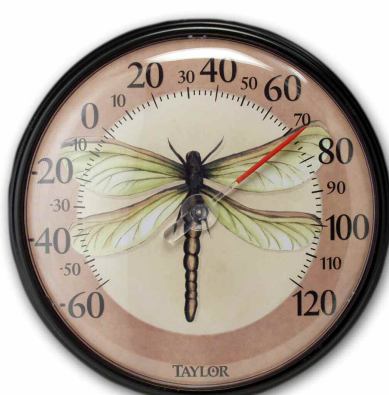

# 13 1/2" Dial Thermometers

All 13 1/2" Dial Thermometers feature:

- Temperature range from -60°F to 120°F
- Attractive silk screened graphics
- Glossy black or white bezel
- Shatterproof, weather resistant construction

# 13 1/2" Dial Thermometers

**6721**  
**Lighthouse**

**6724**  
**Covered Bridge**

**6729**  
**American Flag**

**6733**  
**Cardinal and Blue Bird**

**6734**  
**Rainbow Lake**

**6736**  
**Red Roses**

# 13 1/2" Dial Thermometers

**6737**  
**Rooster**

**6738**  
**Snow Cardinal**

**6739**  
**Mexican Flag**

**6741**  
**Dragonfly**