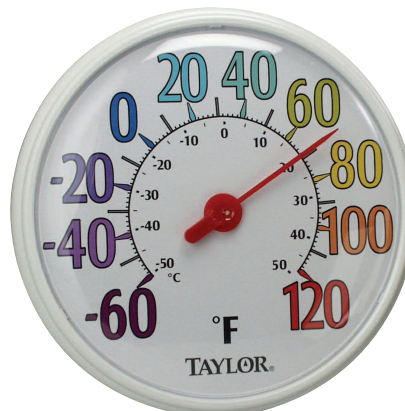

# 13 1/2" Dial Thermometers

All 13 1/2" Dial Thermometers feature:

- Temperature range from -60°F to 120°F
- Attractive silk screened graphics
- Glossy black or white bezel
- Shatterproof, weather resistant construction

**6700**  
**Easy Read**

**6703N**  
**Black and Yellow Labradors**

**6708N**  
**Hummingbird**

**6709E**  
**Deer**

**6712N**  
**Easy Read with Humidity Guide**

**6714**  
**Color Trak®  
Thermometer**

# 13 1/2" Dial Thermometers

**6721**  
**Lighthouse**

**6724**  
**Covered Bridge**

**6729**  
**American Flag**

**6733**  
**Cardinal and Blue Bird**

**6734**  
**Rainbow Lake**

**6736**  
**Red Roses**