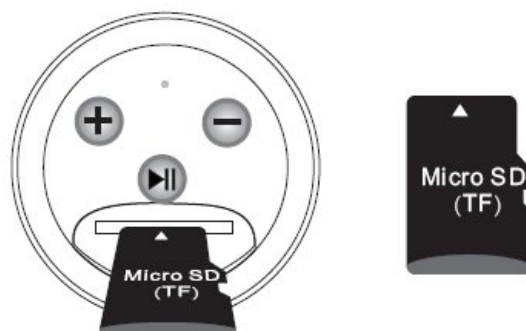

2. Package Contents

- Bicycle clip
- Usb cable
- User's Manual / warranty card

3. Introduction

Function Keys:

1. Long press for Power ON/OFF, short press for PLAY/ PAUSE functions.
2. Short press for going to Next song, long press for increasing Volume level.
3. Short press for going to Previous song, long press for decreasing the Volume level.
4. Reset
5. LED indicator
6. Micro SD slot to connect a Micro SD memory card
7. USB slot to connect the USB cable included.

Using Line-In function

- Remove the Micro SD card from the device.
- Insert the mini USB connector of the cable in the mini-USB slot and the Jack connector of the cable to the audio output of your mp3/mp4 device.
- You can adjust the Volume level from the playable device.

Connect Micro SD card

Attache on a bicycle with the bicycle clip

•

••

•••

4. Technical Specifications

<p>Audio</p> <ul style="list-style-type: none">• MP3 <p>Speaker</p> <ul style="list-style-type: none">• 2W, 4Ω• Sensitivity 60db <p>Memory</p> <ul style="list-style-type: none">• Supports micro SD card up to 8GB <p>PC connection</p> <ul style="list-style-type: none">• High Speed USB2.0 Interface	<p>Power Supply</p> <ul style="list-style-type: none">• 5V DC through mini- USB• Lithium Rechargeable Battery• Continuous play 6-12 hours• Charge 6 hours <p>OS compatibility</p> <ul style="list-style-type: none">• Windows XP/Vista/7 <p>Dimensions</p> <ul style="list-style-type: none">• Dimensions: 85 x 35 mm• Weight: 138gr
---	---