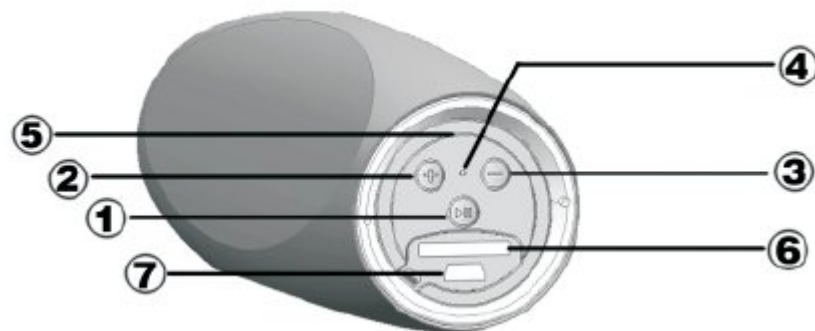

2. Package Contents

- Bicycle clip
- Usb cable
- User's Manual / warranty card

3. Introduction

Function Keys:

1. Long press for Power ON/OFF, short press for PLAY/ PAUSE functions.
2. Short press for going to Next song, long press for increasing Volume level.
3. Short press for going to Previous song, long press for decreasing the Volume level.
4. Reset
5. LED indicator
6. Micro SD slot to connect a Micro SD memory card
7. USB slot to connect the USB cable included.

Using Line-In function

- Remove the Micro SD card from the device.
- Insert the mini USB connector of the cable in the mini-USB slot and the Jack connector of the cable to the audio output of your mp3/mp4 device.
- You can adjust the Volume level from the playable device.