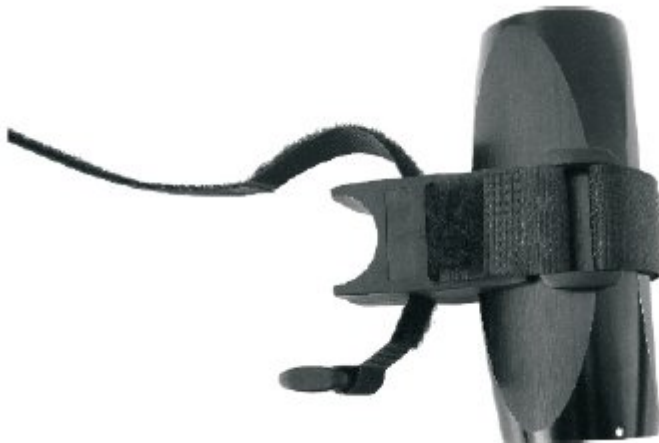

2. Package Contents

- Bicycle clip
- Usb cable
- User's Manual / warranty card

3. Introduction

Function Keys:

1. Long press for Power ON/OFF, short press for PLAY/ PAUSE functions.
2. Short press for going to Next song, long press for increasing Volume level.
3. Short press for going to Previous song, long press for decreasing the Volume level.
4. Reset
5. LED indicator
6. Micro SD slot to connect a Micro SD memory card
7. USB slot to connect the USB cable included.

Using Line-In function

- Remove the Micro SD card from the device.
- Insert the mini USB connector of the cable in the mini-USB slot and the Jack connector of the cable to the audio output of your mp3/mp4 device.
- You can adjust the Volume level from the playable device.

Connect Micro SD card

Attache on a bicycle with the bicycle clip

•

••

•••

4. Technical Specifications

<p>Audio</p> <ul style="list-style-type: none">• MP3 <p>Speaker</p> <ul style="list-style-type: none">• 2W, 4Ω• Sensitivity 60db <p>Memory</p> <ul style="list-style-type: none">• Supports micro SD card up to 8GB <p>PC connection</p> <ul style="list-style-type: none">• High Speed USB2.0 Interface	<p>Power Supply</p> <ul style="list-style-type: none">• 5V DC through mini- USB• Lithium Rechargeable Battery• Continuous play 6-12 hours• Charge 6 hours <p>OS compatibility</p> <ul style="list-style-type: none">• Windows XP/Vista/7 <p>Dimensions</p> <ul style="list-style-type: none">• Dimensions: 85 x 35 mm• Weight: 138gr
---	---