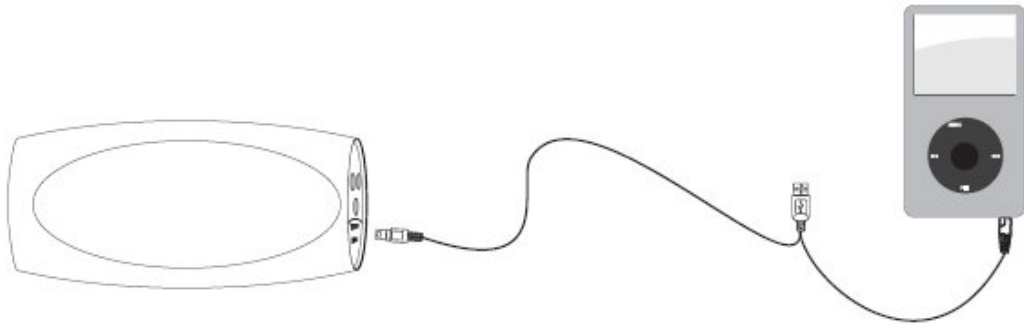

2. Package Contents

- Bicycle clip
- Usb cable
- User's Manual / warranty card

3. Introduction

Function Keys:

1. Long press for Power ON/OFF, short press for PLAY/ PAUSE functions.
2. Short press for going to Next song, long press for increasing Volume level.
3. Short press for going to Previous song, long press for decreasing the Volume level.
4. Reset
5. LED indicator
6. Micro SD slot to connect a Micro SD memory card
7. USB slot to connect the USB cable included.

Using Line-In function

- Remove the Micro SD card from the device.
- Insert the mini USB connector of the cable in the mini-USB slot and the Jack connector of the cable to the audio output of your mp3/mp4 device.
- You can adjust the Volume level from the playable device.

Connect Micro SD card

Attache on a bicycle with the bicycle clip

•

••

•••

4. Technical Specifications

<p>Audio</p> <ul style="list-style-type: none">• MP3 <p>Speaker</p> <ul style="list-style-type: none">• 2W, 4Ω• Sensitivity 60db <p>Memory</p> <ul style="list-style-type: none">• Supports micro SD card up to 8GB <p>PC connection</p> <ul style="list-style-type: none">• High Speed USB2.0 Interface	<p>Power Supply</p> <ul style="list-style-type: none">• 5V DC through mini- USB• Lithium Rechargeable Battery• Continuous play 6-12 hours• Charge 6 hours <p>OS compatibility</p> <ul style="list-style-type: none">• Windows XP/Vista/7 <p>Dimensions</p> <ul style="list-style-type: none">• Dimensions: 85 x 35 mm• Weight: 138gr
---	---