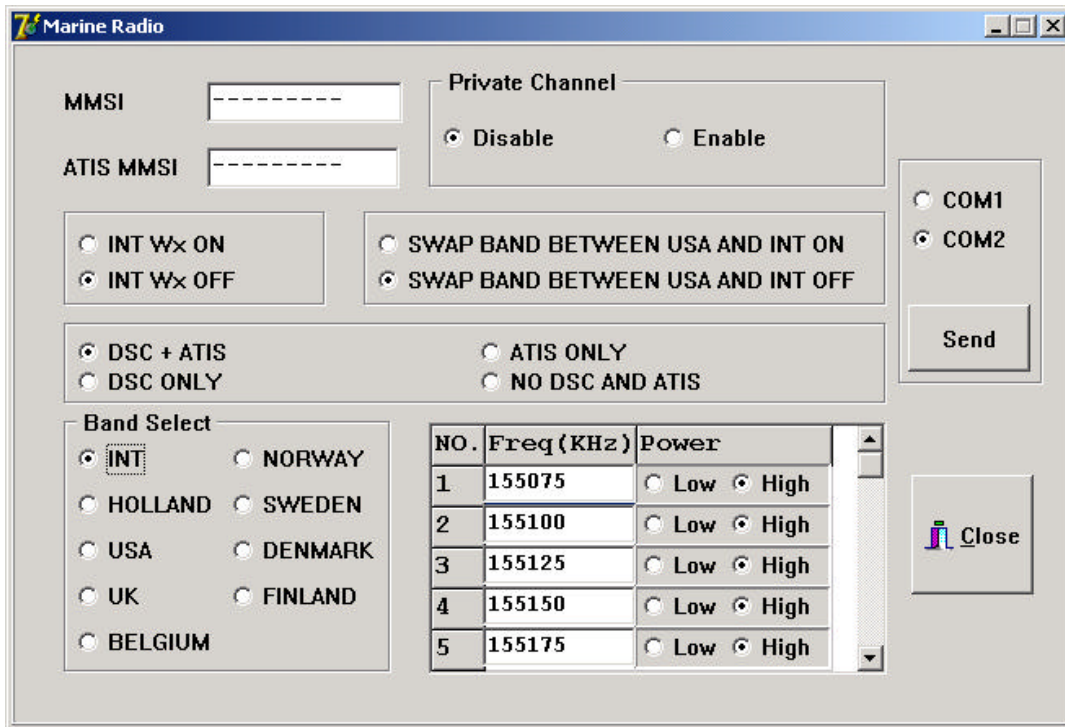

The first step is to install the software included in this CD ROM.

After you have run the software, the display will show: