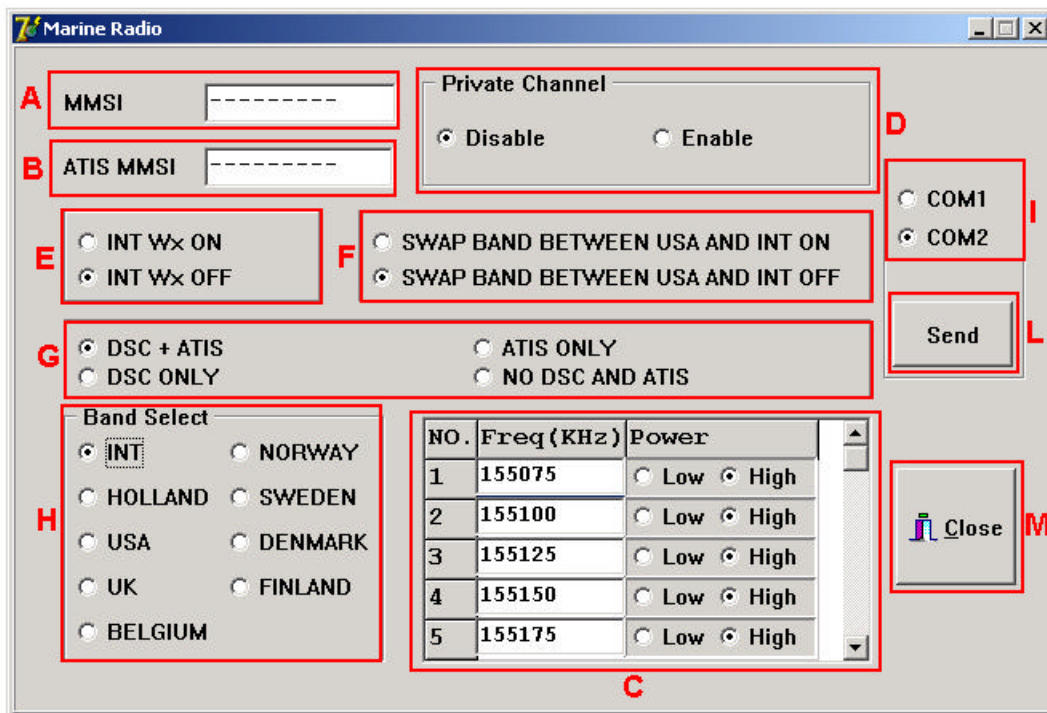

Your NEPTUNE can be customized up to your needs by means of the controls described hereafter.