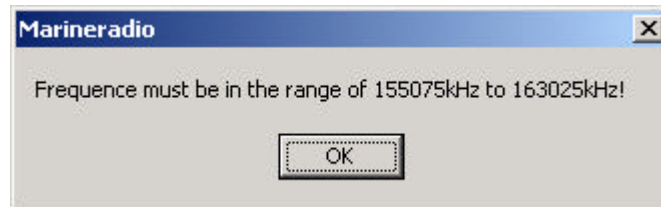

A: with this section you can cancel the code set on the unit (see user manual) or program the desired MMSI code. To set the default parameters, this field “-----“ must appear on the display.

B: this section is able to cancel the code you have set by the unit (see user manual) or to program the desired ATIS code. To set the default parameters, this field “-----“ must appear on the display.

C: in this field you can set up to 20 private channels and the high-low power selection. The frequency must be selected by dialing all the digits without any dots, because the unit of measurement is expressed in KHz.

The programming range is included between 155075KHz (155.075MHz) and 163025KHz (163.025MHz). If you select by mistake a frequency outside this band, the following message will be displayed:

D: this section lets you decide whether programming or not the private channels previously stored.

E: this section lets you decide whether including the 10 weather channels (enabled in reception mode only) in your INT channel list.

F: you can change the band from INT to USA channels. This procedure must be done with the keypad of the unit. USA channels, that are disabled at the factory, are activated in the following way:

Hold the button down to turn on the radio. The display will show the indication USA or INT.

G: this field activates 4 different programming options you'll choose according to the directives of the country where you are using your NEPTUNE.

“DSC+ATIS”: this option permits both digital calls to be used, as described in the user manual of the radio (programming set at the factory).

“DSC ONLY”: ATIS feature is excluded and only the DSC digital call can be used.

“ATIS ONLY”: DSC function is excluded. Only the ATIS digital call is enabled, but it can be used in inland waters only.