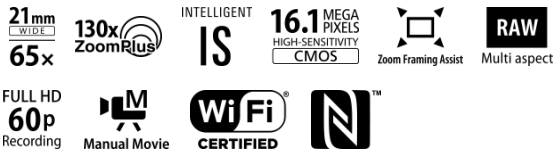

- Zoom in 65x on faraway detail or capture stunning ultra-wide landscapes
- Easily keep your subject in the frame with Zoom Framing Assist
- Shoot stunning images in any light with Intelligent IS and HS System
- Capture all the action with fast response and sustained continuous shooting
- Create brilliant photos with ultimate ease using Hybrid Auto and enjoy a fun movie summary of your day
- Connect with ease using Wi-Fi with NFC and enjoy remote shooting via smartphone
- Shoot smooth Full HD 60p movies with expert control using Manual Movie Mode
- Explore the world of Full Manual and RAW
- Enjoy comfortable, steady shooting thanks to ergonomic design and Electronic Viewfinder
- Play with your creativity and unlock your inner artist

[6] Some settings limit availability.

[7] The following Speed Class memory cards are required for maximum record time: (HD) 1280 x 720 Speed Class 4 or above, (Full HD) 1920 x 1080 Speed Class 6 or above, (iFrame) 1280 x 720 Speed Class 6 or above.