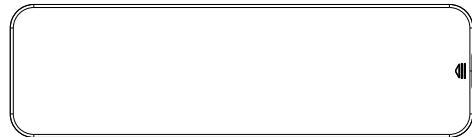

2. Take USB receiver out and Install the battery