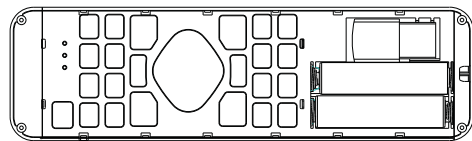

2. Take USB receiver out and Install the battery