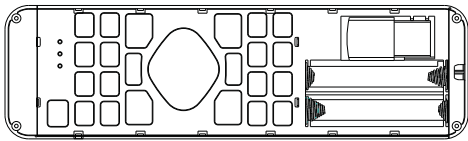

5. System Requirement:

- Windows
- Linux
- Mac OS
- Android/Google/Smart TV OS

6. How to use

6.1. Start up

1. Open the lid