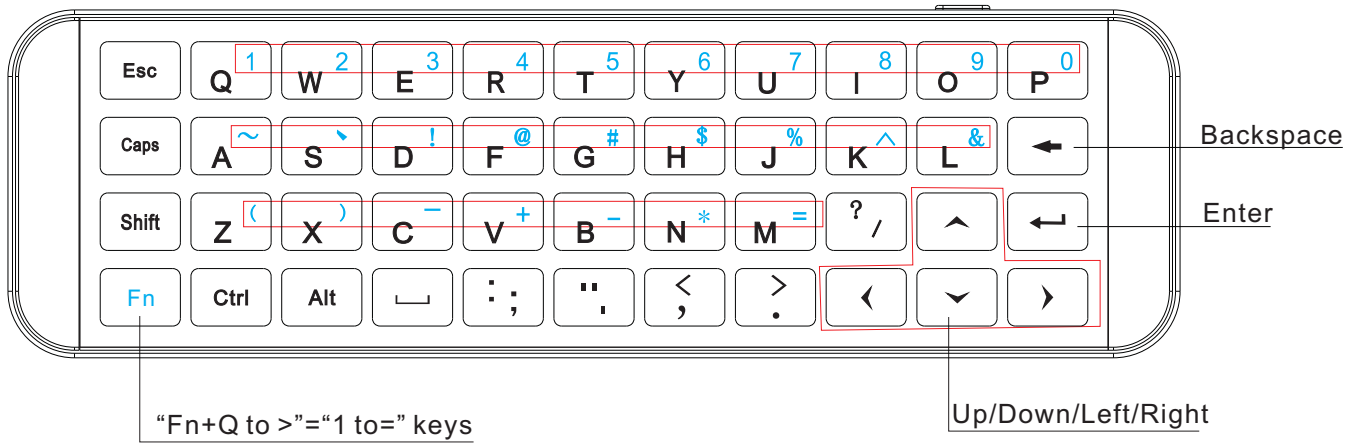

## 6. How to use

### 6.1. Start up

1. Open the lid

2. Take USB receiver out and Install the battery

3. Cover the lid

6.2. Pair: press the Fn button and Esc button at the same time, the plug USB dongle into the computer and android USB interface, then pairing is succeeded.

## 7. Function description of keyboard