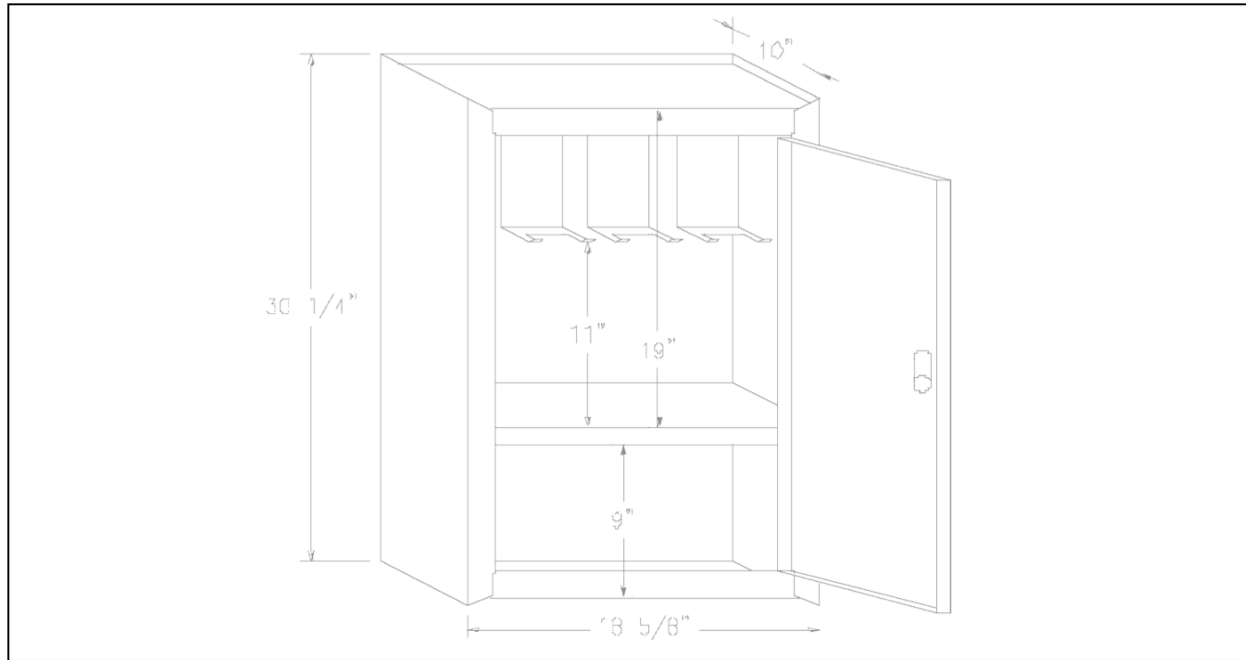

ATD-7127

Side Body Shop Box

Dimensions:

	Width in(cm)	Depth in(cm)	Height in(cm)
Overall:	18 5/8" (47,3)	10" (25,4)	30 1/4" (76,9)

UPC# 057189203418

Characteristics:

Weight:	32 Lbs (14,5 kg)
Storage Capacity:	5405 in (88534 cm)
Load Rating:	150 Lbs (68 kgs)

Gauge Steel:

Outside Wall:	20 gauge
Top:	20 gauge
Bottom:	20 gauge
Shelf:	20 gauge

Lock:	3007
Shelf:	541070935
Paint Gun Rack:	341564937
Gravity Gun Supports:	341563937
Cabinet Door Handle:	3480

Repack Box:	4080
Top/Bottom:	(2) 4680A
Inserts:	(2) 4680D
Corners:	(4) 4616C