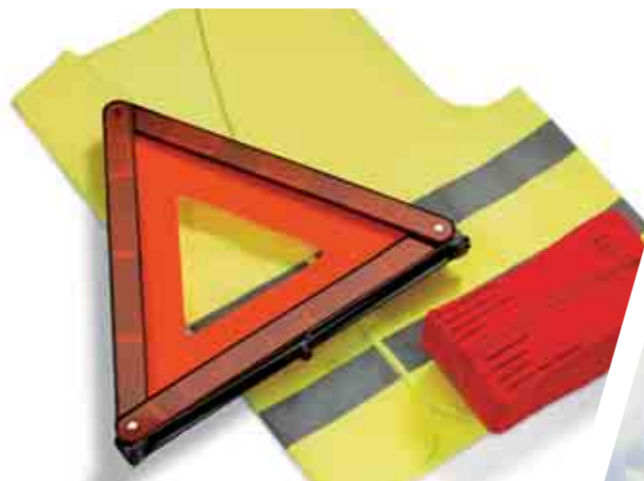

SECURITY

Safe and secure

Choose from three different solutions to help you and your Toledo to stay on track, whatever the weather. Select from Autosock, Easy Grip and Turisport, all of which are easy to put on and guaranteed by SEAT, no matter what happens.

TYRE/REF.	AUTOSOCK	EASY GRIP	TURISPORT
185/60R15	000093375AA	000091375Q	000091303C
195/55R15	000093375AA	000091375Q	000091303C
215/45R16	000091301A		
215/40R17	000091301A	000091375M	

FIRST AID KIT.
6L0093000