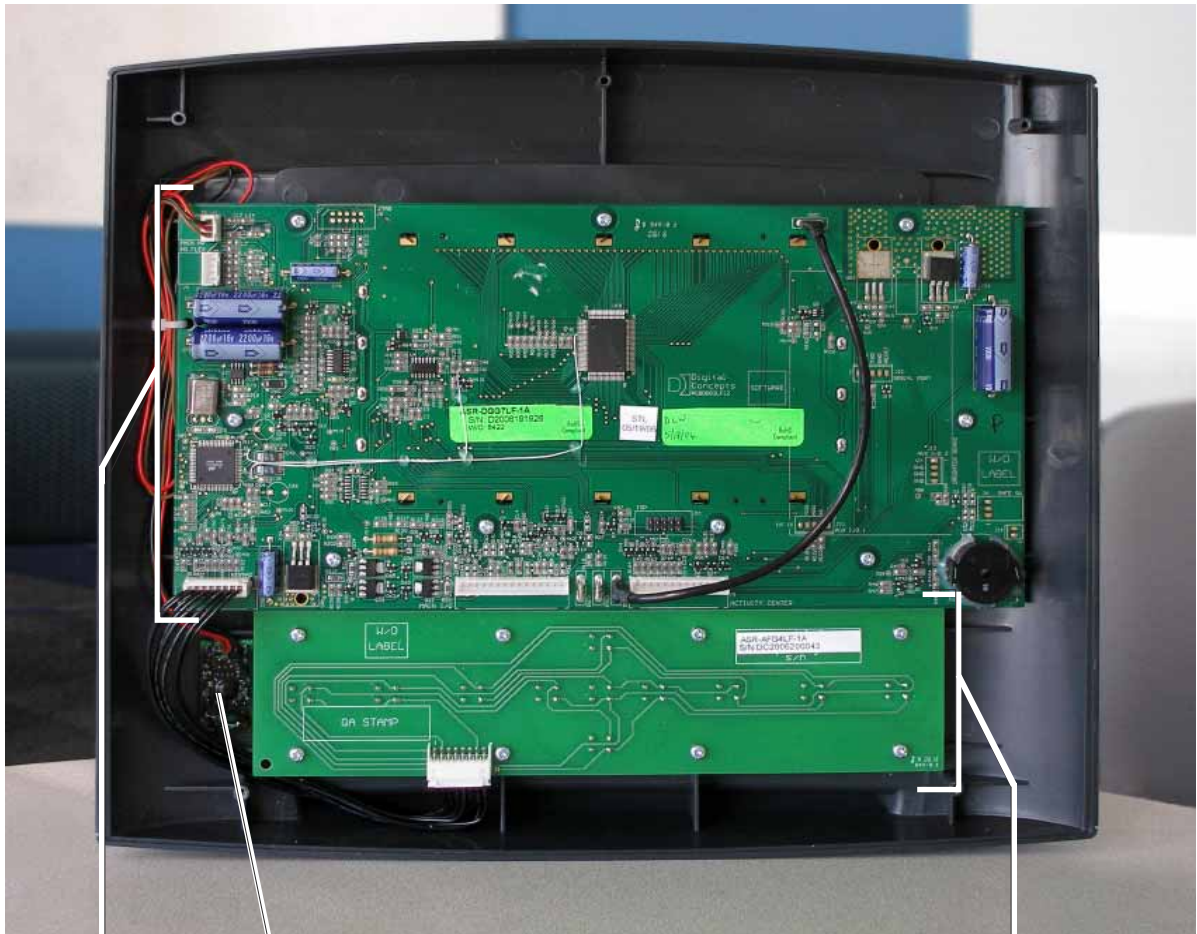

# Non-treadmill Basic and Advanced Workouts Consoles Internal Front Components (Basic Console)

---

Main Console PCB  
8043601

Button Module PCB  
8043801

# Non-treadmill Basic and Advanced Workouts Consoles Internal Front Components (Advanced Console)

---

Telemetry PCB  
8046001

Button Module PCB  
8043701

Main Console PCB  
8043501

Non-treadmill Basic and Advanced Workouts Consoles  
Back Components (Basic and Advanced Consoles)