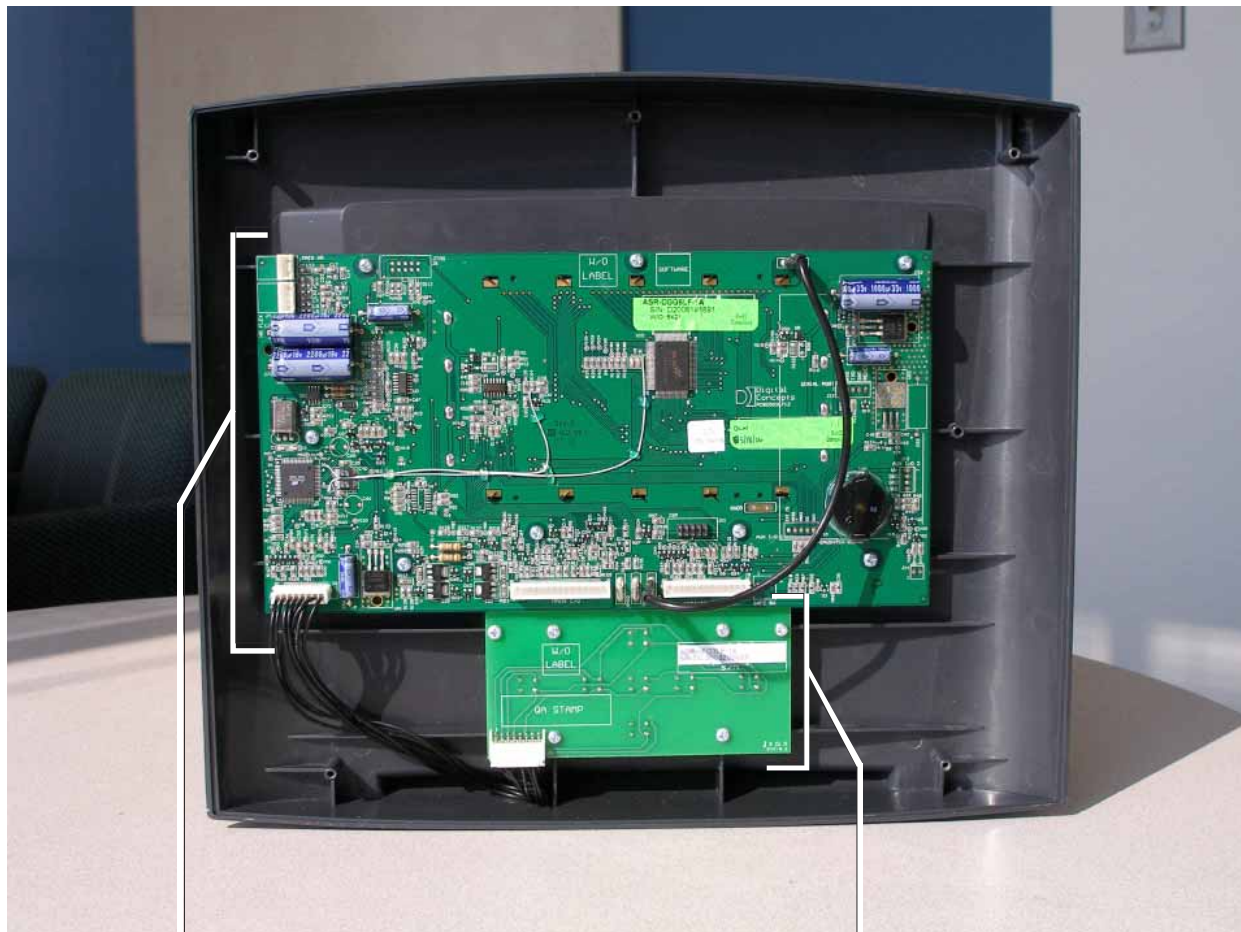

Non-treadmill Basic and Advanced Workouts Consoles Internal Front Components (Basic Console)

Main Console PCB
8043601

Button Module PCB
8043801