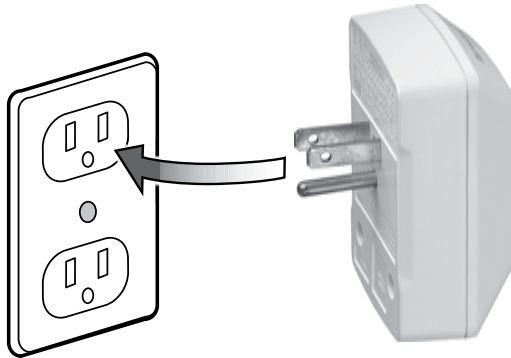

Package Contents

Surge Protector

1 Connect to Wall Outlet

2 Plug in Equipment

PROTECTED WHEN LIT

lights green when the
AC line is protected.