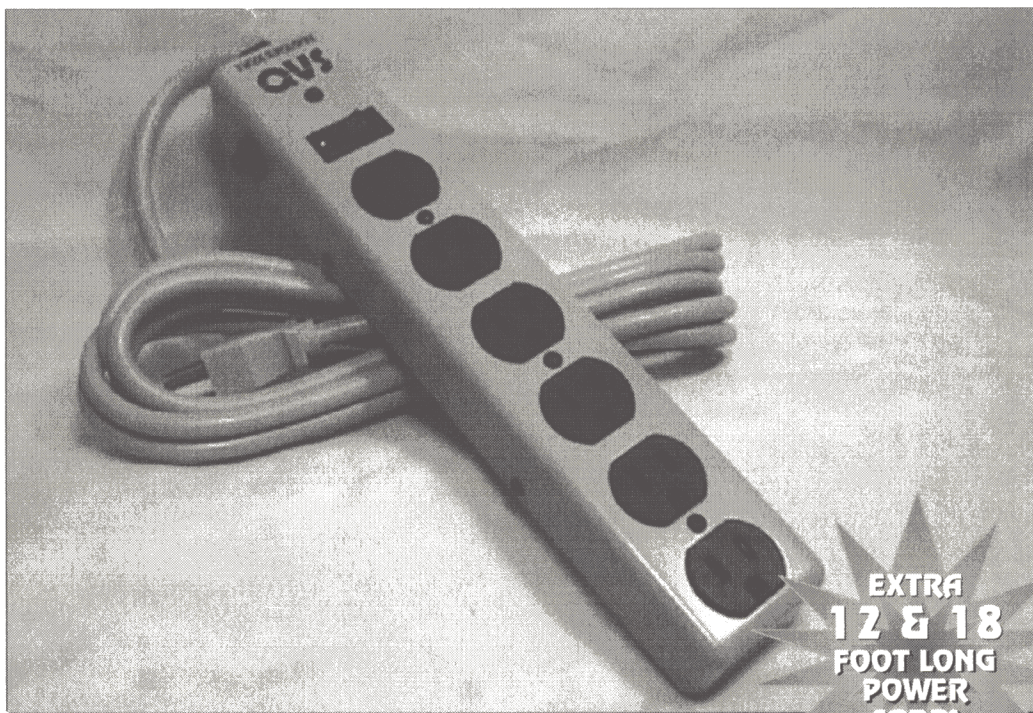

SURGE PROTECTOR

3 MODE SURGE & SPIKE PROTECTION

POWER PROTECTION

PP103-12C
PP103-18

6 OUTLETS WITH 12FT POWER CORD
6 OUTLETS WITH 18FT POWER CORD

- Features: One Year Warranty, UL meets 1449, heavy duty power cord
Surge and spike protection, Protection indicator light
Six 3-wire grounded outlets, Power ON lights rocker switch
"T" slots on back for wall mount, Steel case, baked enamel finish
Resettable 15amp circuit breaker, 3 MOVs provide 3 mode protection

*Eliminates
Power Extension Cables with it's
12ft & 18ft Extended Power Cord!*

SPECIFICATIONS

Rating - 60Hz/125vAC/15a(1875 Watts)
 Maximum Surge Voltage - 6000 Volts • Maximum Spike Current - 4500amps-25°C
 Energy Dissipation - 70JX3=210J
 Maximum Clamping Voltage - <330Volts • Maximum Clamping Ratio - 1.2:1
 Response Time - <1 nanosecond • Temperature Range - -25°C to +80°C