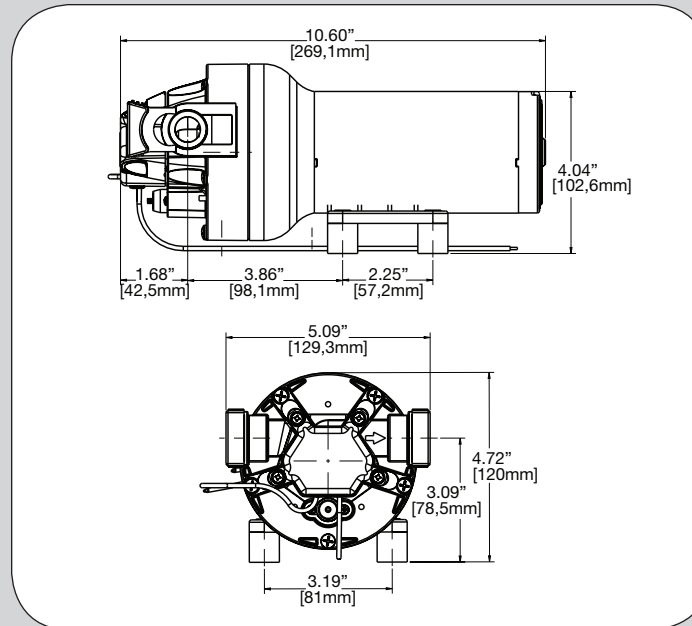

WARNING
EXPLOSION HAZARD

Only used with specified products. DO NOT PUMP LIQUIDS WITH A FLASH POINT BELOW 100°F (38°C) OR USE WHERE FLAMMABLE VAPORS ARE PRESENT.

- **FR** À utiliser uniquement avec les produits précisés. NE PAS POMPER DES LIQUIDES DONT LE POINT D'ÉCLAIR EST INFÉRIEUR À 38°C OU NE PAS UTILISER EN PRÉSENCE DE VAPEURS INFLAMMABLES.
- **DE** Verwendung ausschließlich mit spezifizierten Produkten. FLÜSSIGKEITEN MIT FLAMMPUNKT UNTER 38°C PUMPEN. PUMPE NICHT AN ORTEN VERWENDEN, AN DENEN ENTLAMMBARE DÄMPFE VORHANDEN SIND.
- **IT** Da utilizzarsi unicamente con prodotti specifici. NON POMPARE LIQUIDI CON UN PUNTO DI INFIAMMABILITÀ INFERIORE A 38°C (100°F) NÉ UTILIZZARE IL PRODOTTO IN PRESENZA DI VAPORI INFIAMMABILI.
- **NL** Alleen in combinatie met bepaalde producten. POMP GEEN VLOEISTOFFEN MET EEN VLAMPUNT ONDER 38°C EN GEBRUIK NIET WAAR BRANDBARE DAMPEN AANWEZIG ZIJN.
- **SE** Används enbart tillsammans med specificerade produkter. PUMPA INGA VÄTSKOR MED EN FLAMPUNKT UNDER 38 °C (100 °F) ELLER ANVÄND DÄR DET FINNS LÄTTANTÄNDIGA ÅNGOR.
- **ES** Para usar sólo con determinados productos. NO BOMBLEAR LÍQUIDOS CON UN PUNTO DE INFLAMACIÓN INFERIOR A 100°F (38°C) NI USAR EN PRESENCIA DE VAPORES INFLAMABLES.

FLOJET
a xylem brand

www.xylemflowcontrol.com

UNITED STATES

East Coast
Tel: +1 978 281 0440 Fax: +1 978 283 2619

West Coast
Tel: +1 949 608 3900 Fax: +1 949 608 3887

UNITED KINGDOM
Tel: +44 (0) 1992 450 145 Fax: +44 (0) 1992 467 132

GERMANY
Tel: +49 (0) 40 53 53 73 0 Fax: +49 (0) 40 53 53 73 11

ITALY
Tel: +39 039 6852323 Fax: +39 039 666307

JAPAN
Tel: +81 (0) 45 475 8906 Fax: +81 (0) 45 477 1162

CHINA
Tel: (86)21 2208 2888 Fax: (86)21 2208 2999

THE PRODUCT DESCRIBED HEREIN IS SUBJECT TO THE FLOJET ONE YEAR LIMITED WARRANTY, WHICH IS AVAILABLE FOR YOUR INSPECTION UPON REQUEST.

VersiJet™ Series

FLOJET
a xylem brand

High Capacity Pumps
Installation Guide

FR Guide d'installation

DE Einbauanleitung

IT Guida per l'installazione

NL Installatiehandleiding

SE Installationsguide

ES Guía de Instalación