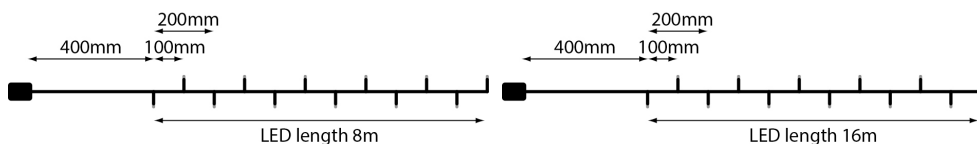

Outdoor Battery LED String Lights with Auto-Timer

User Manual

Item refs:	80 LEDs	160 LEDs
	155.501UK – Cool white	155.507UK – Cool white
	155.502UK – Warm white	155.508UK – Warm white
	155.505UK – Multicolour	155.511UK – Multicolour
	155.503UK – Blue	155.509UK – Blue
	155.504UK – Amber	155.510UK – Amber
	155.506UK – Pink	155.512UK – Pink
	155.513UK – Violet	155.514UK – Violet

Power supply	3 x AA batteries	
LED spacing	100mm	
IP rating	IP44	
Cable colour	Dark green	
No. of LEDs	80 LEDs	160 LEDs
LED length	8m	16m
Overall length	8.4m	16.4m
Weight	340g	550g

Warnings

- Do not power the string lights while the item is coiled and inside the packaging.
- Fully de-tangle the string lights and uncoil the cable before operating.
- Avoid damage to the battery box, LEDs and wiring insulation.
Do not use when damaged.
- Do not expose to direct heat or flames and do not immerse in water.
- Do not attempt to power any further string lights from this product.
- Do not attempt to remove bulbs. LED bulbs cannot be replaced.
- The wire insulation should not pass over any sharp or potentially damaging surfaces.