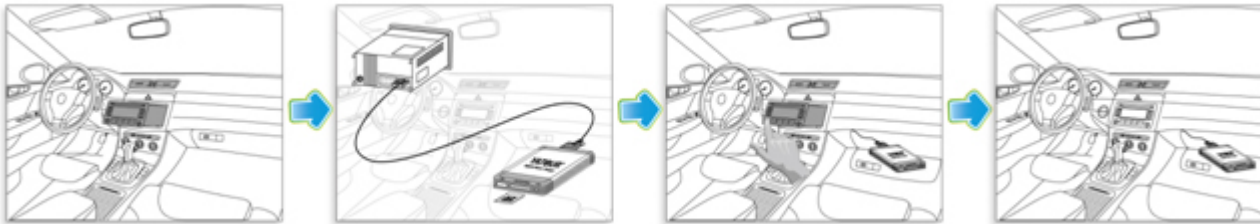

◆ Installation Steps

1. Before installation, turn off the electric power, Remove the Head Unit from the dashboard, and find CD Changer port at the back of the Head Unit.
2. Properly connect the wire harness between YATOUR and the Head Unit. If there is an existing CD Changer, the male connector will be used, in this case it must be connected to the CD changer. Also connect the black Earth cable(if there is) to the metal body of the Head Unit.
3. Turn on the electric power, insert MP3/WMA media device into YATOUR and run the Head Unit, check whether YATOUR works normally.
4. After the successful test, reassemble the Head Unit, put module unit and wire harness in proper place. Then installation is completed.