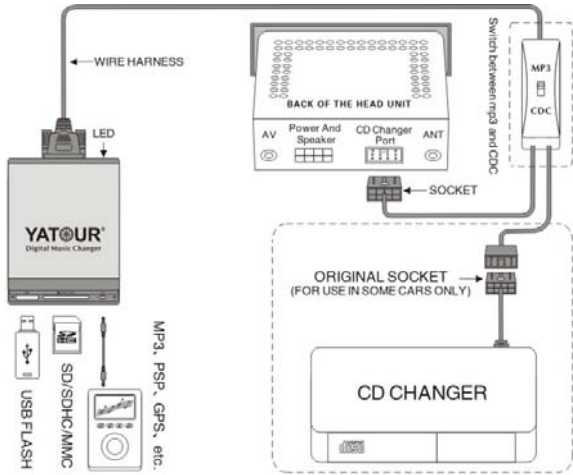

◆ Installation Diagram

NOTE: MP3/CDC Switch Cable is optional, not standard supplying part.
Available for some vehicles only.

Remarks:

YATOUR is only fit for vehicles whose Head Unit is equipped with **CD Changer Port**.