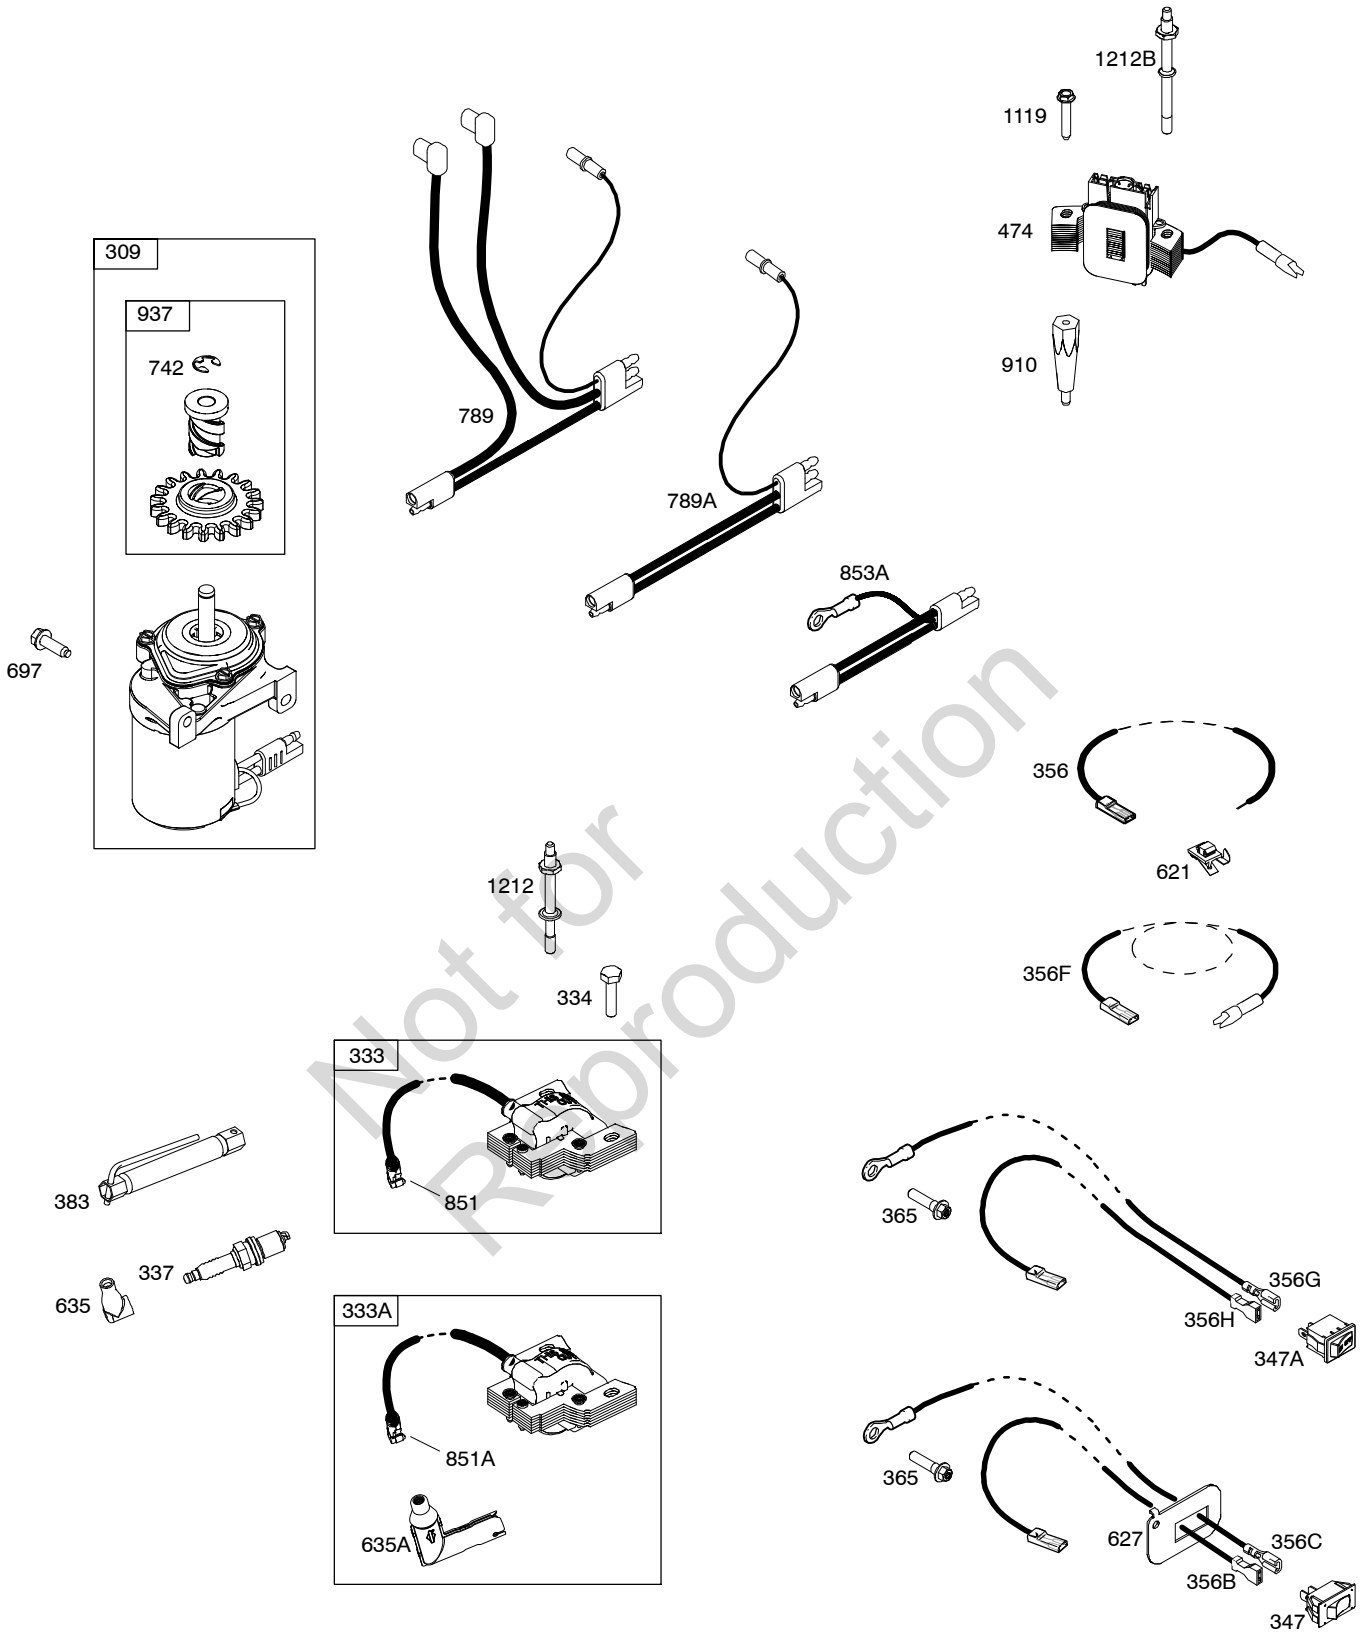

Illustrations cover a range of engines. Parts shown without text may not be used on your specific engine.

12S900

REF. NO.	PART NO.	DESCRIPTION	REF. NO.	PART NO.	DESCRIPTION	REF. NO.	PART NO.	DESCRIPTION
1	798947	Cylinder Assembly	16	796467	Crankshaft	23	796619	Flywheel
3	299819S	Seal-Oil (Magneto Side)			Used on Type No(s). 0123, 0139, 0142, 0143, 0145, 0148, 1411, 1463, 1473, 2139, 2411, 2463.			(Aluminum) Used on Type No(s). 0100, 0124, 0126, 0127, 0129, 0132, 0134, 0135, 0136, 0137, 0140, 0141, 0144, 0146, 0149, 0150, 0152, 0153, 0154, 0156, 0161, 0162, 0707, 0732, 1257, 1368, 1369, 1563, 1564, 1567, 2127, 2129, 2141, 2144, 2145, 2150, 2732.
4	493279	Sump-Engine			----- Note -----			----- Note -----
		498983 Sump-Engine Used on Type No(s). 0121, 0122, 0123, 0151.			796468 Crankshaft Used on Type No(s). 0124, 0126, 0127, 0129, 0132, 0134, 0136, 0137, 0140, 0141, 0144, 0146, 0149, 0152, 0153, 0154, 0156, 0161, 0162, 1257, 1368, 1369, 1563, 1564, 1567, 2127, 2129, 2141, 2144, 2145.			797386 Flywheel (Zinc) Used on Type No(s). 0130, 1411, 1463, 1473, 2411, 2463.
4B	692509	Sump-Engine Used on Type No(s). 0132, 0134, 0136, 0137, 0144, 0146, 0149, 0152, 0153, 0154, 0156, 0161, 0162, 2144, 2145.			796469 Crankshaft Used on Type No(s). 0100, 0121, 0122, 0128, 0150, 0160, 0707, 0732, 2128, 2150, 2732.	23B	796623	Flywheel (Cast Iron) Used on Type No(s). 0121, 0122, 0123, 0128, 0139, 0142, 0143, 0145, 0148, 0151, 0155, 0158, 0159, 0160, 0163, 2128, 2139.
5	796471	Head-Cylinder			796924 Crankshaft Used on Type No(s). 0151.			----- Note -----
7	796475	Gasket-Cylinder Head			797107 Crankshaft Used on Type No(s). 0130.			797303 Piston Assembly (.020" Oversize)
11	796478	Tube-Breather			797909 Crankshaft Used on Type No(s). 0135.	24	222698S	Key-Flywheel
12	692232	Gasket-Crankcase			799337 Crankshaft Used on Type No(s). 0155, 0158, 0159, 0163.	25	797302	Piston Assembly (Standard)
13	793451	Screw (Cylinder Head)						----- Note -----
15	691680	Plug-Oil Drain (Square Socket)	17	692517	Bearing-Ball			
			20	399781S	Seal-Oil (PTO Side)			
			22	691092	Screw (Crankcase Cover/Sump)