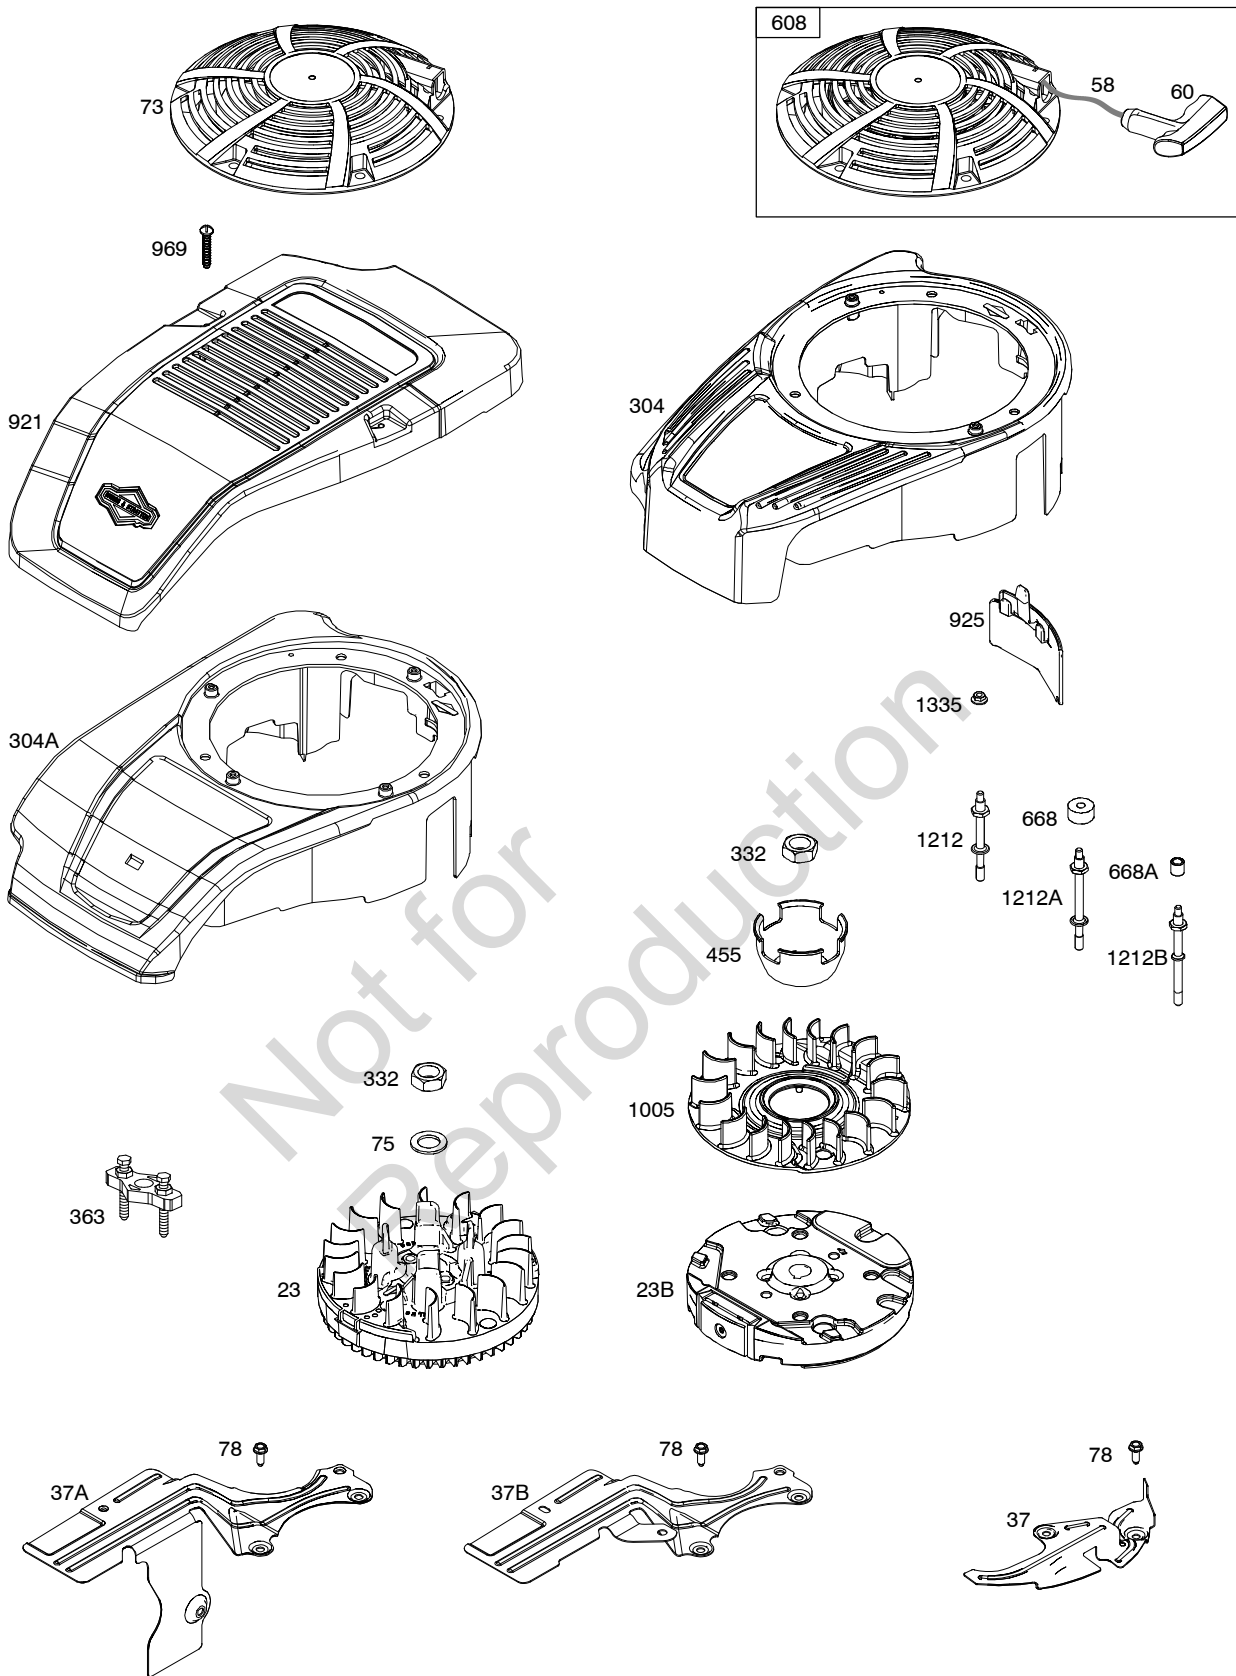

Illustrations cover a range of engines. Parts shown without text may not be used on your specific engine.