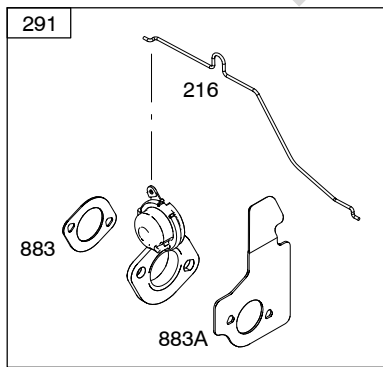

Illustrations cover a range of engines. Parts shown without text may not be used on your specific engine.