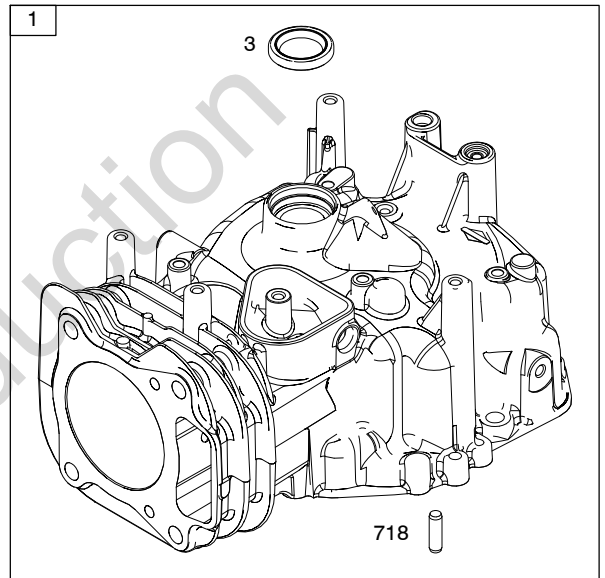

Illustrated Parts List

Model Series

12S900

TYPE NUMBERS
0100 through 2732.

TABLE OF CONTENTS

Air Cleaner	8
Alternator	11
Blower Housing	5
Camshaft	2
Carburetor	9
Carburetor Overhaul Kit	9
Controls	10
Covers/Guards	5
Crankshaft	2
Cylinder	2
Cylinder Head	3
Electric Starter	11
Exhaust System	7
Flywheel	5
Fuel Supply	6
Gasket Set - Engine	4
Gasket Set - Valve	3
Governor Spring	10
Ignition	11
Lubrication	6
Operator's Manual	2
Piston/Rings/Connecting Rod	2
Rewind Starter	5
Sump	4
Thermostat	10
Valves	3
Warning Label	2

Not for reproduction

PRINTED IN U.S.A.

COPYRIGHT by BRIGGS & STRATTON CORPORATION
All rights reserved. No part of this material may be reproduced or transmitted, in any form or by any means, electronic or mechanical, including photocopying, recording or by any information storage and retrieval system, without permission in writing from Briggs & Stratton Corporation.

1319 WARNING LABEL

REQUIRED when replacing parts with warning labels affixed.

1036 EMISSIONS LABEL

1058 OPERATOR'S MANUAL

1330 REPAIR MANUAL

Illustrations cover a range of engines. Parts shown without text may not be used on your specific engine.