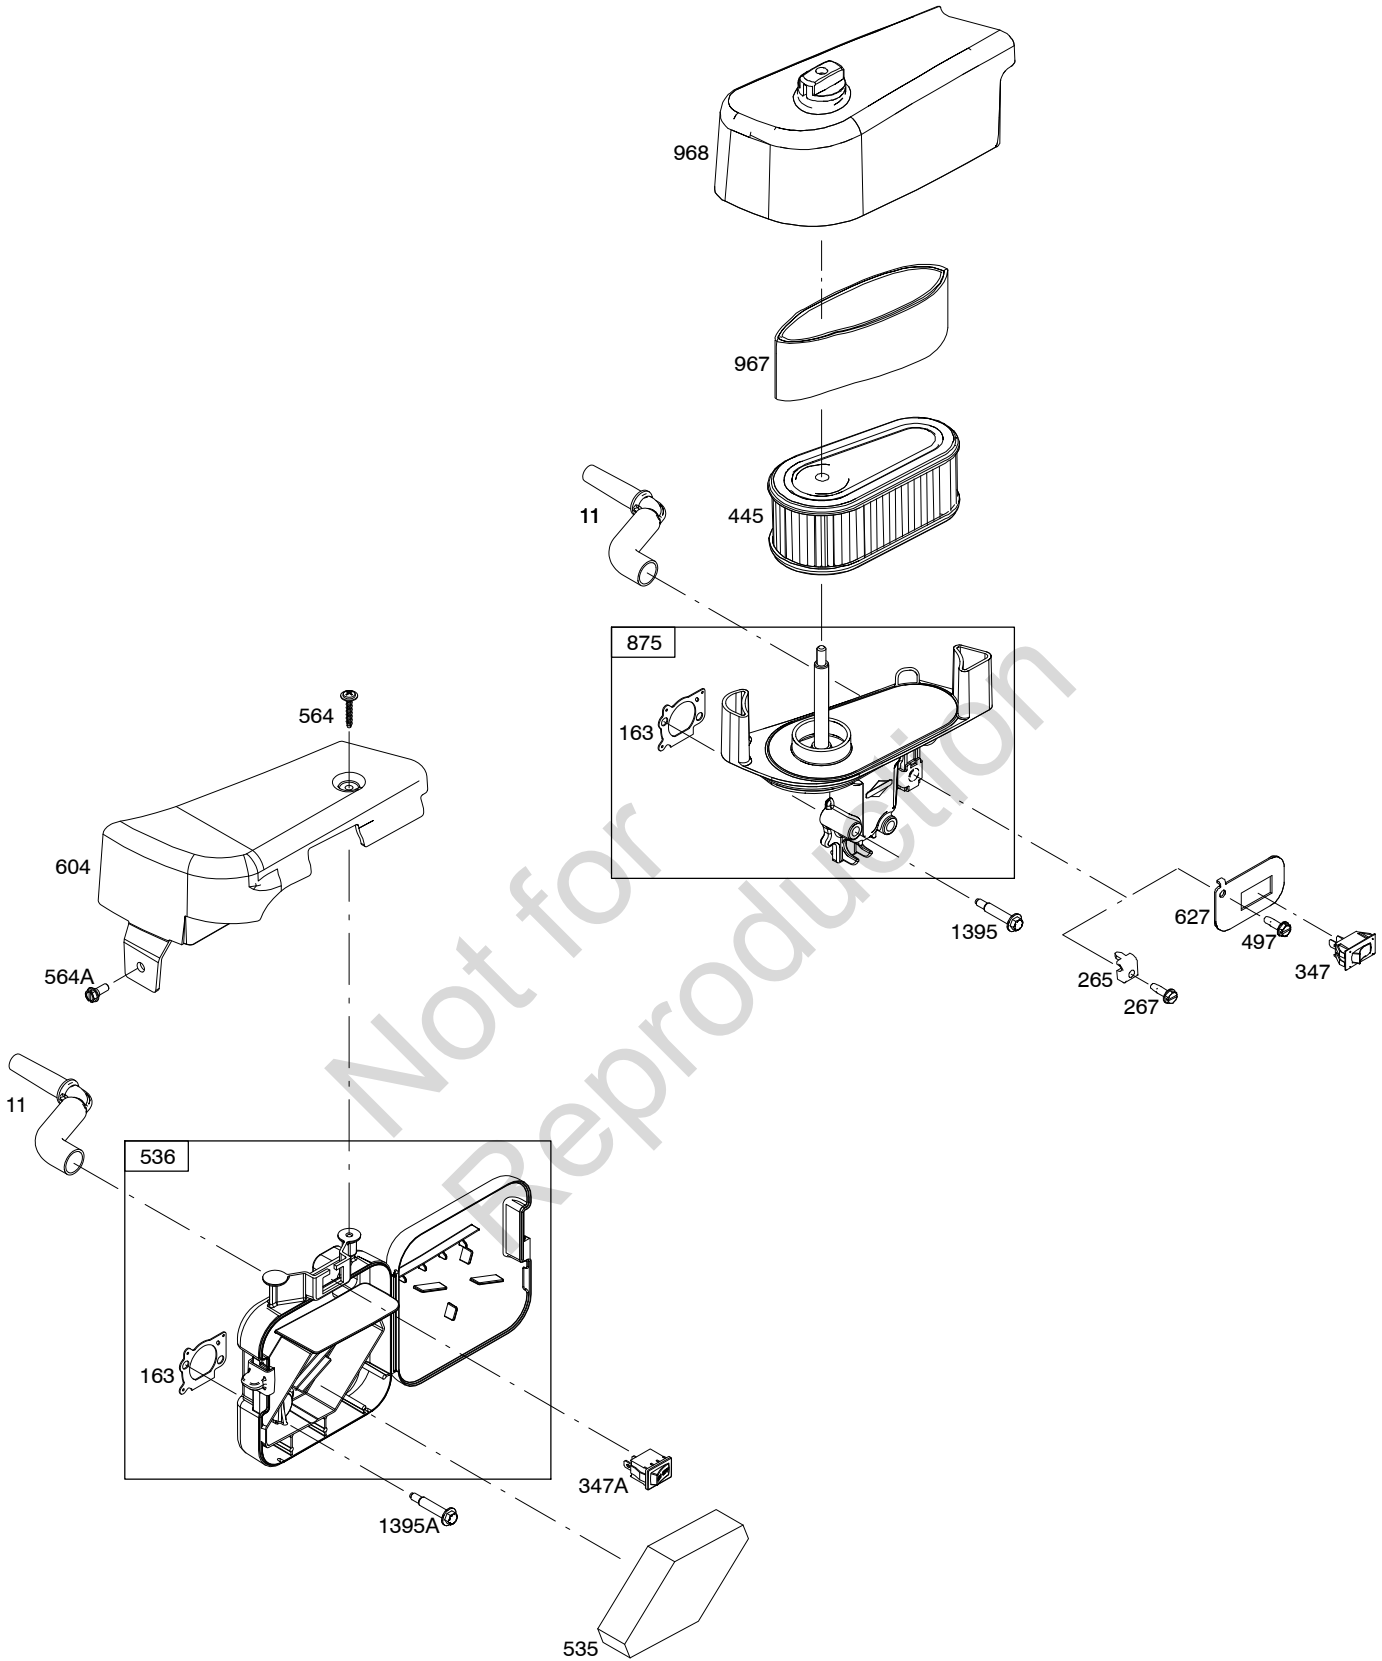

Illustrations cover a range of engines. Parts shown without text may not be used on your specific engine.