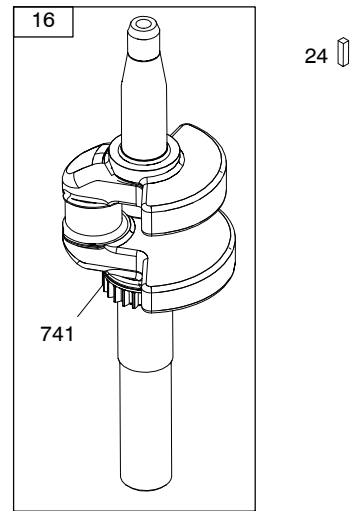

Illustrated Parts List

Model Series

12S900

TYPE NUMBERS
0100 through 2732.

TABLE OF CONTENTS

Air Cleaner	8
Alternator	11
Blower Housing	5
Camshaft	2
Carburetor	9
Carburetor Overhaul Kit	9
Controls	10
Covers/Guards	5
Crankshaft	2
Cylinder	2
Cylinder Head	3
Electric Starter	11
Exhaust System	7
Flywheel	5
Fuel Supply	6
Gasket Set - Engine	4
Gasket Set - Valve	3
Governor Spring	10
Ignition	11
Lubrication	6
Operator's Manual	2
Piston/Rings/Connecting Rod	2
Rewind Starter	5
Sump	4
Thermostat	10
Valves	3
Warning Label	2

Not for reproduction

PRINTED IN U.S.A.

COPYRIGHT by BRIGGS & STRATTON CORPORATION
All rights reserved. No part of this material may be reproduced or transmitted, in any form or by any means, electronic or mechanical, including photocopying, recording or by any information storage and retrieval system, without permission in writing from Briggs & Stratton Corporation.

1319 WARNING LABEL

REQUIRED when replacing parts with warning labels affixed.

1036 EMISSIONS LABEL

1058 OPERATOR'S MANUAL

1330 REPAIR MANUAL

Illustrations cover a range of engines. Parts shown without text may not be used on your specific engine.