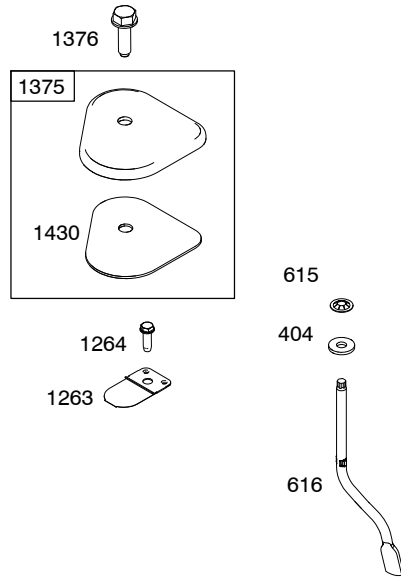

Illustrated Parts List

Model Series

12S900

TYPE NUMBERS
0100 through 2732.

TABLE OF CONTENTS

Air Cleaner	8
Alternator	11
Blower Housing	5
Camshaft	2
Carburetor	9
Carburetor Overhaul Kit	9
Controls	10
Covers/Guards	5
Crankshaft	2
Cylinder	2
Cylinder Head	3
Electric Starter	11
Exhaust System	7
Flywheel	5
Fuel Supply	6
Gasket Set - Engine	4
Gasket Set - Valve	3
Governor Spring	10
Ignition	11
Lubrication	6
Operator's Manual	2
Piston/Rings/Connecting Rod	2
Rewind Starter	5
Sump	4
Thermostat	10
Valves	3
Warning Label	2

1319 WARNING LABEL

REQUIRED when replacing parts with warning labels affixed.

1036 EMISSIONS LABEL

1058 OPERATOR'S MANUAL

1330 REPAIR MANUAL

Illustrations cover a range of engines. Parts shown without text may not be used on your specific engine.