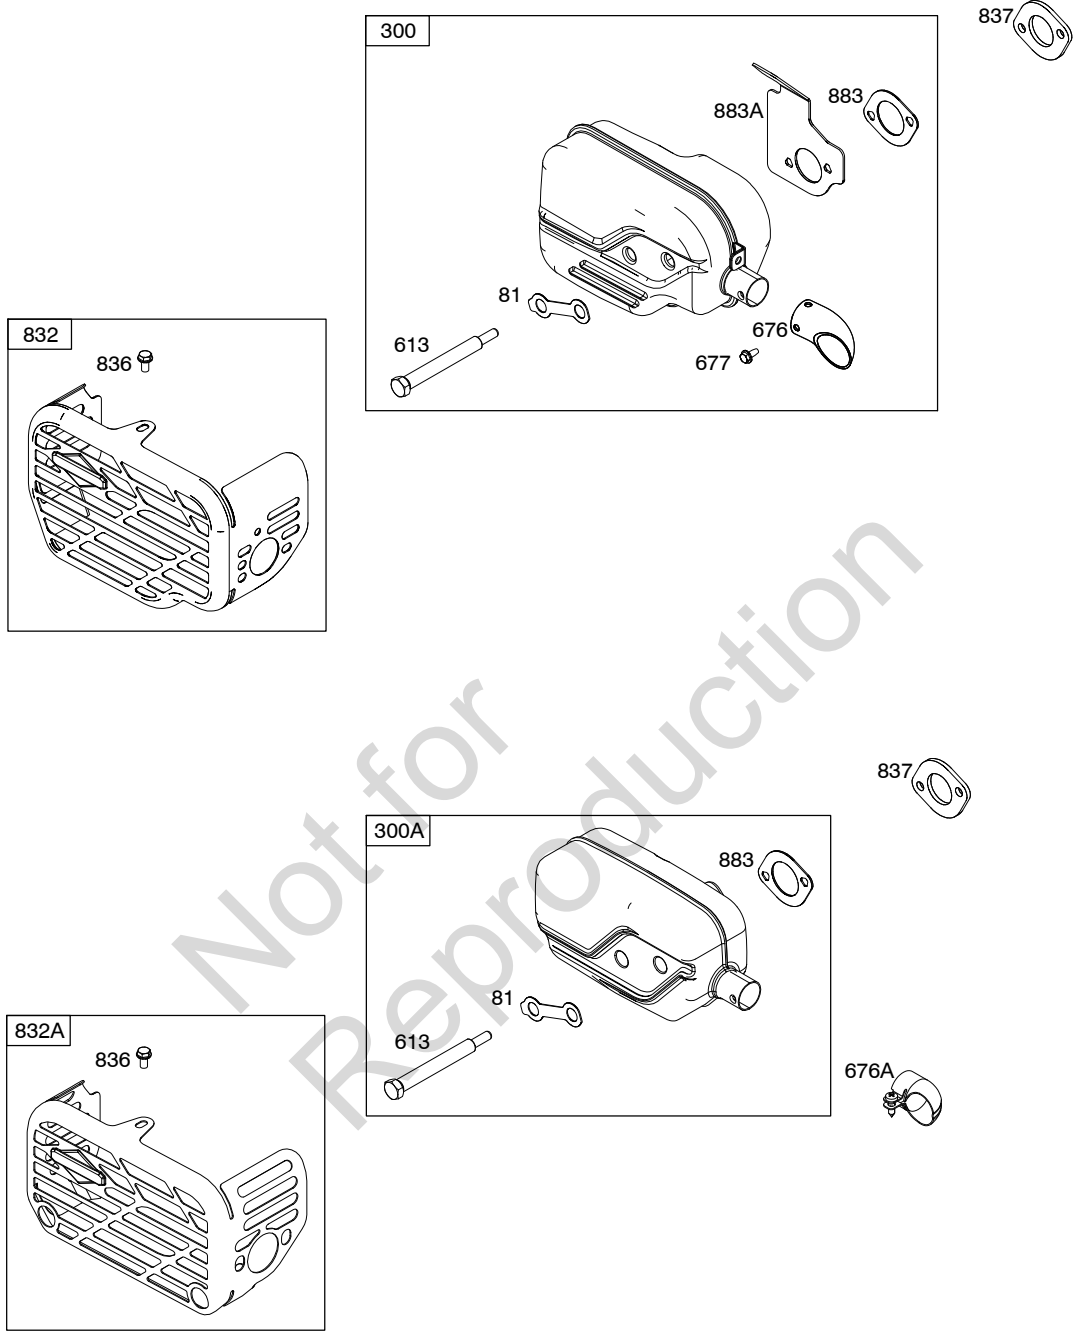

Illustrations cover a range of engines. Parts shown without text may not be used on your specific engine.