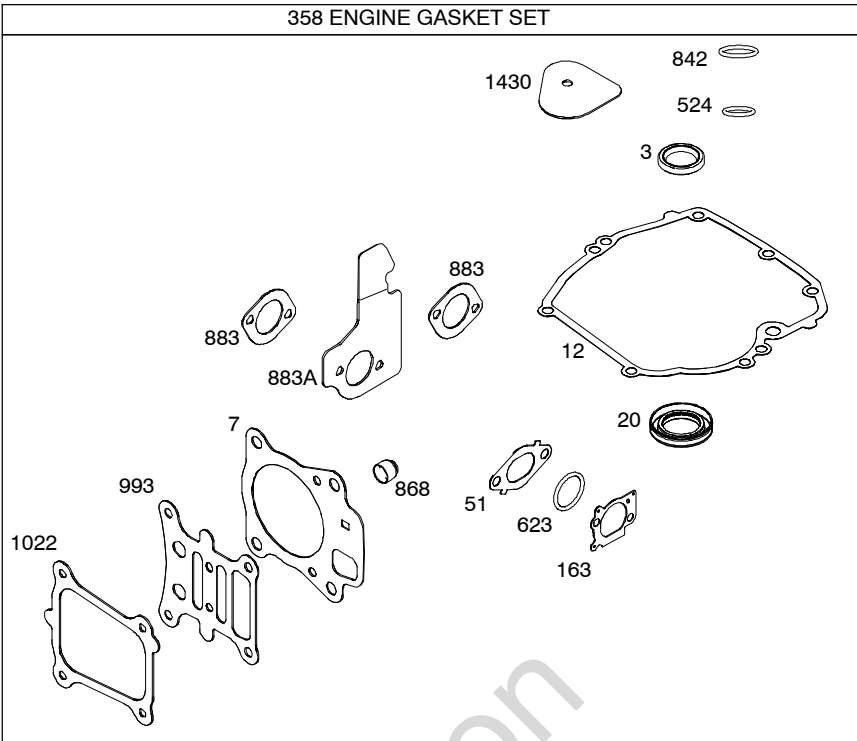

Illustrated Parts List

Model Series

12S900

TYPE NUMBERS
0100 through 2732.

TABLE OF CONTENTS

Air Cleaner	8
Alternator	11
Blower Housing	5
Camshaft	2
Carburetor	9
Carburetor Overhaul Kit	9
Controls	10
Covers/Guards	5
Crankshaft	2
Cylinder	2
Cylinder Head	3
Electric Starter	11
Exhaust System	7
Flywheel	5
Fuel Supply	6
Gasket Set - Engine	4
Gasket Set - Valve	3
Governor Spring	10
Ignition	11
Lubrication	6
Operator's Manual	2
Piston/Rings/Connecting Rod	2
Rewind Starter	5
Sump	4
Thermostat	10
Valves	3
Warning Label	2

1319 WARNING LABEL

REQUIRED when replacing parts with warning labels affixed.

1036 EMISSIONS LABEL

1058 OPERATOR'S MANUAL

1330 REPAIR MANUAL

Illustrations cover a range of engines. Parts shown without text may not be used on your specific engine.

Illustrations cover a range of engines. Parts shown without text may not be used on your specific engine.

12S900

718 

718 

Illustrations cover a range of engines. Parts shown without text may not be used on your specific engine.