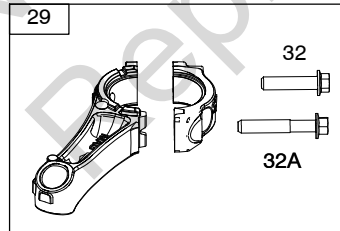

Illustrated Parts List

Model Series

12S900

TYPE NUMBERS
0100 through 2732.

TABLE OF CONTENTS

Air Cleaner	8
Alternator	11
Blower Housing	5
Camshaft	2
Carburetor	9
Carburetor Overhaul Kit	9
Controls	10
Covers/Guards	5
Crankshaft	2
Cylinder	2
Cylinder Head	3
Electric Starter	11
Exhaust System	7
Flywheel	5
Fuel Supply	6
Gasket Set - Engine	4
Gasket Set - Valve	3
Governor Spring	10
Ignition	11
Lubrication	6
Operator's Manual	2
Piston/Rings/Connecting Rod	2
Rewind Starter	5
Sump	4
Thermostat	10
Valves	3
Warning Label	2

Not for reproduction

PRINTED IN U.S.A.

COPYRIGHT by BRIGGS & STRATTON CORPORATION
All rights reserved. No part of this material may be reproduced or transmitted, in any form or by any means, electronic or mechanical, including photocopying, recording or by any information storage and retrieval system, without permission in writing from Briggs & Stratton Corporation.

1319 WARNING LABEL

REQUIRED when replacing parts with warning labels affixed.

1036 EMISSIONS LABEL

1058 OPERATOR'S MANUAL

1330 REPAIR MANUAL

Illustrations cover a range of engines. Parts shown without text may not be used on your specific engine.