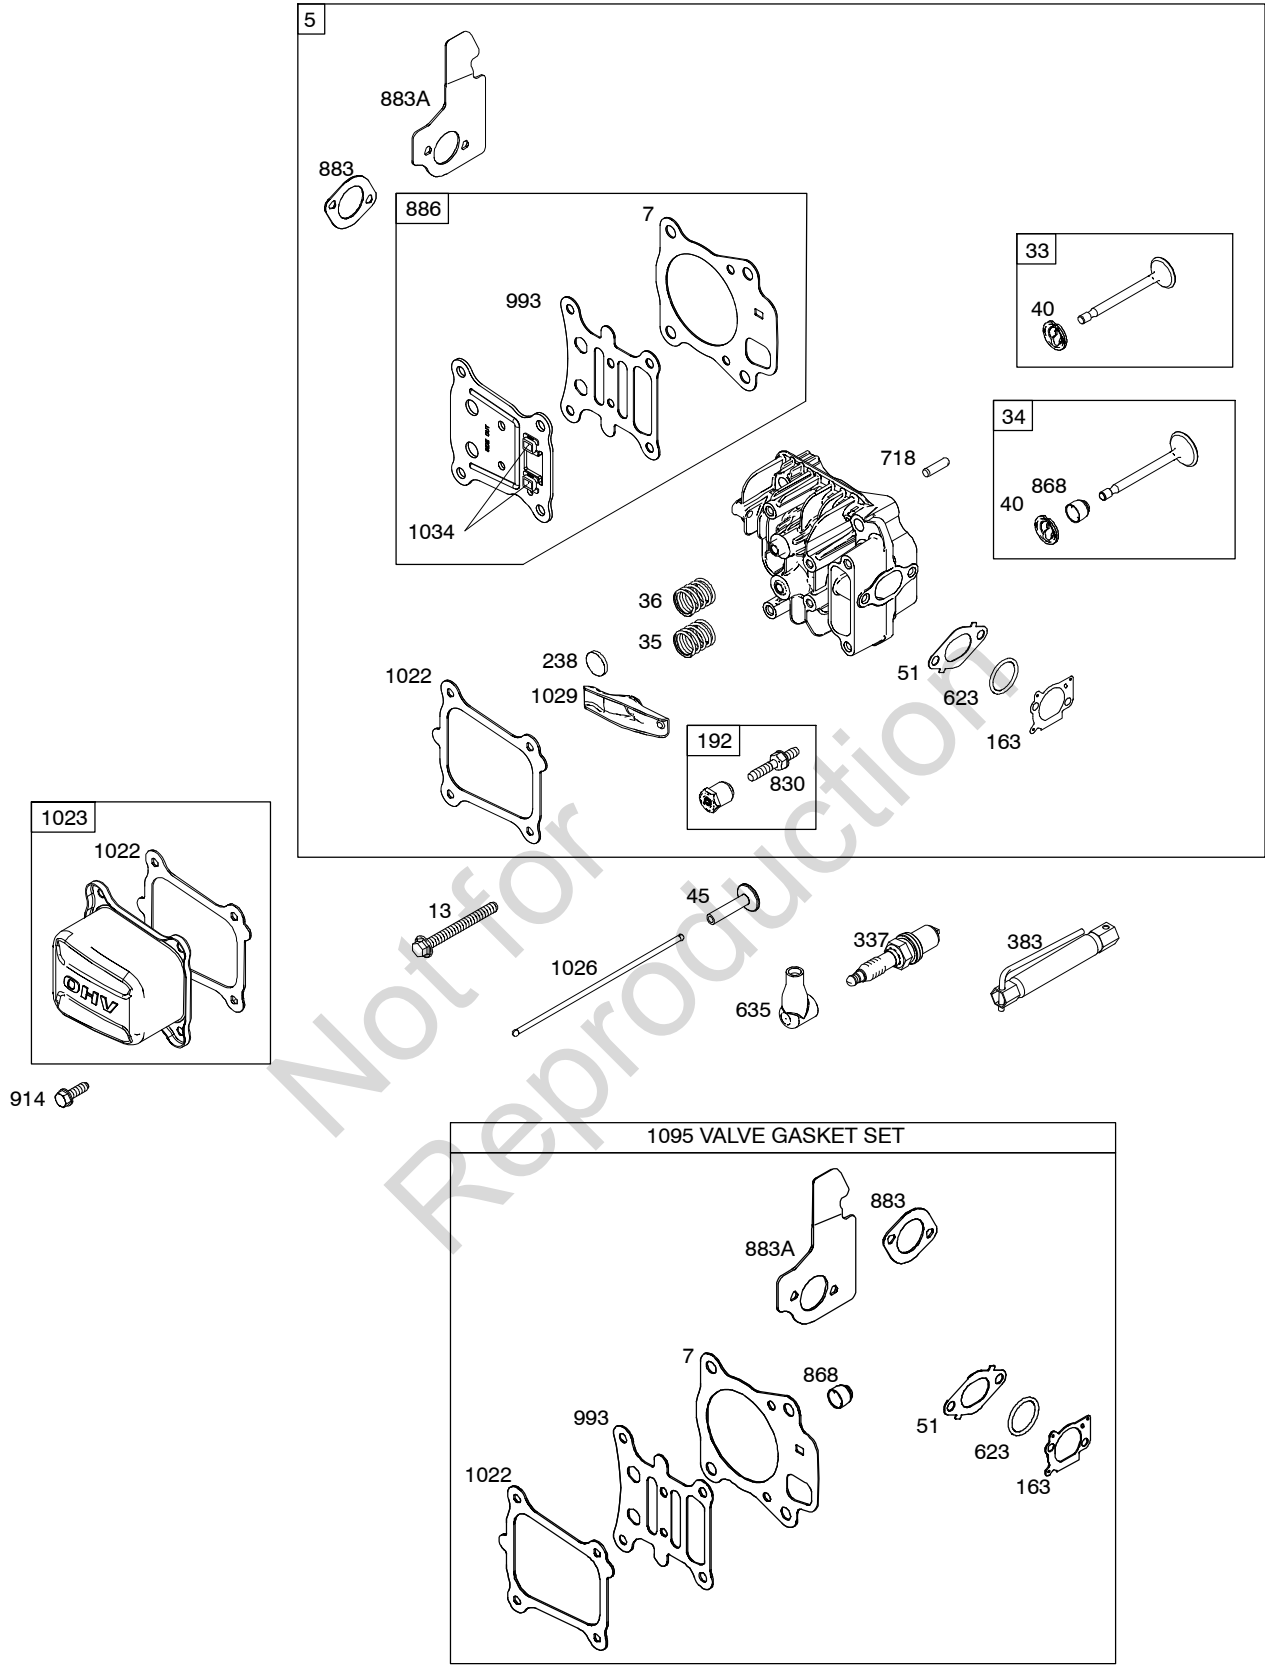

Illustrated Parts List

Model Series

12S900

TYPE NUMBERS
0100 through 2732.

TABLE OF CONTENTS

Air Cleaner	8
Alternator	11
Blower Housing	5
Camshaft	2
Carburetor	9
Carburetor Overhaul Kit	9
Controls	10
Covers/Guards	5
Crankshaft	2
Cylinder	2
Cylinder Head	3
Electric Starter	11
Exhaust System	7
Flywheel	5
Fuel Supply	6
Gasket Set - Engine	4
Gasket Set - Valve	3
Governor Spring	10
Ignition	11
Lubrication	6
Operator's Manual	2
Piston/Rings/Connecting Rod	2
Rewind Starter	5
Sump	4
Thermostat	10
Valves	3
Warning Label	2

1319 WARNING LABEL

REQUIRED when replacing parts with warning labels affixed.

1036 EMISSIONS LABEL

1058 OPERATOR'S MANUAL

1330 REPAIR MANUAL

Illustrations cover a range of engines. Parts shown without text may not be used on your specific engine.