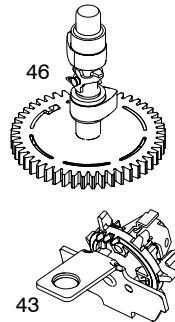

Illustrated Parts List

Model Series

12S900

TYPE NUMBERS
0100 through 2732.

TABLE OF CONTENTS

Air Cleaner	8
Alternator	11
Blower Housing	5
Camshaft	2
Carburetor	9
Carburetor Overhaul Kit	9
Controls	10
Covers/Guards	5
Crankshaft	2
Cylinder	2
Cylinder Head	3
Electric Starter	11
Exhaust System	7
Flywheel	5
Fuel Supply	6
Gasket Set - Engine	4
Gasket Set - Valve	3
Governor Spring	10
Ignition	11
Lubrication	6
Operator's Manual	2
Piston/Rings/Connecting Rod	2
Rewind Starter	5
Sump	4
Thermostat	10
Valves	3
Warning Label	2

Not for reproduction

PRINTED IN U.S.A.

COPYRIGHT by BRIGGS & STRATTON CORPORATION
All rights reserved. No part of this material may be reproduced or transmitted, in any form or by any means, electronic or mechanical, including photocopying, recording or by any information storage and retrieval system, without permission in writing from Briggs & Stratton Corporation.

1319 WARNING LABEL

REQUIRED when replacing parts with warning labels affixed.

1036 EMISSIONS LABEL

1058 OPERATOR'S MANUAL

1330 REPAIR MANUAL

Illustrations cover a range of engines. Parts shown without text may not be used on your specific engine.