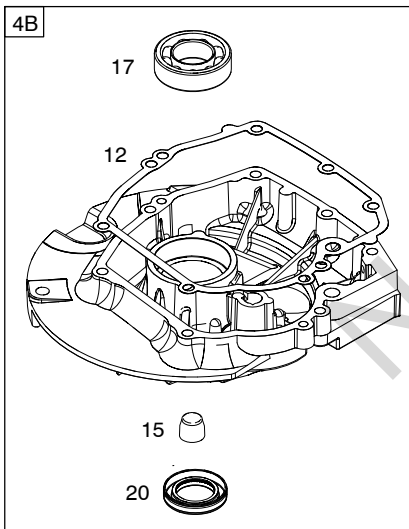

12S900

718

718

Illustrations cover a range of engines. Parts shown without text may not be used on your specific engine.