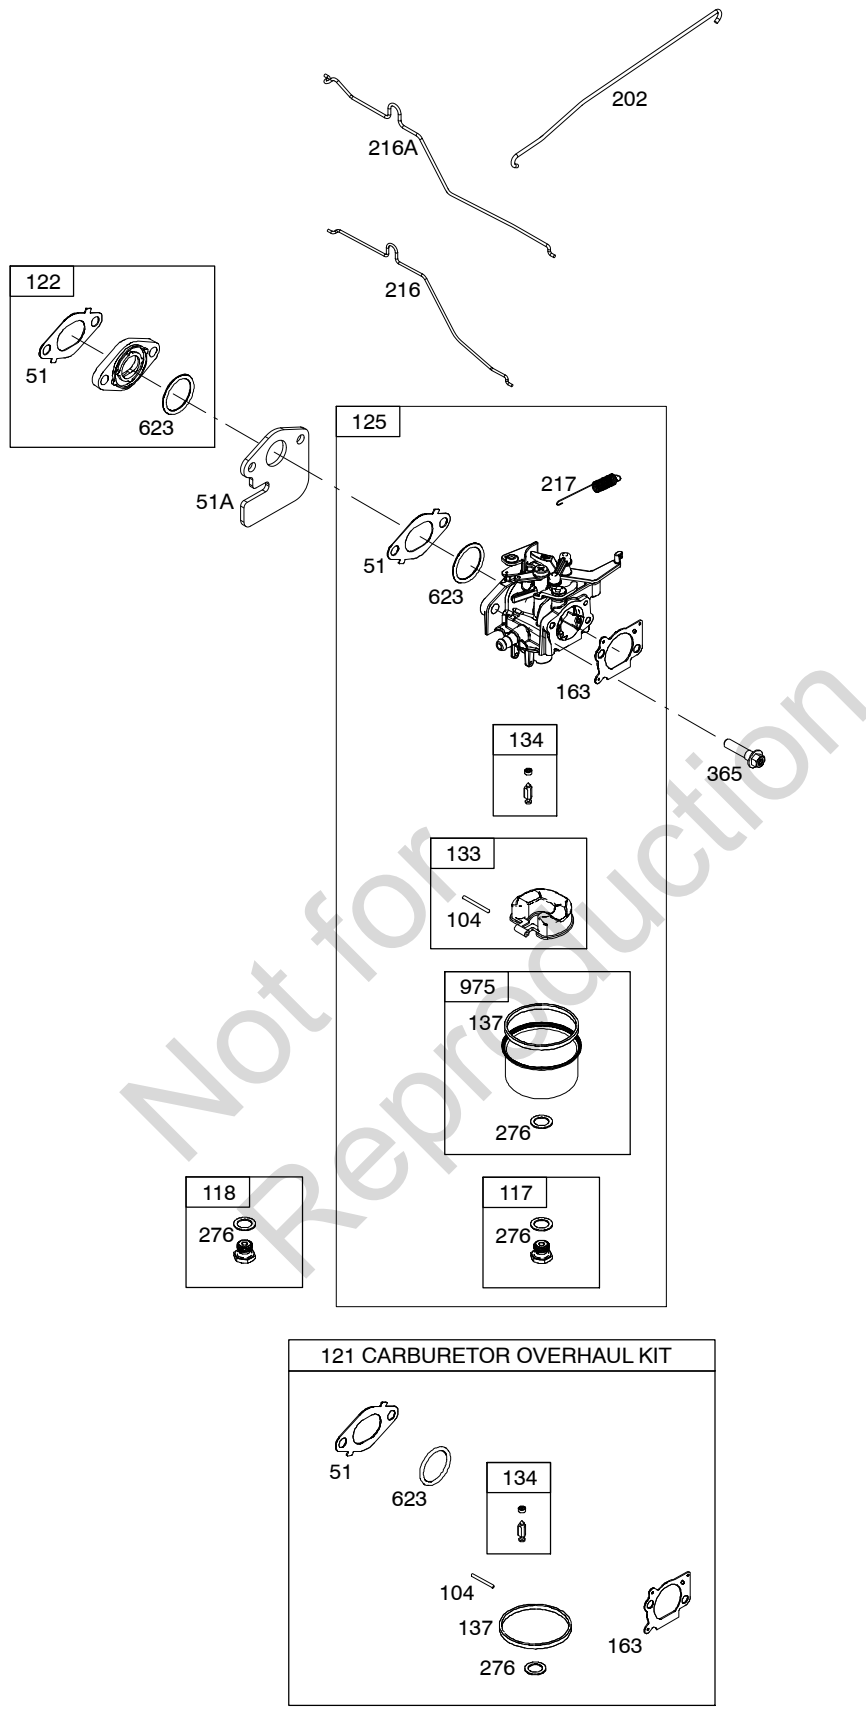

Illustrations cover a range of engines. Parts shown without text may not be used on your specific engine.