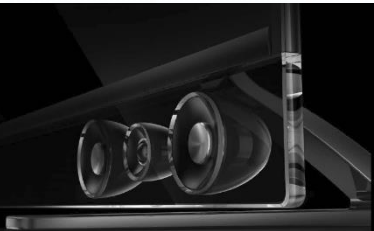

JT-990

49" 4K 3840*2160 3D SUPPORT
A9 QUAD CORE
2GB RAM DDR3
8GB INTERNAL
DOLBY DTS

4Kx2K ULTRA HD TV

4k is the new big thing in display tech, and it's coming to a big screen living room TV near you.

Today's 1920 x 1080 resolution Full HD TVs present us with an image of around 2 megapixels, but this new generation of screens delivers an 8 megapixel image from hi-res cameras. With new 4K Ultra HD TVs arriving this year from the big TV brands, it will soon become a format for both broadcast TV and Blu-ray.