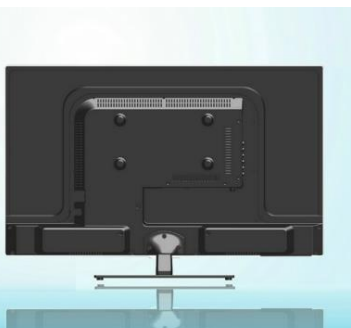

MONITORES & SMART TV

01 110 101 011 010110 101 0101101 010 001 011010

Jetwing

VOLKTEK
Beyond your Needs

Smart TV

With Android 4.2 platform, you will have a new humanized operation interface and a personalized experience, which offers you more powerful functions like searching and downloading applications, surfing the internet, playing games, connecting wireless networking. Skyworth smart TV will make your life much more convenient. Besides, you can connect your TV with other mobile devices and use them to control the TV synchronously.