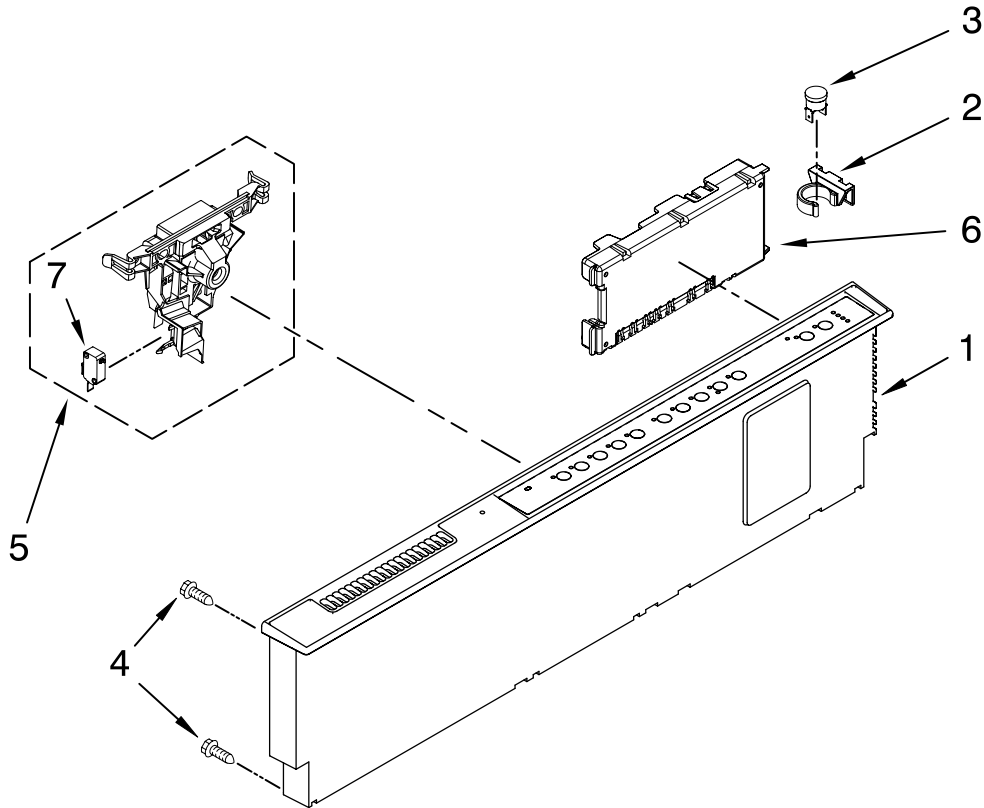

CONTROL PANEL PARTS

For Models: KUDU03FTBL0, KUDU03FTWH0, KUDU03FTSS0
(Black) (White) (Stainless)

Illus. No.	Part No.	DESCRIPTION
1		Console Assembly (Includes Insert)
	W10078067	Black
	W10078068	White
	W10084133	Stainless
2	8546546	Clip, Bi-Metal
3	661663	Bi-Metal
4	3369051	Screw (6)
5	W10077360	Latch Assembly
6	8575276	Control, Electronic
7	W10134019	Switch, Door

FOR ORDERING INFORMATION REFER TO PARTS PRICE LIST