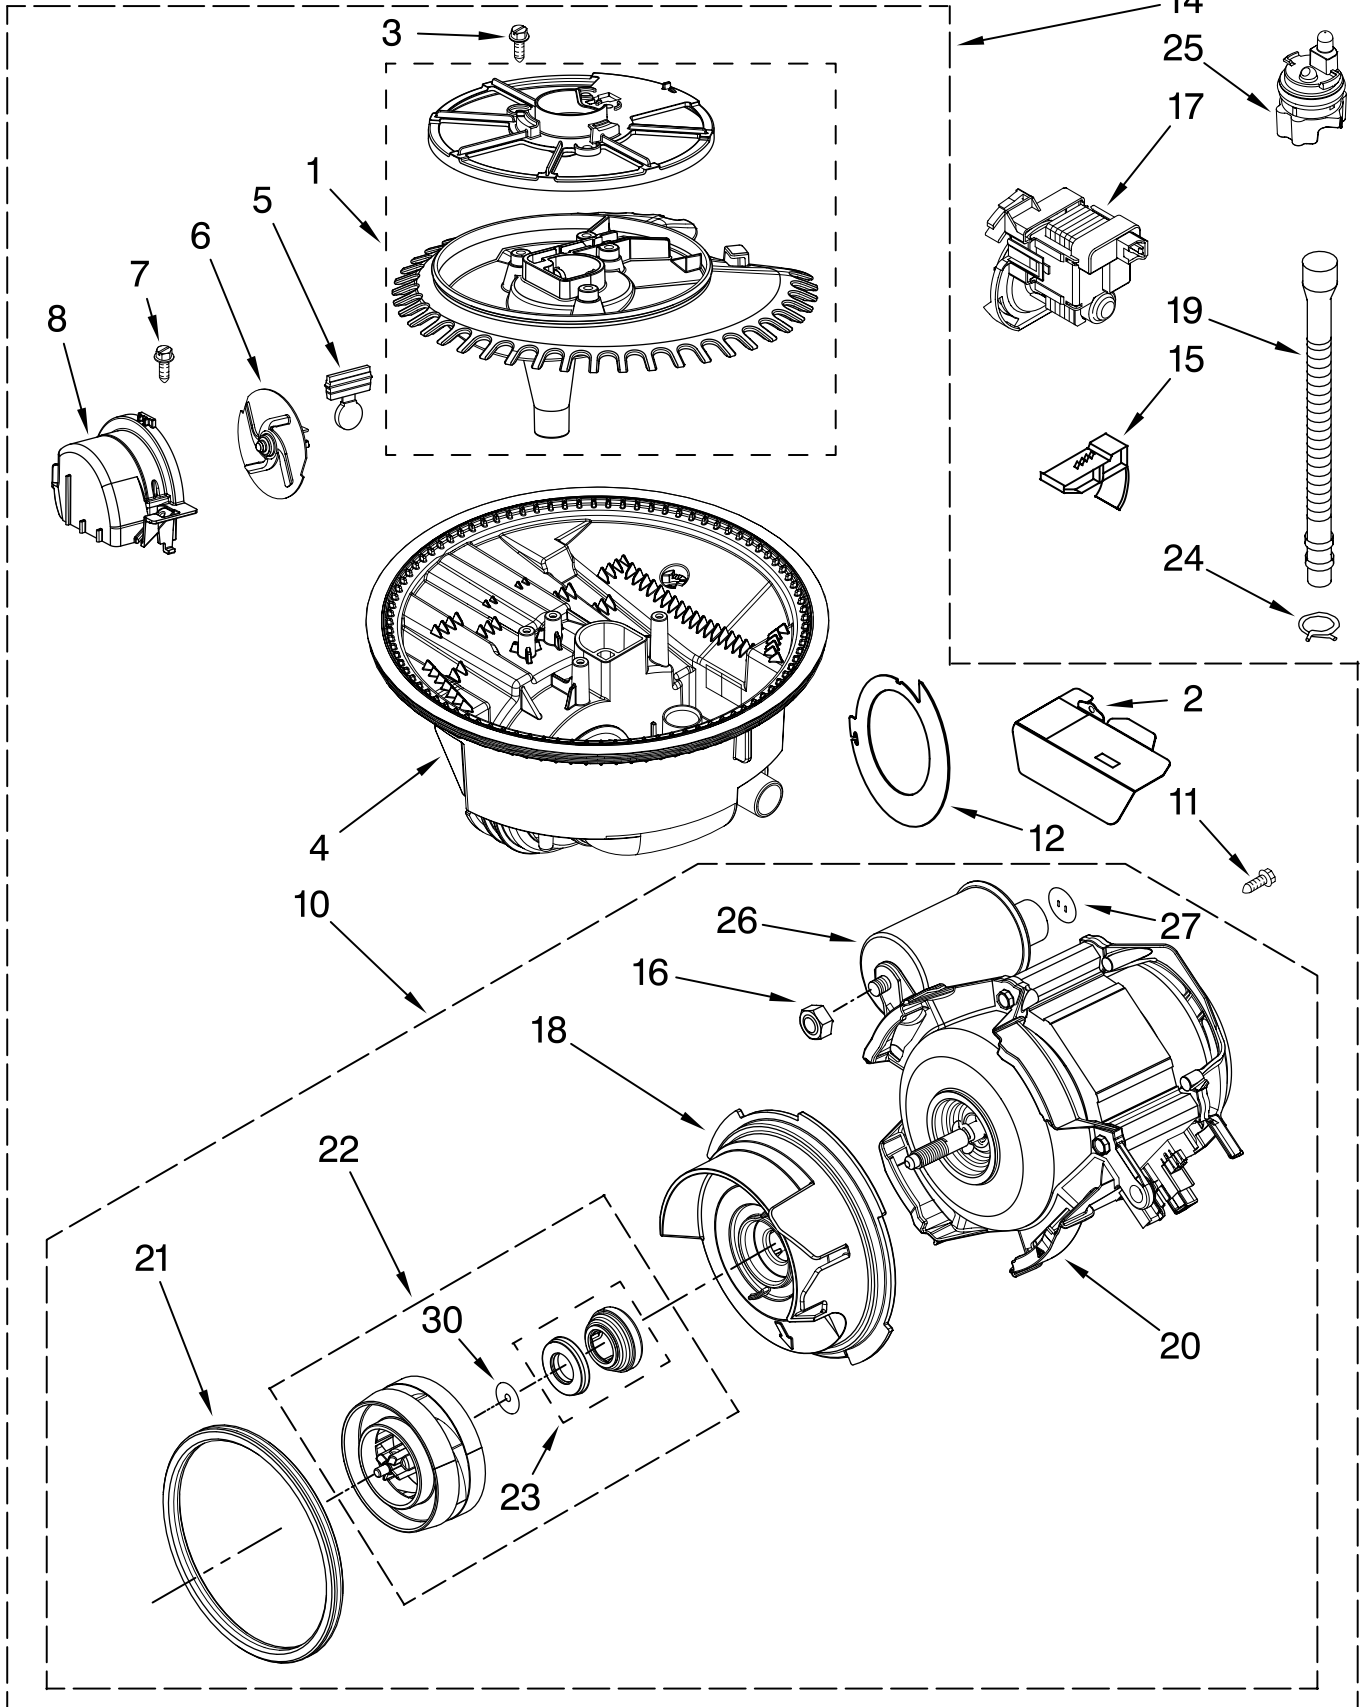

PUMP AND MOTOR PARTS

For Models: KUDU03FTBL0, KUDU03FTWH0, KUDU03FTSS0
(Black) (White) (Stainless)

FOR ORDERING INFORMATION REFER TO PARTS PRICE LIST

PUMP AND MOTOR PARTS

For Models: KUDU03FTBL0, KUDU03FTWH0, KUDU03FTSS0

(Black)

(White)

(Stainless)

Illus. No.	Part No.	DESCRIPTION
1	8534952	Accumulator Assy
2	8283527	Shield, Motor
3	3400069	Screw
4	8572618	Sump With Seal
5	8268375	Check Valve, Sump
6	W10083957	Chopper Assembly
7	9741232	Screw
8	8531857	Protector, Inlet
10	8535760	Motor Assembly
11	3400217	Screw
12	8268391	Screen, Separation
14	W10084107	Sump & Motor Assembly (Includes Item 15)
15	8269524	Tab, Sump
16	8533949	Nut
17	661662	Pump, Drain
18	8531019	Volute, Back (Also Order Items 23 & 30)
19	8269144	Hose, Drain
20	8535759	Motor
21	8268397	Seal, Volute
22	8531017	Impeller Kit
23	8268403	Face Seal Assembly (Also Order Item 30)
24	356138	Clamp, Hose
25	W10082647	Optical Water Indicator
26	8535474	Capacitor
27	8534946	Shield, Capacitor
30	8531018	Washer

FOR ORDERING INFORMATION REFER TO PARTS PRICE LIST