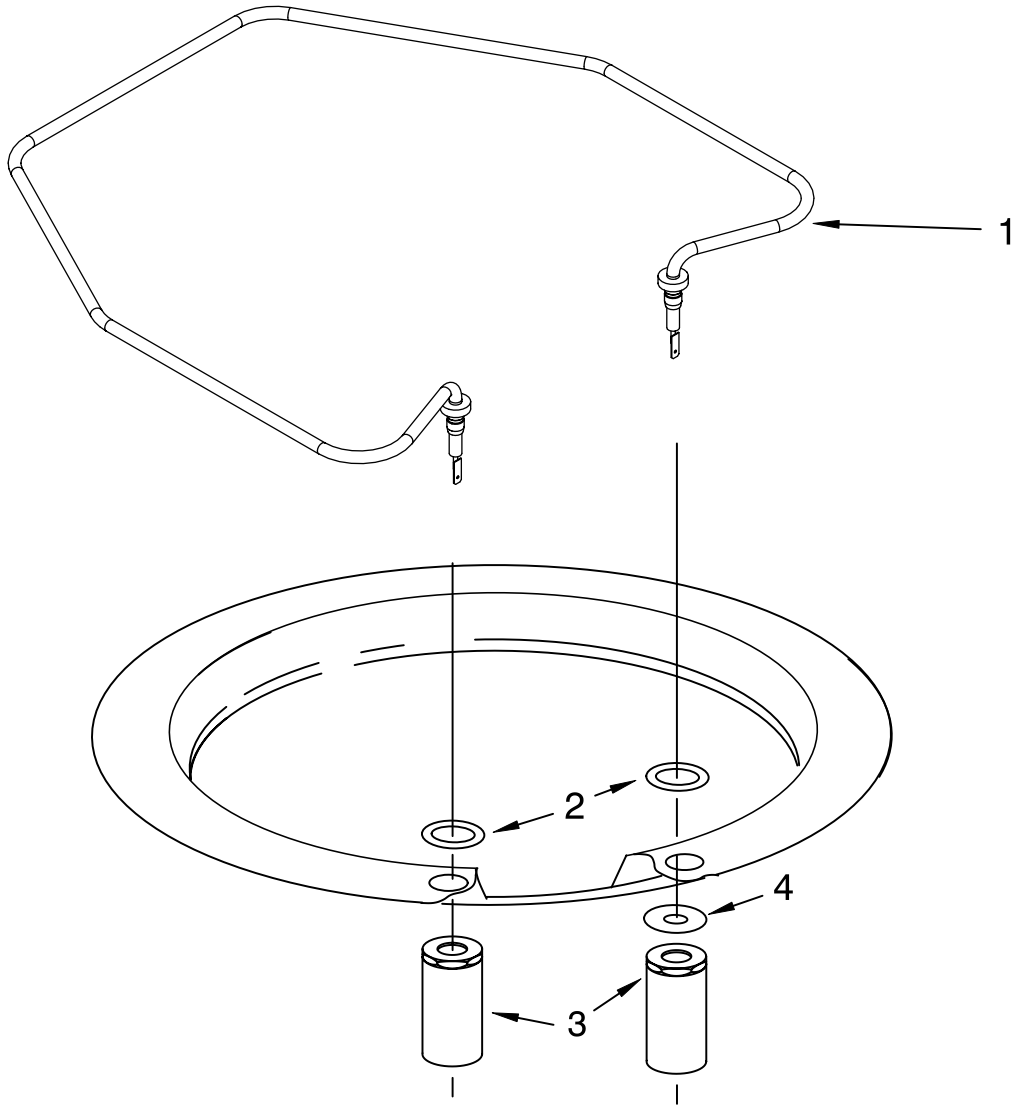

HEATER PARTS

For Models: KUDU03FTBL0, KUDU03FTWH0, KUDU03FTSS0
(Black) (White) (Stainless)

Illus. No.	Part No.	DESCRIPTION
1	8537057	Heater Element Assembly (Also Includes Item 2)
2	717273	Washer, Heater Element
3	8268548	Nut, Heater Element
4	3400931	Retainer, Spring Grip

NOTE: If heater element is removed, it must be replaced.

FOR ORDERING INFORMATION REFER TO PARTS PRICE LIST