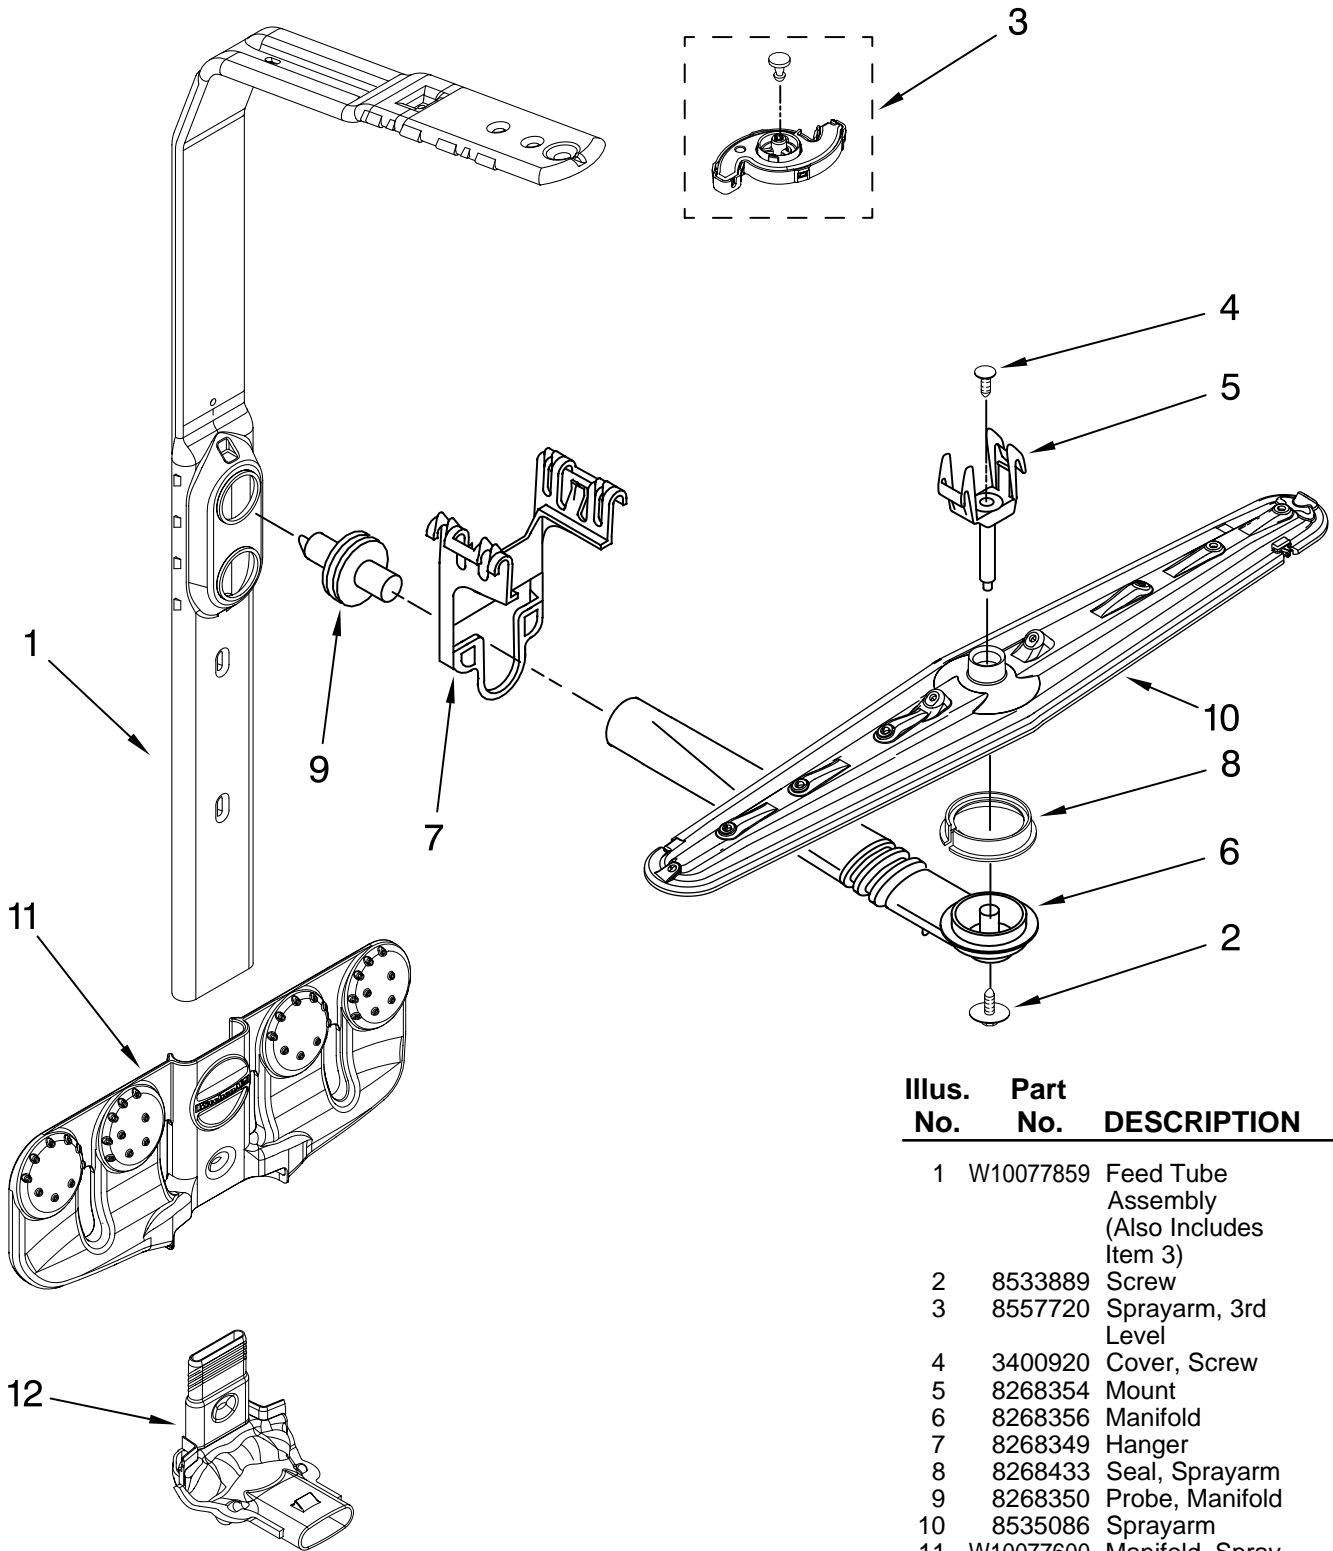

UPPER WASH AND RINSE PARTS

For Models: KUDU03FTBL0, KUDU03FTWH0, KUDU03FTSS0

(Black)

(White)

(Stainless)

Illus. No.	Part No.	DESCRIPTION

1	W10077859	Feed Tube Assembly (Also Includes Item 3)
2	8533889	Screw
3	8557720	Sprayarm, 3rd Level
4	3400920	Cover, Screw
5	8268354	Mount
6	8268356	Manifold
7	8268349	Hanger
8	8268433	Seal, Sprayarm
9	8268350	Probe, Manifold
10	8535086	Sprayarm
11	W10077600	Manifold, Spray Zone
12	W10077903	Valve Assembly, Manifold

FOR ORDERING INFORMATION REFER TO PARTS PRICE LIST