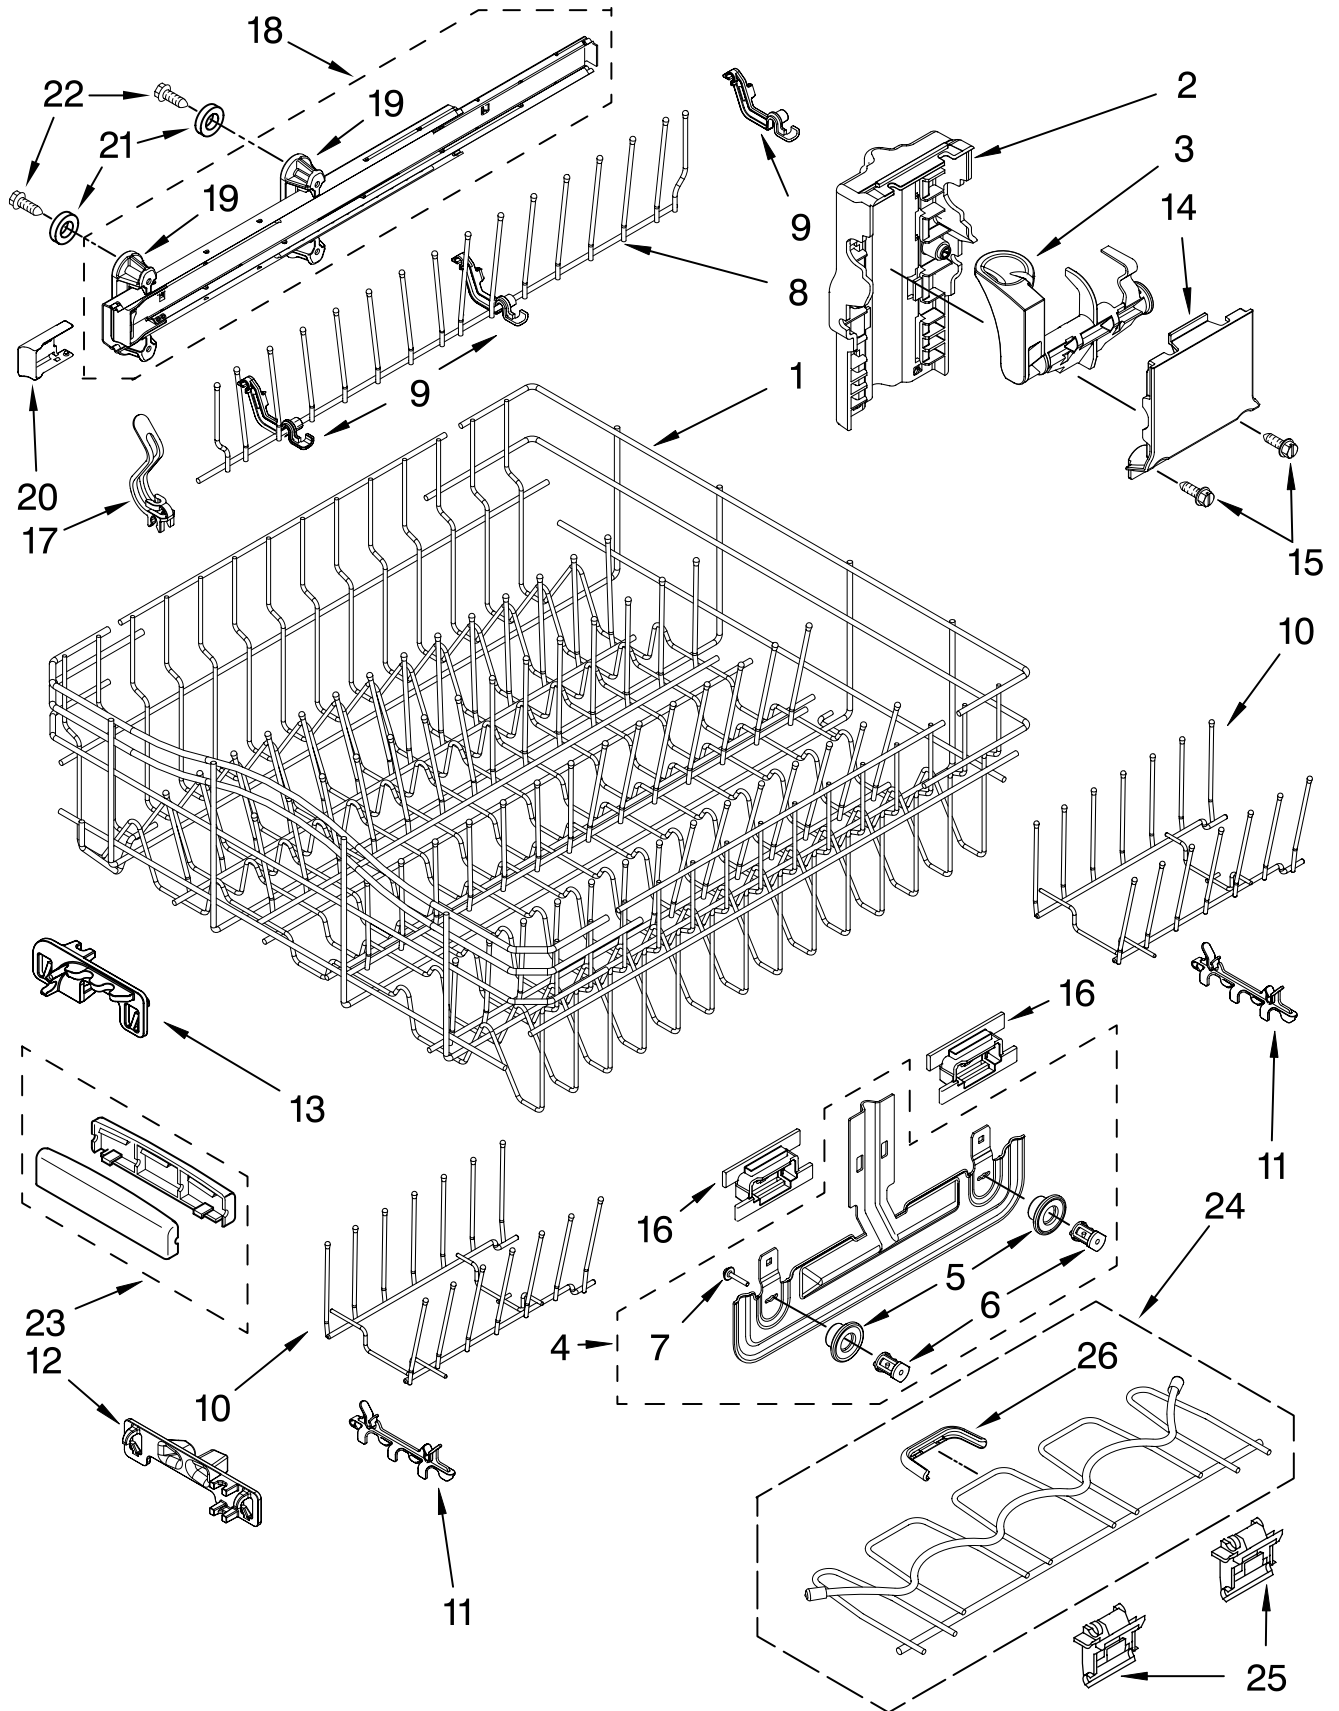

UPPER RACK AND TRACK PARTS

For Models: KUDU03FTBL0, KUDU03FTWH0, KUDU03FTSS0

(Black)

(White)

(Stainless)

FOR ORDERING INFORMATION REFER TO PARTS PRICE LIST

UPPER RACK AND TRACK PARTS

For Models: KUDU03FTBL0, KUDU03FTWH0, KUDU03FTSS0

(Black)

(White)

(Stainless)

Illus. No.	Part No.	DESCRIPTION
1	8561731	Dishrack, Upper
2	8531344	Housing, Adjuster
3		Actuator, Adjuster
	W10077838	Right Hand
	W10077839	Left Hand
4	8268653	Adjuster Assembly
5	8270138	Wheel
6	8268703	Axel, Adjuster
7	8281156	Screw
8	8562030	Tine Row
9	8539190	Clip, Pivot
10	8539149	Insert, Fold Down Tines
11	8539148	Clip, Insert Tines
12	8539102	Positioner, Dual
13	8539103	Positioner, Multi
14	8531346	Cover, Adjuster
15	9741232	Retainer
16	8268738	Positioner, Arm
17	W10077844	Clip, No-Flip
18		Track, Assembly (Also Order Item 21)
	W10077852	Right Hand
	W10077851	Left Hand
19	W10077876	Mount, Track (Also Order Item 21)
		Stop, Track
20		Right
	W10077848	Right
	W10077847	Left
21	9743002	Gasket, Bracket Mounting
22	3400072	Screw (8)
23	8539110	Handle, Dishrack
24	W10077958	Cupshelf
25	8562026	Clip, Cupshelf
26	W10077843	Indicator, Cupshelf

FOR ORDERING INFORMATION REFER TO PARTS PRICE LIST