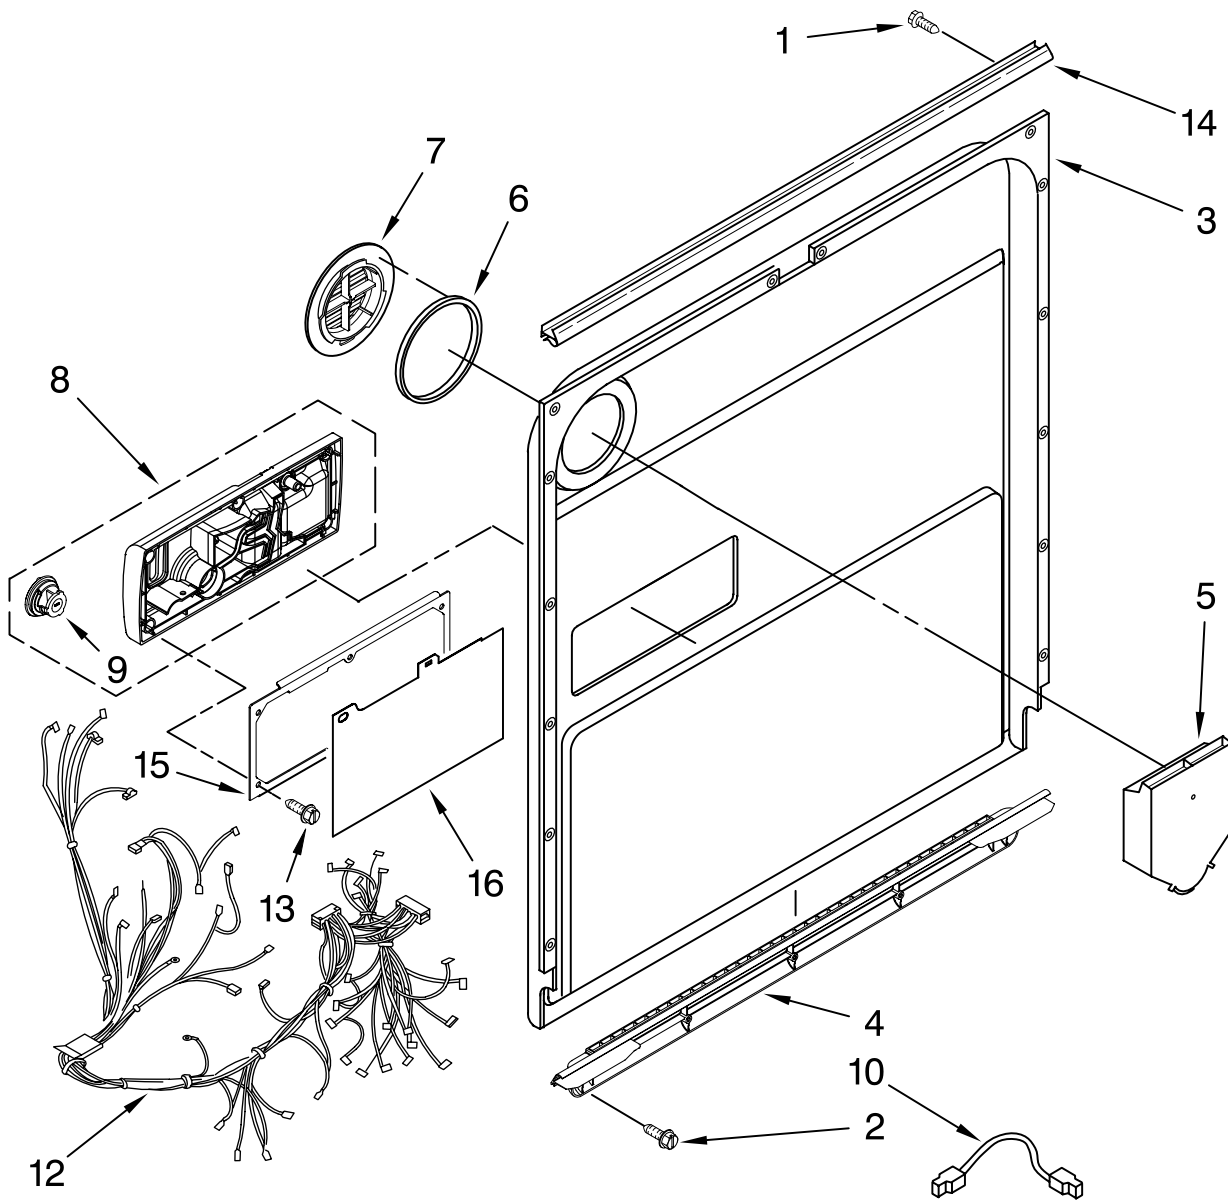

DOOR AND LATCH PARTS

For Models: KUDU03FTBL0, KUDU03FTWH0, KUDU03FTSS0
(Black) (White) (Stainless)

Illus. No.	Part No.	DESCRIPTION
1	3369051	Screw, Door
2	8281217	Screw
3	8530900	Inner Door Mastic Assembly (Also Order Item 6)
4	W10077883	Inlet, Air
5	8572611	Vent Assembly (Also Order Item 6)

Illus. No.	Part No.	DESCRIPTION
6	8269259	Gasket, Vent
7	W10077877	Deflector, Vent (Also Order Item 6)
8	W10077882	Dispenser, Assembly
9	W10077881	Knob, Rinse Aid
10	8545608	Harness, Vent Motor

Illus. No.	Part No.	DESCRIPTION
12	W10078202	Wiring Harness
13	8281154	Screw (6)
14	8535660	Seal, Console/door
15	8535637	Bracket, Dispenser
16	8531865	Shield, Dispenser

FOR ORDERING INFORMATION REFER TO PARTS PRICE LIST