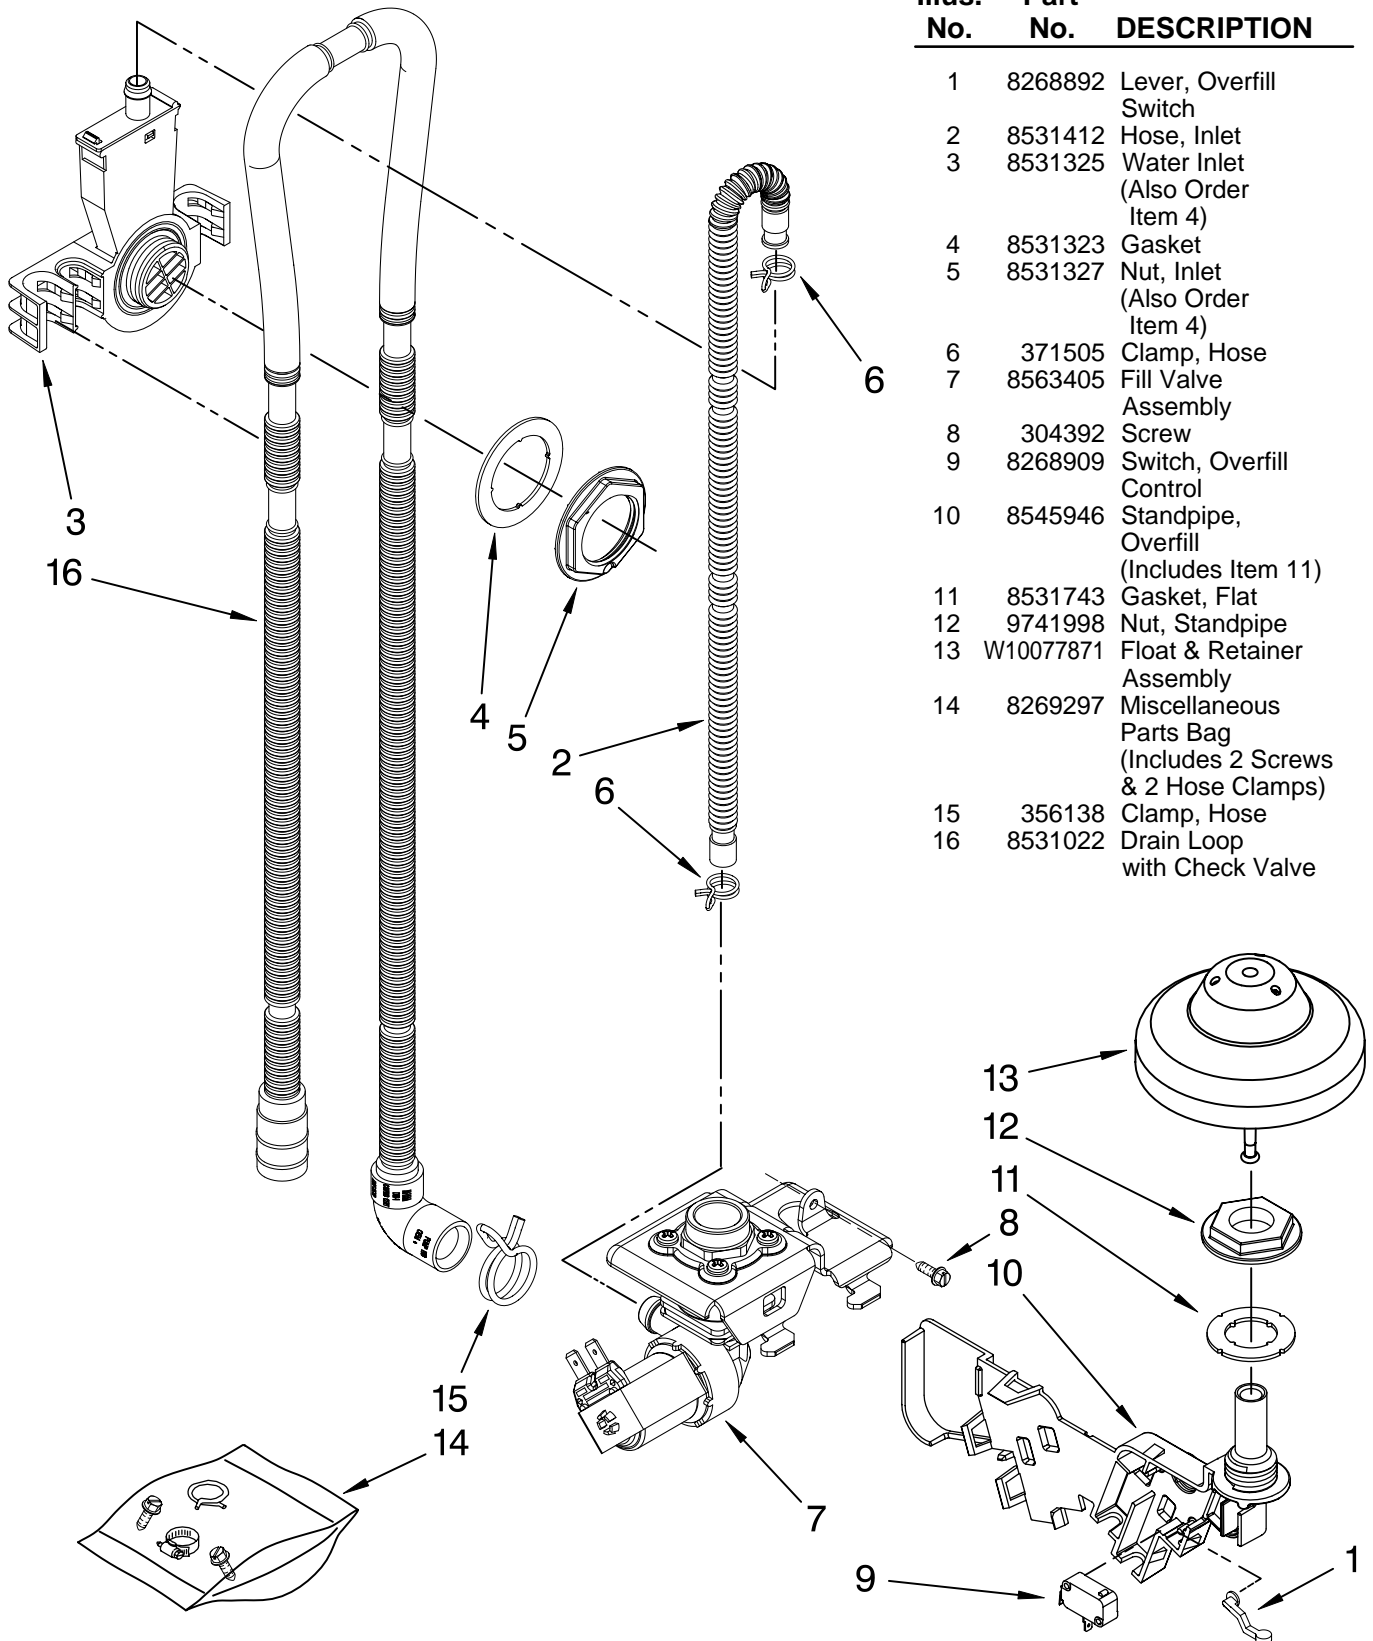

Illus. No.	Part No.	DESCRIPTION
6	8269259	Gasket, Vent
7	W10077877	Deflector, Vent (Also Order Item 6)
8	W10077882	Dispenser, Assembly
9	W10077881	Knob, Rinse Aid
10	8545608	Harness, Vent Motor

Illus. No.	Part No.	DESCRIPTION
12	W10078202	Wiring Harness
13	8281154	Screw (6)
14	8535660	Seal, Console/door
15	8535637	Bracket, Dispenser
16	8531865	Shield, Dispenser

FOR ORDERING INFORMATION REFER TO PARTS PRICE LIST

LOWER WASHARM AND STRAINER PARTS

For Models: KUDU03FTBL0, KUDU03FTWH0, KUDU03FTSS0

(Black)

(White)

(Stainless)

Illus. No.	Part No.	DESCRIPTION
1	W10077965	Wash Arm Assembly
2	W10077899	Cap, Internal Rear Feed (Also Order Item 3)
3	8268340	Seal, Sprayarm
4	W10077898	Hub, Lower Sprayarm (Also Order Item 3)

FOR ORDERING INFORMATION REFER TO PARTS PRICE LIST

HEATER PARTS

For Models: KUDU03FTBL0, KUDU03FTWH0, KUDU03FTSS0
 (Black) (White) (Stainless)

Illus. No.	Part No.	DESCRIPTION
1	8537057	Heater Element Assembly (Also Includes Item 2)
2	717273	Washer, Heater Element
3	8268548	Nut, Heater Element
4	3400931	Retainer, Spring Grip

Illus. No.	Part No.	DESCRIPTION
1	8268892	Lever, Overfill Switch
2	8531412	Hose, Inlet
3	8531325	Water Inlet (Also Order Item 4)
4	8531323	Gasket
5	8531327	Nut, Inlet (Also Order Item 4)
6	371505	Clamp, Hose
7	8563405	Fill Valve Assembly
8	304392	Screw
9	8268909	Switch, Overfill Control
10	8545946	Standpipe, Overfill (Includes Item 11)
11	8531743	Gasket, Flat
12	9741998	Nut, Standpipe
13	W10077871	Float & Retainer Assembly
14	8269297	Miscellaneous Parts Bag (Includes 2 Screws & 2 Hose Clamps)
15	356138	Clamp, Hose
16	8531022	Drain Loop with Check Valve