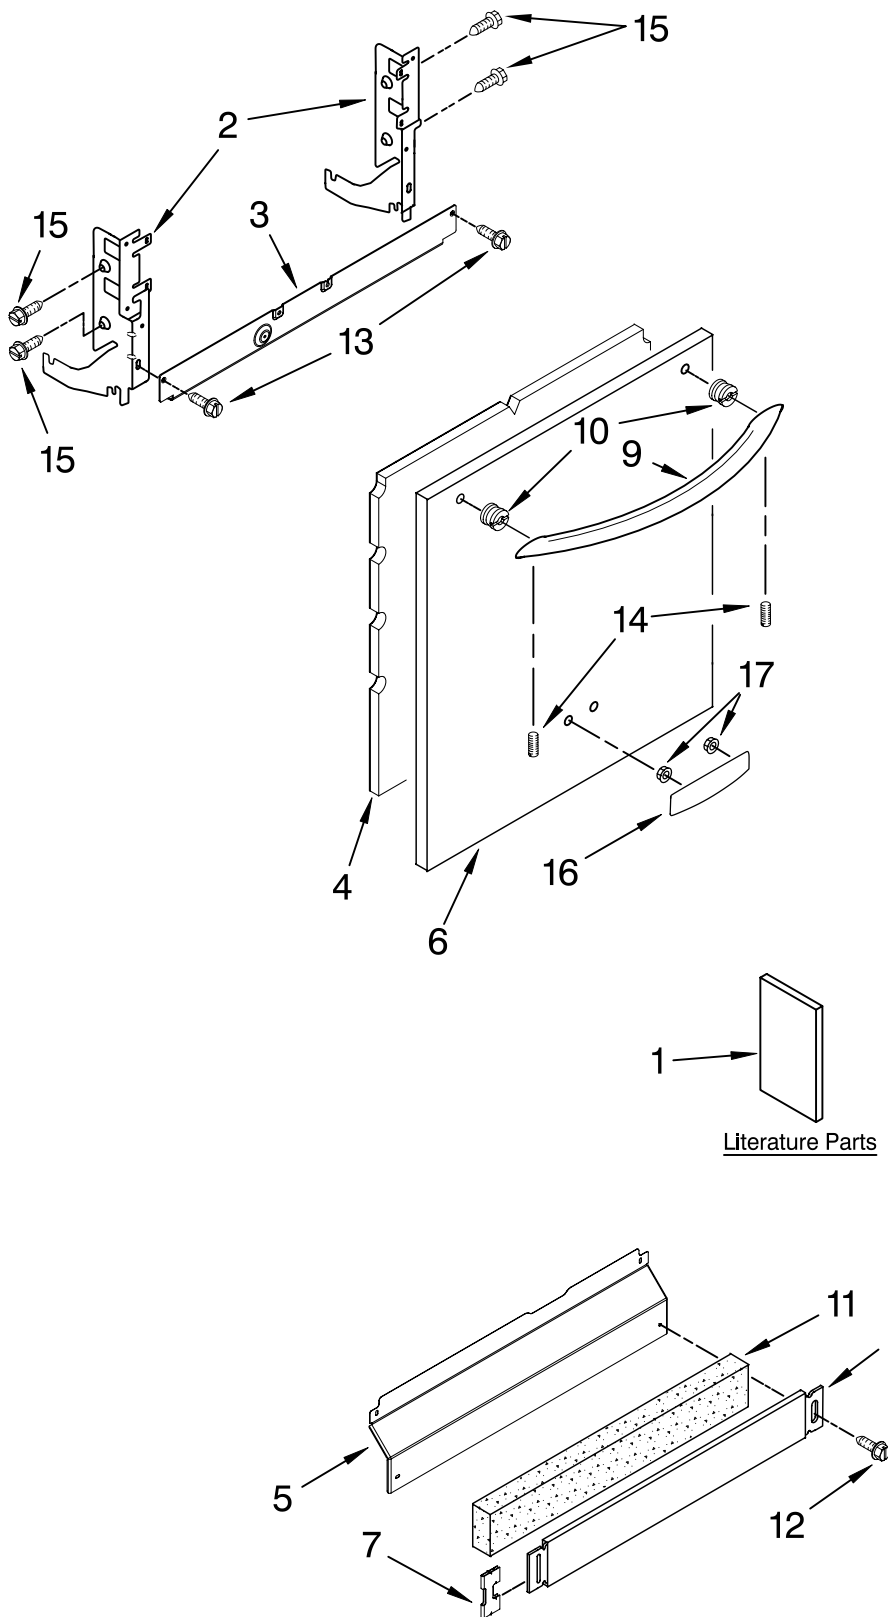

KitchenAid® DOOR AND PANEL PARTS

For Models: KUDU03FTBLO, KUDU03FTWHO, KUDU03FTSSO
(Black) (White) (Stainless)

UNDERCOUNTER
DISHWASHER

Illus. No.	Part No.	DESCRIPTION
1	W10078153	Literature Parts Instructions, Installation
	W10111124	Energy Guide
	8574093	Guide, Use & Care
	W10077824	Guide, Consumer Reference
	W10082651	Tech Sheet
2	8534854	Arm, Hinge Left
	8534853	Right
3	8564886	Stiffener, Door
4	8542577	Insulation, Door
5		Access Panel
	8573255	Black
	8573256	White
6		Panel, Full Front (Includes Items 4, 10, 16 & 17)
	W10078007	Black
	W10078008	White
	W10078010	Stainless
7	8269016	Clip, Grounding
8		Toe Panel (Includes Items 7 & 11)
	8558252	Black
	8558253	White
9		Handle (Includes Item 14)
	W10083936	Black
	W10083937	White
	W10083935	Stainless
10	8564951	Stud, Mounting
11	W10073550	Insulation, Toe Panel
12		Screw
	302868	Black
	3400836	White
13	304392	Screw
14	8534008	Screw
15	3400071	Screw
16		Nameplate
	W10021860	Black
	W10021870	White
	W10021850	Stainless
17	2004333	Nut

FOR ORDERING INFORMATION REFER TO PARTS PRICE LIST

CONTROL PANEL PARTS

For Models: KUDU03FTBL0, KUDU03FTWH0, KUDU03FTSS0
 (Black) (White) (Stainless)

Illus. No.	Part No.	DESCRIPTION
1		Console Assembly (Includes Insert)
	W10078067	Black
	W10078068	White
	W10084133	Stainless
2	8546546	Clip, Bi-Metal
3	661663	Bi-Metal
4	3369051	Screw (6)
5	W10077360	Latch Assembly
6	8575276	Control, Electronic
7	W10134019	Switch, Door