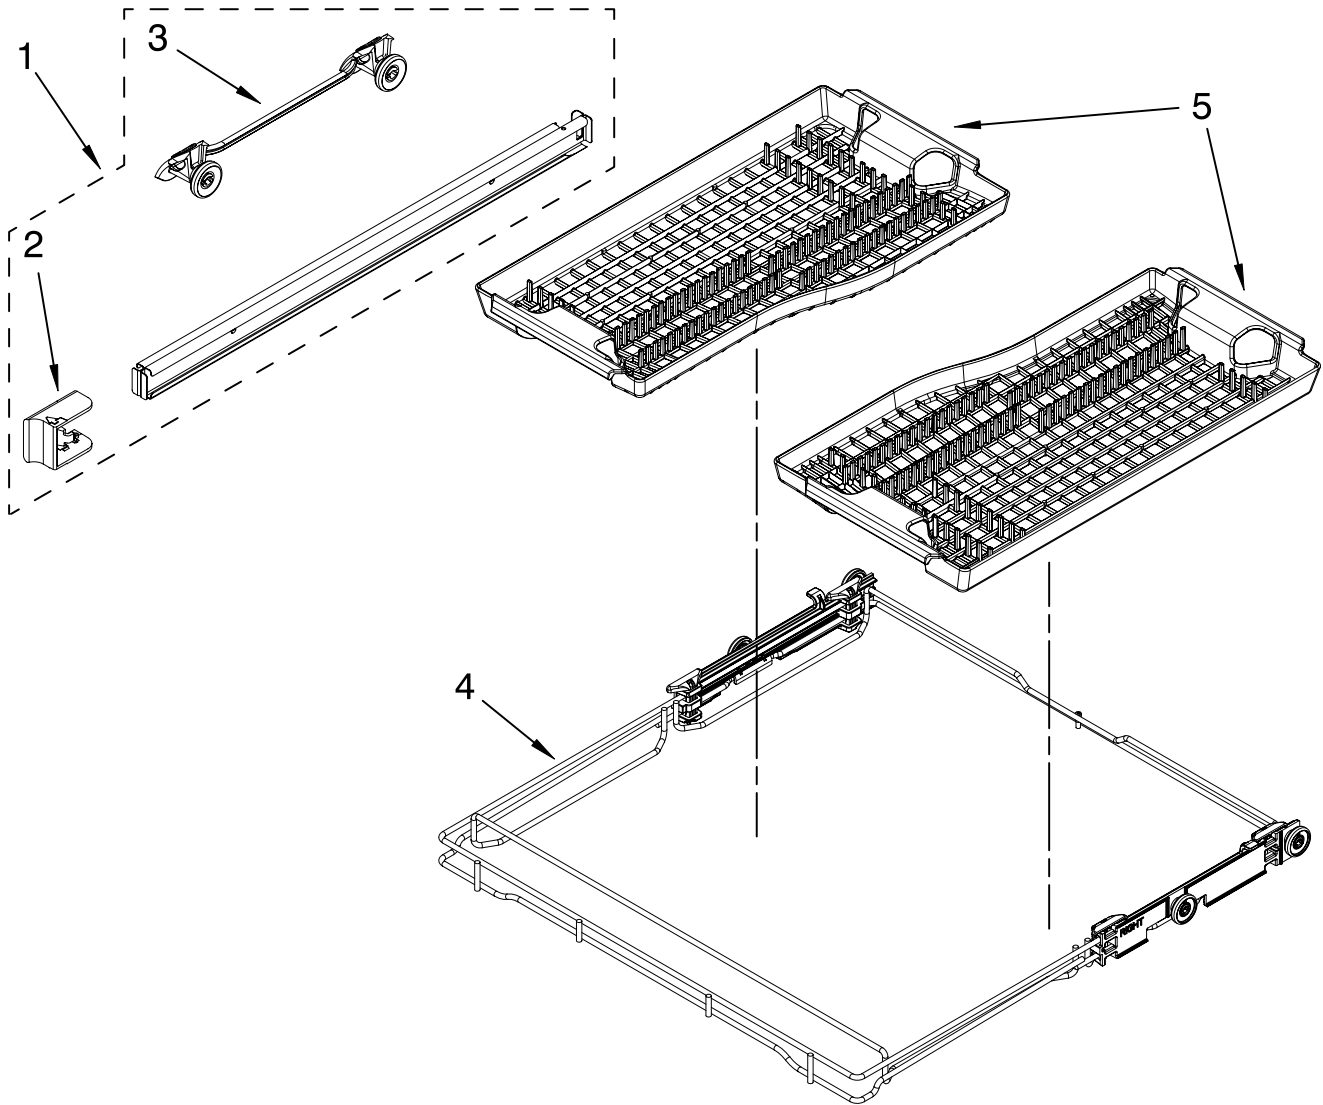

FOR ORDERING INFORMATION REFER TO PARTS PRICE LIST

THIRD LEVEL RACK AND TRACK PARTS

For Models: KUDU03FTBL0, KUDU03FTWH0, KUDU03FTSS0

(Black)

(White)

(Stainless)

Illus. No.	Part No.	DESCRIPTION
1		Track Assembly
	W10077855	Right
	W10077856	Left
2	W10077854	Stop, Track
3	8564899	Mount, Track
4	8564900	Rack Assembly (Third Level)
5	8564901	Basket- TLR