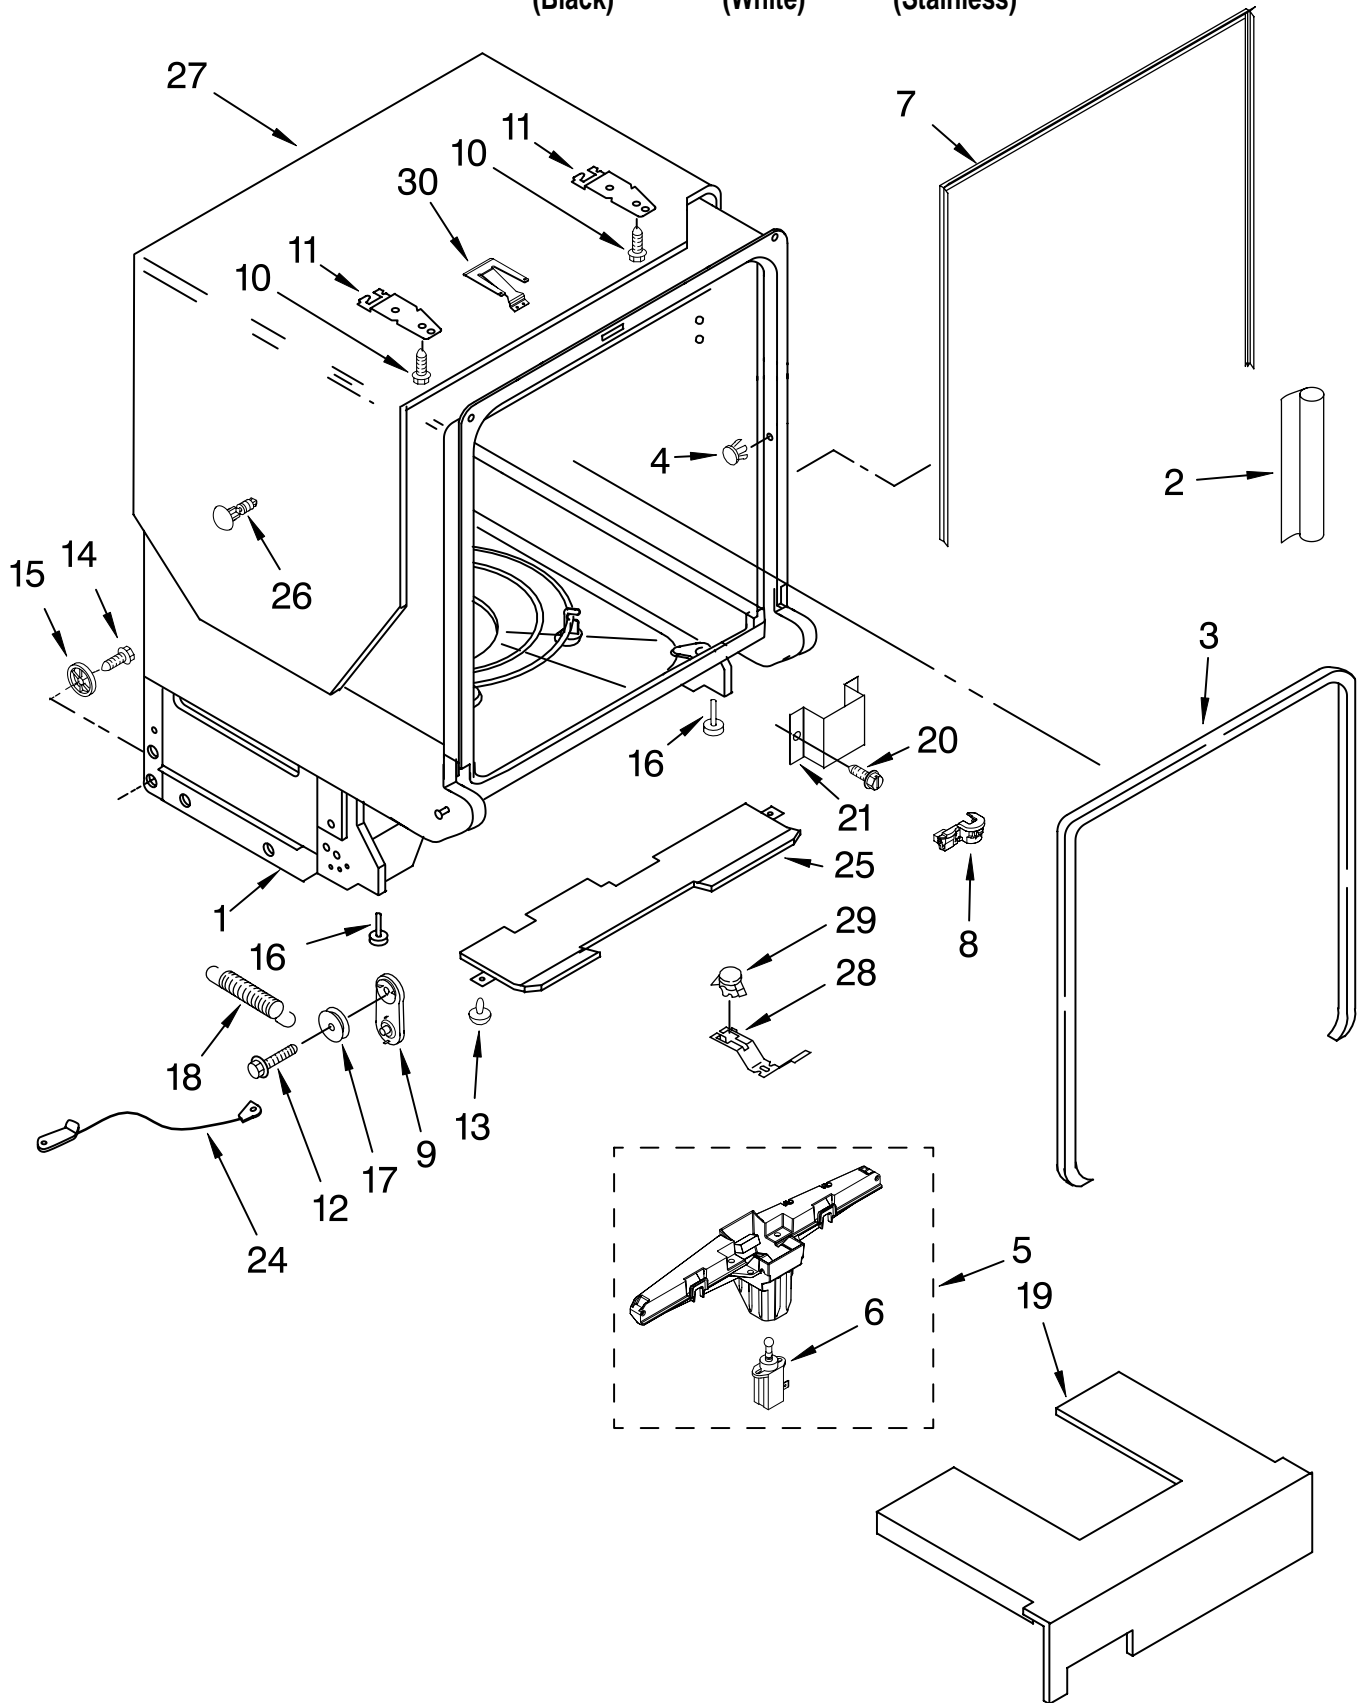

TUB AND FRAME PARTS

For Models: KUDU03FTBL0, KUDU03FTWH0, KUDU03FTSS0

(Black)

(White)

(Stainless)

FOR ORDERING INFORMATION REFER TO PARTS PRICE LIST

TUB AND FRAME PARTS

For Models: KUDU03FTBL0, KUDU03FTWH0, KUDU03FTSS0

(Black)

(White)

(Stainless)

Illus. No.	Part No.	DESCRIPTION
1	W10053130	Tub Assembly
2	8574123	Barrier, Moisture Undercounter
3	W10112096	Door Seal
4	8270119	Plug Tub (2)
5	8572661	Actuator Assembly
6	8559844	Motor, Wax
7	8269110	Seal, Cabinet
8	8573061	Strain Relief
9	8270021	Mount, Door Balance
10	3367670	Screw
11	8269145	Bracket, Undercounter
12	3400074	Screw (2)
13	3400924	Retainer, Push-in
14	3370389	Screw (2)
15	8268977	Wheel Leg
16	8524584	Leveler, Leg
17	8524474	Wheel, door Balance
18	8270020	Spring, Door Balance
19	8545574	Absorber, Sound
20	3400892	Screw
21	8268991	Cover, Terminal Box
24	8535568	Link, Door Balance
25	8268587	Insulator, Sound
26	304666	Retainer, Push (2)
27	8573239	Shield, Sound Tub
28	9742648	Bracket, Thermostat
29	661566	Thermostat
30	W10077370	Strike, Latch

FOR ORDERING INFORMATION REFER TO PARTS PRICE LIST