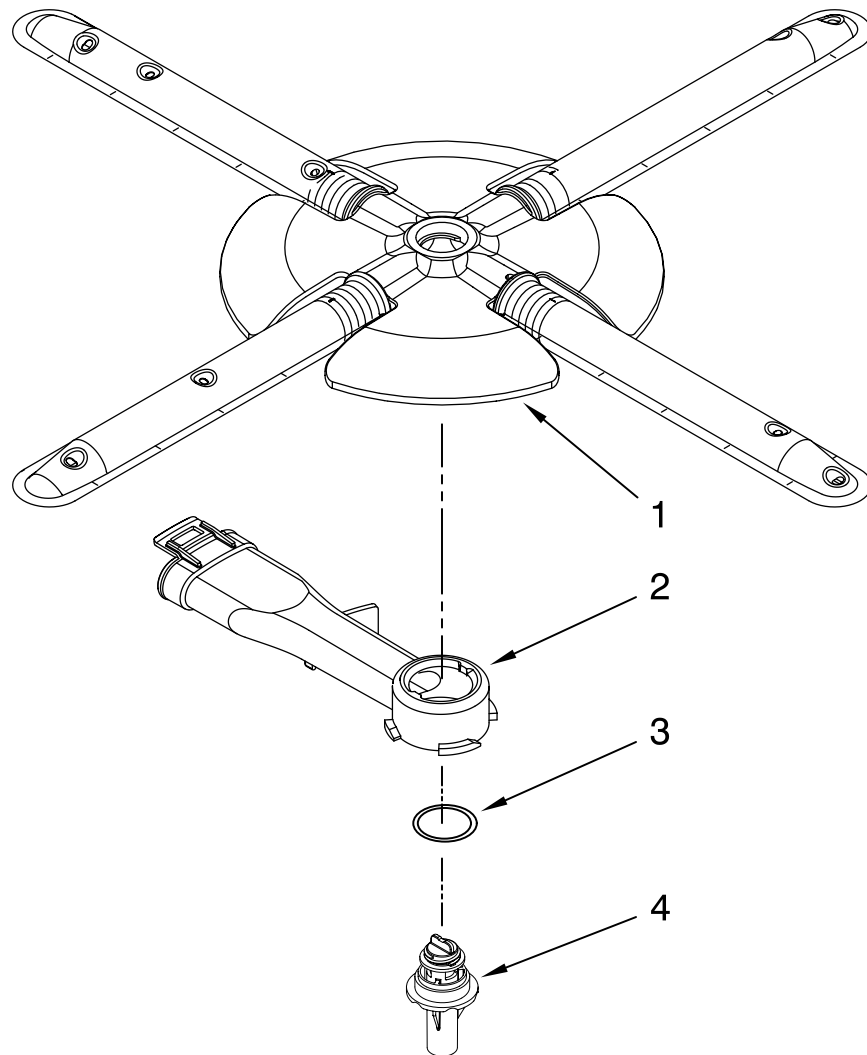

Illus. No.	Part No.	DESCRIPTION
6	8269259	Gasket, Vent
7	W10077877	Deflector, Vent (Also Order Item 6)
8	W10077882	Dispenser, Assembly
9	W10077881	Knob, Rinse Aid
10	8545608	Harness, Vent Motor

Illus. No.	Part No.	DESCRIPTION
12	W10078202	Wiring Harness
13	8281154	Screw (6)
14	8535660	Seal, Console/door
15	8535637	Bracket, Dispenser
16	8531865	Shield, Dispenser

FOR ORDERING INFORMATION REFER TO PARTS PRICE LIST

LOWER WASHARM AND STRAINER PARTS

For Models: KUDU03FTBL0, KUDU03FTWH0, KUDU03FTSS0

(Black)

(White)

(Stainless)

Illus. No.	Part No.	DESCRIPTION
1	W10077965	Wash Arm Assembly
2	W10077899	Cap, Internal Rear Feed (Also Order Item 3)
3	8268340	Seal, Sprayarm
4	W10077898	Hub, Lower Sprayarm (Also Order Item 3)

FOR ORDERING INFORMATION REFER TO PARTS PRICE LIST

HEATER PARTS

For Models: KUDU03FTBL0, KUDU03FTWH0, KUDU03FTSS0
 (Black) (White) (Stainless)

Illus. No.	Part No.	DESCRIPTION
1	8537057	Heater Element Assembly (Also Includes Item 2)
2	717273	Washer, Heater Element
3	8268548	Nut, Heater Element
4	3400931	Retainer, Spring Grip