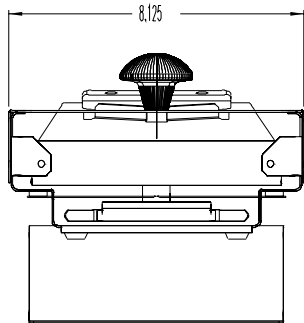

970-A BAGEL SABER

SPECIFICATIONS

DIMENSIONS

MODEL NUMBER	DESCRIPTION	WIDTH IN. (CM)	HEIGHT IN. (CM)	DEPTH IN. (CM)	SHIPPING WEIGHT* LB. (KG.)
970-A	Bagel Saber	7 (17.78)	3 ¹ / ₂ (8.89)	10 ³ / ₄ (27.31)	6 (2.72)

* The shipping cube for both units measures 0.47 cu. ft. (.013 cu. m)

BAGEL SABER

970-036

970-A BAGEL SABER

Model 970-A

Prince Castle model 970-A Bagel Saber™ is designed to deliver a perfectly sliced bagel quickly and easily. Simply place a bagel in the Bagel Saber and with one forward stroke, you get two perfectly sliced bagel halves.