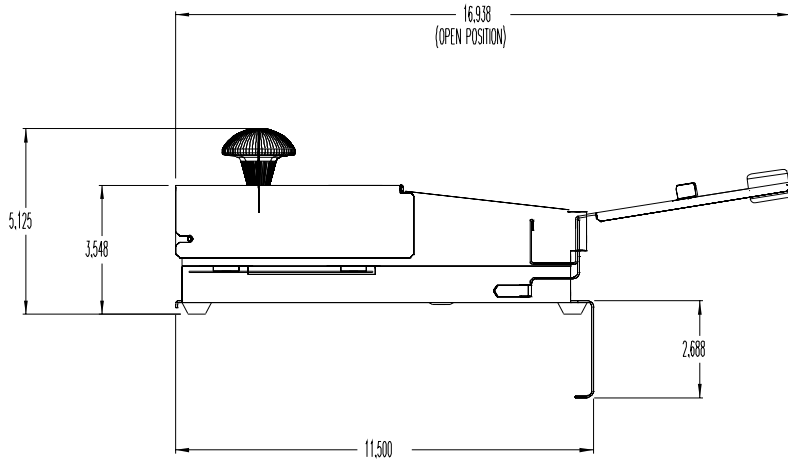

970-A BAGEL SABER

SPECIFICATIONS

DIMENSIONS

MODEL NUMBER	DESCRIPTION	WIDTH IN. (CM)	HEIGHT IN. (CM)	DEPTH IN. (CM)	SHIPPING WEIGHT* LB. (KG.)
970-A	Bagel Saber	7 (17.78)	3 ¹ / ₂ (8.89)	10 ³ / ₄ (27.31)	6 (2.72)

* The shipping cube for both units measures 0.47 cu. ft. (.013 cu. m)

BAGEL SABER

970-036

970-A BAGEL SABER

Model 970-A

Prince Castle model 970-A Bagel Saber™ is designed to deliver a perfectly sliced bagel quickly and easily. Simply place a bagel in the Bagel Saber and with one forward stroke, you get two perfectly sliced bagel halves.