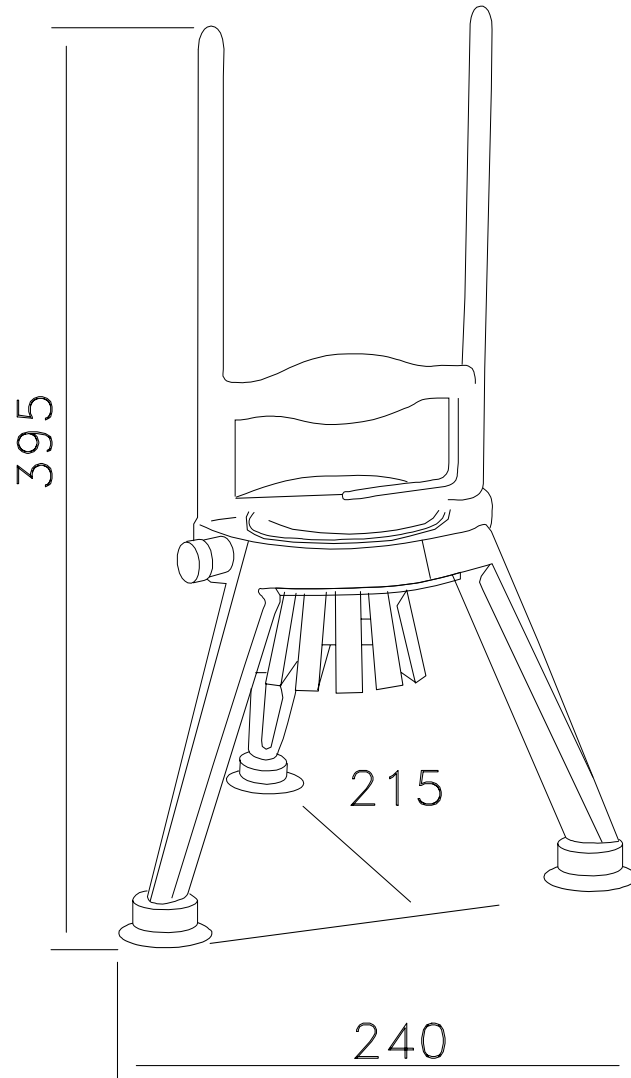

DITO

Electrolux

601161, 601164, 601163, 601162