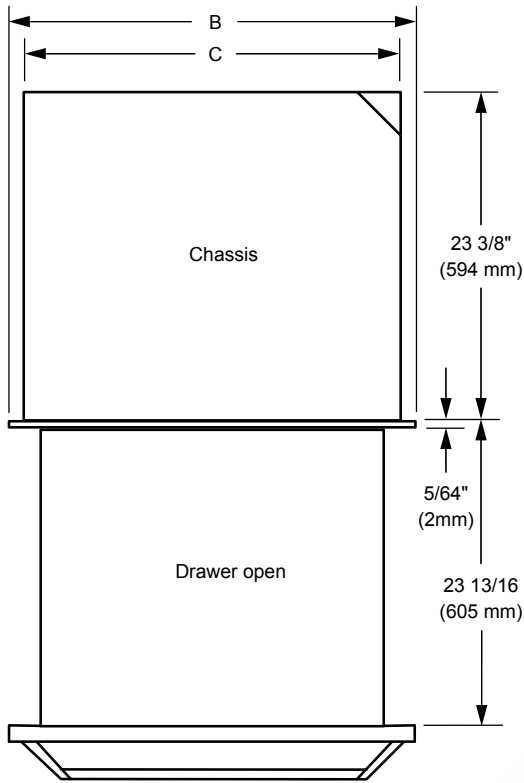

**CUTOUTS DIMENSIONS**  
**CUTOUT DEPTH: 24" MIN. (610mm)**

# EWD, MWDV, MWDH, PWD Warming Drawers

102907

24", 27", 30", 36" Wide,  
Warming Drawers

2/2

**PLANNING  
GUIDE**

**OVERALL DIMENSIONS  
TOP VIEW  
(EWD SERIES SHOWN)**

**DRAWER FACE DIMENSIONS  
(MW SERIES SHOWN)**

**CHASSIS DIMENSIONS**

**HANDLE DIMENSIONS**

Model	"A" Drawer Face Width	"B" Chassis Face Width	"C" Chassis Width
EWD24	24" (610 mm)	23 5/8" (600 mm)	22 7/16" (570 mm)
EWD27	27" (686 mm)	26 5/8" (676mm)	25 7/16" (646 mm)
MWDH27			
MWDV27			
PWD27	30" (762 mm)	29 5/8" (752 mm)	28 7/16" (722 mm)
EWD30			
MWDH30			
MWDV30			
PWD30	36" (914 mm)	35 5/8" (905mm)	34 7/16" (875 mm)
EWD36			

**CHASSIS DIMENSIONS  
(IWD SHOWN)**

Warming Drawer Model No.	Dimension "A" Drawer Face Width	Dimension "B" Chassis Face Width	Dimension "C" Drawer Face Height	Dimension "D" Chassis Depth	Dimension "E" Drawer depth	Dimension "F" Chassis Height
IWD24	22 5/16" (567 mm)	21 7/8" (556 mm)	8 15/16" (227 mm)	23 3/8" (594 mm)	23 13/16" (605 mm)	9" (229 mm)
IWD27	25 5/16" (643 mm)	24 7/8" (632 mm)				
IWD30	28 5/16" (719 mm)	27 7/8" (708 mm)				