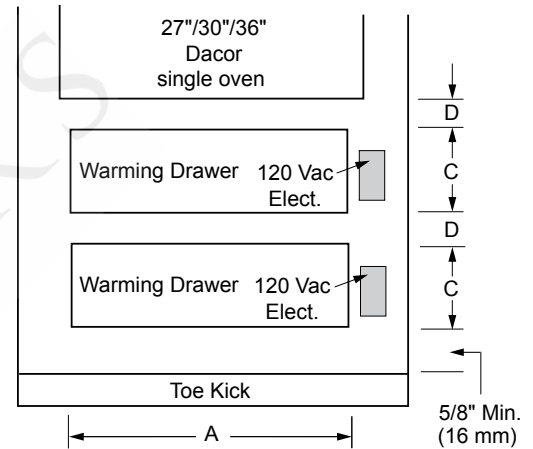

# EWD, MWDV, MWDH, PWD Warming Drawers

102907

24", 27", 30", 36" Wide,  
Warming Drawers

1/2

**PLANNING  
GUIDE**

Model	"A" Cutout Width	"B" Min. Width to Adjacent Doors/Drawers	"C" Cutout Height	"D" Min. Vertical Gap Between Cutouts
IWD24	22 1/2" (572mm)	24 1/4" (616mm)	9 1/8" (232mm)	1 1/16" (27mm)
EWD24				
EWD27	25 1/2" (648mm)	27 1/4" (692mm)		
MWDH27				
MWDV27				
PWD27	28 1/2" (724mm)	30 1/4" (768mm)		
EWD30				
MWDH30				
MWDV30				
PWD30				
EWD36	34 1/2" (876mm)	36 1/4" (921mm)		

**CUTOUTS DIMENSIONS**  
**CUTOUT DEPTH: 24" MIN. (610mm)**

# IWD Warming Drawer

**dacor**  
The Life of the Kitchen.®

102907

**24", 27", 30" Wide,  
Warming Drawer**

1/1

**PLANNING  
GUIDE**

**OVERALL DIMENSIONS - IWD SERIES  
TOP VIEW**

**DRAWER FACE DIMENSIONS  
(IWD SERIES SHOWN)**

**CHASSIS DIMENSIONS  
(IWD SHOWN)**

Warming Drawer Model No.	Dimension "A" Drawer Face Width	Dimension "B" Chassis Face Width	Dimension "C" Drawer Face Height	Dimension "D" Chassis Depth	Dimension "E" Drawer depth	Dimension "F" Chassis Height
IWD24	22 5/16" (567 mm)	21 7/8" (556 mm)	8 15/16" (227 mm)	23 3/8" (594 mm)	23 13/16" (605 mm)	9" (229 mm)
IWD27	25 5/16" (643 mm)	24 7/8" (632 mm)				
IWD30	28 5/16" (719 mm)	27 7/8" (708 mm)				