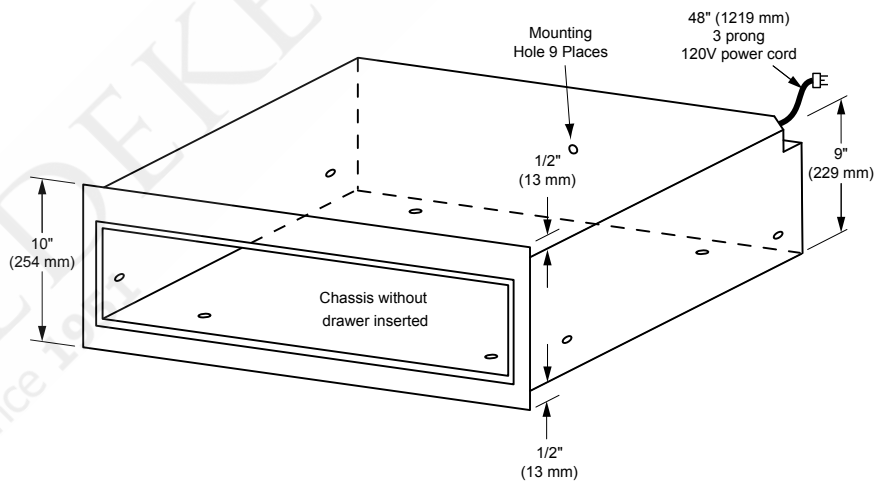

# EWD, MWDV, MWDH, PWD Warming Drawers

102907

24", 27", 30", 36" Wide,  
Warming Drawers

1/2

**PLANNING  
GUIDE**

Model	"A" Cutout Width	"B" Min. Width to Adjacent Doors/Drawers	"C" Cutout Height	"D" Min. Vertical Gap Between Cutouts
IWD24	22 1/2" (572mm)	24 1/4" (616mm)	9 1/8" (232mm)	1 1/16" (27mm)
EWD24				
EWD27	25 1/2" (648mm)	27 1/4" (692mm)		
MWDH27				
MWDV27				
PWD27	28 1/2" (724mm)	30 1/4" (768mm)		
EWD30				
MWDH30				
MWDV30				
PWD30				
EWD36	34 1/2" (876mm)	36 1/4" (921mm)		

**CUTOUTS DIMENSIONS**  
**CUTOUT DEPTH: 24" MIN. (610mm)**

# EWD, MWDV, MWDH, PWD Warming Drawers

102907

24", 27", 30", 36" Wide,  
Warming Drawers

2/2

**PLANNING  
GUIDE**

**OVERALL DIMENSIONS  
TOP VIEW  
(EWD SERIES SHOWN)**

**DRAWER FACE DIMENSIONS  
(MW SERIES SHOWN)**

**CHASSIS DIMENSIONS**

**HANDLE DIMENSIONS**

Model	"A" Drawer Face Width	"B" Chassis Face Width	"C" Chassis Width
EWD24	24" (610 mm)	23 5/8" (600 mm)	22 7/16" (570 mm)
EWD27	27" (686 mm)	26 5/8" (676mm)	25 7/16" (646 mm)
MWDH27			
MWDV27			
PWD27	30" (762 mm)	29 5/8" (752 mm)	28 7/16" (722 mm)
EWD30			
MWDH30			
MWDV30			
PWD30	36" (914 mm)	35 5/8" (905mm)	34 7/16" (875 mm)
EWD36			