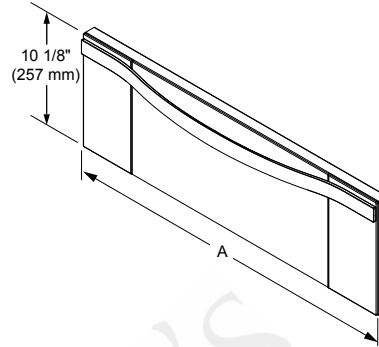

# EWD, MWDV, MWDH, PWD Warming Drawers

102907

24", 27", 30", 36" Wide,  
Warming Drawers

1/2

**PLANNING  
GUIDE**

Model	"A" Cutout Width	"B" Min. Width to Adjacent Doors/Drawers	"C" Cutout Height	"D" Min. Vertical Gap Between Cutouts
IWD24	22 1/2" (572mm)	24 1/4" (616mm)	9 1/8" (232mm)	1 1/16" (27mm)
EWD24				
EWD27	25 1/2" (648mm)	27 1/4" (692mm)		
MWDH27				
MWDV27				
PWD27	28 1/2" (724mm)	30 1/4" (768mm)		
EWD30				
MWDH30				
MWDV30				
PWD30				
EWD36	34 1/2" (876mm)	36 1/4" (921mm)		

**CUTOUTS DIMENSIONS**  
**CUTOUT DEPTH: 24" MIN. (610mm)**

# EWD, MWDV, MWDH, PWD Warming Drawers

102907

24", 27", 30", 36" Wide,  
Warming Drawers

2/2

**PLANNING  
GUIDE**

**OVERALL DIMENSIONS  
TOP VIEW  
(EWD SERIES SHOWN)**

**DRAWER FACE DIMENSIONS  
(MW SERIES SHOWN)**

**CHASSIS DIMENSIONS**

**HANDLE DIMENSIONS**

Model	"A" Drawer Face Width	"B" Chassis Face Width	"C" Chassis Width
EWD24	24" (610 mm)	23 5/8" (600 mm)	22 7/16" (570 mm)
EWD27	27" (686 mm)	26 5/8" (676mm)	25 7/16" (646 mm)
MWDH27			
MWDV27			
PWD27	30" (762 mm)	29 5/8" (752 mm)	28 7/16" (722 mm)
EWD30			
MWDH30			
MWDV30			
PWD30	36" (914 mm)	35 5/8" (905mm)	34 7/16" (875 mm)
EWD36			