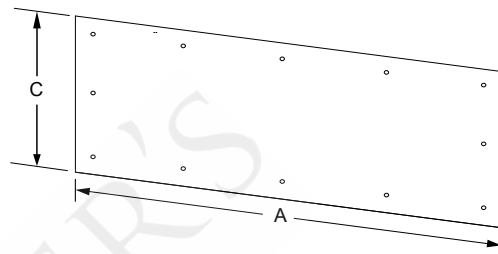

**CUTOUTS DIMENSIONS**  
**CUTOUT DEPTH: 24" MIN. (610mm)**

**WARMING DRAWER OVERALL DIMENSIONS**

# IWD Warming Drawer

**dacor**  
The Life of the Kitchen.®

102907

**24", 27", 30" Wide,  
Warming Drawer**

1/1

**PLANNING  
GUIDE**

**OVERALL DIMENSIONS - IWD SERIES  
TOP VIEW**

**DRAWER FACE DIMENSIONS  
(IWD SERIES SHOWN)**

**CHASSIS DIMENSIONS  
(IWD SHOWN)**

Warming Drawer Model No.	Dimension "A" Drawer Face Width	Dimension "B" Chassis Face Width	Dimension "C" Drawer Face Height	Dimension "D" Chassis Depth	Dimension "E" Drawer depth	Dimension "F" Chassis Height
IWD24	22 5/16" (567 mm)	21 7/8" (556 mm)	8 15/16" (227 mm)	23 3/8" (594 mm)	23 13/16" (605 mm)	9" (229 mm)
IWD27	25 5/16" (643 mm)	24 7/8" (632 mm)				
IWD30	28 5/16" (719 mm)	27 7/8" (708 mm)				