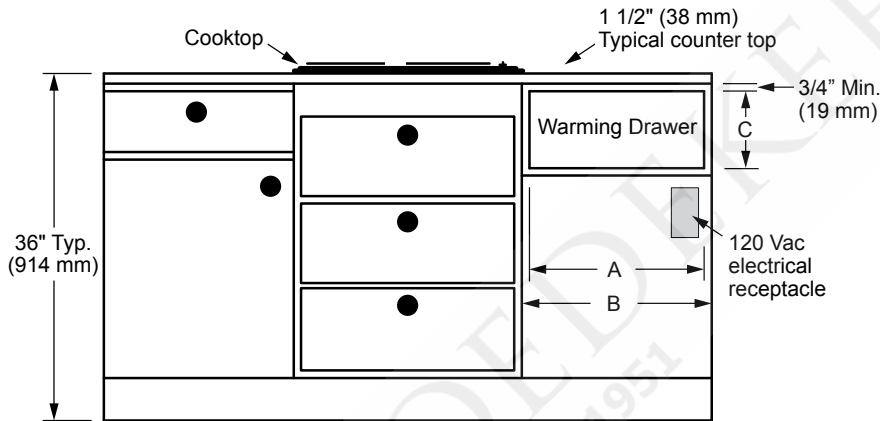

# EWD, MWDV, MWDH, PWD Warming Drawers

102907

24", 27", 30", 36" Wide,  
Warming Drawers

1/2

**PLANNING  
GUIDE**

Model	"A" Cutout Width	"B" Min. Width to Adjacent Doors/Drawers	"C" Cutout Height	"D" Min. Vertical Gap Between Cutouts
IWD24	22 1/2" (572mm)	24 1/4" (616mm)	9 1/8" (232mm)	1 1/16" (27mm)
EWD24				
EWD27	25 1/2" (648mm)	27 1/4" (692mm)		
MWDH27				
MWDV27				
PWD27	28 1/2" (724mm)	30 1/4" (768mm)		
EWD30				
MWDH30				
MWDV30				
PWD30				
EWD36	34 1/2" (876mm)	36 1/4" (921mm)		

**CUTOUTS DIMENSIONS**  
**CUTOUT DEPTH: 24" MIN. (610mm)**

# IWD Warming Drawer

**dacor**  
The Life of the Kitchen.®

102907

**24", 27", 30" Wide,  
Warming Drawer**

1/1

**PLANNING  
GUIDE**

**OVERALL DIMENSIONS - IWD SERIES  
TOP VIEW**

**DRAWER FACE DIMENSIONS  
(IWD SERIES SHOWN)**

**CHASSIS DIMENSIONS  
(IWD SHOWN)**

Warming Drawer Model No.	Dimension "A" Drawer Face Width	Dimension "B" Chassis Face Width	Dimension "C" Drawer Face Height	Dimension "D" Chassis Depth	Dimension "E" Drawer depth	Dimension "F" Chassis Height
IWD24	22 5/16" (567 mm)	21 7/8" (556 mm)	8 15/16" (227 mm)	23 3/8" (594 mm)	23 13/16" (605 mm)	9" (229 mm)
IWD27	25 5/16" (643 mm)	24 7/8" (632 mm)				
IWD30	28 5/16" (719 mm)	27 7/8" (708 mm)				