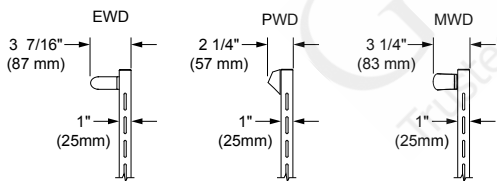

# EWD, MWDV, MWDH, PWD Warming Drawers

102907

24", 27", 30", 36" Wide,  
Warming Drawers

1/2

**PLANNING  
GUIDE**

Model	"A" Cutout Width	"B" Min. Width to Adjacent Doors/Drawers	"C" Cutout Height	"D" Min. Vertical Gap Between Cutouts
IWD24	22 1/2" (572mm)	24 1/4" (616mm)	9 1/8" (232mm)	1 1/16" (27mm)
EWD24				
EWD27	25 1/2" (648mm)	27 1/4" (692mm)		
MWDH27				
MWDV27				
PWD27	28 1/2" (724mm)	30 1/4" (768mm)		
EWD30				
MWDH30				
MWDV30				
PWD30				
EWD36	34 1/2" (876mm)	36 1/4" (921mm)		

**CUTOUTS DIMENSIONS**  
**CUTOUT DEPTH: 24" MIN. (610mm)**

# EWD, MWDV, MWDH, PWD Warming Drawers

102907

24", 27", 30", 36" Wide,  
Warming Drawers

2/2

**PLANNING  
GUIDE**

**OVERALL DIMENSIONS  
TOP VIEW  
(EWD SERIES SHOWN)**

**DRAWER FACE DIMENSIONS  
(MW SERIES SHOWN)**

**CHASSIS DIMENSIONS**

**HANDLE DIMENSIONS**

Model	"A" Drawer Face Width	"B" Chassis Face Width	"C" Chassis Width
EWD24	24" (610 mm)	23 5/8" (600 mm)	22 7/16" (570 mm)
EWD27	27" (686 mm)	26 5/8" (676mm)	25 7/16" (646 mm)
MWDH27			
MWDV27			
PWD27	30" (762 mm)	29 5/8" (752 mm)	28 7/16" (722 mm)
EWD30			
MWDH30			
MWDV30			
PWD30	36" (914 mm)	35 5/8" (905mm)	34 7/16" (875 mm)
EWD36			