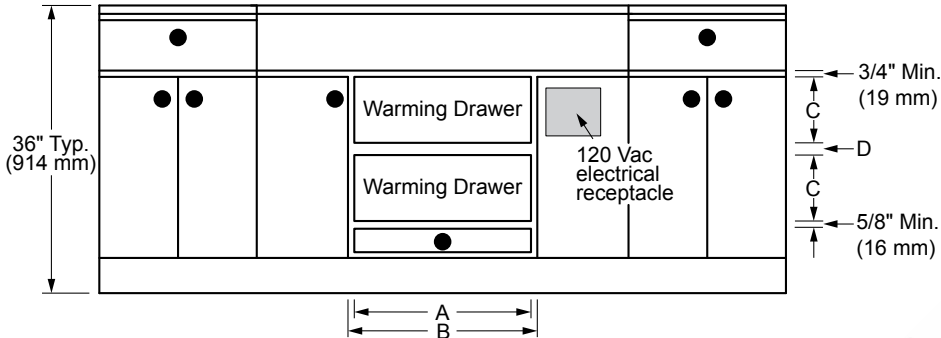

# EWD, MWDV, MWDH, PWD Warming Drawers

102907

24", 27", 30", 36" Wide,  
Warming Drawers

1/2

**PLANNING  
GUIDE**

Model	"A" Cutout Width	"B" Min. Width to Adjacent Doors/Drawers	"C" Cutout Height	"D" Min. Vertical Gap Between Cutouts
IWD24	22 1/2" (572mm)	24 1/4" (616mm)	9 1/8" (232mm)	1 1/16" (27mm)
EWD24				
EWD27	25 1/2" (648mm)	27 1/4" (692mm)		
MWDH27				
MWDV27				
PWD27	28 1/2" (724mm)	30 1/4" (768mm)		
EWD30				
MWDH30				
MWDV30				
PWD30				
EWD36	34 1/2" (876mm)	36 1/4" (921mm)		

**CUTOUTS DIMENSIONS**  
**CUTOUT DEPTH: 24" MIN. (610mm)**

**CHASSIS DIMENSIONS**

**HANDLE DIMENSIONS**

Model	"A" Drawer Face Width	"B" Chassis Face Width	"C" Chassis Width
EWD24	24" (610 mm)	23 5/8" (600 mm)	22 7/16" (570 mm)
EWD27	27" (686 mm)	26 5/8" (676mm)	25 7/16" (646 mm)
MWDH27			
MWDV27			
PWD27	30" (762 mm)	29 5/8" (752 mm)	28 7/16" (722 mm)
EWD30			
MWDH30			
MWDV30			
PWD30	36" (914 mm)	35 5/8" (905mm)	34 7/16" (875 mm)
EWD36			

**CHASSIS DIMENSIONS  
(IWD SHOWN)**

Warming Drawer Model No.	Dimension "A" Drawer Face Width	Dimension "B" Chassis Face Width	Dimension "C" Drawer Face Height	Dimension "D" Chassis Depth	Dimension "E" Drawer depth	Dimension "F" Chassis Height
IWD24	22 5/16" (567 mm)	21 7/8" (556 mm)	8 15/16" (227 mm)	23 3/8" (594 mm)	23 13/16" (605 mm)	9" (229 mm)
IWD27	25 5/16" (643 mm)	24 7/8" (632 mm)				
IWD30	28 5/16" (719 mm)	27 7/8" (708 mm)				