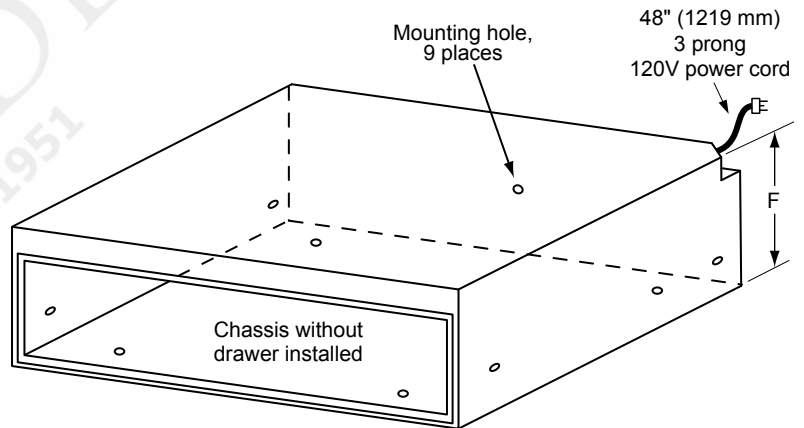

**WARMING DRAWER OVERALL DIMENSIONS**

# IWD Warming Drawer

**dacor**  
The Life of the Kitchen.®

102907

**24", 27", 30" Wide,  
Warming Drawer**

1/1

**PLANNING  
GUIDE**

**OVERALL DIMENSIONS - IWD SERIES  
TOP VIEW**

**DRAWER FACE DIMENSIONS  
(IWD SERIES SHOWN)**

**CHASSIS DIMENSIONS  
(IWD SHOWN)**

Warming Drawer Model No.	Dimension "A" Drawer Face Width	Dimension "B" Chassis Face Width	Dimension "C" Drawer Face Height	Dimension "D" Chassis Depth	Dimension "E" Drawer depth	Dimension "F" Chassis Height
IWD24	22 5/16" (567 mm)	21 7/8" (556 mm)	8 15/16" (227 mm)	23 3/8" (594 mm)	23 13/16" (605 mm)	9" (229 mm)
IWD27	25 5/16" (643 mm)	24 7/8" (632 mm)				
IWD30	28 5/16" (719 mm)	27 7/8" (708 mm)				