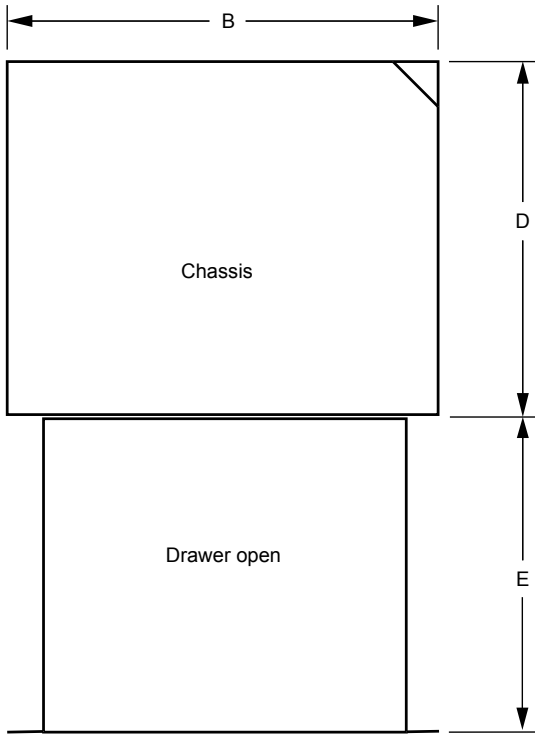

**CUTOUTS DIMENSIONS**  
**CUTOUT DEPTH: 24" MIN. (610mm)**

**WARMING DRAWER OVERALL DIMENSIONS**

# IWD Warming Drawer

**dacor**  
The Life of the Kitchen.®

102907

**24", 27", 30" Wide,  
Warming Drawer**

1/1

**PLANNING  
GUIDE**

**OVERALL DIMENSIONS - IWD SERIES  
TOP VIEW**

**DRAWER FACE DIMENSIONS  
(IWD SERIES SHOWN)**

**CHASSIS DIMENSIONS  
(IWD SHOWN)**

Warming Drawer Model No.	Dimension "A" Drawer Face Width	Dimension "B" Chassis Face Width	Dimension "C" Drawer Face Height	Dimension "D" Chassis Depth	Dimension "E" Drawer depth	Dimension "F" Chassis Height
IWD24	22 5/16" (567 mm)	21 7/8" (556 mm)	8 15/16" (227 mm)	23 3/8" (594 mm)	23 13/16" (605 mm)	9" (229 mm)
IWD27	25 5/16" (643 mm)	24 7/8" (632 mm)				
IWD30	28 5/16" (719 mm)	27 7/8" (708 mm)				