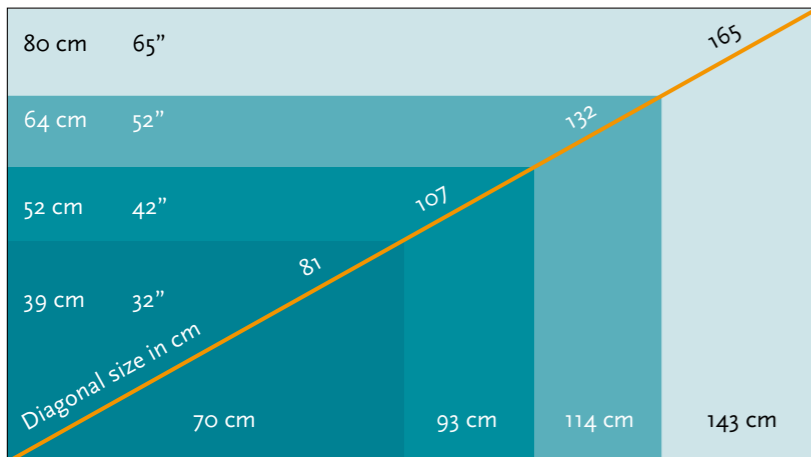

- 32"/42"/52"/65"
- Philips Professional LCD
- Long lifetime
- High Brightness
- Very precise touch
- Multitouch
- Software independent
- Build in speakers
- Steel Housing