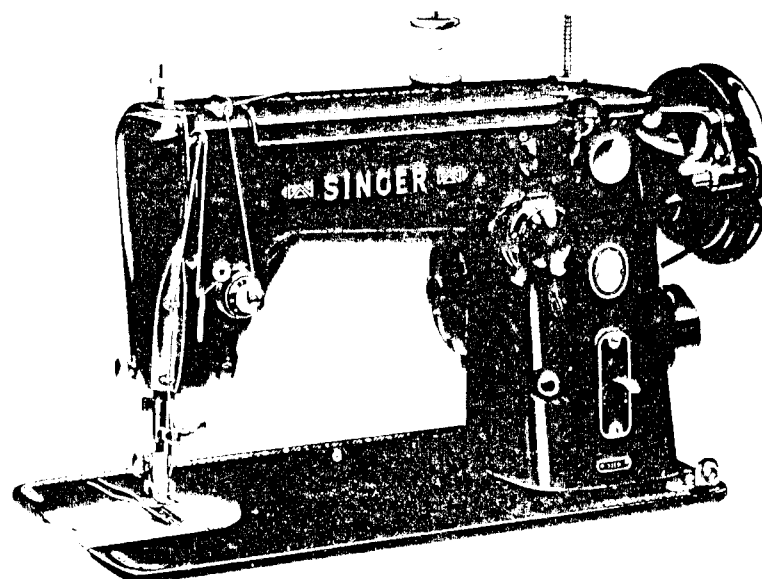

SINGER
306K25

Machine No. 306K25

List of Parts—Machine No. 306K25

ATTACHMENT SET 168977

55623	Bobbin (4)
81245	Binder
86742	Ruffler
105248	Presser Foot
105251	Special Purpose Foot
161127	Zipper Foot
161133	Tube of Oil
161294	Screwdriver (LG)
161295	Screwdriver (SM)
161455	All Purpose Foot
173090	Throat Plate
189632	Embroidery Plate
189648	Button Foot
2029(206x13)	Needles 11 (3) 14 (3)
2035(306x1)	Needles (Twin) 14 (3)