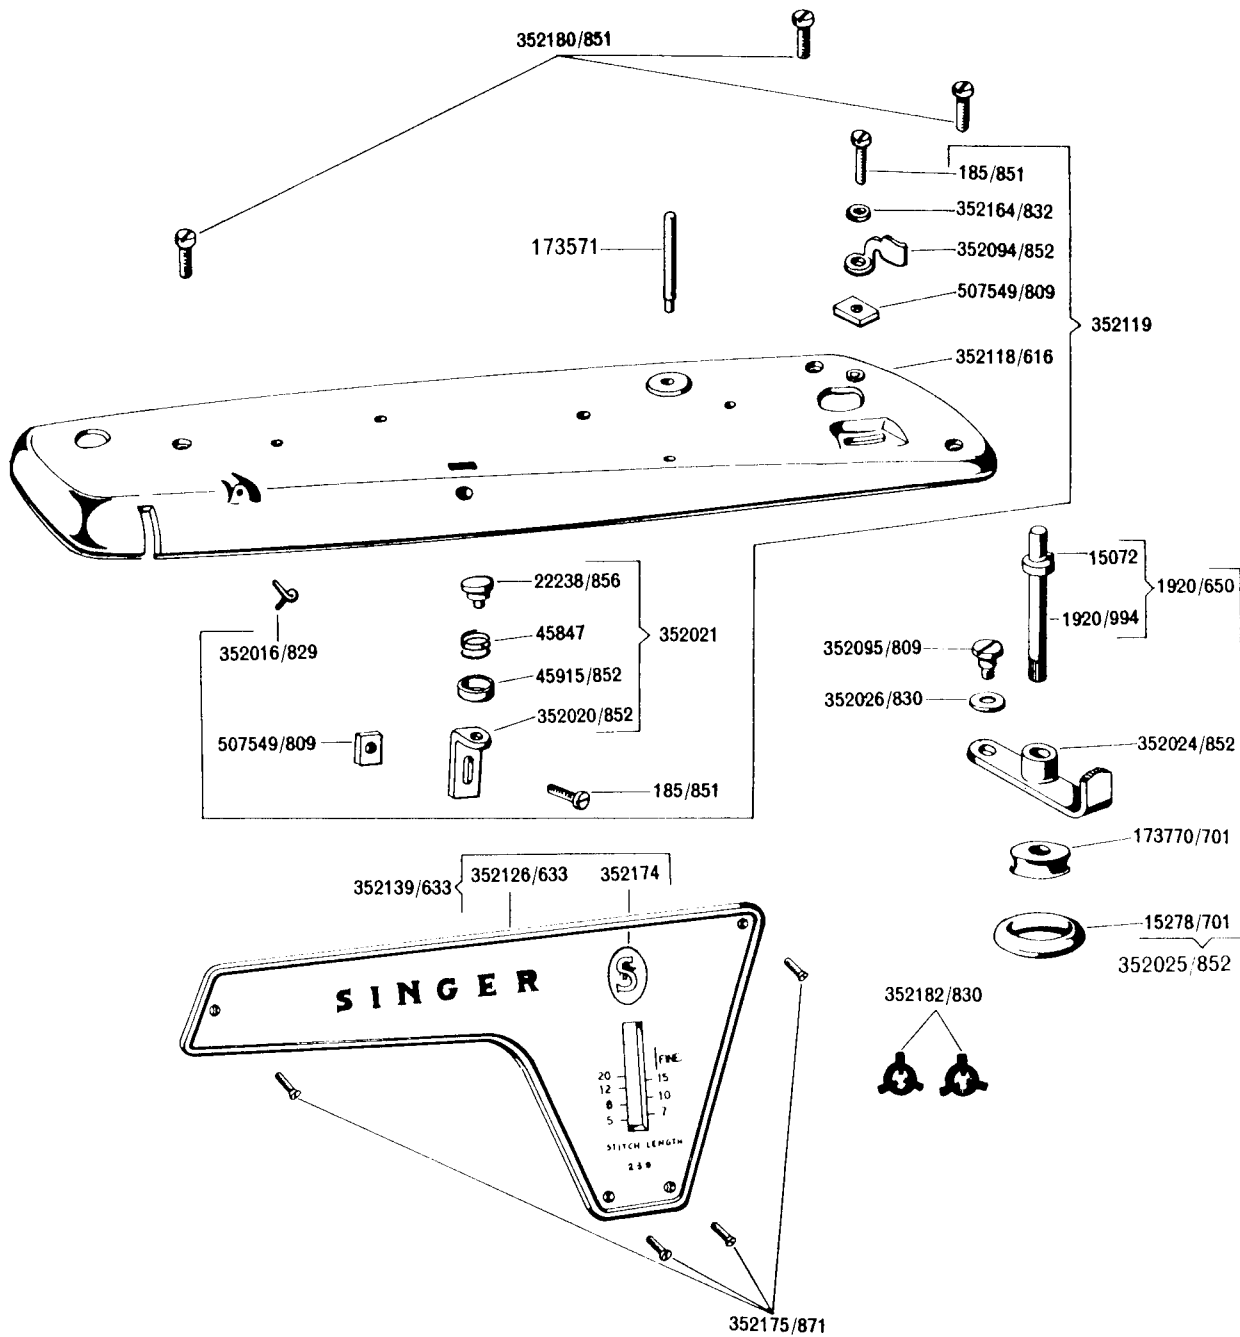

SINGER

239

List of Parts-Machine No. 239

ATTACHMENT SET 161844

- | | |
|------------|------------------|
| 81348 | Bobbins (3) |
| 161295 | Screwdriver (30) |
| 161307 | Threader Wire |
| 352183 | Feed Cover Plate |
| 2020(15x1) | Needles 14 (3) |

motor belt # 193066

List of Parts-Machine No. 239

List of Parts-Machine No. 239

List of Parts-Machine No. 239

cat. 2020

model 53

SINGER

Accessories
239
Sewing Machine