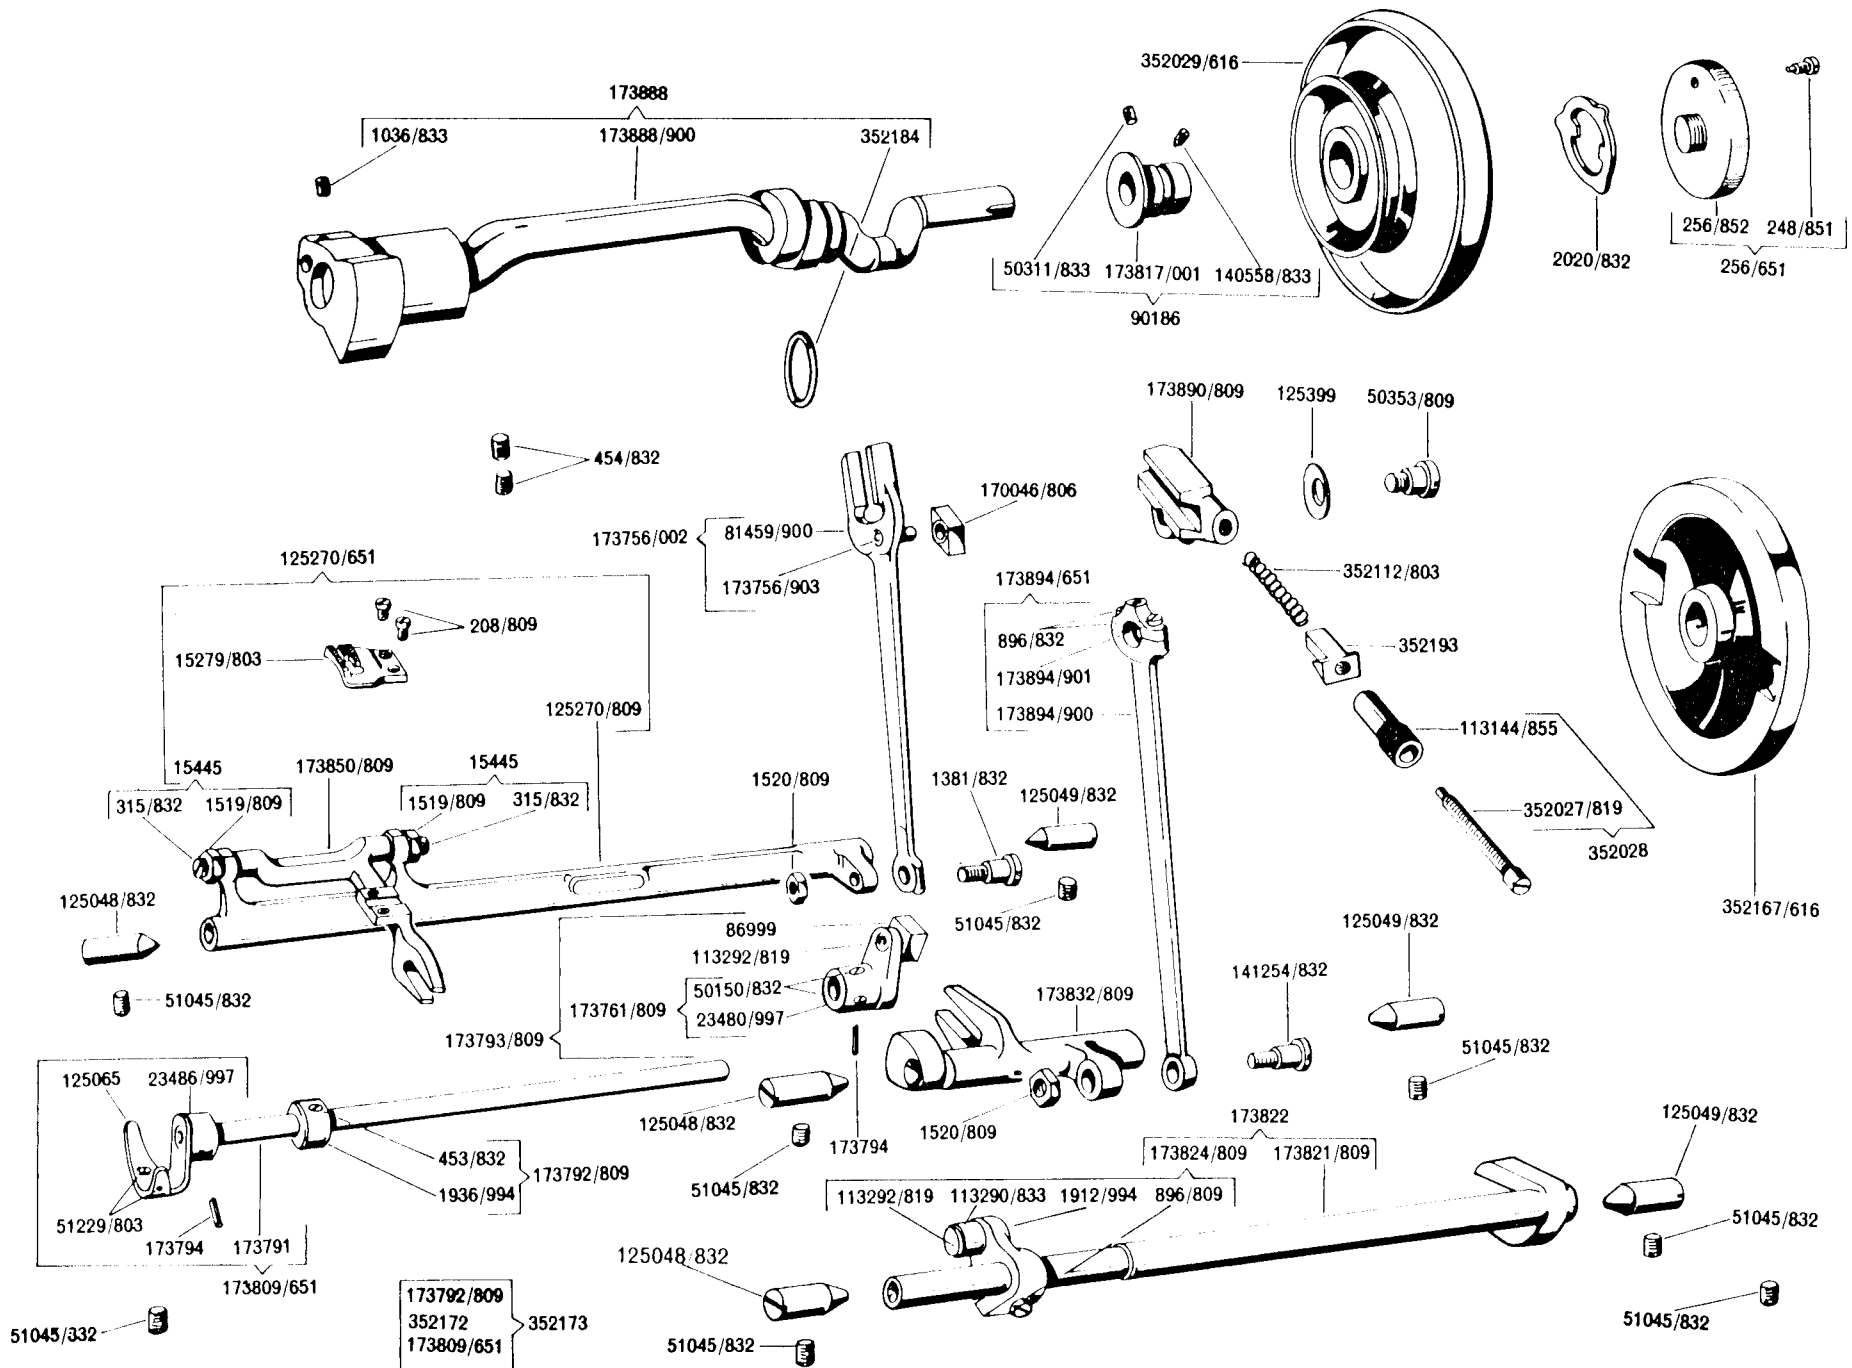

SINGER

239

List of Parts-Machine No. 239

ATTACHMENT SET 161844

- | | |
|------------|------------------|
| 81348 | Bobbins (3) |
| 161295 | Screwdriver (30) |
| 161307 | Threader Wire |
| 352183 | Feed Cover Plate |
| 2020(15x1) | Needles 14 (3) |

motor belt # 193066

List of Parts-Machine No. 239

List of Parts-Machine No. 239

List of Parts-Machine No. 239

cat. 2020

model 53

SINGER

Accessories
239
Sewing Machine