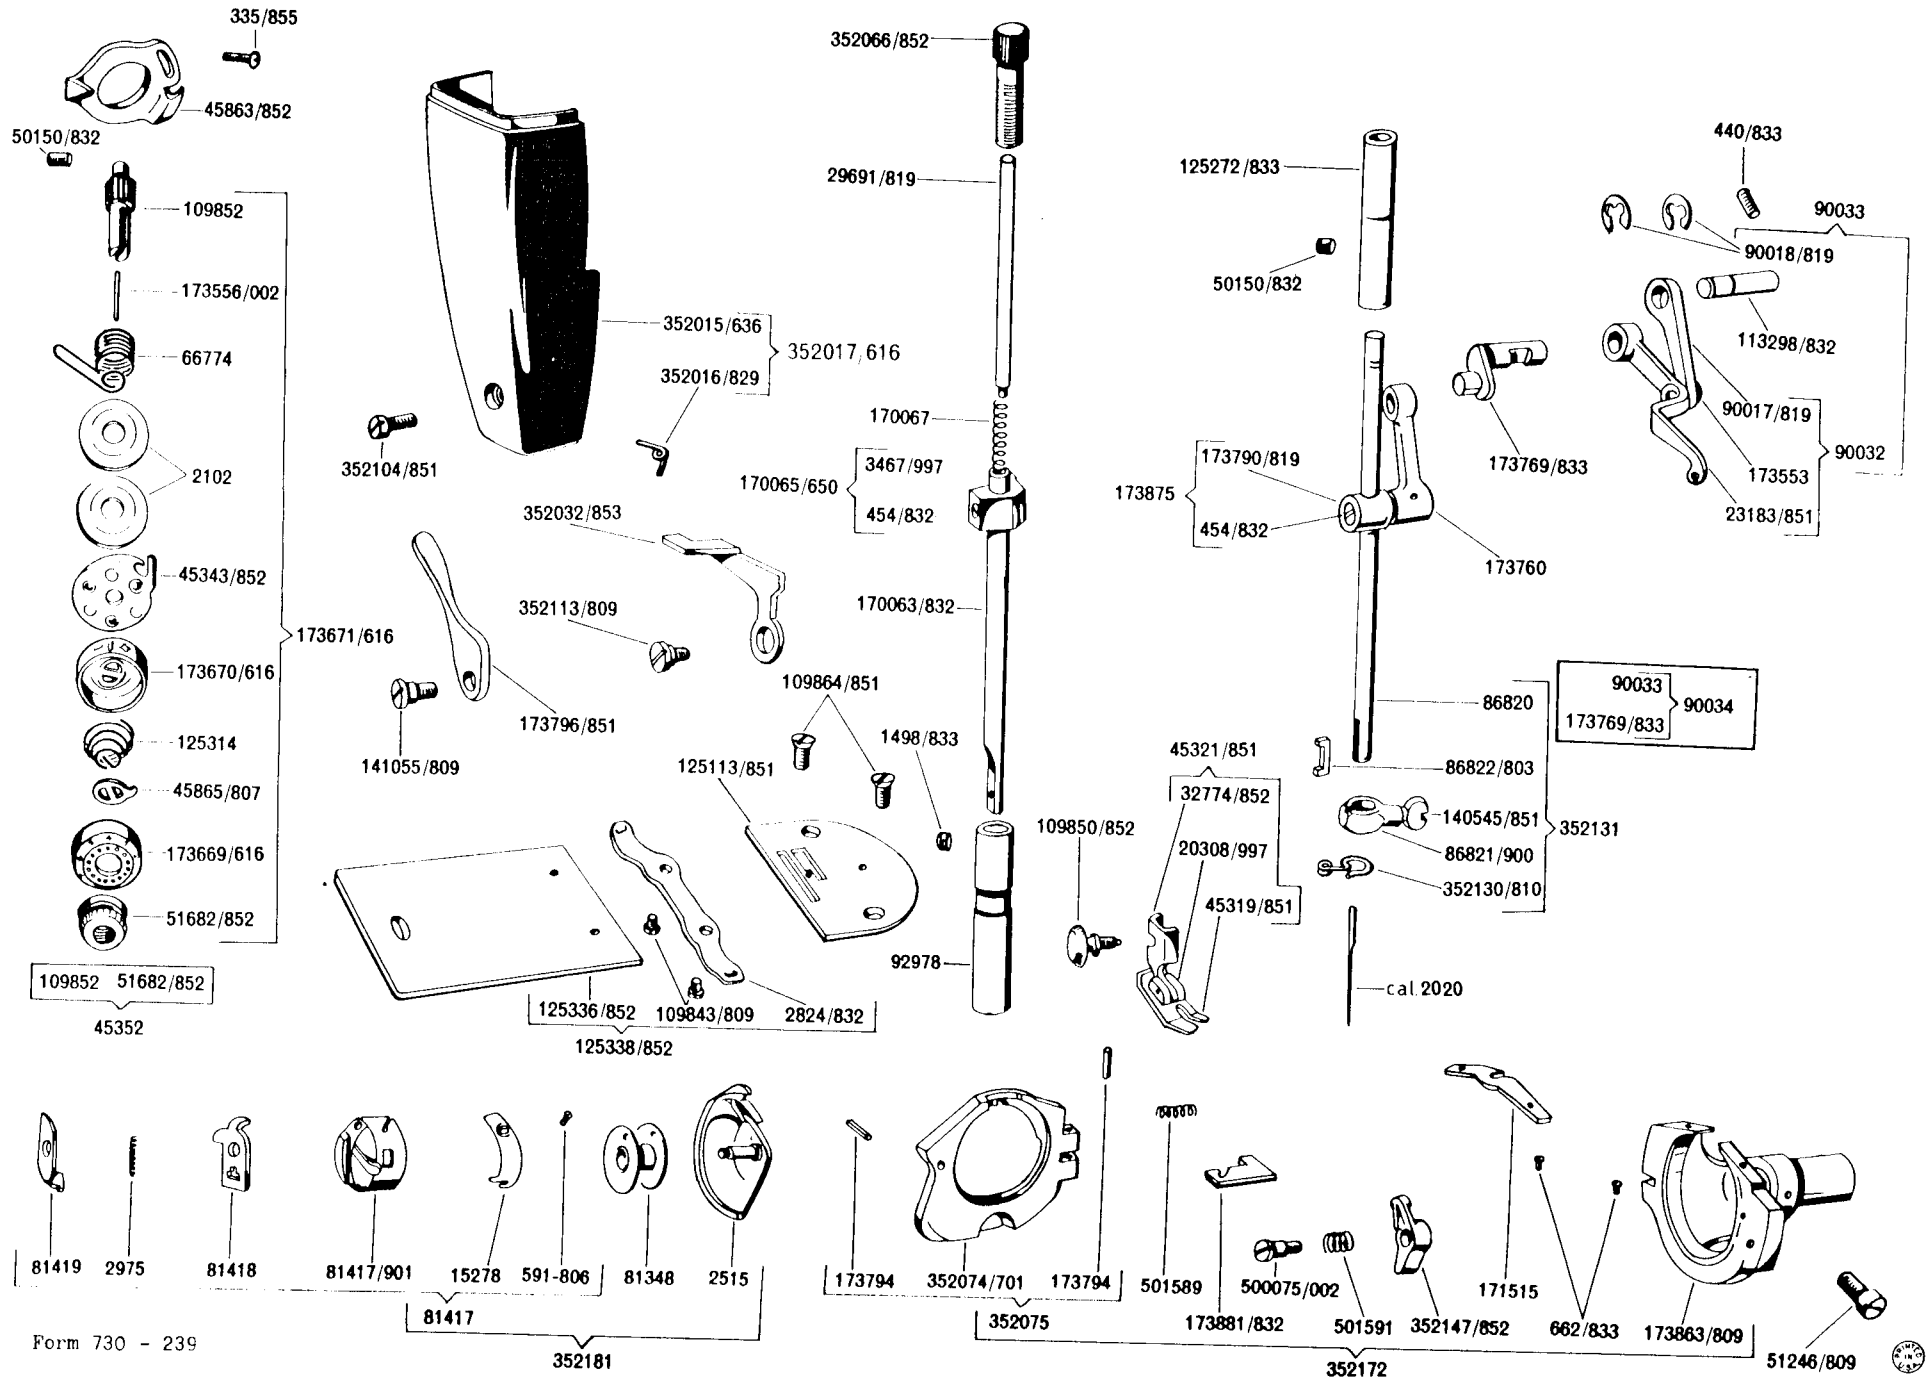

SINGER

239

List of Parts-Machine No. 239

ATTACHMENT SET 161844

- | | |
|------------|------------------|
| 81348 | Bobbins (3) |
| 161295 | Screwdriver (30) |
| 161307 | Threader Wire |
| 352183 | Feed Cover Plate |
| 2020(15x1) | Needles 14 (3) |

motor belt # 193066

List of Parts-Machine No. 239

List of Parts-Machine No. 239

List of Parts-Machine No. 239

cat. 2020

model 53

SINGER

Accessories
239
Sewing Machine