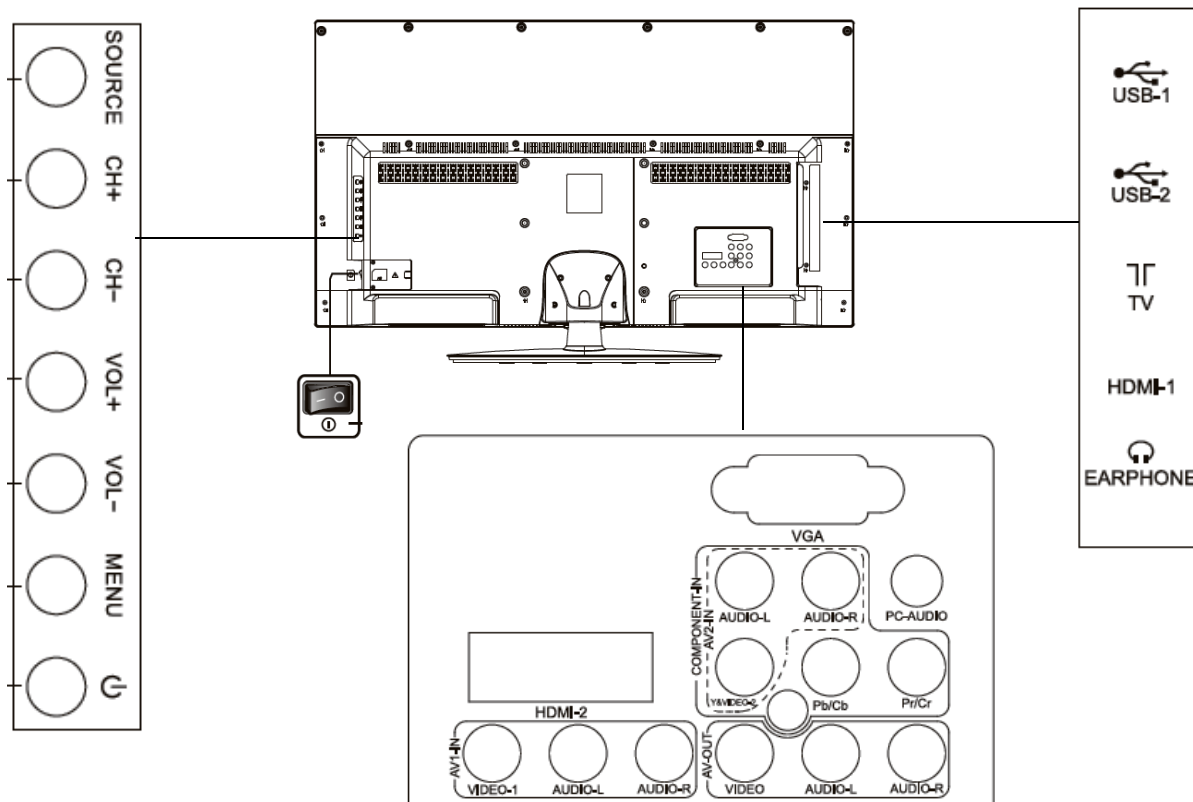

Product Specification

TV TUNER SYSTEM

TV TUNER SYSTEM	PAL D/K,B/G; NTSC M; SECAM I;
AUTO CHANNEL SEARCH	Yes
MANUAL SEARCH	Yes
CHANNEL SKIP	Yes
CHANNEL INSERT	Yes
CHANNEL DELETE	Yes

OTHER FEATURES

MENU LANGUAGE	English
PICTURE FORMAT	Full, 4:3, Subtitle, Film
MENU TIMEOUT	Off, 15s, 30s, 45s, 60s
MENU TRANSPERANCY	0 to 100
BLUE SCREEN	On / Off
SLEEP TIMER	Off, 15, 30, 45, 60, 90, 120, 240 Minute
EAN CODE	8906060330335

ACCESSORIES

TV BASE	Yes
REMOTE CONTROL	Yes
BATTERIES (AAA 1.5V)	2 No.s
SCREWS TO FIX BASE	5 No.s
USER MANUAL & WARRANTY CARD	Yes

* With a view to ensure ongoing product enhancement / development, we reserve the right to change any specifications, without prior notice