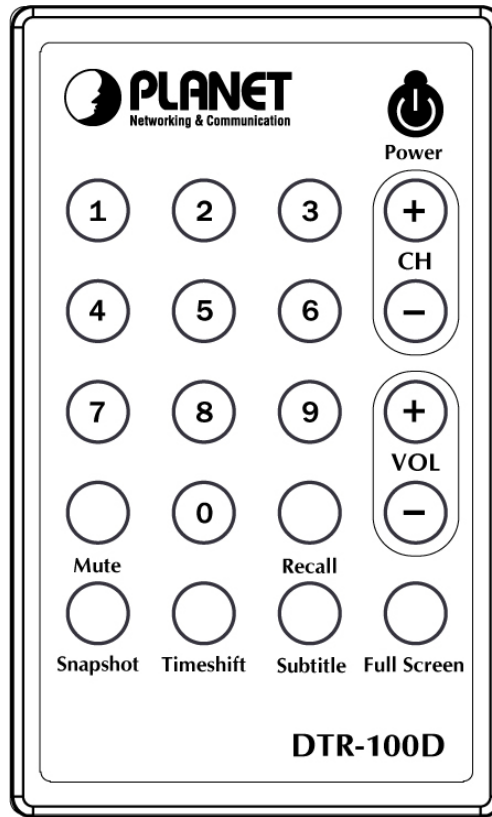

■ PHYSICAL SPECIFICATION
Dimensions

88 x 29.50 x 15.80mm (W x D x H)

Weight

22.4g

Outlook

DTR-100D USB 2.0 Digital TV Receiver

Confidential

Remote Controller

Button Definition

Button	Description
Power	Turn on or off digital TV receiver.
CH(+,-)	Click + or - button to adjust the channel.
VOL(+,-)	Click + or - button to adjust the volume of sound.
Full Screen	To switch into full screen mode.
Recall	Click the "Recall" to go back the last channel you just selected.
Subtitle	This only available with the local TV provider which also support this feature. Click this button, and you can view the extra text on the channel screen.
Timeshift	With this button, you can pause while watching TV program and continue from where you left.
Mute	To switch volume to mute mode.
Snapshot	To capture the channel screen you are just watching.
Keyboard 0-9	You can directly to press the number to view the channel you like to watch.