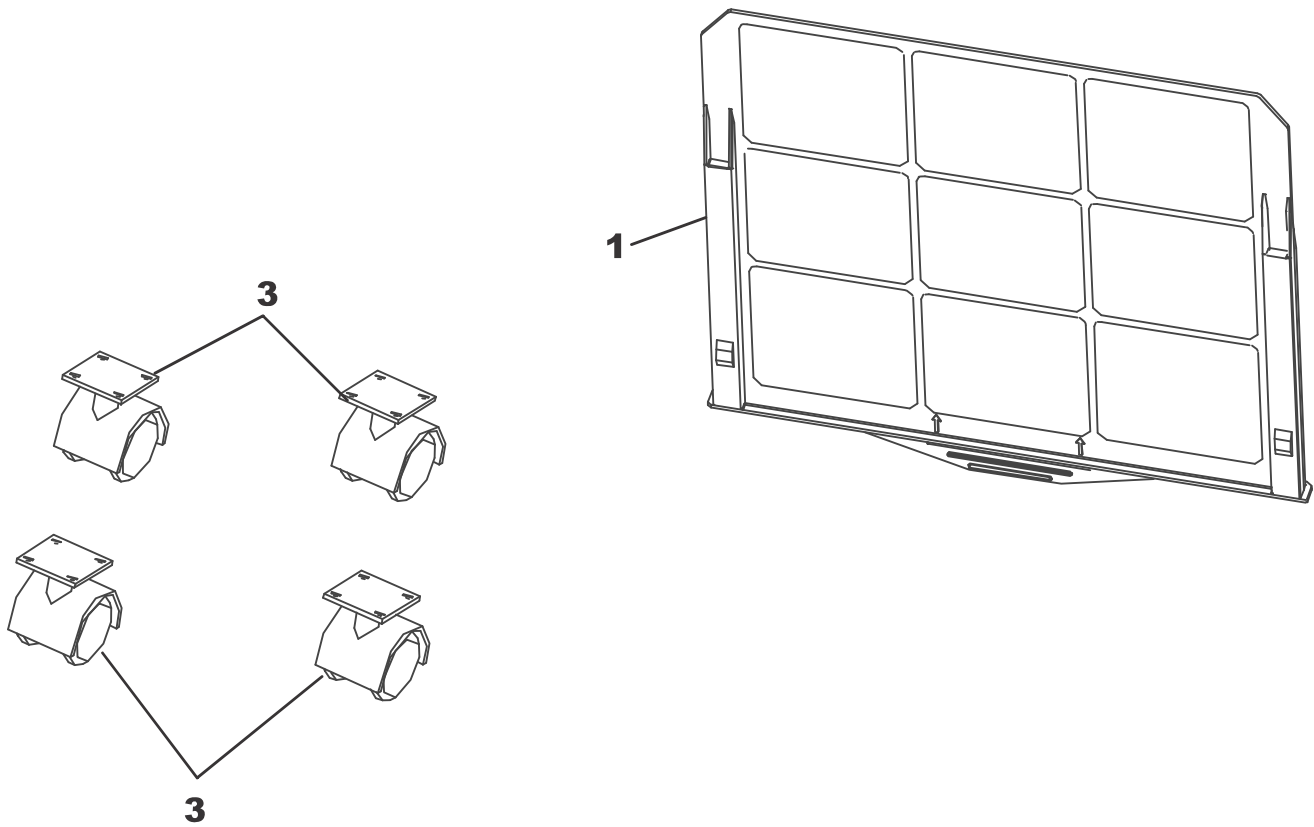

RECOMMENDED SPARE PARTS

FAD504DUD-PARTS