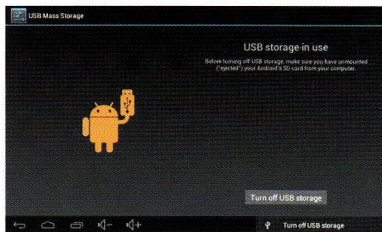

4. Major brands memory card is recommended to avoid the card is not compatible to this device.

1.9 Connected to the computer

One end of the USB line connect to the computer, the other end connect the MID device, select "Settings>Developer options>USB debugging", the device will connect with computer, and you can copy files to the device.

1.10 Browse the file in the device

Click " Files Manager" , You can see the files in the device