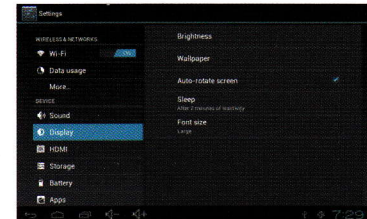

1. 17 Display setting

Click "Settings > Display", you can set the brightness/ wallpaper/ Auto rotate screen/ sleep/ font size of the screen.