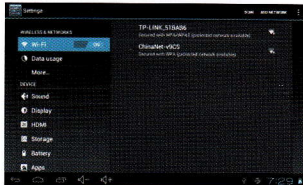

[Note]This setting only use for the Tablet PC with HDMI function.

1. 19 Wireless And Network Settings

a) WIFI

Click "Settings>Wi-Fi", turn on the wifi, the device will find available wireless network in the right interface.