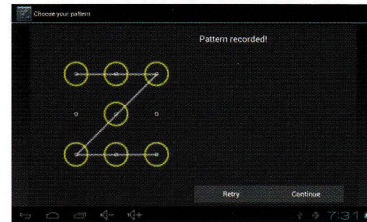

- Slide

Sliding on the interface with your fingers to make vertical or horizontal dragging action.

- Drag

Before you start dragging, you must press the items with your fingers, and can not let fingers leave the screen before dragging to the desired position.

- Rotation

Changing the screen orientation by rotating the device laterally.

1.16 Security setting

You can set the unlock pattern, each time you open or wake your MID device, you must draw pattern to unlock the screen. In "Settings > Security > Screen lock", it support many unlock ways.

"Slide,Face Unlock,Pattern,PIN,Password".

If use the "pattern", as below:

1. You must ensure the four-point connection when you draw the unlock pattern.

2. Click "Continue" and draw again to confirm it

3. Click "confirm" to complete unlock pattern designing.
4. Each time you open or waking your MID device, you must draw pattern to unlock the screen.