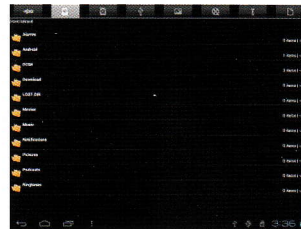

1.10 Browse the file in the device

Click " Files Manager"  , You can see the files in the device

1.11 Startup programs

Click all the application icon you want to start and it can switch on.

1.12 Close programs