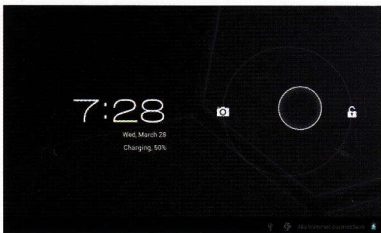

1. Basic Operation

1.1 Switch ON

When the device is in the OFF mode, press and hold "Power" key for 3 seconds to enter the Android startup progress bar, then you can enter to the system desktop.

1.2 Unlock the screen

Please press and drag the icon to the , then the LCD will unlocked automatically.

1.3 Lock the screen

When the device is in the ON mode, press the "POWER" key shortly, the system will lock the screen and enter the save power mode. Then the screen is OFF but the system will still operation.

1.4 Switch OFF

When the device is in the ON mode, press and hold the "POWER" key for 3 seconds, the screen will display the power off interface, choose the power off item to confirm, the system will shut automatically.

1.5 Restart the device

Press the "RESET" key shortly to restart the MID device.

1.6 Battery charging

Insert the micro port of the battery adaptor into 220V AC slot on the device, and connect the other side with the power socket. Then, you can charge the device.

[Note] This device is not recommended to use USB interface to charge, please must use the special power adapter for charging. You should charge the battery for at least 8-12 hours to make sure the battery is fully charged at the first time. On charge the Power

indicating lamp of the device is in high light blue color, the desktop icon of the battery keep rolling which shows it is connected to the device.

1.7 Switch input methods

The device support handwriting, number, letter, pinyin etc. switching follow:

Click any text input area of the working program interface, it will popping input keyboard interface, as shown below: