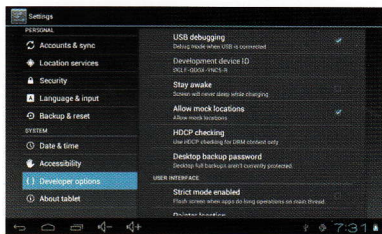

4. Major brands memory card is recommended to avoid the card is not compatible to this device.

1.9 Connected to the computer

One end of the USB line connect to the computer, the other end connect the MID device, select "Settings>Developer options>USB debugging", the device will connect with computer, and you can copy files to the device.

1.10 Browse the file in the device

Click " Files Manager" , You can see the files in the device