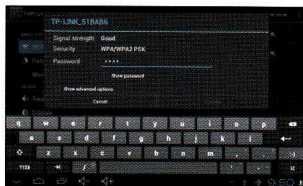

b) Use 3G internet

This device supports the 3G wireless Internet access. Insert the 3G USB- Dongle into the USB-Host port, it will connect with the Internet after search the 3G signal.

[Note] Open "SETTING>WI-FI>WIRELESS AND NETWORK>MORE>3G SUPPORT INFORMATION" and you can see 3G support list. It is recommended that bring the device when you bought the 3G Dongle and have a test .

1. 2 Technical specifications

Model	7" Tablet PC	
LCD Display	7 inch 800*480- Multi-point capacitive touch screen	
PC Interface	High speed Micro USB	
OS	Android 4.0	
Hard Drive Capacity	4GB-16GB	
System Memory	512MB-1GB	
Capacity Expansion	Support T-Flash card 32GB(max)	
Music Function	Format	MP3、WMA、WMV、OGG、APE etc
	Frequency response	20Hz-20KHz
Video Function	Format	MKV、AVI、RM、MP4 etc.
	Max. Resolutions	1920×1080
	Screen Ratio	4:3/16:9/full screen for optional
Photo browse	JPG/BMP/JPEG/GIF etc.	
	Support	802.11b/g/n
WIFI	Transmission rate	Max 54Mbps
	Work Frequency	2.4GHz
Camera Function	Front 0.3 megapixel camera	
Recording Function	Support	
Working temperature	-5-40℃	
Languages	Simplified Chinese/Traditional Chinese/English/Japanese/French/German/ Spanish etc.	

0709 03 04 0453 120900179