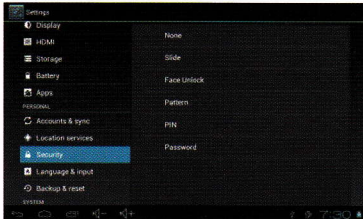

- Move application icons screen to screen
  Press the icons of applications you need to move for several seconds, and you can drag the icon to the left side or right side.

- Delete applications
  Press the icon of application you need to remove for several seconds, drag the icon to "x" (when the icon was turn big, the bottom of screen will appear "x", then you can delete the application.

1. 15 Screen gestures

- Click

When you need to input by the on-screen keyboard, you just need to select applications or press the button on the screen, then click the items.

- Press

When you want to start the available options of a project(such as web page link), you only need to press the project.

- Slide

Sliding on the interface with your fingers to make vertical or horizontal dragging action.

- Drag

Before you start dragging, you must press the items with your fingers, and can not let fingers leave the screen before dragging to the desired position.

- Rotation

Changing the screen orientation by rotating the device laterally.

1.16 Security setting

You can set the unlock pattern, each time you open or wake your MID device, you must draw pattern to unlock the screen. In "Settings > Security > Screen lock", it support many unlock ways.

"Slide,Face Unlock,Pattern,PIN,Password".