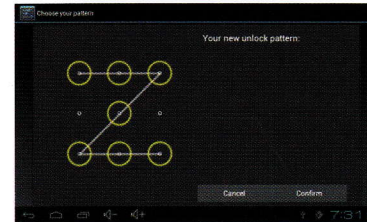

- Rotation

Changing the screen orientation by rotating the device laterally.

1.16 Security setting

You can set the unlock pattern, each time you open or wake your MID device, you must draw pattern to unlock the screen. In "Settings > Security > Screen lock", it support many unlock ways.

"Slide,Face Unlock,Pattern,PIN,Password".

If use the "pattern", as below:

1. You must ensure the four-point connection when you draw the unlock pattern.

2. Click "Continue" and draw again to confirm it

3. Click "confirm" to complete unlock pattern designing.
4. Each time you open or waking your MID device, you must draw pattern to unlock the screen.