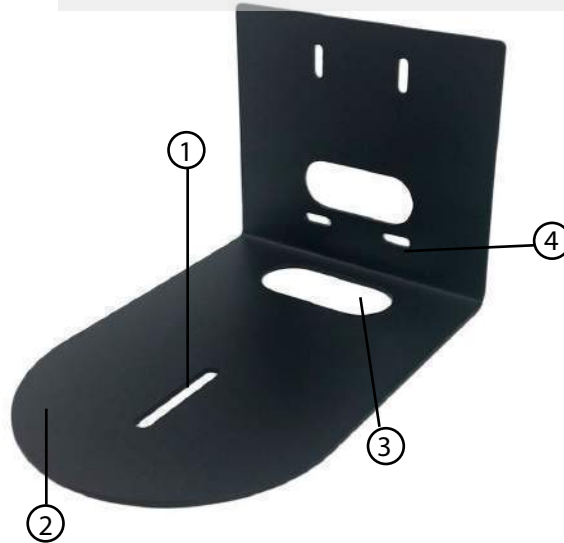

Compatibility

- HuddleCam 3X
- HuddleCam 10X-720
- HuddleCam 10X
- All PTZOptics Cameras
- Most small based SONY, Panasonic, Cisco, Polycom and Vaddio camera with a 1/4-20 mounting hole.

Features

- Mounts directly to drywall, wood, masonry, or 2-gang US wall box with supplied wall anchors
- Mounting holes positioned in 4 post pattern
- Black powder coat paint provides long lasting finish
- Mounting hardware included
- 2 Year Warranty
- Made in USA

HuddleCamHD

This Universal Thin Profile Wall Mount was designed specifically for an ideal way to wall mount a camera above or below a plasma or thin profile monitor. Constructed from heavy gauge steel, this mount comes with 2 year manufacture warranty.