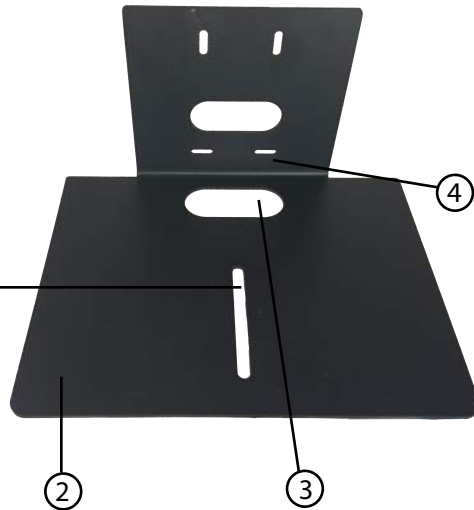

Compatibility

- HuddleCam Air
- HuddleCam 12X
- Most large based SONY, Panasonic, Cisco, Polycom and Vaddio camera with a 1/4-20 mounting hole.

Features

- Mounts directly to drywall, wood, masonry, or 2-gang US wall box with supplied wall anchors
- Mounting holes positioned in 4 post pattern
- Black powder coat paint provides long lasting finish
- Mounting hardware included
- 3 Year Warranty
- Made in USA

HuddleCamHD

1. **1. Slot for 1/4-20**
   Secures camera to mount.
2. **2. Mount Base**
   9 13/16" wide universal metal camera tray.
3. **3. Cable Access**
   Convenient cable access under mount and through wall.
4. **4. Mounting Holes**
   Precut mounting holes in four post pattern

This Universal Thin Profile Wall Mount was designed specifically for an ideal way to wall mount a camera above or below a plasma or thin profile monitor. Constructed from heavy gauge steel, this mount comes with 2 year manufacture warranty.