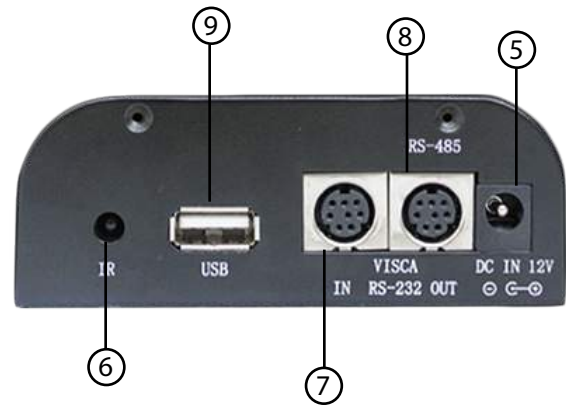

1. **Lens**
3x Optical Zoom.
2. **IR Receiver**
To receive IR remote controller signal.
3. **Power LED**
Blue LED blinks when unit is powered, Orange LED blinks for Stand-By status.

4. **IR Receiver**
To receive IR remote controller signal.
5. **DC IN 12V Socket**
Only use the Power Adapter supplied with this camera.
6. **IR Receiver**
To receive IR remote controller signals.
7. **VISCA IN Port**
For hard wired remote control from a 3rd party PC, joystick, etc...
8. **VISCA Out Port/RS485**
Used for daisy chaining multiple cameras for RS-232 RS-485 control.
9. **USB 2.0 Interface**
For connection to PC (USB 2.0 port. Will also function in a USB 3.0 port as USB 2.0 device).

- 3X Zoom USB 2.0 Camera
- 12V/2.0A DC Power Adapter
- Mounts: (1) Tripod Mount
- USB 2.0 Data Cable (9ft) Serial Control Cable, RS-232C to RS-485 Cable
- IR Remote Control
- User Manual (Downloadable)

Specifications

Camera & Lens	
Video CMOS Sensor	1/3" CMOS, 2.1 Mega Pixel
Frame Rate	30fps 1280 x 720
Lens Zoom	10X Optical Zoom f=5 -50mm F2.0-2.8
Field of View	7°~57°
Warranty	2 Years

What's in the Box
10X Zoom USB 2.0 Camera
12V/2.0A DC Power Adapter
Mounts: (1) Tripod Mount
USB 2.0 Data Cable (9ft) Serial Control Cable, RS-232C to RS-485 Cable
IR Remote Control w/ batteries

Specifications

Camera & Lens	
Video CMOS Sensor	1/3" CMOS, 2.1 Mega Pixel
Frame Rate	30fps 1920 x 1080p
Lens Zoom	10X Optical Zoom f=5 -50mm F2.0-2.8
Field of View	7°~51°
Warranty	2 Years

What's in the Box
10X Zoom USB 3.0 Camera
12V/2.0A DC Power Adapter
Mounts: (1) Tripod Mount
USB 3.0 Data Cable (9ft), Serial Control Cable, RS-232C to RS-485 Cable
IR Remote Control
User Manual (Downloadable)