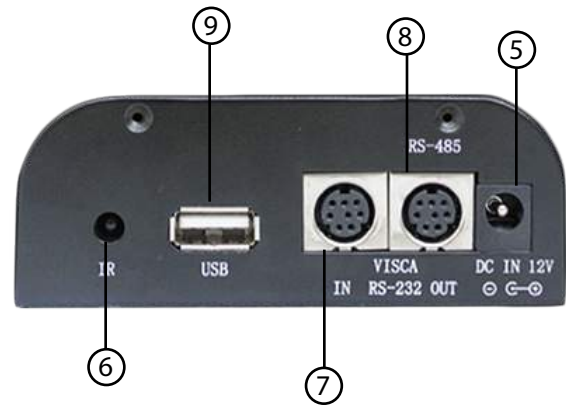

Specifications

Size & Weight

Dimensions:	
Inches	5-11/16" W x 9-5/8" D x 5-1/8" H
Milimeters	144.5mm W x 209.6mm D x 130.2mm H
Weight	
Lbs	2.0 lbs
Kg	0.9 kg

What's in the Box

Camera Mount	
Mounting Hardware:	
	(4) Mounting Screws & Washers
	(4) Drywall/Masonry Anchors
	(1) Quarter Twenty bolt
	(4) Device mounting screws for 2-Gang Box

- 1. Lens**
10x Optical Zoom.
- 2. IR Receiver**
To receive IR remote controller signal.
- 3. Power LED**
Blue LED blinks when unit is powered, Orange LED blinks for Stand-By status.

- 4. IR Receiver**
To receive IR remote controller signal.
- 5. DC IN 12V Socket**
Only use the Power Adapter supplied with this camera.
- 6. IR Receiver**
To receive IR remote controller signals.
- 7. VISA IN Port**
For hard wired remote control from a 3rd party PC, joystick, etc...
- 8. VISA Out Port/RS485**
Used for daisy chaining multiple cameras for RS-232 RS-485 control.
- 9. USB 2.0 Interface**
For connection to PC (USB 2.0 port. Will also function in a USB 3.0 port as USB 2.0 device).

What's in the Box

20X Zoom USB 3.0 Camera
12V/2.0A DC Power Adapter
Ceiling Mount and Hardware included
USB 3.0 Data Cable (9ft) Serial Control Cable, RS-232C to RS-485 Cable
IR Remote Control
User Manual (Downloadable online)

What's in the Box

- 30X Zoom USB 3.0 Camera
- 12V/2.0A DC Power Adapter
- Installation Bracket & Screw
- USB 3.0 Data Cable (9ft) Serial Control Cable, RS-232C to RS-485 Cable
- IR Remote Control
- User Manual