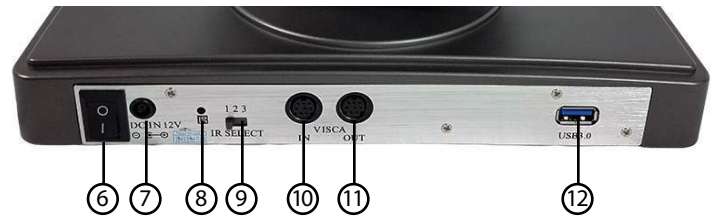

Compatibility

- Windows 7 & 8
- Mac OS X
- Adobe Connect
- BlueJeans
- Cisco Jabber
- Cisco WebEx
- Easy Meeting
- Facetime
- Fuzebox
- Google Hangout
- GoToMeeting
- Lifesize
- Microsoft Lync
- Polycom RealPresence
- Radavision
- Spontania
- Skype
- TurboMeeting.US
- Vidyo
- Vsee
- Zoom.US

Features

- 30X Optical Zoom
- USB 3.0
- RS-232
- 1920 x 1080
- 63° Field of View
- Up to 30fps
- 64 Presets
- IR Remote
- Certified SONY Lens

HuddleCamHD

The HuddleCamHD 30X is ideal for a large to auditorium sized meeting rooms. Comes standard with certified SONY lens.

1. **1. Lens**
   30x Optical Zoom.
2. **2. IR Receiver**
   To receive IR remote controller signal.
3. **3. Power LED**
   Blue LED blinks when unit is powered,
4. **4. Standby LED**
   Orange LED blinks for Stand-By status. Blue LED for Working status.

1. **5. IR Receiver**
   To receive IR remote controller signals.
2. **6. Power Switch**
   Power On/Off button.
3. **DC IN 12V Socket**
   Only use the Power Adapter supplied with this camera.
4. **IR Receiver**
   To receive IR remote controller signals.

1. **9. IR Selective Switch**
   When using only one remote to control more than one camera, this switch will assign a unique ID to each camera .
2. **10. VISCA IN Port**
   For hard wired remote control from a 3rd party PC, joystick, etc...
3. **11. VISCA OUT Port/RS485**
   Used for daisy chaining multiple cameras for RS-232 RS-485 control.
4. **12. USB 3.0 Interface**
   For connection to PC USB 3.0 port (also compatible with USB 2.0 port and driver).