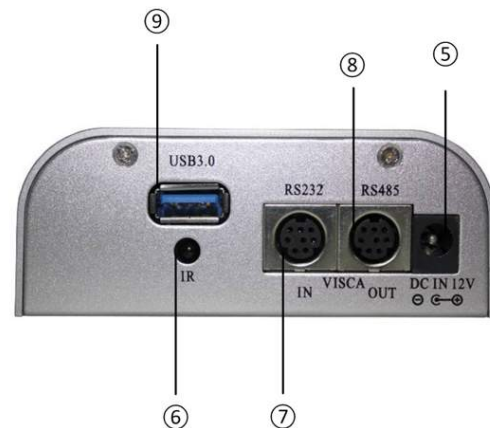

Features

- 10X Optical Zoom
- USB 3.0
- RS-232
- 1920 x 1080
- 51° Field of View
- Up to 30fps
- 64 Presets
- IR Remote

HuddleCamHD

The HuddleCamHD 10X is ideal for a small to medium sized meeting rooms. This USB 3.0 provides faster speeds than USB 2.0 for an exceptional image.

- 1. Lens**
10x Optical Zoom.
- 2. IR Receiver**
To receive IR remote controller signal.
- 3. Power LED**
Blue LED blinks when unit is powered, Orange LED blinks for Stand-By status.

- 4. IR Receiver**
To receive IR remote controller signal.
- 5. DC IN 12V Socket**
Only use the Power Adapter supplied with this camera.
- 6. IR Receiver**
To receive IR remote controller signals.
- 7. VISCA IN Port**
For hard wired remote control from a 3rd party PC, joystick, etc...
- 8. VISCA Out Port/RS485**
Used for daisy chaining multiple cameras for RS-232 RS-485 control.
- 9. USB 3.0 Interface**
For connection to PC USB 3.0 port. Also compatible with USB 2.0 port and driver.