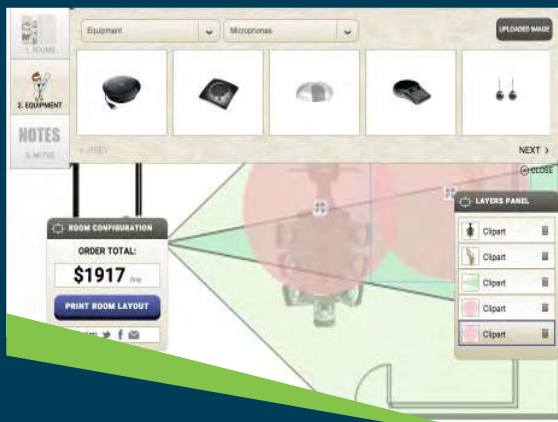

Design your next
Conference Room
in minutes online!

Free online tool

HuddleCam Designer

The HuddleCam Designer tool makes designing your next video conferencing room a breeze! Available 24/7 online with any web browser, try our web based room design tool online at:

<http://Designer.HuddleCamHD.com>

GET IT FOR
ANDROID