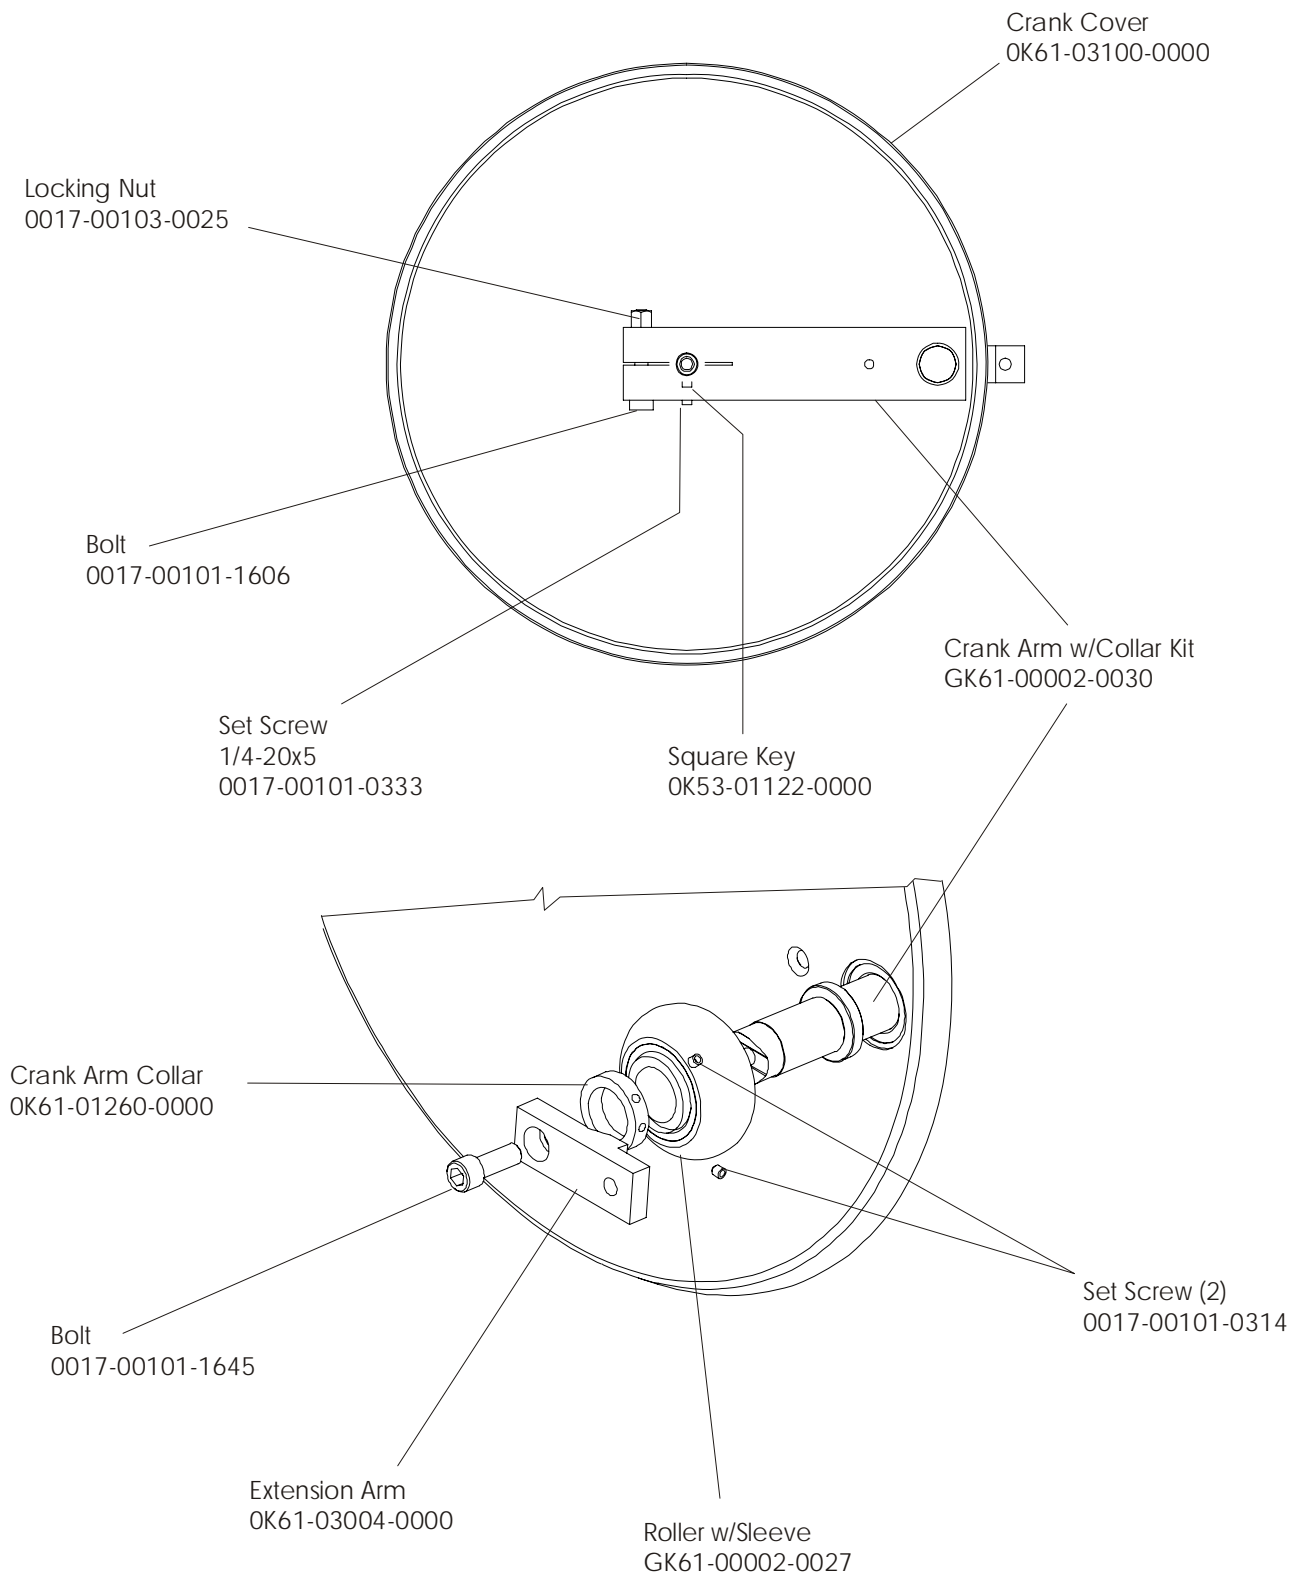

CT9500 Cross-Trainer CT95-0000-21

General Assembly

Service Manual M051-00K61-A078
Operator Manual M051-00K61-A064
Installation Instructions M051-00K61-A045
Hardware Kit AK61-00050-0001
Optional: Chest Strap
AK40-00045-0002 Medium
AK40-00045-0003 Small
AK40-00045-0004 Large

CT9500 Cross-Trainer CT95-0000-21

Drive Belts and Alternator

CT9500 Cross-Trainer CT95-0000-21

Console Support Assembly *Optional

CT9500 Cross-Trainer CT95-0000-21

Console Assembly

Language	Part Nos.	
	Console Assembly	Bezel, Switch, Overlay
Eng/Met	AK61-00111-0001	AK61-00113-0001
Ger/Eur	AK61-00111-0003	AK61-00113-0003
Spn/Eur	AK61-00111-0004	AK61-00113-0004
Jap/Met	AK61-00111-0006	AK61-00113-0006
Frn/Eur	AK61-00111-0007	AK61-00113-0007
Itl/Eur	AK61-00111-0008	AK61-00113-0008
Dut/Eur	AK61-00111-0009	AK61-00113-0009
Por/Eur	AK61-00111-0010	AK61-00113-0010

CT9500 Cross-Trainer CT95-0000-21

Crank Arm w/Roller Assembly

CT9500 Cross-Trainer CT95-0000-21
Crankshaft Assembly AK61-00157-0002

CT9500 Cross-Trainer CT95-0000-21

Final Frame Drive Linkage Assembly

CT9500 Cross-Trainer CT95-0000-21