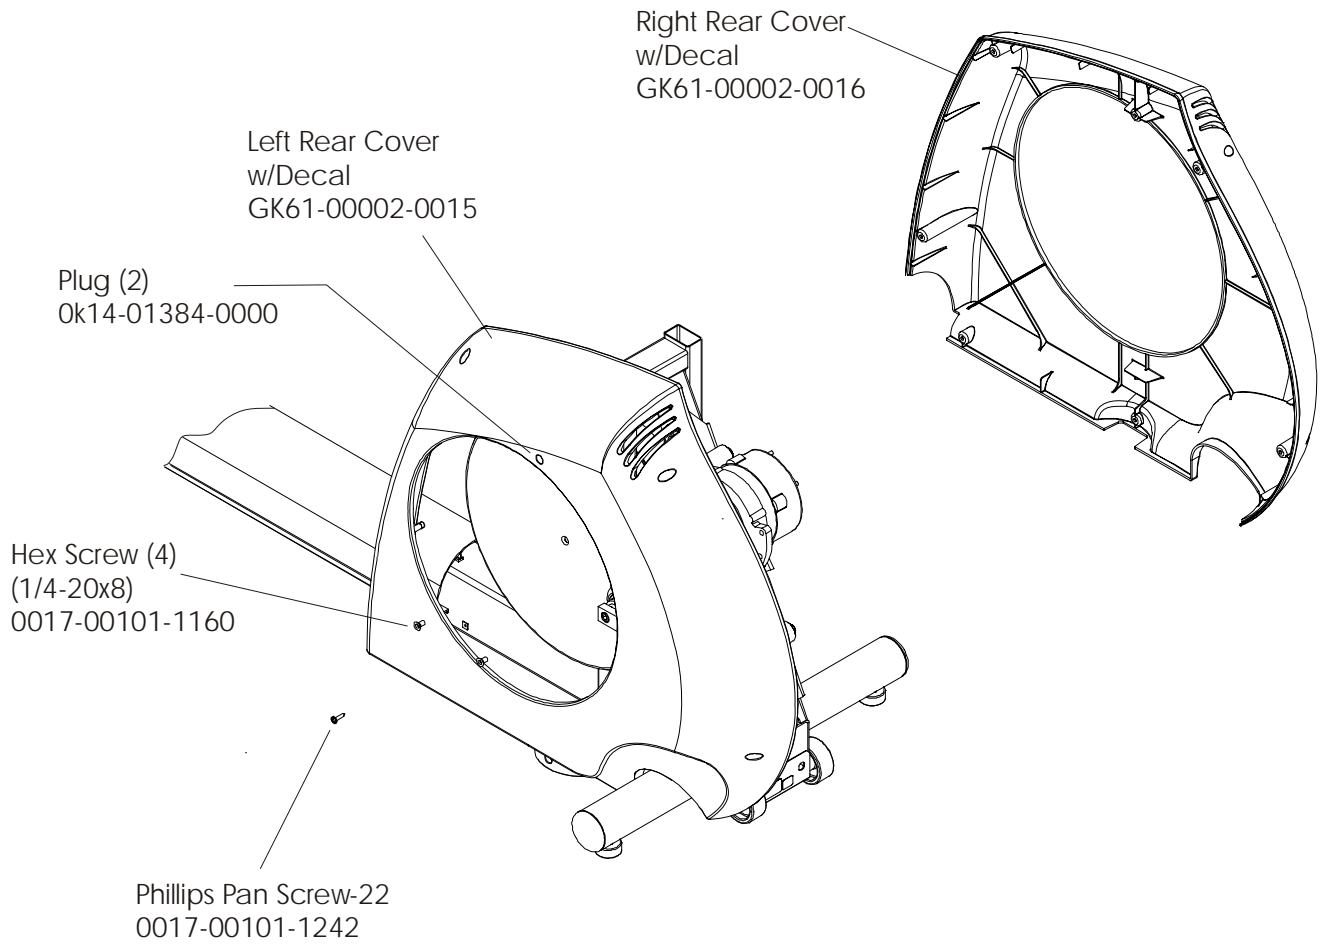

CT9500 Cross-Trainer CT95-0000-21

Clevis and Front Frame Covers

CT9500 Cross-Trainer CT95-0000-21

Pedal Lever Assembly

Left Pedal Assembly: GK61-00002-0005
 Right Pedal Assembly: GK61-00002-0006

CT9500 Cross-Trainer CT95-0000-21

Rocker Arm Covers

CT9500 Cross-Trainer CT95-0000-21

Rocker Arm Assembly

CT9500 Cross-Trainer CT95-0000-21

Rear Drive Shrouds w/Decals

CT9500 Cross-Trainer CT95-0000-21
Upper Arm / Heart Rate Assembly

CT9500 Cross-Trainer CT95-0000-21 Cables