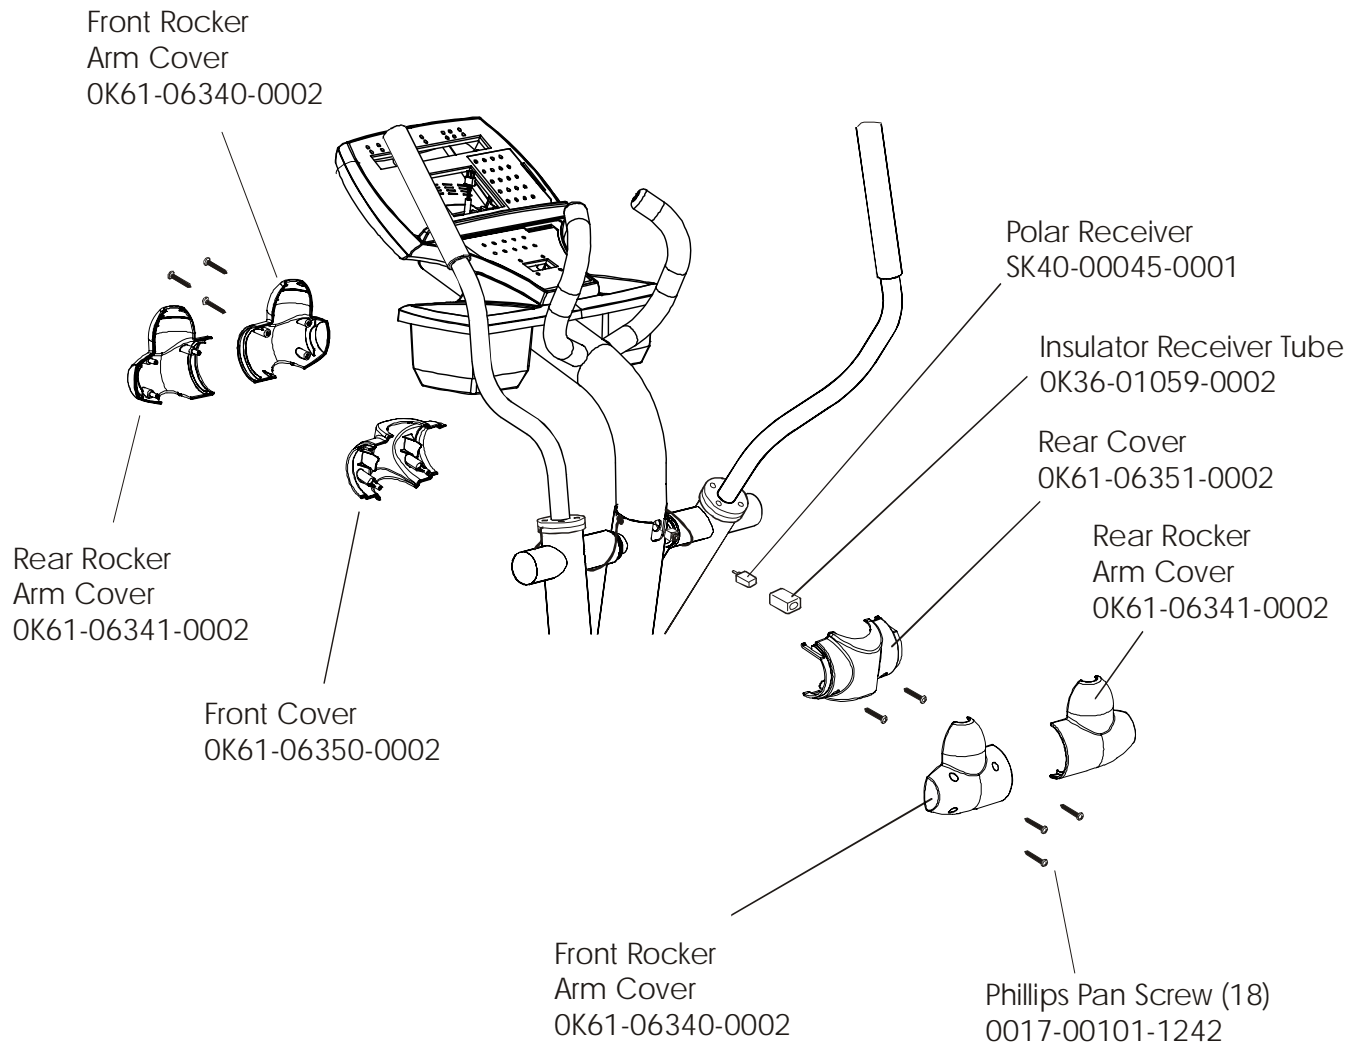

CT9500 Cross-Trainer CT95-0000-21

Clevis and Front Frame Covers

CT9500 Cross-Trainer CT95-0000-21

Pedal Lever Assembly

Left Pedal Assembly: GK61-00002-0005
 Right Pedal Assembly: GK61-00002-0006

CT9500 Cross-Trainer CT95-0000-21

Rocker Arm Covers

CT9500 Cross-Trainer CT95-0000-21

Rocker Arm Assembly

CT9500 Cross-Trainer CT95-0000-21

Rear Drive Shrouds w/Decals

CT9500 Cross-Trainer CT95-0000-21
Upper Arm / Heart Rate Assembly

CT9500 Cross-Trainer CT95-0000-21 Cables