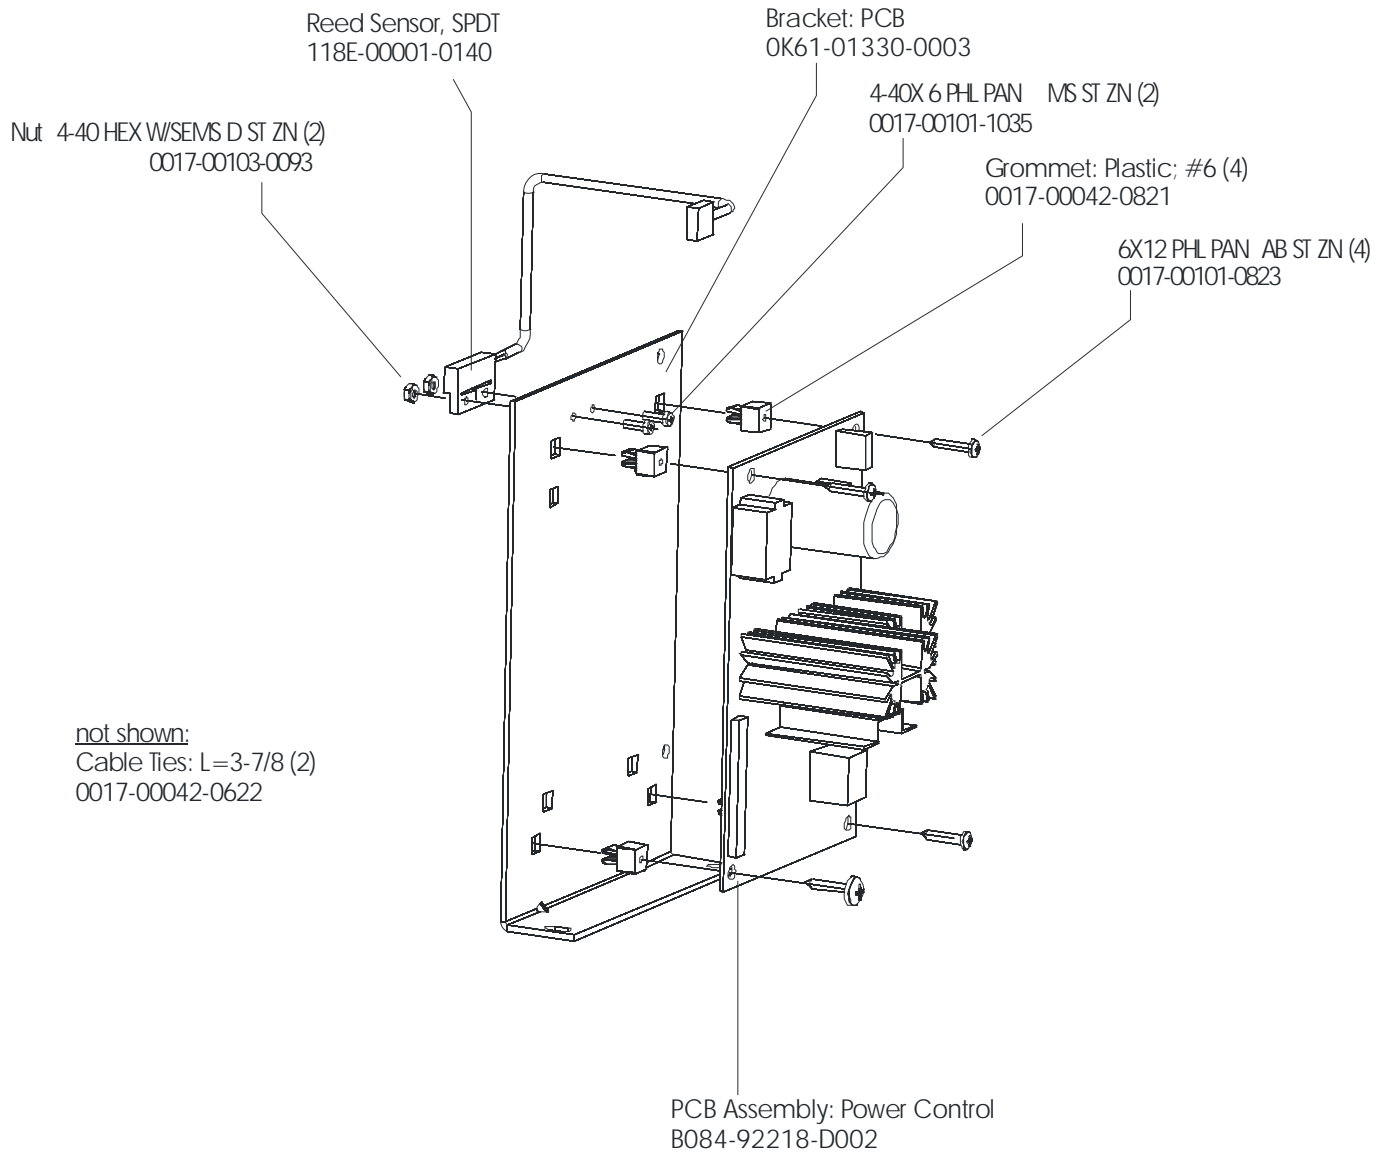

Anti-Lift Bracket and Outer Pedal Covers

CT9500 Cross-Trainer CT95-0000-21

Battery, Brackets, and Frame Cover

CT9500 Cross-Trainer CT95-0000-21

Power CB Bracket Assembly

Power CB Bracket Assembly
AK61-00145-0000

CT9500 Cross-Trainer CT95-0000-21

Clevis and Front Frame Covers

CT9500 Cross-Trainer CT95-0000-21

Pedal Lever Assembly

Left Pedal Assembly: GK61-00002-0005
 Right Pedal Assembly: GK61-00002-0006

CT9500 Cross-Trainer CT95-0000-21