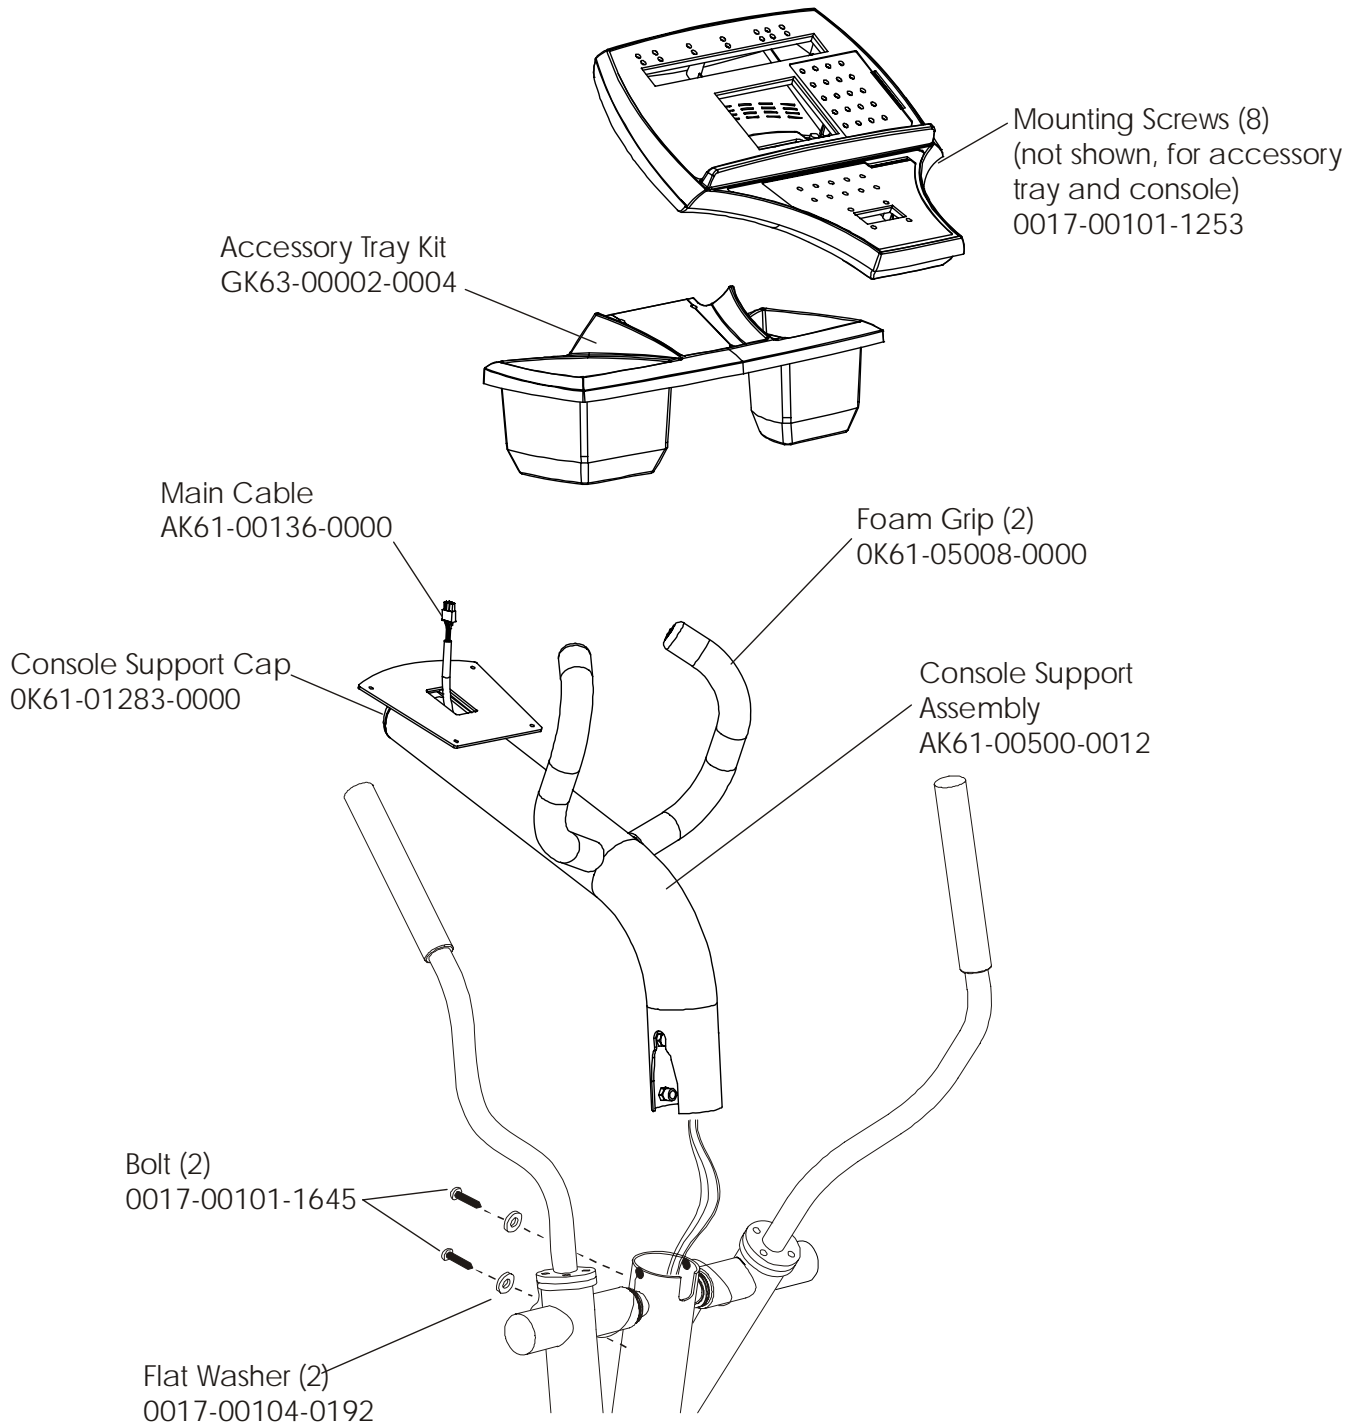

CT9500 Cross-Trainer CT95-0000-21

General Assembly

Service Manual M051-00K61-A078
Operator Manual M051-00K61-A064
Installation Instructions M051-00K61-A045
Hardware Kit AK61-00050-0001
Optional: Chest Strap
AK40-00045-0002 Medium
AK40-00045-0003 Small
AK40-00045-0004 Large

CT9500 Cross-Trainer CT95-0000-21

Drive Belts and Alternator

CT9500 Cross-Trainer CT95-0000-21

Console Support Assembly *Optional

CT9500 Cross-Trainer CT95-0000-21

Console Assembly

Language	Part Nos.	
	Console Assembly	Bezel, Switch, Overlay
Eng/Met	AK61-00111-0001	AK61-00113-0001
Ger/Eur	AK61-00111-0003	AK61-00113-0003
Spn/Eur	AK61-00111-0004	AK61-00113-0004
Jap/Met	AK61-00111-0006	AK61-00113-0006
Frn/Eur	AK61-00111-0007	AK61-00113-0007
Itl/Eur	AK61-00111-0008	AK61-00113-0008
Dut/Eur	AK61-00111-0009	AK61-00113-0009
Por/Eur	AK61-00111-0010	AK61-00113-0010

CT9500 Cross-Trainer CT95-0000-21

Crank Arm w/Roller Assembly

CT9500 Cross-Trainer CT95-0000-21
Crankshaft Assembly AK61-00157-0002

CT9500 Cross-Trainer CT95-0000-21

Final Frame Drive Linkage Assembly

CT9500 Cross-Trainer CT95-0000-21

CT9500 Cross-Trainer CT95-0000-21

Clevis and Front Frame Covers

CT9500 Cross-Trainer CT95-0000-21

Pedal Lever Assembly

Left Pedal Assembly: GK61-00002-0005
 Right Pedal Assembly: GK61-00002-0006

CT9500 Cross-Trainer CT95-0000-21