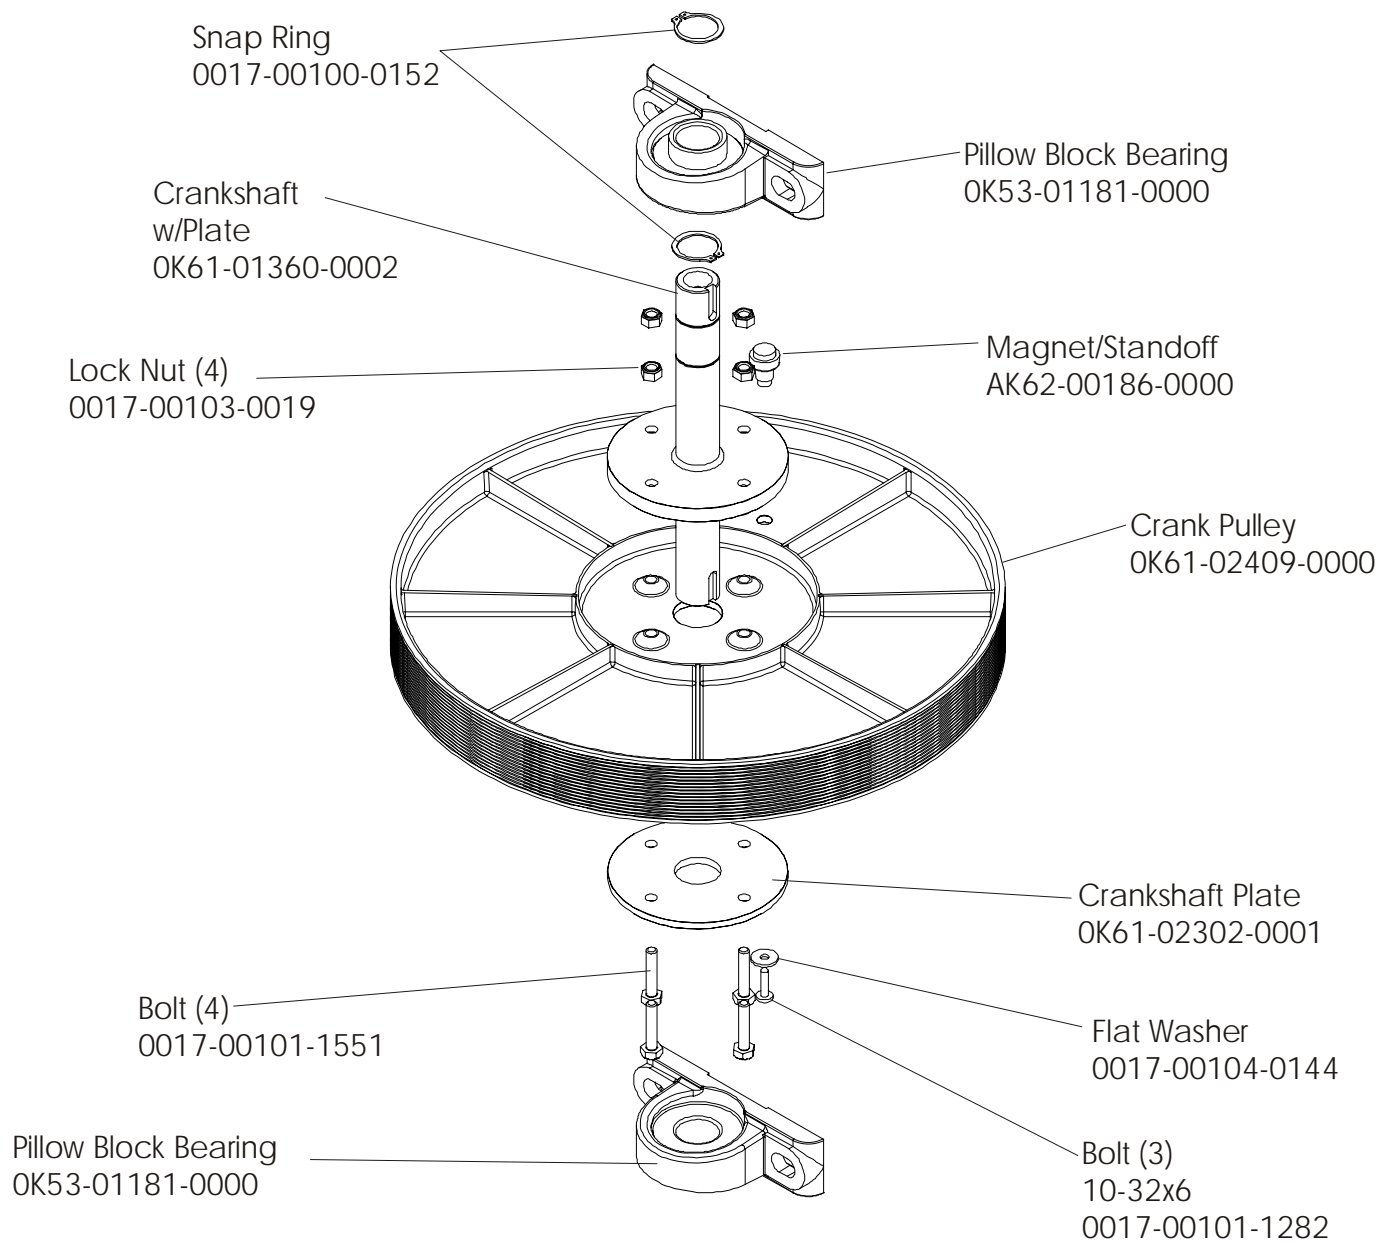

CT9500 Cross-Trainer CT95-0000-21

General Assembly

Service Manual M051-00K61-A078
Operator Manual M051-00K61-A064
Installation Instructions M051-00K61-A045
Hardware Kit AK61-00050-0001
Optional: Chest Strap
AK40-00045-0002 Medium
AK40-00045-0003 Small
AK40-00045-0004 Large

CT9500 Cross-Trainer CT95-0000-21

Drive Belts and Alternator

CT9500 Cross-Trainer CT95-0000-21

Console Support Assembly *Optional

CT9500 Cross-Trainer CT95-0000-21

Console Assembly

Language	Part Nos.	
	Console Assembly	Bezel, Switch, Overlay
Eng/Met	AK61-00111-0001	AK61-00113-0001
Ger/Eur	AK61-00111-0003	AK61-00113-0003
Spn/Eur	AK61-00111-0004	AK61-00113-0004
Jap/Met	AK61-00111-0006	AK61-00113-0006
Frn/Eur	AK61-00111-0007	AK61-00113-0007
Itl/Eur	AK61-00111-0008	AK61-00113-0008
Dut/Eur	AK61-00111-0009	AK61-00113-0009
Por/Eur	AK61-00111-0010	AK61-00113-0010

CT9500 Cross-Trainer CT95-0000-21

Crank Arm w/Roller Assembly

CT9500 Cross-Trainer CT95-0000-21
Crankshaft Assembly AK61-00157-0002

CT9500 Cross-Trainer CT95-0000-21

Final Frame Drive Linkage Assembly

CT9500 Cross-Trainer CT95-0000-21