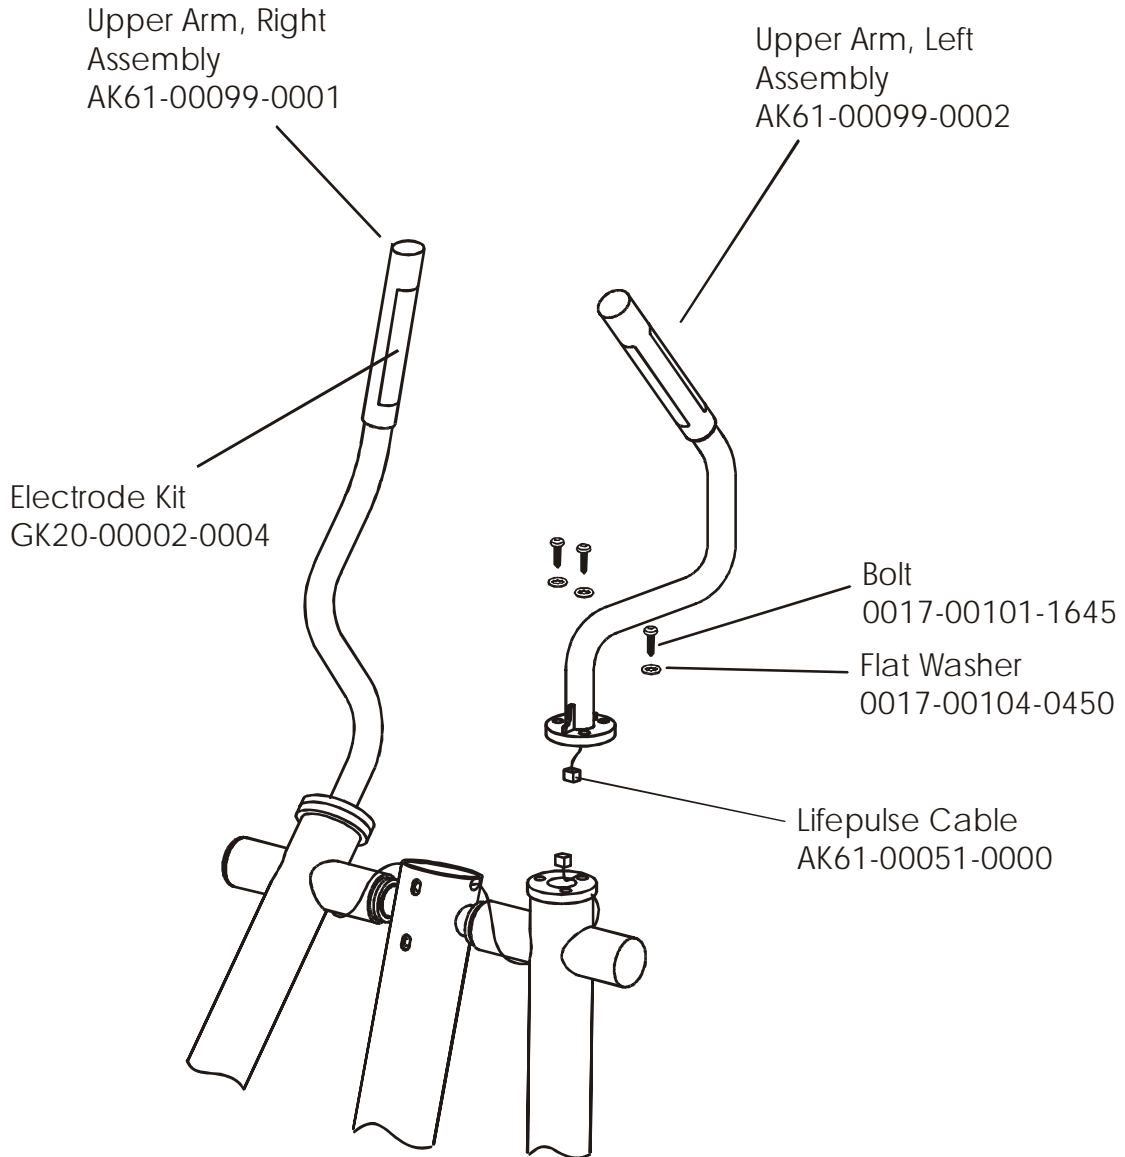

CT9500 Cross-Trainer CT95-0000-21

Drive Belts and Alternator

CT9500 Cross-Trainer CT95-0000-21

Console Support Assembly *Optional

CT9500 Cross-Trainer CT95-0000-21

Console Assembly

Language	Part Nos.	
	Console Assembly	Bezel, Switch, Overlay
Eng/Met	AK61-00111-0001	AK61-00113-0001
Ger/Eur	AK61-00111-0003	AK61-00113-0003
Spn/Eur	AK61-00111-0004	AK61-00113-0004
Jap/Met	AK61-00111-0006	AK61-00113-0006
Frn/Eur	AK61-00111-0007	AK61-00113-0007
Itl/Eur	AK61-00111-0008	AK61-00113-0008
Dut/Eur	AK61-00111-0009	AK61-00113-0009
Por/Eur	AK61-00111-0010	AK61-00113-0010

CT9500 Cross-Trainer CT95-0000-21

Crank Arm w/Roller Assembly

CT9500 Cross-Trainer CT95-0000-21
Crankshaft Assembly AK61-00157-0002

CT9500 Cross-Trainer CT95-0000-21

Final Frame Drive Linkage Assembly

CT9500 Cross-Trainer CT95-0000-21

CT9500 Cross-Trainer CT95-0000-21

Clevis and Front Frame Covers

CT9500 Cross-Trainer CT95-0000-21

Pedal Lever Assembly

Left Pedal Assembly: GK61-00002-0005
 Right Pedal Assembly: GK61-00002-0006

CT9500 Cross-Trainer CT95-0000-21

Rocker Arm Covers

CT9500 Cross-Trainer CT95-0000-21

Rocker Arm Assembly

CT9500 Cross-Trainer CT95-0000-21

Rear Drive Shrouds w/Decals

CT9500 Cross-Trainer CT95-0000-21
Upper Arm / Heart Rate Assembly

CT9500 Cross-Trainer CT95-0000-21 Cables