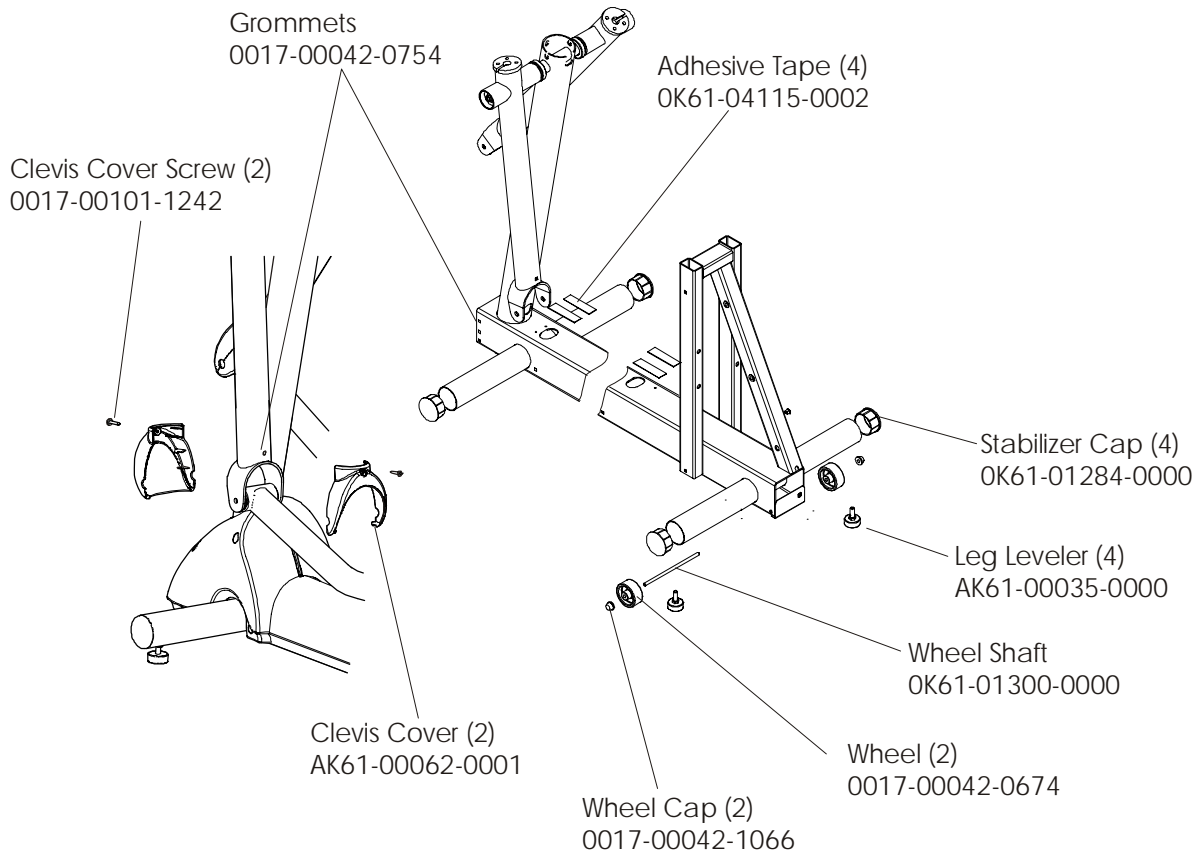

CT9500 Cross-Trainer CT95-0000-21

Crank Arm w/Roller Assembly

CT9500 Cross-Trainer CT95-0000-21
Crankshaft Assembly AK61-00157-0002

CT9500 Cross-Trainer CT95-0000-21

Final Frame Drive Linkage Assembly

CT9500 Cross-Trainer CT95-0000-21

Anti-Lift Bracket and Outer Pedal Covers

CT9500 Cross-Trainer CT95-0000-21

Battery, Brackets, and Frame Cover

CT9500 Cross-Trainer CT95-0000-21

Power CB Bracket Assembly

Power CB Bracket Assembly
AK61-00145-0000

CT9500 Cross-Trainer CT95-0000-21

Clevis and Front Frame Covers

CT9500 Cross-Trainer CT95-0000-21

Pedal Lever Assembly

Left Pedal Assembly: GK61-00002-0005
 Right Pedal Assembly: GK61-00002-0006

CT9500 Cross-Trainer CT95-0000-21