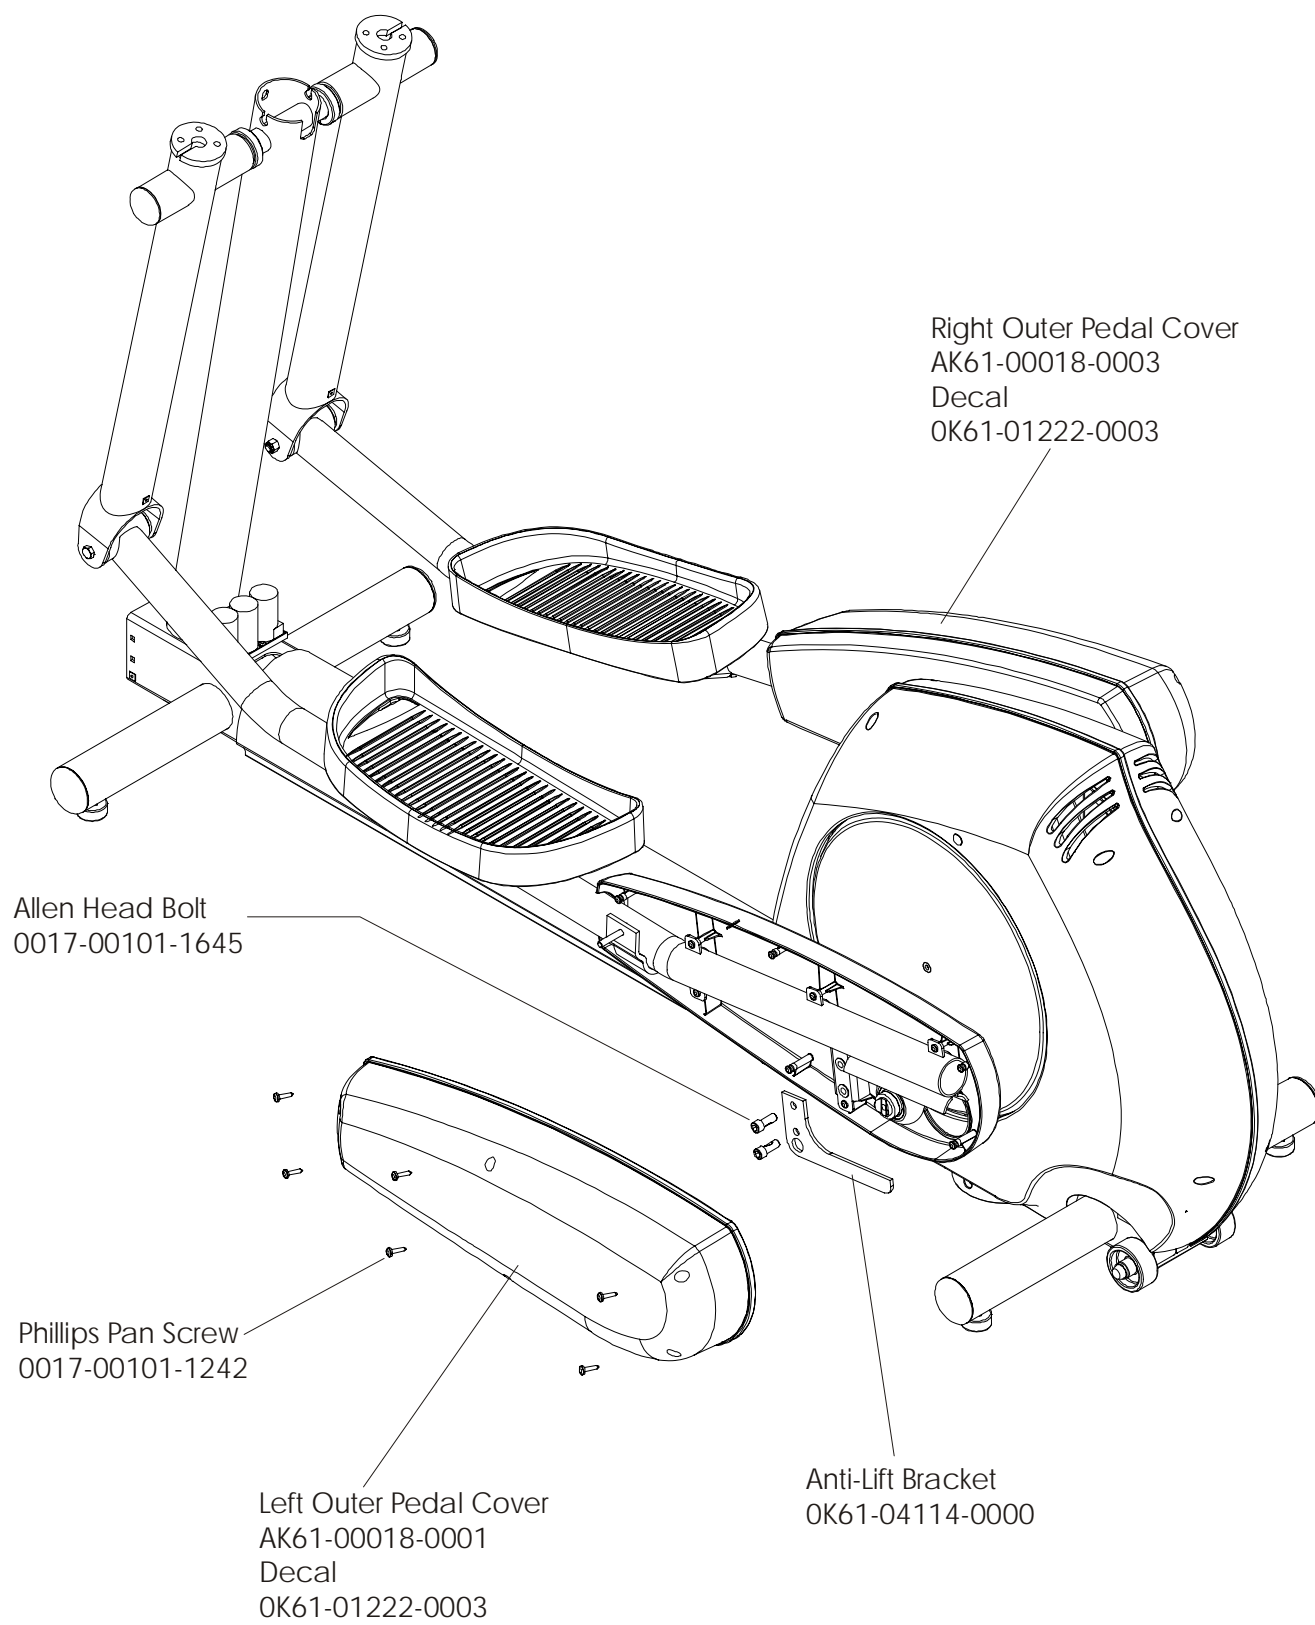

CT9500 Cross-Trainer CT95-0000-21

Drive Belts and Alternator

CT9500 Cross-Trainer CT95-0000-21

Console Support Assembly *Optional

CT9500 Cross-Trainer CT95-0000-21

Console Assembly

Language	Part Nos.	
	Console Assembly	Bezel, Switch, Overlay
Eng/Met	AK61-00111-0001	AK61-00113-0001
Ger/Eur	AK61-00111-0003	AK61-00113-0003
Spn/Eur	AK61-00111-0004	AK61-00113-0004
Jap/Met	AK61-00111-0006	AK61-00113-0006
Frn/Eur	AK61-00111-0007	AK61-00113-0007
Itl/Eur	AK61-00111-0008	AK61-00113-0008
Dut/Eur	AK61-00111-0009	AK61-00113-0009
Por/Eur	AK61-00111-0010	AK61-00113-0010

CT9500 Cross-Trainer CT95-0000-21

Crank Arm w/Roller Assembly

CT9500 Cross-Trainer CT95-0000-21
Crankshaft Assembly AK61-00157-0002

CT9500 Cross-Trainer CT95-0000-21

Final Frame Drive Linkage Assembly

CT9500 Cross-Trainer CT95-0000-21

Anti-Lift Bracket and Outer Pedal Covers

CT9500 Cross-Trainer CT95-0000-21

Battery, Brackets, and Frame Cover

CT9500 Cross-Trainer CT95-0000-21

Power CB Bracket Assembly

Power CB Bracket Assembly
AK61-00145-0000