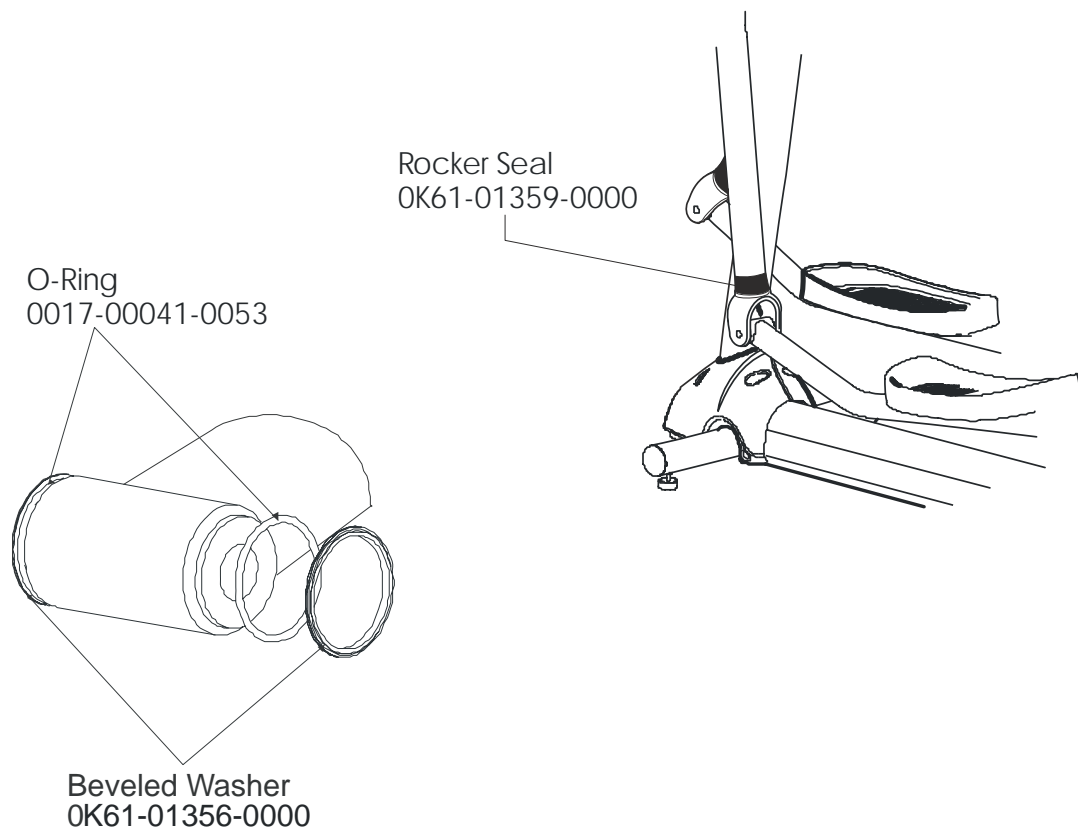

CT9500 Cross-Trainer CT95-0000-21

Clevis and Front Frame Covers

CT9500 Cross-Trainer CT95-0000-21

Pedal Lever Assembly

Left Pedal Assembly: GK61-00002-0005
 Right Pedal Assembly: GK61-00002-0006

CT9500 Cross-Trainer CT95-0000-21

Rocker Arm Covers

CT9500 Cross-Trainer CT95-0000-21

Rocker Arm Assembly

CT9500 Cross-Trainer CT95-0000-21

Rear Drive Shrouds w/Decals

CT9500 Cross-Trainer CT95-0000-21
Upper Arm / Heart Rate Assembly

CT9500 Cross-Trainer CT95-0000-21 Cables