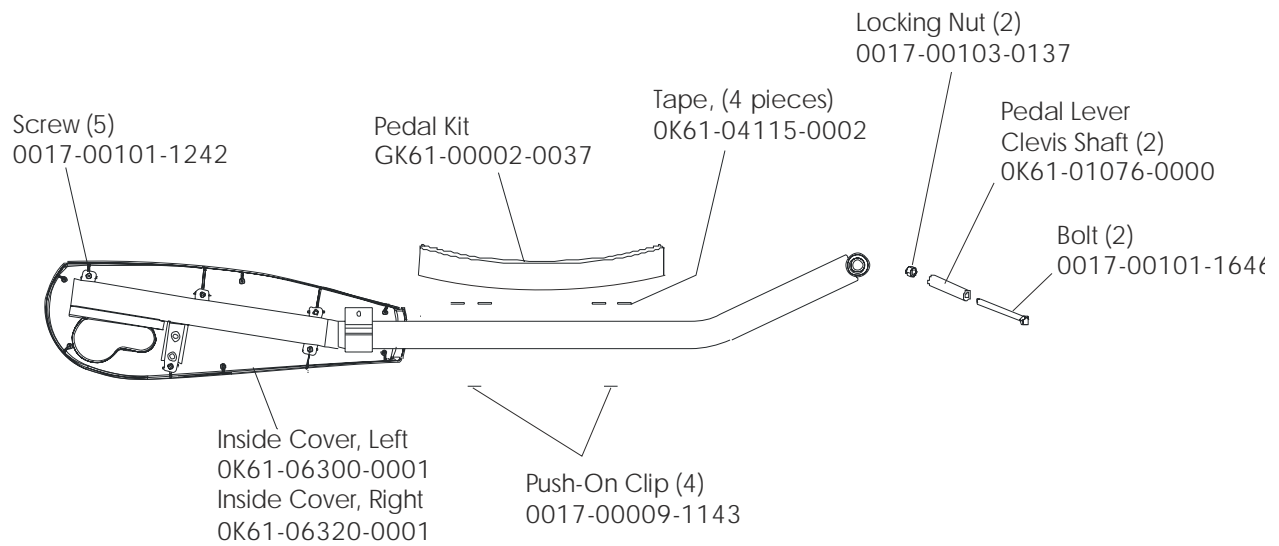

CT9500 Cross-Trainer CT95-0000-21

Crank Arm w/Roller Assembly

CT9500 Cross-Trainer CT95-0000-21
Crankshaft Assembly AK61-00157-0002

CT9500 Cross-Trainer CT95-0000-21

Final Frame Drive Linkage Assembly

CT9500 Cross-Trainer CT95-0000-21

Anti-Lift Bracket and Outer Pedal Covers

CT9500 Cross-Trainer CT95-0000-21

Battery, Brackets, and Frame Cover

CT9500 Cross-Trainer CT95-0000-21

Power CB Bracket Assembly

Power CB Bracket Assembly
AK61-00145-0000

CT9500 Cross-Trainer CT95-0000-21

Clevis and Front Frame Covers

CT9500 Cross-Trainer CT95-0000-21

Pedal Lever Assembly

Left Pedal Assembly: GK61-00002-0005
 Right Pedal Assembly: GK61-00002-0006

CT9500 Cross-Trainer CT95-0000-21

Rocker Arm Covers

CT9500 Cross-Trainer CT95-0000-21

Rocker Arm Assembly

CT9500 Cross-Trainer CT95-0000-21

Rear Drive Shrouds w/Decals

CT9500 Cross-Trainer CT95-0000-21
Upper Arm / Heart Rate Assembly

CT9500 Cross-Trainer CT95-0000-21 Cables