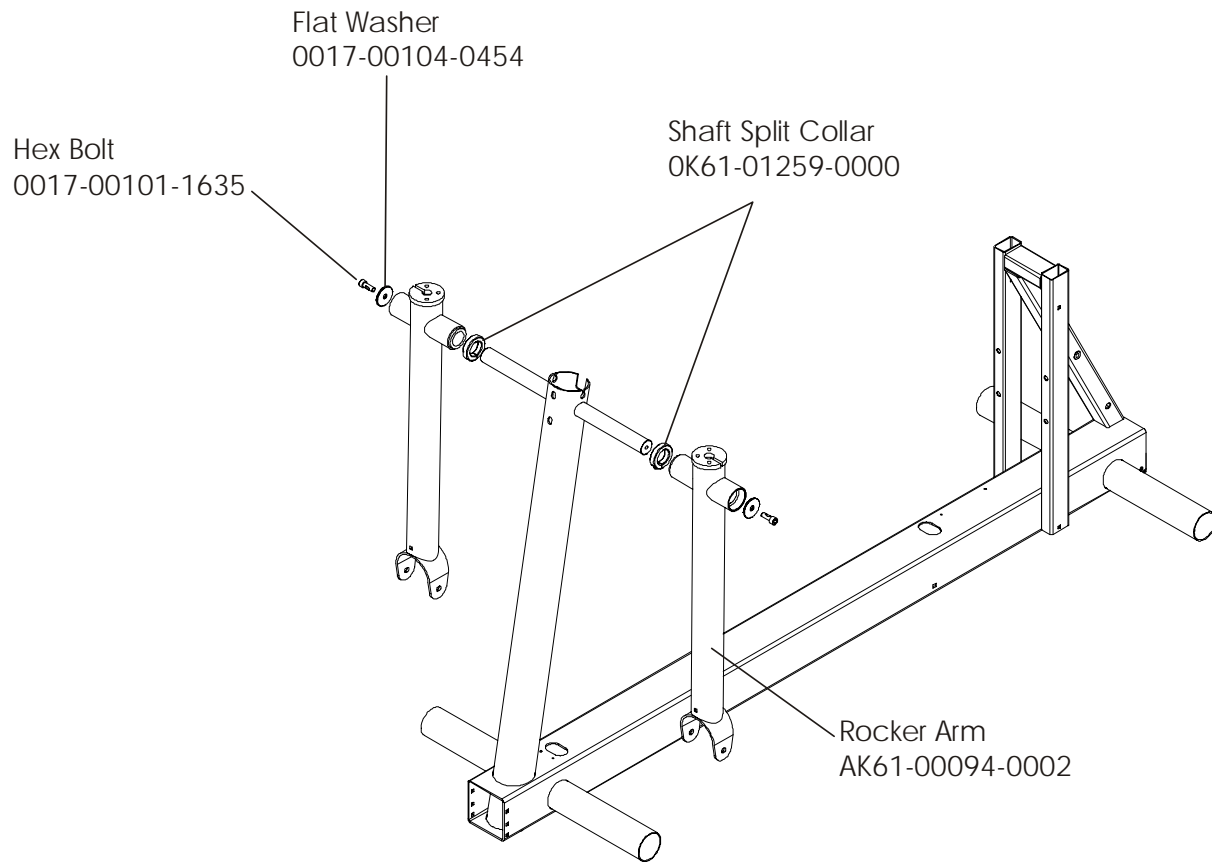

CT9500 Cross-Trainer CT95-0000-21

Clevis and Front Frame Covers

CT9500 Cross-Trainer CT95-0000-21

Pedal Lever Assembly

Left Pedal Assembly: GK61-00002-0005
 Right Pedal Assembly: GK61-00002-0006

CT9500 Cross-Trainer CT95-0000-21

Rocker Arm Covers

CT9500 Cross-Trainer CT95-0000-21

Rocker Arm Assembly

CT9500 Cross-Trainer CT95-0000-21

Rear Drive Shrouds w/Decals

CT9500 Cross-Trainer CT95-0000-21
Upper Arm / Heart Rate Assembly

CT9500 Cross-Trainer CT95-0000-21 Cables