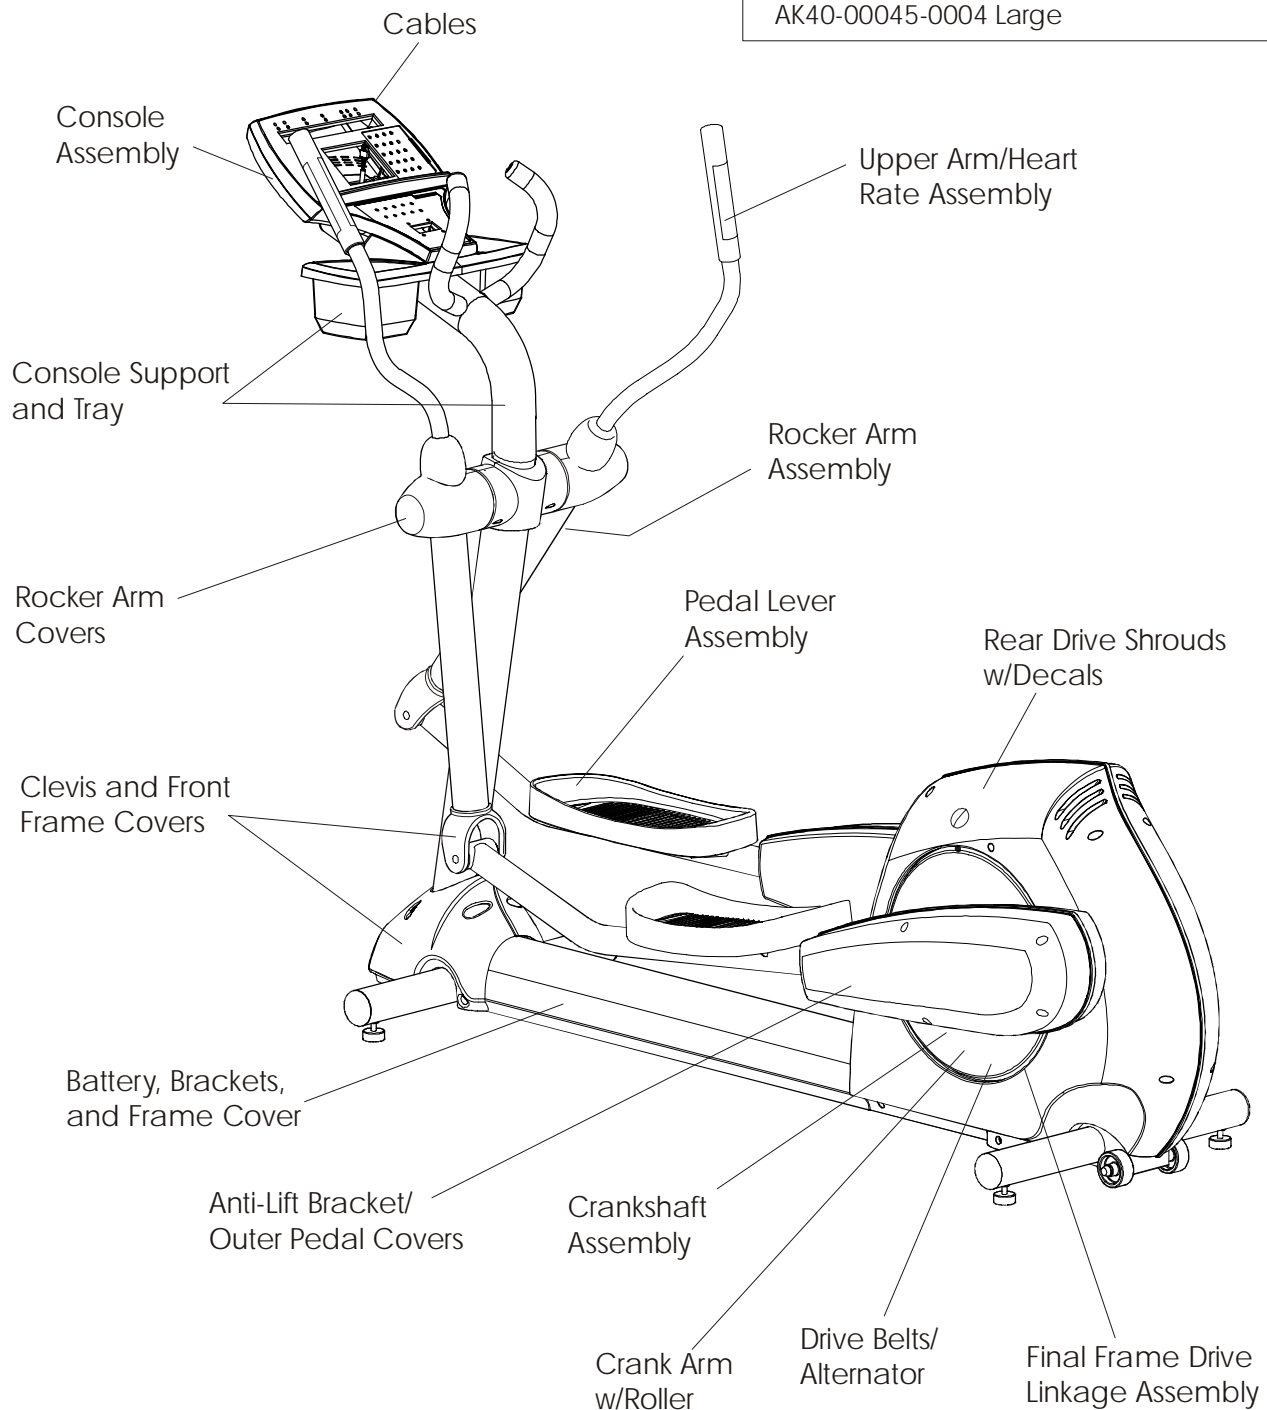

CT9500 Cross-Trainer CT95-0000-21

General Assembly

Service Manual M051-00K61-A078
Operator Manual M051-00K61-A064
Installation Instructions M051-00K61-A045
Hardware Kit AK61-00050-0001
Optional: Chest Strap
AK40-00045-0002 Medium
AK40-00045-0003 Small
AK40-00045-0004 Large

CT9500 Cross-Trainer CT95-0000-21

Drive Belts and Alternator

CT9500 Cross-Trainer CT95-0000-21

Console Support Assembly *Optional

CT9500 Cross-Trainer CT95-0000-21

Console Assembly

Language	Part Nos.	
	Console Assembly	Bezel, Switch, Overlay
Eng/Met	AK61-00111-0001	AK61-00113-0001
Ger/Eur	AK61-00111-0003	AK61-00113-0003
Spn/Eur	AK61-00111-0004	AK61-00113-0004
Jap/Met	AK61-00111-0006	AK61-00113-0006
Frn/Eur	AK61-00111-0007	AK61-00113-0007
Itl/Eur	AK61-00111-0008	AK61-00113-0008
Dut/Eur	AK61-00111-0009	AK61-00113-0009
Por/Eur	AK61-00111-0010	AK61-00113-0010