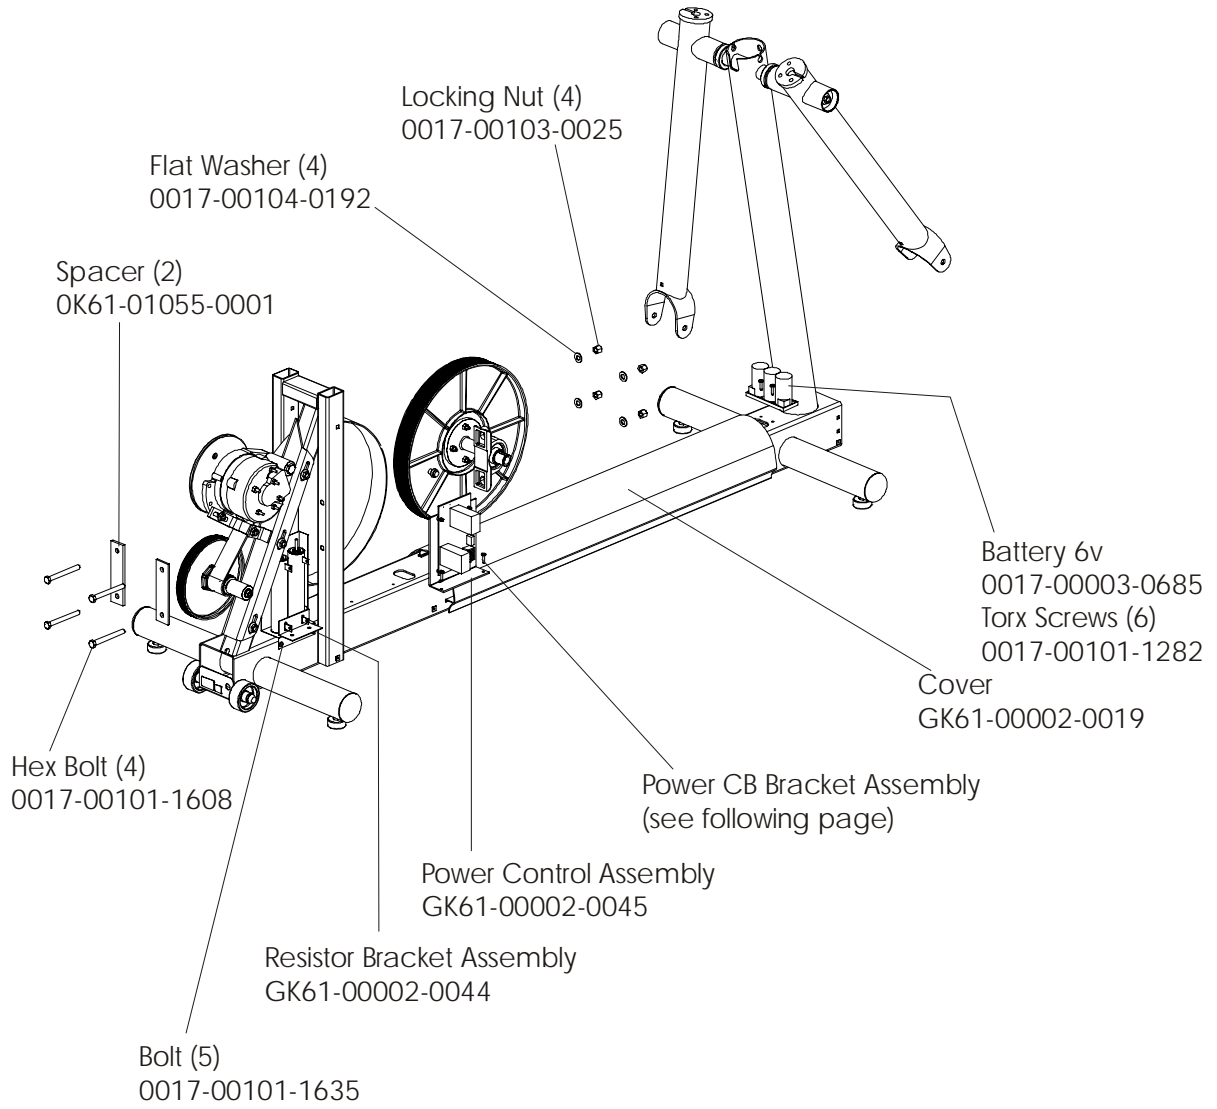

CT9500 Cross-Trainer CT95-0000-21

Drive Belts and Alternator

CT9500 Cross-Trainer CT95-0000-21

Console Support Assembly *Optional

CT9500 Cross-Trainer CT95-0000-21

Console Assembly

Language	Part Nos.	
	Console Assembly	Bezel, Switch, Overlay
Eng/Met	AK61-00111-0001	AK61-00113-0001
Ger/Eur	AK61-00111-0003	AK61-00113-0003
Spn/Eur	AK61-00111-0004	AK61-00113-0004
Jap/Met	AK61-00111-0006	AK61-00113-0006
Frn/Eur	AK61-00111-0007	AK61-00113-0007
Itl/Eur	AK61-00111-0008	AK61-00113-0008
Dut/Eur	AK61-00111-0009	AK61-00113-0009
Por/Eur	AK61-00111-0010	AK61-00113-0010

CT9500 Cross-Trainer CT95-0000-21

Crank Arm w/Roller Assembly

CT9500 Cross-Trainer CT95-0000-21
Crankshaft Assembly AK61-00157-0002

CT9500 Cross-Trainer CT95-0000-21

Final Frame Drive Linkage Assembly

CT9500 Cross-Trainer CT95-0000-21

Anti-Lift Bracket and Outer Pedal Covers

CT9500 Cross-Trainer CT95-0000-21

Battery, Brackets, and Frame Cover

CT9500 Cross-Trainer CT95-0000-21

Power CB Bracket Assembly

Power CB Bracket Assembly
AK61-00145-0000

CT9500 Cross-Trainer CT95-0000-21

Clevis and Front Frame Covers

CT9500 Cross-Trainer CT95-0000-21

Pedal Lever Assembly

Left Pedal Assembly: GK61-00002-0005
 Right Pedal Assembly: GK61-00002-0006

CT9500 Cross-Trainer CT95-0000-21