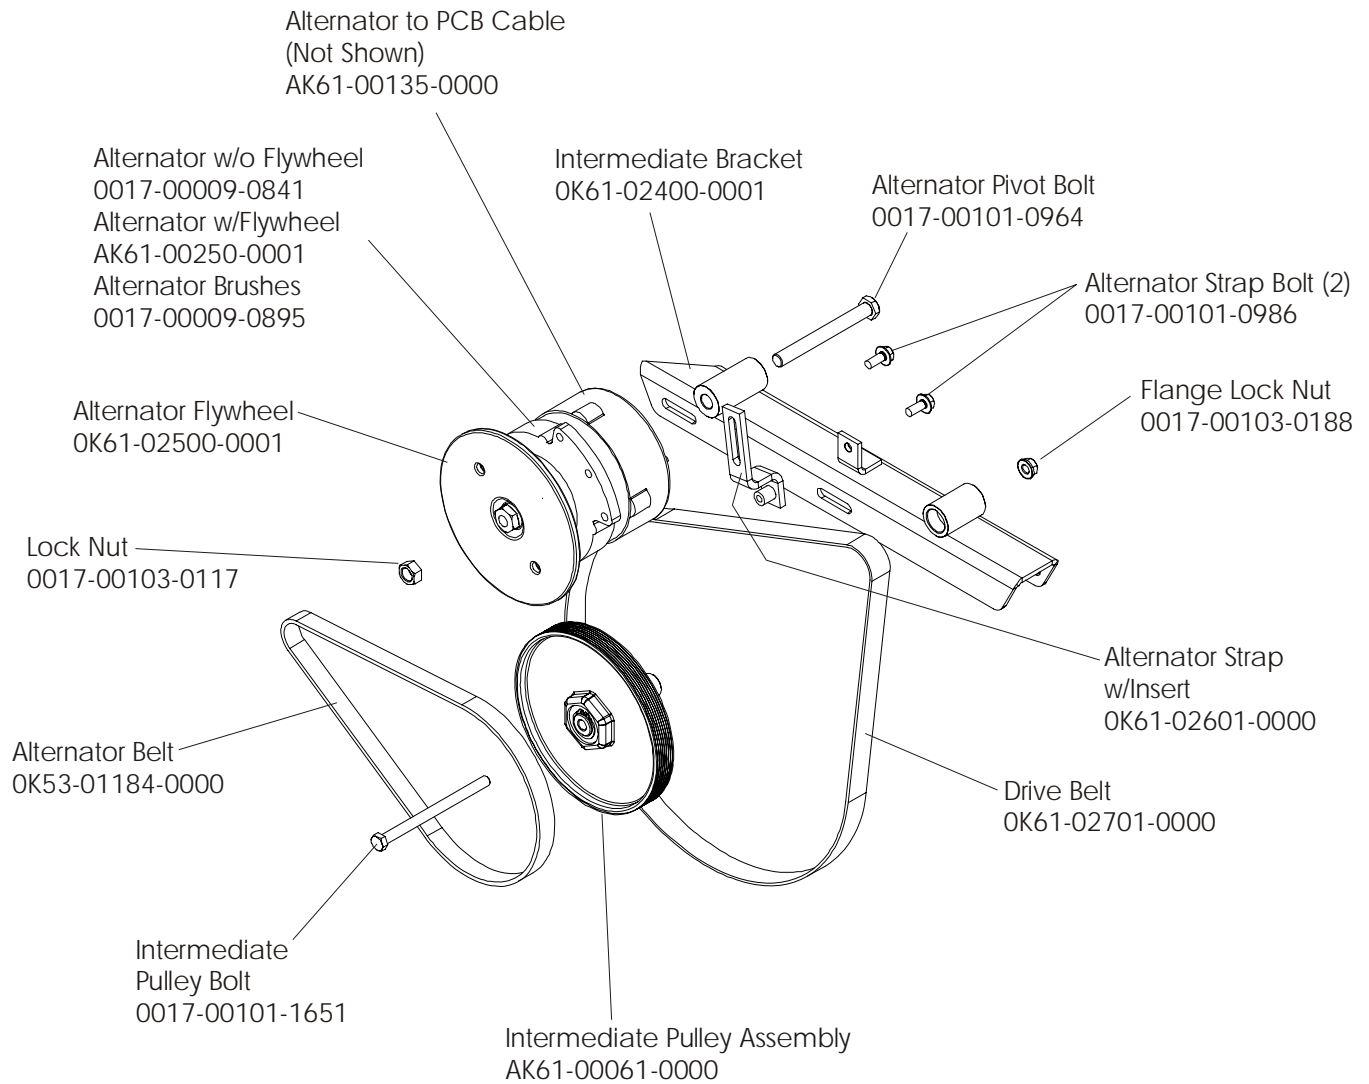

CT9500 Cross-Trainer CT95-0000-21

General Assembly

Service Manual M051-00K61-A078
Operator Manual M051-00K61-A064
Installation Instructions M051-00K61-A045
Hardware Kit AK61-00050-0001
Optional: Chest Strap
AK40-00045-0002 Medium
AK40-00045-0003 Small
AK40-00045-0004 Large

CT9500 Cross-Trainer CT95-0000-21

Drive Belts and Alternator

CT9500 Cross-Trainer CT95-0000-21

Console Support Assembly *Optional

CT9500 Cross-Trainer CT95-0000-21

Console Assembly

Language	Part Nos.	
	Console Assembly	Bezel, Switch, Overlay
Eng/Met	AK61-00111-0001	AK61-00113-0001
Ger/Eur	AK61-00111-0003	AK61-00113-0003
Spn/Eur	AK61-00111-0004	AK61-00113-0004
Jap/Met	AK61-00111-0006	AK61-00113-0006
Frn/Eur	AK61-00111-0007	AK61-00113-0007
Itl/Eur	AK61-00111-0008	AK61-00113-0008
Dut/Eur	AK61-00111-0009	AK61-00113-0009
Por/Eur	AK61-00111-0010	AK61-00113-0010

CT9500 Cross-Trainer CT95-0000-21

Crank Arm w/Roller Assembly

CT9500 Cross-Trainer CT95-0000-21
Crankshaft Assembly AK61-00157-0002

CT9500 Cross-Trainer CT95-0000-21

Final Frame Drive Linkage Assembly

CT9500 Cross-Trainer CT95-0000-21

CT9500 Cross-Trainer CT95-0000-21

Clevis and Front Frame Covers

CT9500 Cross-Trainer CT95-0000-21

Pedal Lever Assembly

Left Pedal Assembly: GK61-00002-0005
 Right Pedal Assembly: GK61-00002-0006

CT9500 Cross-Trainer CT95-0000-21