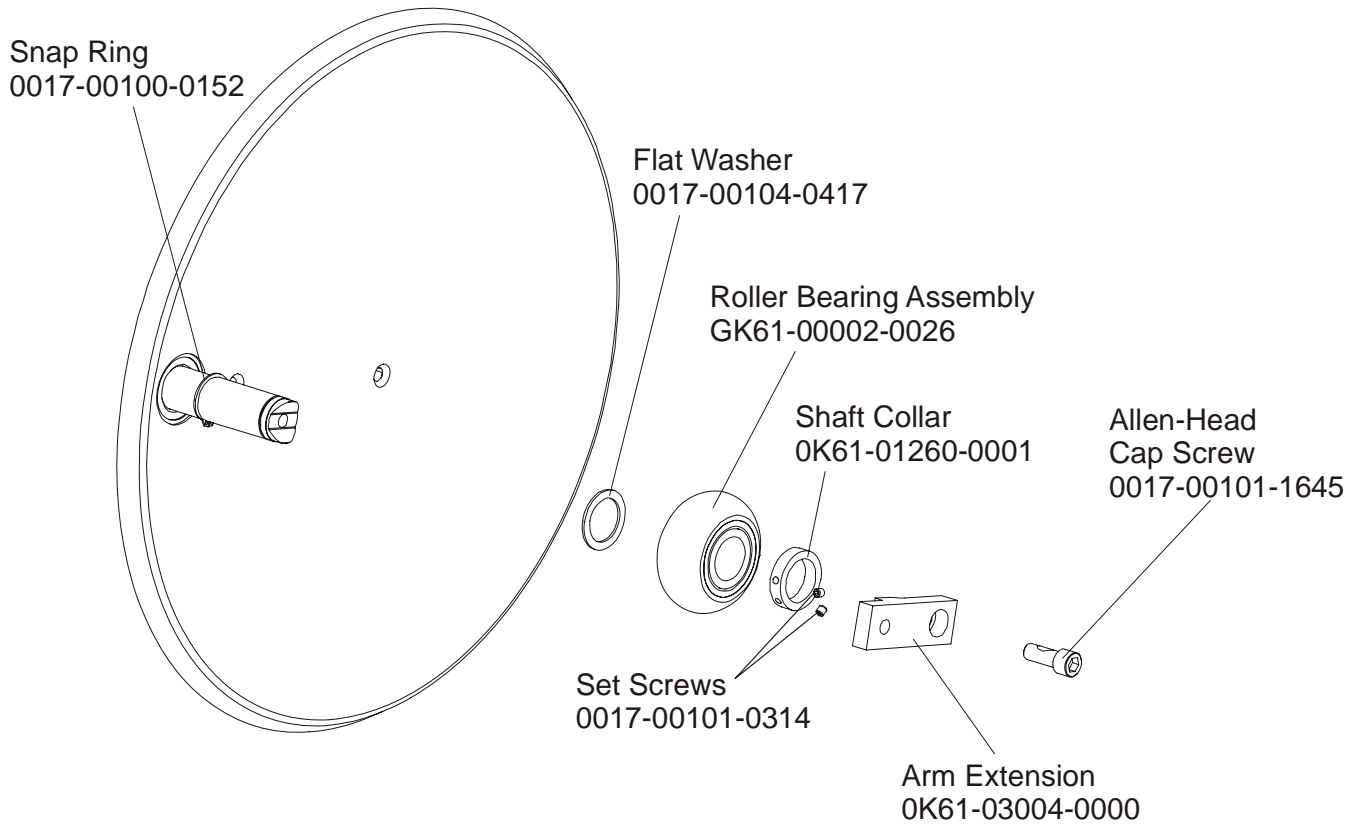

Description	Part No.
OPERATION MANUAL	M051-00K20-B320
SERVICE MANUAL	M051-00K61-A110
ARCTIC SILVER TOUCH UP PAINT: SPRAY CAN .5 OZ BOTTLE W/APPLICATOR .33 OZ PEN	0017-00008-0204 0017-00008-0205 0017-00008-0206
STEALTH GRAY TOUCH UP PAINT (FOR ROCKER ARMS): SPRAY CAN .5 OZ BOTTLE W/APPLICATOR	0017-00008-0199 0017-00008-0198
HARDWARE BAG	AK61-00197-0000
POWER SUPPLY, 9v	118E-00001-0165

The CSX-0XXX-01 has both Telemetry and Lifepulse sensors for heart rate.

CLUB SERIES CROSS-TRAINER  
DRIVE BELTS AND ALTERNATOR

CSX-0XXX-01  
CSX100000 and up

Console Assembly	Overlay/Bezel/ Switch Assembly	Upper Overlay	Lower Overlay
AK61-00193-0012	AK61-00195-0011	OK61-01382-0001	OK61-01384-0011

CLUB SERIES CROSS-TRAINER  
ROCKER ARM COVERS

CSX-0XXX-01  
CSX100000 and up