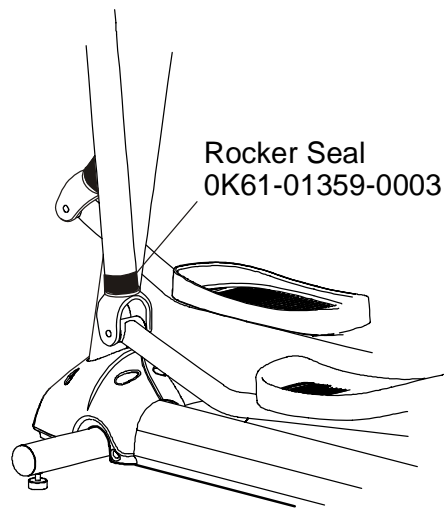

Description	Part No.
OPERATION MANUAL	M051-00K20-B320
SERVICE MANUAL	M051-00K61-A110
ARCTIC SILVER TOUCH UP PAINT: SPRAY CAN .5 OZ BOTTLE W/APPLICATOR .33 OZ PEN	0017-00008-0204 0017-00008-0205 0017-00008-0206
STEALTH GRAY TOUCH UP PAINT (FOR ROCKER ARMS): SPRAY CAN .5 OZ BOTTLE W/APPLICATOR	0017-00008-0199 0017-00008-0198
HARDWARE BAG	AK61-00197-0000
POWER SUPPLY, 9v	118E-00001-0165

The CSX-0XXX-01 has both Telemetry and Lifepulse sensors for heart rate.

CLUB SERIES CROSS-TRAINER  
DRIVE BELTS AND ALTERNATOR

CSX-0XXX-01  
CSX100000 and up

Console Assembly	Overlay/Bezel/ Switch Assembly	Upper Overlay	Lower Overlay
AK61-00193-0012	AK61-00195-0011	OK61-01382-0001	OK61-01384-0011

CLUB SERIES CROSS-TRAINER  
ROCKER ARM COVERS

CSX-0XXX-01  
CSX100000 and up