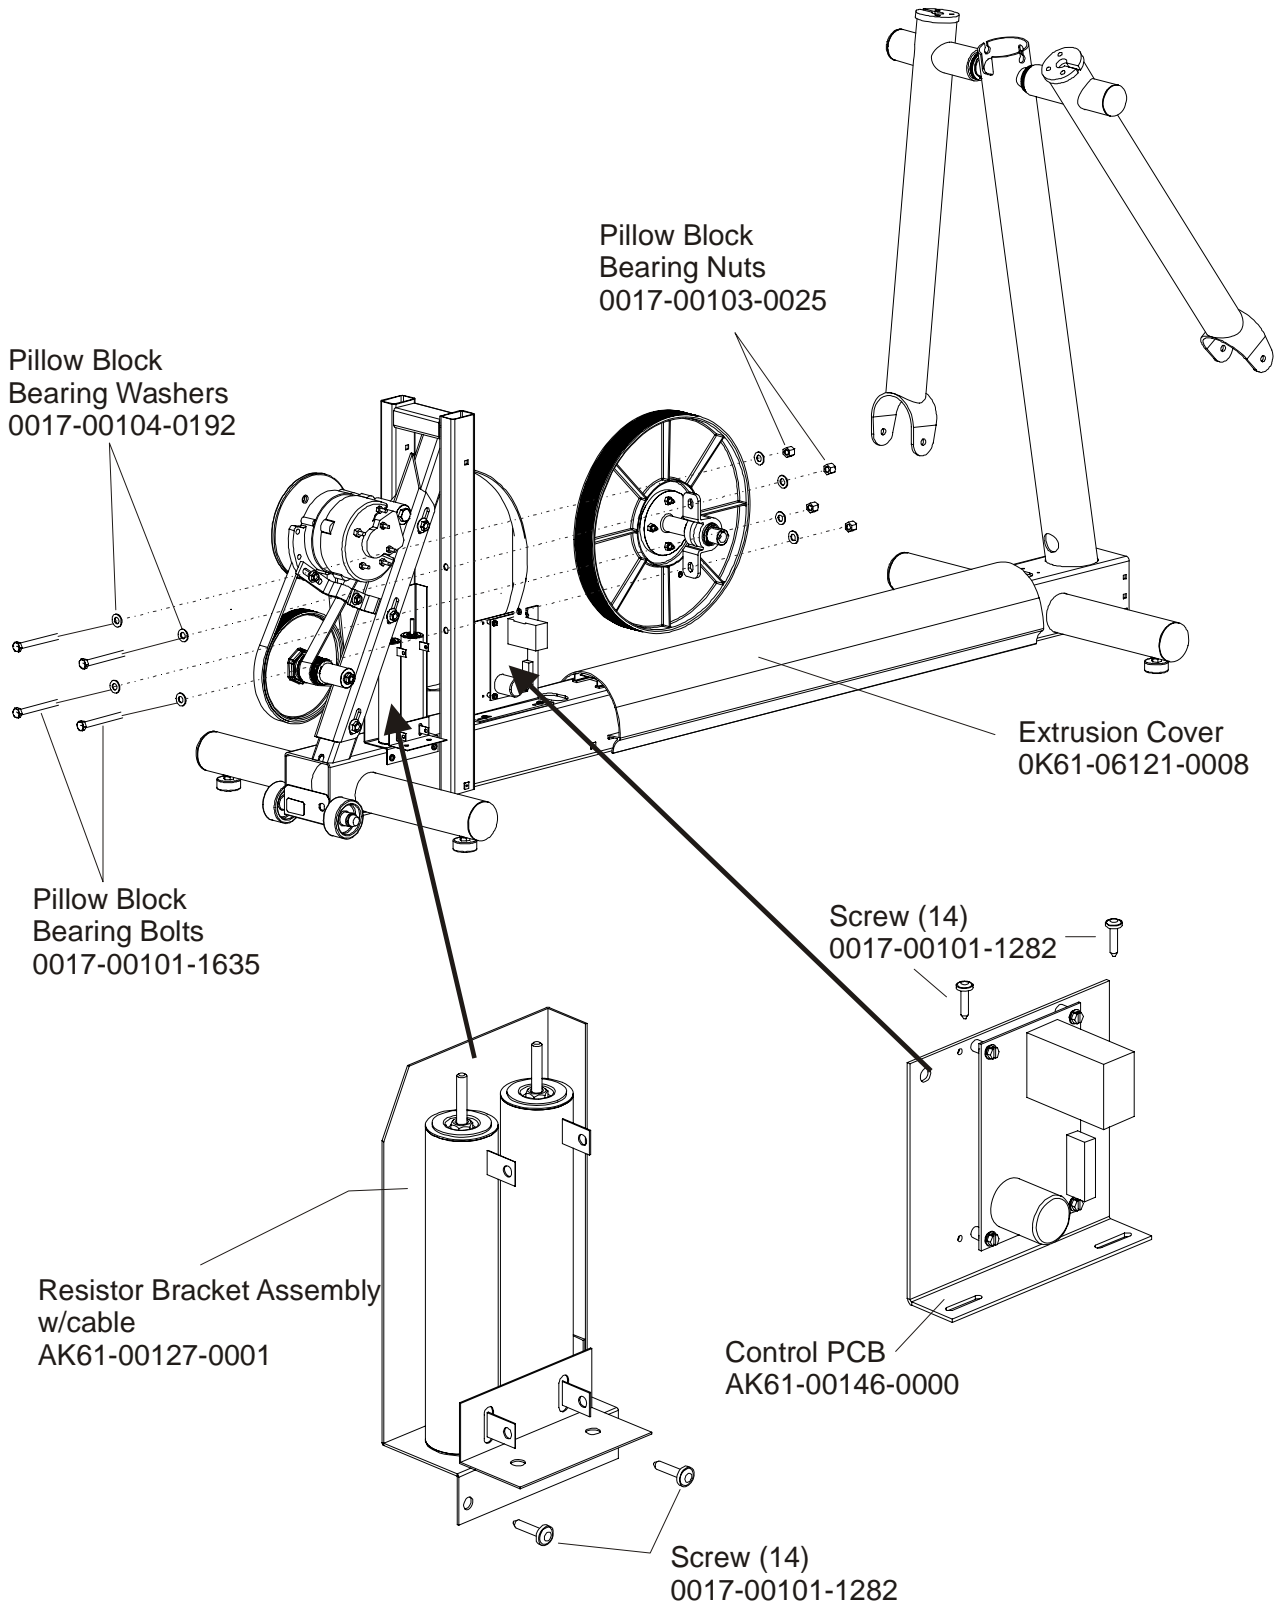

Description	Part No.
OPERATION MANUAL	M051-00K20-B320
SERVICE MANUAL	M051-00K61-A110
ARCTIC SILVER TOUCH UP PAINT: SPRAY CAN .5 OZ BOTTLE W/APPLICATOR .33 OZ PEN	0017-00008-0204 0017-00008-0205 0017-00008-0206
STEALTH GRAY TOUCH UP PAINT (FOR ROCKER ARMS): SPRAY CAN .5 OZ BOTTLE W/APPLICATOR	0017-00008-0199 0017-00008-0198
HARDWARE BAG	AK61-00197-0000
POWER SUPPLY, 9v	118E-00001-0165

The CSX-0XXX-01 has both Telemetry and Lifepulse sensors for heart rate.

CLUB SERIES CROSS-TRAINER  
DRIVE BELTS AND ALTERNATOR

CSX-0XXX-01  
CSX100000 and up

Console Assembly	Overlay/Bezel/ Switch Assembly	Upper Overlay	Lower Overlay
AK61-00193-0012	AK61-00195-0011	OK61-01382-0001	OK61-01384-0011

CLUB SERIES CROSS-TRAINER  
ROCKER ARM COVERS

CSX-0XXX-01  
CSX100000 and up