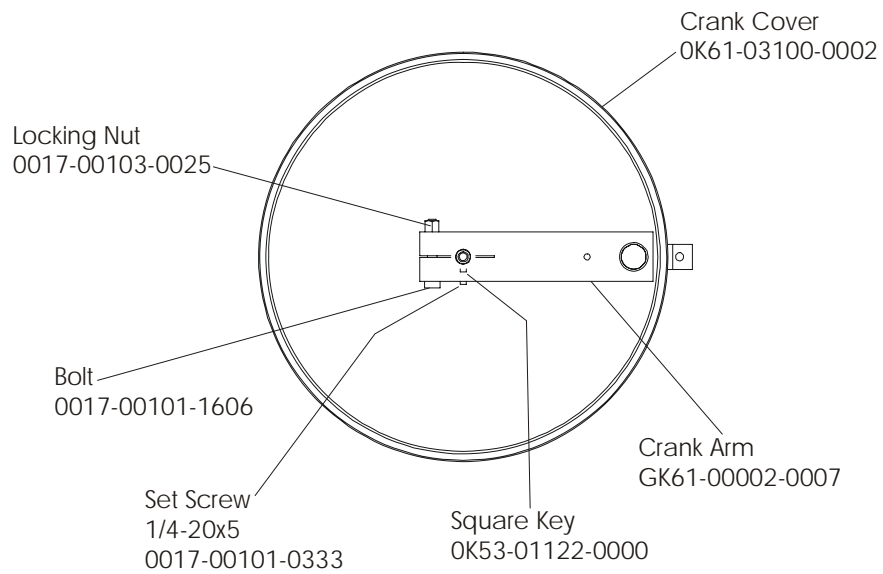

Description	Part No.
OPERATION MANUAL	M051-00K20-B320
SERVICE MANUAL	M051-00K61-A110
ARCTIC SILVER TOUCH UP PAINT: SPRAY CAN .5 OZ BOTTLE W/APPLICATOR .33 OZ PEN	0017-00008-0204 0017-00008-0205 0017-00008-0206
STEALTH GRAY TOUCH UP PAINT (FOR ROCKER ARMS): SPRAY CAN .5 OZ BOTTLE W/APPLICATOR	0017-00008-0199 0017-00008-0198
HARDWARE BAG	AK61-00197-0000
POWER SUPPLY, 9v	118E-00001-0165

The CSX-0XXX-01 has both Telemetry and Lifepulse sensors for heart rate.

CLUB SERIES CROSS-TRAINER  
DRIVE BELTS AND ALTERNATOR

CSX-0XXX-01  
CSX100000 and up

Console Assembly	Overlay/Bezel/ Switch Assembly	Upper Overlay	Lower Overlay
AK61-00193-0012	AK61-00195-0011	OK61-01382-0001	OK61-01384-0011