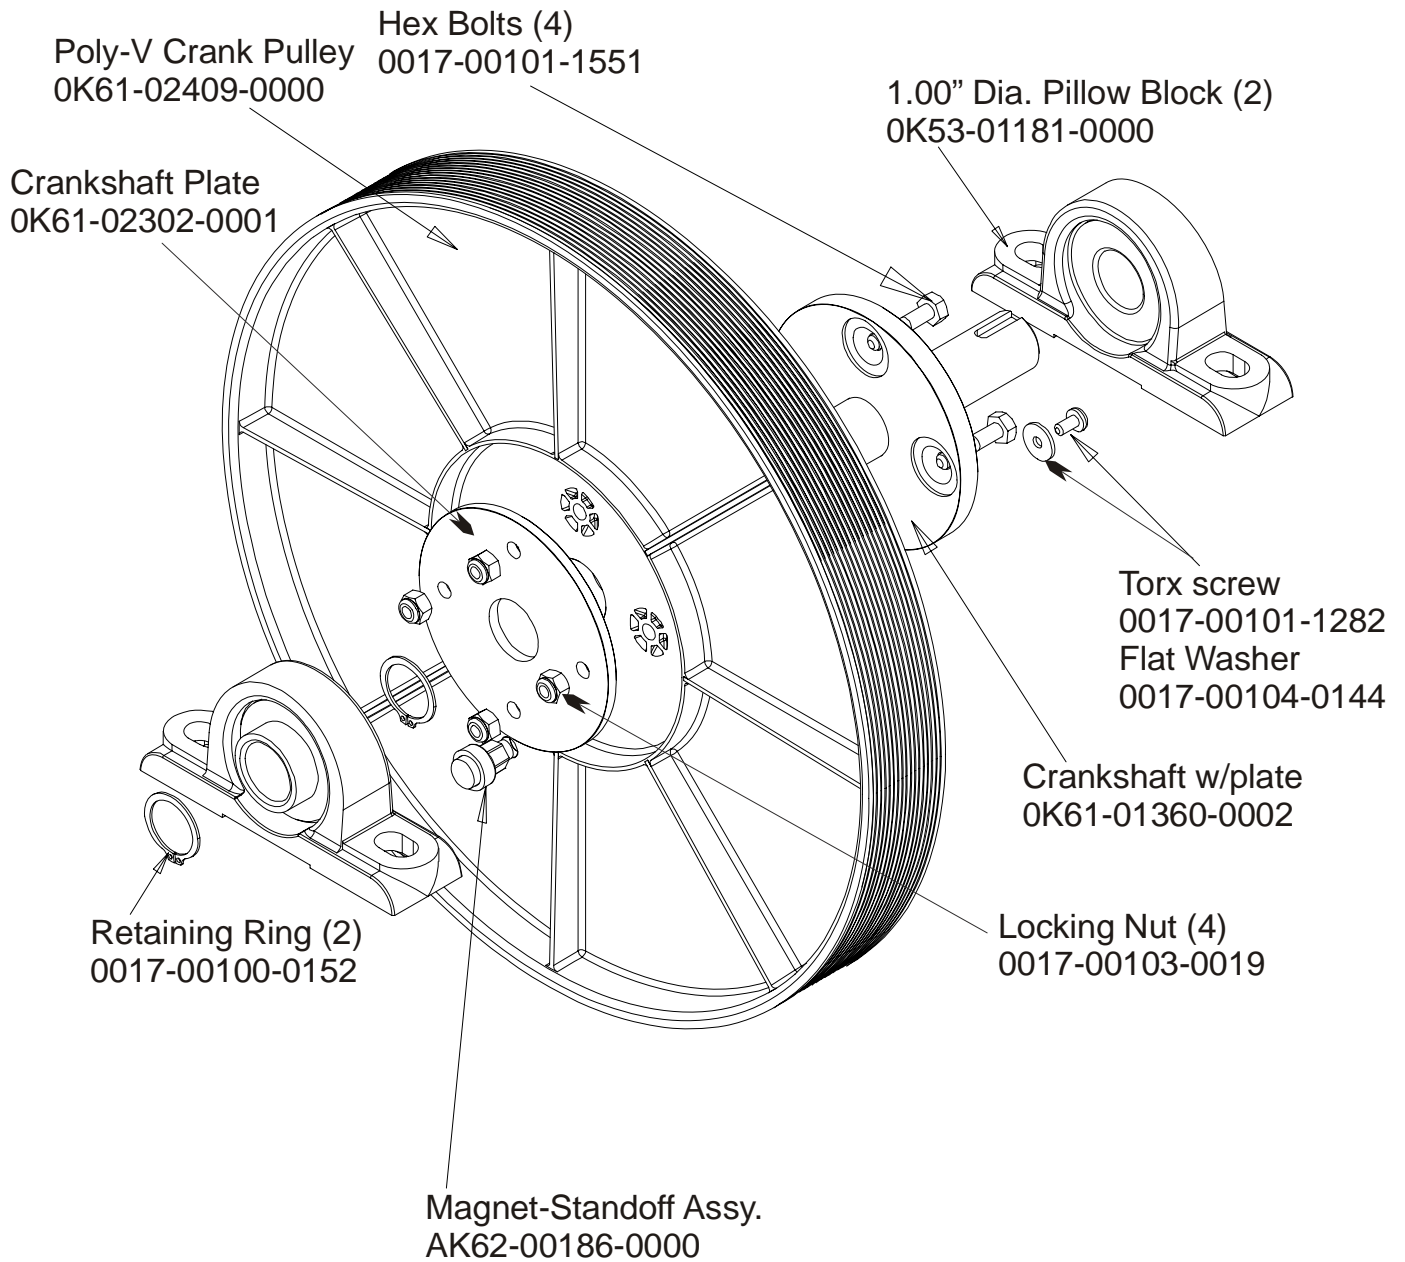

Description	Part No.
OPERATION MANUAL	M051-00K20-B320
SERVICE MANUAL	M051-00K61-A110
ARCTIC SILVER TOUCH UP PAINT: SPRAY CAN .5 OZ BOTTLE W/APPLICATOR .33 OZ PEN	0017-00008-0204 0017-00008-0205 0017-00008-0206
STEALTH GRAY TOUCH UP PAINT (FOR ROCKER ARMS): SPRAY CAN .5 OZ BOTTLE W/APPLICATOR	0017-00008-0199 0017-00008-0198
HARDWARE BAG	AK61-00197-0000
POWER SUPPLY, 9v	118E-00001-0165

The CSX-0XXX-01 has both Telemetry and Lifepulse sensors for heart rate.

CLUB SERIES CROSS-TRAINER  
DRIVE BELTS AND ALTERNATOR

CSX-0XXX-01  
CSX100000 and up

Console Assembly	Overlay/Bezel/ Switch Assembly	Upper Overlay	Lower Overlay
AK61-00193-0012	AK61-00195-0011	OK61-01382-0001	OK61-01384-0011

CLUB SERIES CROSS-TRAINER  
ROCKER ARM COVERS

CSX-0XXX-01  
CSX100000 and up