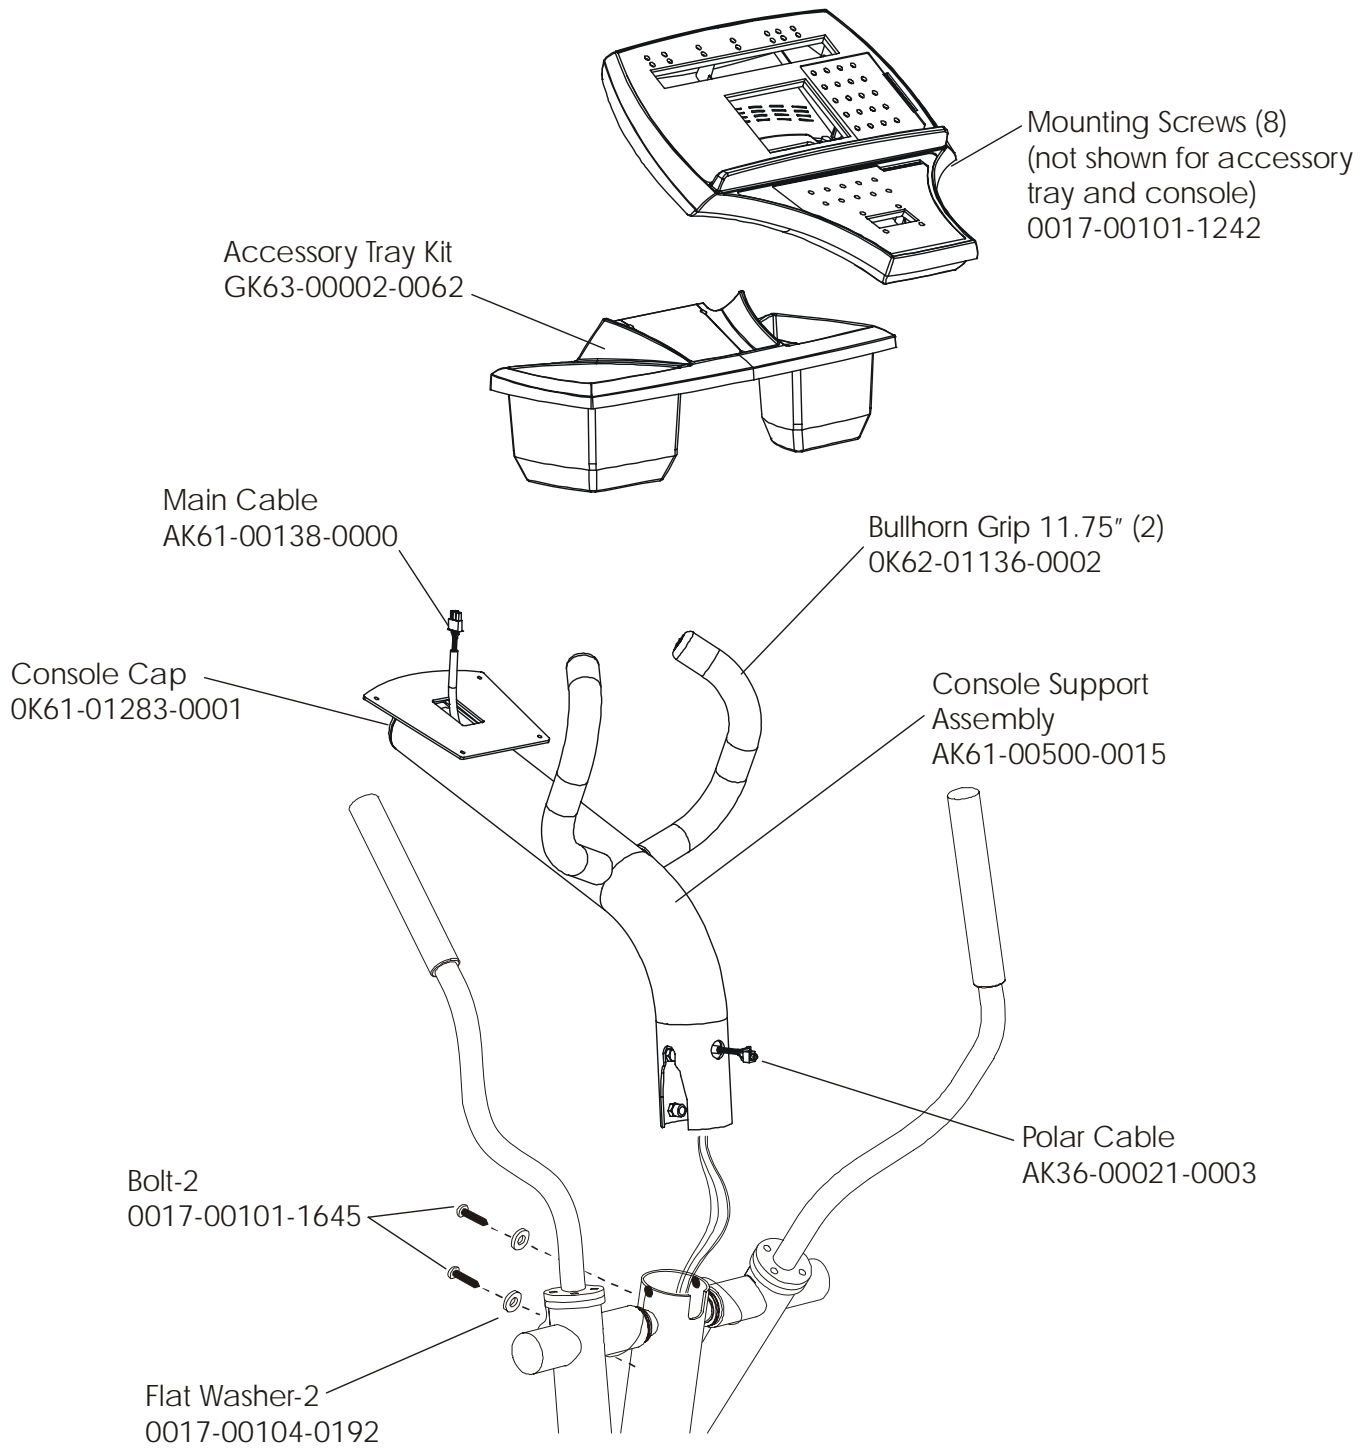

# LifeFitness

CLUB SERIES CROSS-TRAINER CSX-0XXX-01

Customer Support Services  
**PARTS MANUAL** revised 12 Mar 2008

MISCELLANEOUS .....	3
DRIVE BELTS and ALTERNATOR.....	4
CONSOLE SUPPORT ASSEMBLY .....	5
CONSOLE ASSEMBLY .....	6
ROLLER ASSEMBLY .....	7
CRANKSHAFT ASSEMBLY .....	8
DRIVE LINKAGE ASSEMBLY .....	9
ANTI-LIFT BRACKET and OUTER PEDAL COVERS .....	10
FRAME ASSEMBLY .....	11
CLEVIS and FRONT FRAME COVERS .....	12
PEDAL LEVER ASSEMBLY .....	13
ROCKER ARM COVERS .....	14
ROCKER ARM ASSEMBLY .....	15
REAR DRIVE SHROUDS with DECALS.....	16
UPPER ARM and HEART RATE ASSEMBLY .....	17
CABLES .....	18

Description	Part No.
OPERATION MANUAL	M051-00K20-B320
SERVICE MANUAL	M051-00K61-A110
ARCTIC SILVER TOUCH UP PAINT: SPRAY CAN .5 OZ BOTTLE W/APPLICATOR .33 OZ PEN	0017-00008-0204 0017-00008-0205 0017-00008-0206
STEALTH GRAY TOUCH UP PAINT (FOR ROCKER ARMS): SPRAY CAN .5 OZ BOTTLE W/APPLICATOR	0017-00008-0199 0017-00008-0198
HARDWARE BAG	AK61-00197-0000
POWER SUPPLY, 9v	118E-00001-0165

The CSX-0XXX-01 has both Telemetry and Lifepulse sensors for heart rate.

CLUB SERIES CROSS-TRAINER  
DRIVE BELTS AND ALTERNATOR

CSX-0XXX-01  
CSX100000 and up

Console Assembly	Overlay/Bezel/ Switch Assembly	Upper Overlay	Lower Overlay
AK61-00193-0012	AK61-00195-0011	OK61-01382-0001	OK61-01384-0011

CLUB SERIES CROSS-TRAINER  
ROCKER ARM COVERS

CSX-0XXX-01  
CSX100000 and up