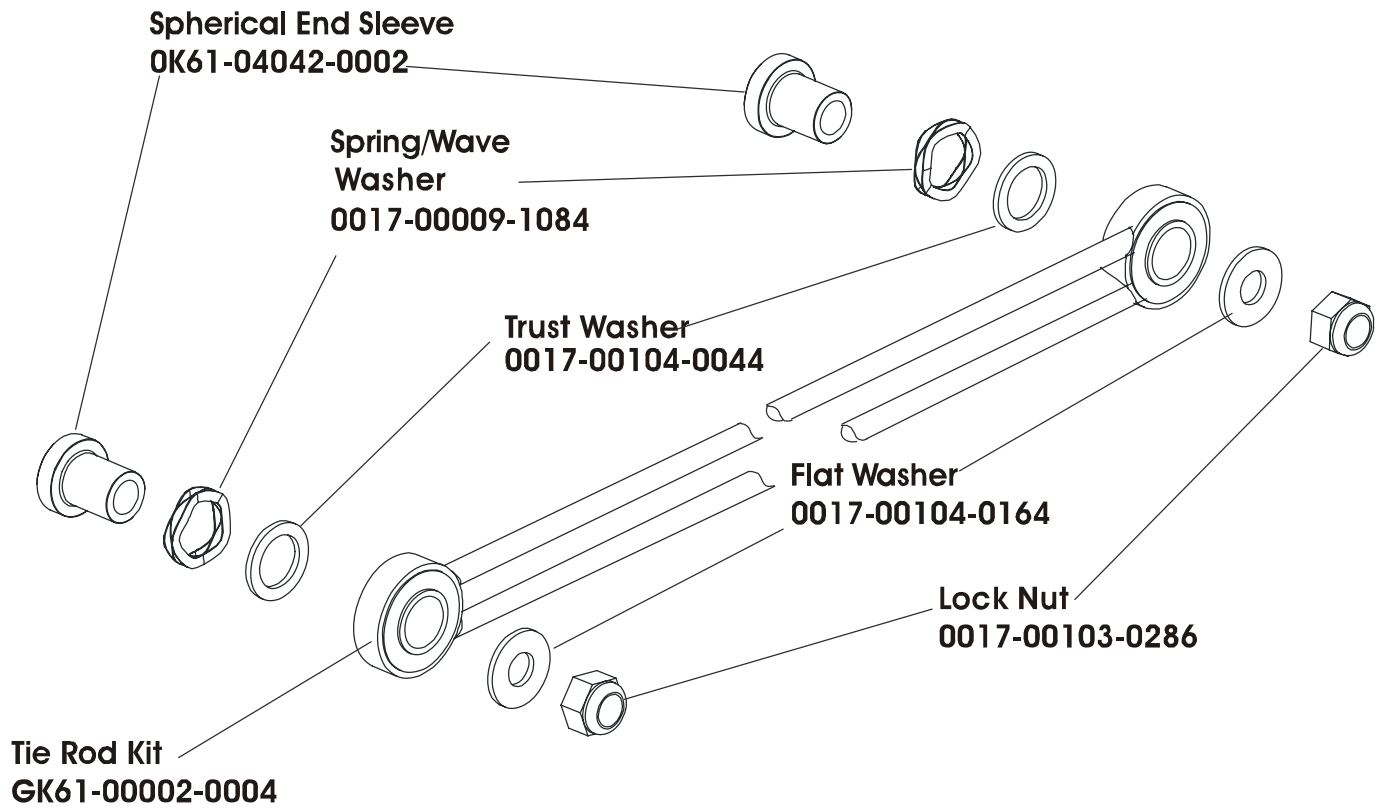

Description	Part No.
OPERATION MANUAL	M051-00K20-B320
SERVICE MANUAL	M051-00K61-A110
ARCTIC SILVER TOUCH UP PAINT: SPRAY CAN .5 OZ BOTTLE W/APPLICATOR .33 OZ PEN	0017-00008-0204 0017-00008-0205 0017-00008-0206
STEALTH GRAY TOUCH UP PAINT (FOR ROCKER ARMS): SPRAY CAN .5 OZ BOTTLE W/APPLICATOR	0017-00008-0199 0017-00008-0198
HARDWARE BAG	AK61-00197-0000
POWER SUPPLY, 9v	118E-00001-0165

The CSX-0XXX-01 has both Telemetry and Lifepulse sensors for heart rate.

CLUB SERIES CROSS-TRAINER  
DRIVE BELTS AND ALTERNATOR

CSX-0XXX-01  
CSX100000 and up

Console Assembly	Overlay/Bezel/ Switch Assembly	Upper Overlay	Lower Overlay
AK61-00193-0012	AK61-00195-0011	OK61-01382-0001	OK61-01384-0011