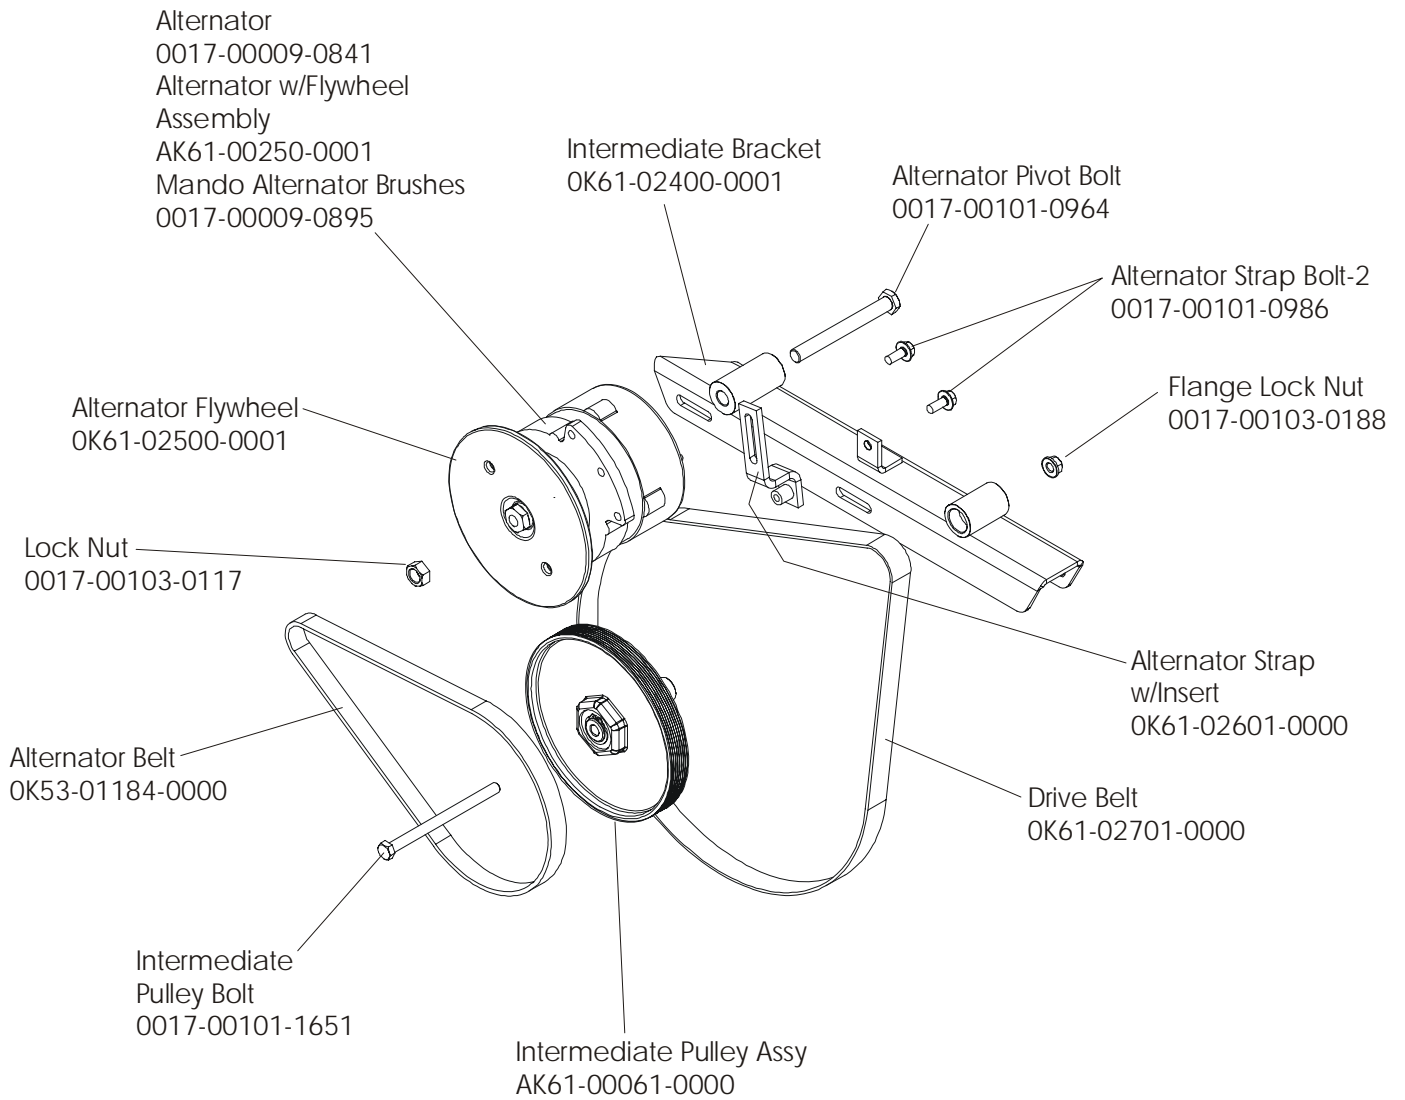

# LifeFitness

CLUB SERIES CROSS-TRAINER CSX-0XXX-01

Customer Support Services  
**PARTS MANUAL** revised 12 Mar 2008

MISCELLANEOUS .....	3
DRIVE BELTS and ALTERNATOR.....	4
CONSOLE SUPPORT ASSEMBLY .....	5
CONSOLE ASSEMBLY .....	6
ROLLER ASSEMBLY .....	7
CRANKSHAFT ASSEMBLY .....	8
DRIVE LINKAGE ASSEMBLY .....	9
ANTI-LIFT BRACKET and OUTER PEDAL COVERS .....	10
FRAME ASSEMBLY .....	11
CLEVIS and FRONT FRAME COVERS .....	12
PEDAL LEVER ASSEMBLY .....	13
ROCKER ARM COVERS .....	14
ROCKER ARM ASSEMBLY .....	15
REAR DRIVE SHROUDS with DECALS.....	16
UPPER ARM and HEART RATE ASSEMBLY .....	17
CABLES .....	18

Description	Part No.
OPERATION MANUAL	M051-00K20-B320
SERVICE MANUAL	M051-00K61-A110
ARCTIC SILVER TOUCH UP PAINT: SPRAY CAN .5 OZ BOTTLE W/APPLICATOR .33 OZ PEN	0017-00008-0204 0017-00008-0205 0017-00008-0206
STEALTH GRAY TOUCH UP PAINT (FOR ROCKER ARMS): SPRAY CAN .5 OZ BOTTLE W/APPLICATOR	0017-00008-0199 0017-00008-0198
HARDWARE BAG	AK61-00197-0000
POWER SUPPLY, 9v	118E-00001-0165

The CSX-0XXX-01 has both Telemetry and Lifepulse sensors for heart rate.

CLUB SERIES CROSS-TRAINER  
DRIVE BELTS AND ALTERNATOR

CSX-0XXX-01  
CSX100000 and up

Console Assembly	Overlay/Bezel/ Switch Assembly	Upper Overlay	Lower Overlay
AK61-00193-0012	AK61-00195-0011	OK61-01382-0001	OK61-01384-0011