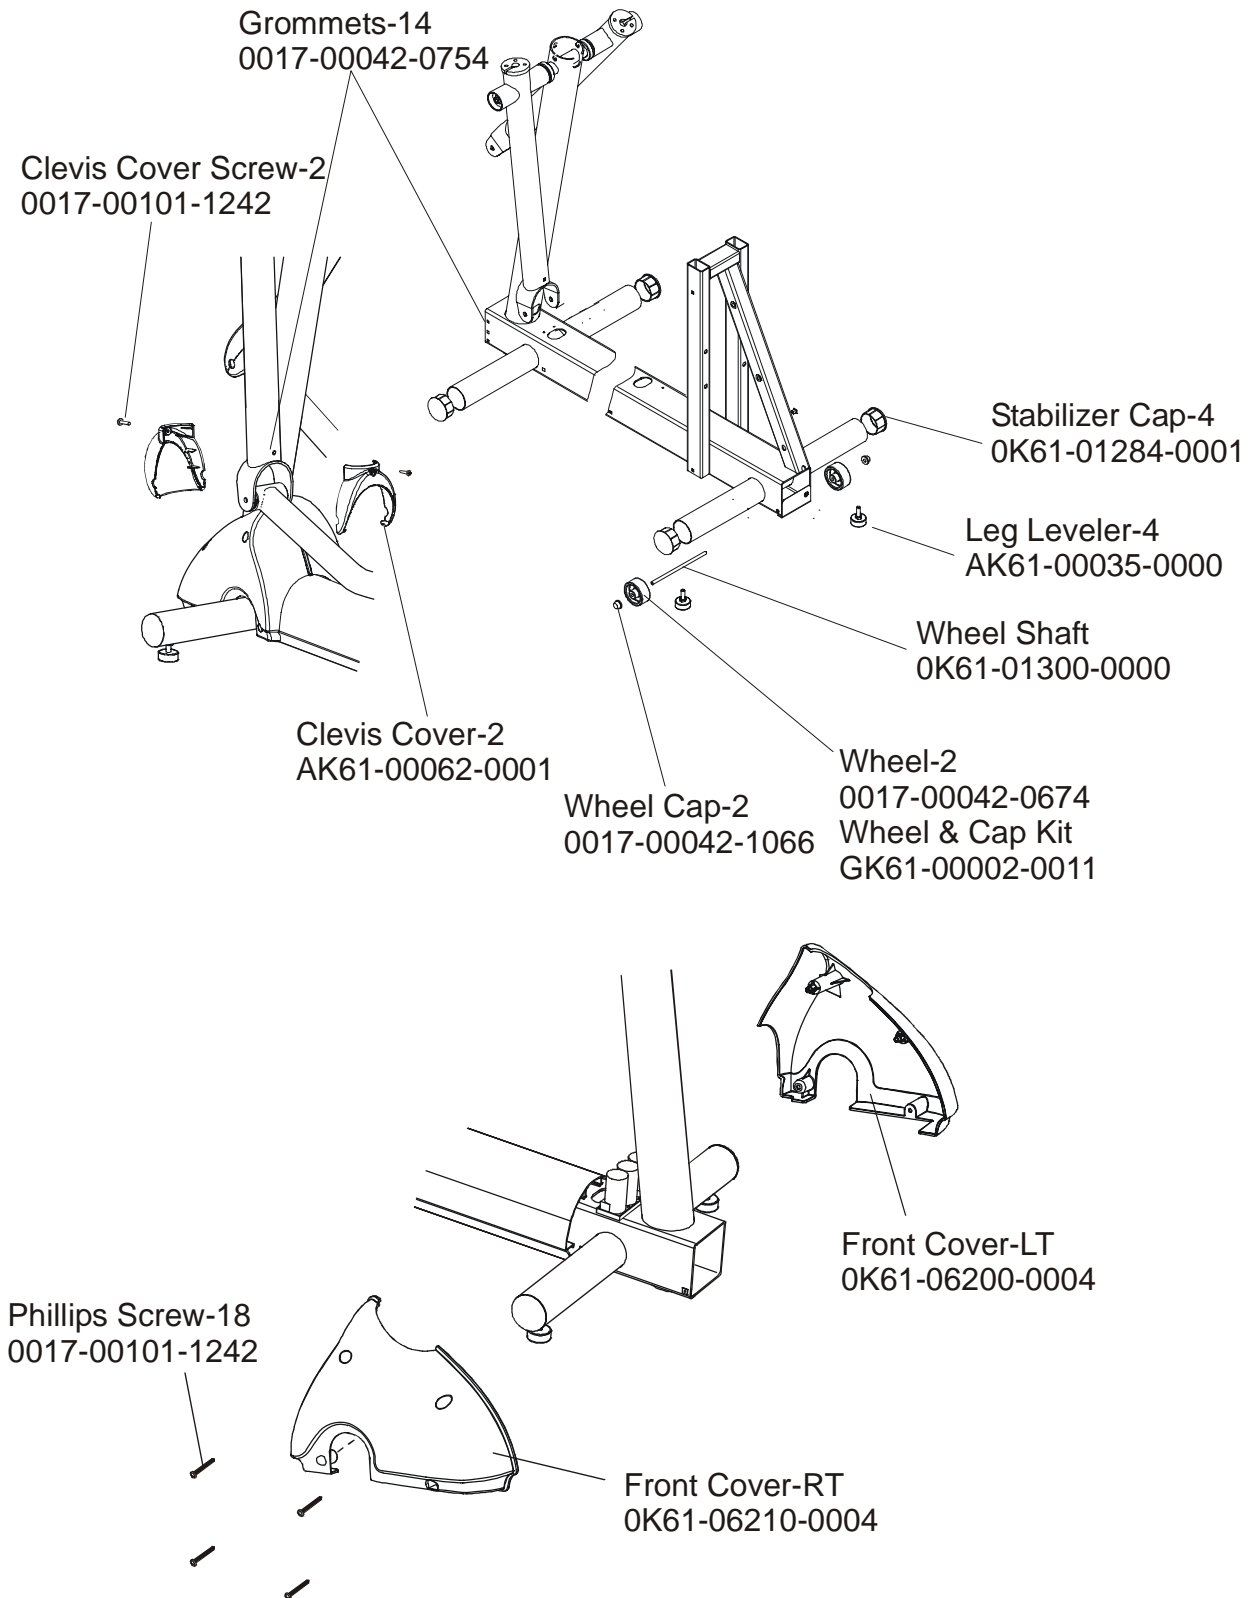

# LifeFitness

CLUB SERIES CROSS-TRAINER CSX-0XXX-01

Customer Support Services  
**PARTS MANUAL** revised 12 Mar 2008

MISCELLANEOUS .....	3
DRIVE BELTS and ALTERNATOR.....	4
CONSOLE SUPPORT ASSEMBLY .....	5
CONSOLE ASSEMBLY .....	6
ROLLER ASSEMBLY .....	7
CRANKSHAFT ASSEMBLY .....	8
DRIVE LINKAGE ASSEMBLY .....	9
ANTI-LIFT BRACKET and OUTER PEDAL COVERS .....	10
FRAME ASSEMBLY .....	11
CLEVIS and FRONT FRAME COVERS .....	12
PEDAL LEVER ASSEMBLY .....	13
ROCKER ARM COVERS .....	14
ROCKER ARM ASSEMBLY .....	15
REAR DRIVE SHROUDS with DECALS.....	16
UPPER ARM and HEART RATE ASSEMBLY .....	17
CABLES .....	18

Description	Part No.
OPERATION MANUAL	M051-00K20-B320
SERVICE MANUAL	M051-00K61-A110
ARCTIC SILVER TOUCH UP PAINT: SPRAY CAN .5 OZ BOTTLE W/APPLICATOR .33 OZ PEN	0017-00008-0204 0017-00008-0205 0017-00008-0206
STEALTH GRAY TOUCH UP PAINT (FOR ROCKER ARMS): SPRAY CAN .5 OZ BOTTLE W/APPLICATOR	0017-00008-0199 0017-00008-0198
HARDWARE BAG	AK61-00197-0000
POWER SUPPLY, 9v	118E-00001-0165

The CSX-0XXX-01 has both Telemetry and Lifepulse sensors for heart rate.

CLUB SERIES CROSS-TRAINER  
DRIVE BELTS AND ALTERNATOR

CSX-0XXX-01  
CSX100000 and up

Console Assembly	Overlay/Bezel/ Switch Assembly	Upper Overlay	Lower Overlay
AK61-00193-0012	AK61-00195-0011	OK61-01382-0001	OK61-01384-0011