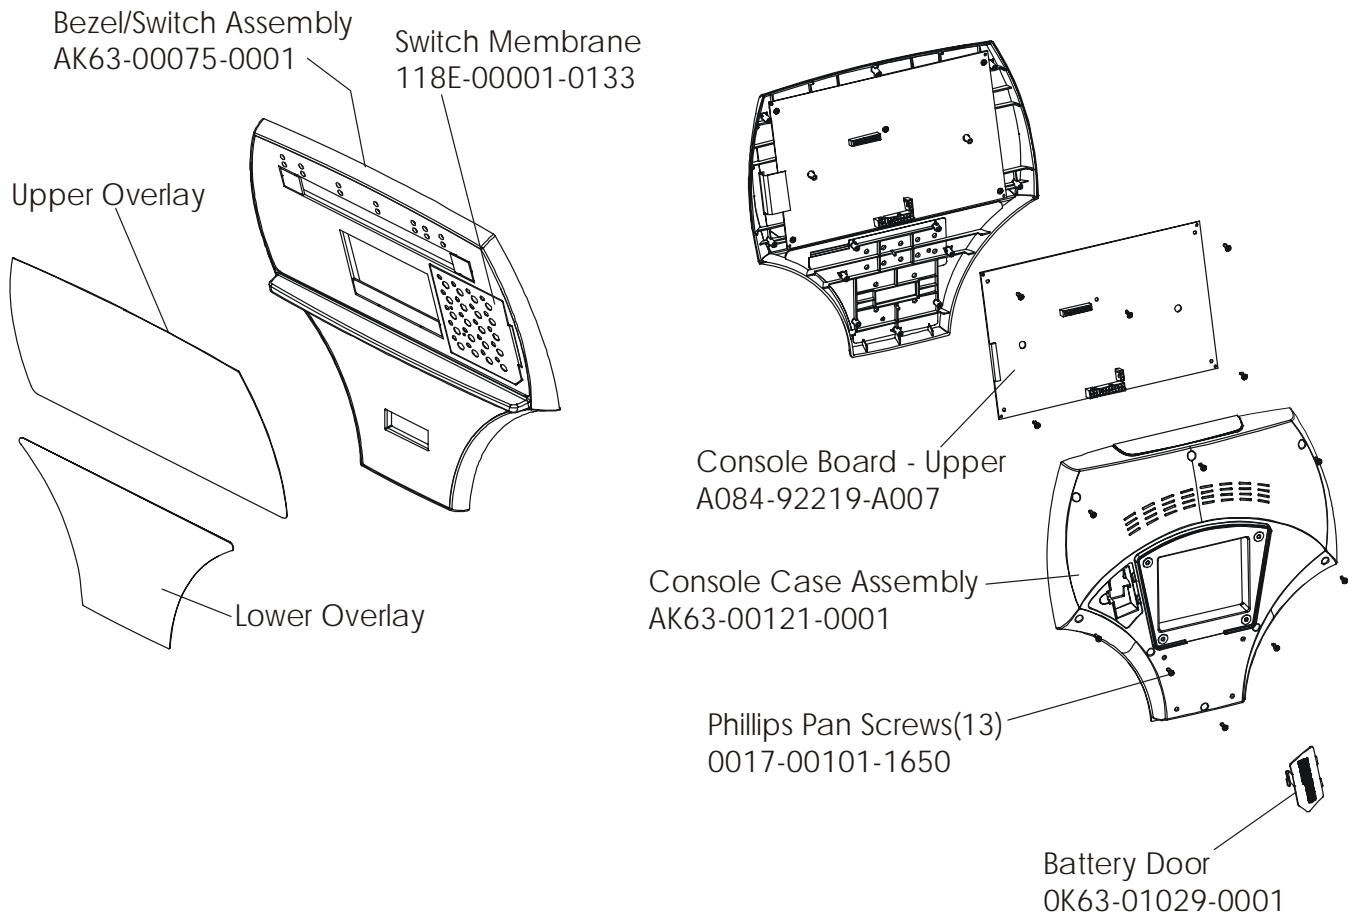

# LifeFitness

CLUB SERIES CROSS-TRAINER CSX-0XXX-01

Customer Support Services  
**PARTS MANUAL** revised 12 Mar 2008

MISCELLANEOUS .....	3
DRIVE BELTS and ALTERNATOR.....	4
CONSOLE SUPPORT ASSEMBLY .....	5
CONSOLE ASSEMBLY .....	6
ROLLER ASSEMBLY .....	7
CRANKSHAFT ASSEMBLY .....	8
DRIVE LINKAGE ASSEMBLY .....	9
ANTI-LIFT BRACKET and OUTER PEDAL COVERS .....	10
FRAME ASSEMBLY .....	11
CLEVIS and FRONT FRAME COVERS .....	12
PEDAL LEVER ASSEMBLY .....	13
ROCKER ARM COVERS .....	14
ROCKER ARM ASSEMBLY .....	15
REAR DRIVE SHROUDS with DECALS.....	16
UPPER ARM and HEART RATE ASSEMBLY .....	17
CABLES .....	18

Description	Part No.
OPERATION MANUAL	M051-00K20-B320
SERVICE MANUAL	M051-00K61-A110
ARCTIC SILVER TOUCH UP PAINT: SPRAY CAN .5 OZ BOTTLE W/APPLICATOR .33 OZ PEN	0017-00008-0204 0017-00008-0205 0017-00008-0206
STEALTH GRAY TOUCH UP PAINT (FOR ROCKER ARMS): SPRAY CAN .5 OZ BOTTLE W/APPLICATOR	0017-00008-0199 0017-00008-0198
HARDWARE BAG	AK61-00197-0000
POWER SUPPLY, 9v	118E-00001-0165

The CSX-0XXX-01 has both Telemetry and Lifepulse sensors for heart rate.

CLUB SERIES CROSS-TRAINER  
DRIVE BELTS AND ALTERNATOR

CSX-0XXX-01  
CSX100000 and up

Console Assembly	Overlay/Bezel/ Switch Assembly	Upper Overlay	Lower Overlay
AK61-00193-0012	AK61-00195-0011	OK61-01382-0001	OK61-01384-0011