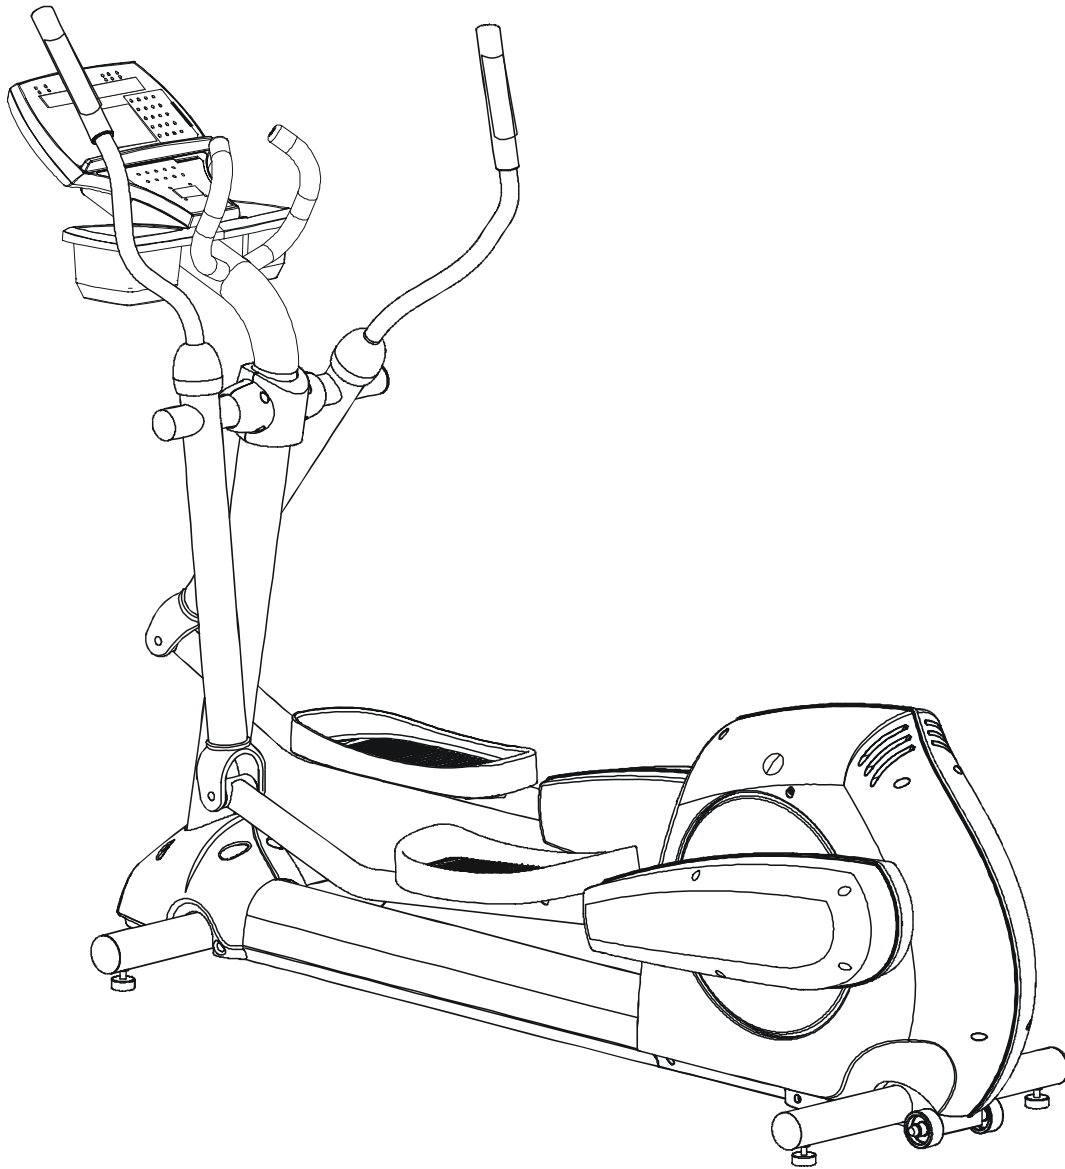

# LifeFitness

CLUB SERIES CROSS-TRAINER CSX-0XXX-01

Customer Support Services  
**PARTS MANUAL** revised 12 Mar 2008

MISCELLANEOUS .....	3
DRIVE BELTS and ALTERNATOR.....	4
CONSOLE SUPPORT ASSEMBLY .....	5
CONSOLE ASSEMBLY .....	6
ROLLER ASSEMBLY .....	7
CRANKSHAFT ASSEMBLY .....	8
DRIVE LINKAGE ASSEMBLY .....	9
ANTI-LIFT BRACKET and OUTER PEDAL COVERS .....	10
FRAME ASSEMBLY .....	11
CLEVIS and FRONT FRAME COVERS .....	12
PEDAL LEVER ASSEMBLY .....	13
ROCKER ARM COVERS .....	14
ROCKER ARM ASSEMBLY .....	15
REAR DRIVE SHROUDS with DECALS.....	16
UPPER ARM and HEART RATE ASSEMBLY .....	17
CABLES .....	18

Description	Part No.
OPERATION MANUAL	M051-00K20-B320
SERVICE MANUAL	M051-00K61-A110
ARCTIC SILVER TOUCH UP PAINT: SPRAY CAN .5 OZ BOTTLE W/APPLICATOR .33 OZ PEN	0017-00008-0204 0017-00008-0205 0017-00008-0206
STEALTH GRAY TOUCH UP PAINT (FOR ROCKER ARMS): SPRAY CAN .5 OZ BOTTLE W/APPLICATOR	0017-00008-0199 0017-00008-0198
HARDWARE BAG	AK61-00197-0000
POWER SUPPLY, 9v	118E-00001-0165

The CSX-0XXX-01 has both Telemetry and Lifepulse sensors for heart rate.

CLUB SERIES CROSS-TRAINER  
DRIVE BELTS AND ALTERNATOR

CSX-0XXX-01  
CSX100000 and up

Console Assembly	Overlay/Bezel/ Switch Assembly	Upper Overlay	Lower Overlay
AK61-00193-0012	AK61-00195-0011	OK61-01382-0001	OK61-01384-0011