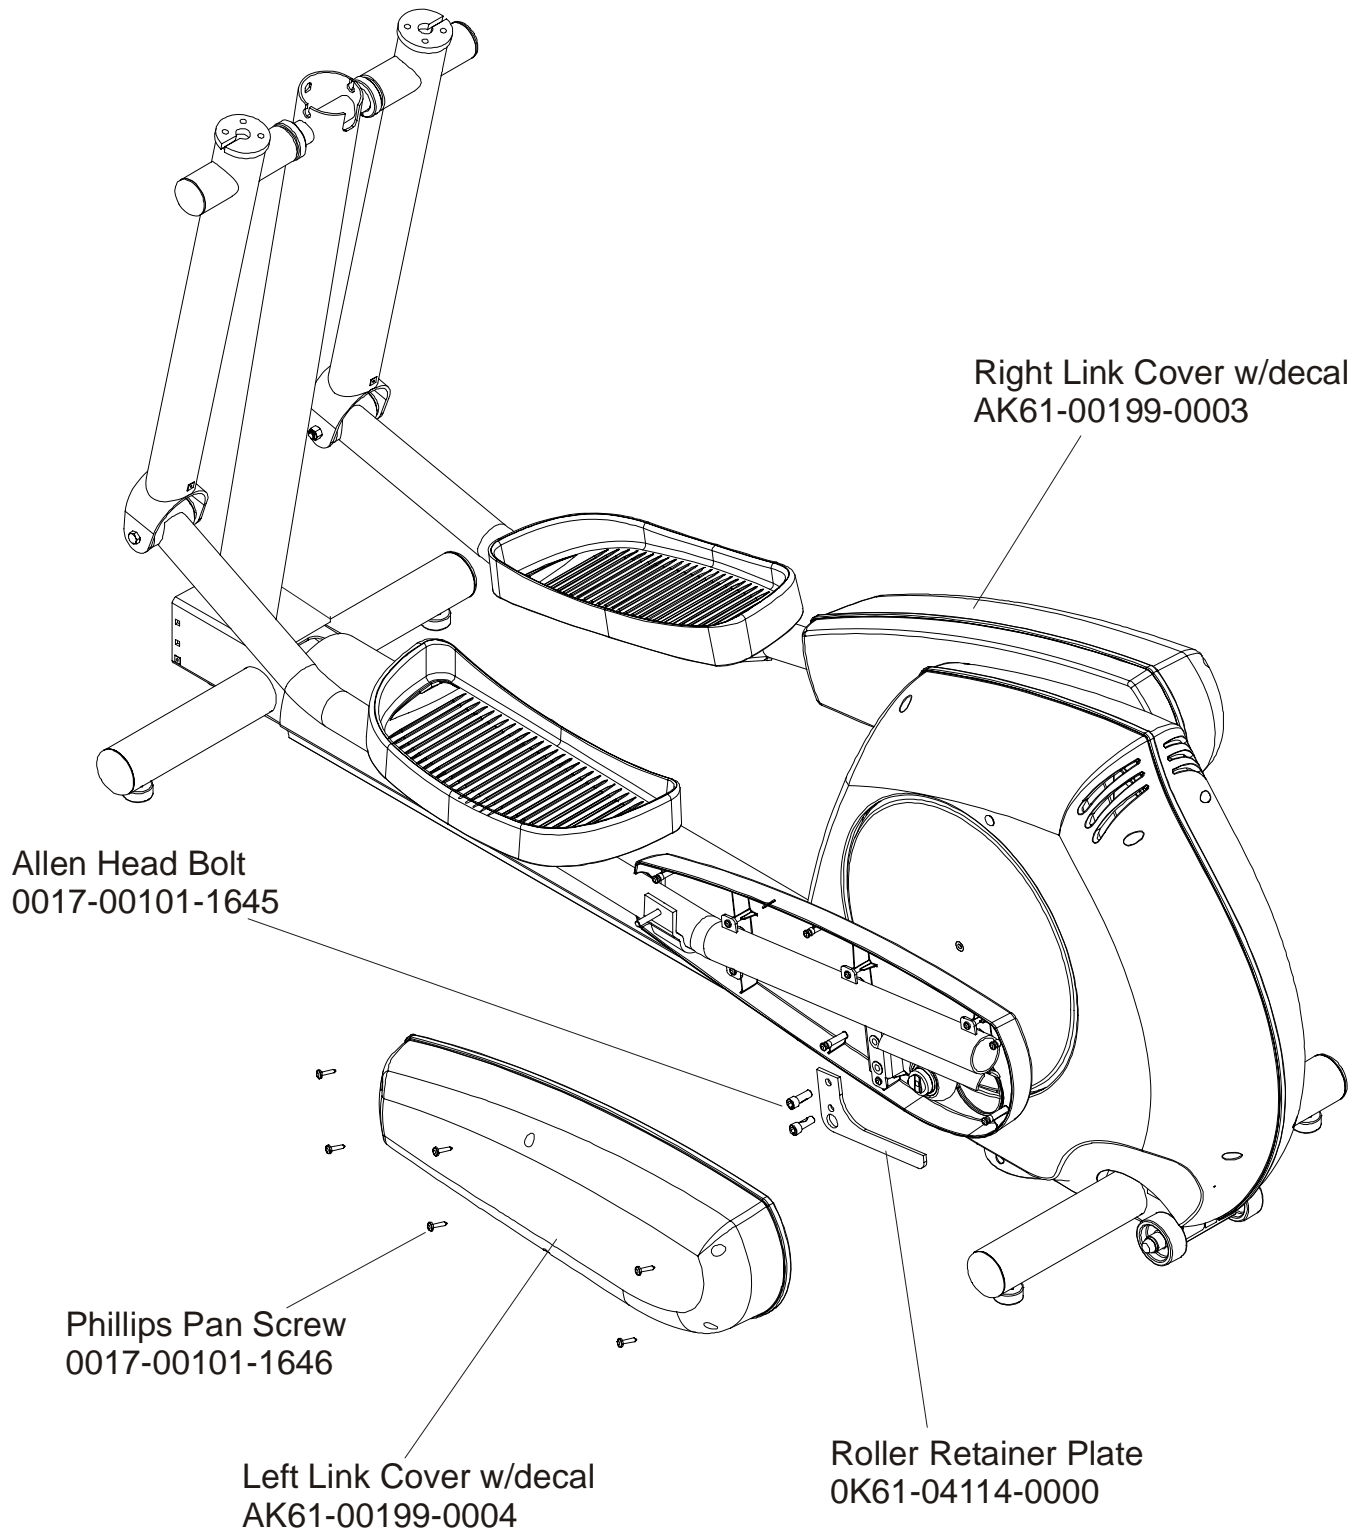

Description	Part No.
OPERATION MANUAL	M051-00K20-B320
SERVICE MANUAL	M051-00K61-A110
ARCTIC SILVER TOUCH UP PAINT: SPRAY CAN .5 OZ BOTTLE W/APPLICATOR .33 OZ PEN	0017-00008-0204 0017-00008-0205 0017-00008-0206
STEALTH GRAY TOUCH UP PAINT (FOR ROCKER ARMS): SPRAY CAN .5 OZ BOTTLE W/APPLICATOR	0017-00008-0199 0017-00008-0198
HARDWARE BAG	AK61-00197-0000
POWER SUPPLY, 9v	118E-00001-0165

The CSX-0XXX-01 has both Telemetry and Lifepulse sensors for heart rate.

CLUB SERIES CROSS-TRAINER  
DRIVE BELTS AND ALTERNATOR

CSX-0XXX-01  
CSX100000 and up

Console Assembly	Overlay/Bezel/ Switch Assembly	Upper Overlay	Lower Overlay
AK61-00193-0012	AK61-00195-0011	OK61-01382-0001	OK61-01384-0011

CLUB SERIES CROSS-TRAINER  
ROCKER ARM COVERS

CSX-0XXX-01  
CSX100000 and up