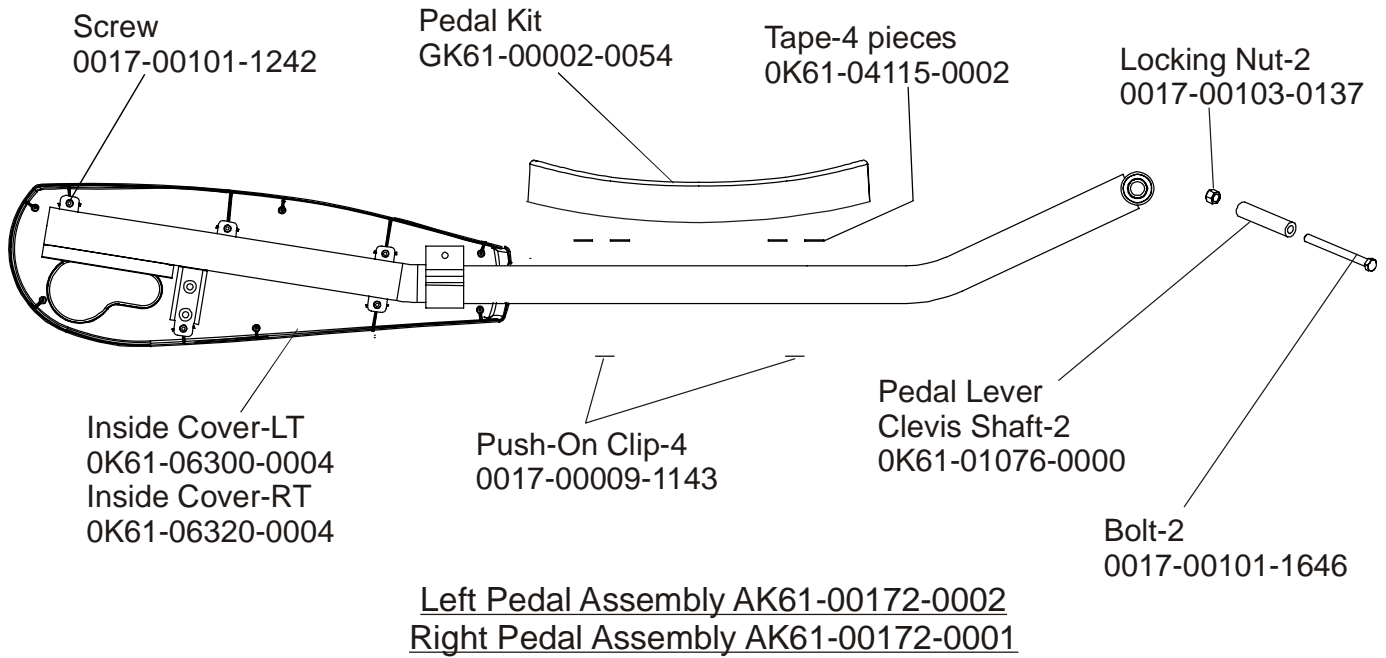

# LifeFitness

CLUB SERIES CROSS-TRAINER CSX-0XXX-01

Customer Support Services  
**PARTS MANUAL** revised 12 Mar 2008

MISCELLANEOUS .....	3
DRIVE BELTS and ALTERNATOR.....	4
CONSOLE SUPPORT ASSEMBLY .....	5
CONSOLE ASSEMBLY .....	6
ROLLER ASSEMBLY .....	7
CRANKSHAFT ASSEMBLY .....	8
DRIVE LINKAGE ASSEMBLY .....	9
ANTI-LIFT BRACKET and OUTER PEDAL COVERS .....	10
FRAME ASSEMBLY .....	11
CLEVIS and FRONT FRAME COVERS .....	12
PEDAL LEVER ASSEMBLY .....	13
ROCKER ARM COVERS .....	14
ROCKER ARM ASSEMBLY .....	15
REAR DRIVE SHROUDS with DECALS.....	16
UPPER ARM and HEART RATE ASSEMBLY .....	17
CABLES .....	18

Description	Part No.
OPERATION MANUAL	M051-00K20-B320
SERVICE MANUAL	M051-00K61-A110
ARCTIC SILVER TOUCH UP PAINT: SPRAY CAN .5 OZ BOTTLE W/APPLICATOR .33 OZ PEN	0017-00008-0204 0017-00008-0205 0017-00008-0206
STEALTH GRAY TOUCH UP PAINT (FOR ROCKER ARMS): SPRAY CAN .5 OZ BOTTLE W/APPLICATOR	0017-00008-0199 0017-00008-0198
HARDWARE BAG	AK61-00197-0000
POWER SUPPLY, 9v	118E-00001-0165

The CSX-0XXX-01 has both Telemetry and Lifepulse sensors for heart rate.

CLUB SERIES CROSS-TRAINER  
DRIVE BELTS AND ALTERNATOR

CSX-0XXX-01  
CSX100000 and up

Console Assembly	Overlay/Bezel/ Switch Assembly	Upper Overlay	Lower Overlay
AK61-00193-0012	AK61-00195-0011	OK61-01382-0001	OK61-01384-0011