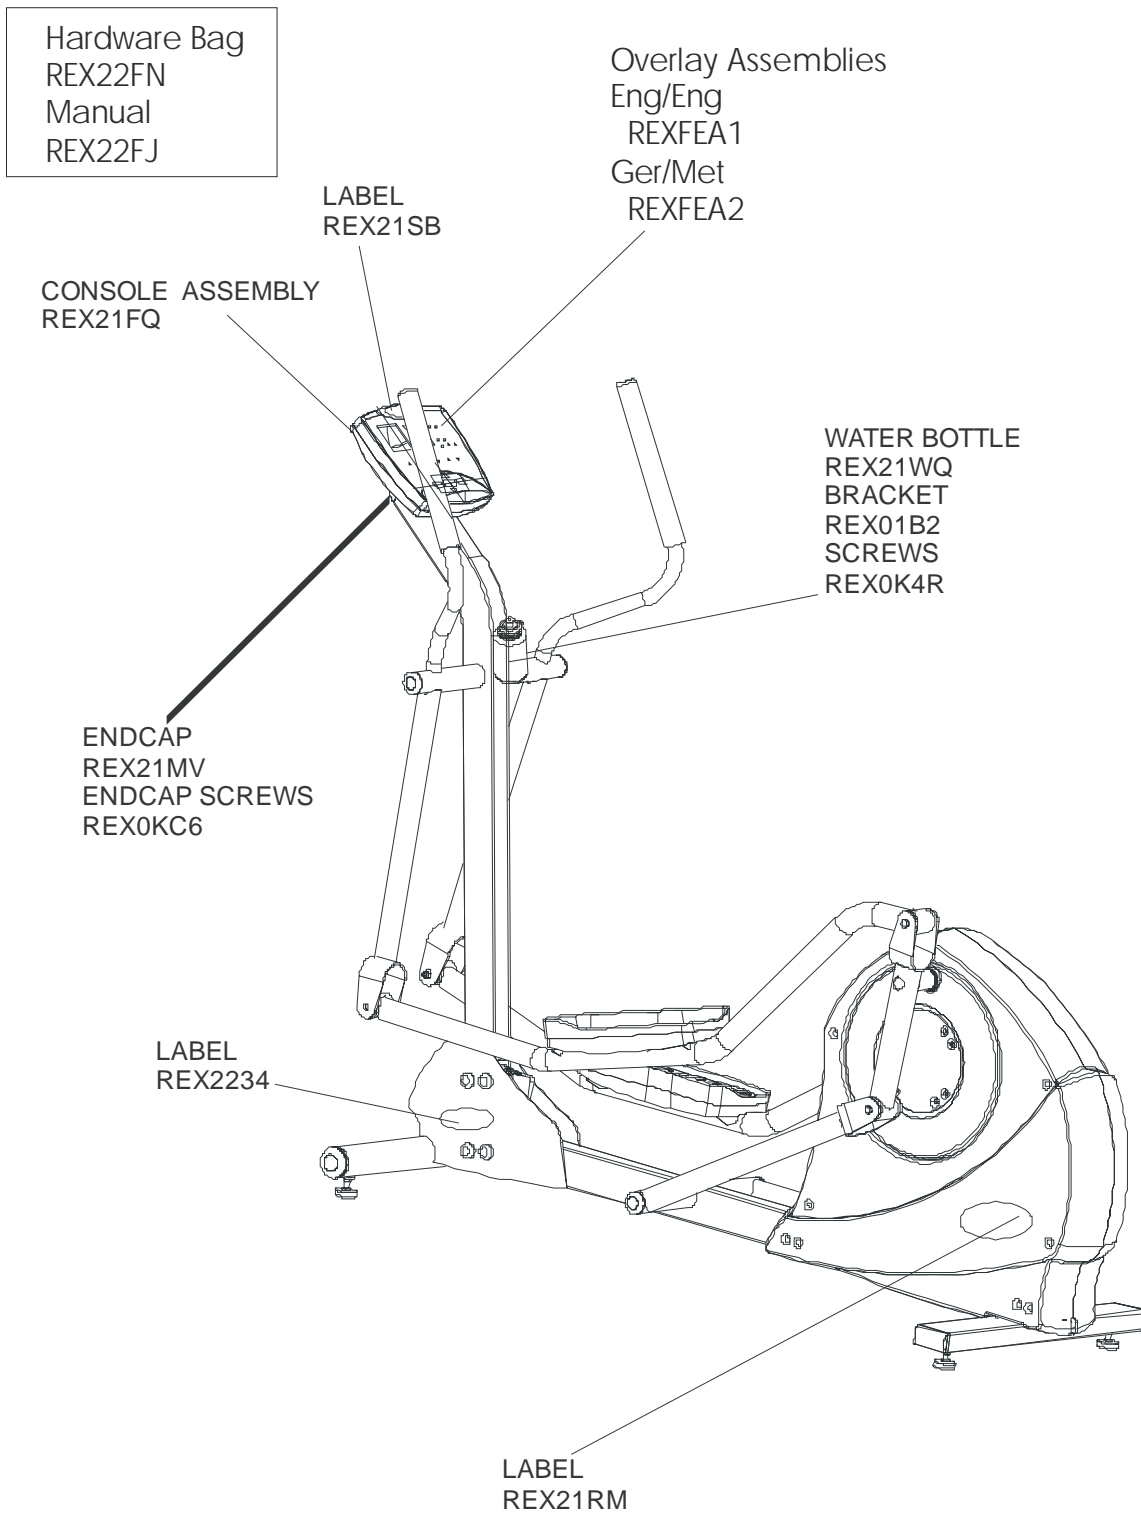

# LifeFitness

LF Sport Consumer Cross-trainer  
CTSX30-0000-01 120V Dom. Eng/Eng  
CTSX30-0101-01 230V Con. Eng/Met  
CTSX30-0201-01 230V Con. Ger/Met  
CTSX30-0101-01 240+V Aus. Eng/Met  
CTSX30-0102-01 240V UK. Eng/Met

Customer Support Services  
**PARTS MANUAL** rev 23 Jul 2008

Console Assembly .....	3
Movement Arms and Hardware .....	4
Rear Components.....	5
Front Components .....	6
Cables .....	7
Block Diagram .....	8

# LF Sport Consumer Cross-trainer Movement Arms and Hardware

CTSX30-XXXX-01