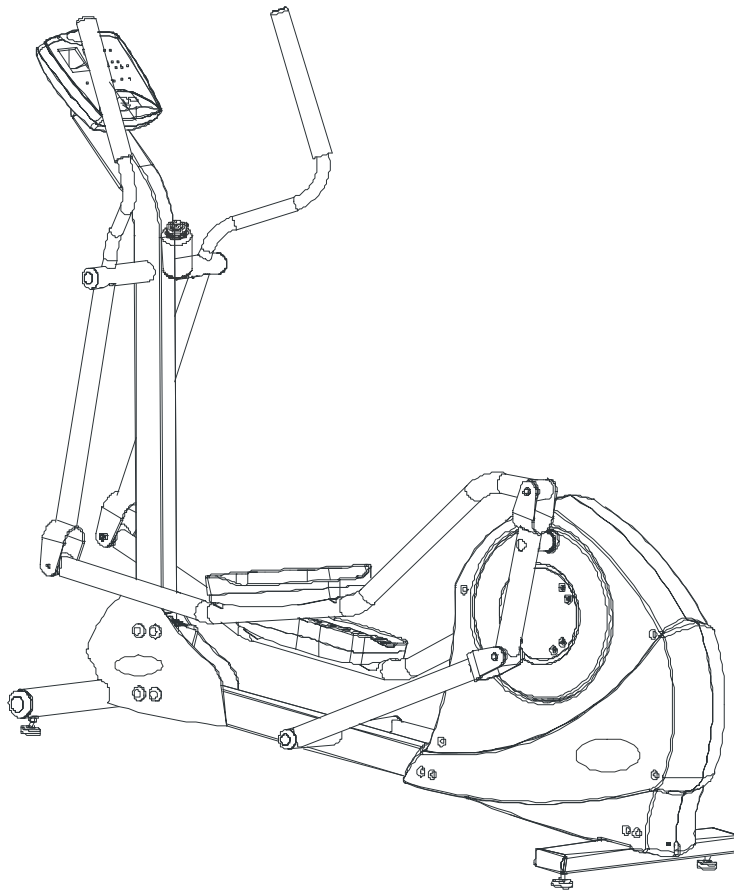

# LifeFitness

LF Sport Consumer Cross-trainer  
CTSX30-0000-01 120V Dom. Eng/Eng  
CTSX30-0101-01 230V Con. Eng/Met  
CTSX30-0201-01 230V Con. Ger/Met  
CTSX30-0101-01 240+V Aus. Eng/Met  
CTSX30-0102-01 240V UK. Eng/Met

Customer Support Services  
**PARTS MANUAL** rev 23 Jul 2008

Console Assembly .....	3
Movement Arms and Hardware .....	4
Rear Components.....	5
Front Components .....	6
Cables .....	7
Block Diagram .....	8

# LF Sport Consumer Cross-trainer Movement Arms and Hardware

CTSX30-XXXX-01