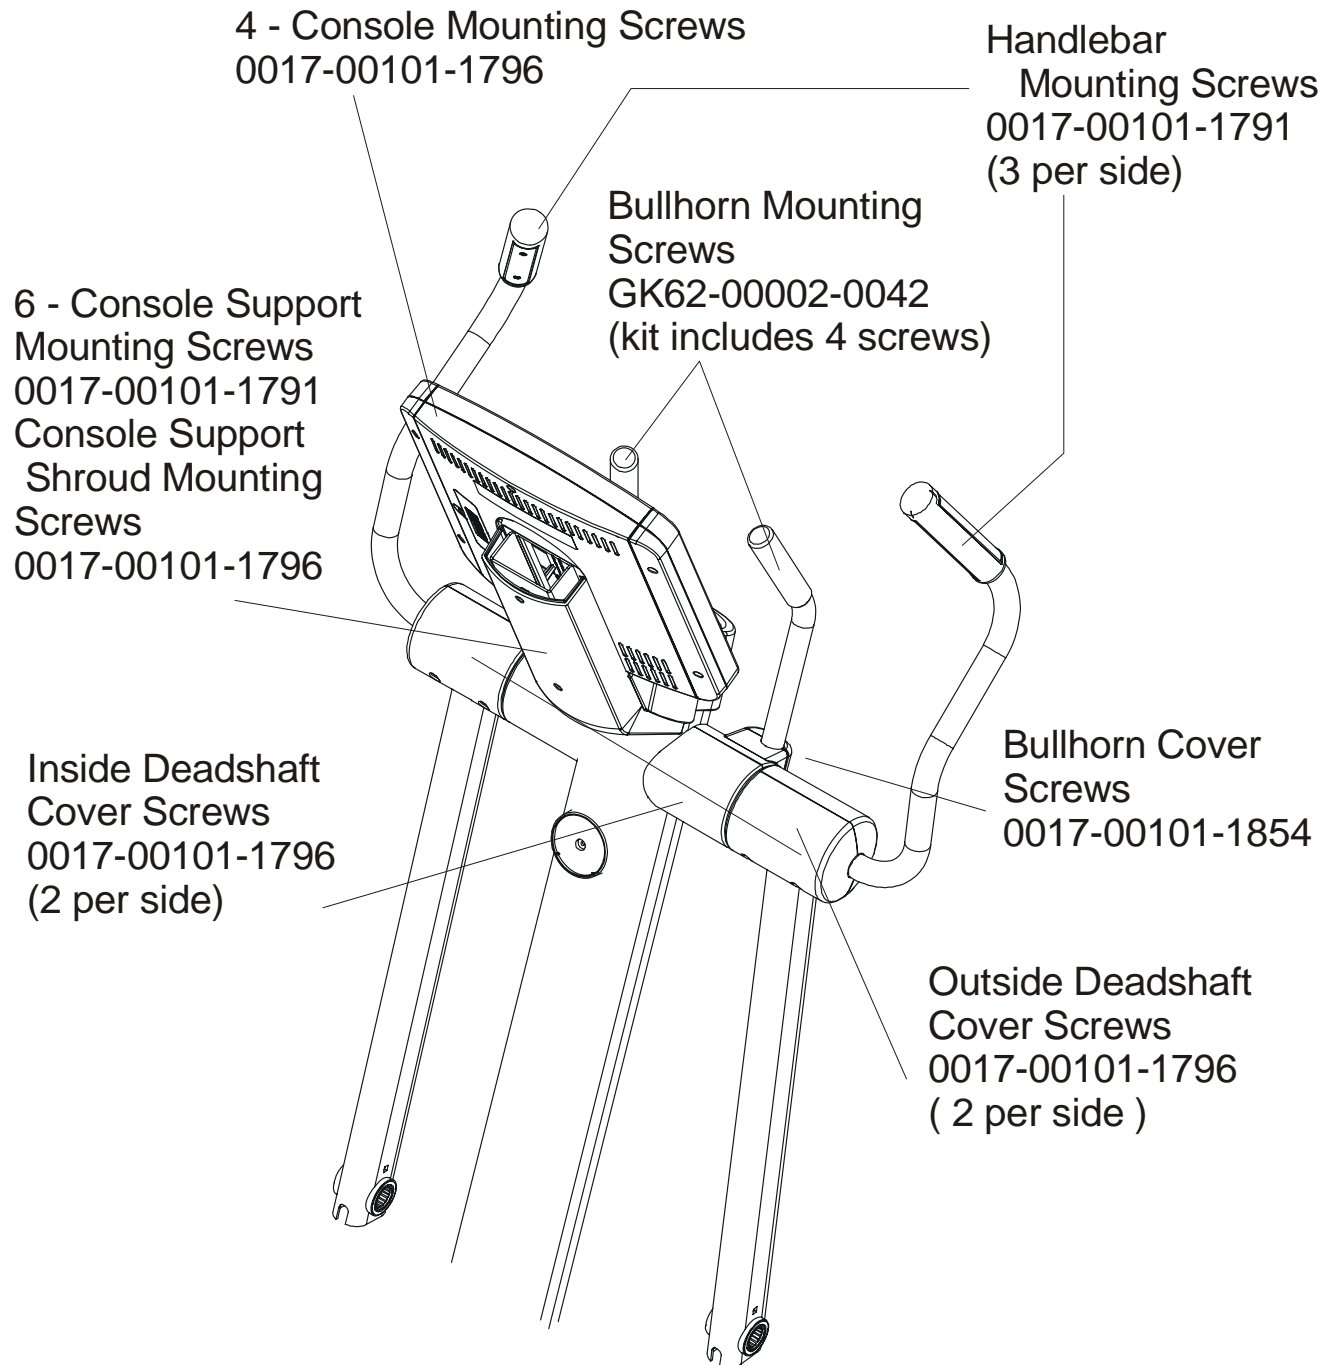

ARCTIC SILVER 95Xi

Upper Frame Hardware

95X-0XXX-02

S/N ACJ100000 and up

Items Not Shown:

Accessory Tray	0K62-01022-0000
Mounting Screws (2)	0017-00101-1846