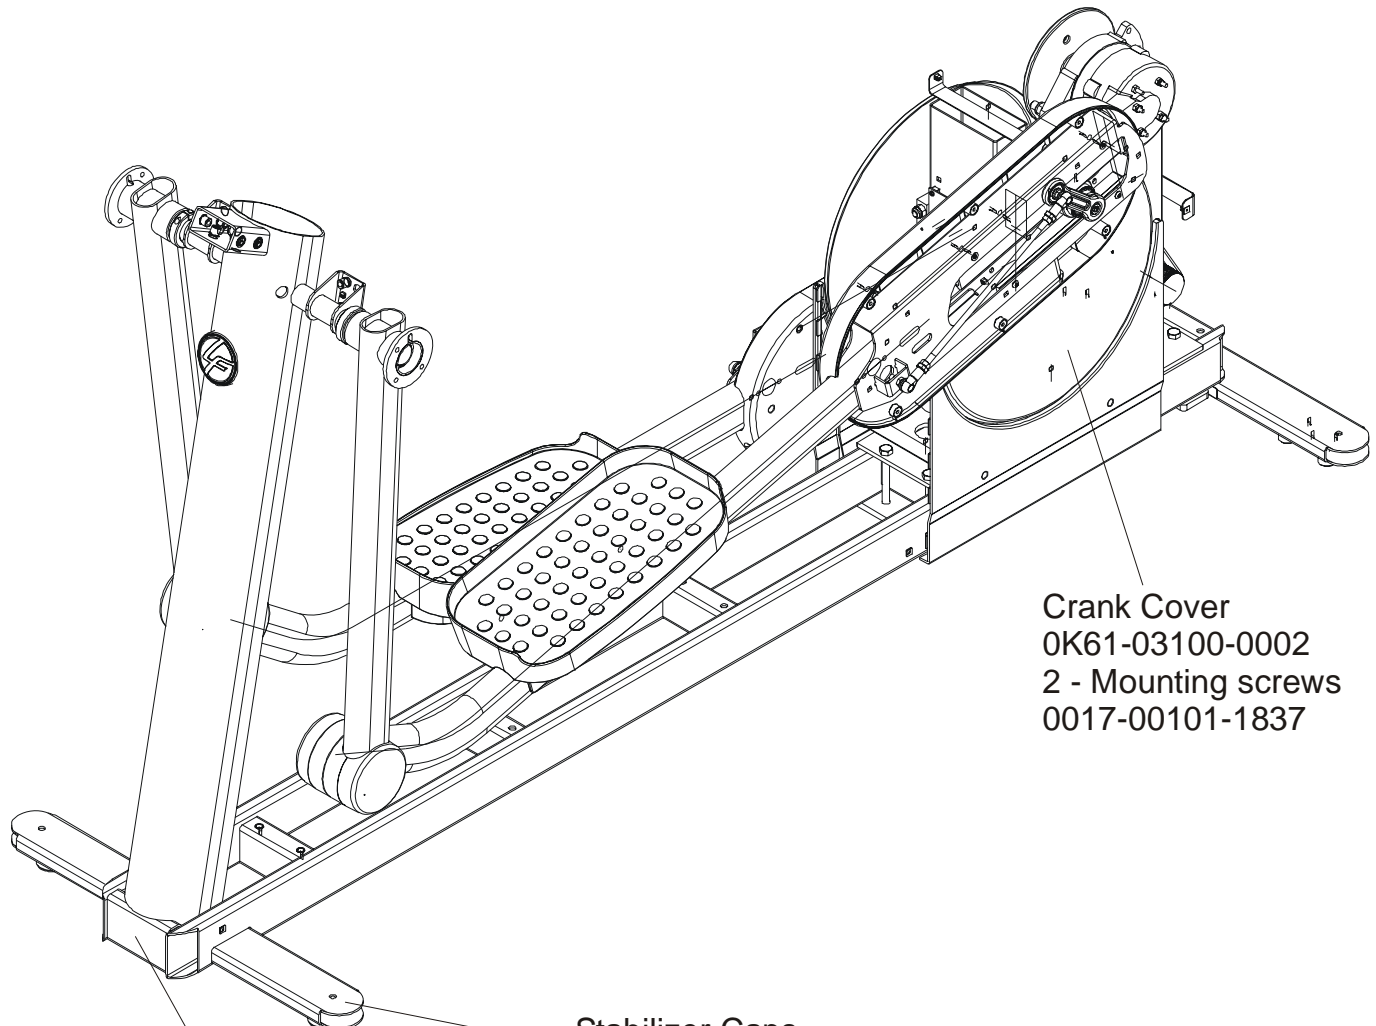

ARCTIC SILVER 95Xi
Crank Cover and Lower Caps

95X-0XXX-02
S/N ACJ100000 and up

Crank Cover
OK61-03100-0002
2 - Mounting screws
0017-00101-1837

Stabilizer Caps
4 - OK62-01003-0000

Front frame Cap
OK62-01004-0000
Mounting Screws
(Located on front sides of Ladder Frame Cover)
2- 0017-00101-1795