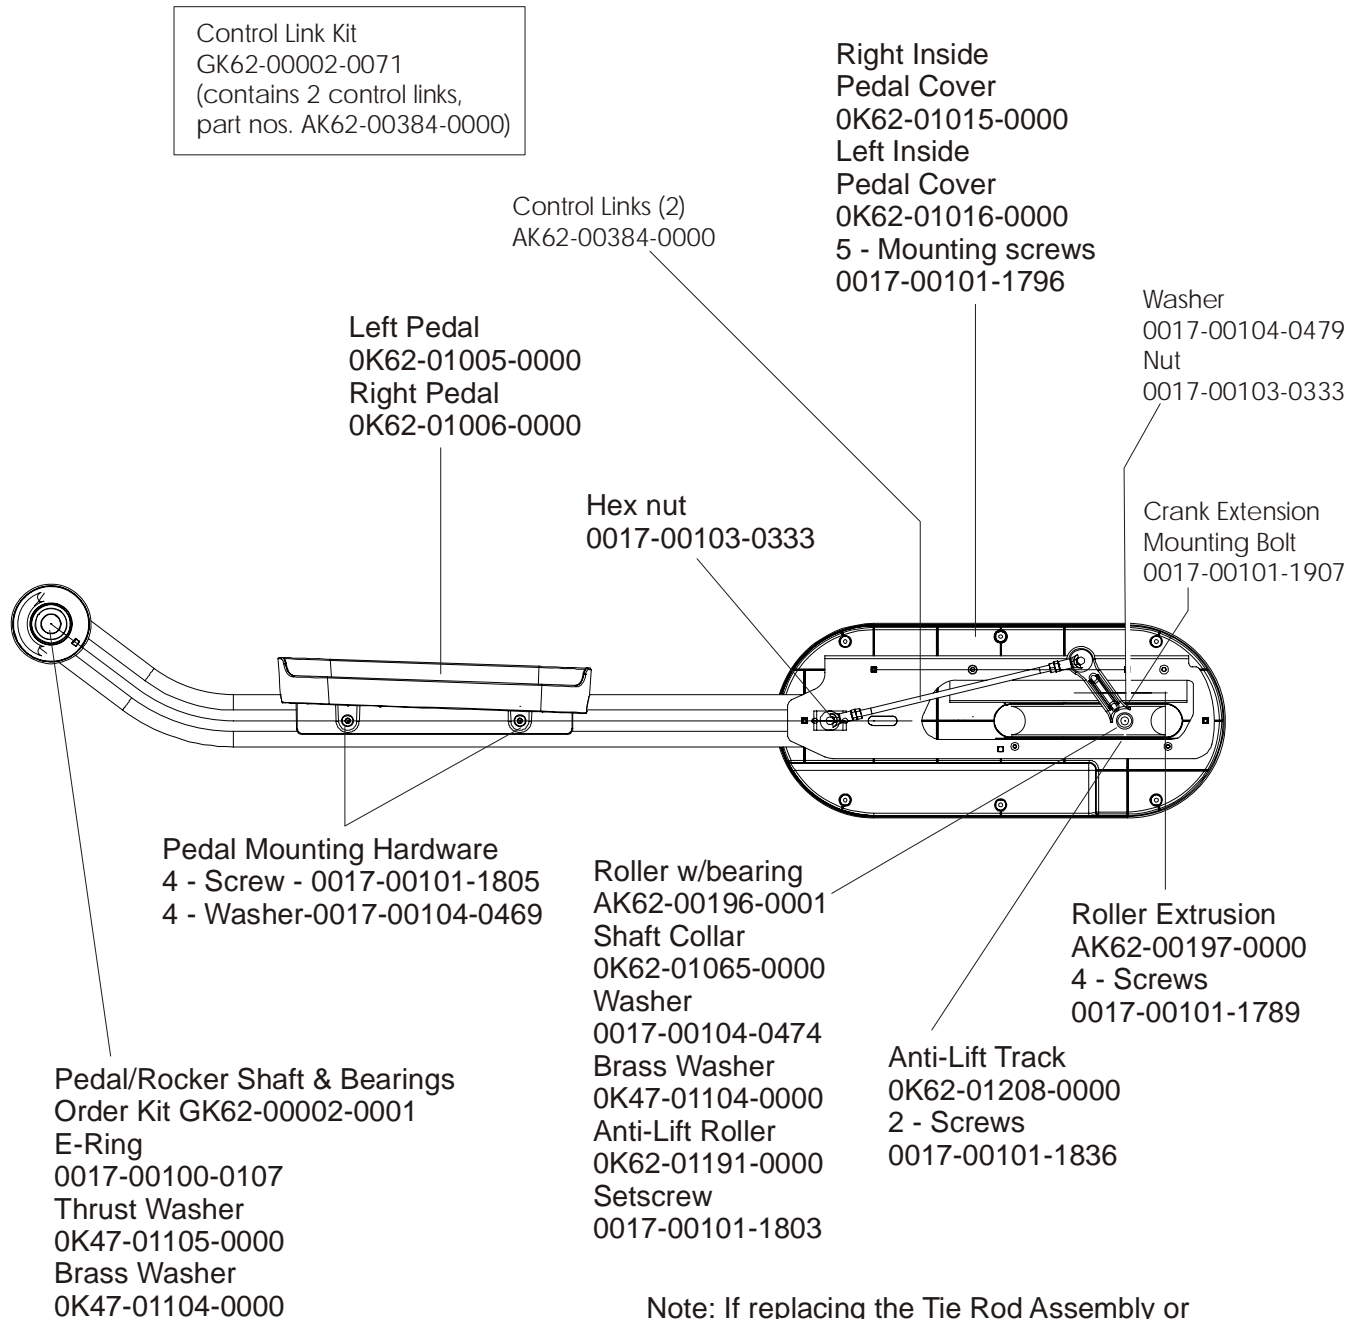

Stabilizer Caps
4 - OK62-01003-0000

Front frame Cap
OK62-01004-0000
Mounting Screws
(Located on front sides of Ladder Frame Cover)
2- 0017-00101-1795

ARCTIC SILVER 95Xi
Lower Frame Shrouds & Hardware

95X-0XXX-02
S/N ACJ100000 and up

ARCTIC SILVER 95Xi
Pedal Lever Assembly Components

95X-0XXX-02
S/N ACJ100000 and up

Note: If replacing the Tie Rod Assembly or Crank Extension for the first time, order Kit GK62-00002-0015. Both sides must be replaced simultaneously in this situation.