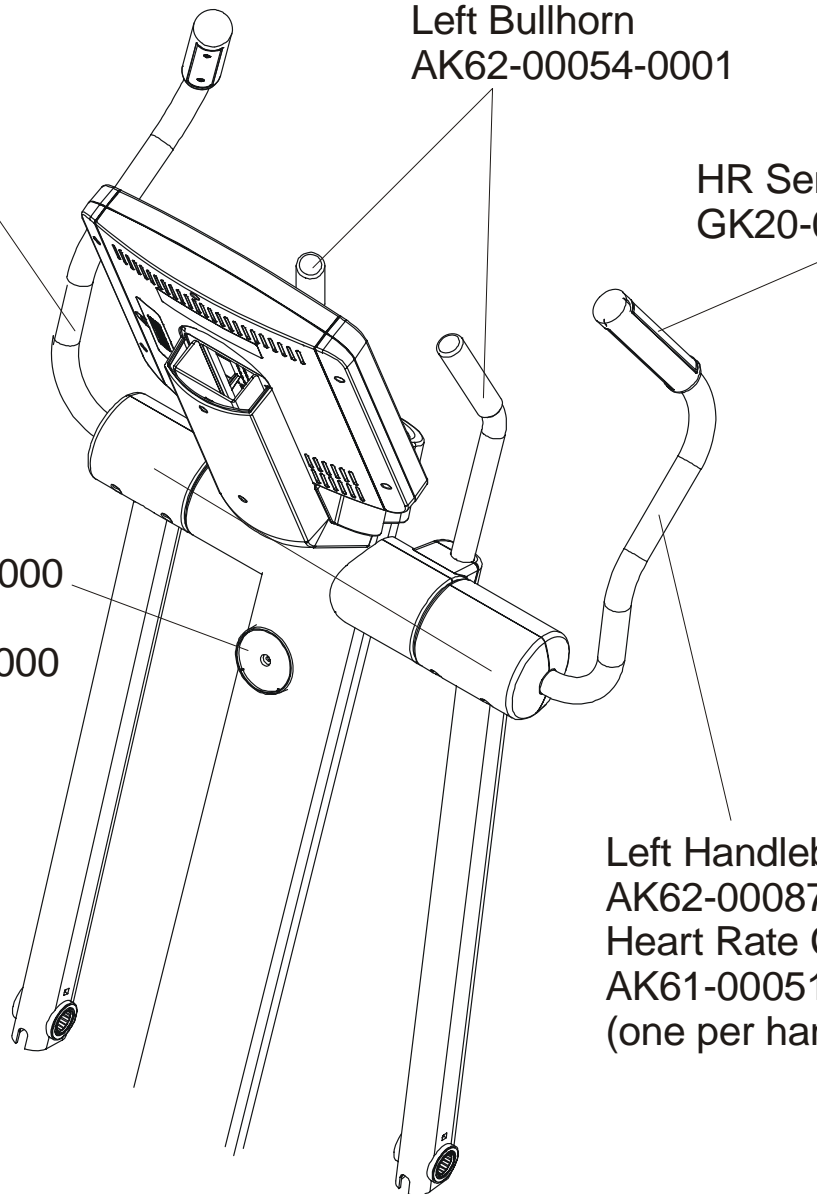

UNLABELED PARTS	
DESCRIPTION	PART NO.
CABLE-TIE: L=3-7/8" S/C#09-B	0017-00042-0622
CABLE-TIE: L=15-5/16" S/C#09-B	0017-00042-0772

	Page
CONSOLE SUPPORT & DEADSHAFT COVERS.....	4
HANDLEBARS AND BULLHORNS	5
CONSOLE AND RELATED COMPONENTS.....	6
UPPER FRAME HARDWARE	7
ROCKER ARMS AND PEDAL LEVERS	8
CRANK COVER AND LOWER CAPS	9
LOWER FRAME SHROUDS AND HARDWARE.....	10
PEDAL LEVER COMPONENTS	11
DRIVE MODULE COMPONENTS AND MAIN CABLE	12
DRIVE MODULE HARDWARE	13
CABLES.....	14

Right
Bullhorn Cover
0K62-01007-0001
Left
Bullhorn Cover
0K62-01008-0001

Right Inside
Deadshaft Cover
0K62-01010-0000
Left Inside
Deadshaft Cover
0K62-01011-0000
Front Inside
Deadshaft Cover (2)
0K62-01009-0000

*Right Bullhorn
AK62-00053-0001
Left Bullhorn
AK62-00054-0001

HR Sensor Kit
GK20-00002-0005

Medallion Bug
AK58-00245-0000
Bug Adaptor
OK62-01034-0000

Left Handlebar
AK62-00087-0000
Heart Rate Cable
AK61-00051-0001
(one per handlebar)

*Right Bullhorn Assembly consists of: AK62-00057-0001 Bullhorn,
OK62-01136-0000 Grip and OK62-01199-0000 Gasket
Left Bullhorn Assembly consists of: AK62-00058-0001 Bullhorn,
OK62-01136-0000 Grip and OK62-01199-0000 Gasket