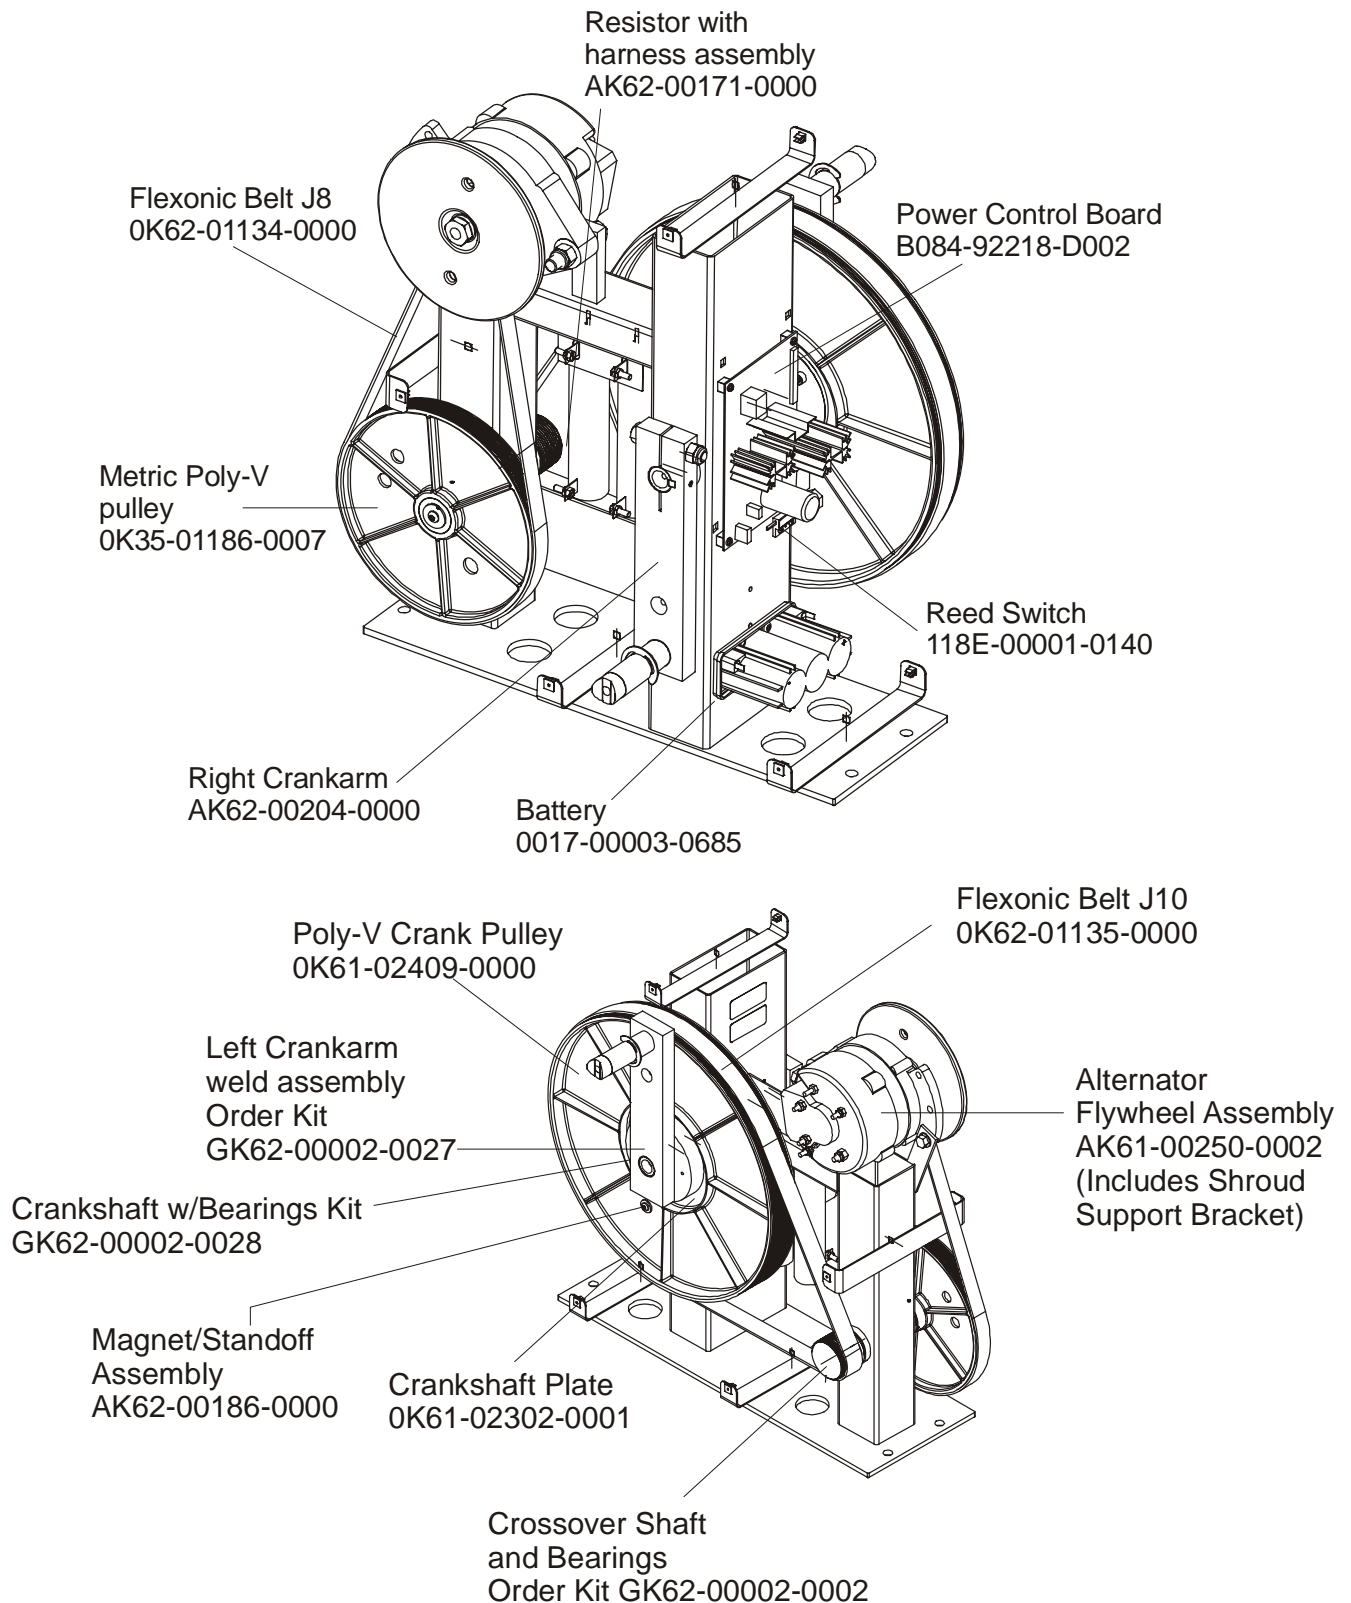

ARCTIC SILVER 95Xi
Drive Module components

95X-0XXX-02
S/N ACJ100000 and up