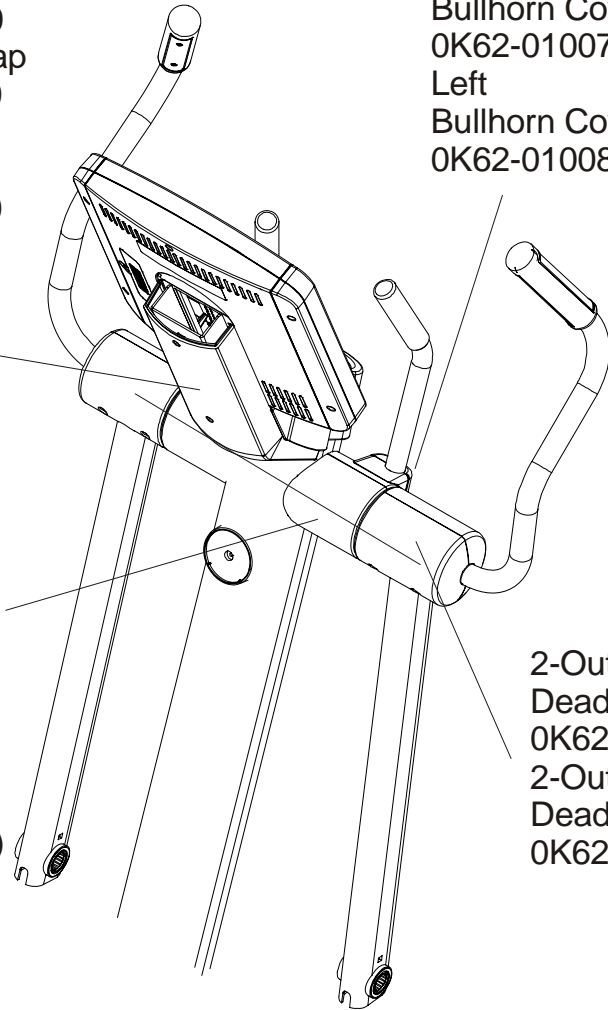

ARCTIC SILVER 95Xi
Console Support & Deadshaft Covers

95X-0XXX-02
S/N ACJ100000 and up

Console Support
AK62-00123-0000
Console Support Cap
0K62-01030-0000
Console Support
Shroud
0K62-01023-0000
Console Support
Grommet
0017-00042-0754

Right
Bullhorn Cover
0K62-01007-0001
Left
Bullhorn Cover
0K62-01008-0001

Right Inside
Deadshaft Cover
0K62-01010-0000
Left Inside
Deadshaft Cover
0K62-01011-0000
Front Inside
Deadshaft Cover (2)
0K62-01009-0000

2-Outside Front
Deadshaft Cover
0K62-01013-0000
2-Outside Rear
Deadshaft Cover
0K62-01012-0000