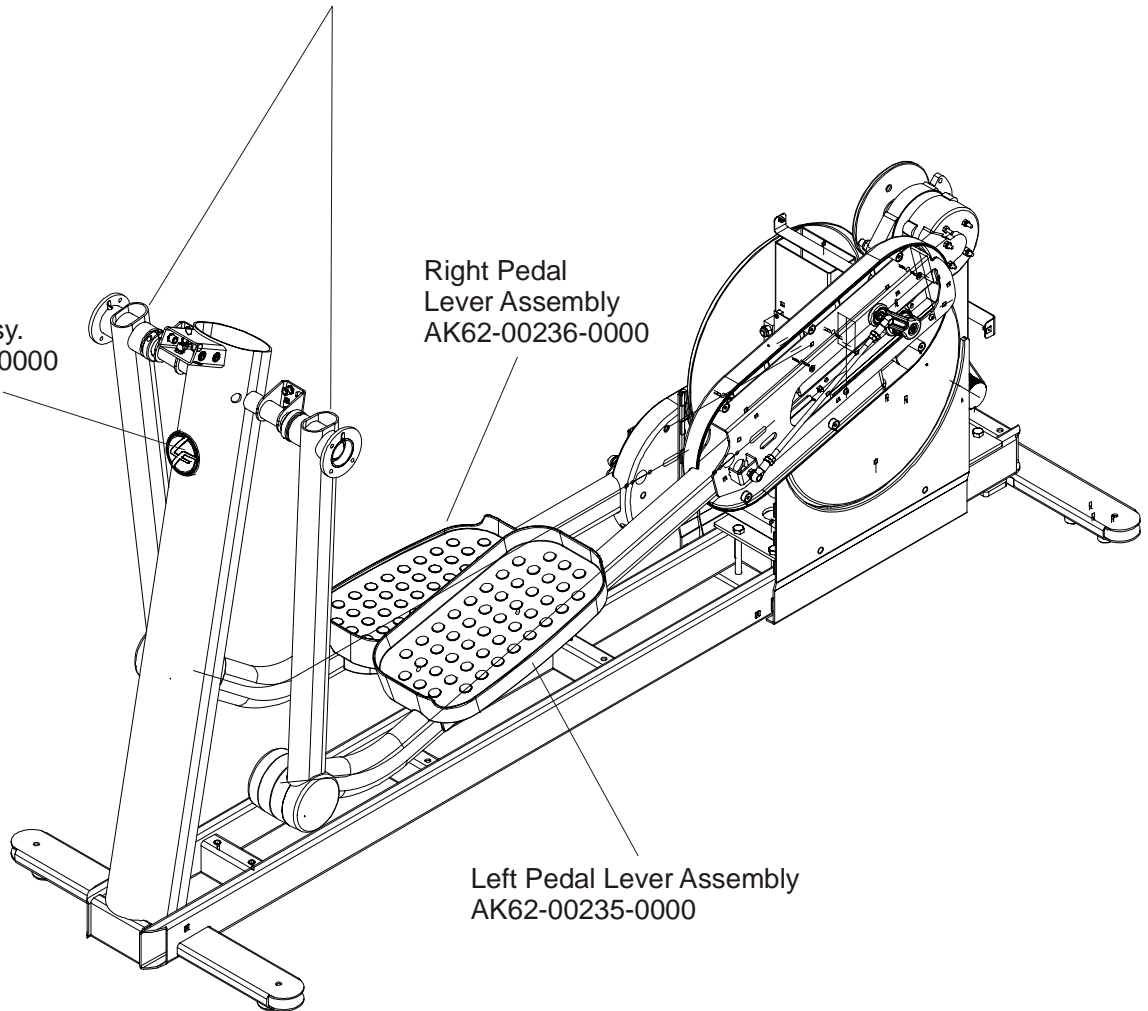

ARCTIC SILVER 95Xi
Rocker Arms & Pedal Levers

95X-0XXX-02
S/N ACJ100000 and up

Rocker Arms Kit
GK62-00002-0070
contents:

- Rocker Arms (2)
- Hardened Spacers (2)
- Oillite Washers (2)
- Retaining Rings (2)
- *Loctite 620*
- Alcohol pad

Rocker Arms
AK62-00002-0070
Shaft Collar w/Screws
0K61-01259-0000

LF Bug
Medallion Assy.
AK58-00245-0000

Right Pedal
Lever Assembly
AK62-00236-0000

Left Pedal Lever Assembly
AK62-00235-0000