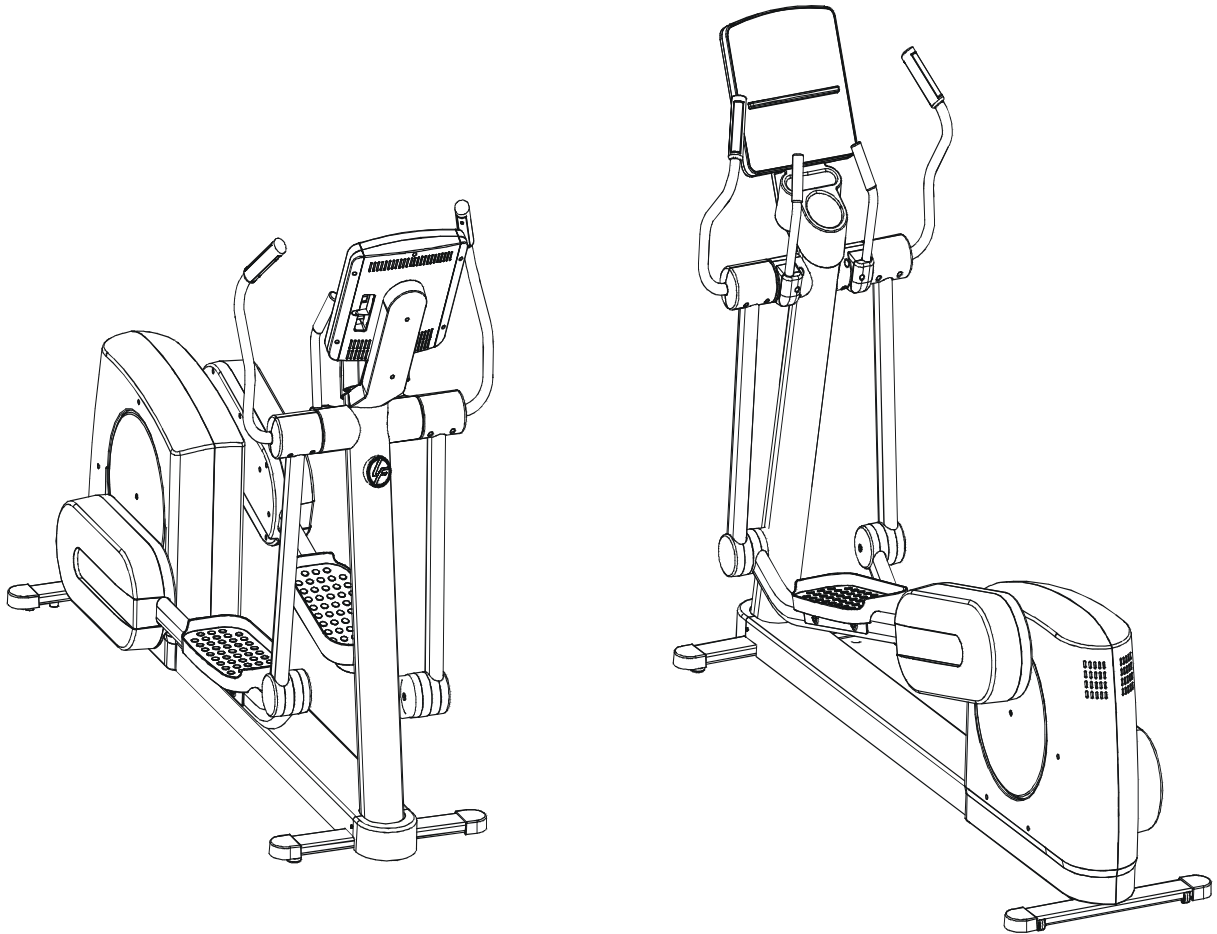

LifeFitness

ARCTIC SILVER CROSS TRAINER 95X-0XXX-02

Customer Support Services
PARTS MANUAL rev 31 Jul 2008

ARCTIC SILVER 95Xi
REFERENCES

95X-0XXX-02
S/N ACJ100000 and up

OPERATION MANUAL	M051-00K62-A107
SERVICE MANUAL	M051-00K62-A060
TOUCH UP PAINT: SPRAY CAN .5 OZ BOTTLE W/APPLICATOR .33 OZ PEN	0017-00008-0204 0017-00008-0205 0017-00008-0206
HARDWARE BAG	AK62-00152-0001
PLUG IN OPTION 120/60	GK62-00002-0018
PLUG IN OPTION 240/50 UK	GK62-00002-0019
PLUG IN OPTION 240v AUS	GK62-00002-0020
PLUG IN OPTION 230/50 CONT.	GK62-00002-0021

UNLABELED PARTS	
DESCRIPTION	PART NO.
CABLE-TIE: L=3-7/8" S/C#09-B	0017-00042-0622
CABLE-TIE: L=15-5/16" S/C#09-B	0017-00042-0772

	Page
CONSOLE SUPPORT & DEADSHAFT COVERS.....	4
HANDLEBARS AND BULLHORNS	5
CONSOLE AND RELATED COMPONENTS.....	6
UPPER FRAME HARDWARE	7
ROCKER ARMS AND PEDAL LEVERS	8
CRANK COVER AND LOWER CAPS	9
LOWER FRAME SHROUDS AND HARDWARE.....	10
PEDAL LEVER COMPONENTS	11
DRIVE MODULE COMPONENTS AND MAIN CABLE	12
DRIVE MODULE HARDWARE	13
CABLES.....	14

Note: The 95Xi comes with both Telemetry and LifePulse Sensors.

ARCTIC SILVER 95Xi
Console Support & Deadshaft Covers

95X-0XXX-02
S/N ACJ100000 and up

Console Support
AK62-00123-0000
Console Support Cap
0K62-01030-0000
Console Support
Shroud
0K62-01023-0000
Console Support
Grommet
0017-00042-0754