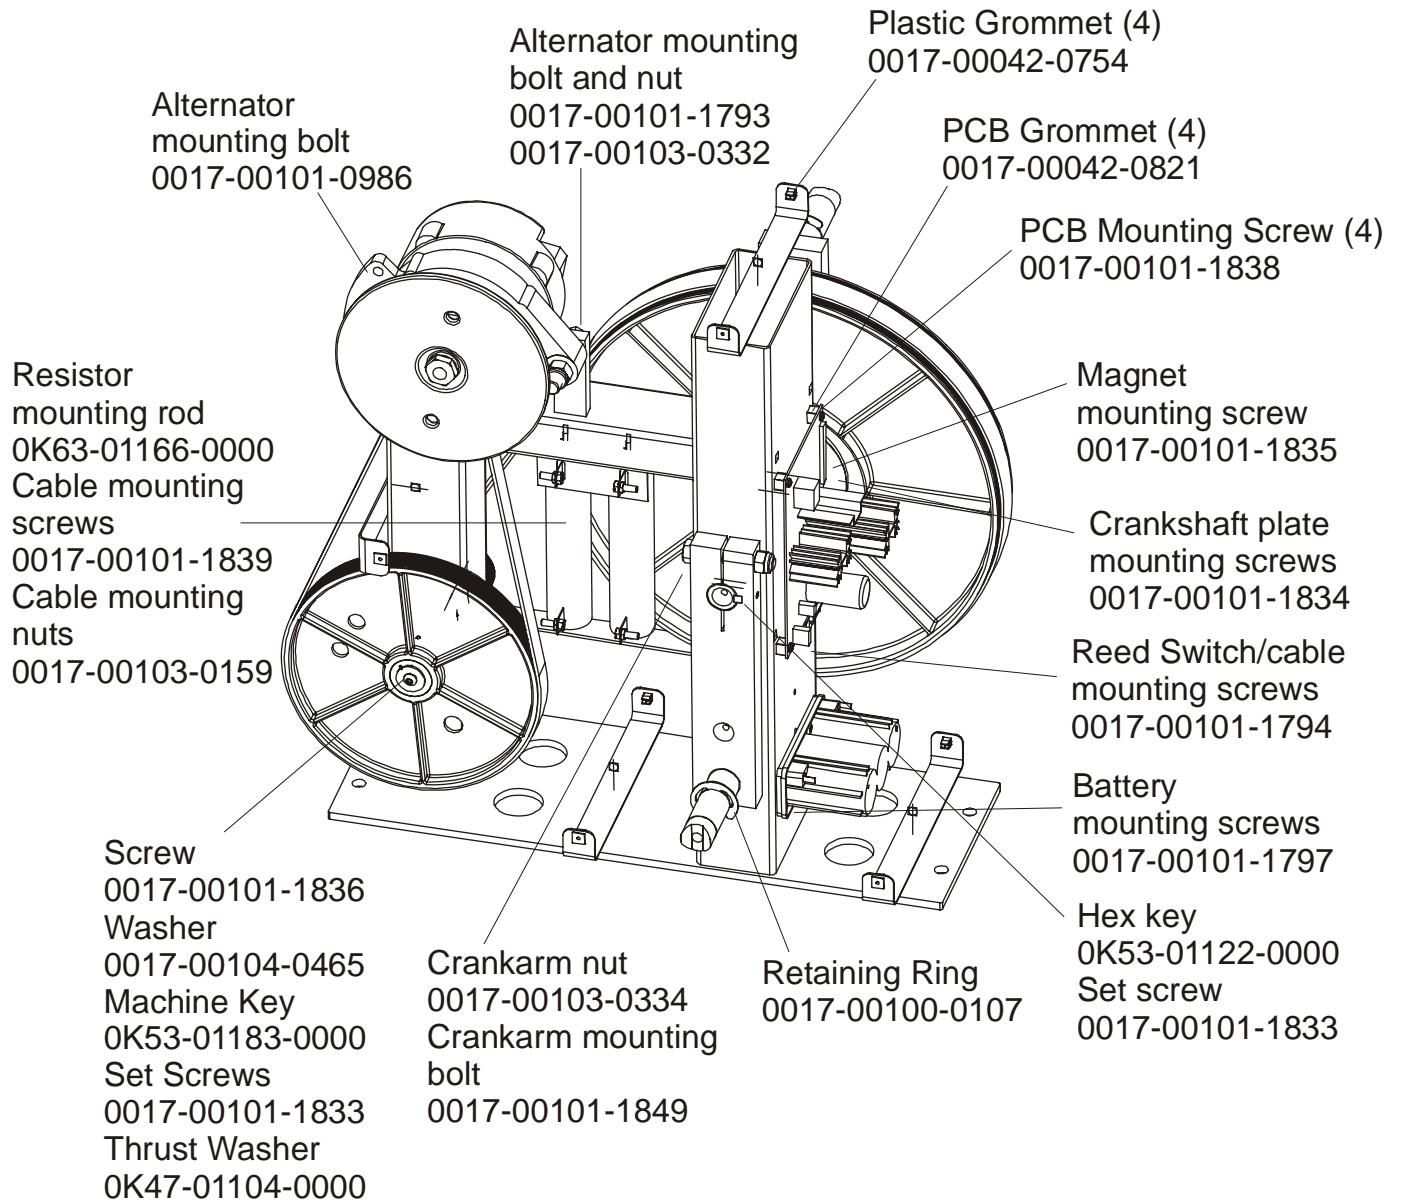

ARCTIC SILVER 95Xi
Drive Module Hardware

95X-0XXX-02
S/N ACJ100000 and up