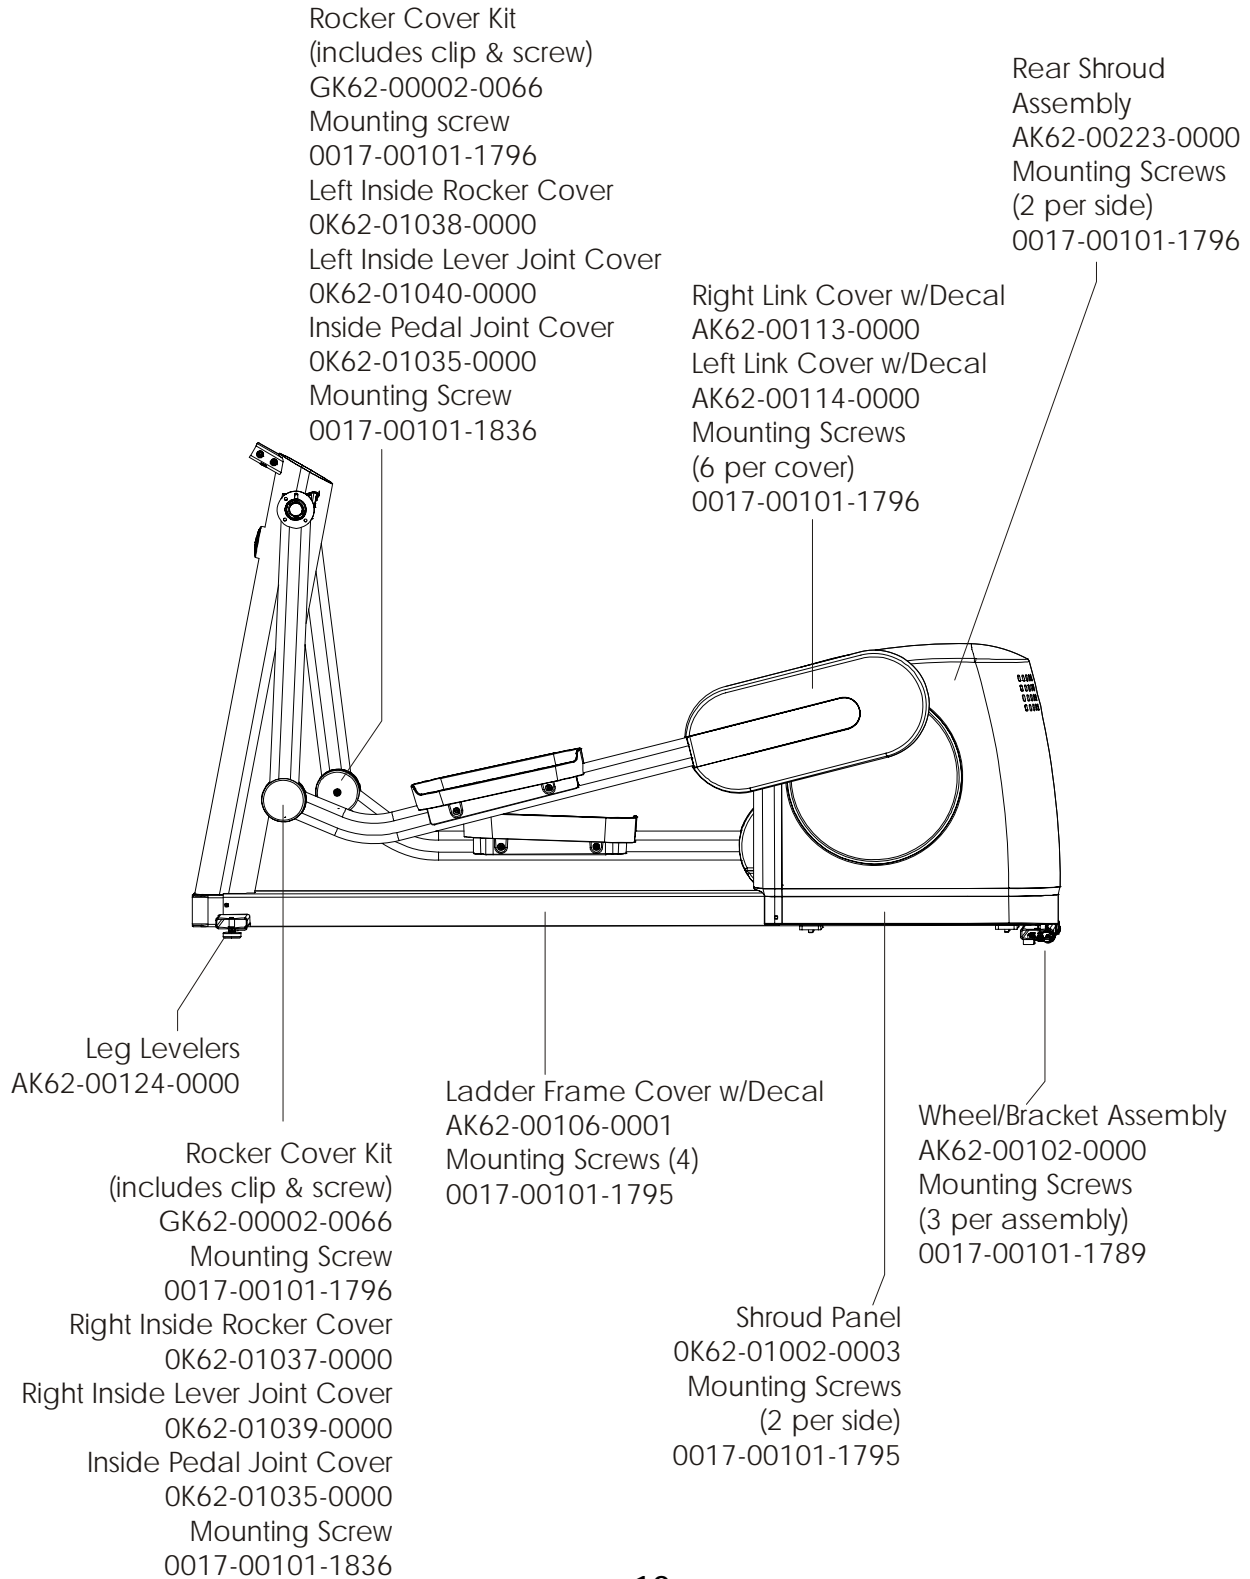

ARCTIC SILVER 95Xi
Lower Frame Shrouds & Hardware

95X-0XXX-02
S/N ACJ100000 and up