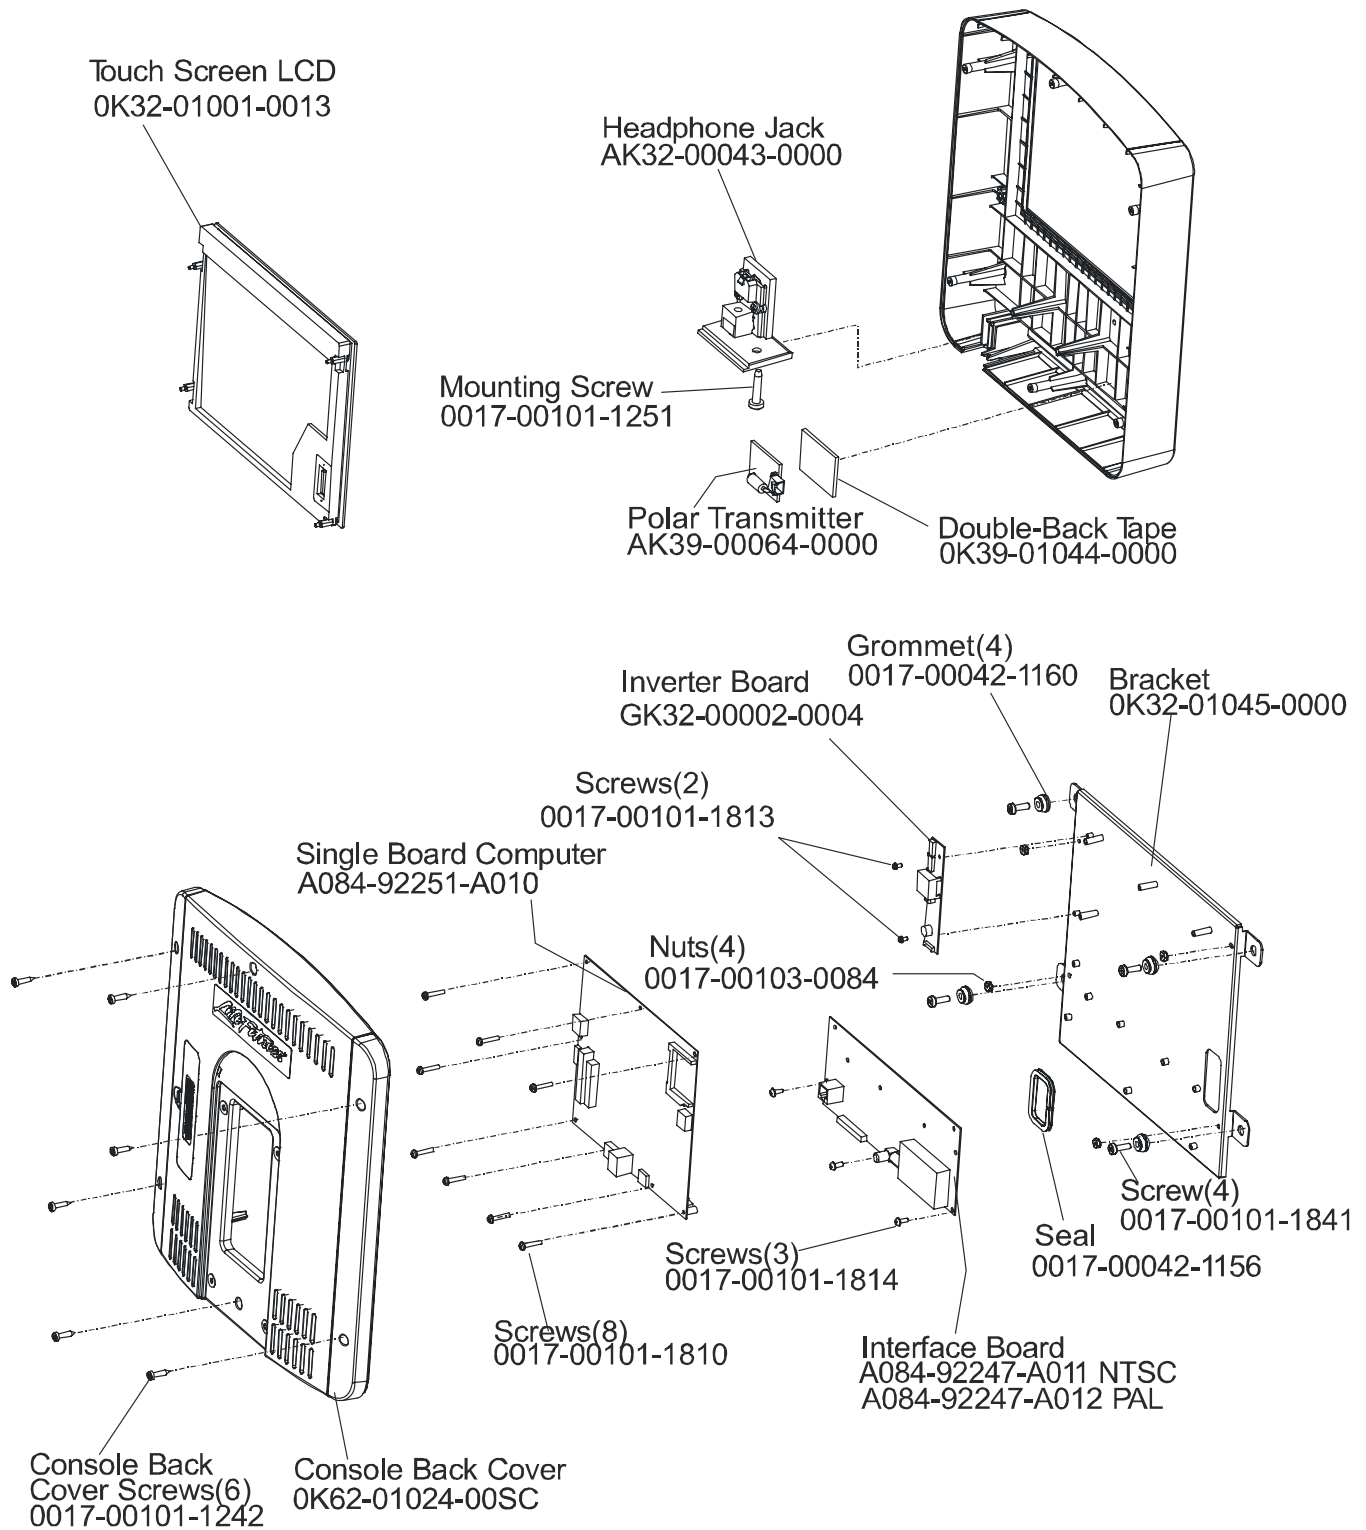

ARCTIC SILVER QUIET DRIVE 95XE
Console Components

95XE-0XXX-05
S/N XHM074504931