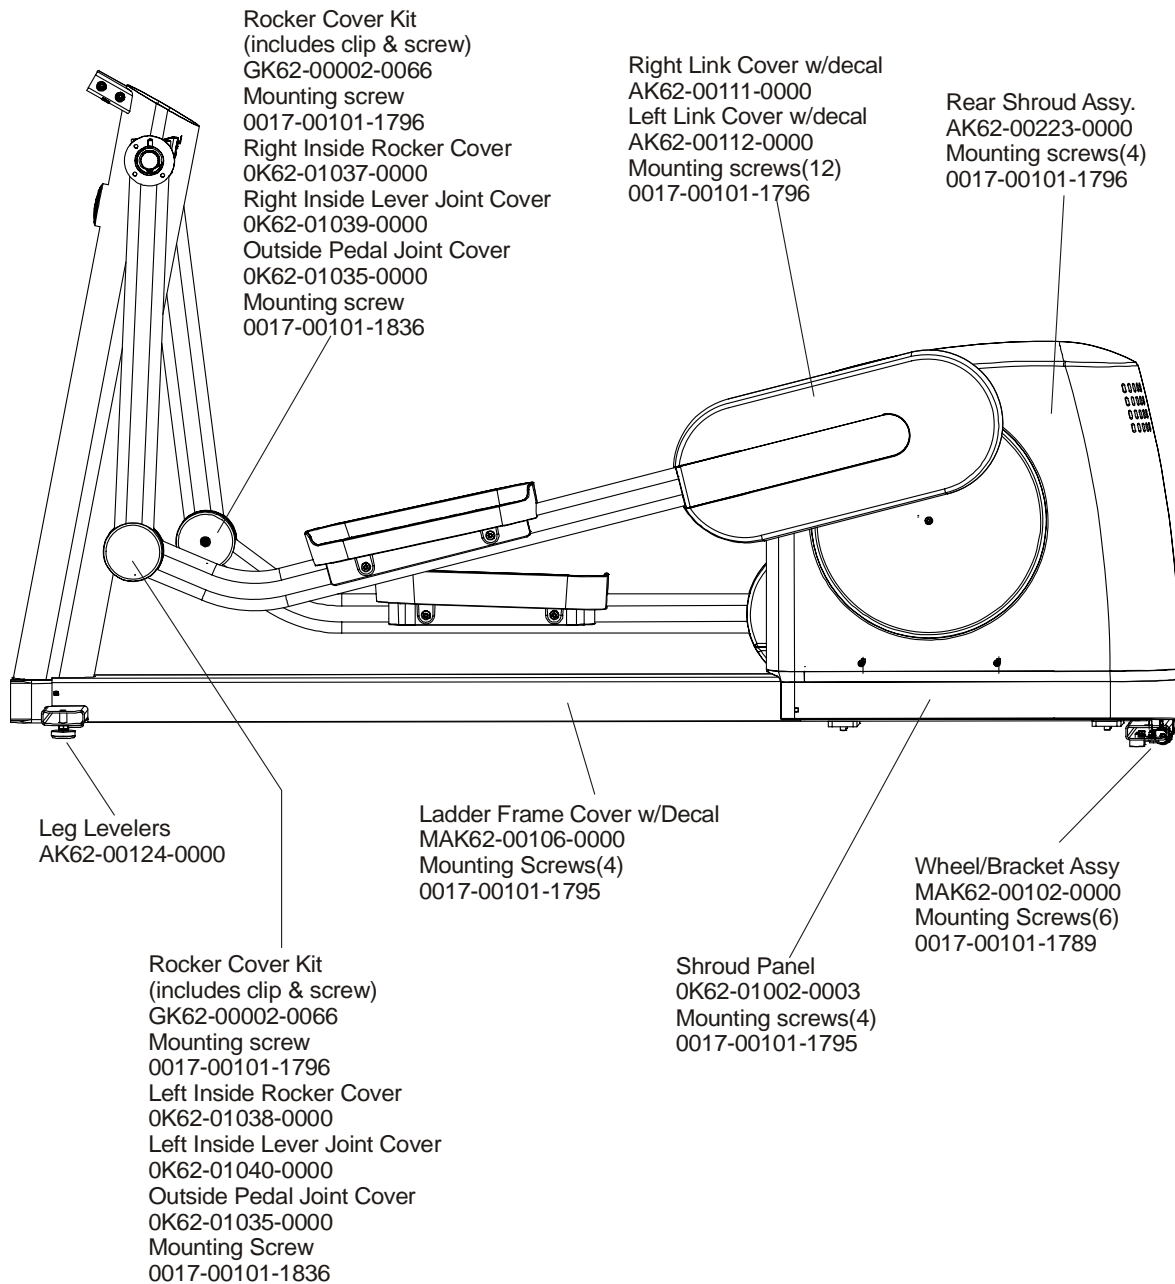

ARCTIC SILVER QUIET DRIVE 95XE
Crank Cover and Lower Caps

95XE-0XXX-05
S/N XHM074504931

ARCTIC SILVER QUIET DRIVE 95XE

Lower Frame Shrouds & Hardware

95XE-0XXX-05

S/N XHM074504931

ARCTIC SILVER QUIET DRIVE 95XE

Pedal Lever Assembly Components

95XE-0XXX-05
S/N XHM074504931

ARCTIC SILVER QUIET DRIVE 95XE
PCB, Battery, Reed Switch & Bracket

95XE-0XXX-05
S/N XHM074504931

Service Kit-
GK62-00002-0044
Includes:

- 1- crankshaft
- 2- bearings
- 2- sets of bearing flanges
- 4- nuts and washers