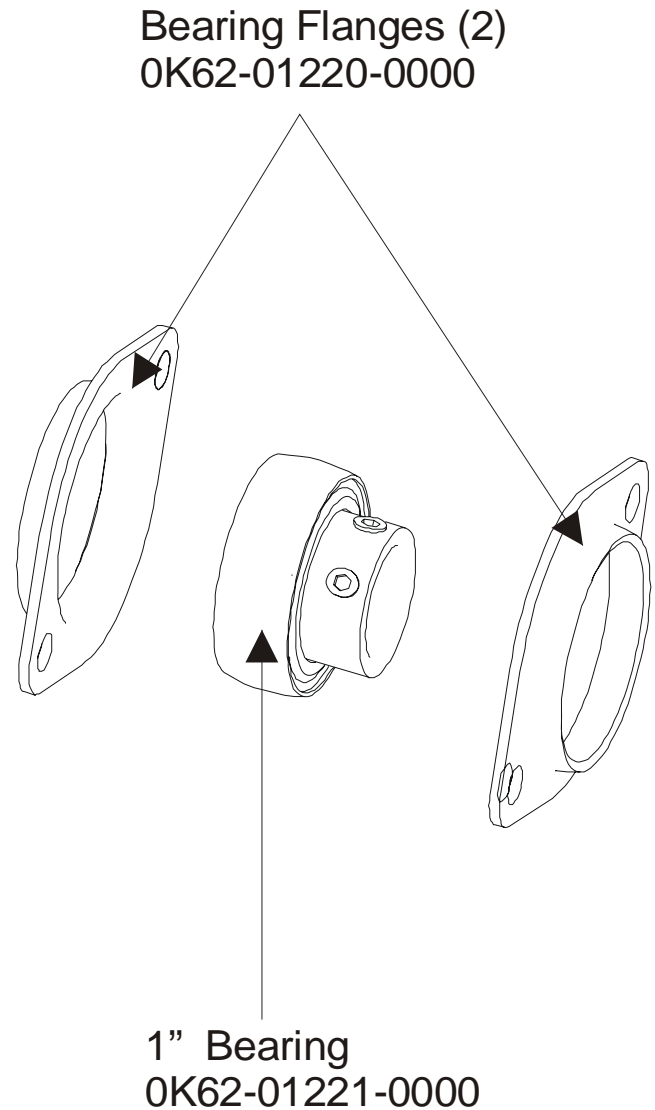

Pedal Lever Assembly Components

95XE-0XXX-05
S/N XHM074504931

ARCTIC SILVER QUIET DRIVE 95XE
PCB, Battery, Reed Switch & Bracket

95XE-0XXX-05
S/N XHM074504931

Service Kit-
GK62-00002-0044
Includes:

- 1- crankshaft
- 2- bearings
- 2- sets of bearing flanges
- 4- nuts and washers

Service Kit- GK62-00002-0045
Includes:

- 1 - intermediate shaft
- 2 - bearings
- 2- sets of bearing flanges
- 4- nuts and washers

ARCTIC SILVER QUIET DRIVE 95XE
Drive Module

95XE-0XXX-05
S/N XHM074504931