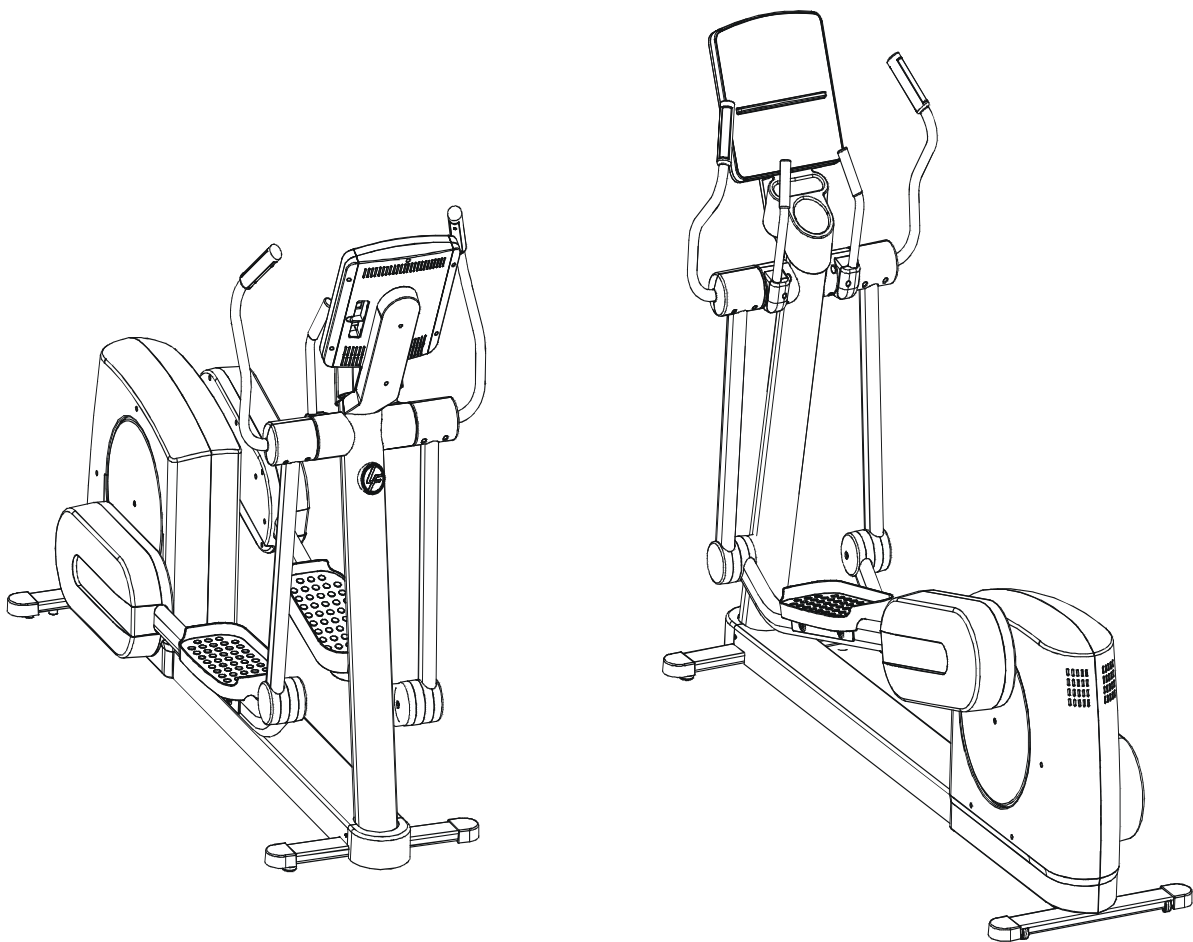

LifeFitness

ARCTIC SILVER QUIET DRIVE
CROSS-TRAINER 95Xe-0XXX-05
(Hungary-built Cross-trainer for Domestic Sales)

Customer Support Services
PARTS MANUAL rev 14 Jul 2008

OPERATION MANUAL – (ENG)	M051-00K62-B095
OPERATION MANUAL – (F/S/P)	M051-00K62-B096
OPERATION MANUAL – (G/D/I)	M051-00K62-B097
OPERATION MANUAL – (JAP)	M051-00K62-B098
SERVICE MANUAL	M051-00K62-A149
HARDWARE BAG	AK62-00152-0001
TOUCH UP PAINT: SPRAY CAN .5 OZ BOTTLE W/APPLICATOR .33 OZ PEN	0017-00008-0204 0017-00008-0205 0017-00008-0206
ACCESS PANEL ASSEMBLY CONSISTS OF: 68" COAX CABLE DC POWER CABLE, 80" ACCESS PANEL BRACKET F TYPE PANEL CONNECTOR	AK62-00172-0000 AK32-00020-0000 AK32-00075-0004 0K62-01179-0000 0017-00021-2846
POWER SUPPLY (WALL TO UNIT)	118E-00001-0161
LINE CORD: DOM 10A 125V	0017-00003-0704
LINE CORD: CON 10A 250V	0017-00003-0691
LINE CORD: 10A UK	0017-00003-0889
LINE CORD: AUSTRALIA	0017-00003-0918

Note: The 95Xe comes with both Telemetry and LifePulse Sensors.

	Page
CONSOLE SUPPORT & DEADSHAFT COVERS	4
HANDLEBARS AND BULLHORNS	5
COMPLETE CONSOLE ASSEMBLY	6
CONSOLE COMPONENTS	7
UPPER FRAME HARDWARE	8
ROCKER ARMS AND PEDAL LEVERS	9
CRANK COVER AND LOWER CAPS	10
LOWER FRAME SHROUDS AND HARDWARE.....	11
PEDAL LEVER COMPONENTS	12
PCB, BATTERY, REED SWITCH & BRACKET	13
BEARING INSERT ASSEMBLY	14
CRANK ARM PULLEY ASSEMBLY.....	15
DRIVE MODULE.....	16
DRIVE MODULE HARDWARE	17
CABLES	18

ARCTIC SILVER QUIET DRIVE 95Xe
Console Support & Deadshaft Covers

95XE-0XXX-05
S/N XHM074504931

ARCTIC SILVER QUIET DRIVE 95XE

Handlebars and Bullhorns

95XE-0XXX-05

S/N XHM074504931

CONSOLE ASSEMBLY	
AK62-00369-0001	CONS-ASSY: MFG; NTSC; ENG