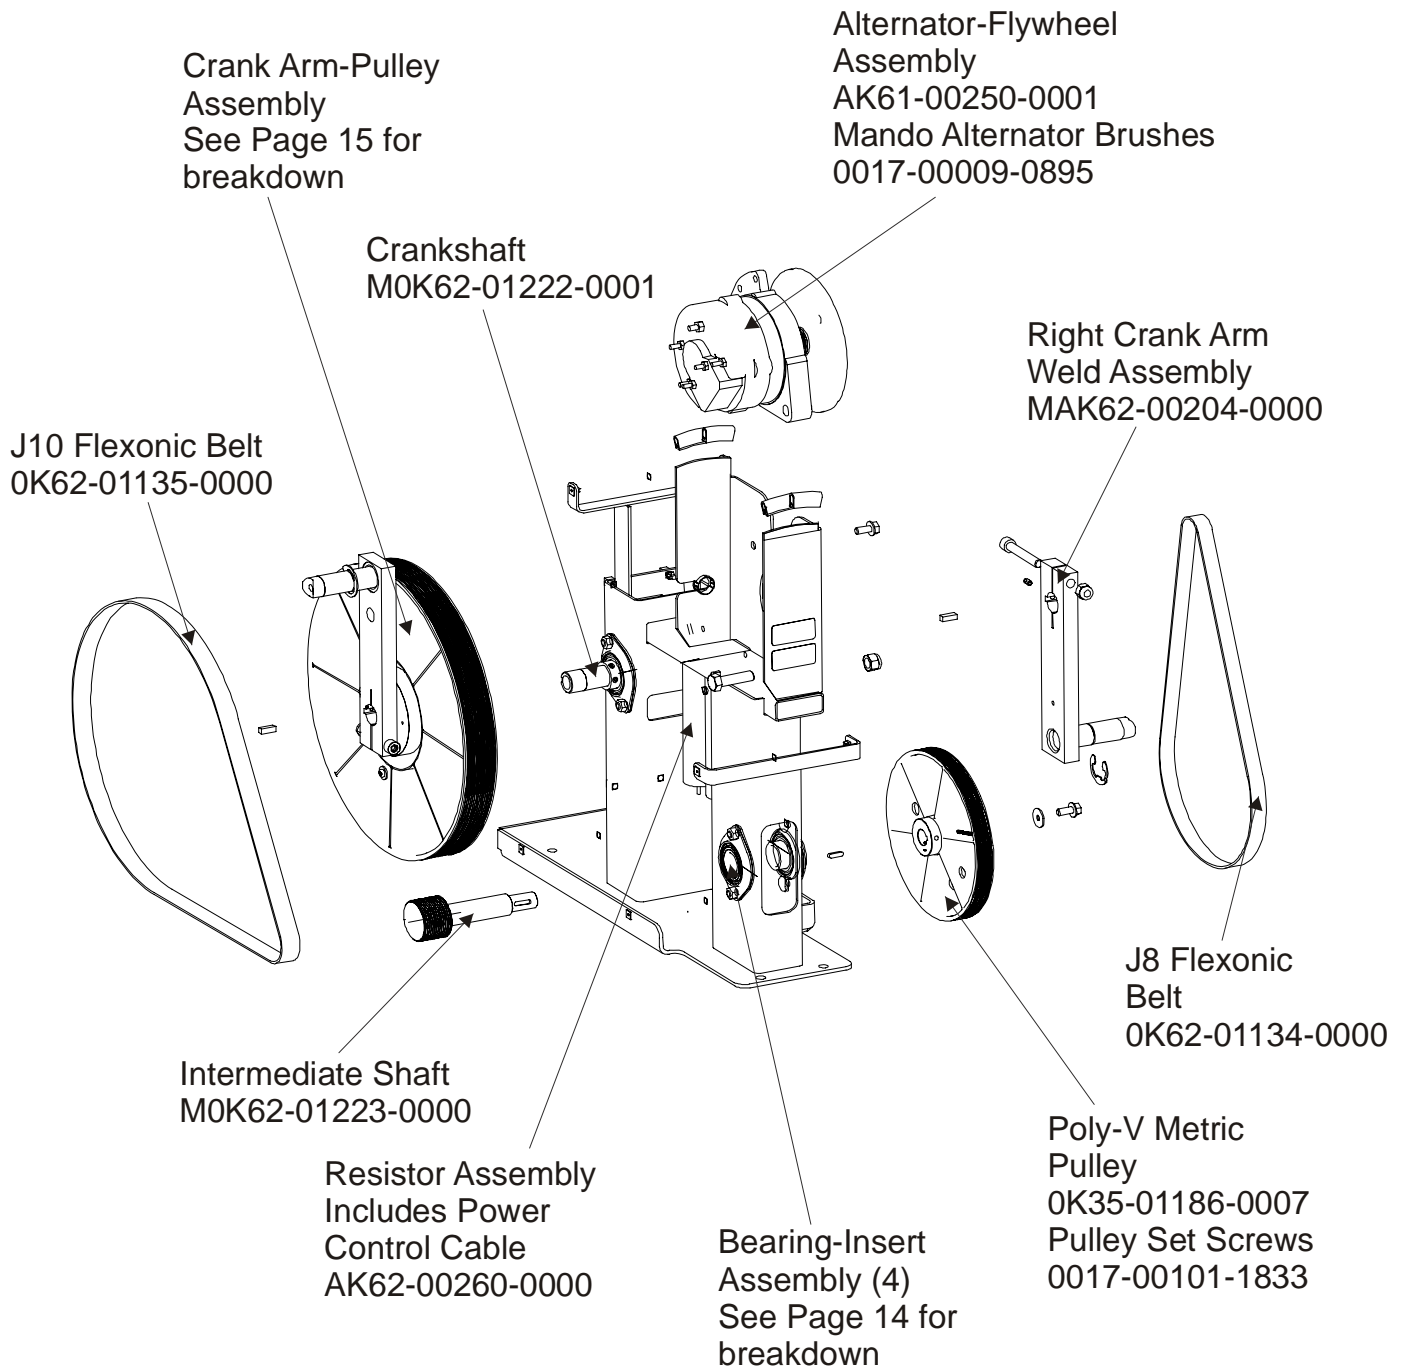

Note: The 95Xe comes with both Telemetry and LifePulse Sensors.

	Page
CONSOLE SUPPORT & DEADSHAFT COVERS	4
HANDLEBARS AND BULLHORNS	5
COMPLETE CONSOLE ASSEMBLY	6
CONSOLE COMPONENTS	7
UPPER FRAME HARDWARE	8
ROCKER ARMS AND PEDAL LEVERS	9
CRANK COVER AND LOWER CAPS	10
LOWER FRAME SHROUDS AND HARDWARE.....	11
PEDAL LEVER COMPONENTS	12
PCB, BATTERY, REED SWITCH & BRACKET	13
BEARING INSERT ASSEMBLY	14
CRANK ARM PULLEY ASSEMBLY.....	15
DRIVE MODULE.....	16
DRIVE MODULE HARDWARE	17
CABLES	18

Pedal Lever Assembly Components

95XE-0XXX-05
S/N XHM074504931

ARCTIC SILVER QUIET DRIVE 95XE
PCB, Battery, Reed Switch & Bracket

95XE-0XXX-05
S/N XHM074504931

Service Kit-
GK62-00002-0044
Includes:

- 1- crankshaft
- 2- bearings
- 2- sets of bearing flanges
- 4- nuts and washers

Service Kit- GK62-00002-0045
Includes:

- 1 - intermediate shaft
- 2 - bearings
- 2- sets of bearing flanges
- 4- nuts and washers

ARCTIC SILVER QUIET DRIVE 95XE
Drive Module

95XE-0XXX-05
S/N XHM074504931