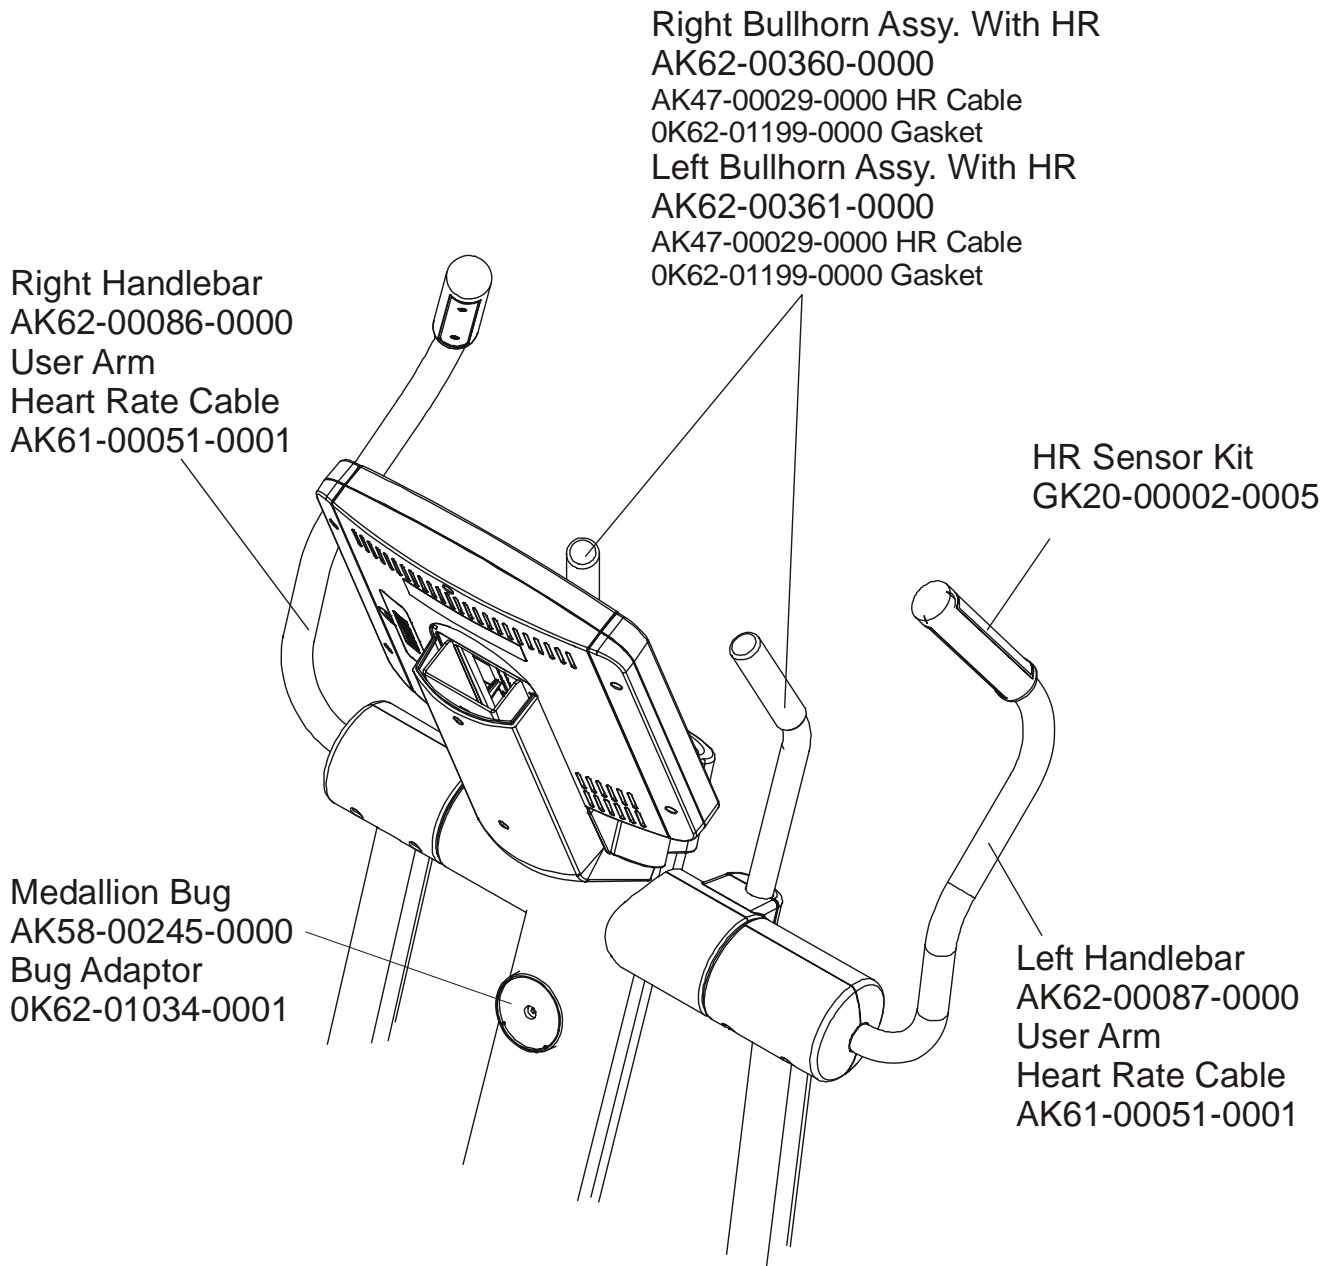

Note: The 95Xe comes with both Telemetry and LifePulse Sensors.

	Page
CONSOLE SUPPORT & DEADSHAFT COVERS	4
HANDLEBARS AND BULLHORNS	5
COMPLETE CONSOLE ASSEMBLY	6
CONSOLE COMPONENTS	7
UPPER FRAME HARDWARE	8
ROCKER ARMS AND PEDAL LEVERS	9
CRANK COVER AND LOWER CAPS	10
LOWER FRAME SHROUDS AND HARDWARE.....	11
PEDAL LEVER COMPONENTS	12
PCB, BATTERY, REED SWITCH & BRACKET	13
BEARING INSERT ASSEMBLY	14
CRANK ARM PULLEY ASSEMBLY.....	15
DRIVE MODULE.....	16
DRIVE MODULE HARDWARE	17
CABLES	18

ARCTIC SILVER QUIET DRIVE 95Xe
Console Support & Deadshaft Covers

95XE-0XXX-05
S/N XHM074504931

ARCTIC SILVER QUIET DRIVE 95XE

Handlebars and Bullhorns

95XE-0XXX-05

S/N XHM074504931

CONSOLE ASSEMBLY	
AK62-00369-0001	CONS-ASSY: MFG; NTSC; ENG