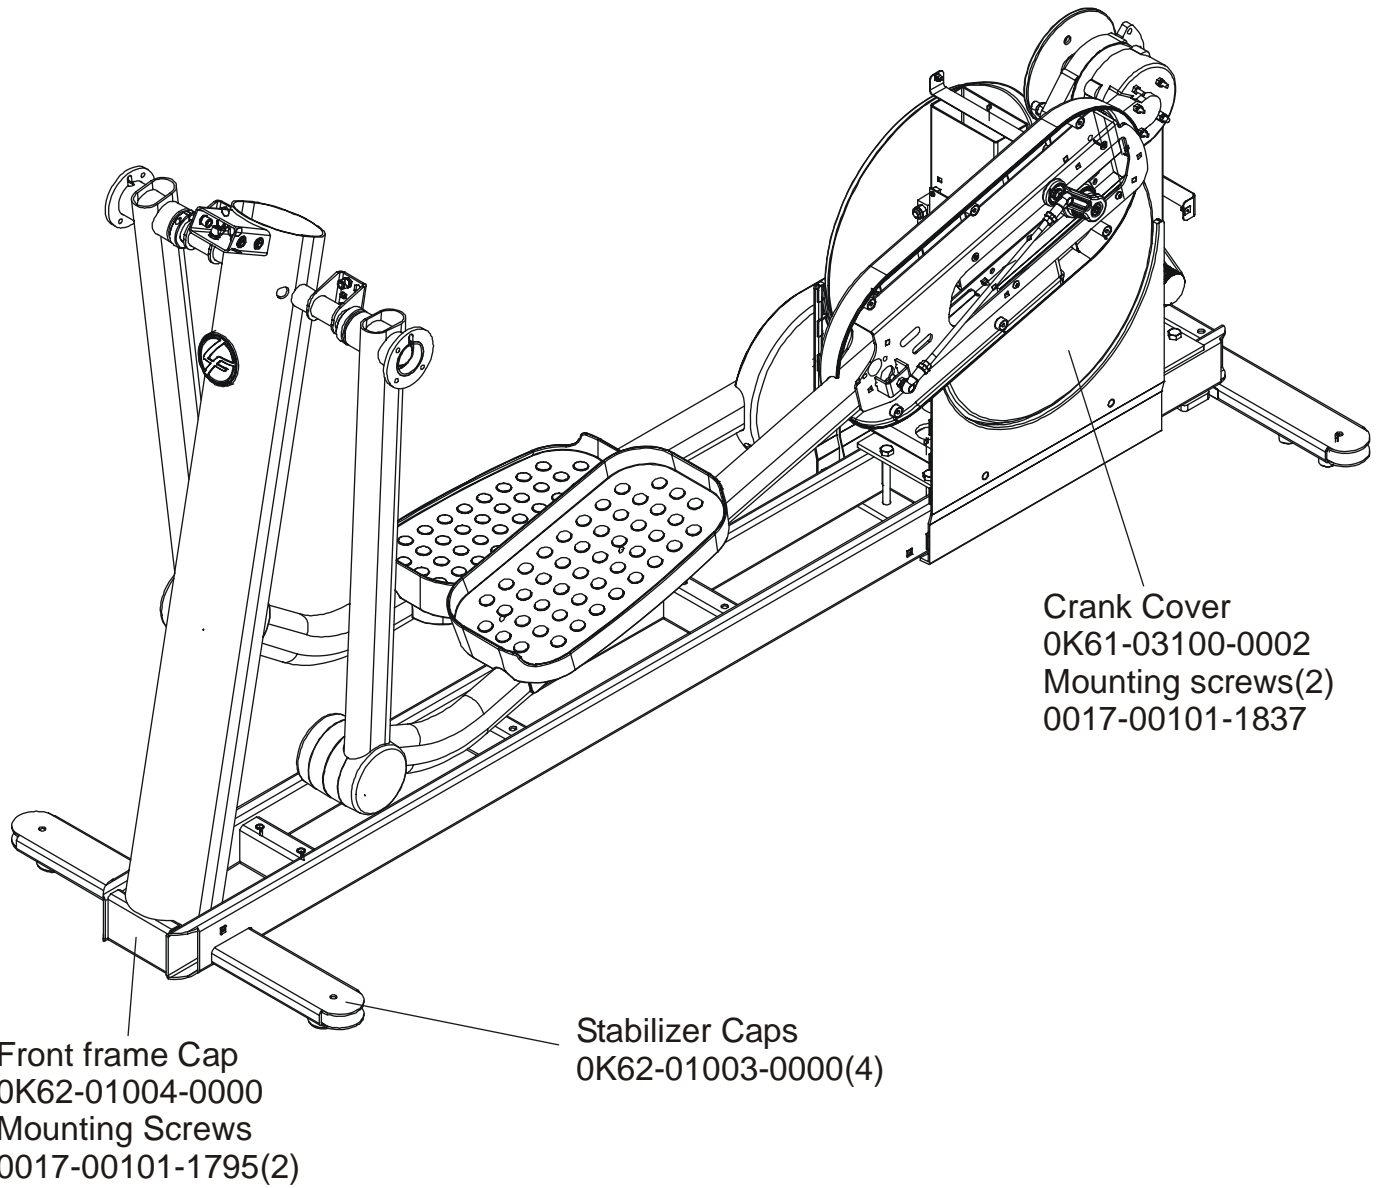

ARCTIC SILVER QUIET DRIVE 95XE
Crank Cover and Lower Caps

95XE-0XXX-05
S/N XHM074504931