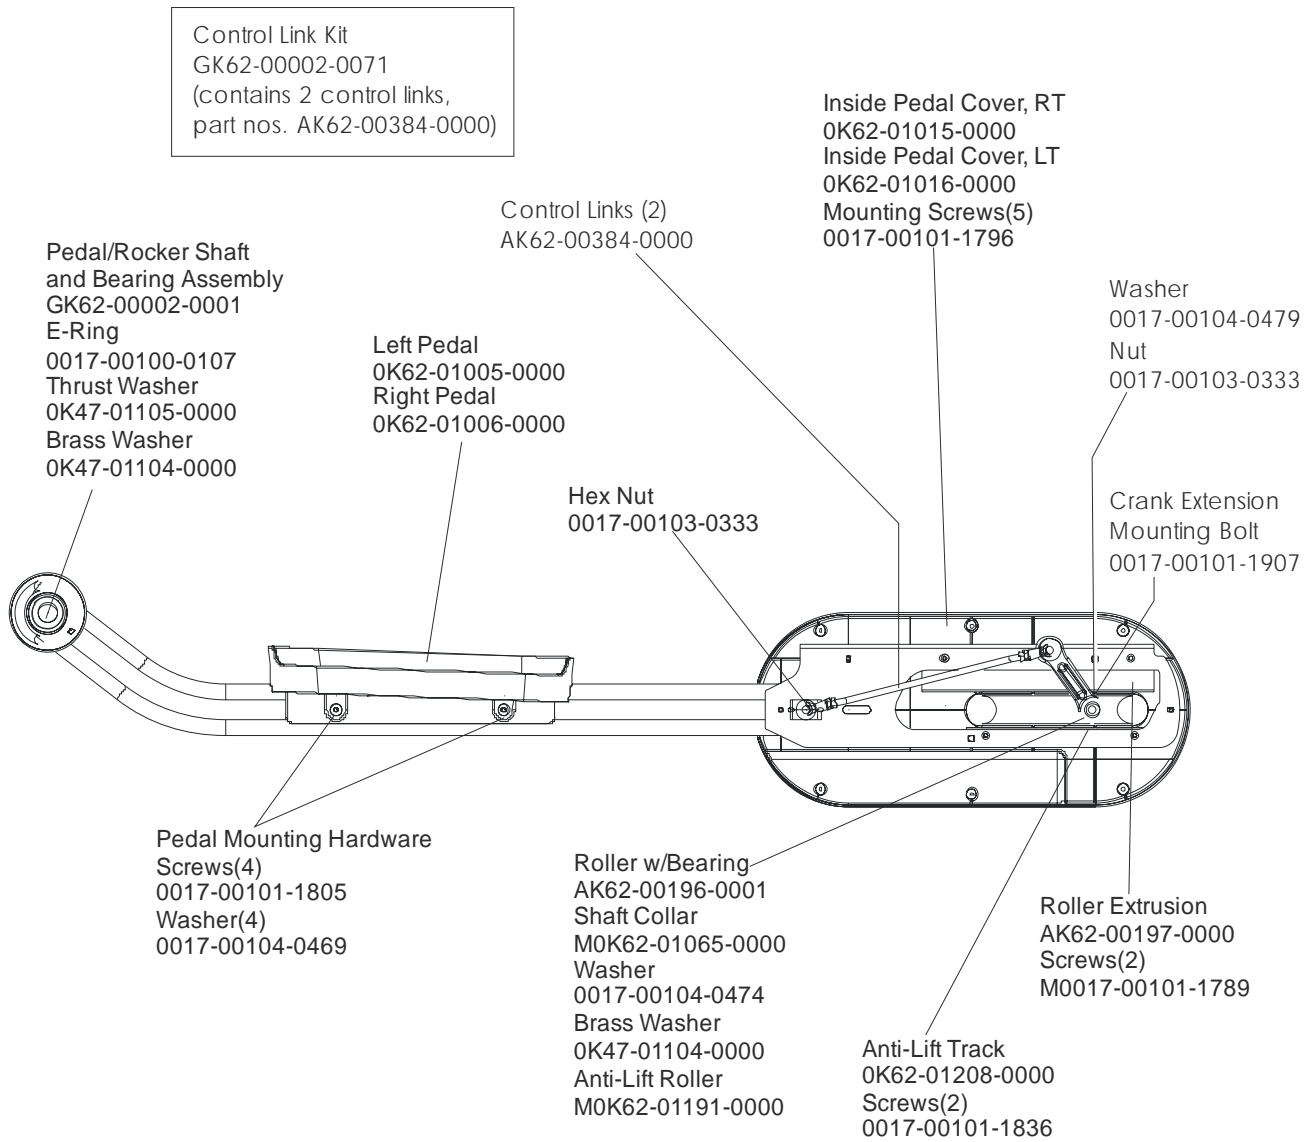

Rocker Arms & Pedal Levers

S/N XHM074504931

Rocker Arms Kit
GK62-00002-0070
contents:

- Rocker Arms (2)
- Hardened Spacers (2)
- Oillite Washers (2)
- Retaining Rings (2)
- Loctite 620
- Alcohol pad

Rocker Arms
AK62-00002-0070
Shaft Collar w/Screws
OK61-01259-0000

ARCTIC SILVER QUIET DRIVE 95XE
Crank Cover and Lower Caps

95XE-0XXX-05
S/N XHM074504931

ARCTIC SILVER QUIET DRIVE 95XE

Lower Frame Shrouds & Hardware

95XE-0XXX-05

S/N XHM074504931

ARCTIC SILVER QUIET DRIVE 95XE

Pedal Lever Assembly Components

95XE-0XXX-05
S/N XHM074504931

ARCTIC SILVER QUIET DRIVE 95XE
PCB, Battery, Reed Switch & Bracket

95XE-0XXX-05
S/N XHM074504931

Service Kit-
GK62-00002-0044
Includes:

- 1- crankshaft
- 2- bearings
- 2- sets of bearing flanges
- 4- nuts and washers