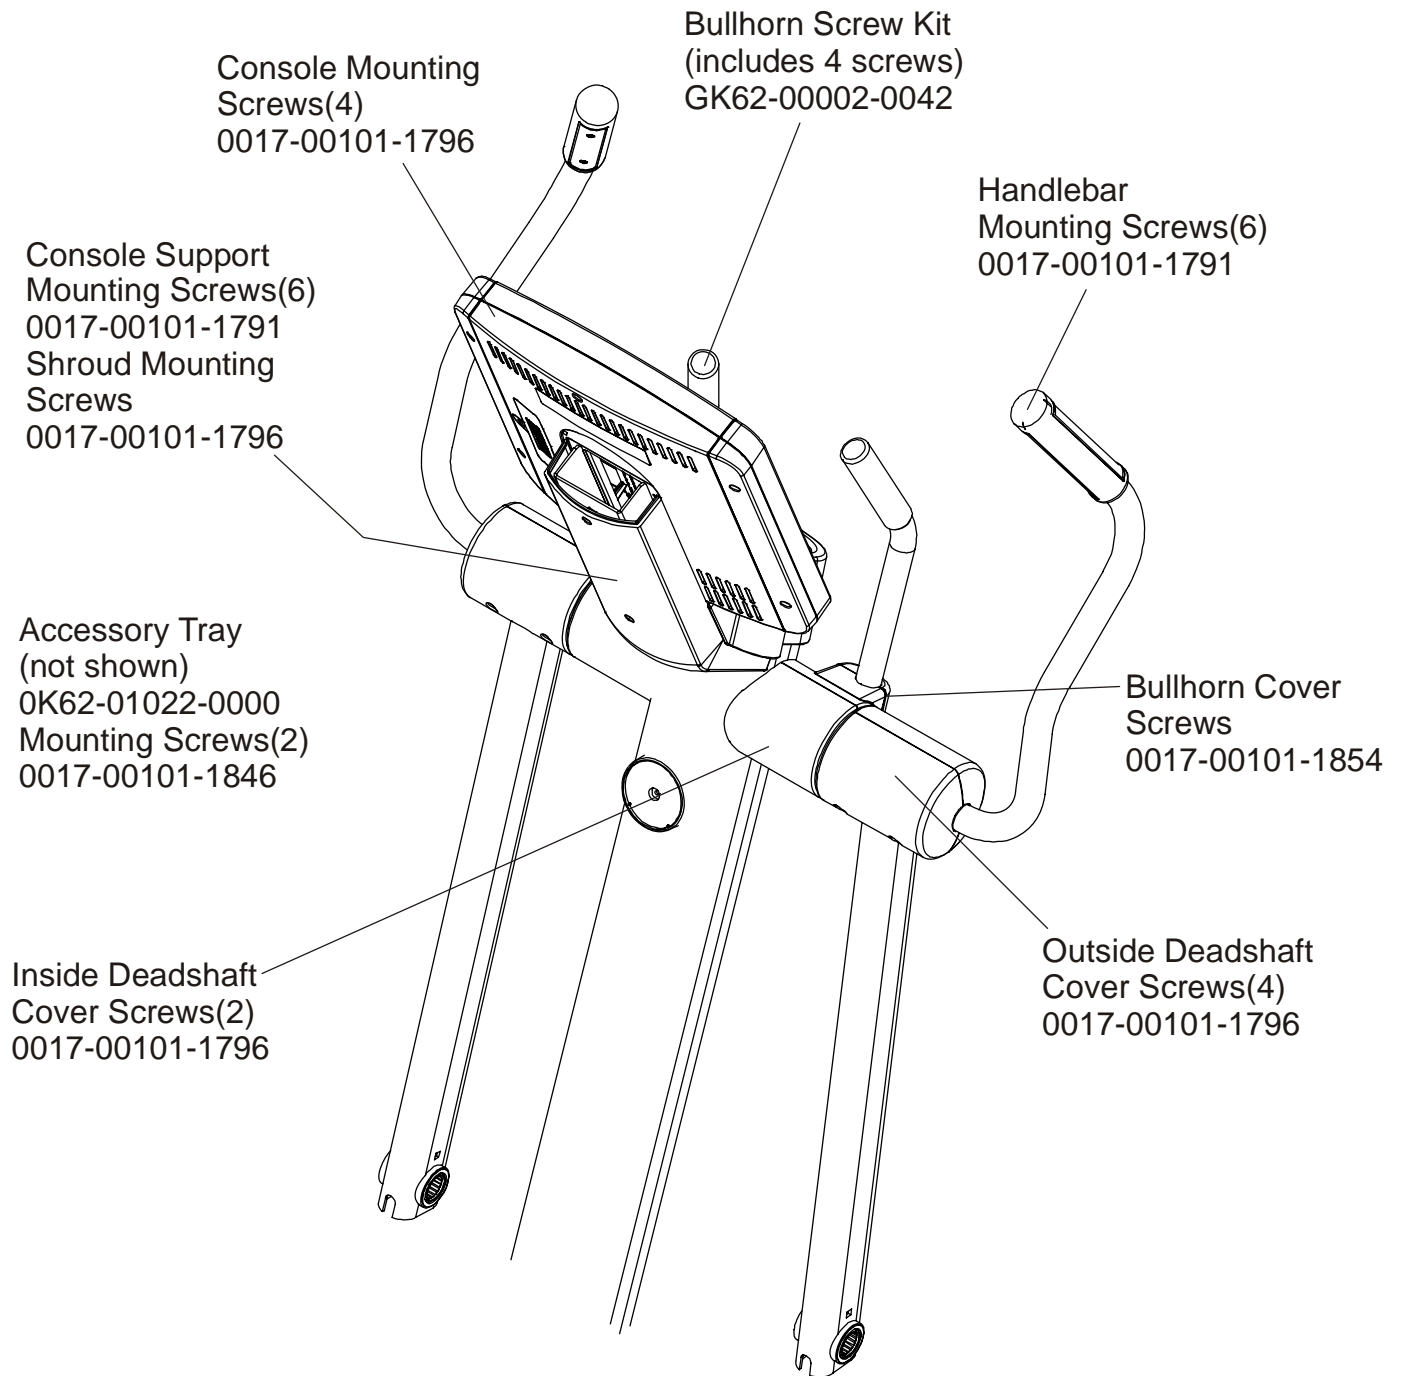

Note: The 95Xe comes with both Telemetry and LifePulse Sensors.

	Page
CONSOLE SUPPORT & DEADSHAFT COVERS	4
HANDLEBARS AND BULLHORNS	5
COMPLETE CONSOLE ASSEMBLY	6
CONSOLE COMPONENTS	7
UPPER FRAME HARDWARE	8
ROCKER ARMS AND PEDAL LEVERS	9
CRANK COVER AND LOWER CAPS	10
LOWER FRAME SHROUDS AND HARDWARE.....	11
PEDAL LEVER COMPONENTS	12
PCB, BATTERY, REED SWITCH & BRACKET	13
BEARING INSERT ASSEMBLY	14
CRANK ARM PULLEY ASSEMBLY.....	15
DRIVE MODULE.....	16
DRIVE MODULE HARDWARE	17
CABLES	18

ARCTIC SILVER QUIET DRIVE 95Xe
Console Support & Deadshaft Covers

95XE-0XXX-05
S/N XHM074504931

ARCTIC SILVER QUIET DRIVE 95XE

Handlebars and Bullhorns

95XE-0XXX-05

S/N XHM074504931

CONSOLE ASSEMBLY	
AK62-00369-0001	CONS-ASSY: MFG; NTSC; ENG

ARCTIC SILVER QUIET DRIVE 95XE
Console Components

95XE-0XXX-05
S/N XHM074504931

ARCTIC SILVER QUIET DRIVE 95XE

Upper Frame Hardware

95XE-0XXX-05

S/N XHM074504931

ARCTIC SILVER QUIET DRIVE 95XE

95XE-0XXX-05

Rocker Arms & Pedal Levers

S/N XHM074504931

Rocker Arms Kit
GK62-00002-0070
contents:

- Rocker Arms (2)
- Hardened Spacers (2)
- Oillite Washers (2)
- Retaining Rings (2)
- Loctite 620
- Alcohol pad

Rocker Arms
AK62-00002-0070
Shaft Collar w/Screws
OK61-01259-0000