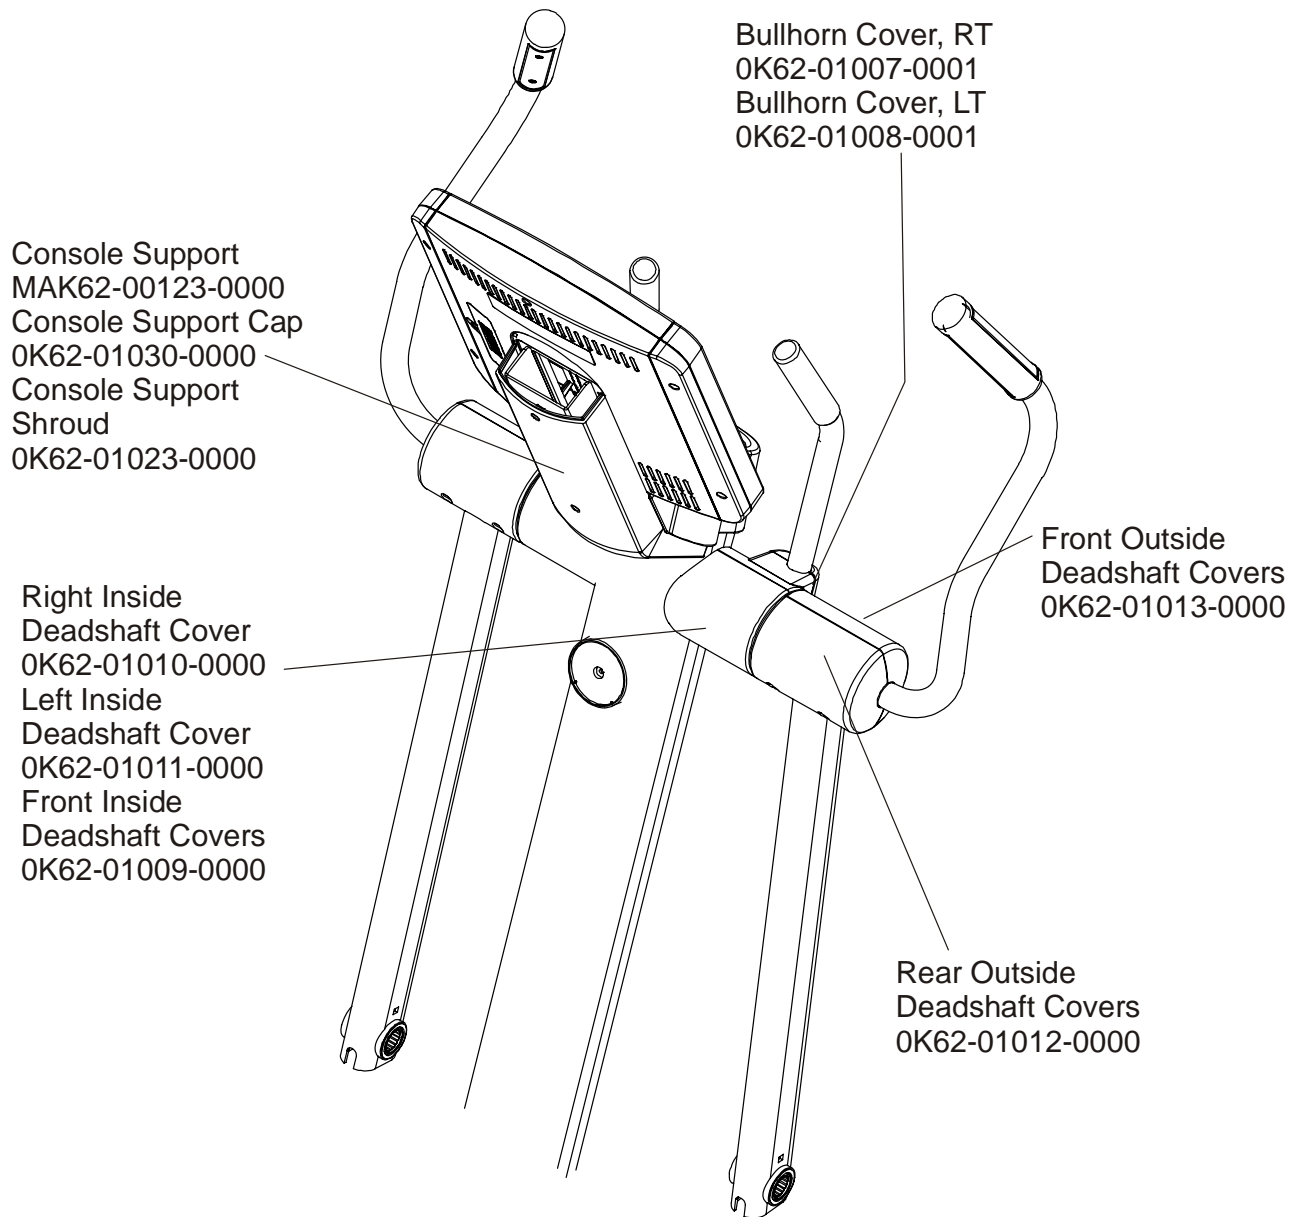

LifeFitness

ARCTIC SILVER QUIET DRIVE
CROSS-TRAINER 95Xe-0XXX-05
(Hungary-built Cross-trainer for Domestic Sales)

Customer Support Services
PARTS MANUAL rev 14 Jul 2008

OPERATION MANUAL – (ENG)	M051-00K62-B095
OPERATION MANUAL – (F/S/P)	M051-00K62-B096
OPERATION MANUAL – (G/D/I)	M051-00K62-B097
OPERATION MANUAL – (JAP)	M051-00K62-B098
SERVICE MANUAL	M051-00K62-A149
HARDWARE BAG	AK62-00152-0001
TOUCH UP PAINT: SPRAY CAN .5 OZ BOTTLE W/APPLICATOR .33 OZ PEN	0017-00008-0204 0017-00008-0205 0017-00008-0206
ACCESS PANEL ASSEMBLY CONSISTS OF: 68" COAX CABLE DC POWER CABLE, 80" ACCESS PANEL BRACKET F TYPE PANEL CONNECTOR	AK62-00172-0000 AK32-00020-0000 AK32-00075-0004 0K62-01179-0000 0017-00021-2846
POWER SUPPLY (WALL TO UNIT)	118E-00001-0161
LINE CORD: DOM 10A 125V	0017-00003-0704
LINE CORD: CON 10A 250V	0017-00003-0691
LINE CORD: 10A UK	0017-00003-0889
LINE CORD: AUSTRALIA	0017-00003-0918

Note: The 95Xe comes with both Telemetry and LifePulse Sensors.

	Page
CONSOLE SUPPORT & DEADSHAFT COVERS	4
HANDLEBARS AND BULLHORNS	5
COMPLETE CONSOLE ASSEMBLY	6
CONSOLE COMPONENTS	7
UPPER FRAME HARDWARE	8
ROCKER ARMS AND PEDAL LEVERS	9
CRANK COVER AND LOWER CAPS	10
LOWER FRAME SHROUDS AND HARDWARE.....	11
PEDAL LEVER COMPONENTS	12
PCB, BATTERY, REED SWITCH & BRACKET	13
BEARING INSERT ASSEMBLY	14
CRANK ARM PULLEY ASSEMBLY.....	15
DRIVE MODULE.....	16
DRIVE MODULE HARDWARE	17
CABLES	18

ARCTIC SILVER QUIET DRIVE 95Xe
Console Support & Deadshaft Covers

95XE-0XXX-05
S/N XHM074504931

ARCTIC SILVER QUIET DRIVE 95XE

Handlebars and Bullhorns

95XE-0XXX-05

S/N XHM074504931

CONSOLE ASSEMBLY	
AK62-00369-0001	CONS-ASSY: MFG; NTSC; ENG