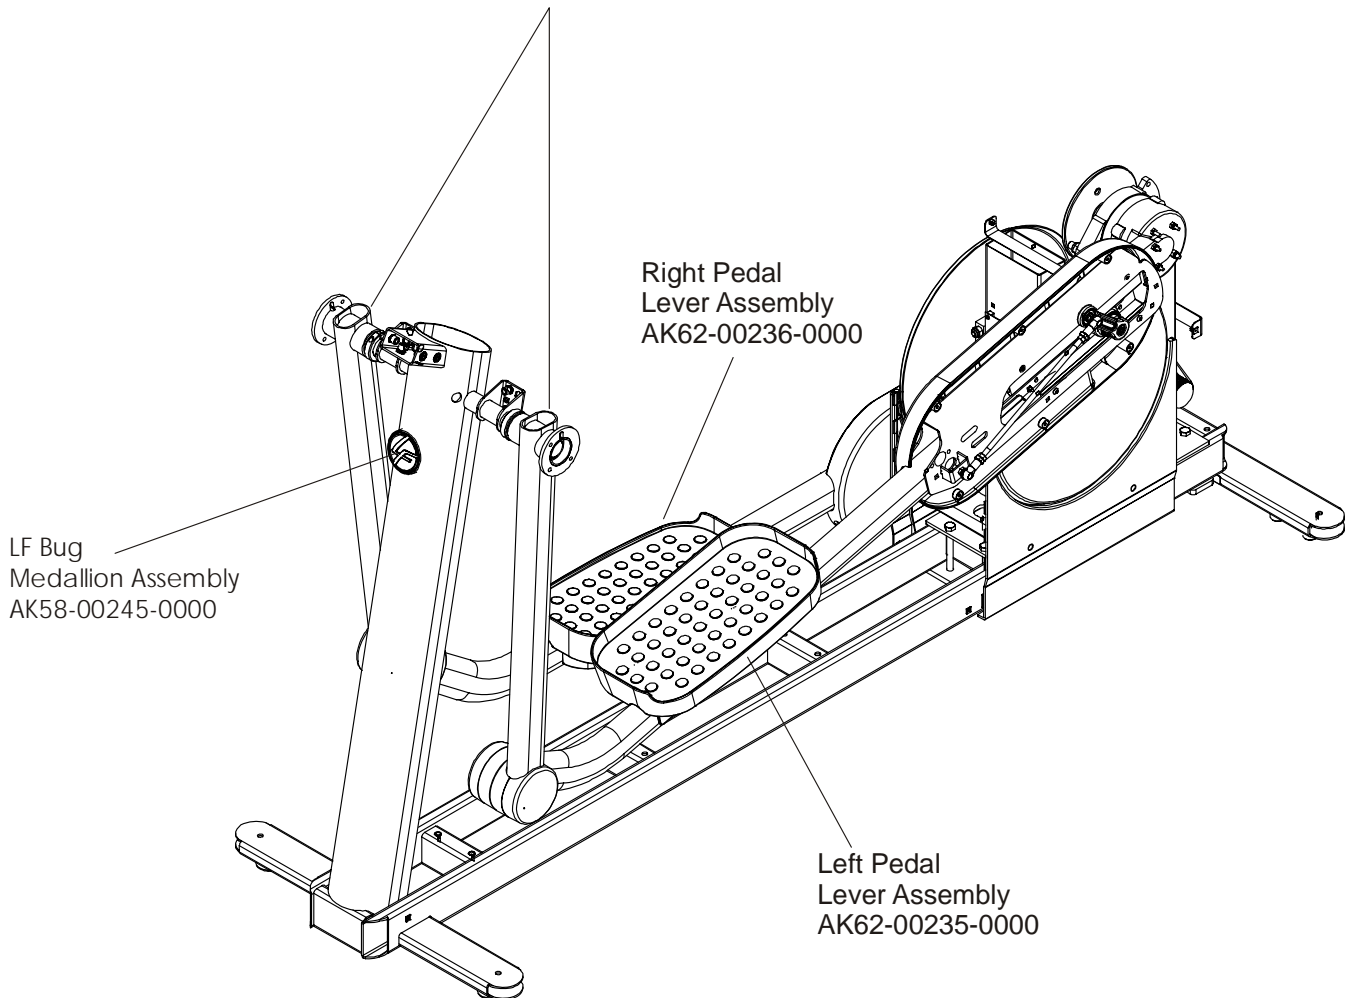

ARCTIC SILVER QUIET DRIVE 95XE

95XE-0XXX-05

Rocker Arms & Pedal Levers

S/N XHM074504931

Rocker Arms Kit
GK62-00002-0070
contents:

- Rocker Arms (2)
- Hardened Spacers (2)
- Oillite Washers (2)
- Retaining Rings (2)
- Loctite 620
- Alcohol pad

Rocker Arms
AK62-00002-0070
Shaft Collar w/Screws
OK61-01259-0000