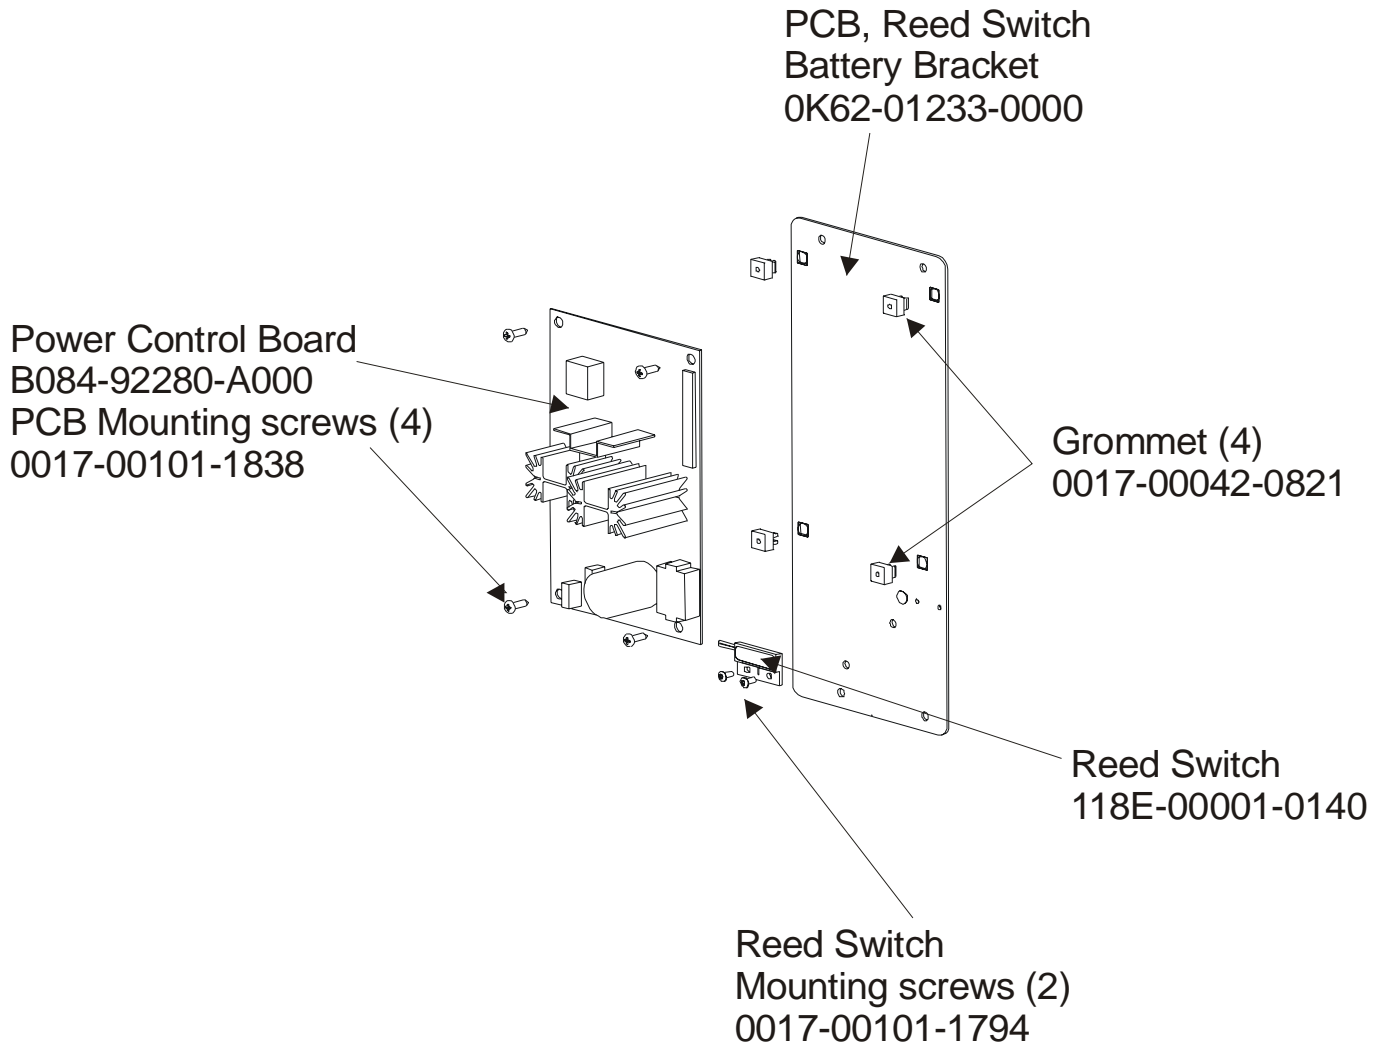

Pedal Lever Assembly Components

95XE-0XXX-05
S/N XHM074504931

ARCTIC SILVER QUIET DRIVE 95XE
PCB, Battery, Reed Switch & Bracket

95XE-0XXX-05
S/N XHM074504931

Service Kit-
GK62-00002-0044
Includes:

- 1- crankshaft
- 2- bearings
- 2- sets of bearing flanges
- 4- nuts and washers