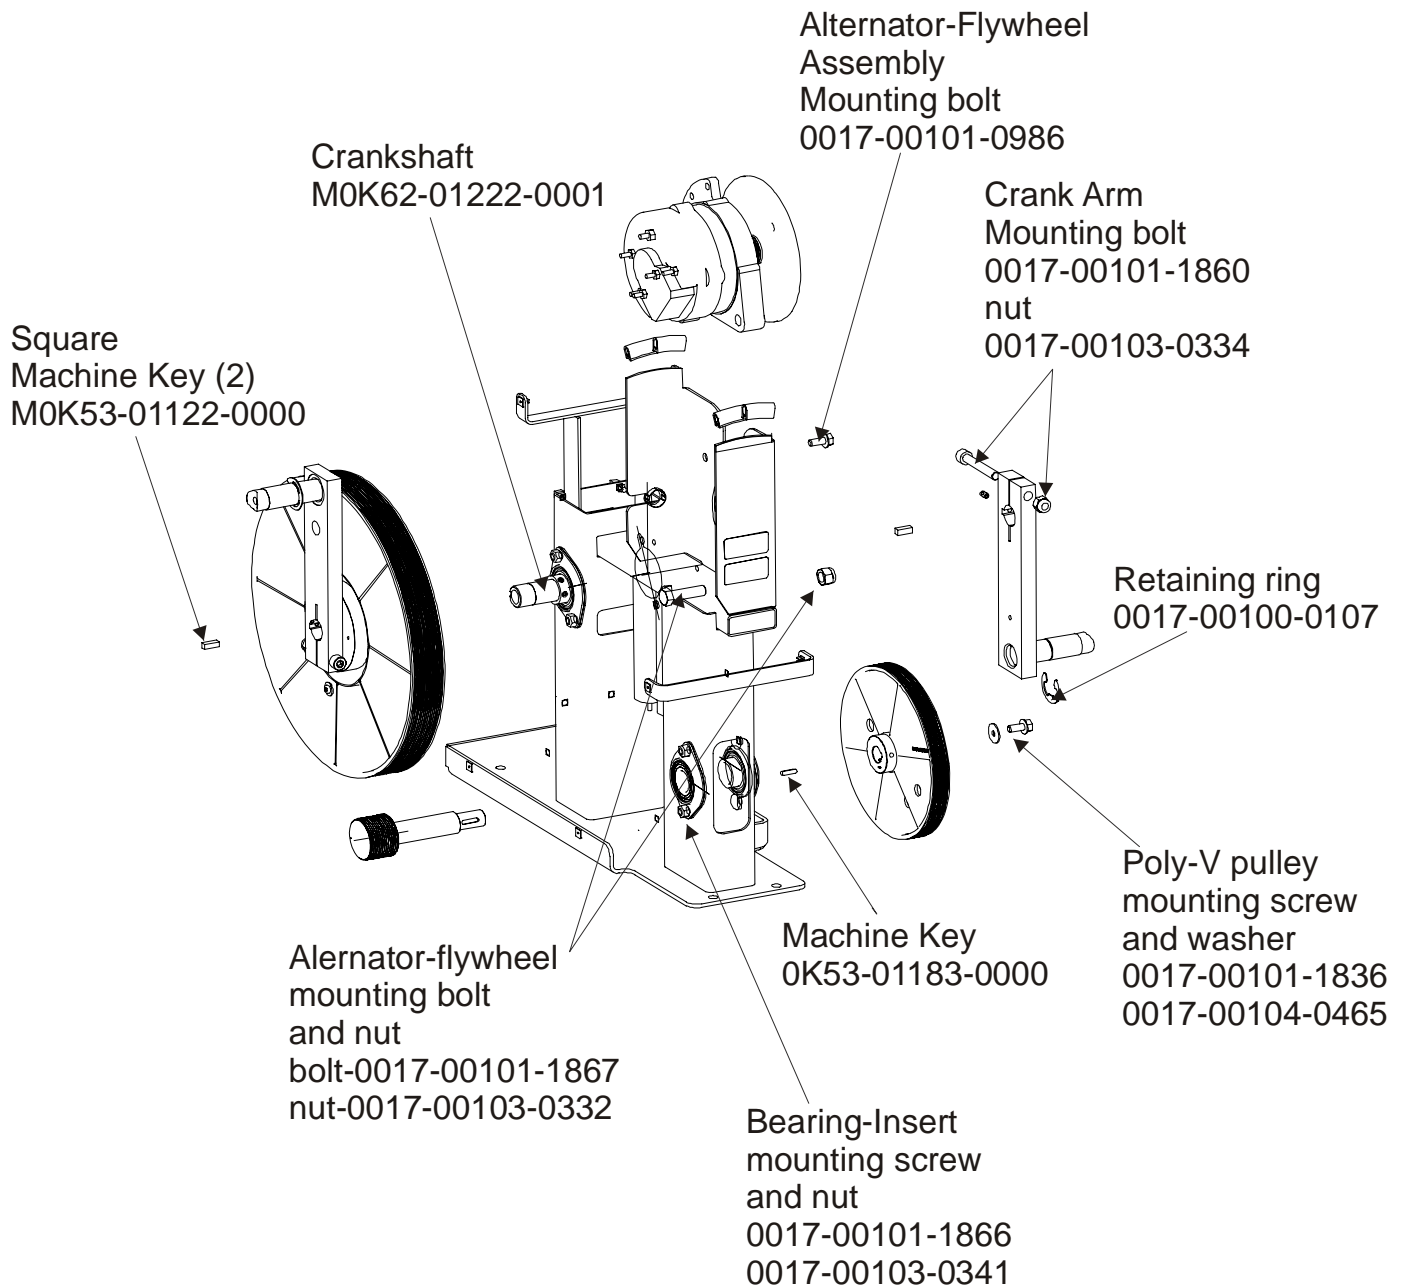

ARCTIC SILVER QUIET DRIVE 95XE
Drive Module Hardware

95XE-0XXX-05
S/N XHM074504931