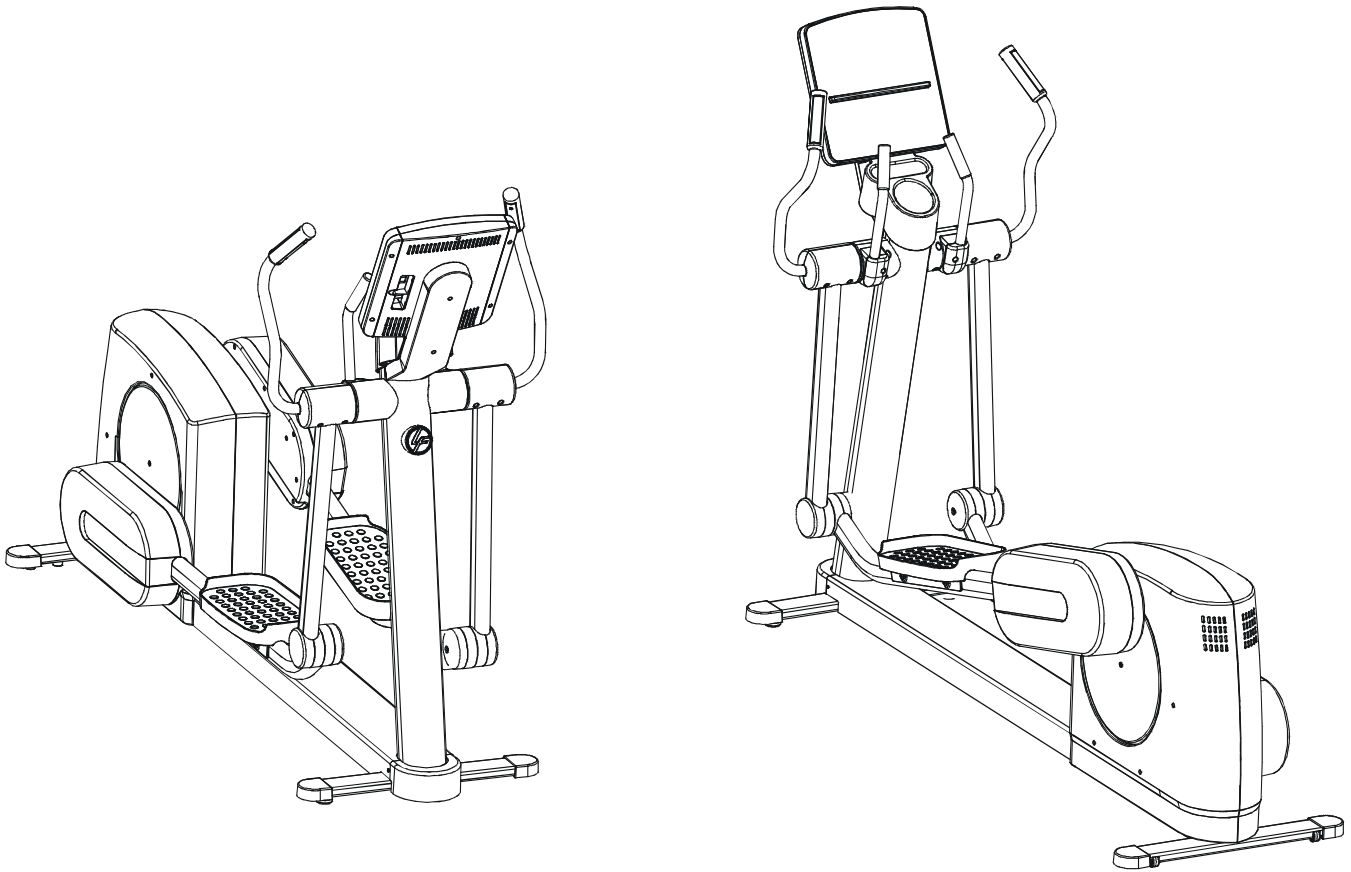

# LifeFitness

ARCTIC SILVER CROSS-TRAINER 90X-0XXX-02

**Customer Support Services**  
**PARTS MANUAL** rev. 21 MAR 2007

**ARCTIC SILVER 90X**  
**REFERENCES**

**90X-0XXX-02**  
**S/N AWD100000 and UP**

OPERATION MANUAL	M051-00K62-A026
SERVICE MANUAL	M051-00K62-A060
TOUCH UP PAINT: SPRAY CAN .5 OZ BOTTLE W/APPLICATOR .33 OZ PEN	0017-00008-0204 0017-00008-0205 0017-00008-0206
OPTIONAL TELEMETRY KIT	GK47-00002-0003
CRANKSHAFT W/BEARINGS KIT	GK62-00002-0028
HARDWARE BAG	AK62-00152-0001
PLUG IN OPTION KIT – 120/60	GK62-00002-0018
PLUG IN OPTION KIT – 240/50 UK	GK62-00002-0019
PLUG IN OPTION KIT – 240v AUS	GK62-00002-0020
PLUG IN OPTION KIT – 230/50 CONT	GK62-00002-0021

	Page
CONSOLE SUPPORT & DEADSHAFT COVERS .....	4
HANDLEBARS AND BULLHORNS .....	5
CONSOLE AND RELATED COMPONENTS.....	6
UPPER FRAME HARDWARE .....	7
ROCKER ARMS AND PEDAL LEVERS .....	8
CRANK COVER AND LOWER CAPS .....	9
LOWER FRAME SHROUDS AND HARDWARE.....	10
PEDAL LEVER COMPONENTS .....	11
DRIVE MODULE COMPONENTS .....	12
DRIVE MODULE HARDWARE .....	13
CABLES .....	14

**Note: Telemetry is an option on the 90X.**

Console Support  
AK62-00123-0000  
Console Support Cap  
0K62-01030-0000  
Console Support  
Shroud  
0K62-01023-0000

Right Bullhorn Cover  
0K62-01007-0001  
Left Bullhorn Cover  
0K62-01008-0001