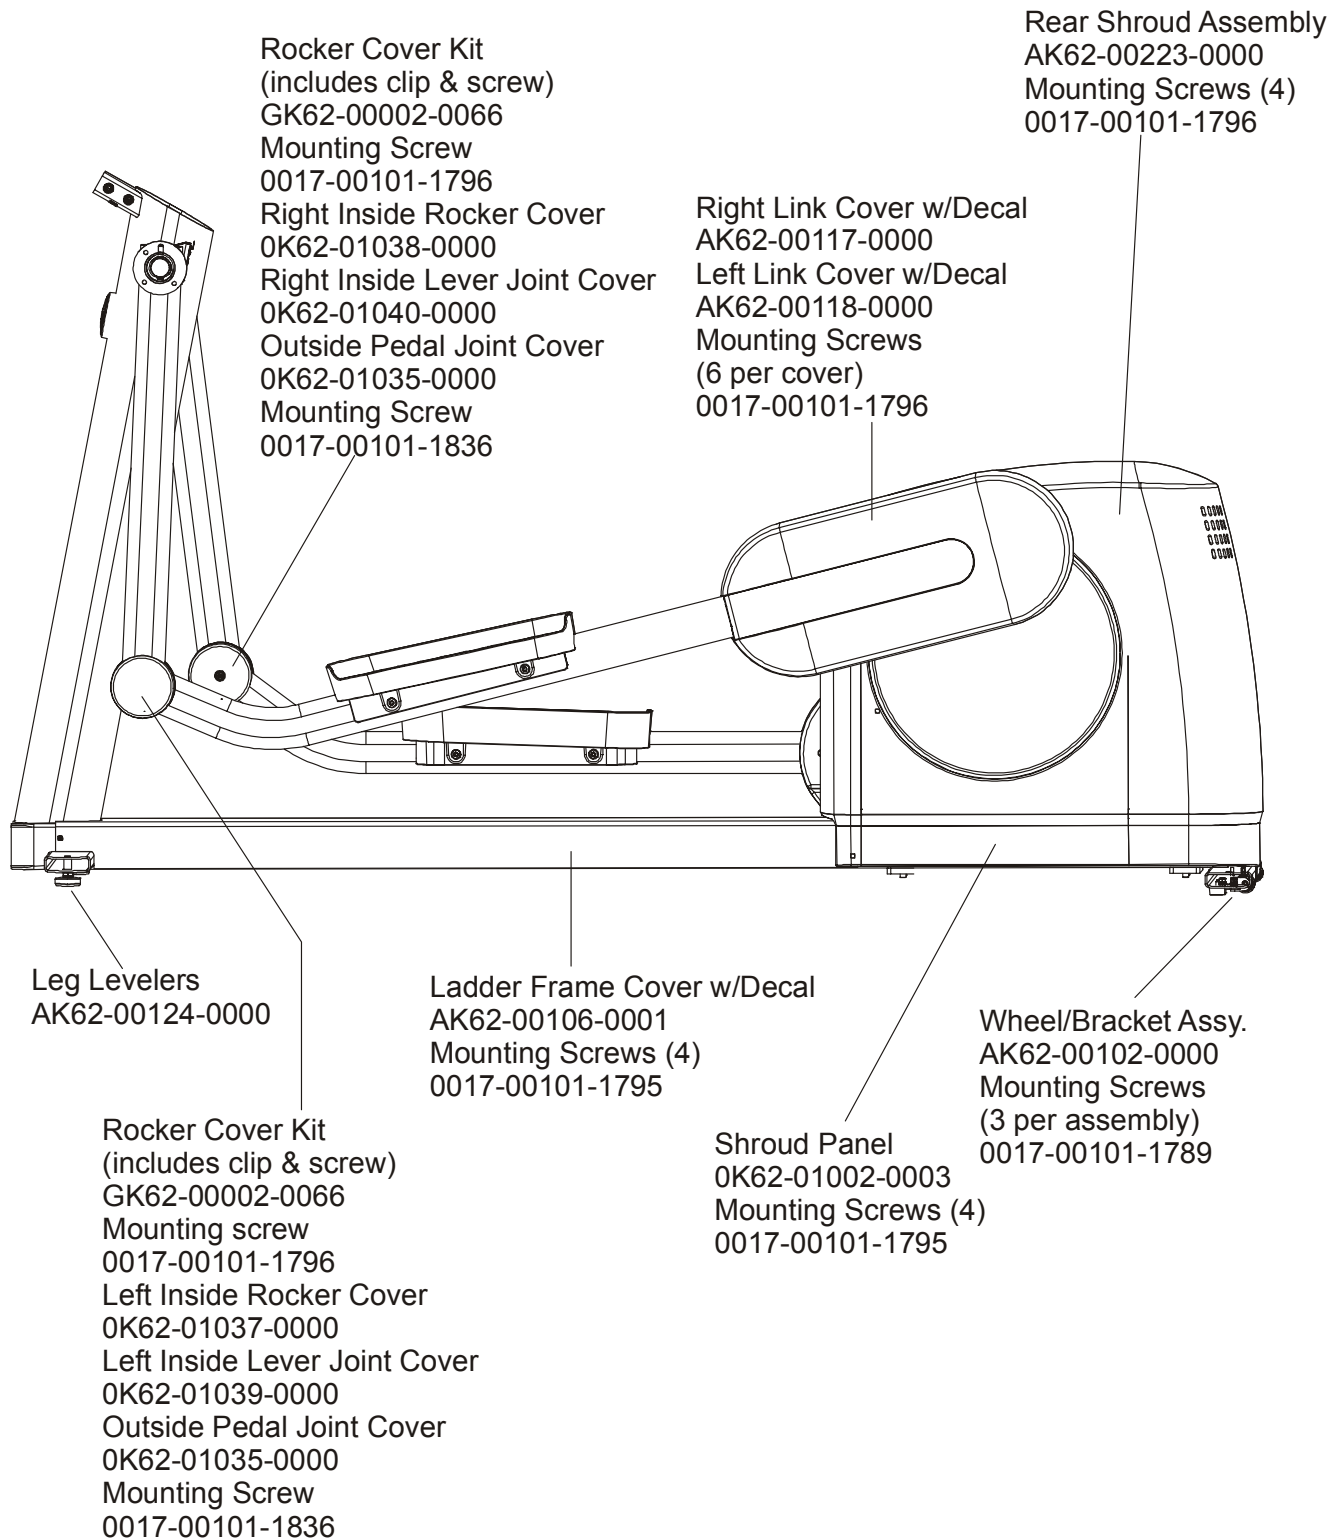

ARCTIC SILVER 90X
Lower Frame Shrouds & Hardware

90X-0XXX-02
S/N AWD100000 and UP