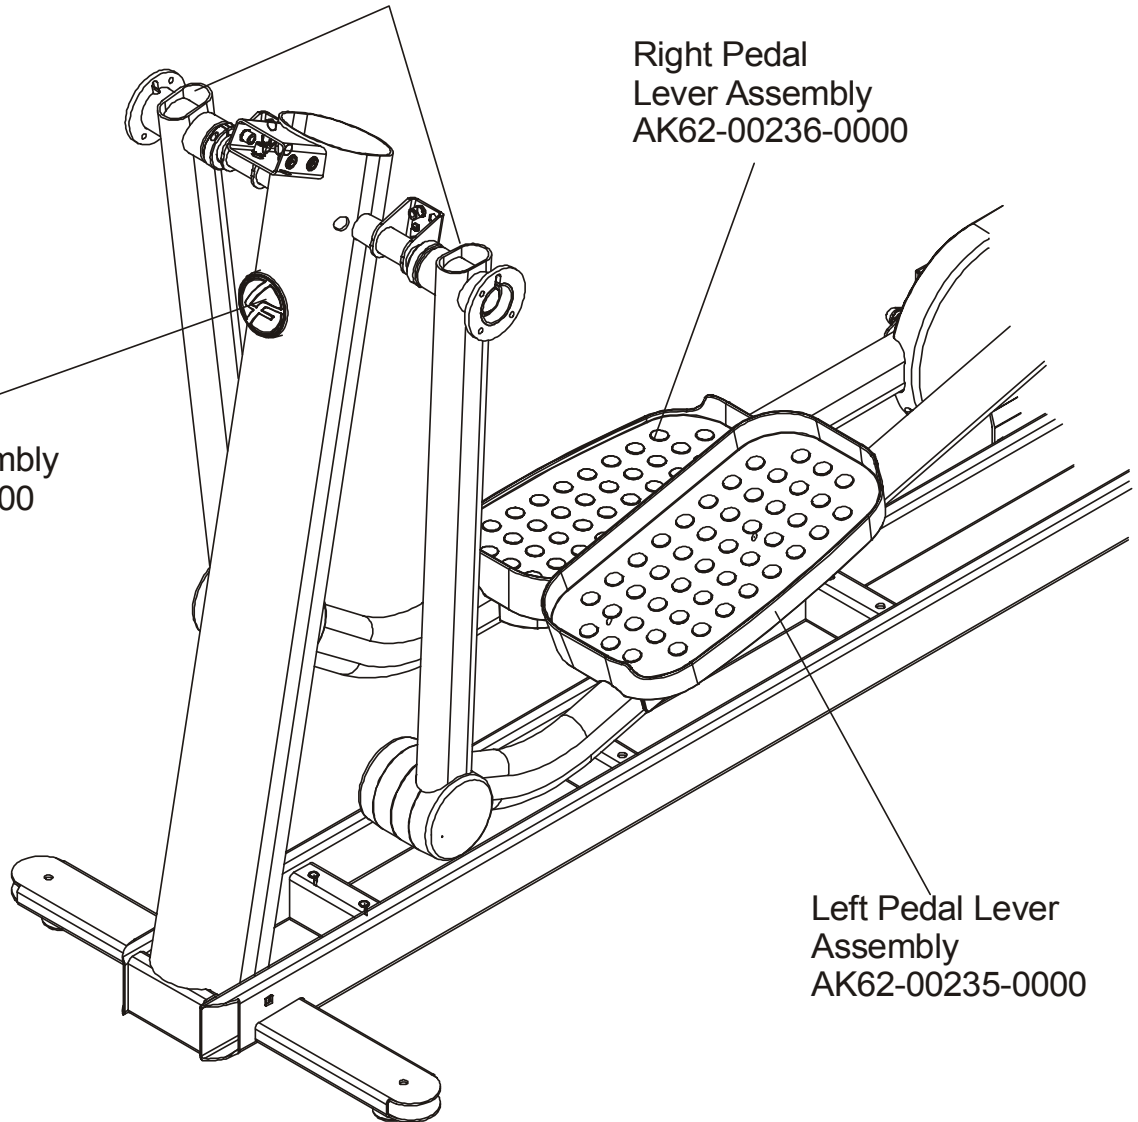

ARCTIC SILVER 90X

Rocker Arms & Pedal Levers

90X-0XXX-02

S/N AWD100000 and UP

Rocker Arms
AK62-00062-0001
Shaft Collar w/Screws
0K61-01259-0000
Washer
0017-00104-0418
Retaining Ring
0017-00100-0178

Right Pedal
Lever Assembly
AK62-00236-0000

LF Bug
Medallion Assembly
AK58-00245-0000

Left Pedal Lever
Assembly
AK62-00235-0000