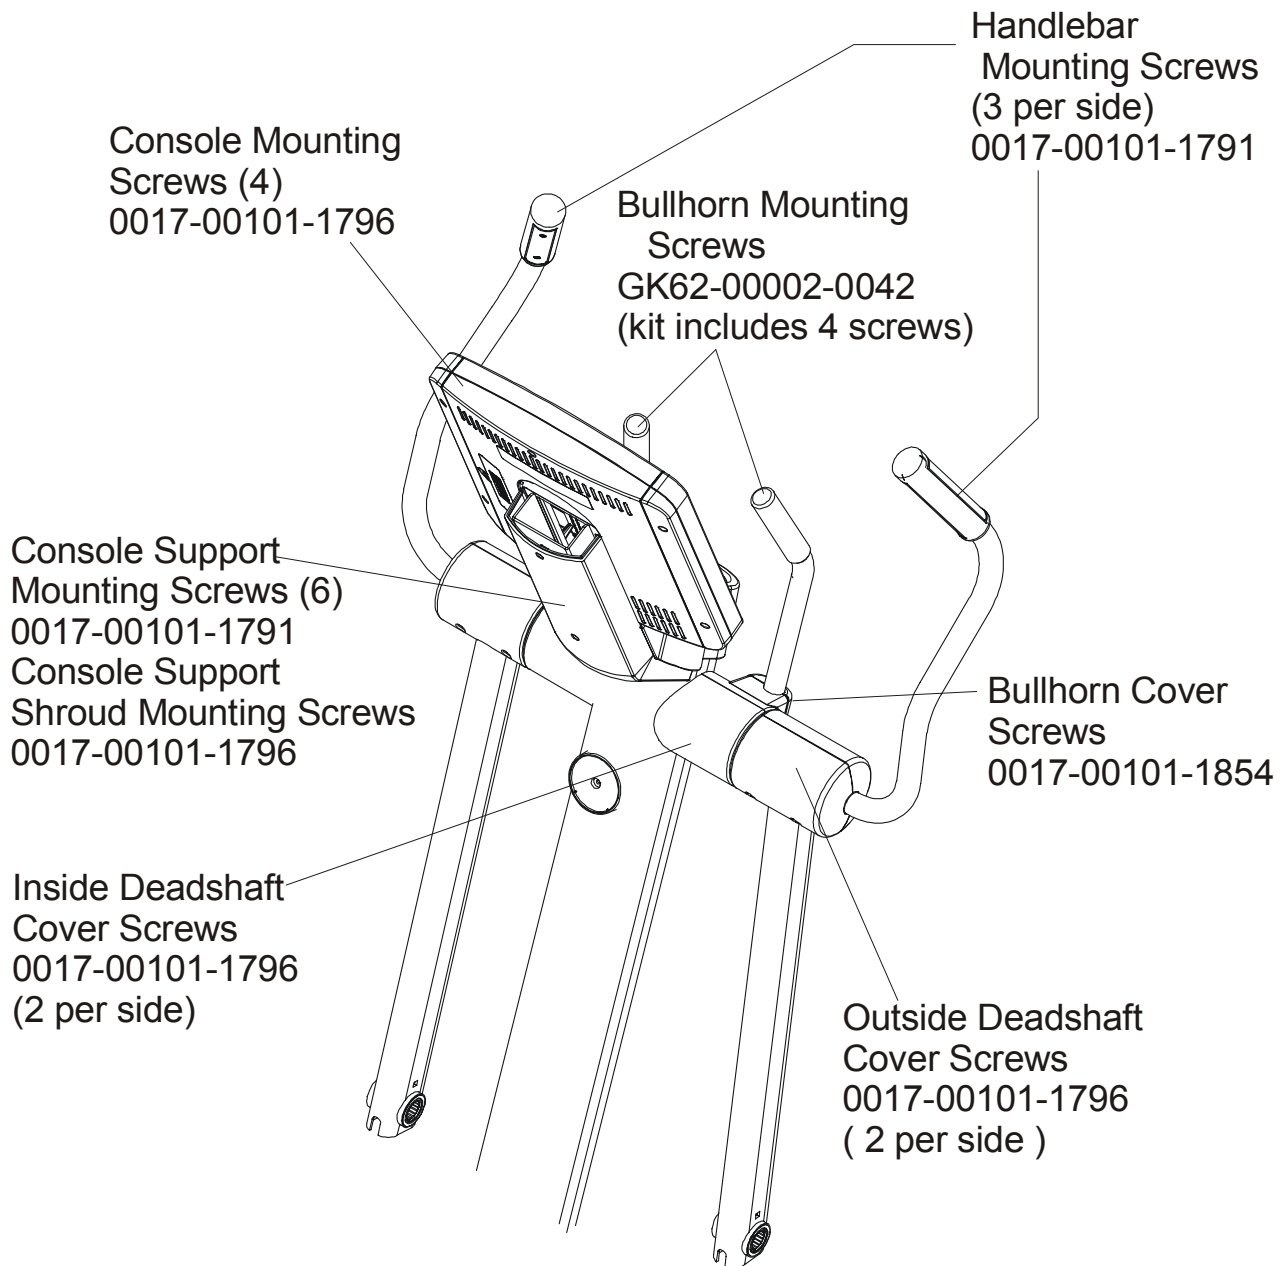

ARCTIC SILVER 90X
Upper Frame Hardware

90X-0XXX-02
S/N AWD100000 and UP

Items Not Shown	
Accessory Tray	0K62-01022-0000
Accessory Tray Mounting Screws (2)	0017-00101-1846