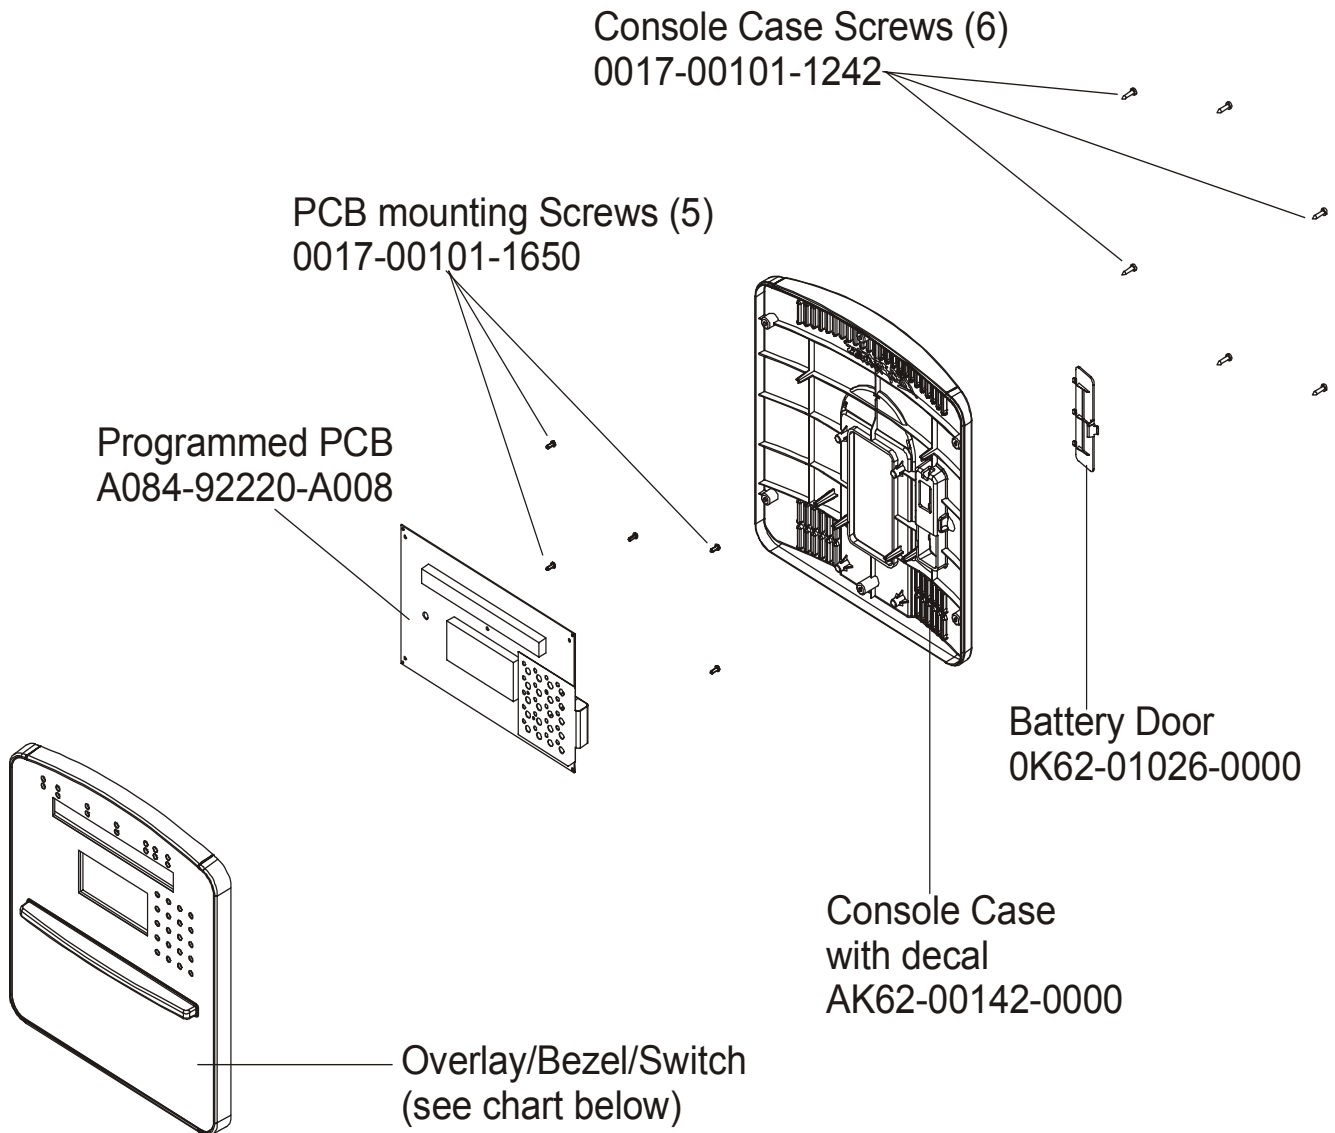

**Note: Telemetry is an option on the 90X.**

Console Support  
AK62-00123-0000  
Console Support Cap  
0K62-01030-0000  
Console Support  
Shroud  
0K62-01023-0000

Right Bullhorn Cover  
0K62-01007-0001  
Left Bullhorn Cover  
0K62-01008-0001

**ARCTIC SILVER 90X**  
**Handlebars and Bullhorns**

**90X-0XXX-02**  
**S/N AWD100000 and UP**

NOTE: The Right Bullhorn Assembly consists of: AK62-00057-0001 Bullhorn, 0K62-01136-0000 Grip, and 0K62-01199-0000 Gasket.

NOTE: The Left Bullhorn Assembly consists of: AK62-00058-0001 Bullhorn, 0K62-01136-0000 Grip and 0K62-01199-0000 Gasket

CONSOLE	OVERLAY/BEZEL/SWITCH	LANGUAGE
AK62-00151-0001	AK62-00189-0001	Eng/Eng
AK62-00151-0002	AK62-00189-0001	Eng/Met
AK62-00151-0003	AK62-00189-0003	Ger/Met
AK62-00151-0004	AK62-00189-0004	Spn/Met
AK62-00151-0006	AK62-00189-0006	Jap/Met
AK62-00151-0007	AK62-00189-0007	Frn/Met
AK62-00151-0008	AK62-00189-0008	Ital/Met
AK62-00151-0009	AK62-00189-0009	Dut/Met
AK62-00151-0010	AK62-00189-0010	Port/Met