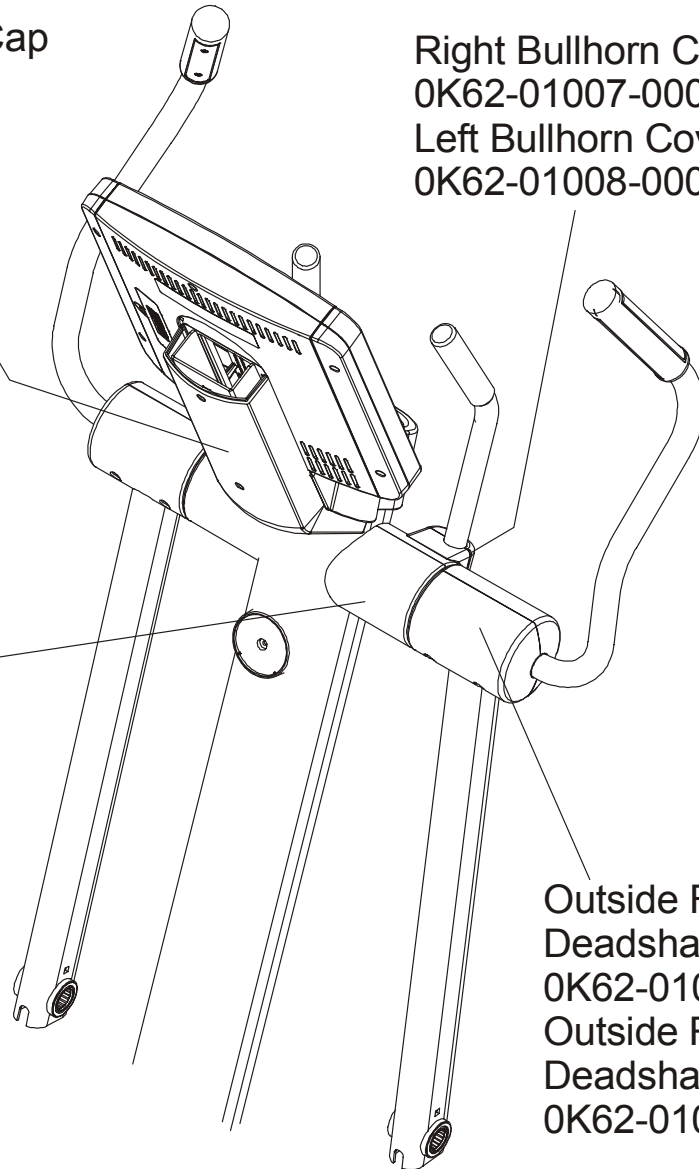

# LifeFitness

ARCTIC SILVER CROSS-TRAINER 90X-0XXX-02

**Customer Support Services**  
**PARTS MANUAL** rev. 21 MAR 2007

**ARCTIC SILVER 90X**  
**REFERENCES**

**90X-0XXX-02**  
**S/N AWD100000 and UP**

OPERATION MANUAL	M051-00K62-A026
SERVICE MANUAL	M051-00K62-A060
TOUCH UP PAINT: SPRAY CAN .5 OZ BOTTLE W/APPLICATOR .33 OZ PEN	0017-00008-0204 0017-00008-0205 0017-00008-0206
OPTIONAL TELEMETRY KIT	GK47-00002-0003
CRANKSHAFT W/BEARINGS KIT	GK62-00002-0028
HARDWARE BAG	AK62-00152-0001
PLUG IN OPTION KIT – 120/60	GK62-00002-0018
PLUG IN OPTION KIT – 240/50 UK	GK62-00002-0019
PLUG IN OPTION KIT – 240v AUS	GK62-00002-0020
PLUG IN OPTION KIT – 230/50 CONT	GK62-00002-0021

	Page
CONSOLE SUPPORT & DEADSHAFT COVERS .....	4
HANDLEBARS AND BULLHORNS .....	5
CONSOLE AND RELATED COMPONENTS.....	6
UPPER FRAME HARDWARE .....	7
ROCKER ARMS AND PEDAL LEVERS .....	8
CRANK COVER AND LOWER CAPS .....	9
LOWER FRAME SHROUDS AND HARDWARE.....	10
PEDAL LEVER COMPONENTS .....	11
DRIVE MODULE COMPONENTS .....	12
DRIVE MODULE HARDWARE .....	13
CABLES .....	14

**Note: Telemetry is an option on the 90X.**

Console Support  
AK62-00123-0000  
Console Support Cap  
0K62-01030-0000  
Console Support  
Shroud  
0K62-01023-0000

Right Bullhorn Cover  
0K62-01007-0001  
Left Bullhorn Cover  
0K62-01008-0001

**ARCTIC SILVER 90X**  
**Handlebars and Bullhorns**

**90X-0XXX-02**  
**S/N AWD100000 and UP**

NOTE: The Right Bullhorn Assembly consists of: AK62-00057-0001 Bullhorn, 0K62-01136-0000 Grip, and 0K62-01199-0000 Gasket.