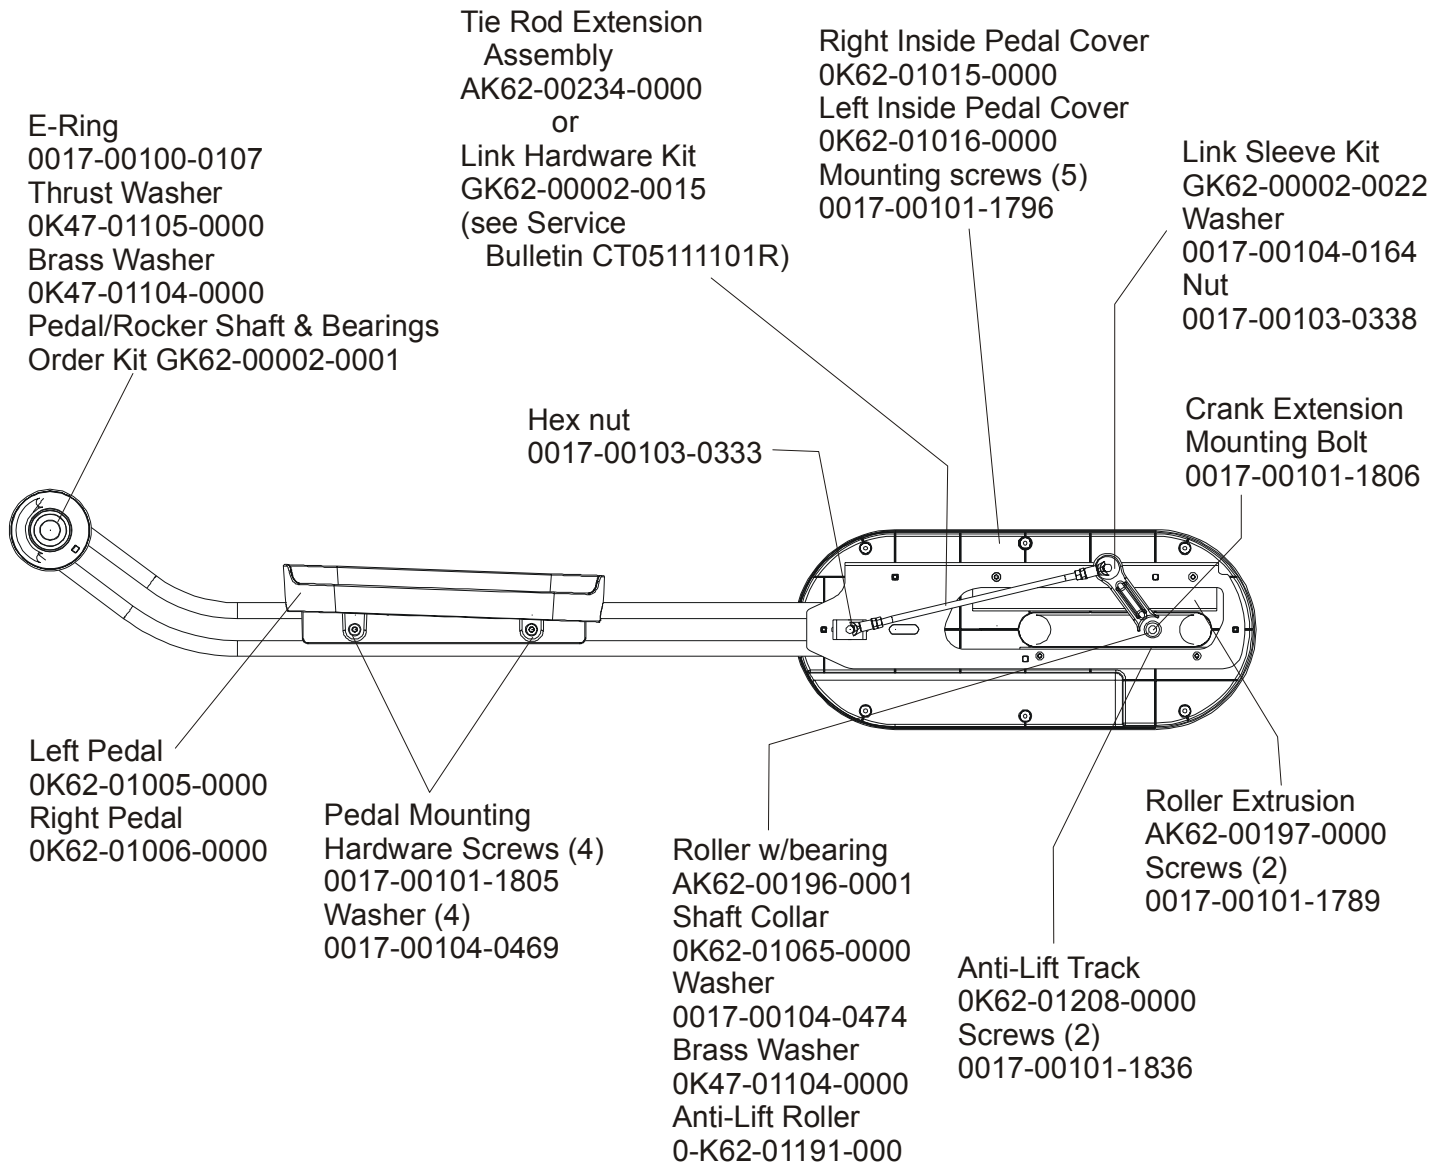

Stabilizer Caps (4)  
OK62-01003-0000

Front frame Cap  
OK62-01004-0000  
Mounting Screws (2)  
(Located on front sides of  
Ladder Frame Cover)  
0017-00101-1795

**ARCTIC SILVER 90X**  
**Lower Frame Shrouds & Hardware**

**90X-0XXX-02**  
**S/N AWD100000 and UP**

**ARCTIC SILVER 90X**  
**Pedal Lever Assembly Components**

**90X-0XXX-02**  
**S/N AWD100000 and UP**

Note: If replacing the Tie Rod Assembly or Crank Extension for the first time, order kit GK62-00002-0015. Both sides must be replaced simultaneously in this situation.