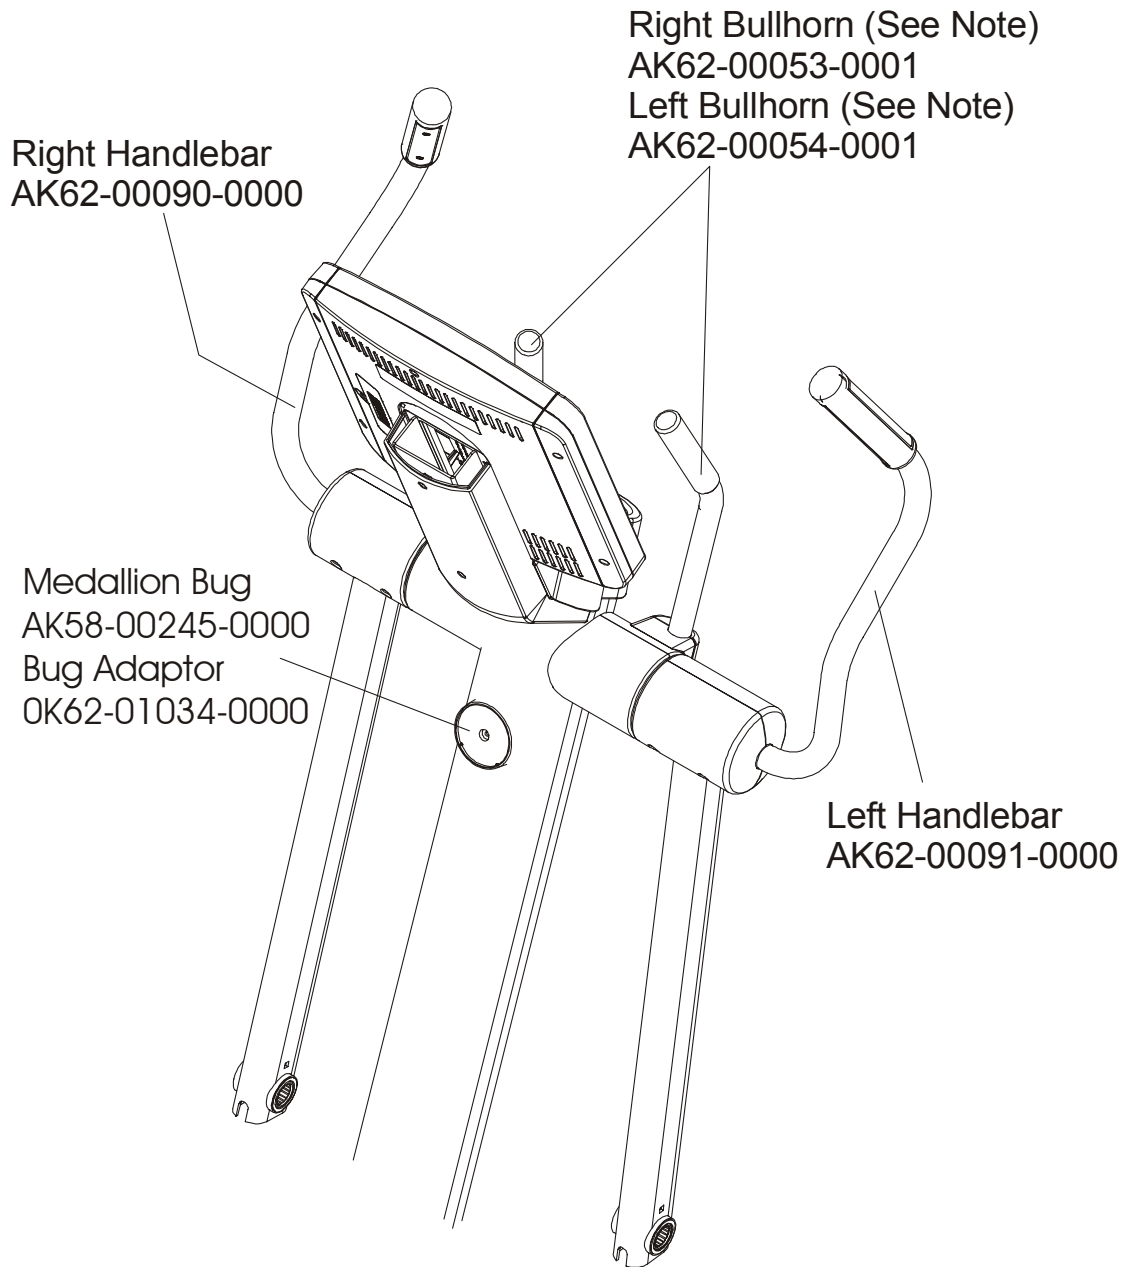

	Page
CONSOLE SUPPORT & DEADSHAFT COVERS .....	4
HANDLEBARS AND BULLHORNS .....	5
CONSOLE AND RELATED COMPONENTS.....	6
UPPER FRAME HARDWARE .....	7
ROCKER ARMS AND PEDAL LEVERS .....	8
CRANK COVER AND LOWER CAPS .....	9
LOWER FRAME SHROUDS AND HARDWARE.....	10
PEDAL LEVER COMPONENTS .....	11
DRIVE MODULE COMPONENTS .....	12
DRIVE MODULE HARDWARE .....	13
CABLES .....	14

**Note: Telemetry is an option on the 90X.**

Console Support  
AK62-00123-0000  
Console Support Cap  
0K62-01030-0000  
Console Support  
Shroud  
0K62-01023-0000

Right Bullhorn Cover  
0K62-01007-0001  
Left Bullhorn Cover  
0K62-01008-0001

**ARCTIC SILVER 90X**  
**Handlebars and Bullhorns**

**90X-0XXX-02**  
**S/N AWD100000 and UP**

NOTE: The Right Bullhorn Assembly consists of: AK62-00057-0001 Bullhorn, 0K62-01136-0000 Grip, and 0K62-01199-0000 Gasket.