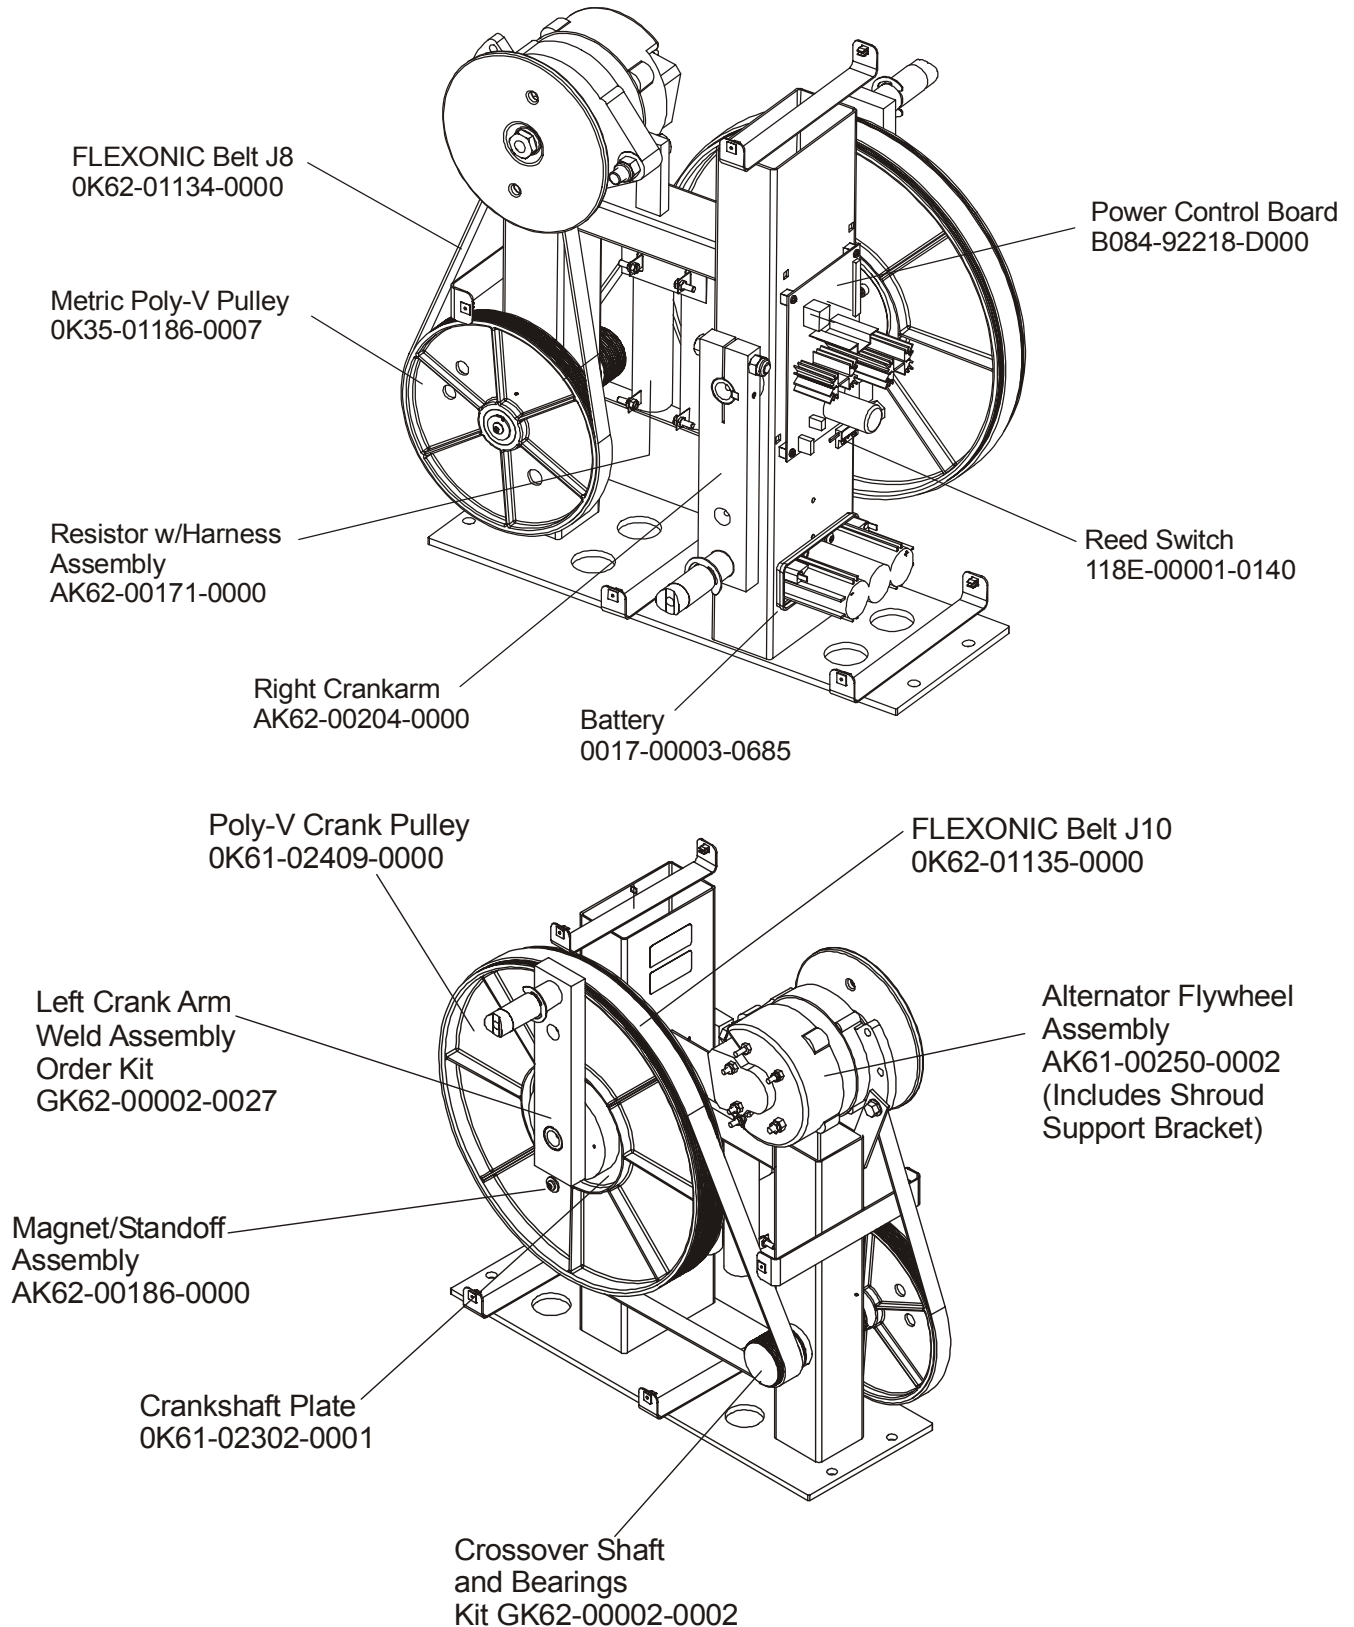

**90X-0XXX-02**  
**S/N AWD100000 and UP**

**ARCTIC SILVER 90X**  
**Pedal Lever Assembly Components**

**90X-0XXX-02**  
**S/N AWD100000 and UP**

Note: If replacing the Tie Rod Assembly or Crank Extension for the first time, order kit GK62-00002-0015. Both sides must be replaced simultaneously in this situation.

**ARCTIC SILVER 90X**  
**Drive Module Components**

**90X-0XXX-02**  
**S/N AWD100000 and UP**

**ARCTIC SILVER 90X**  
**Drive Module Hardware**

**90X-0XXX-02**  
**S/N AWD100000 and UP**