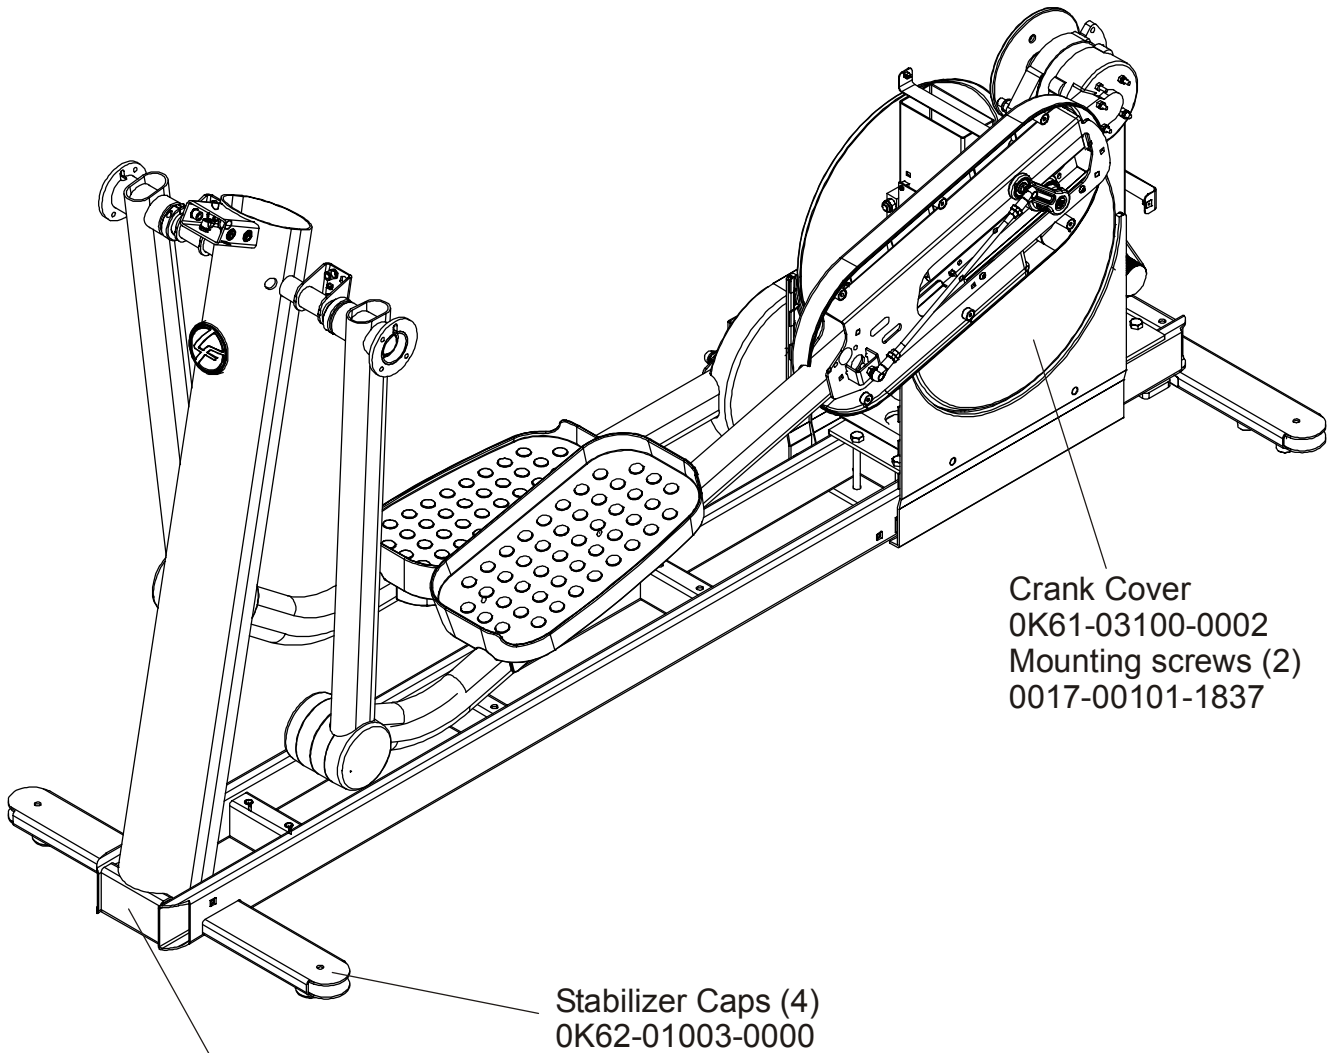

ARCTIC SILVER 90X
Crank Cover and Lower Caps

90X-0XXX-02
S/N AWD100000 and UP

Crank Cover
OK61-03100-0002
Mounting screws (2)
0017-00101-1837

Stabilizer Caps (4)
OK62-01003-0000

Front frame Cap
OK62-01004-0000
Mounting Screws (2)
(Located on front sides of
Ladder Frame Cover)
0017-00101-1795