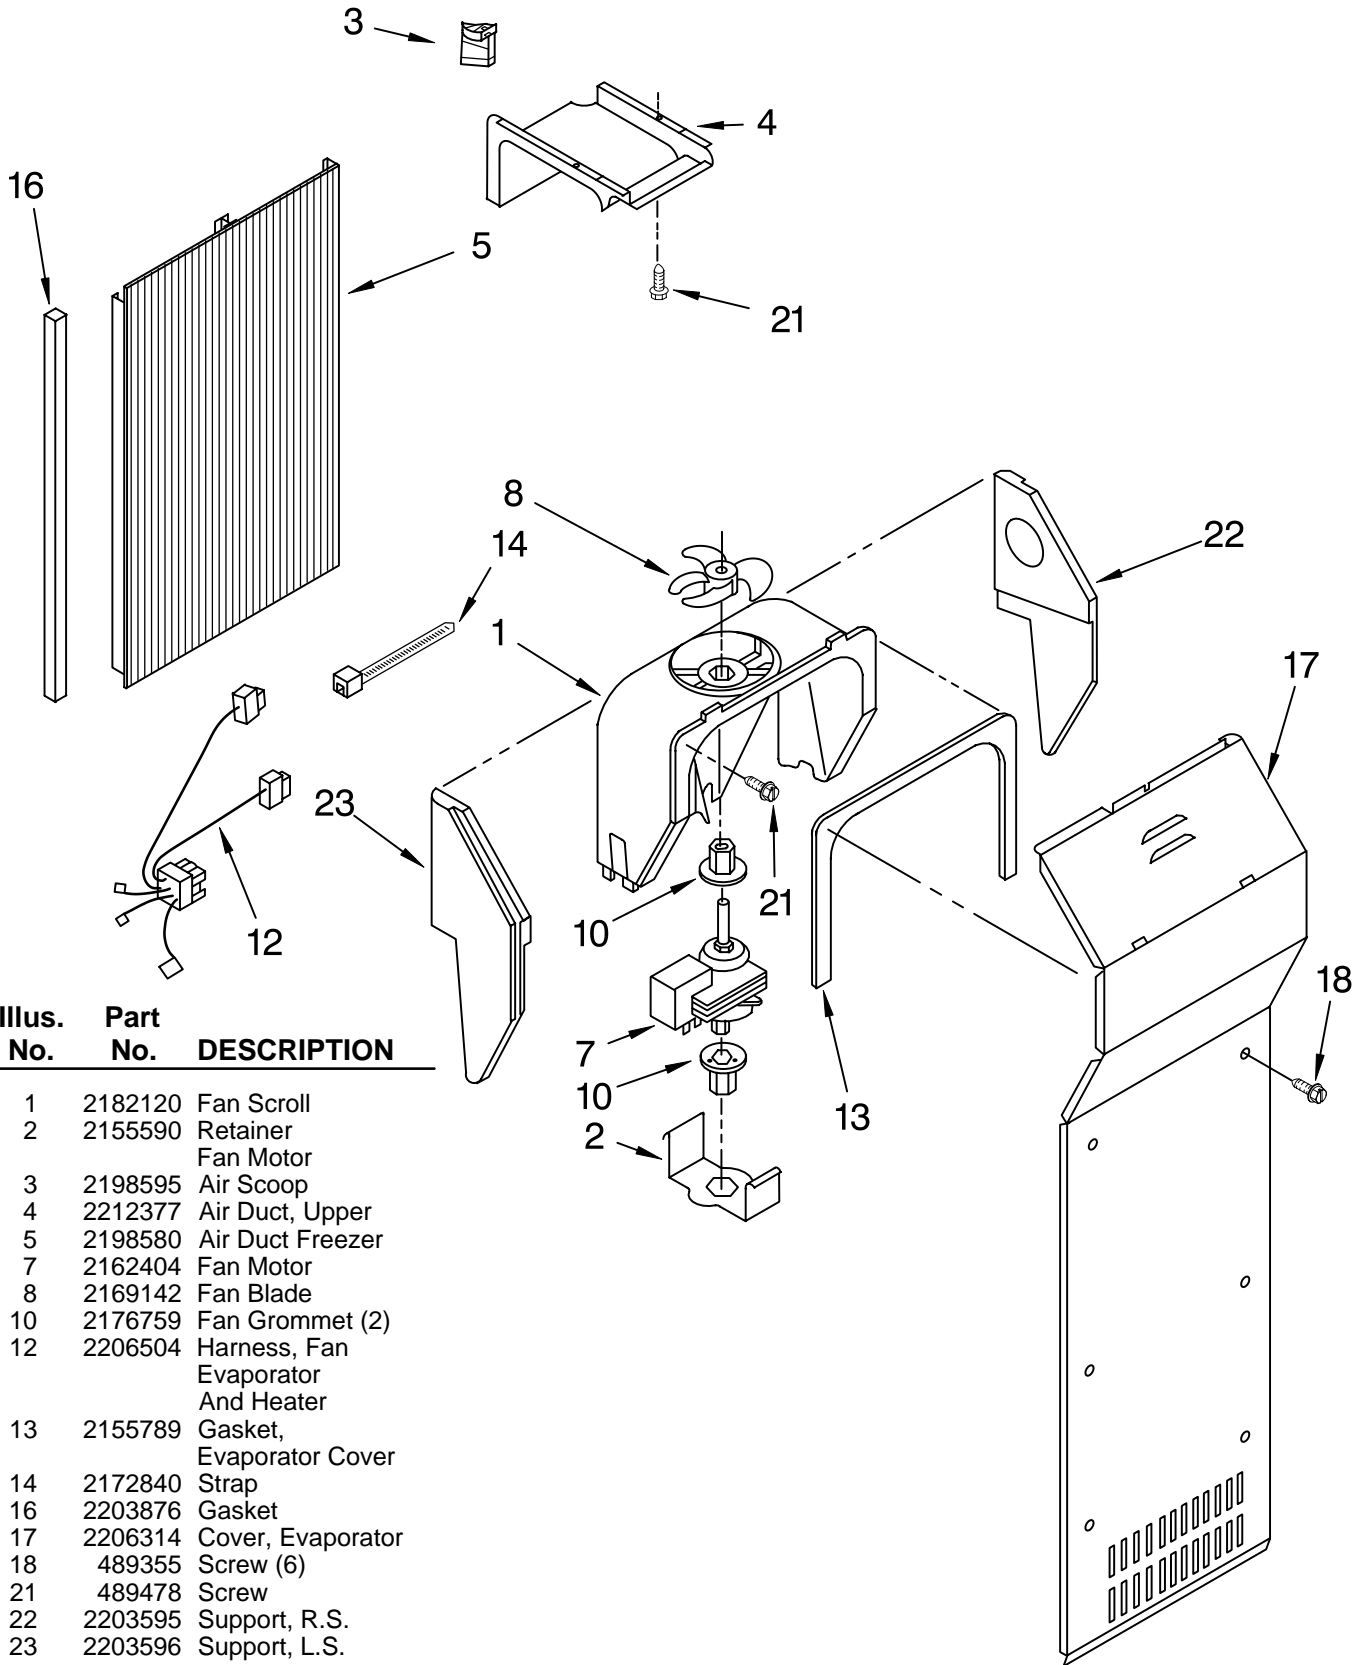

DISPENSER FRONT PARTS

For Models: GD5SHAXMQ00, GD5SHAXMT00, GD5SHAXMB00

(White)

(Biscuit)

(Black)

Illus. No.	Part No.	DESCRIPTION	Illus. No.	Part No.	DESCRIPTION	Illus. No.	Part No.	DESCRIPTION
1		Housing, Dispenser (Not Serviced)	11		Lever, Ice Dispenser	19		Overlay, Front Cover (Not Available Order #23)
2	3196537	Screw		2255431W	White			
3	2194719	Retainer, Levers		2255431T	Biscuit			
4	2180209	Spring, Torsion		2255431B	Black	20	2187406	Wire Assembly
5	2196195	Pin	12	2180224	Guide, Ice	21		Front Cover, Housing (Not Available, Order #23)
6	2180352	Door, Ice	13	2180200	Lamp Holder			
7	2206423	Door Mechanism Assembly	14	2162361	Switch (2)			
8	2205686	Mechanism Delay	15	2183771	Bracket, Control	22	489000	Screw
9		Grille, Overflow	16	3406124	Light Bulb	23		Front Cover Assembly (Includes Items 18, 19, 20 & 21)
	2206670W	White	17		Lever, Water Dispenser			
	2206670T	Biscuit		2255432W	White			
	2206670B	Black		2255432T	Biscuit			
10	2209718	Water Fitting Assembly (Includes Water Tube)	18	2255432B	Black			
					Switch Assembly (Not Available Order #23)	24	625834	Spacer, Switch (2)
						25	2195051	Strain Relief

FOR ORDERING INFORMATION REFER TO PARTS PRICE LIST

AIR FLOW PARTS

For Models: GD5SHAXMQ00, GD5SHAXMT00, GD5SHAXMB00
(White) (Biscuit) (Black)

FOR ORDERING INFORMATION REFER TO PARTS PRICE LIST