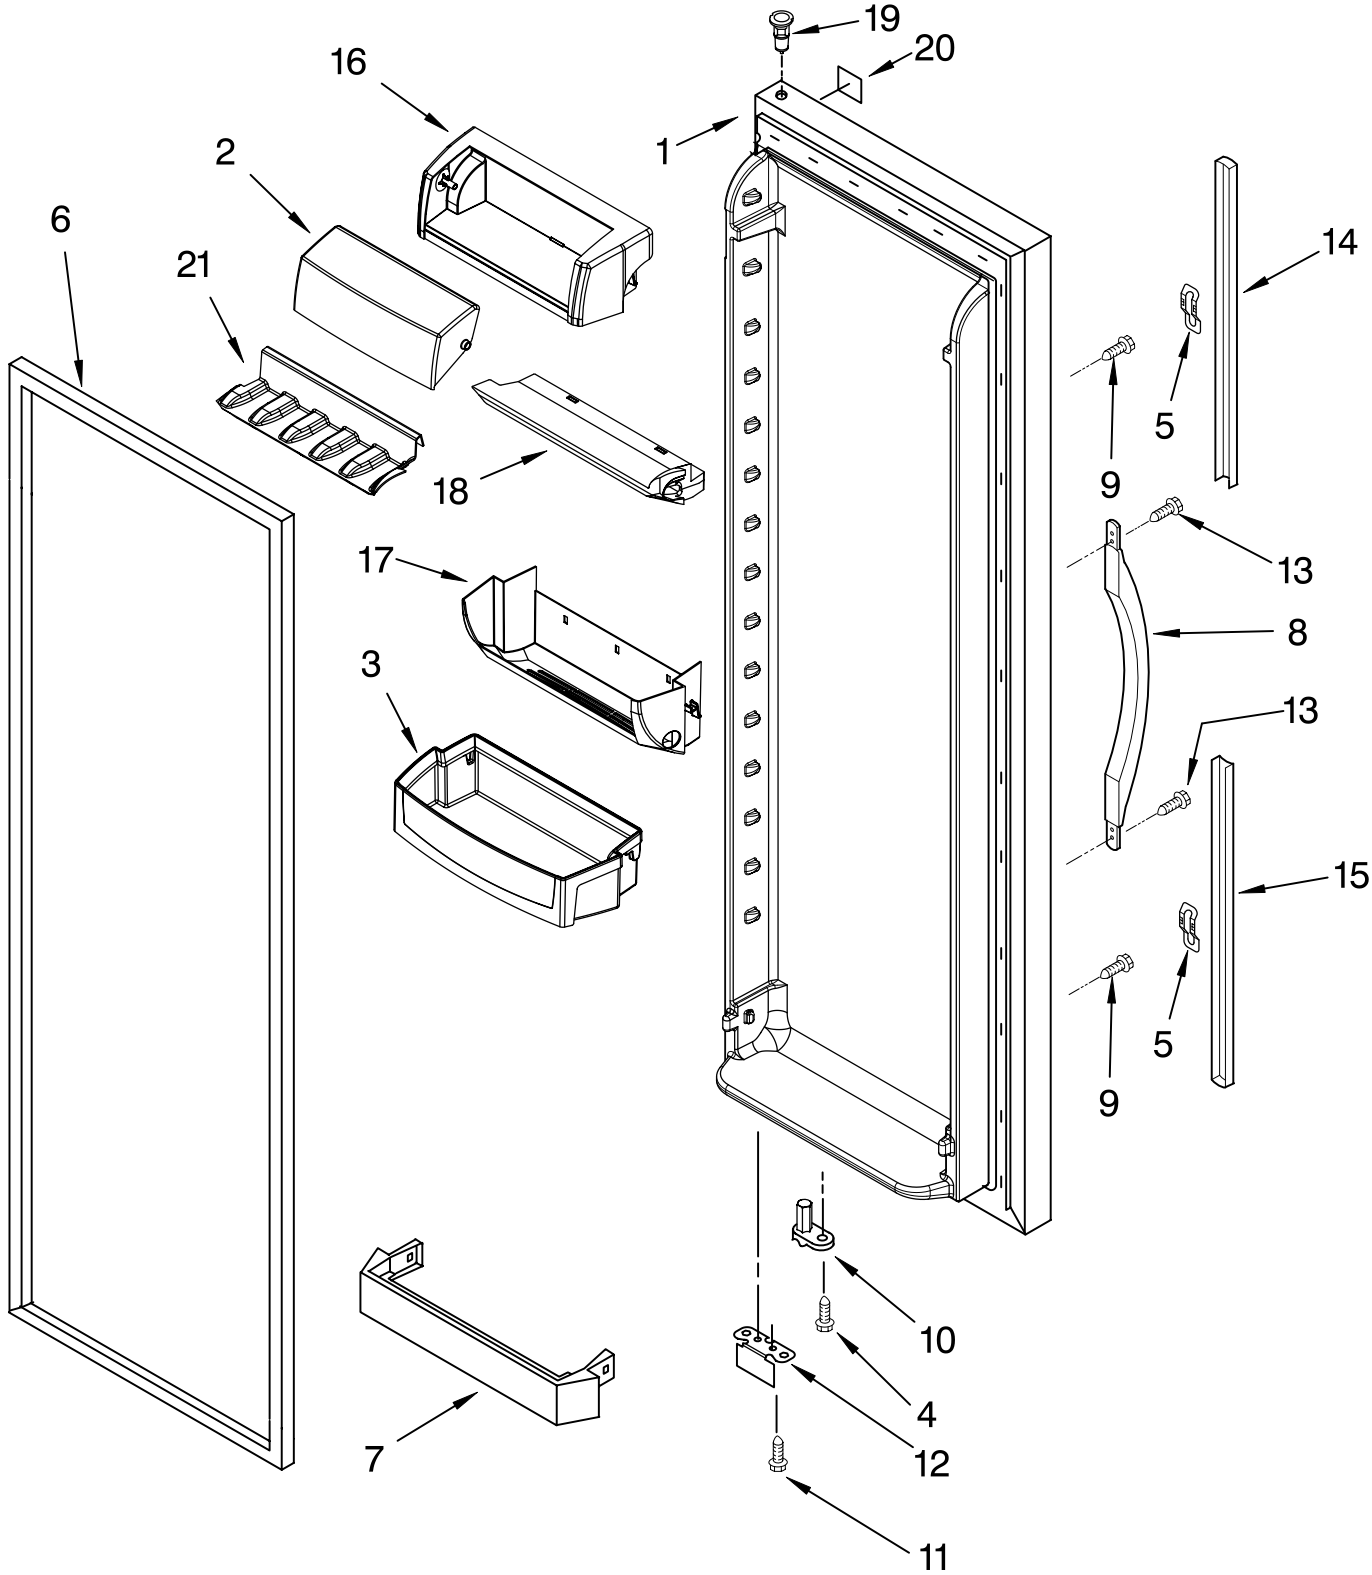

REFRIGERATOR DOOR PARTS

For Models: GD5SHAXMQ00, GD5SHAXMT00, GD5SHAXMB00

(White)

(Biscuit)

(Black)

FOR ORDERING INFORMATION REFER TO PARTS PRICE LIST

REFRIGERATOR DOOR PARTS

For Models: GD5SHAXMQ00, GD5SHAXMT00, GD5SHAXMB00
(White) (Biscuit) (Black)

Illus. No.	Part No.	DESCRIPTION
1		Refrigerator Door (Includes Item #6)
	2255501W	White
	2255501T	Biscuit
	2255501B	Black
2	2255421	Dairy Door
3	2223239	Door Bin (2)
4	3400012	Screw
5	2195327	Clip
6		Door Gasket, Magnetic
	2221302	Mist Beige
	2221313	Black
7	2223727	Trivet
8		Handle
	2186649W	White
	2186649T	Biscuit
	2186649B	Black
9	3400852	Screw (4)
10	2182178	Door Closer, Upper Cam
11	489420	Screw
12		Bracket, Door Stop
	2206629	Chrome
	2206629B	Black
13	489491	Screw
14		Trim, Top Door
	2194973W	White
	2194973T	Biscuit
	2194973B	Black
15		Trim, Bottom Door
	2194969W	White
	2194969T	Biscuit
	2194969B	Black
16	2255420	Door Compartment
17	2255422	Frame, Can Rack
18	2255424	Air Diffuser Asm
19	2182180	Thimble, Top
20	2220214	Nameplate
21	2255423	Floor, Can Rack