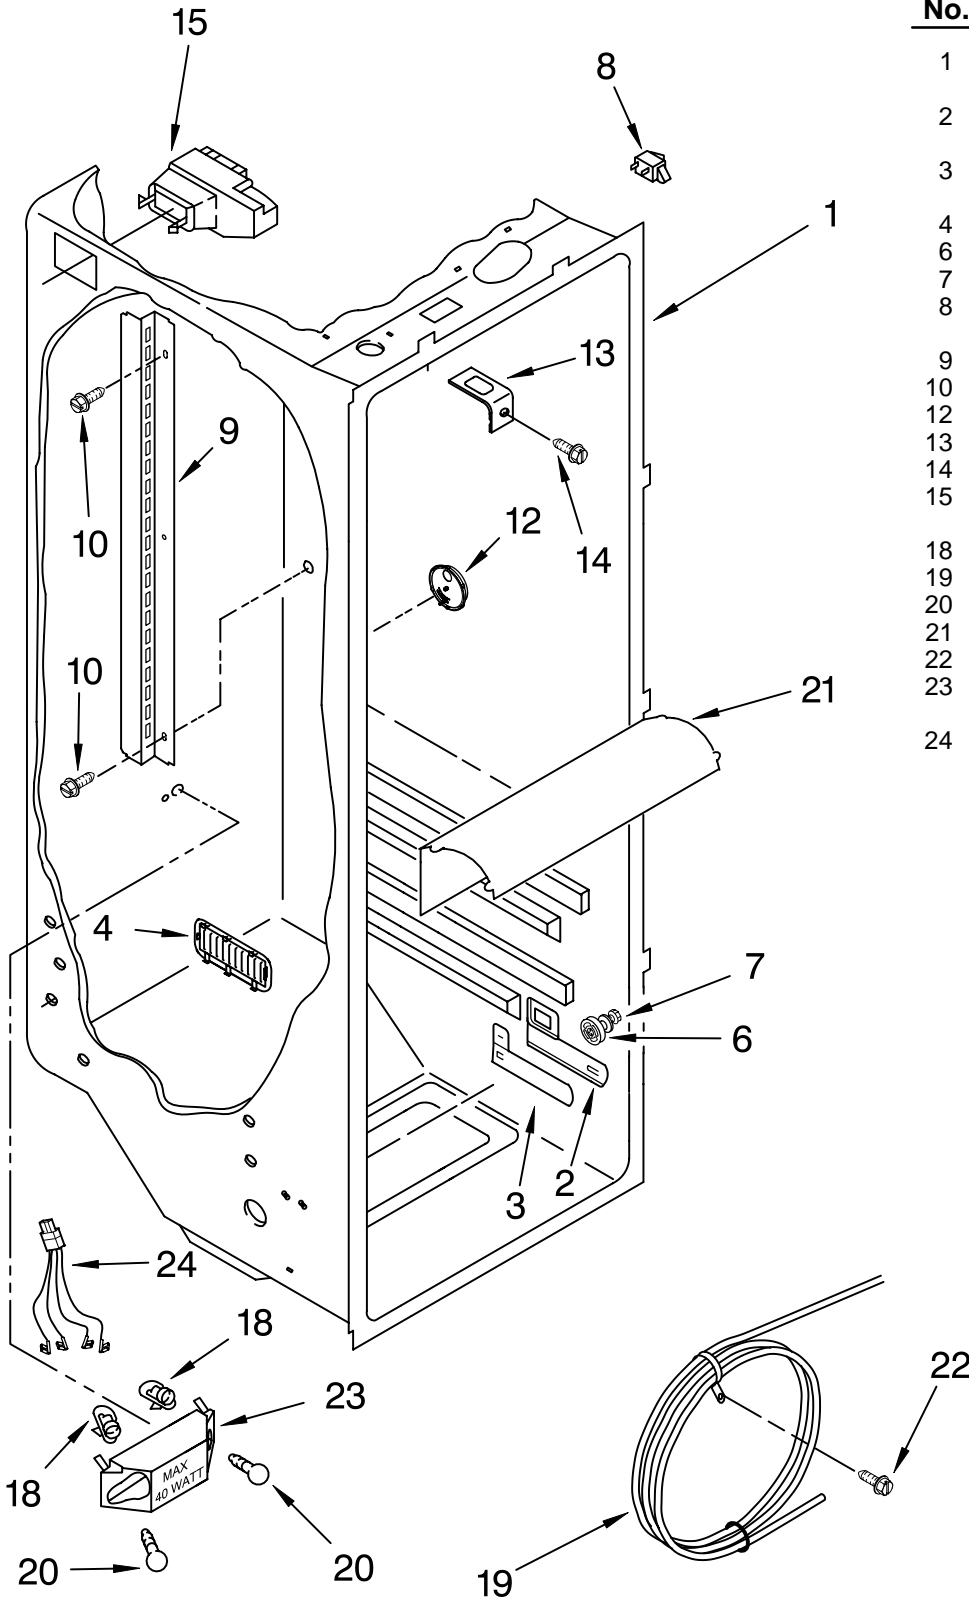

FOR ORDERING INFORMATION REFER TO PARTS PRICE LIST

REFRIGERATOR LINER PARTS

For Models: GD5SHAXMQ00, GD5SHAXMT00, GD5SHAXMB00
(White) (Biscuit) (Black)

Illus. No.	Part No.	DESCRIPTION
1		Liner (Not A Serviceable Part)
2	2194744	Escutcheon, Meat Pan Control
3	2182757	Slide Meat Pan Control
4	2182147	Louver
6	2196485	Stud Assembly
7	3400894	Screw
8	1118894	Switch, Rocker Arm
9	2206273	Shelf Ladder
10	487539	Screw
12	2255427	Door Control Asm
13	1123919	Bracket Retainer
14	489290	Screw
15	2209753	Air Diffuser Assembly
18	2162085	Socket
19	2217199	Reservoir
20	2255743	Light Bulb
21	2209769	Light Lens
22	488280	Screw
23	2256035	Bracket, Dual Crisper
24	2256037	Wire Harness, Dual Crisper