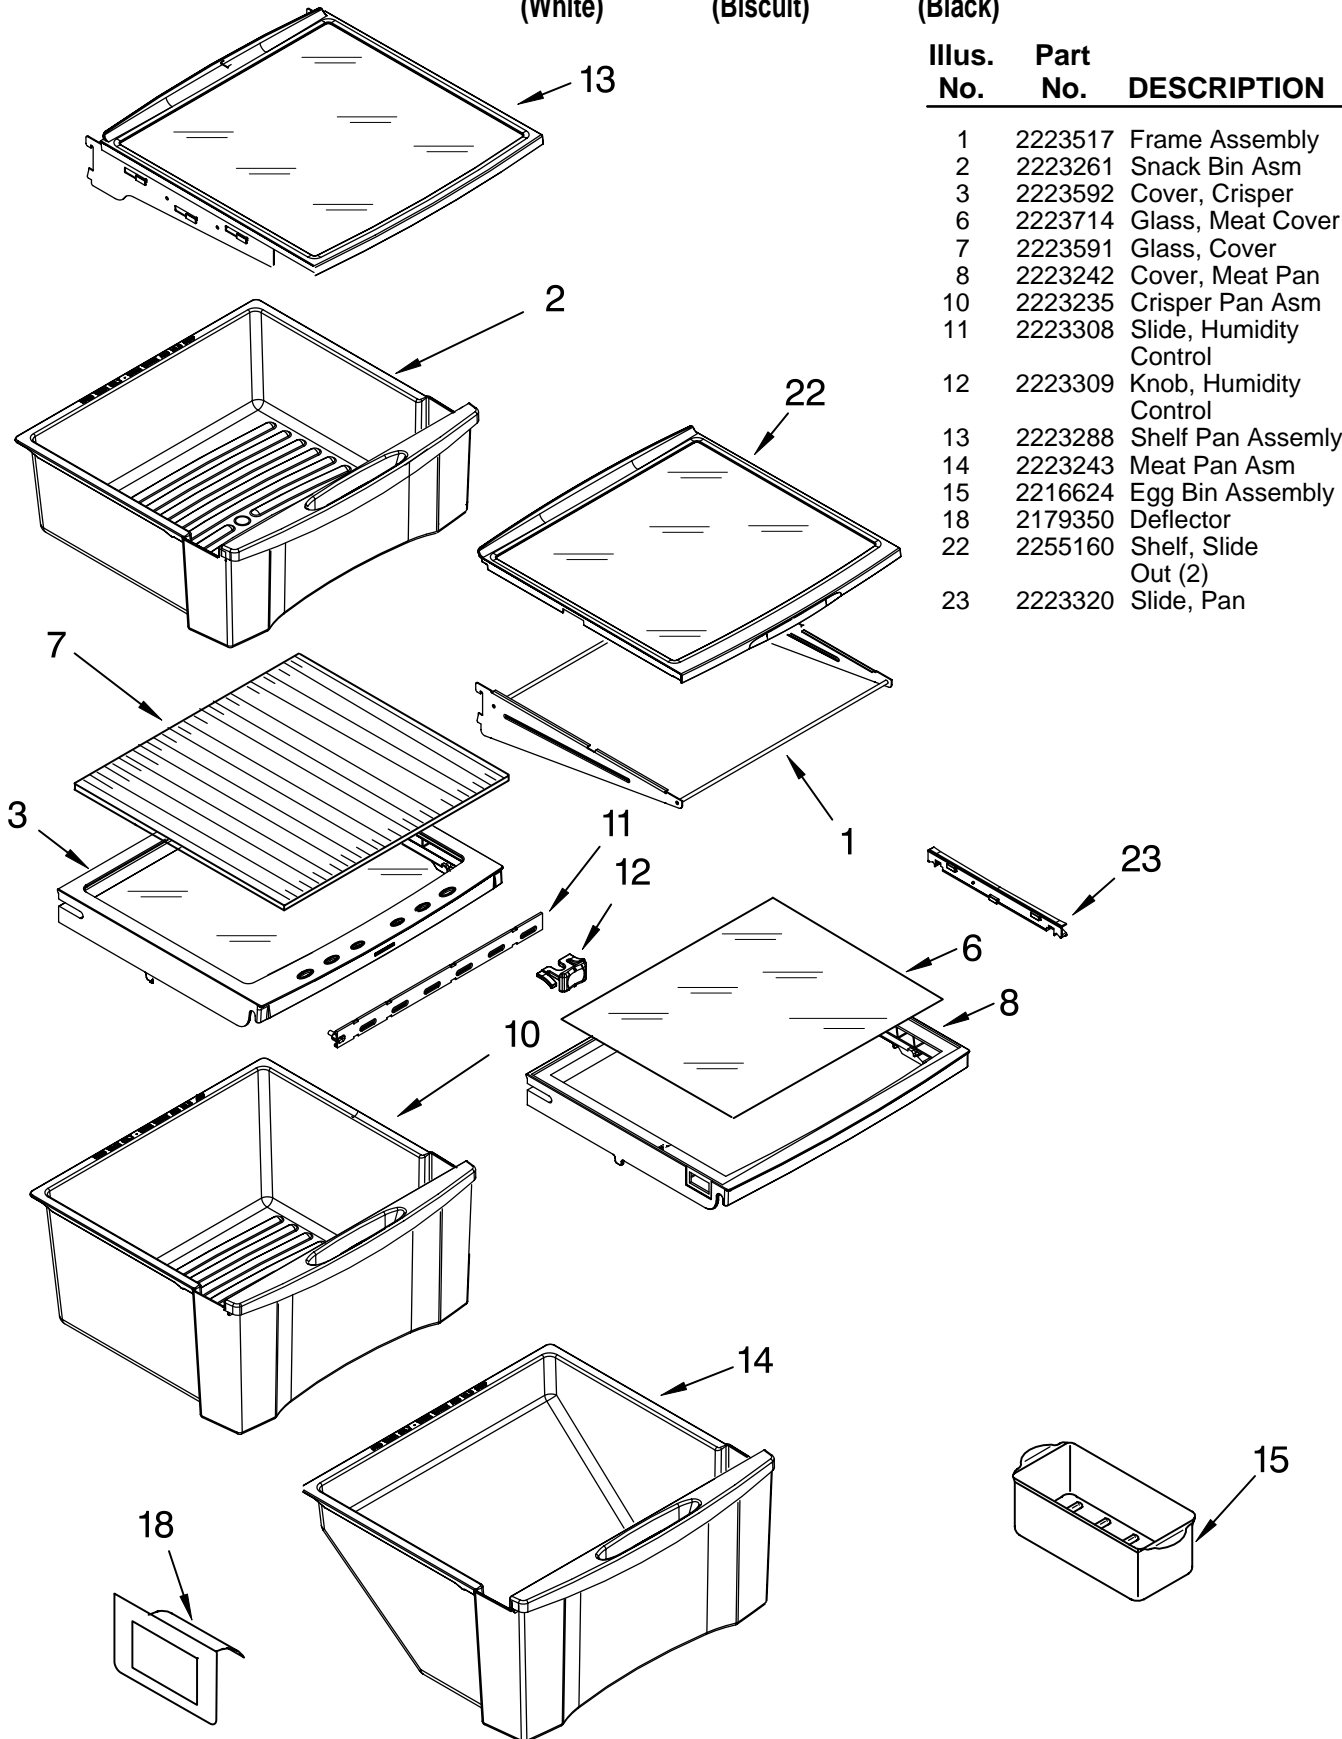

FOR ORDERING INFORMATION REFER TO PARTS PRICE LIST

REFRIGERATOR LINER PARTS

For Models: GD5SHAXMQ00, GD5SHAXMT00, GD5SHAXMB00
(White) (Biscuit) (Black)

Illus. No.	Part No.	DESCRIPTION
1		Liner (Not A Serviceable Part)
2	2194744	Escutcheon, Meat Pan Control
3	2182757	Slide Meat Pan Control
4	2182147	Louver
6	2196485	Stud Assembly
7	3400894	Screw
8	1118894	Switch, Rocker Arm
9	2206273	Shelf Ladder
10	487539	Screw
12	2255427	Door Control Asm
13	1123919	Bracket Retainer
14	489290	Screw
15	2209753	Air Diffuser Assembly
18	2162085	Socket
19	2217199	Reservoir
20	2255743	Light Bulb
21	2209769	Light Lens
22	488280	Screw
23	2256035	Bracket, Dual Crisper
24	2256037	Wire Harness, Dual Crisper

FOR ORDERING INFORMATION REFER TO PARTS PRICE LIST

REFRIGERATOR SHELF PARTS

For Models: GD5SHAXMQ00, GD5SHAXMT00, GD5SHAXMB00
 (White) (Biscuit) (Black)

Illus. No.	Part No.	DESCRIPTION
1	2223517	Frame Assembly
2	2223261	Snack Bin Asm
3	2223592	Cover, Crisper
6	2223714	Glass, Meat Cover
7	2223591	Glass, Cover
8	2223242	Cover, Meat Pan
10	2223235	Crisper Pan Asm
11	2223308	Slide, Humidity Control
12	2223309	Knob, Humidity Control
13	2223288	Shelf Pan Assembly
14	2223243	Meat Pan Asm
15	2216624	Egg Bin Assembly
18	2179350	Deflector
22	2255160	Shelf, Slide Out (2)
23	2223320	Slide, Pan