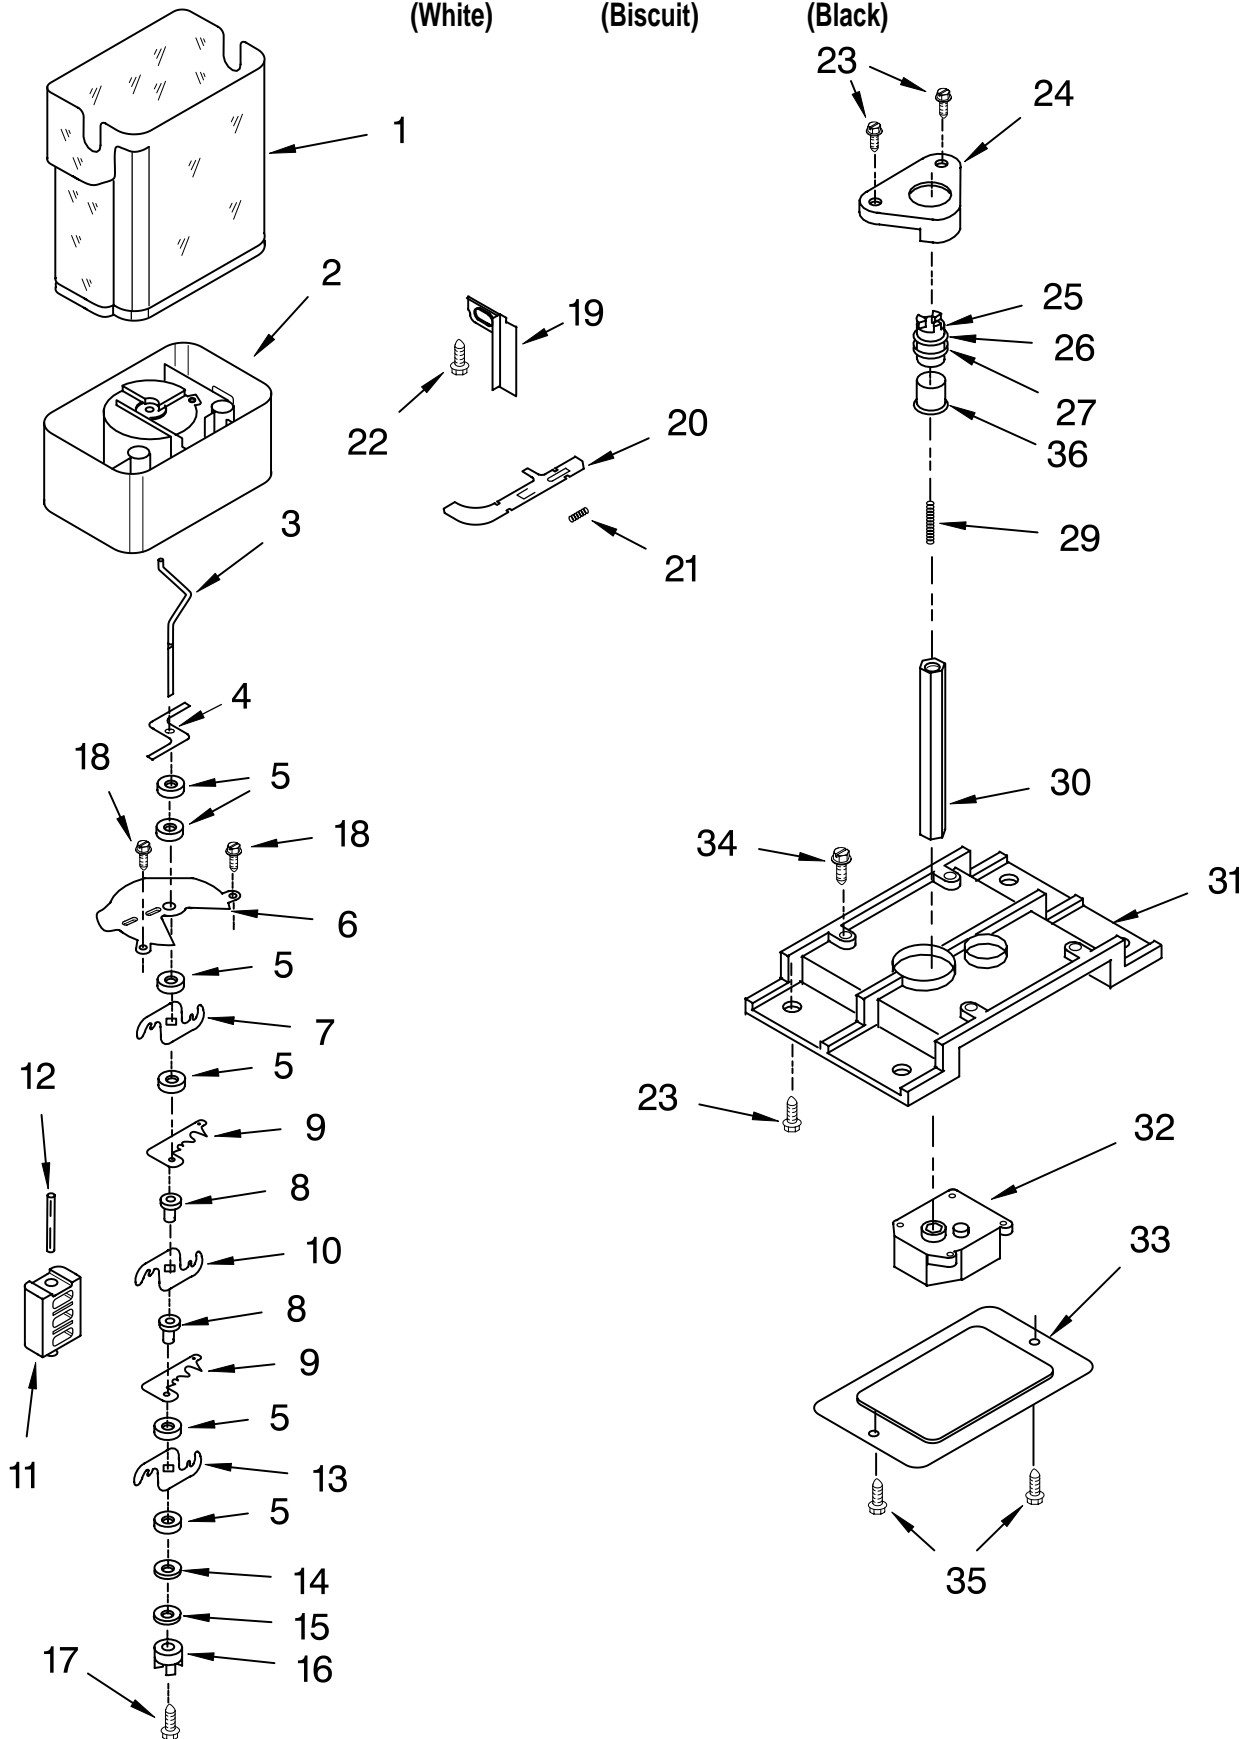

MOTOR AND ICE CONTAINER PARTS

For Models: GD5SHAXMQ00, GD5SHAXMT00, GD5SHAXMB00

(White)

(Biscuit)

(Black)

FOR ORDERING INFORMATION REFER TO PARTS PRICE LIST

MOTOR AND ICE CONTAINER PARTS

For Models: GD5SHAXMQ00, GD5SHAXMT00, GD5SHAXMB00
(White) (Biscuit) (Black)

Illus. No.	Part No.	DESCRIPTION
1	2198573	Ice Bin
2	2255574	Crusher Bin
3	2211590	Auger
4	2198603	Blade, Stirring
5	1119007	Spacer, Flat (6)
6	2255460	Cover, Crusher
7	1119013	Blade, Rotary
8	1119005	Spacer, Step (2)
9	2198601	Blade, Fixed
10	1119012	Blade, Rotary
11	2198602	Block, Blade
12	489229	Roll Pin
13	1119006	Blade, Rotary
14	489235	Washer, Plain
15	2198661	Washer, Coupling
16	2220457	Coupling
17	8281164	Screw
18	3400065	Screw
19	2255575	Button, Bin
20	2212371	Latch, Bin
21	2198608	Spring, Latch
22	2198671	Screw (2)
23	8281163	Screw
24	2212369	Holder
25	2220458	Coupling, Bottom
26	2198628	Seal
27	2212370	Washer
29	2198607	Spring
30	999536	Drive Shaft
31	2198655	Bracket, Motor
32	2198594	Dispenser, Motor
33	2198626	Cover
34	8281162	Screw
35	489478	Screw
36	2212365	Sleeve, Coupling

FOR ORDERING INFORMATION REFER TO PARTS PRICE LIST