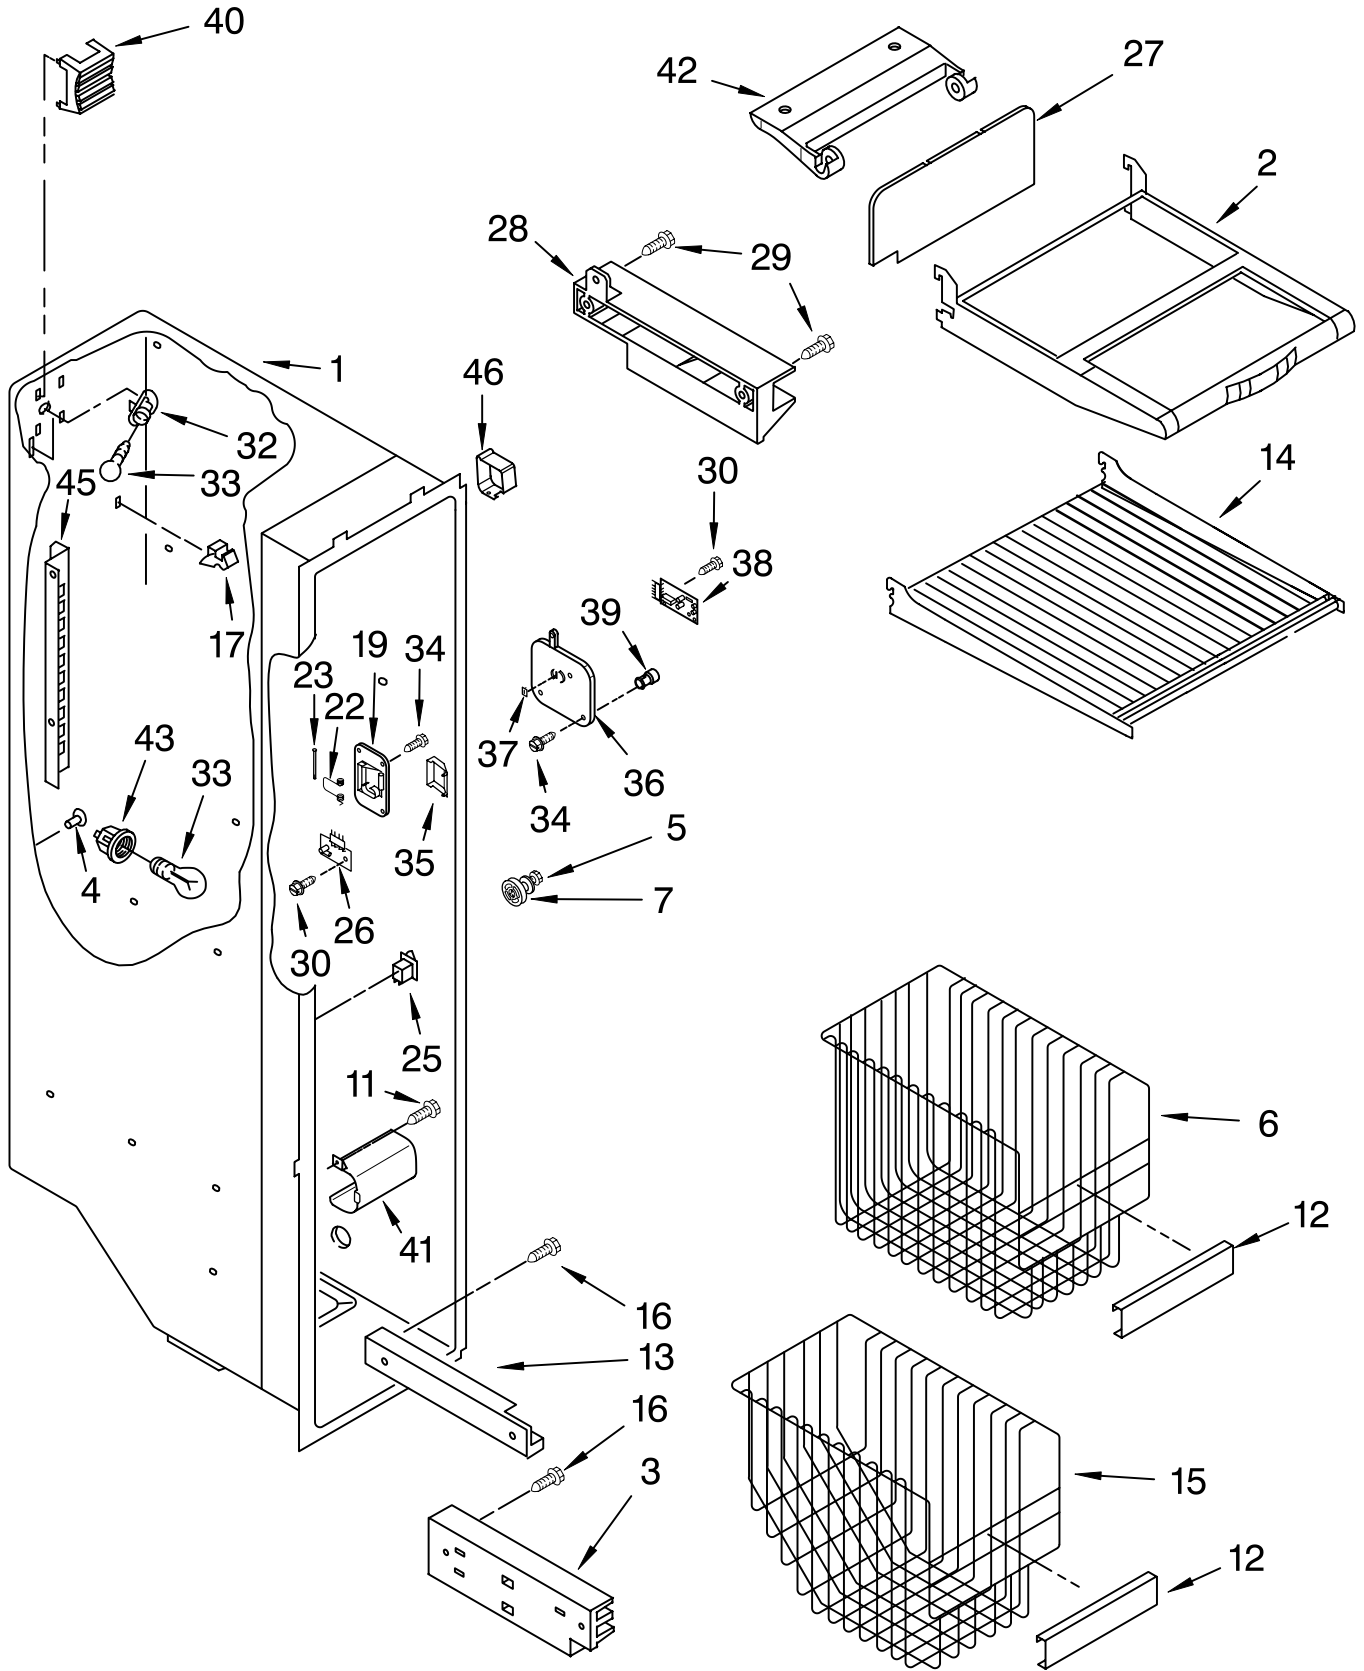

FREEZER LINER PARTS

For Models: GD5SHAXMQ00, GD5SHAXMT00, GD5SHAXMB00
(White) (Biscuit) (Black)

FOR ORDERING INFORMATION REFER TO PARTS PRICE LIST

FREEZER LINER PARTS

For Models: GD5SHAXMQ00, GD5SHAXMT00, GD5SHAXMB00
(White) (Biscuit) (Black)

Illus. No.	Part No.	DESCRIPTION
1		Liner (Not A Serviceable Part)
2	2211746	Shelf, Slide Out
3		Track, Dual
	2223708	Right Side
	2223709	Left Side
4	941839	Hole Plug
5	8281158	Stud Assembly
6	2223539	Basket, Tall
7	2196483	Screw
11	3400893	Screw
12	2195905	Trim, Basket
13		Shelf Track
	2223705	Right Side
	2223704	Left Side
14	2205837	Shelf
15	2223535	Basket
16	486298	Screw (8)
17	842534	Clip, Air Duct (2)
19	2255572	Cover, Emitter
22	2198635	Spring
23	2198634	Pin
25	1115373	Switch, Rocker Arm
26	2220398	P.C. Board Emitter
27	2255588	Cover, Ice Maker
28	2212321	Slide, Ice Maker Mounting
29	489478	Screw
30	489214	Screw
32	2162085	Light Socket
33	2255743	Light Bulb
34	8281185	Screw
35	2198633	Flipper
36	2255558	Cover, Receiver
37	2255562	Slide, Ice Maker Shut Off
38	2255114	P.C. Board, Receiver
39	2198643	Lens
40	2198589	Light Shield
41	2212340	Light Lens
42	2198641	Bracket, Ice Maker Cover
43	2155597	Socket, Light
45		Ladder
	2198609	Left Side
	2198610	Right Side
46	2219878	Shield, Wiring