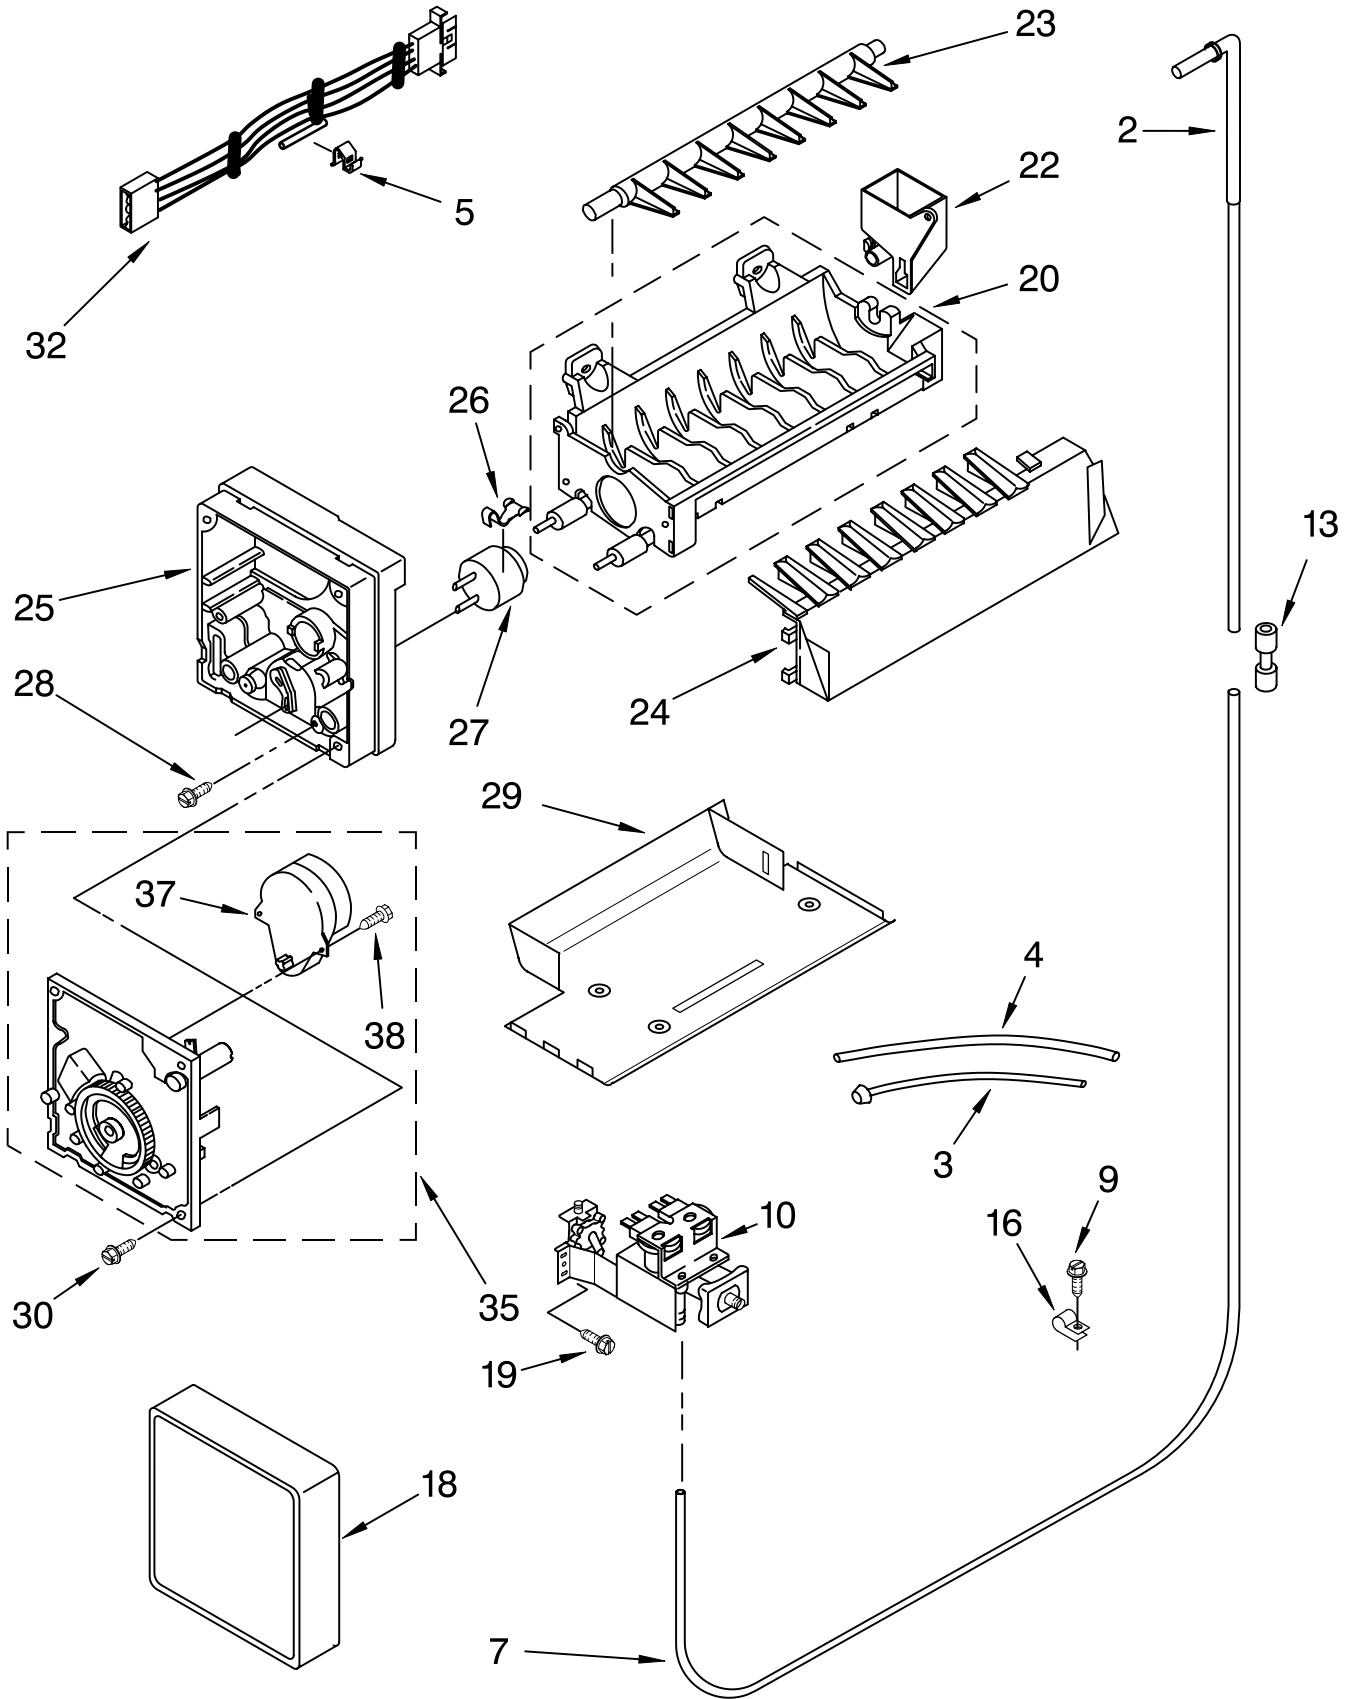

ICEMAKER PARTS

For Models: GD5SHAXMQ00, GD5SHAXMT00, GD5SHAXMB00
(White) (Biscuit) (Black)

FOR ORDERING INFORMATION REFER TO PARTS PRICE LIST

ICEMAKER PARTS

For Models: GD5SHAXMQ00, GD5SHAXMT00, GD5SHAXMB00
(White) (Biscuit) (Black)

Illus. No.	Part No.	DESCRIPTION
2	2198578	Fitting, Water Tube
3	2255012	Tube, Filter Outlet
4	2186492	Tube, Filter Inlet
5	628379	Clip, Fuse
7	2211507	Tube, Water
9	489478	Screw
10	2255457	Valve, Solenoid
13	2198677	Connector, Water Tube
16	489385	Clamp, Tube
18	2174358	Cover
19	488649	Screw
20	628228	Mold & Heater Assembly (Also Order 542638 Silicone Grease)
22	628356	Bearing & Inlet
23	627843	Ejector
24	2198598	Ice Stripper
25	2194712	Support
26	627796	Retainer, Thermostat
27	628397	Thermostat (Also Order 542369 Cement Alumilastic)
28	8533917	Screw
29	2212322	Bracket, Ice Maker Mounting
30	489276	Screw
32	2187467	Harness, Wiring
35	626653	Module Assembly (Includes Items 37 & 38)
37	627811	Motor
38	489136	Screw
100	2198678	Icemaker Assembly