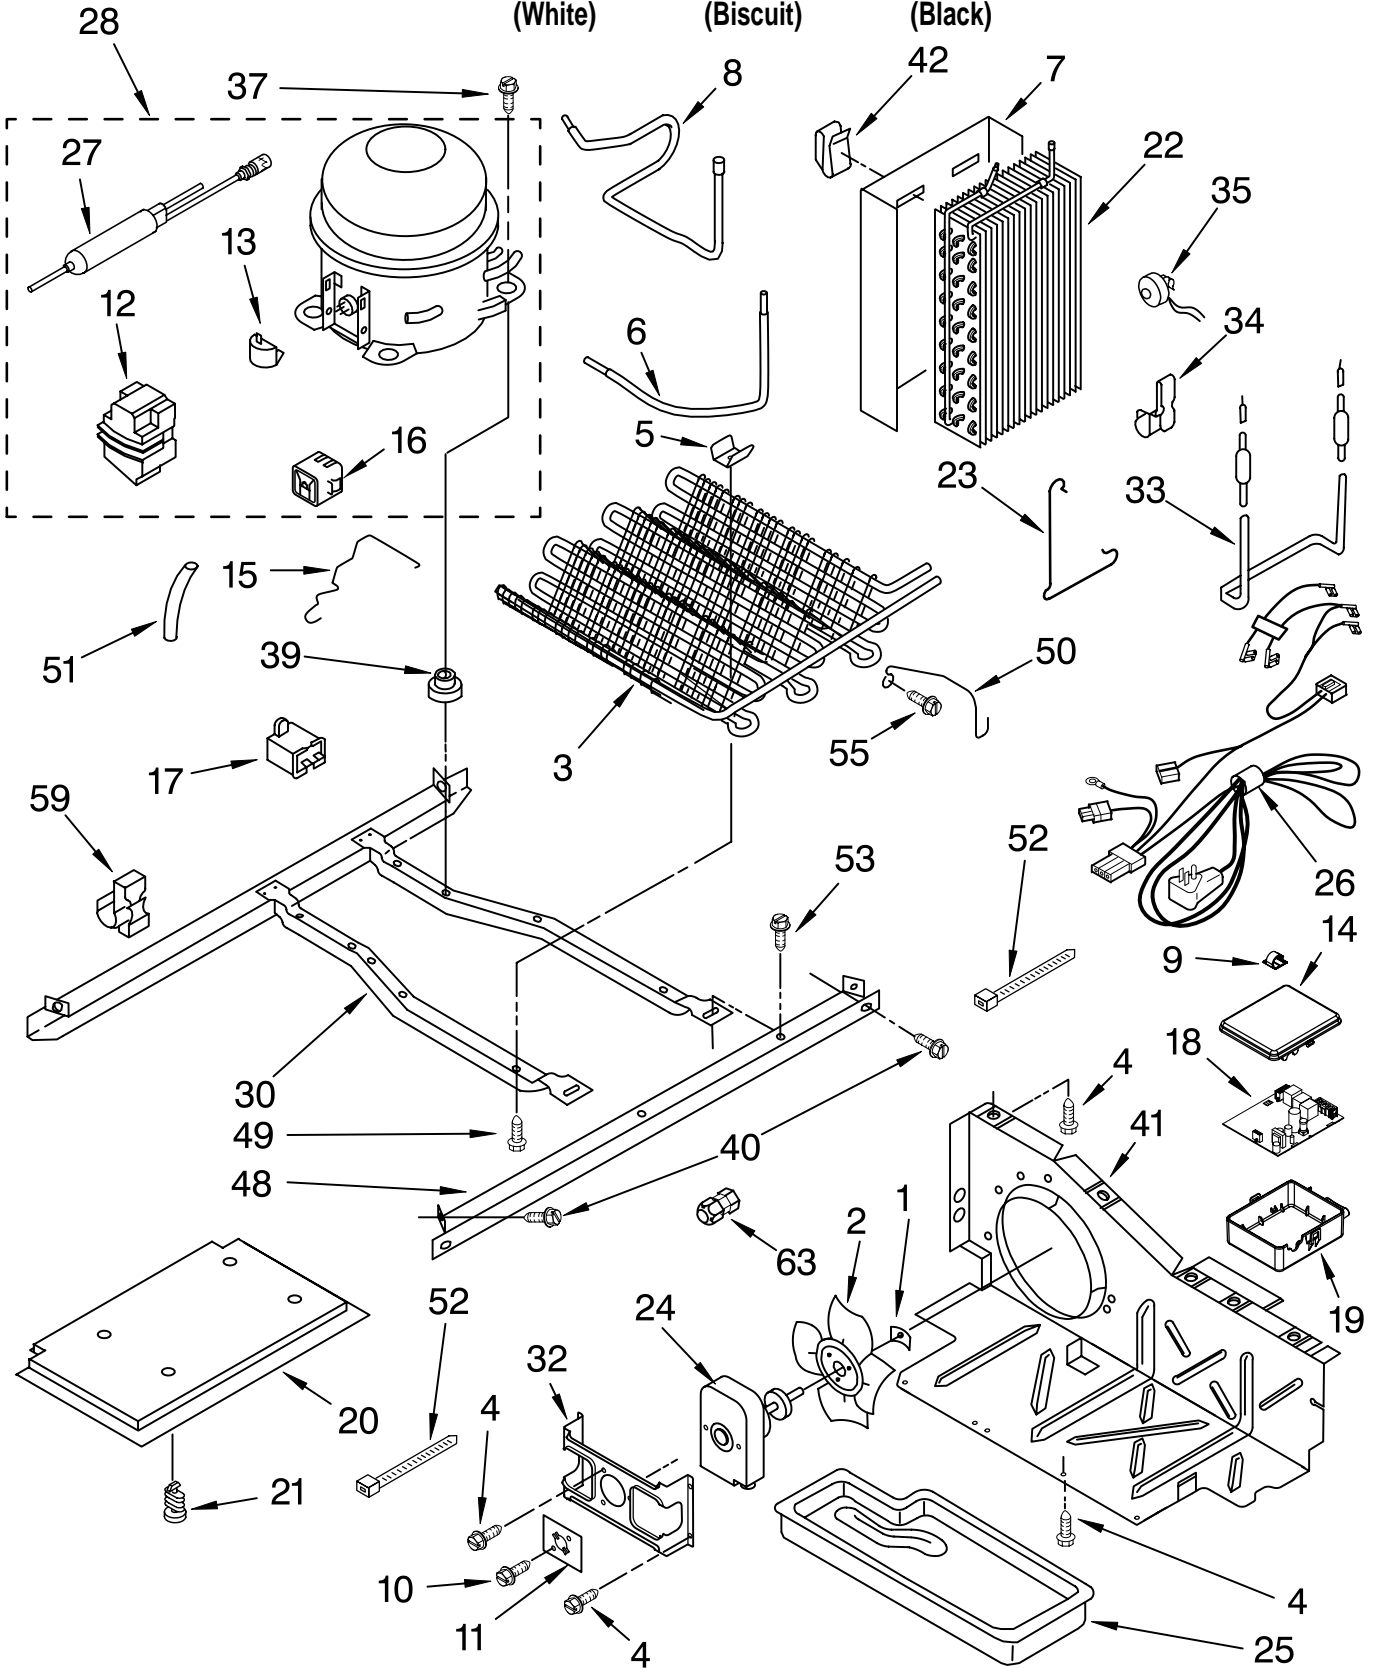

UNIT PARTS

For Models: GD5SHAXMQ00, GD5SHAXMT00, GD5SHAXMB00
(White) (Biscuit) (Black)

FOR ORDERING INFORMATION REFER TO PARTS PRICE LIST

UNIT PARTS

For Models: GD5SHAXMQ00, GD5SHAXMT00, GD5SHAXMB00
(White) (Biscuit) (Black)

Illus. No.	Part No.	DESCRIPTION	Illus. No.	Part No.	DESCRIPTION	Illus. No.	Part No.	DESCRIPTION
1	486692	Speed Nut	21	489396	Clip	52	2172840	Wire Tie
2	2190685	Fan, Blade	22	2209611	Evaporator	53	489427	Screw
3	2204484	Condenser Assembly	23	2161324	Clip	55	489478	Screw
4	489464	Screw	24	2206005	Motor, Fan	59	940073	Clip, Wire & Tube
5	2216914	Clip, Condenser	25	1105523	Tray, Evaporator	63	2209709	Union
6	2255798	Tube, Condenser to Heat Loop	26	2187731	Harness, Unit	Following Parts Not Illustrated and Optional Parts Not Included		
7	2149294	Heat Shield And Drain Pan	27	2199167	Drier	978025		Valve, Access (1/4")
8	2205765	Tube Suction	28	2255197	Compressor (Includes Items 12, 13, 17, & 27) (Also Order 876765 Tube Kit)	978026		Valve, Access (5/16")
9	1115374	Clip, Wiring	30	2157397	Unit Mounting Frame	978027		Valve, Access (3/8")
10	8281160	Screw	32	2181929	Bracket, Fan Motor	978028		Valve, Access (1/2")
11	2216997	Bracket, Insert	33	2188175	Heater, Defrost	978029		Valve, Access (5/8")
12	4387731	Cover (Service Compressor Only)	34	2161330	Clip, Heater	978030		Valve, Access (3/4")
13	4387835	Overload (Service Compressor Only)	35	2196155	Bi-Metal, Defrost	876764		Valve, Access (3/16")
14	2255624	Cover	37	489473	Screw	REFRIGERANT CHARGE		
15	2255199	Clip, Retaining	39		Grommet (4) (Production)			5.0 oz.
16	2255198	Start-Device, Combination (Start Relay and Overload) for Production Compressor Only		1100826	(Service)			(R-134A)
17		Capacitor	40	489340	Screw			
	999532	(Production)	41	2196202	Air Baffle			
	4387764	(Service)	42	2155547	Clip, Heat			
18	2255239	Elec. Control	48	1127911	Unit Mounting Rail			
19	2255623	Control Box	49	8281232	Screw			
20	2206281	Unit Cover, Bottom	50	2186495	Guard, Fan			
			51	2161302	Sleeve			

FOR ORDERING INFORMATION REFER TO PARTS PRICE LIST