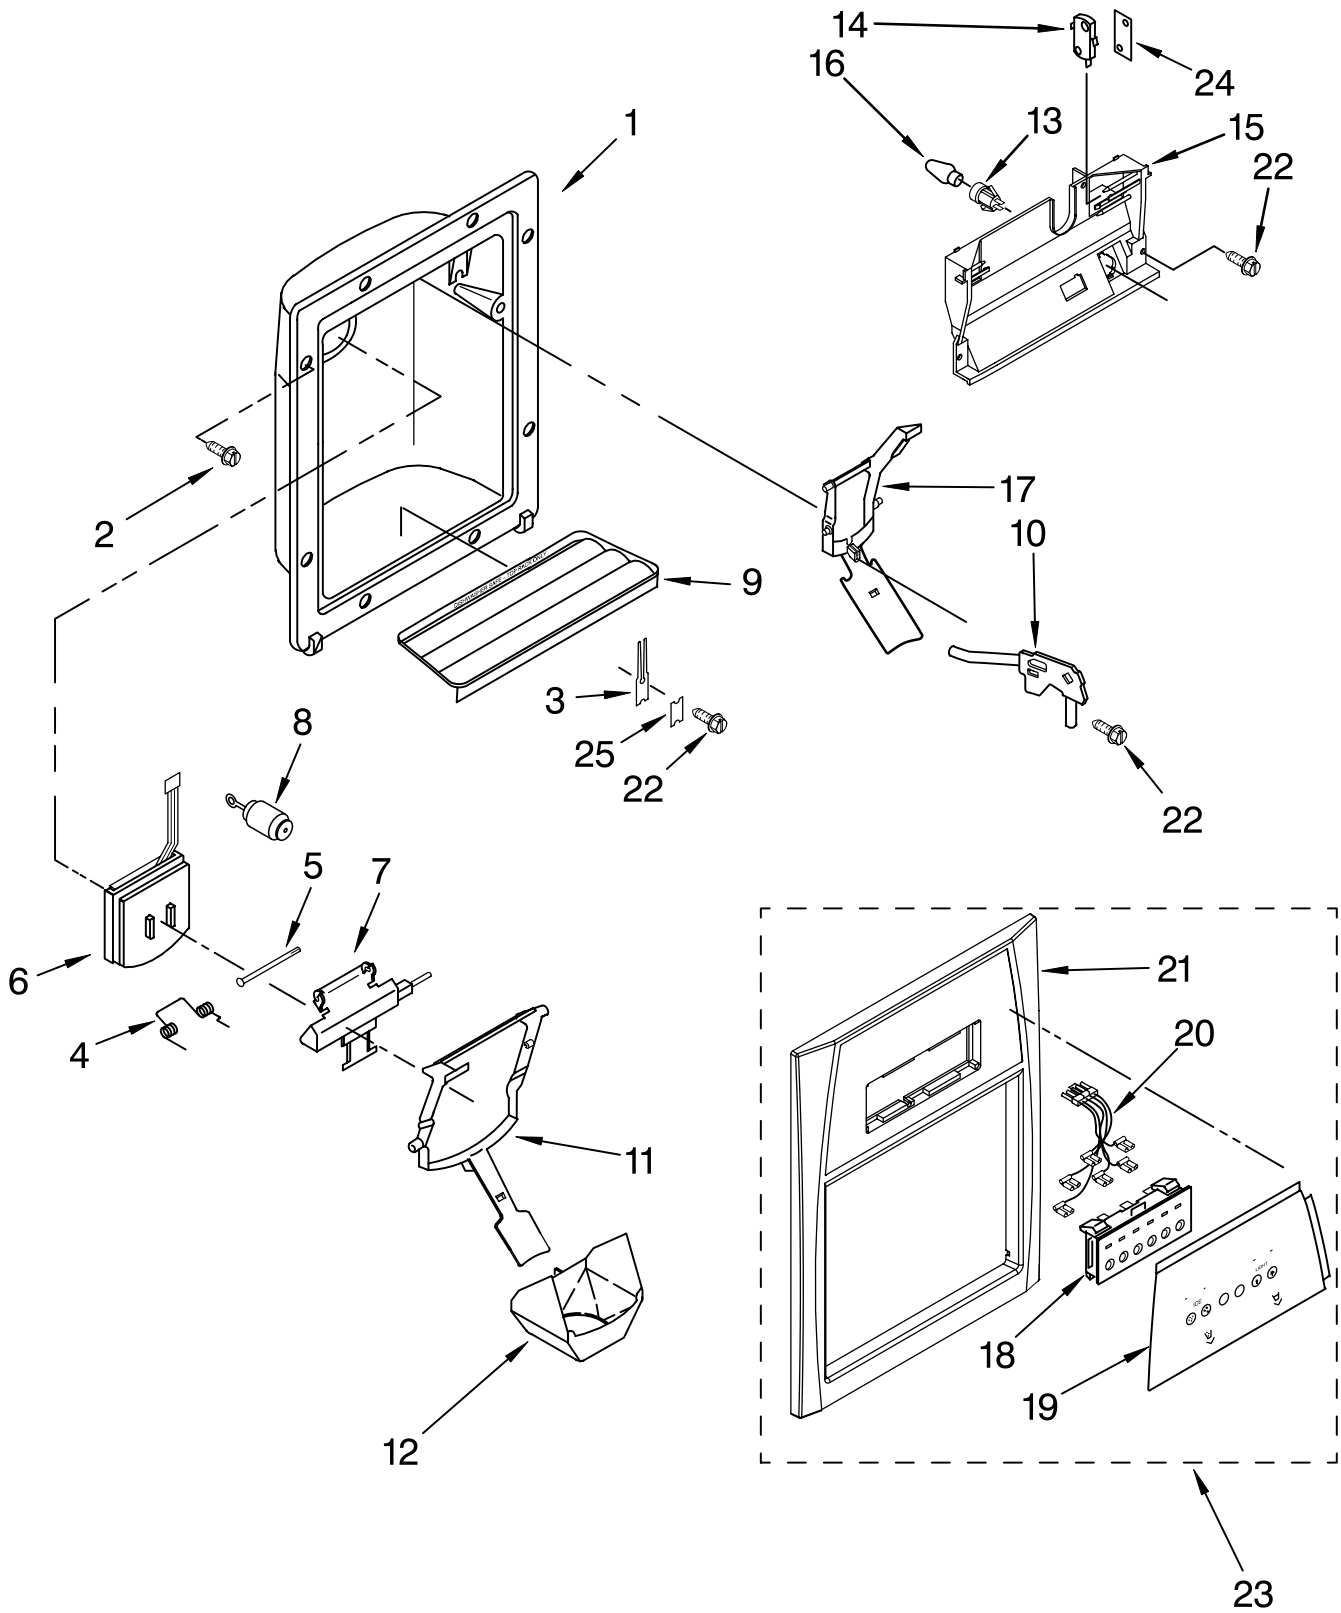

DISPENSER FRONT PARTS

For Models: GD5SHAXMQ00, GD5SHAXMT00, GD5SHAXMB00
(White) (Biscuit) (Black)

FOR ORDERING INFORMATION REFER TO PARTS PRICE LIST

DISPENSER FRONT PARTS

For Models: GD5SHAXMQ00, GD5SHAXMT00, GD5SHAXMB00

(White)

(Biscuit)

(Black)

Illus. No.	Part No.	DESCRIPTION	Illus. No.	Part No.	DESCRIPTION	Illus. No.	Part No.	DESCRIPTION
1		Housing, Dispenser (Not Serviced)	11		Lever, Ice Dispenser	19		Overlay, Front Cover (Not Available Order #23)
2	3196537	Screw		2255431W	White			
3	2194719	Retainer, Levers		2255431T	Biscuit			
4	2180209	Spring, Torsion		2255431B	Black	20	2187406	Wire Assembly
5	2196195	Pin	12	2180224	Guide, Ice	21		Front Cover, Housing (Not Available, Order #23)
6	2180352	Door, Ice	13	2180200	Lamp Holder			
7	2206423	Door Mechanism Assembly	14	2162361	Switch (2)			
8	2205686	Mechanism Delay	15	2183771	Bracket, Control	22	489000	Screw
9		Grille, Overflow	16	3406124	Light Bulb	23		Front Cover Assembly (Includes Items 18, 19, 20 & 21)
	2206670W	White	17		Lever, Water Dispenser			
	2206670T	Biscuit		2255432W	White			
	2206670B	Black		2255432T	Biscuit			
10	2209718	Water Fitting Assembly (Includes Water Tube)	18	2255432B	Black			
					Switch Assembly (Not Available Order #23)	24	625834	Spacer, Switch (2)
						25	2195051	Strain Relief

FOR ORDERING INFORMATION REFER TO PARTS PRICE LIST