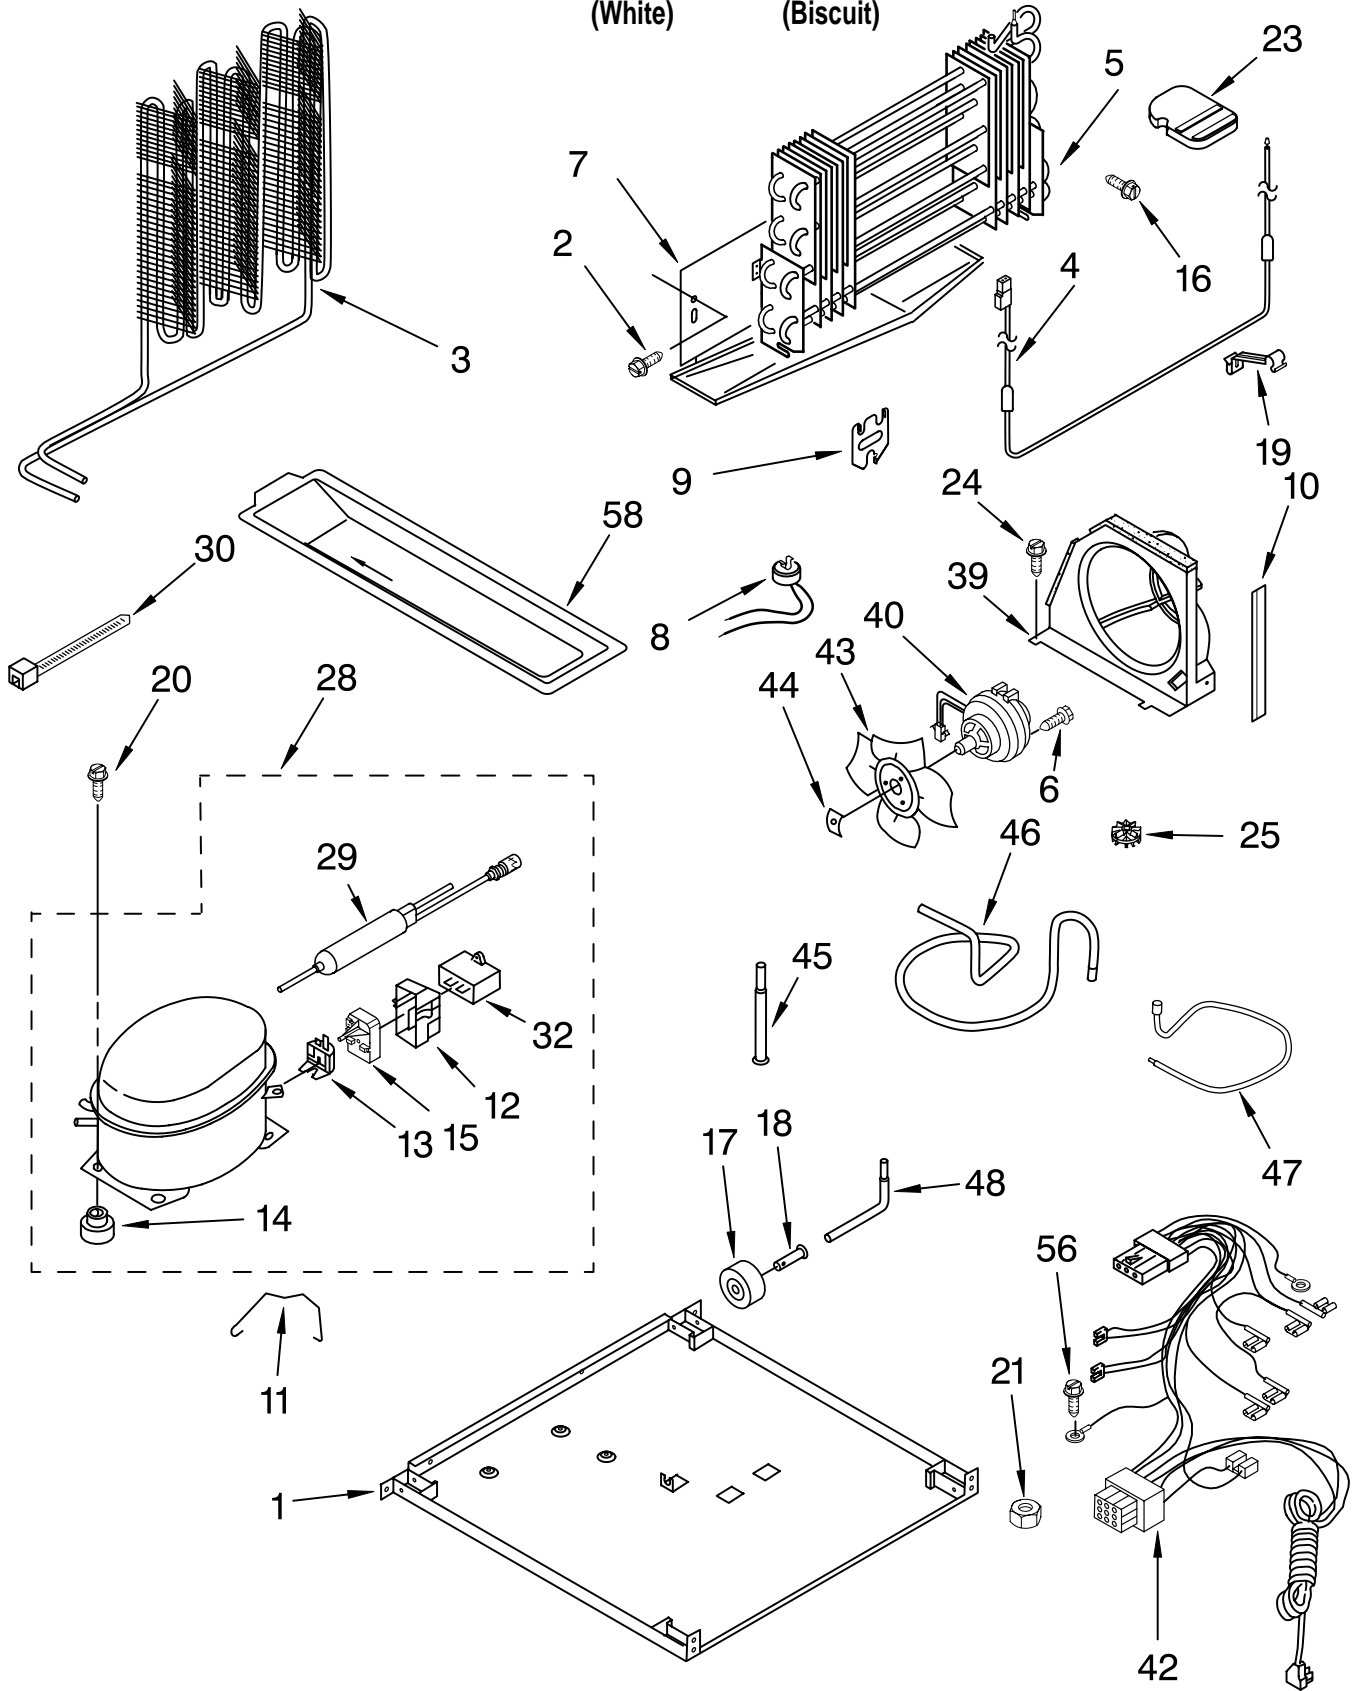

UNIT PARTS

For Models: ET1MTKXKQ01, ET1MTKXKT01
(White) (Biscuit)

FOR ORDERING INFORMATION REFER TO PARTS PRICE LIST

UNIT PARTS

For Models: ET1MTKXKQ02, ET1MTKXKT02
(White) (Biscuit)

Illus. No.	Part No.	DESCRIPTION	Illus. No.	Part No.	DESCRIPTION	Illus. No.	Part No.	DESCRIPTION
1	2205340	Plate, Unit Mounting	16	489478	Screw	Following Parts Not Illustrated and Optional Parts Not Included		
2	489478	Screw	17	2150304	Roller (2)			
3	2212599	Condenser	18	981126	Rivet			
4	2166124	Heater, Defrost	19	2182338	Clip, Heater			
5	2195390	Evaporator Assy.	20	489373	Screw			
6	489494	Screw	21		Nut (Not Serviced)			
7	2172620	Drain Pan	23	2201185	Support Block			
8	2221677	Defrost Bi-Metal	24	3400518	Screw			
9	2176301	Bracket, Heater	25	531933	Grommet			
10	2163780	Extension, Air Baffle	28	2218994	Compressor (Includes Items 12,13,14,29 & 32)			
11	2212996	Strap	29		Drier	978025		Valve, Access (1/4")
12	4387731	Cover (Service Only)		2199167	Production	978026		Valve, Access (5/16")
13	4387766	Overload (Service Only) (Includes Relay)		4387019	Service	978027		Valve, Access (3/8")
14		Grommet (4)	30	2155774	Clamp	978028		Valve, Access (1/2")
	1100826	Production	32		Capacitor	978029		Valve, Access (5/8")
	4387558	Service		2169373	Production	978030		Valve, Access (3/4")
15	2218853	Start-Device Combination (Start Relay and Overload for Production Compressor Only)	39	2198921	Air Baffle	876764		Valve, Access (3/16")
			40	2188537	Motor, Condenser	REFRIGERANT CHARGE		
			42	2187384	Wire Assy, Unit			4.00 Ozs. (R134A)
			43	2190685	Fan Blade			
			44	486692	Nut			
			45	2212603	Tube, Transition			
			46	2205384	Tube, Discharge			
			47	2219622	Tube, Suction			
			48	2154109	Tube, Process			
			56	488500	Screw			
			58	2210451	Tray, Evaporator			

FOR ORDERING INFORMATION REFER TO PARTS PRICE LIST