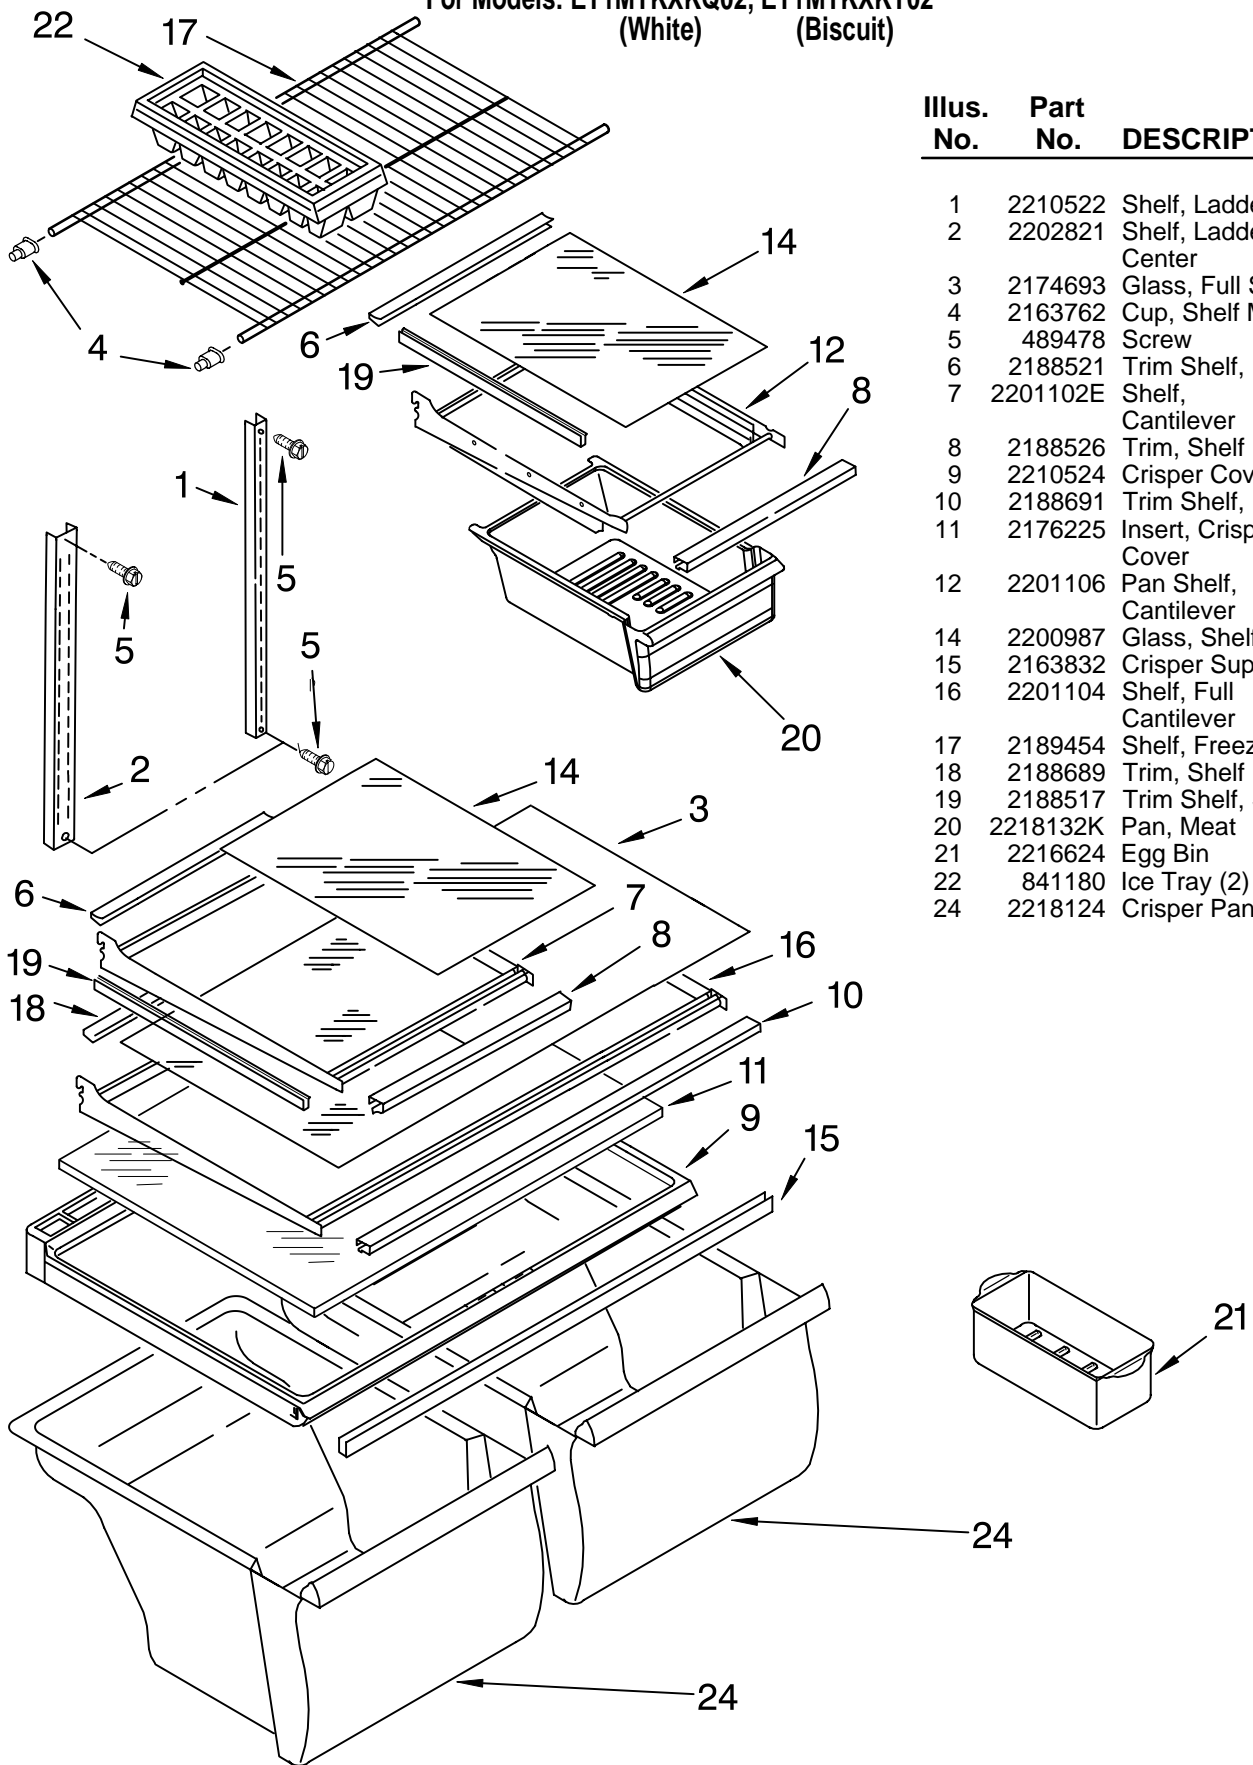

FOR ORDERING INFORMATION REFER TO PARTS PRICE LIST

SHELF PARTS

For Models: ET1MTKXKQ02, ET1MTKXKT02
(White) (Biscuit)

Illus. No.	Part No.	DESCRIPTION
1	2210522	Shelf, Ladder (2)
2	2202821	Shelf, Ladder Center
3	2174693	Glass, Full Shelf
4	2163762	Cup, Shelf Mtg.
5	489478	Screw
6	2188521	Trim Shelf, Rear
7	2201102E	Shelf, Cantilever
8	2188526	Trim, Shelf Front
9	2210524	Crisper Cover
10	2188691	Trim Shelf, Front
11	2176225	Insert, Crisper Cover
12	2201106	Pan Shelf, Cantilever
14	2200987	Glass, Shelf
15	2163832	Crisper Support
16	2201104	Shelf, Full Cantilever
17	2189454	Shelf, Freezer
18	2188689	Trim, Shelf Rear
19	2188517	Trim Shelf, Side
20	2218132K	Pan, Meat
21	2216624	Egg Bin
22	841180	Ice Tray (2)
24	2218124	Crisper Pan