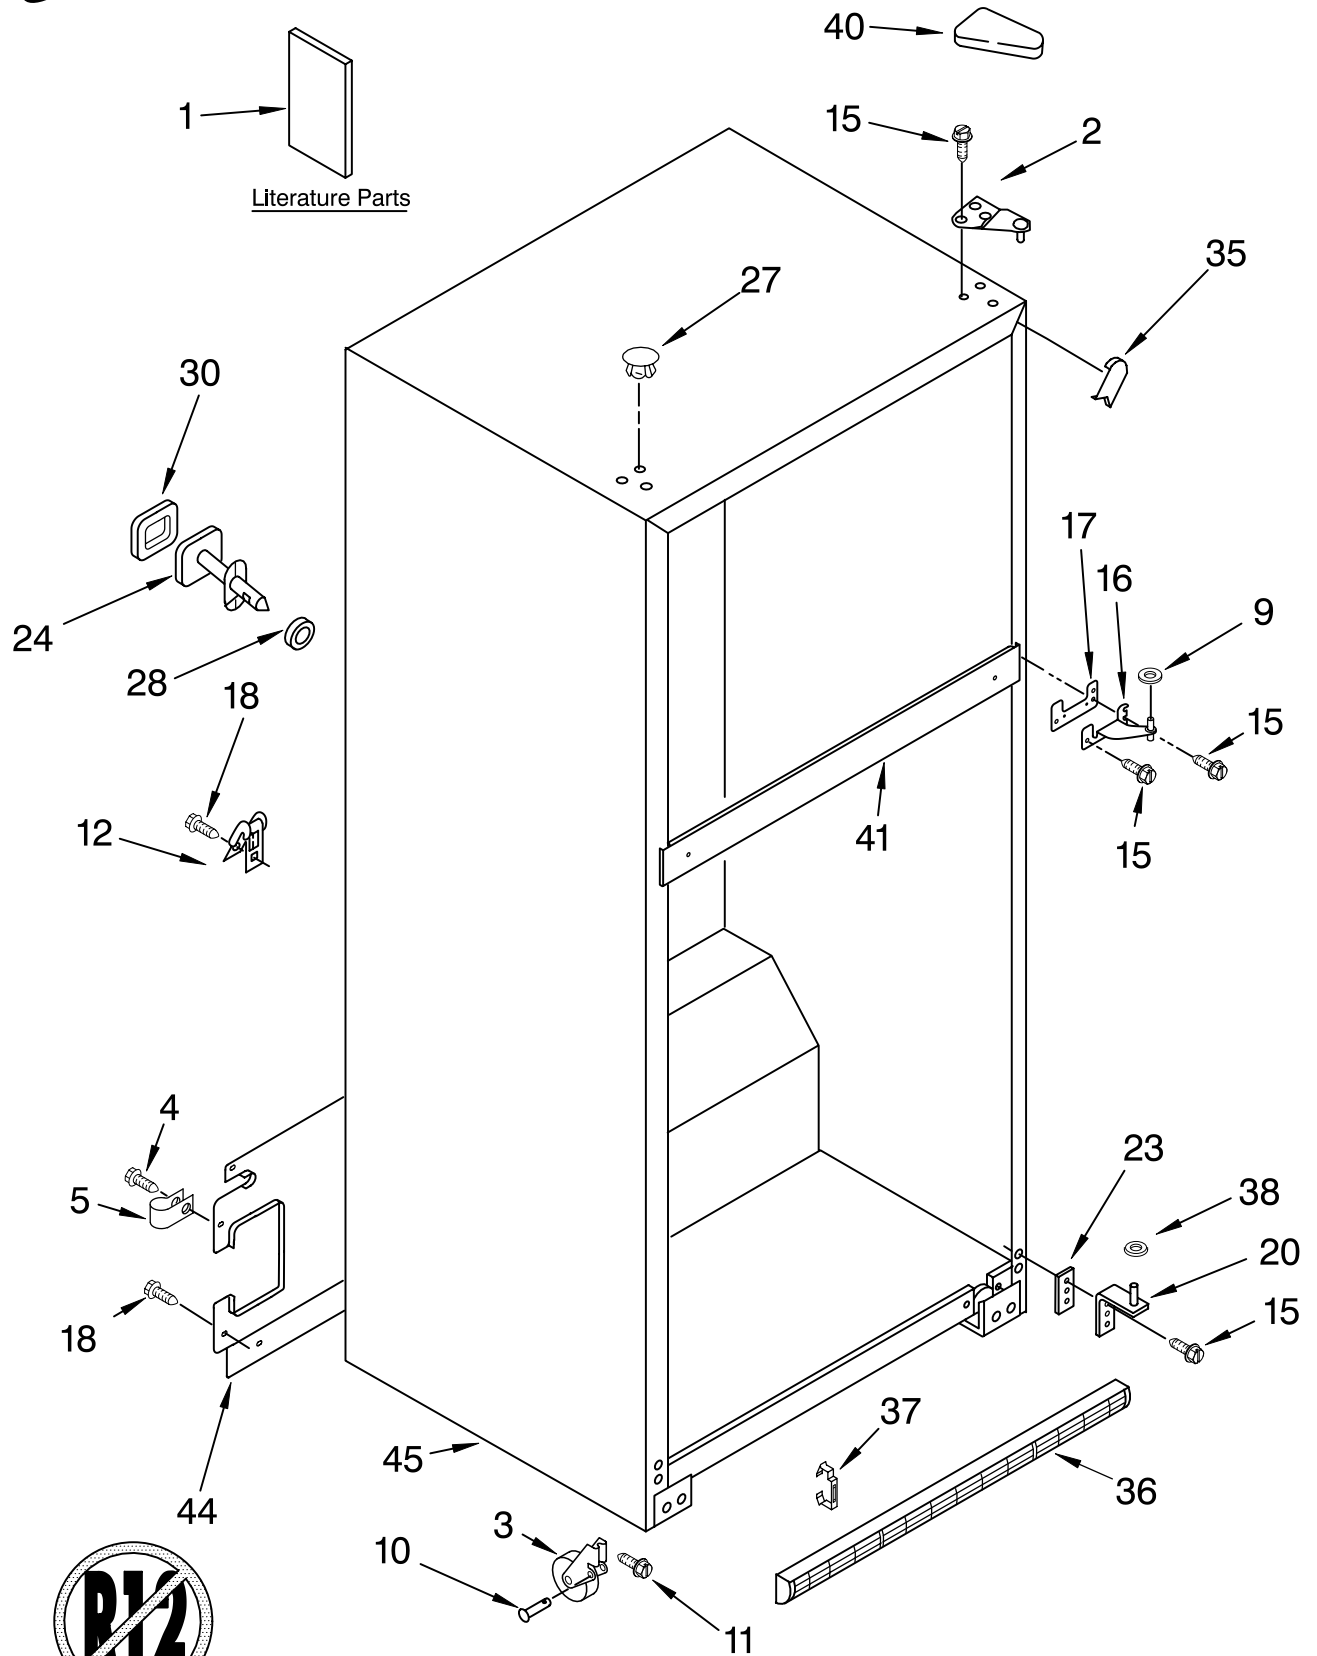

CABINET PARTS

For Models: ET1MTKXKQ02, ET1MTKXKT02
(White) (Biscuit)

REFRIGERATOR

FOR ORDERING INFORMATION REFER TO PARTS PRICE LIST

CABINET PARTS

For Models: ET1MTKXKQ02, ET1MTKXKT02
(White) (Biscuit)

Illus. No.	Part No.	DESCRIPTION
1		Literature Parts
	LIT2218877	Service & Wiring Sheet
	LIT2218837	Energy Label
	LIT2212841	Use & Care Guide
	LIT2218340	Customer Quick Tips

Illus. No.	Part No.	DESCRIPTION
1		Refrigerator Door (Includes #9 & #22)
	2183915	White
	2205282	Biscuit
5		Handle Center
	2202807W	White
	2202807T	Biscuit
6	489357	Screw
8	8281146	Screw
9	2202875	Door Gasket, Magnetic
11	2201061	Trim, Door Shelf
12		Cover, Screw
	2202819W	White
	2202819T	Biscuit
13		Nameplate
	2175383	White
	2205769	Biscuit
14	2195943	Trim, Door Shelf
16	2195378	Trim, Door Shelf
17	8281206	Screw
18	2201062	Trim, Door
19		Freezer Door (Includes #22 & #23)
	2182489	White
	2204686	Biscuit
20		Hole Plug
	2189000	White
	2200936	Biscuit
21	2188236	Shelf, Flip-Up
22	2183003	Thimble
23	2214967	Door Gasket, Magnetic
24	2156003	Endcap, Trim (4)
25	2195915	Endcap, Trim (2)
26	2189202	Bracket, Door Stop (2)
27	488921	Screw
28		Hole Plug
	2212648	White
	2212649	Biscuit
29	2156007	Plug, Trim
30	2156006	Plug, Trim
31	2218118	Compartment Door
33		Handle, F.C.
	2202806W	White
	2202806T	Biscuit
37	2201060	Trim, Door (2)
41	2156003	Endcap, Trim (4)
42	2195948	Trim, Door