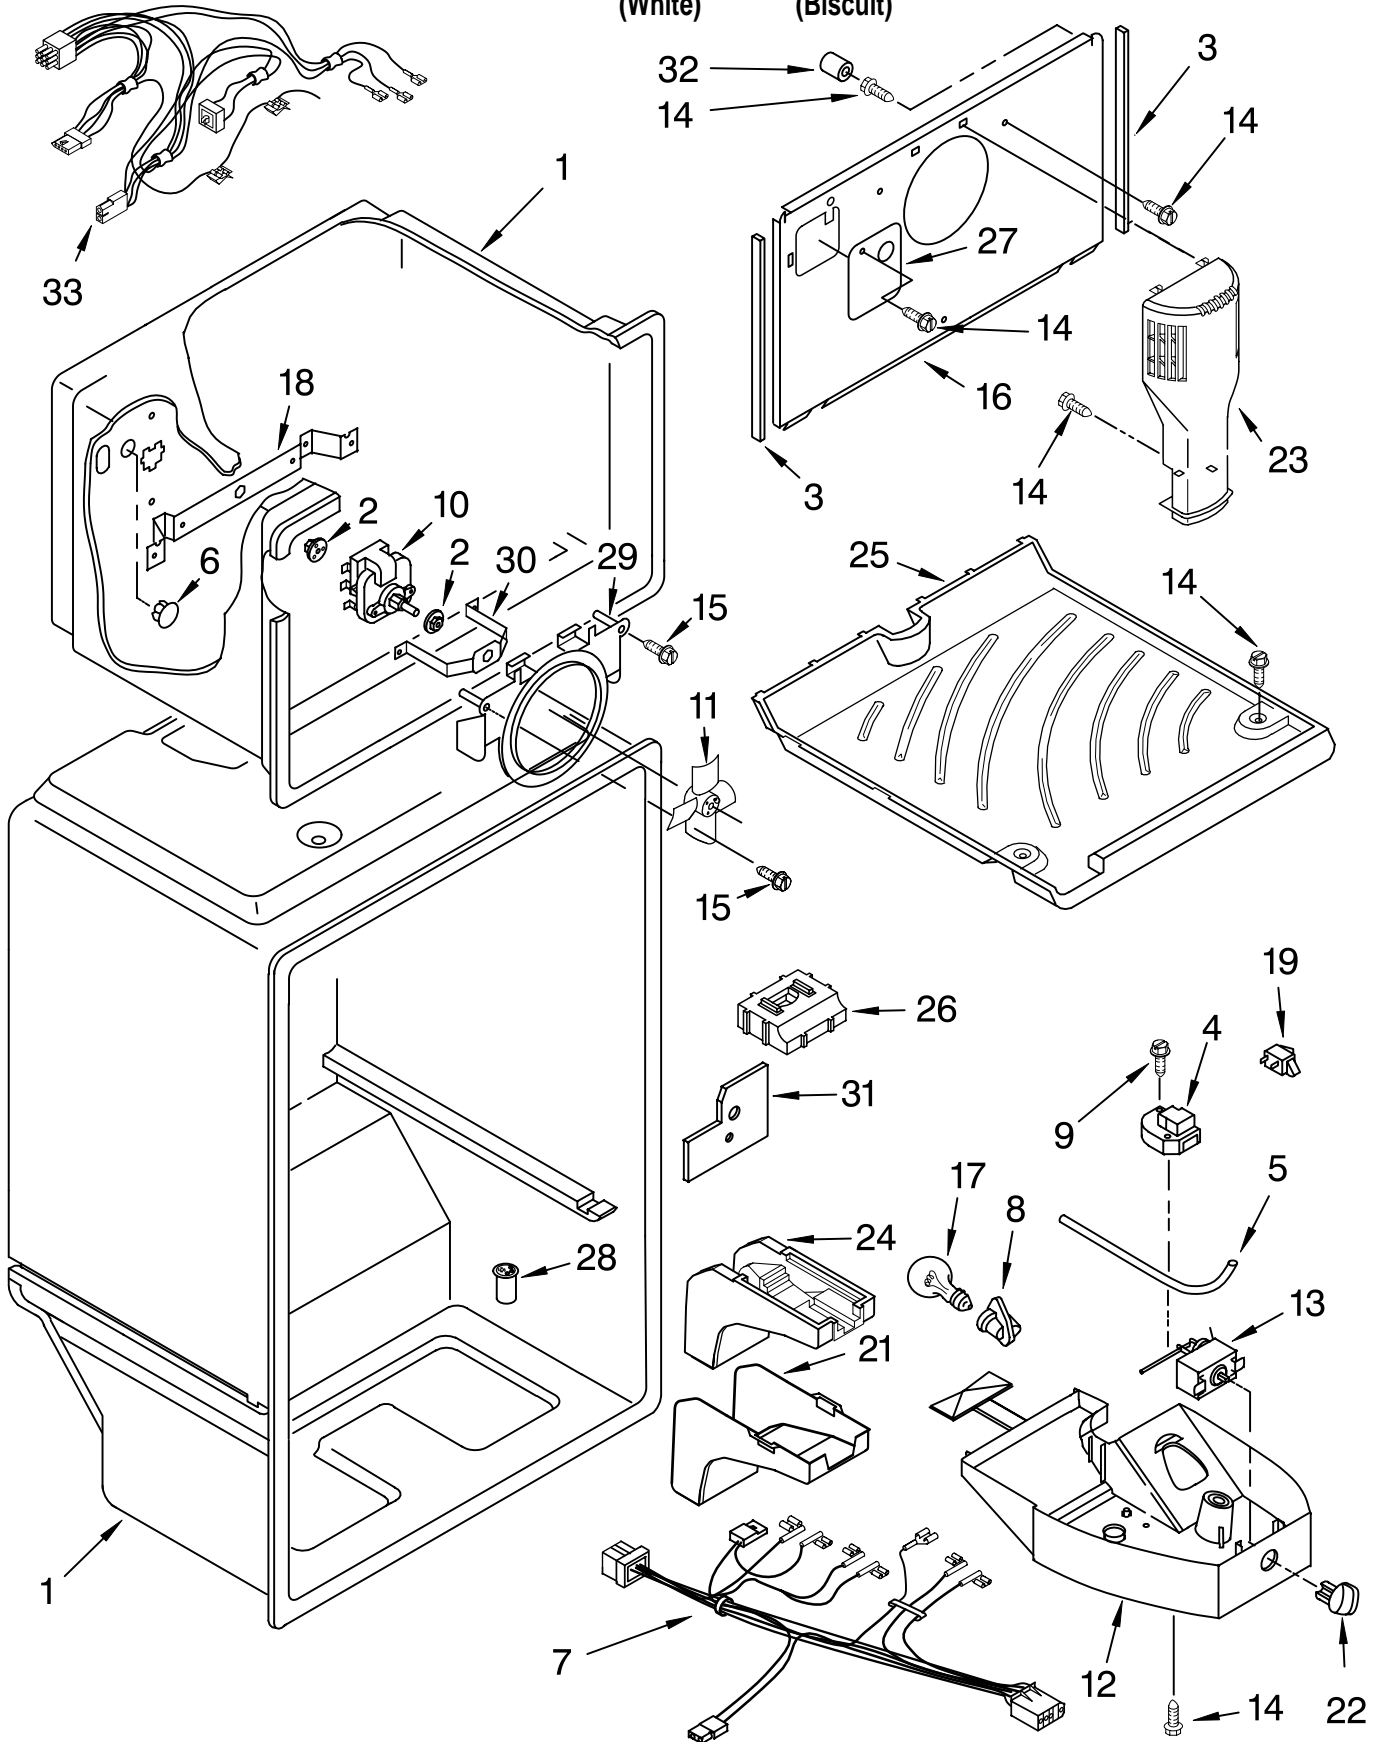

LINER PARTS

For Models: ET1MTKXKQ02, ET1MTKXKT02
(White) (Biscuit)

FOR ORDERING INFORMATION REFER TO PARTS PRICE LIST

LINER PARTS

For Models: ET1MTKXKQ02, ET1MTKXKT02
(White) (Biscuit)

Illus. No.	Part No.	DESCRIPTION
1		Liner (Not a Serviceable Part)
2	2197380	Grommet (2)
3	2221653	Gasket, Evaporator Cover (2)
4	2188376	Defrost Timer
5	2204640	Thermostat, Tube Barrier
6	941839	Hole Plug
7	2221668	Wire Assembly Control Box
8	2162085	Socket, Light (2)
9	98129	Screw (2)
10	2214986	Fan Motor
11	2163777	Fan Blade
12	2218381	Control Box
13	2204605	Thermostat Assy. (Includes Item 5)
14	489478	Screw
15	489464	Screw
16	2201175	Cover, Evaporator
17	2160708	Light Bulb
18	2214976	Bracket Evap. Fan, Rear
19	1118894	Switch, Rocker Arm
21	2176281	Cover, Air Diffuser
22	2202885	Knob, Thermostat
23	2182340	Air Tower
24	2189452	Air Diffuser, Bottom
25	2184617	Freezer Floor
26	2204690	Air Diffuser, Top
27	2205003	Cover, Hole
28	2210509	Valve-Tube, Body
29	2218696	Bracket, Fan Motor
30	2214979	Bracket Evap. Fan, Front
31	2204639	Shield, Heat
32	487996	Cap
33	2219652	Wire Assembly Freezer Compartment