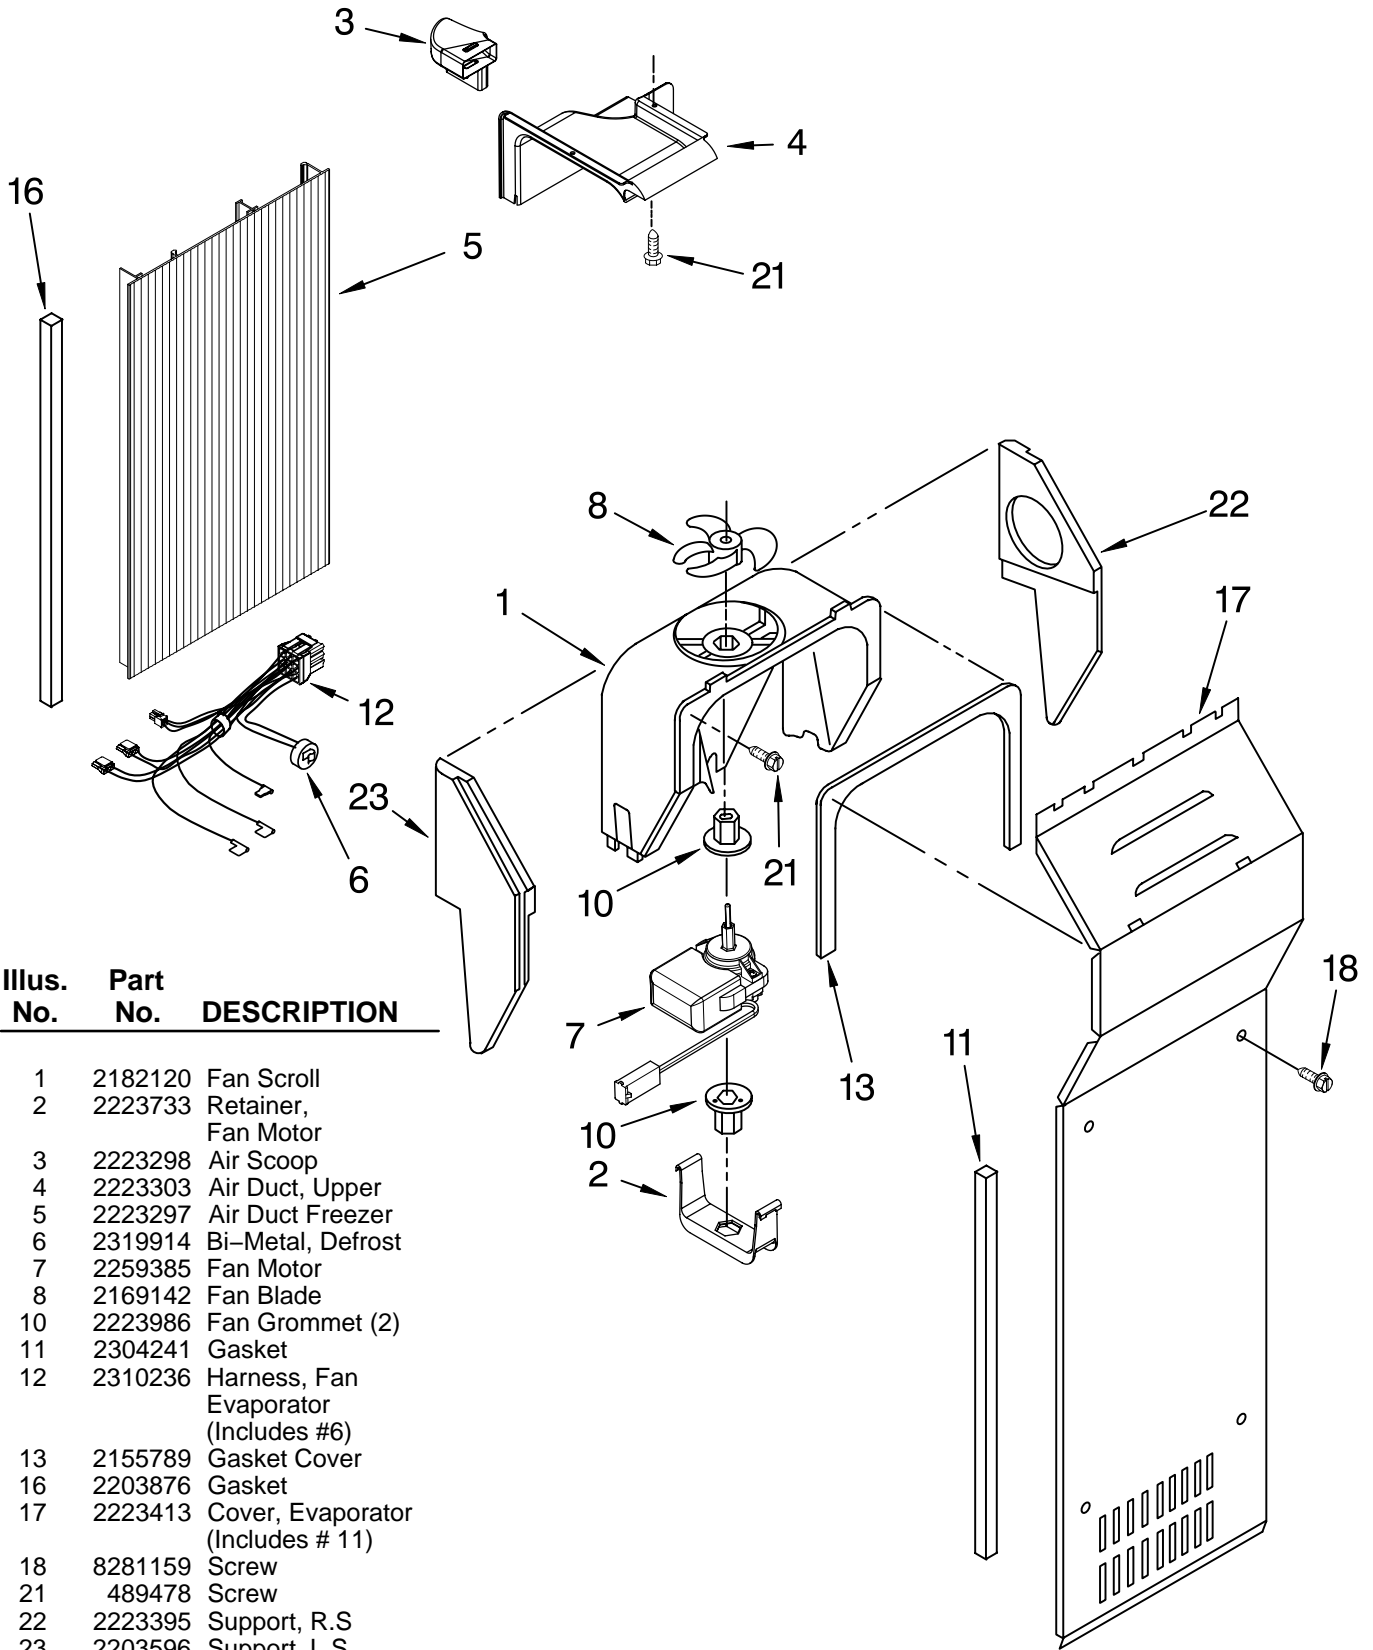

AIR FLOW PARTS

For Models: GC5SHEXNQ04, GC5SHEXNT04, GC5SHEXNB04, GC5SHEXNS04
(White) (Biscuit) (Black) (Stainless Steel)

Illus. No.	Part No.	DESCRIPTION
1	2182120	Fan Scroll
2	2223733	Retainer, Fan Motor
3	2223298	Air Scoop
4	2223303	Air Duct, Upper
5	2223297	Air Duct Freezer
6	2319914	Bi-Metal, Defrost
7	2259385	Fan Motor
8	2169142	Fan Blade
10	2223986	Fan Grommet (2)
11	2304241	Gasket
12	2310236	Harness, Fan Evaporator (Includes #6)
13	2155789	Gasket Cover
16	2203876	Gasket
17	2223413	Cover, Evaporator (Includes # 11)
18	8281159	Screw
21	489478	Screw
22	2223395	Support, R.S
23	2203596	Support, L.S

FOR ORDERING INFORMATION REFER TO PARTS PRICE LIST