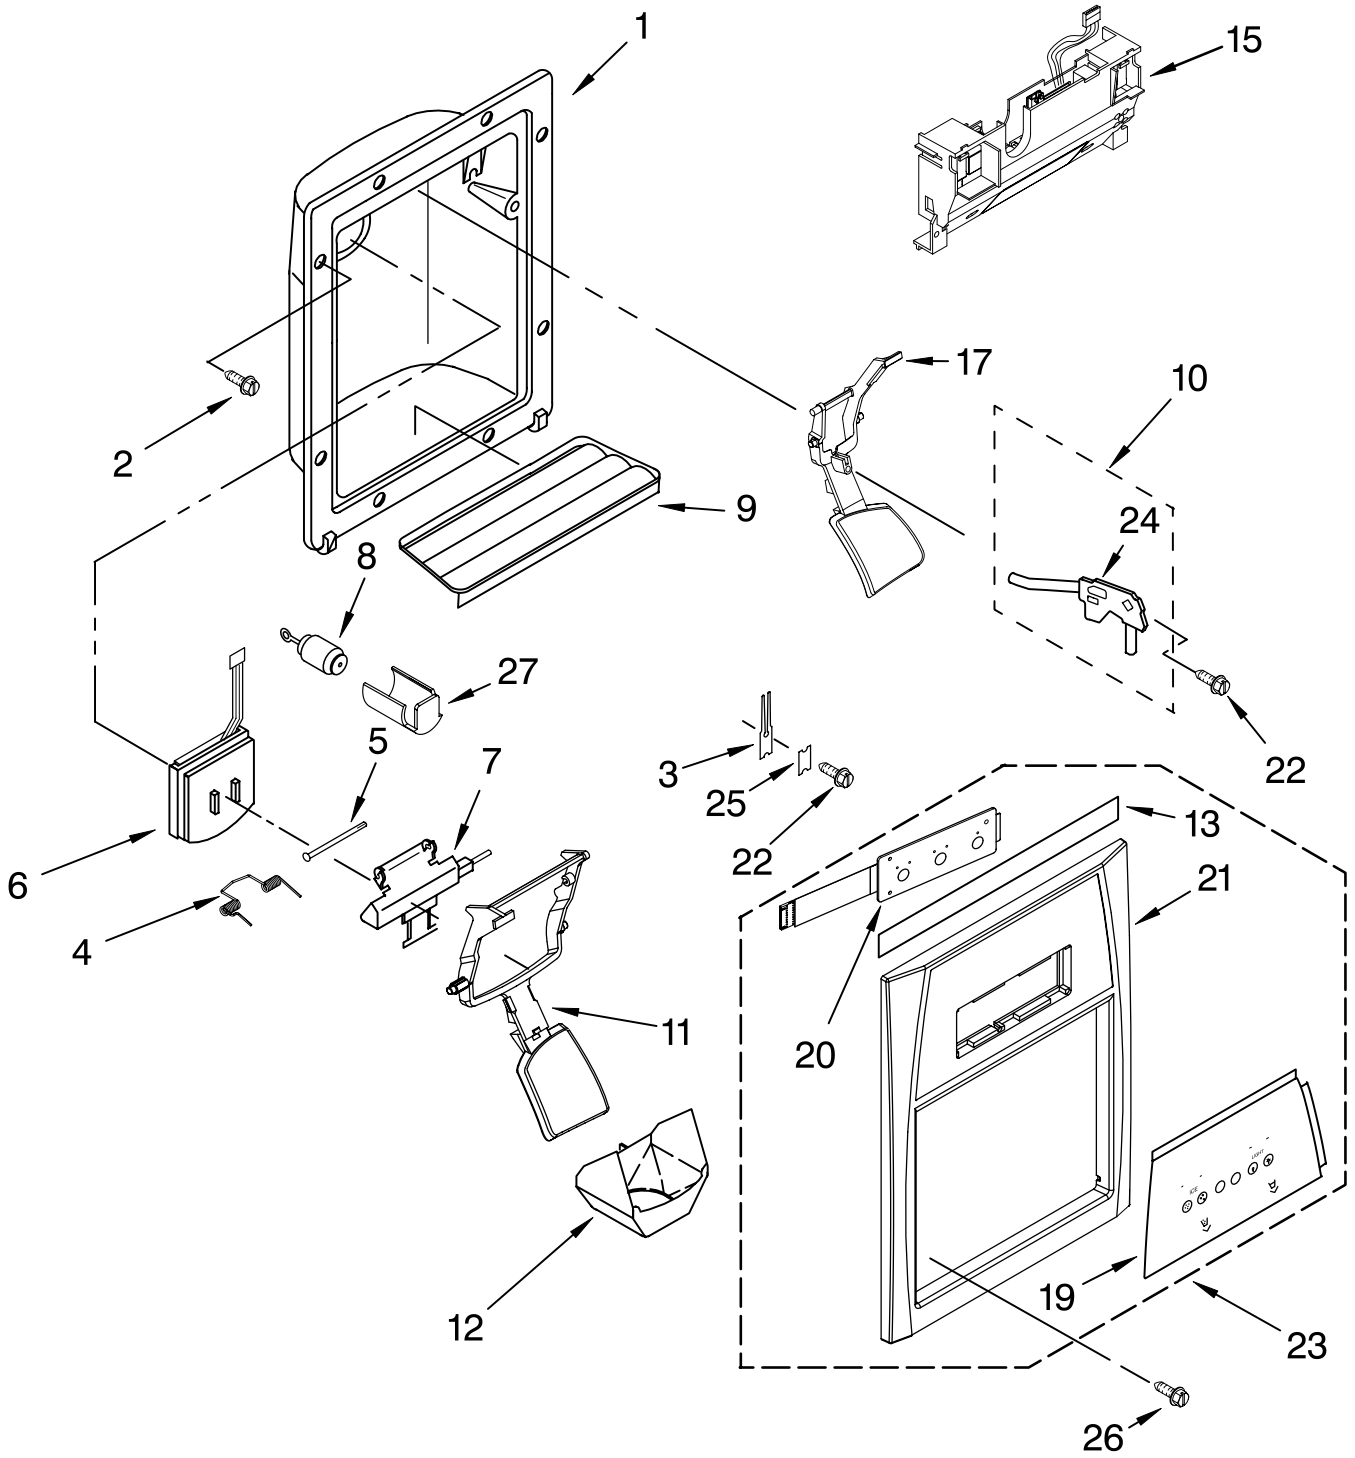

DISPENSER FRONT PARTS

For Models: GC5SHEXNQ04, GC5SHEXNT04, GC5SHEXNB04, GC5SHEXNS04
(White) (Biscuit) (Black) (Stainless Steel)

FOR ORDERING INFORMATION REFER TO PARTS PRICE LIST

DISPENSER FRONT PARTS

For Models: GC5SHEXNQ04, GC5SHEXNT04, GC5SHEXNB04, GC5SHEXNS04
(White) (Biscuit) (Black) (Stainless Steel)

Illus. No.	Part No.	DESCRIPTION
1		Housing, Dispenser (Not Serviced)
2	3196537	Screw
3	2194719	Retainer, Levers
4	2304772	Spring, Torsion
5	2196195	Pin
6	2180353	Door, Ice
7	2304355	Door Mechanism Assembly
8	2205686	Mechanism Delay
9		Grille, Overflow
	2206670W	White
	2206670T	Biscuit
	2206670B	Black
10	2221562	Water Fitting Assembly (Includes Water Tube)
11		Lever, Ice Dispenser
	2255431W	White
	2255431T	Biscuit
	2255431B	Black
12	2180224	Guide, Ice
13	2305571	Gasket
15	2323010	Bracket, Control
17		Lever, Water Dispenser
	2255432W	White
	2255432T	Biscuit
	2255432B	Black
19		Overlay, Front Cover (Not Available, Order #23)
20		LED Display (Not Available, Order #23)
21		Front Cover, Housing (Not Available, Order #23)
22	489000	Screw
23		Front Cover Assembly (Includes Items 13, 19, 20 & 21)
	2224183W	White
	2224183T	Biscuit
	2224183B	Black
24	2304673	Bracket, Dispenser
25	2195051	Strain Relief
26	3400065	Screw
27	2252127	Sleeve, Mechanism

FOR ORDERING INFORMATION REFER TO PARTS PRICE LIST