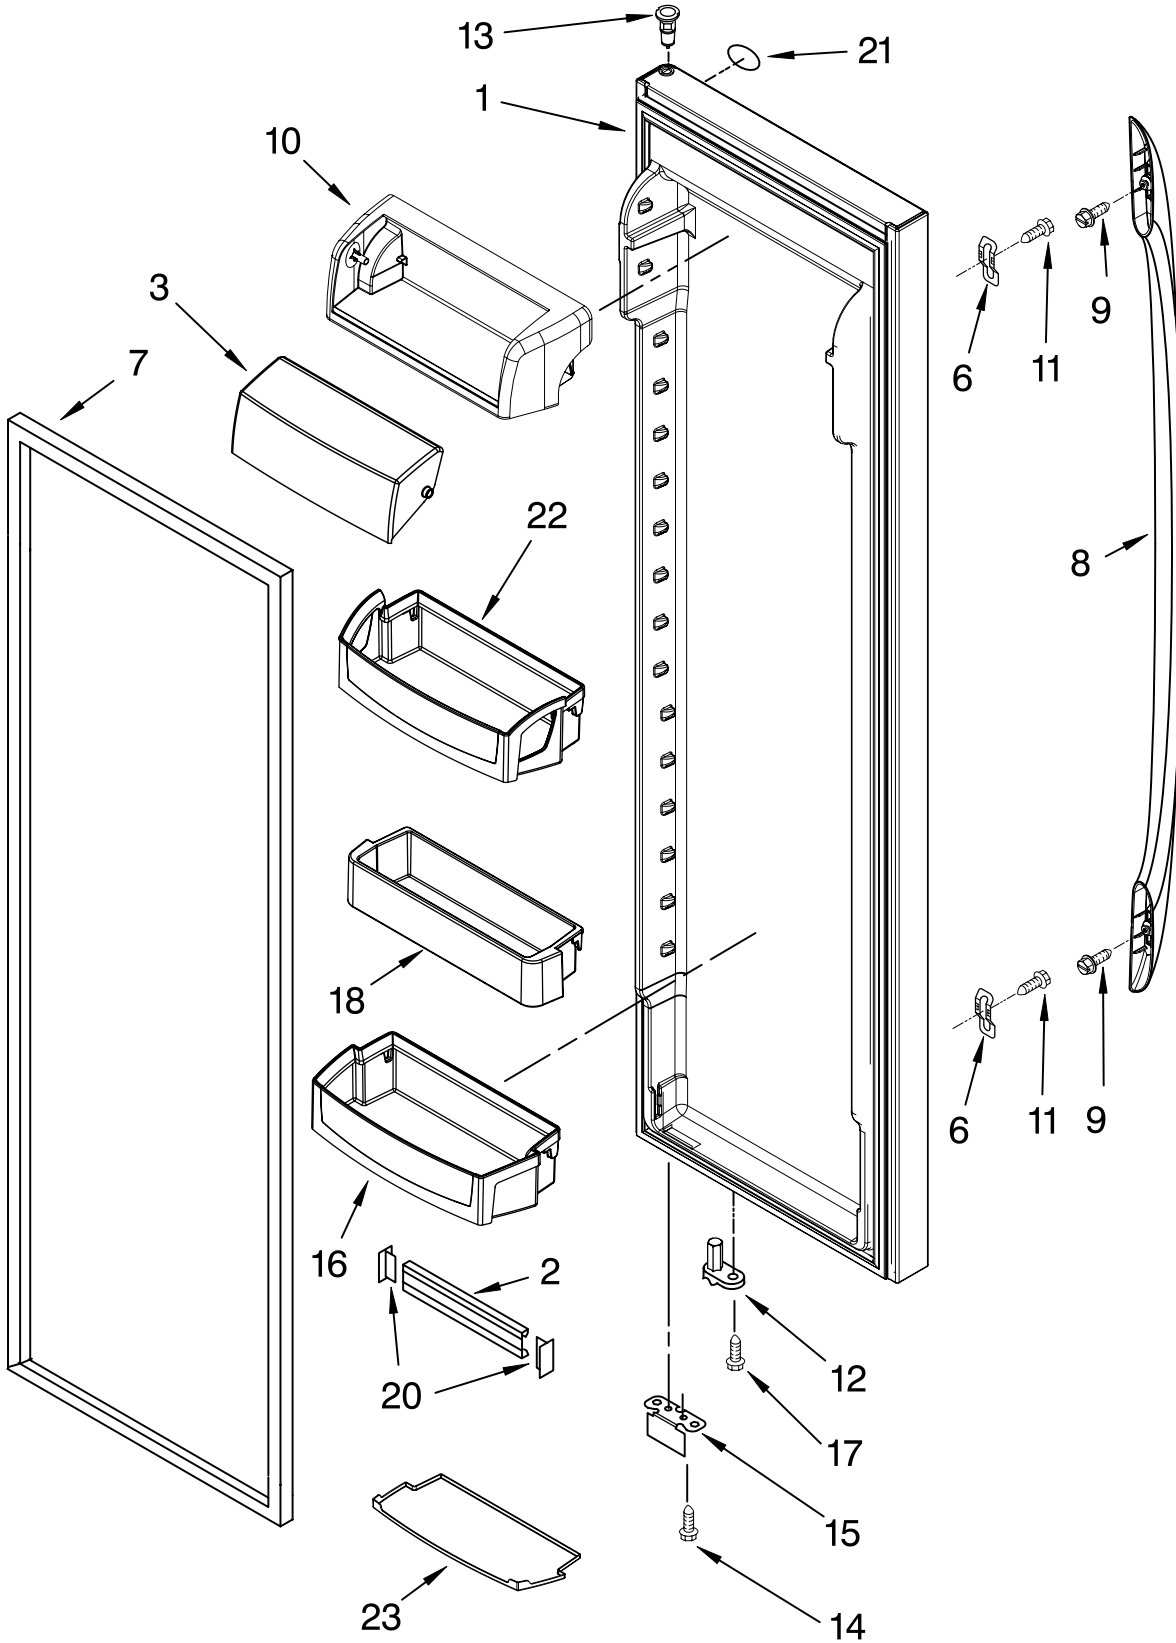

REFRIGERATOR DOOR PARTS

For Models: GC5SHEXNQ04, GC5SHEXNT04, GC5SHEXNB04, GC5SHEXNS04
(White) (Biscuit) (Black) (Stainless Steel)

FOR ORDERING INFORMATION REFER TO PARTS PRICE LIST

REFRIGERATOR DOOR PARTS

For Models: GC5SHEXNQ04, GC5SHEXNT04, GC5SHEXNB04, GC5SHEXNS04
(White) (Biscuit) (Black) (Stainless Steel)

Illus. No.	Part No.	DESCRIPTION
1		Refrigerator Door (Includes #7)
	2307178W	White
	2307178T	Biscuit
	2307178B	Black
	2322200S	Stainless Steel
2	2203087K	Trim, Shelf
3	2255421	Dairy Door
6	2255411	Clip, Mounting
7		Door Gasket, Magnetic
	2223326	Mist Beige
	2223909	Black
8		Handle (Includes #9)
	2305993W	White
	2305993T	Biscuit
	2305993B	Black
9	8533920	Screw
10	2223879	Dairy Compartment
11	489491	Screw
12	2307048	Door Closer, Upper Cam
13	2308091	Thimble, Top
14	489420	Screw
15		Bracket, Door Stop
	2306940	Chrome
	2306940B	Black
16	2223239K	Door Bin (2)
17	3400012	Screw
18	2224173	Door Bin, Shallow
20	2156006K	Plug, Trim
21	2220214	Nameplate
22	2223463K	Door Bin
23	2223464K	Mat (3)