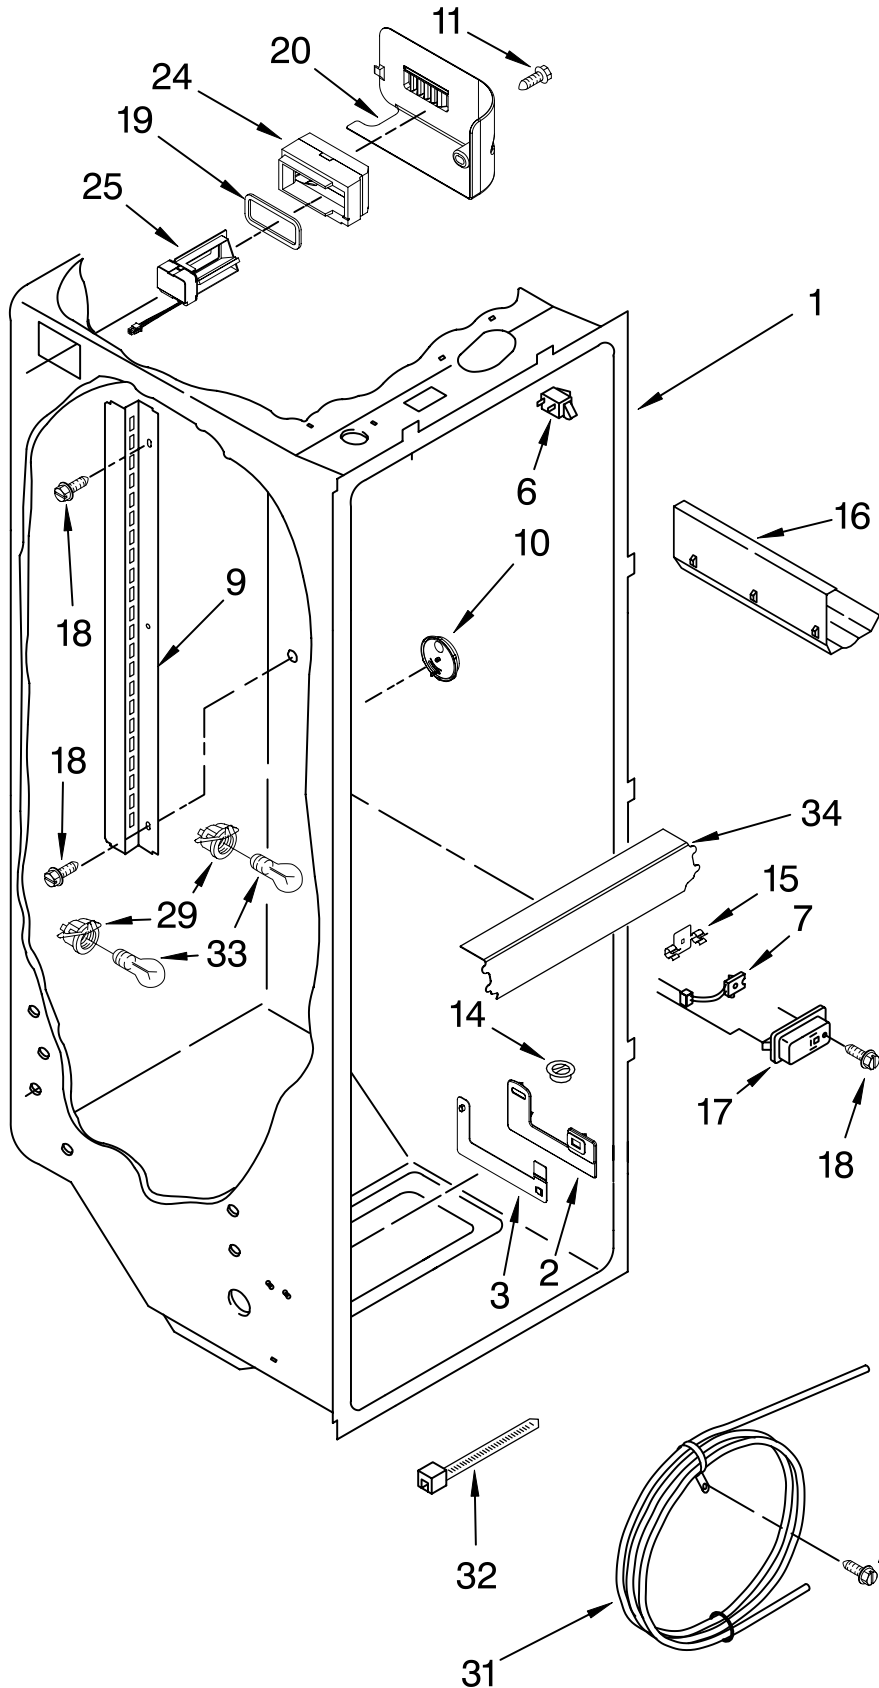

REFRIGERATOR LINER PARTS

For Models: GC5SHEXNQ04, GC5SHEXNT04, GC5SHEXNB04, GC5SHEXNS04
(White) (Biscuit) (Black) (Stainless Steel)

Illus. No.	Part No.	DESCRIPTION
1		Liner (Not A Serviceable Part)
2	2223524	Escutcheon, Meat Pan Control
3	2223339	Slide Meat Pan Control
6	1118894	Switch, Rocker Arm
7	2188820	Thermistor
9	2223456	Ladder, Shelf (2)
10	2261601	Housing, Door Control
11	489084	Screw
14	2171846	Release Valve
15	2209204	Clip, Thermistor
16	2179404K	Rack, Wine & Egg
17	2317105	Cover, Thermistor
18	489478	Screw
19	2304597	Gasket, Air Baffle
20	2223403	Cover, Air Baffle
24	2224076	Air Diffuser Assembly
25	2220377	Air Baffle
29	2162085	Socket
31	2223876	Reservoir
32	2307062	Strap
33	2255743	Light Bulb
34	2223663	Light Lens
37	488280	Screw

FOR ORDERING INFORMATION REFER TO PARTS PRICE LIST