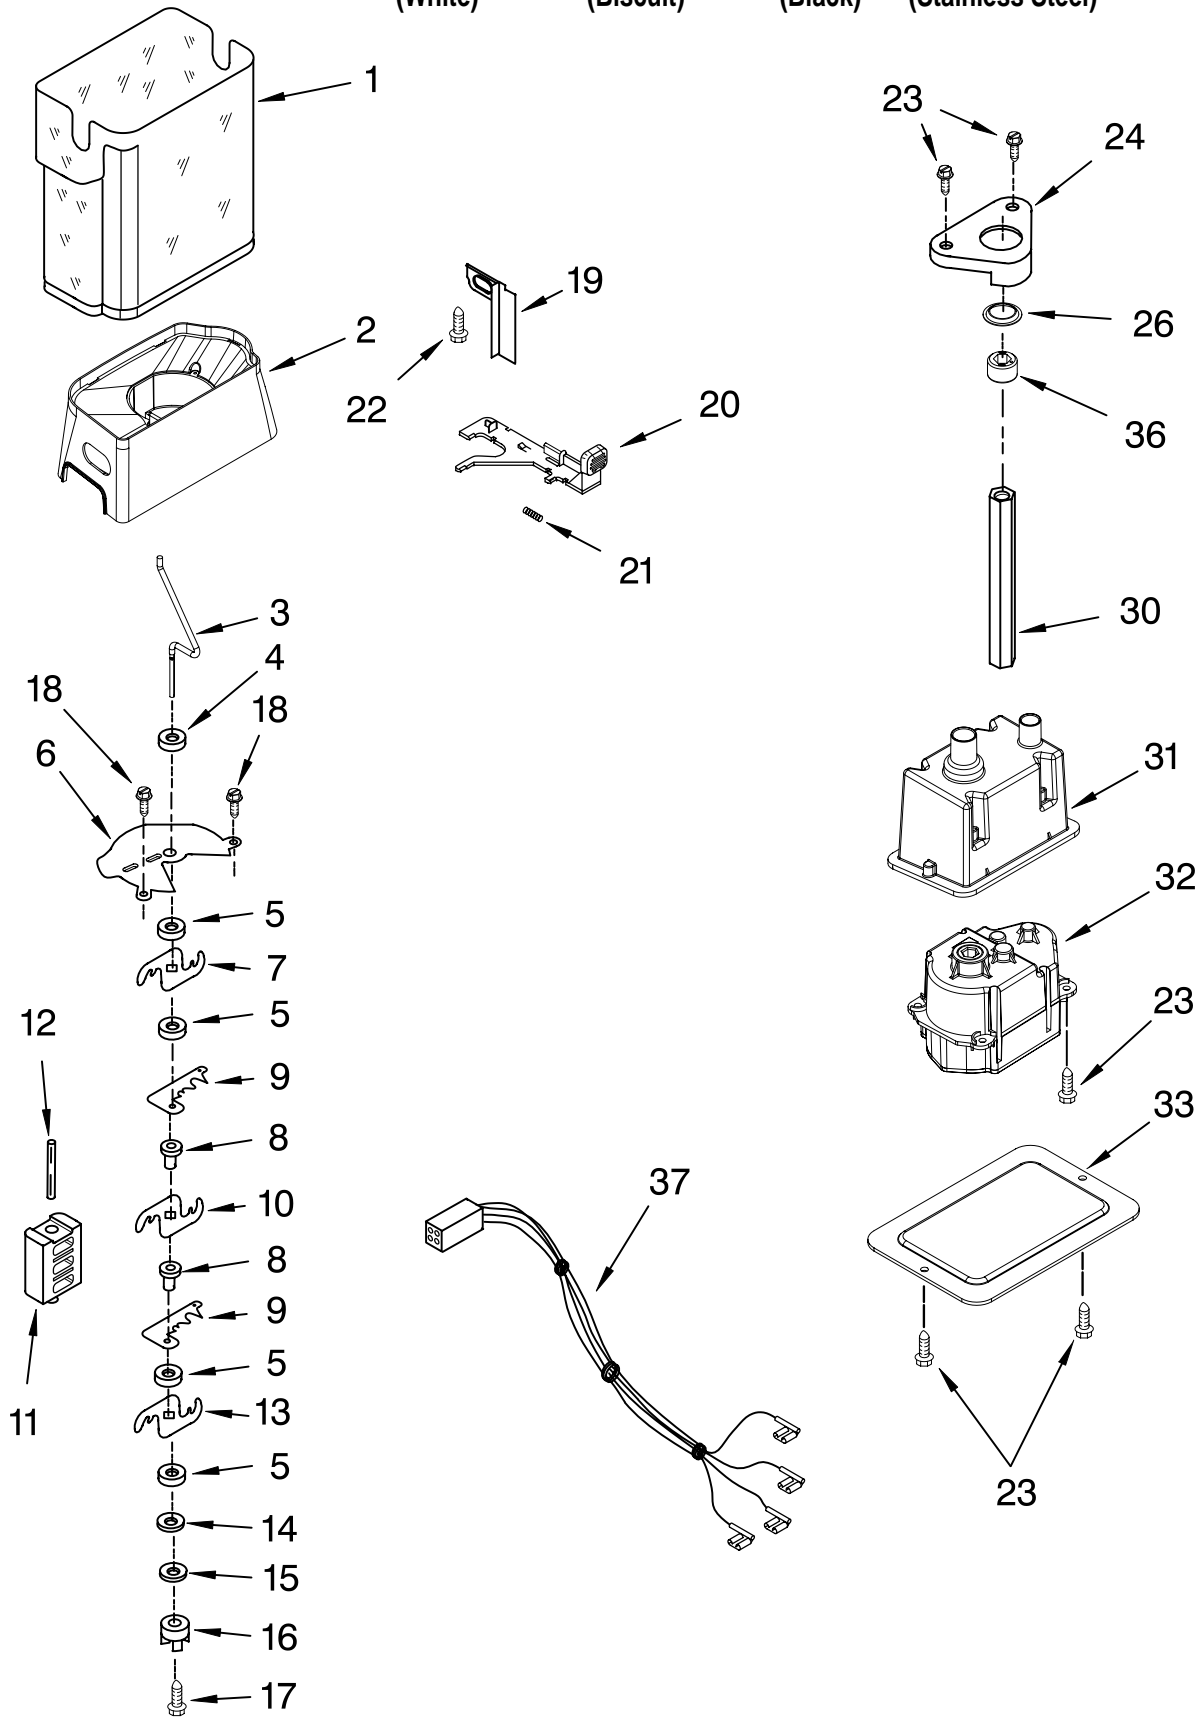

MOTOR AND ICE CONTAINER PARTS

For Models: GC5SHEXNQ04, GC5SHEXNT04, GC5SHEXNB04, GC5SHEXNS04
(White) (Biscuit) (Black) (Stainless Steel)

FOR ORDERING INFORMATION REFER TO PARTS PRICE LIST

MOTOR AND ICE CONTAINER PARTS

For Models: GC5SHEXNQ04, GC5SHEXNT04, GC5SHEXNB04, GC5SHEXNS04
(White) (Biscuit) (Black) (Stainless Steel)

Illus. No.	Part No.	DESCRIPTION
1	2223317	Ice Bin
2	2255574	Crusher Bin
3	2320327	Auger
4	2258220	Washer
5	1119007	Spacer, Flat (4)
6	2255460	Cover, Crusher
7	2257024	Blade, Rotary
8	1119005	Spacer, Step (2)
9	2257020	Blade, Fixed
10	2257023	Blade, Rotary
11	2198602	Block, Blade
12	489229	Roll Pin
13	2257022	Blade, Rotary
14	489235	Washer, Plain
15	2198661	Washer, Coupling
16	2188918	Coupling
17	8281164	Screw
18	3400065	Screw
19	2255575	Button, Bin
20	2212371	Latch, Bin
21	2198608	Spring, Latch
22	2198671	Screw
23	8281163	Screw
24	2188919	Holder
26	2198628	Seal
30	2188916	Drive Shaft
31	2256154	Enclosure, Motor
32	2315547	Dispenser, Motor
33	2212305	Cover
36	2315559	Sleeve, Coupling
37	2187725	Wire Harness, IDI Motor
100	2320333	Ice Container (Complete)

FOR ORDERING INFORMATION REFER TO PARTS PRICE LIST