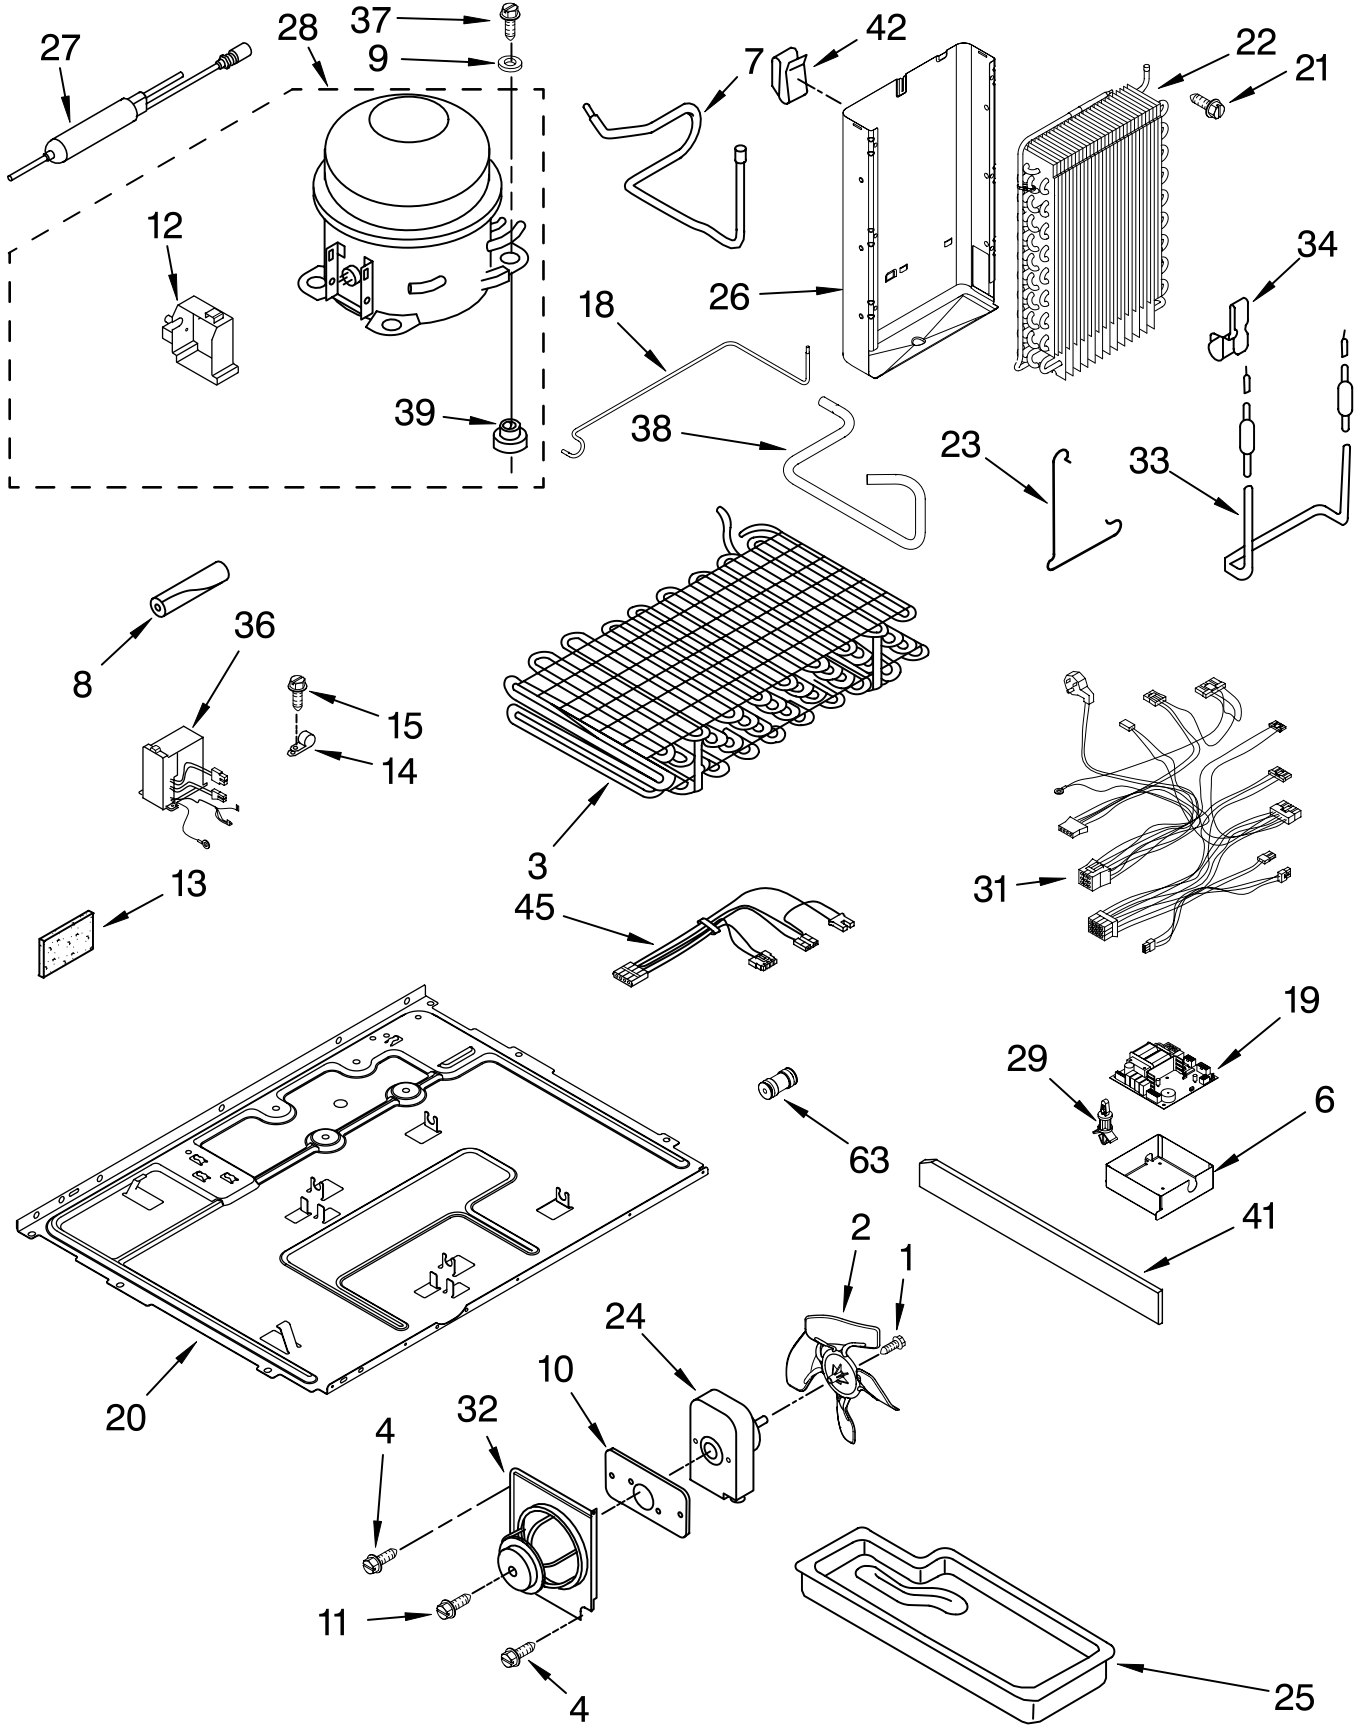

UNIT PARTS

For Models: GC5SHEXNQ04, GC5SHEXNT04, GC5SHEXNB04, GC5SHEXNS04
(White) (Biscuit) (Black) (Stainless Steel)

FOR ORDERING INFORMATION REFER TO PARTS PRICE LIST

UNIT PARTS

For Models: GC5SHEXNQ04, GC5SHEXNT04, GC5SHEXNB04, GC5SHEXNS04
(White) (Biscuit) (Black) (Stainless Steel)

Illus. No.	Part No.	DESCRIPTION	Illus. No.	Part No.	DESCRIPTION	Illus. No.	Part No.	DESCRIPTION
1	777070	Screw	23	2161324	Clamp	Following Parts Not Illustrated and Optional Parts Not Included		
2	2225834	Fan, Blade	24	2188729	Fan, Motor			
3	2223315	Condenser Assembly	25	2223398	Tray, Evaporator			
4	8281197	Screw	26	2224022	Heat Shield			
6	2223703	Housing, Control Board	27	2317845	Drier			
7	2223351	Tube Suction	28	2223801	Compressor (Includes Items 12 & 39)			
8	2161302	Sleeve	29	2223800	Spacer (5)			
9	W10000040	Washer	31	2187849	Harness, Main Control			
10	2301979	Plate, Mounting	32	2224024	Fan, Motor Bracket			
11	8281196	Screw	33	2210737	Heater, Defrost			
12	2215676	Cover, Terminal	34	2304287	Clip	978025		Valve, Access (1/4")
13	2169104	Insulation, Sound	36	2304175	Inverter Box	978026		Valve, Access (5/16")
14	2185788	Clamp, Cable	37	W10000070	Screw	978027		Valve, Access (3/8")
15	488649	Screw	38	2223352	Tube, Discharge	978028		Valve, Access (1/2")
18	2223353	Tube, Condenser to Heat Loop	39		Grommet (4)	978029		Valve, Access (5/8")
19	2307028	Electronic Control		2183042	Production	978030		Valve, Access (3/4")
20	2306932	Baseplate		4387558	Service	876764		Valve, Access (3/16")
21	489478	Screw	41	2223394	Extension, Air Baffle	REFRIGERANT CHARGE 6.00 oz. (R-134A)		
22	2188823	Evaporator	42	2155547	Clip, Heat Shield			
			45	2187737	Unit Harness			
			63	2209709	Connector, Water Tube			

FOR ORDERING INFORMATION REFER TO PARTS PRICE LIST