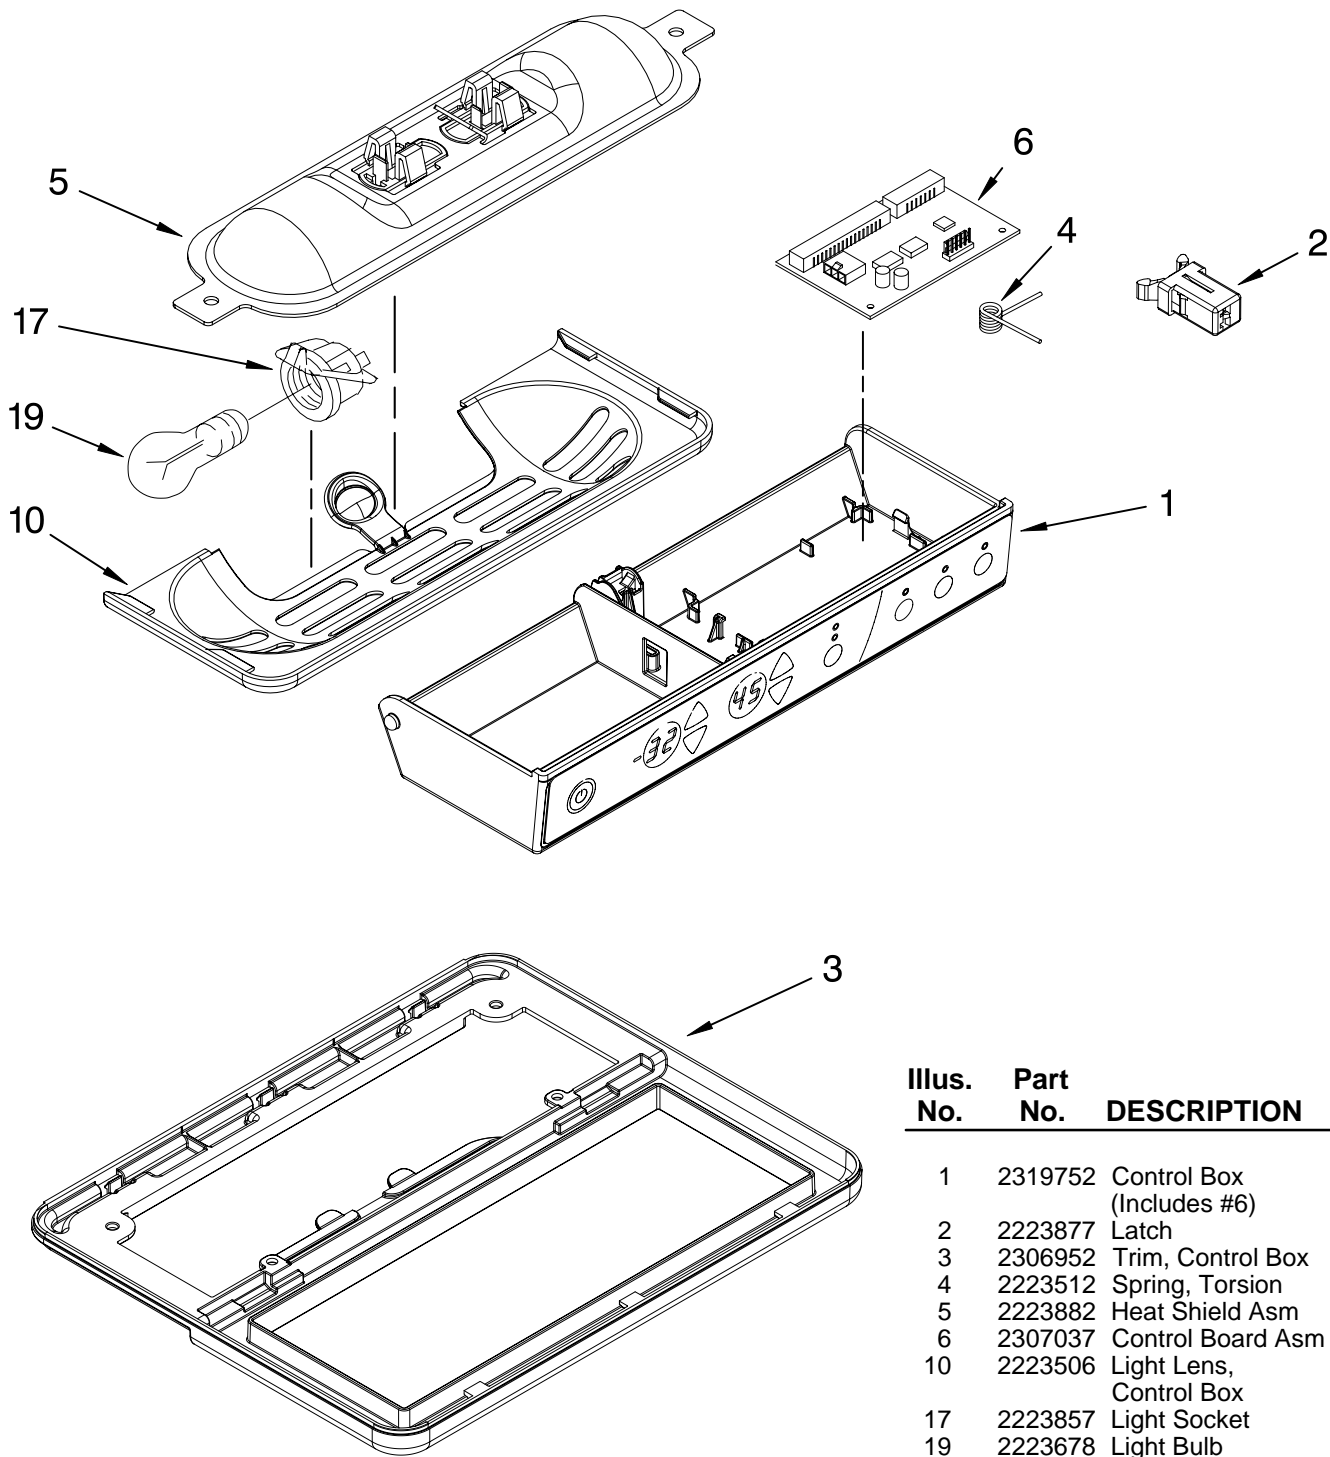

CONTROL PARTS

For Models: GC5SHEXNQ04, GC5SHEXNT04, GC5SHEXNB04, GC5SHEXNS04
(White) (Biscuit) (Black) (Stainless Steel)

Illus. No.	Part No.	DESCRIPTION
1	2319752	Control Box (Includes #6)
2	2223877	Latch
3	2306952	Trim, Control Box
4	2223512	Spring, Torsion
5	2223882	Heat Shield Asm
6	2307037	Control Board Asm
10	2223506	Light Lens, Control Box
17	2223857	Light Socket
19	2223678	Light Bulb

FOR ORDERING INFORMATION REFER TO PARTS PRICE LIST