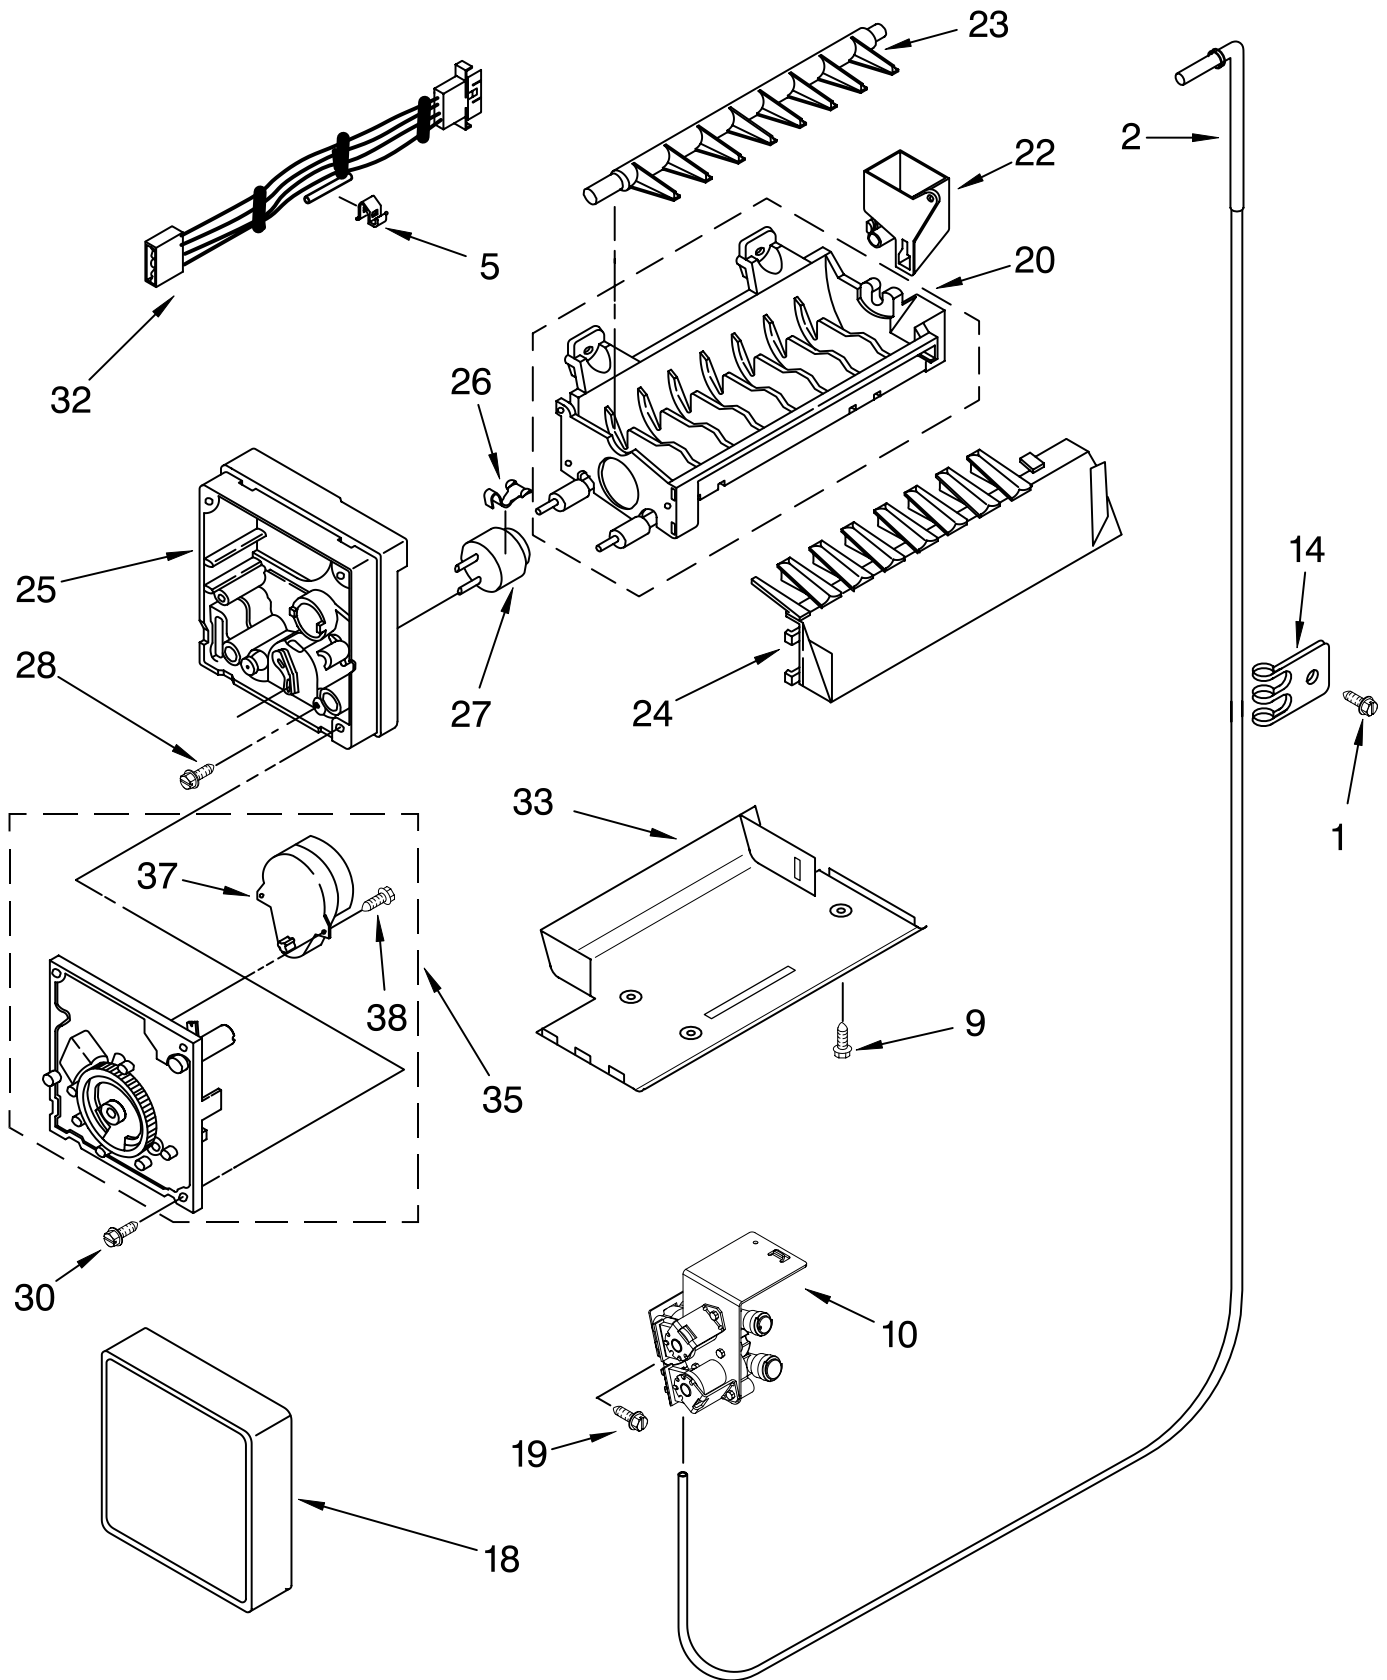

ICEMAKER PARTS

For Models: GC5SHEXNQ04, GC5SHEXNT04, GC5SHEXNB04, GC5SHEXNS04
(White) (Biscuit) (Black) (Stainless Steel)

FOR ORDERING INFORMATION REFER TO PARTS PRICE LIST

ICEMAKER PARTS

For Models: GC5SHEXNQ04, GC5SHEXNT04, GC5SHEXNB04, GC5SHEXNS04
(White) (Biscuit) (Black) (Stainless Steel)

Illus. No.	Part No.	DESCRIPTION
1	489084	Screw
2	2256096	Fitting, Water Tube
5	628379	Clip, Fuse
9	489478	Screw
10	2315533	Water Valve Asm
14	2208136	Tube Clip
18	2174358	Cover
19	488649	Screw
20	628228	Mold & Heater Assembly (Also Order 542638
22	628356	Cup, Water Fill
23	627843	Ejector
24	2198598	Ice Striper
25	2194712	Support
26	2315522	Retainer, Thermostat
27	627985	Thermostat (Also Order 542369 Cement Alumilastic)
28	8533917	Screw
30	489276	Screw
32	2187467	Harness, Wiring
33	2303583	Bracket, Icemaker Mounting
35	626678	Module Assembly (Includes Items 37 & 38)
37	626676	Motor
38	489136	Screw
100	2198597	Icemaker Assembly