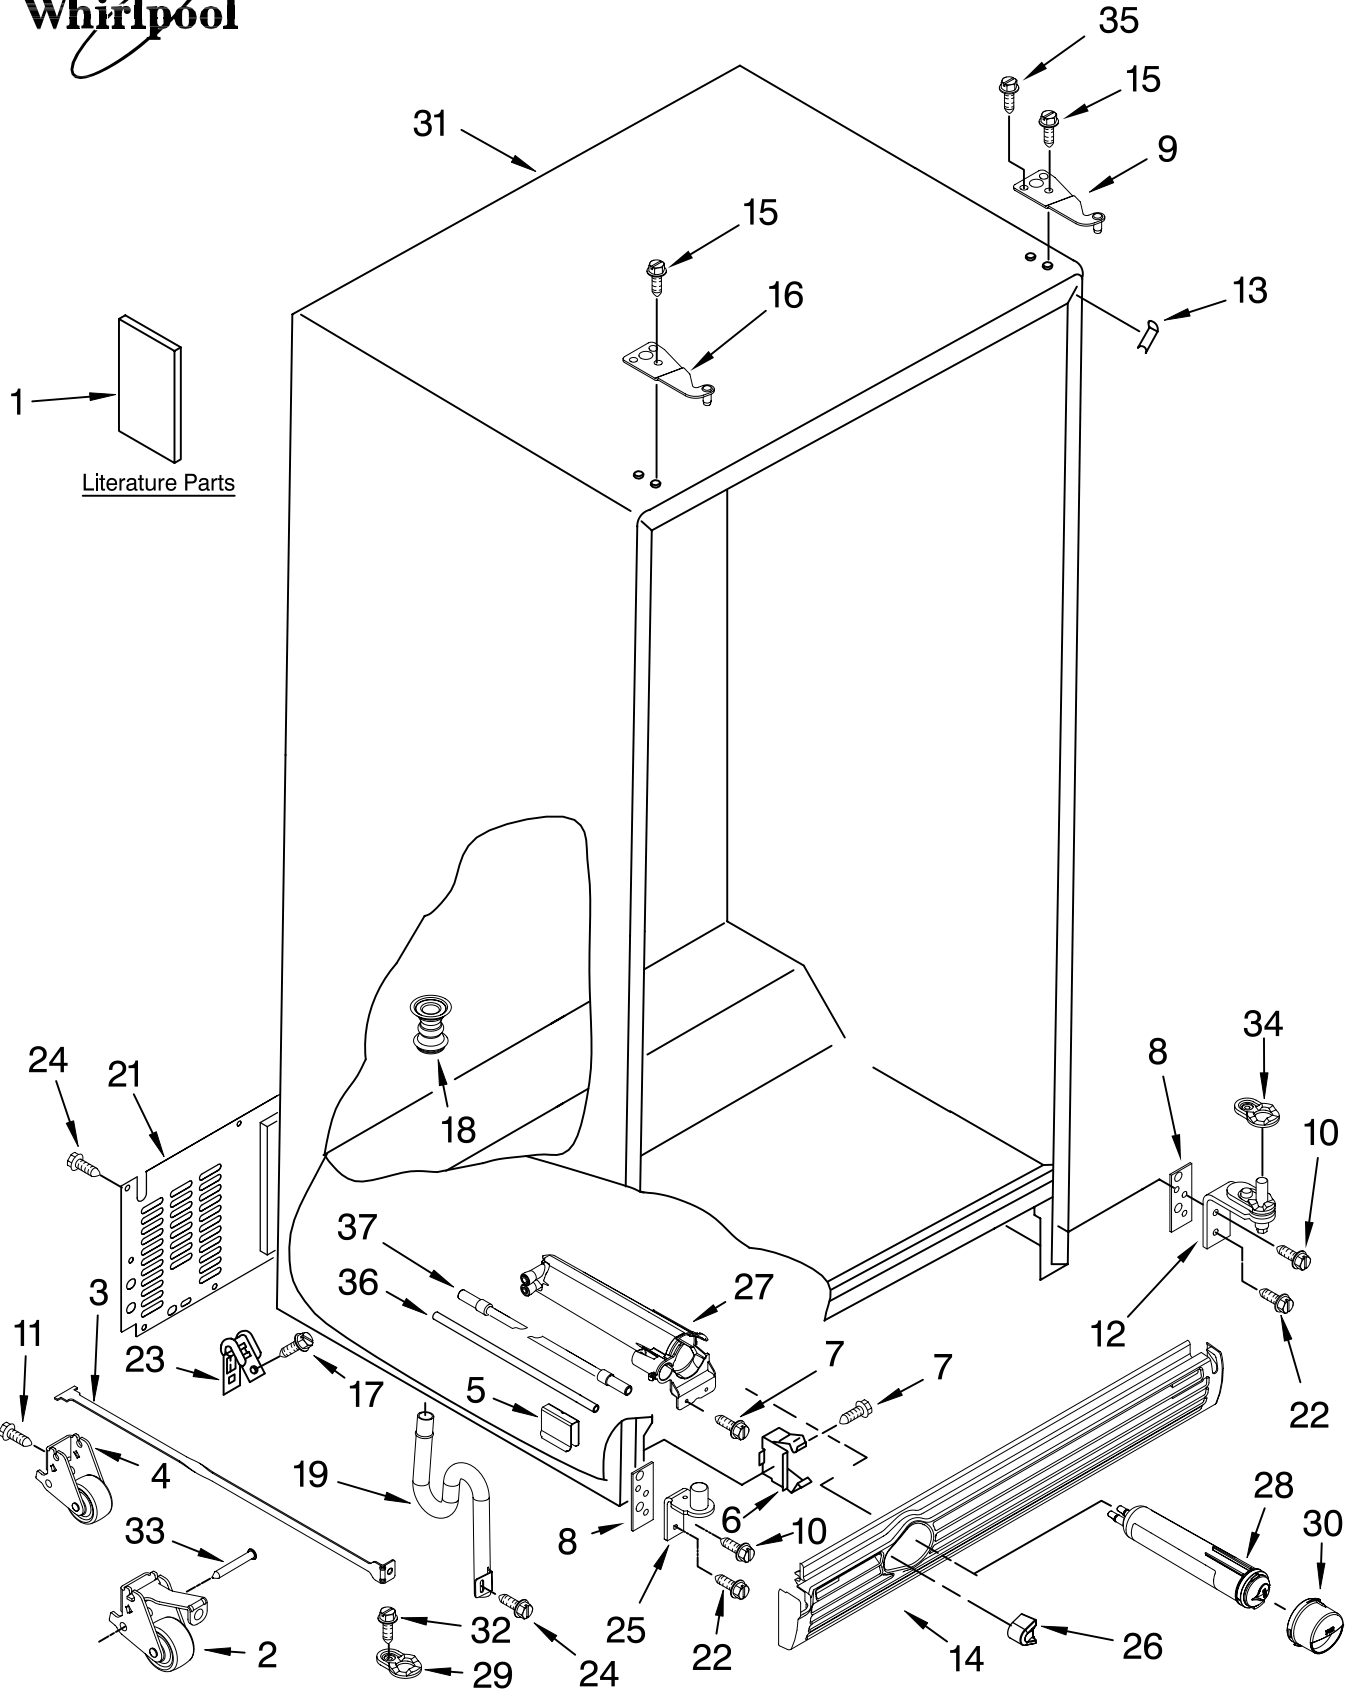

CABINET PARTS

REFRIGERATOR

For Models: GC5SHEXNQ04, GC5SHEXNT04, GC5SHEXNB04, GC5SHEXNS04
(White) (Biscuit) (Black) (Stainless Steel)

Literature Parts

FOR ORDERING INFORMATION REFER TO PARTS PRICE LIST

CABINET PARTS

For Models: GC5SHEXNQ04, GC5SHEXNT04, GC5SHEXNB04, GC5SHEXNS04
(White) (Biscuit) (Black) (Stainless Steel)

Illus. No.	Part No.	DESCRIPTION	Illus. No.	Part No.	DESCRIPTION	Illus. No.	Part No.	DESCRIPTION
1		Literature Parts	12	2307179	Hinge Assembly, Bottom-RC	26		Button, Water Filter
	2318582	Use & Care Guide					2260503W	White
	2223419	Service & Wiring Sheet	13		Filler, Wrapper		2260503T	Biscuit
	2318633	Energy Guide		2223893W	White		2260503B	Black
	2220407	Modular Ice maker Service Sheet		2223893T	Biscuit	27	2260526	Housing, Water Filter
	2223996	Installation Instructions	14		Grille			
		Front Roller Asm		2322206W	White	28	4396710	Water Filter
2		Left Side		2322206T	Biscuit	29	2307051	Door Closer, FC
	2306950	Right Side		2322206B	Black	30		Cap, Water Filter
	2306951	Strap, Roller	15	3400108	Screw		2260518W	White
3	2223263	Roller, Rear (2)	16		Hinge, Top FC		2260518T	Biscuit
4	2306949	Clip, Retainer (4)		2307007W	White		2260518B	Black
5	2223388	Clip, Grille		2307007T	Biscuit	31		Cabinet (Not A Serviceable Part)
6	2155013	Screw	17	489464	Screw	32	489483	Screw
7	489478	Shim	18	940139	Drain Fitting	33	2223387	Pin, Roller (4)
8	2223545	Hinge Top, RC	19	2254566	Tube, Extension	34	2307049	Door Closer (RC)
9		White	21	2223409	Cover, Unit	35	3400858	Screw
	2307008W	Biscuit	22	489483	Screw	36	2224020	Tube, Filter Outlet
	2307008T	Black	23	549193	Clamp, Service Cord	37	2319868	Tube, Filter Inlet
10	3400113	Screw	24	489084	Screw			
11	3400243	Screw	25	2307152	Hinge Assembly, Bottom-FC (Includes 29 & 32)