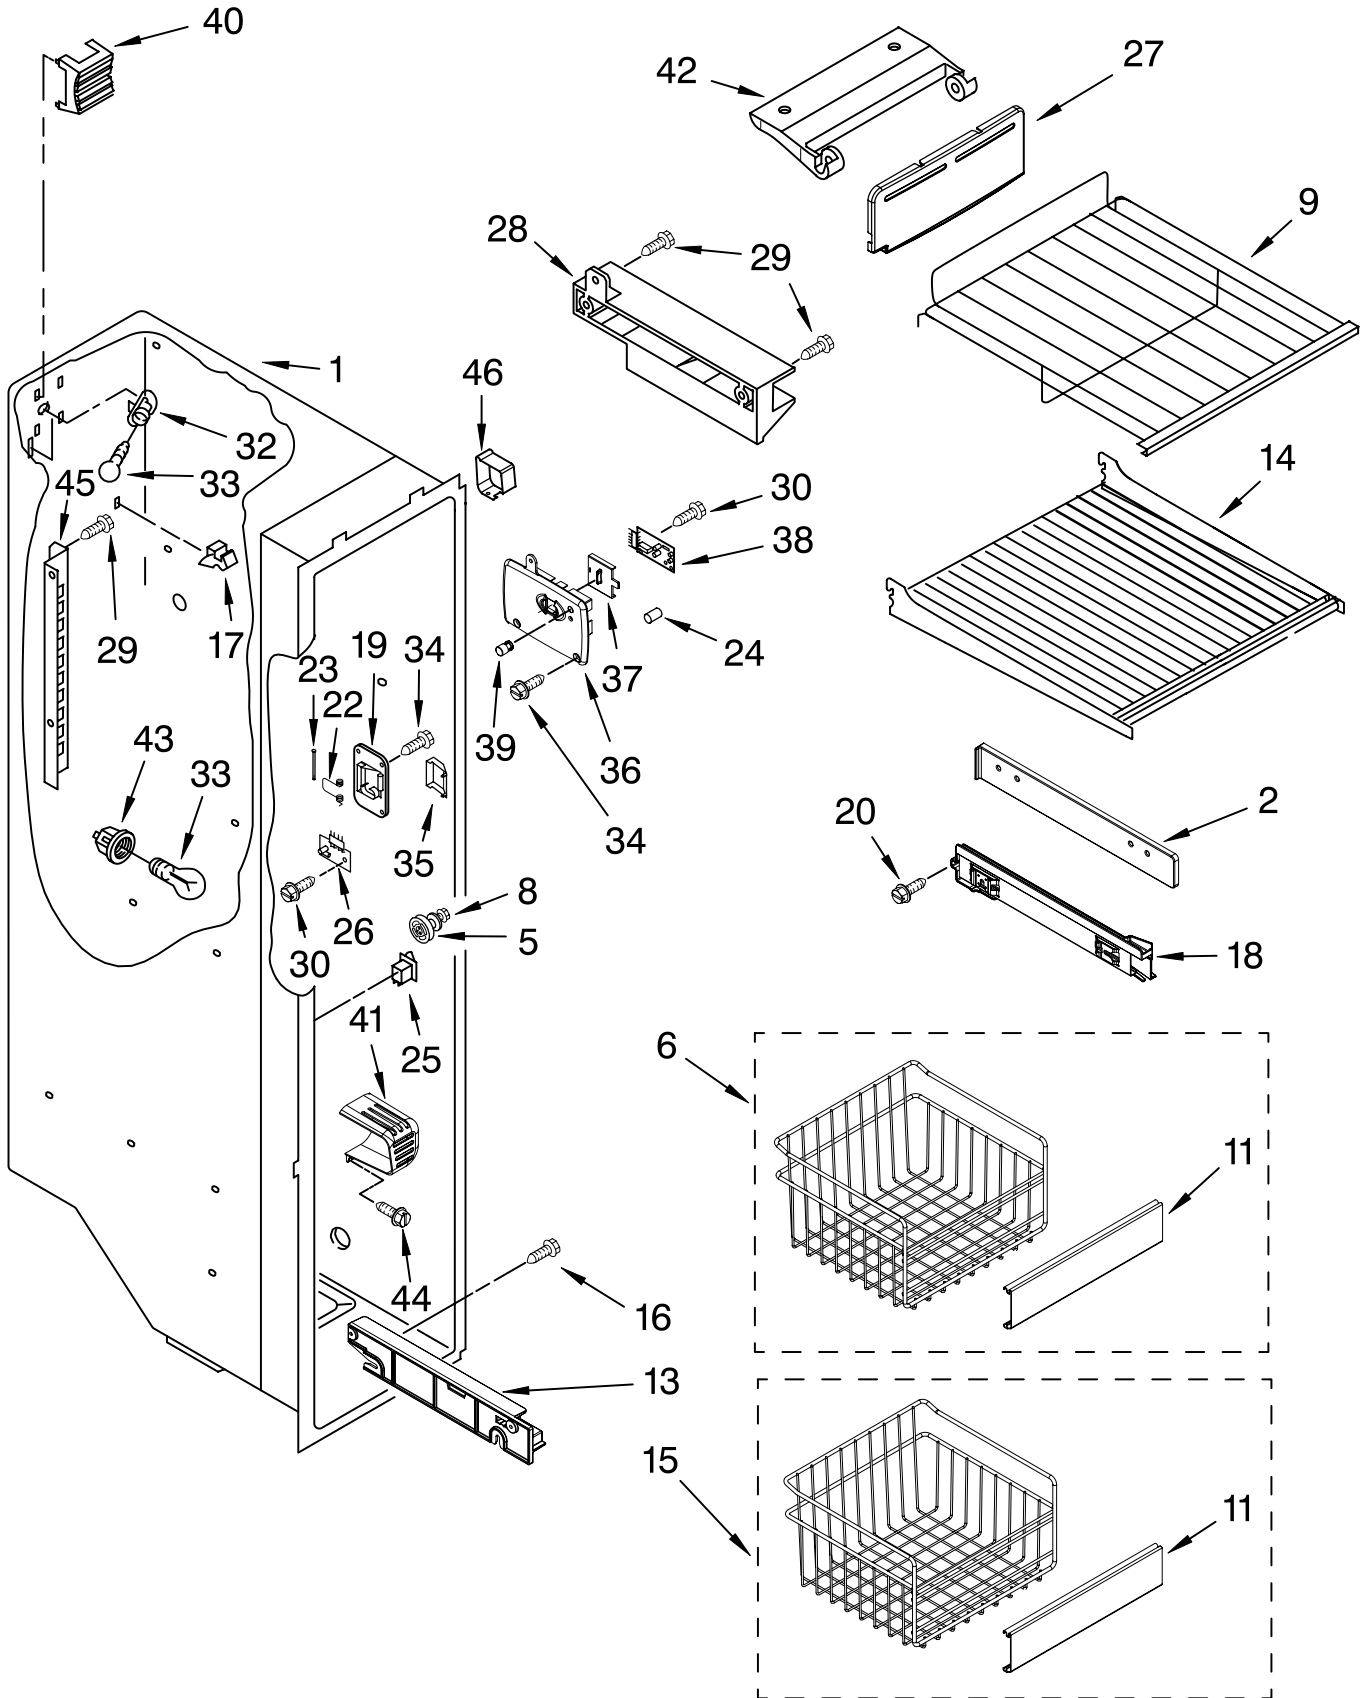

FREEZER LINER PARTS

For Models: GC5SHEXNQ04, GC5SHEXNT04, GC5SHEXNB04, GC5SHEXNS04
(White) (Biscuit) (Black) (Stainless Steel)

FOR ORDERING INFORMATION REFER TO PARTS PRICE LIST

FREEZER LINER PARTS

For Models: GC5SHEXNQ04, GC5SHEXNT04, GC5SHEXNB04, GC5SHEXNS04
(White) (Biscuit) (Black) (Stainless Steel)

Illus. No.	Part No.	DESCRIPTION	Illus. No.	Part No.	DESCRIPTION	Illus. No.	Part No.	DESCRIPTION
1		Liner (Not A Serviceable Part)	19	2223991	Cover, Emitter	34	8281185	Screw
2	2223777	Spacer, Slide (2)	20	8534064	Screw	35	2198633	Flipper
5	2196483	Stud Assembly	22	2198635	Spring	36	2255558	Cover, Receiver
6	2223690	Basket, Deep (2)	23	2198634	Pin	37	2255562	Slide, Ice Maker Shut Off
8	8281158	Screw	24	2198665	Tube, P.C. Board	38	2255114	P.C. Board, Receiver
9	2223500	Shelf Assembly, Cantilever (2)	25	1115373	Switch, Rocker Arm	39	2198643	Lens
11	2223782	Front, Basket	26	2220398	P.C. Board	40	2198589	Light Shield
13		Shelf Track	27	2223321	Cover, Ice Maker	41	2212340	Light Lens
	2223787	Right Side	28		Slide, Ice Maker Mounting	42	2198641	Bracket, Ice Maker Cover
	2223788	Left Side		2212321	Right Side	43	2155597	Socket, Light
14	2223681	Shelf, Fixed		2306900	Left Side	44	3400893	Screw
15	2223692	Basket, Lower	29	489478	Screw	45		Ladder
16	486298	Screw	30	489214	Screw		2223414	Left Side
17	842534	Clip, Air Duct (2)	32	2162085	Light Socket		2223415	Right Side
18		Glide Assembly, Basket (2)	33	2255743	Light Bulb	46	2303378	Shield, Wiring
	2301544	Right Side						
	2301545	Left Side						

FOR ORDERING INFORMATION REFER TO PARTS PRICE LIST