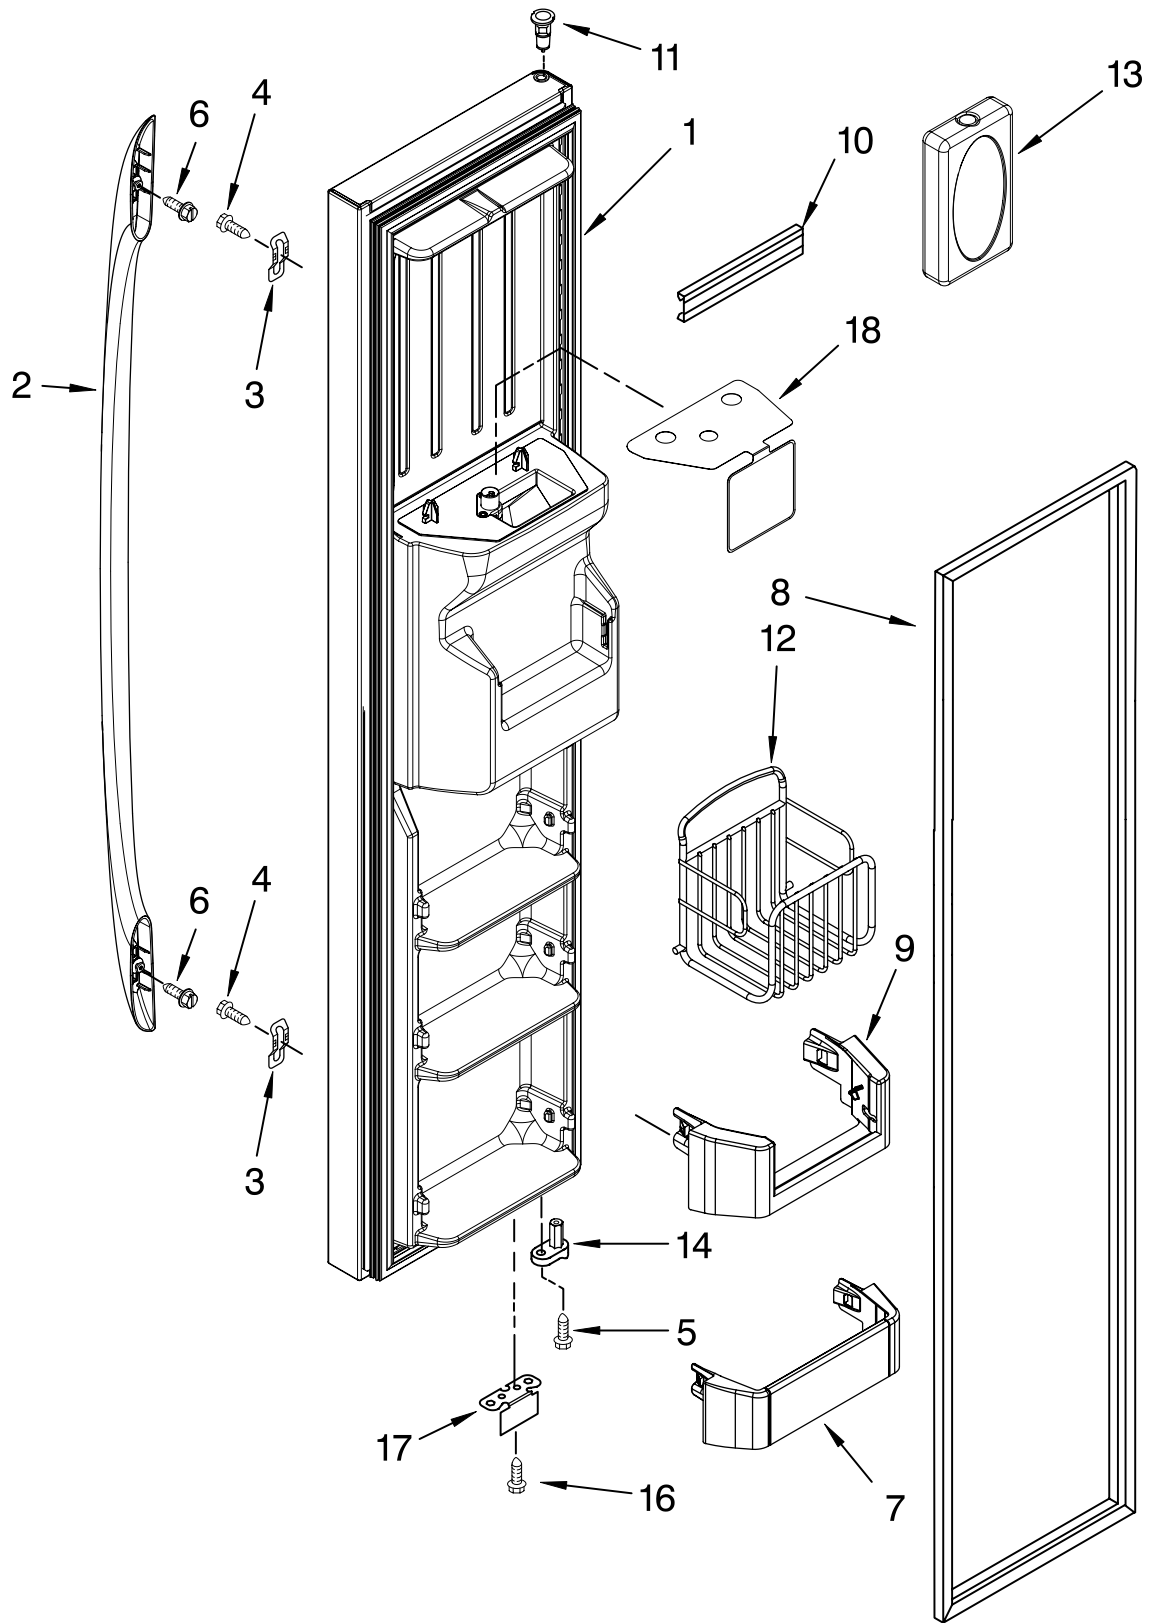

FREEZER DOOR PARTS

For Models: GC5SHEXNQ04, GC5SHEXNT04, GC5SHEXNB04, GC5SHEXNS04
(White) (Biscuit) (Black) (Stainless Steel)

FOR ORDERING INFORMATION REFER TO PARTS PRICE LIST

FREEZER DOOR PARTS

For Models: GC5SHEXNQ04, GC5SHEXNT04, GC5SHEXNB04, GC5SHEXNS04
(White) (Biscuit) (Black) (Stainless Steel)

Illus. No.	Part No.	DESCRIPTION
1		Freezer Door (Includes #8 And Dispenser Front Parts)
	2320113W	White
	2320113T	Biscuit
	2320113B	Black
	2320122SB	Stainless Steel
2		Handle (Includes #6)
	2305993W	White
	2305993T	Biscuit
	2305993B	Black
3	2255411	Clip, Mounting
4	489491	Screw
5	3400012	Screw
6	8533920	Screw
7	2171157K	Shelf Bin
8		Door Gasket, Magnetic
	2223325	Mist Beige
	2223910	Black
9	2223334	Trivet, Tilt-Out (2)
10	2219982	Trim, Door Shelf
11	2308091	Thimble, Top
12	2304309	Basket, Tilt-Out (2)
13	2255459K	Bottle,Ice Pack
14	2307050	Door Closer, Upper Cam
16	489420	Screw
17		Bracket, Door Stop
	2306940	Chrome
	2306940B	Black
18	2304895	Barrier, Safety

FOR ORDERING INFORMATION REFER TO PARTS PRICE LIST