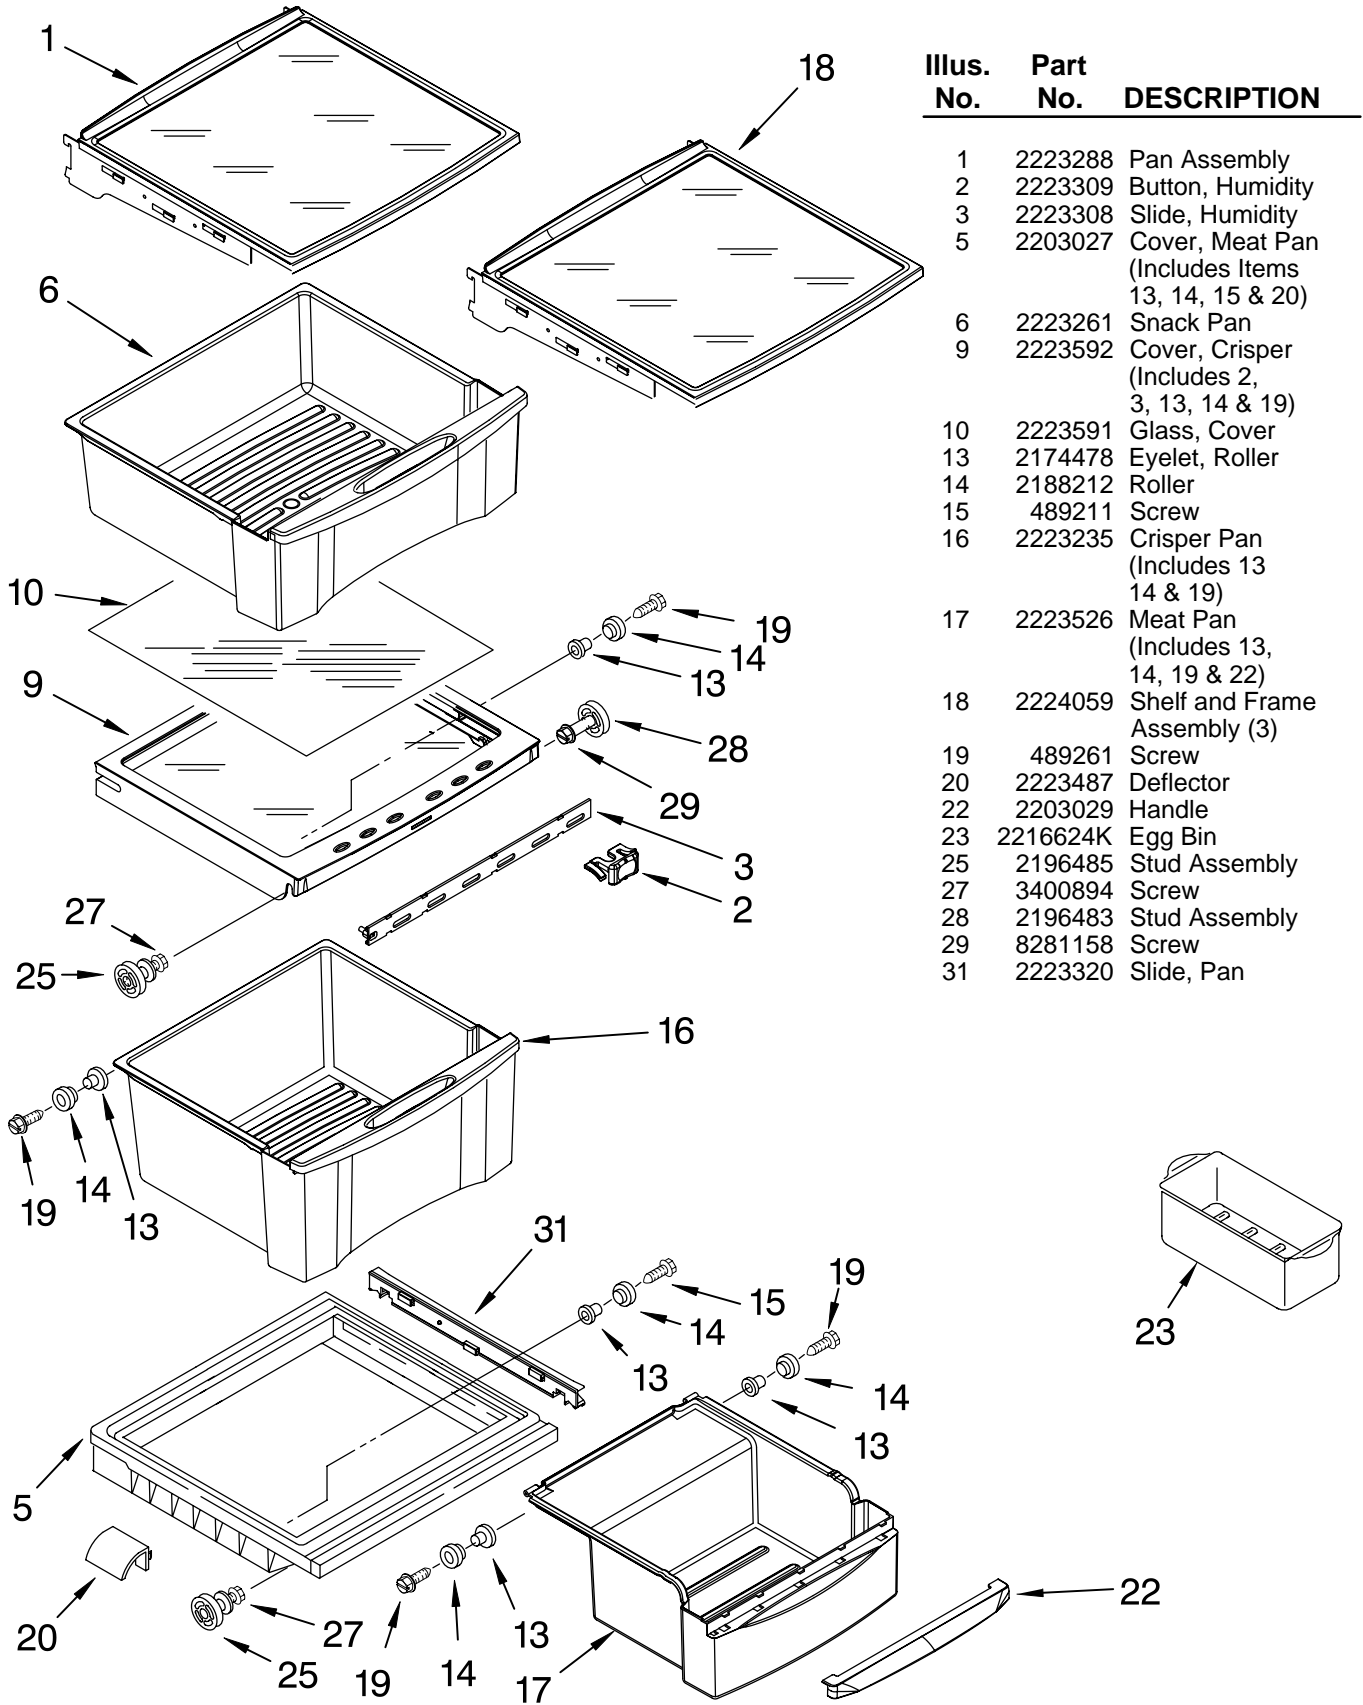

REFRIGERATOR SHELF PARTS

For Models: GC5SHEXNQ04, GC5SHEXNT04, GC5SHEXNB04, GC5SHEXNS04
(White) (Biscuit) (Black) (Stainless Steel)

Illus. No.	Part No.	DESCRIPTION
1	2223288	Pan Assembly
2	2223309	Button, Humidity
3	2223308	Slide, Humidity
5	2203027	Cover, Meat Pan (Includes Items 13, 14, 15 & 20)
6	2223261	Snack Pan
9	2223592	Cover, Crisper (Includes 2, 3, 13, 14 & 19)
10	2223591	Glass, Cover
13	2174478	Eyelet, Roller
14	2188212	Roller
15	489211	Screw
16	2223235	Crisper Pan (Includes 13, 14 & 19)
17	2223526	Meat Pan (Includes 13, 14, 19 & 22)
18	2224059	Shelf and Frame Assembly (3)
19	489261	Screw
20	2223487	Deflector
22	2203029	Handle
23	2216624K	Egg Bin
25	2196485	Stud Assembly
27	3400894	Screw
28	2196483	Stud Assembly
29	8281158	Screw
31	2223320	Slide, Pan

FOR ORDERING INFORMATION REFER TO PARTS PRICE LIST