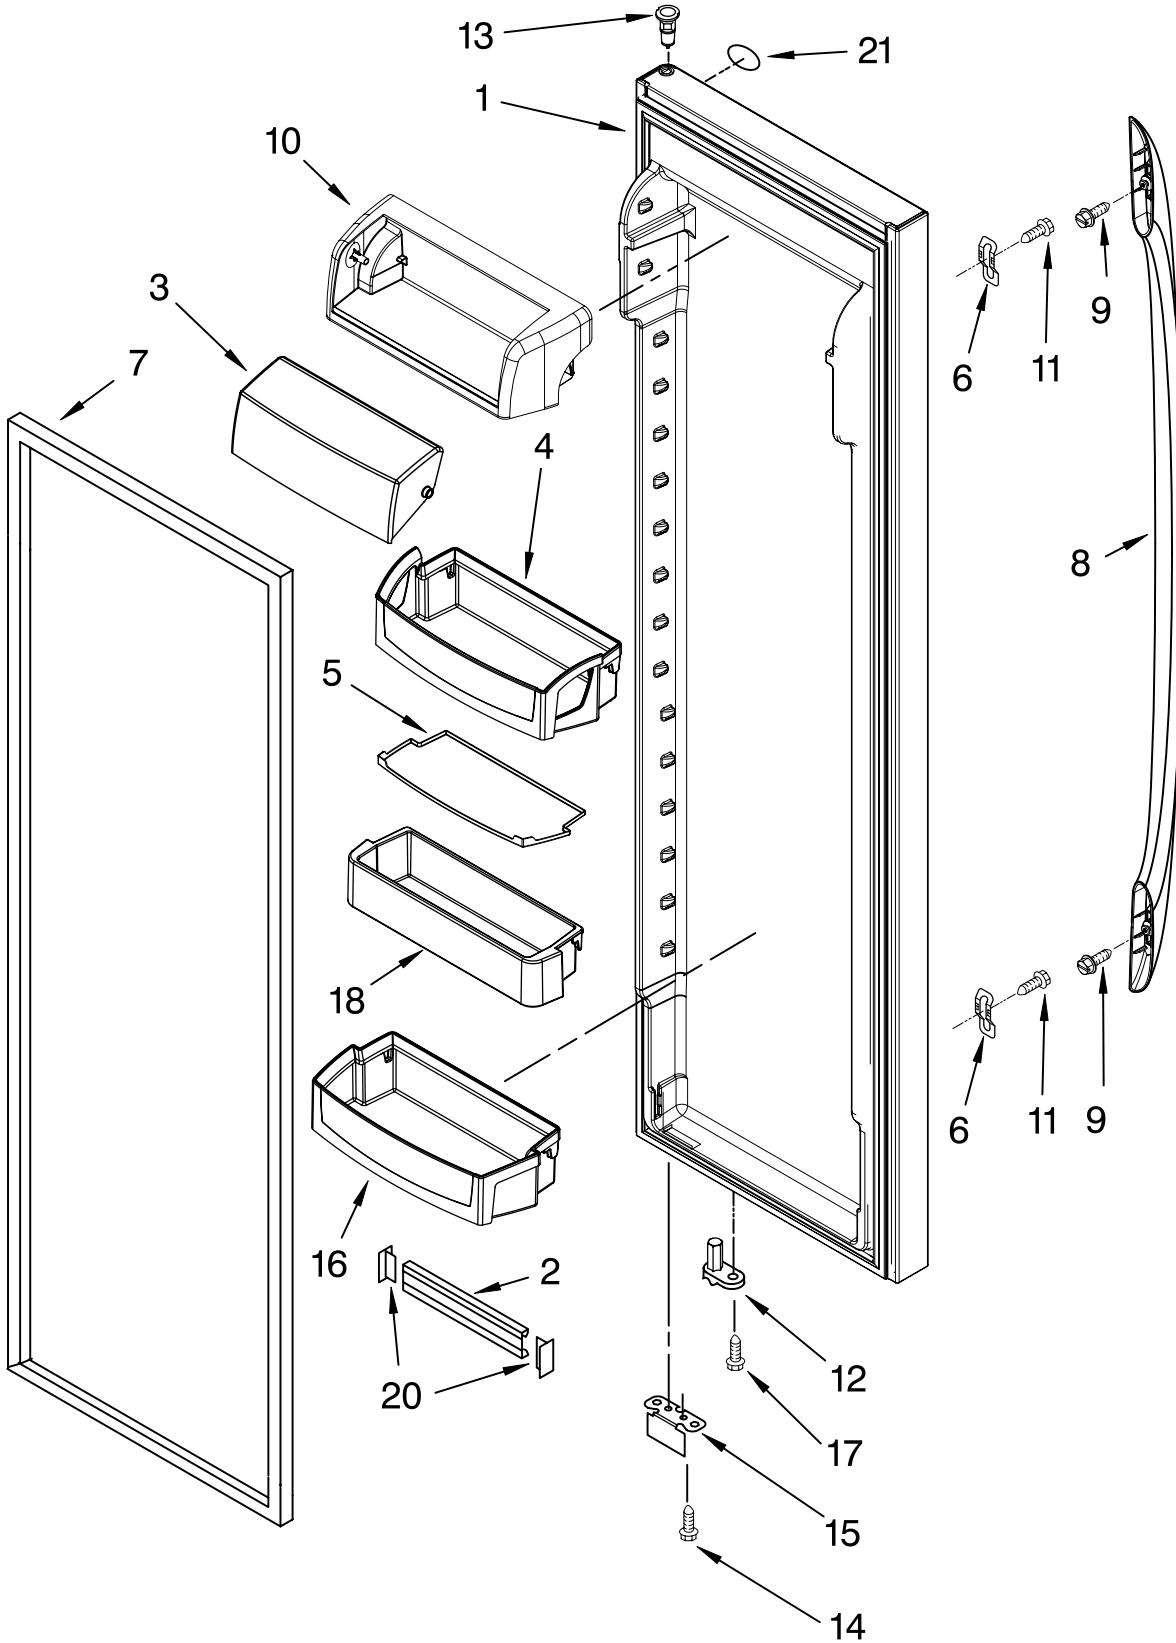

REFRIGERATOR DOOR PARTS

For Models: GC3SHEXNQ01, GC3SHEXNT01, GC3SHEXNB01, GC3SHEXNS01
(White) (Biscuit) (Black) (Stainless Steel)

FOR ORDERING INFORMATION REFER TO PARTS PRICE LIST

REFRIGERATOR DOOR PARTS

For Models: GC3SHEXNQ01, GC3SHEXNT01, GC3SHEXNB01, GC3SHEXNS01
(White) (Biscuit) (Black) (Stainless Steel)

Illus. No.	Part No.	DESCRIPTION
1		Refrigerator Door (Includes #7)
	2223835W	White
	2223835T	Biscuit
	2223835B	Black
	2224132S	Stainless Steel
2	2203087K	Trim, Shelf
3	2255421	Dairy Door
4	2223463K	Door Bin
5	2223464K	Mat, Bin (3)
6	2255411	Clip, Mounting
7		Door Gasket, Magnetic
	2223841	Mist Beige
	2223911	Black
8		Handle (Includes #9)
	2313351W	White
	2313351T	Biscuit
	2313351B	Black
9	8533920	Screw
10	2223879	Dairy Compartment
11	489491	Screw
12	2182178	Door Closer, Upper Cam
13	2308091	Thimble, Top
14	489420	Screw
15		Bracket, Door Stop
	2306940	Chrome
	2306940B	Black
16	2223239K	Door Bin (2)
17	3400012	Screw
18	2224173	Door Bin, Shallow
20	2156006K	Plug, Trim
21	2220214	Nameplate