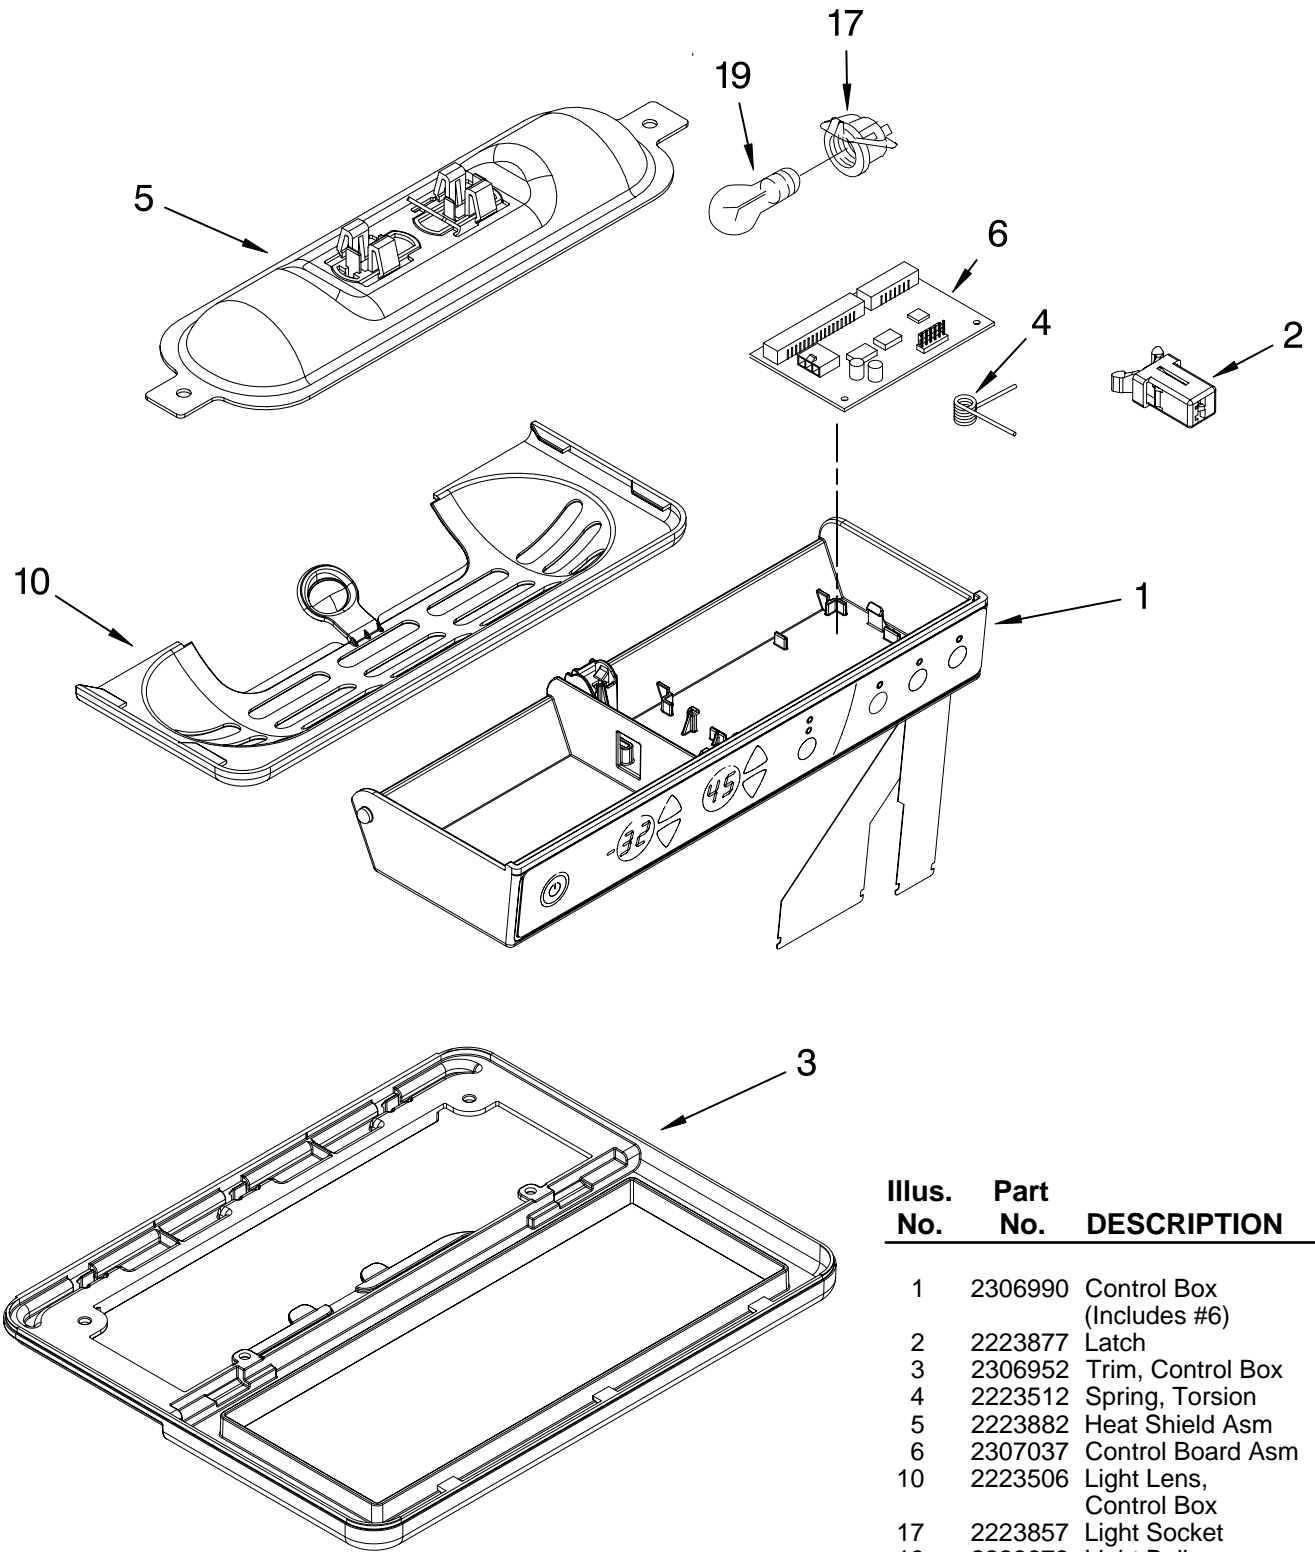

CONTROL PARTS

For Models: GC3SHEXNQ01, GC3SHEXNT01, GC3SHEXNB01, GC3SHEXNS01
(White) (Biscuit) (Black) (Stainless Steel)

Illus. No.	Part No.	DESCRIPTION
1	2306990	Control Box (Includes #6)
2	2223877	Latch
3	2306952	Trim, Control Box
4	2223512	Spring, Torsion
5	2223882	Heat Shield Asm
6	2307037	Control Board Asm
10	2223506	Light Lens, Control Box
17	2223857	Light Socket
19	2223678	Light Bulb

FOR ORDERING INFORMATION REFER TO PARTS PRICE LIST