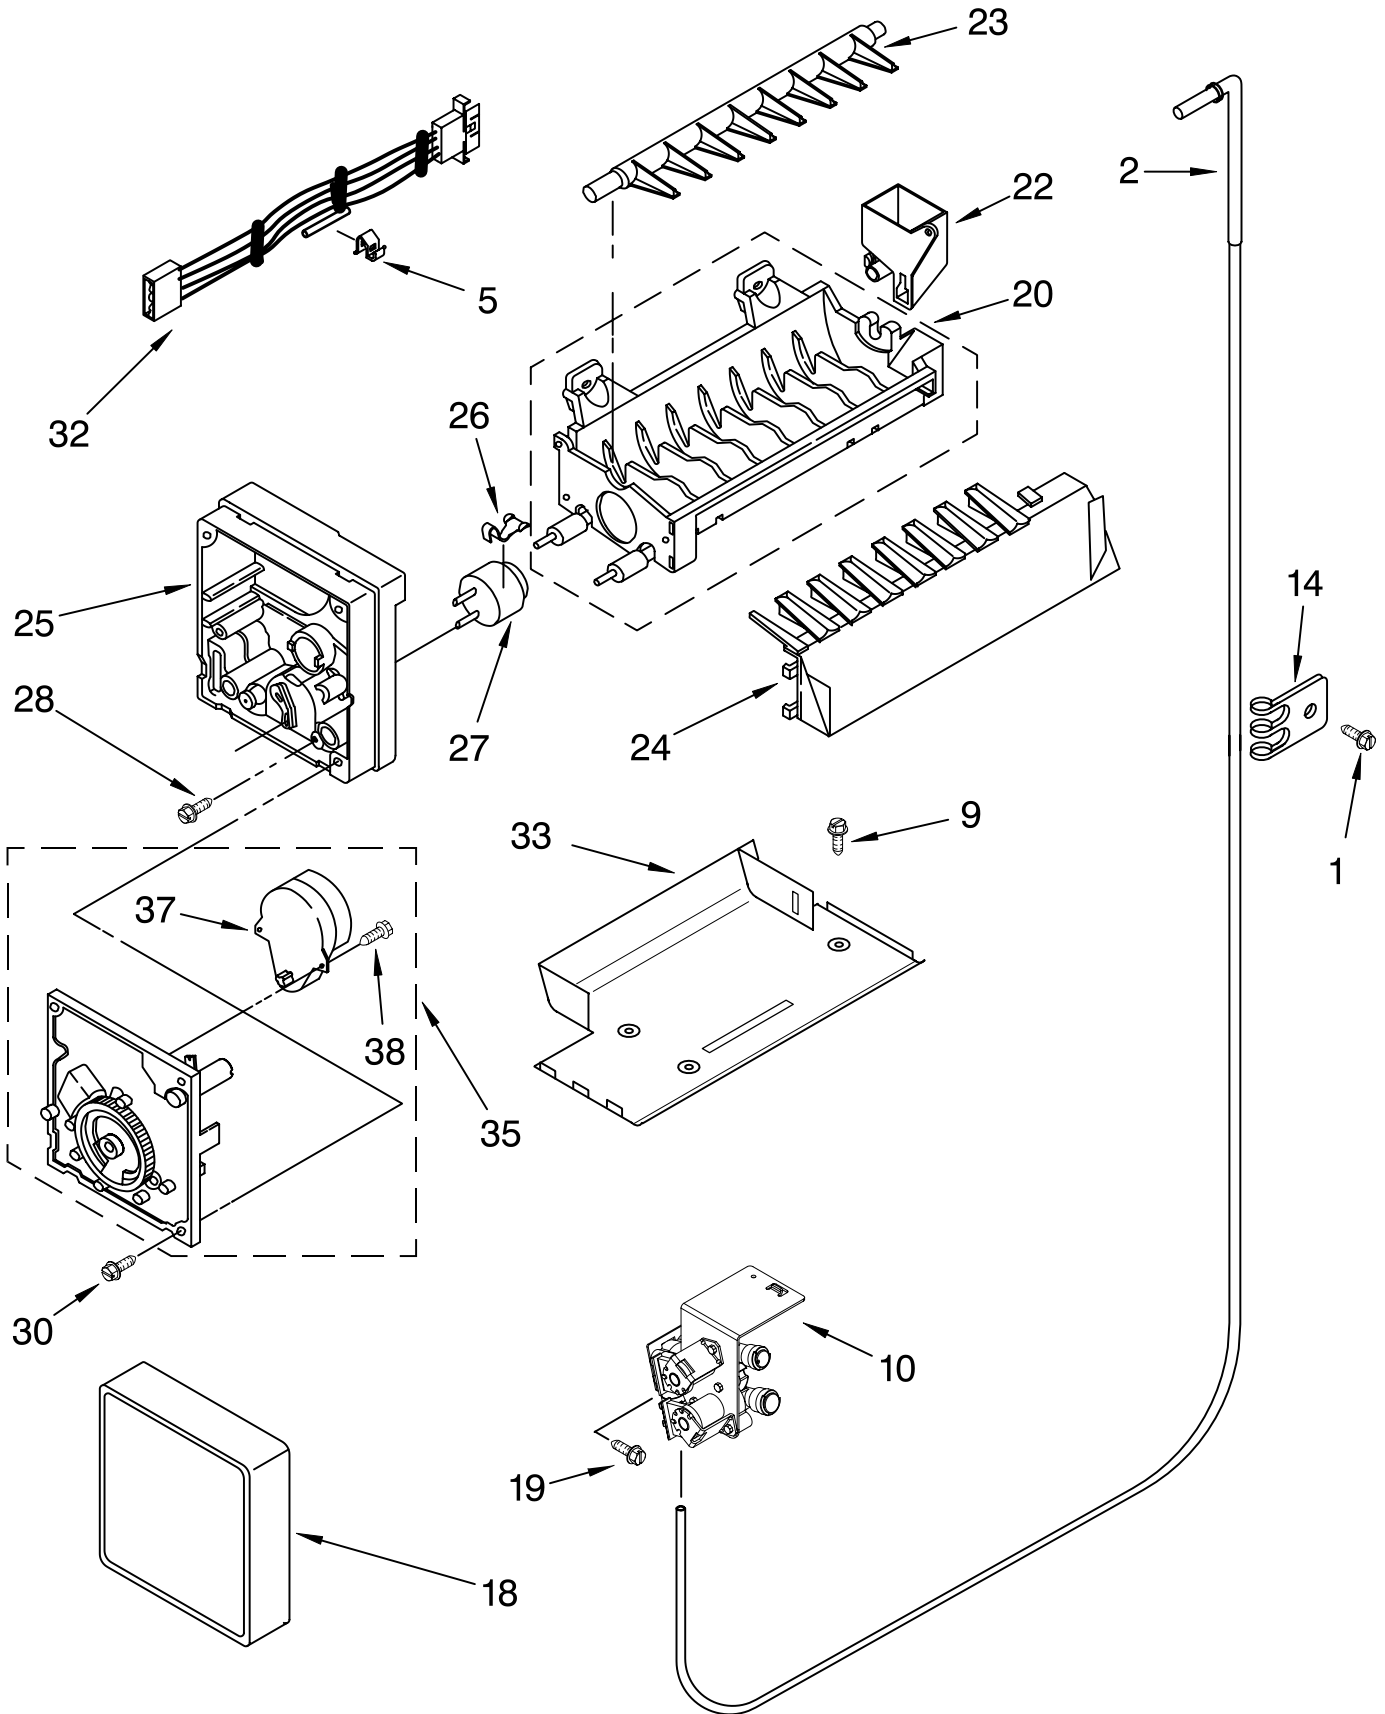

ICEMAKER PARTS

For Models: GC3SHEXNQ01, GC3SHEXNT01, GC3SHEXNB01, GC3SHEXNS01
(White) (Biscuit) (Black) (Stainless Steel)

FOR ORDERING INFORMATION REFER TO PARTS PRICE LIST

ICEMAKER PARTS

For Models: GC3SHEXNQ01, GC3SHEXNT01, GC3SHEXNB01, GC3SHEXNS01
(White) (Biscuit) (Black) (Stainless Steel)

Illus. No.	Part No.	DESCRIPTION
1	489084	Screw
2	2256096	Fitting, Water Tube
5	628379	Clip, Fuse
9	489478	Screw
10	2315533	Water Valve Asm
14	2208136	Tube Clip
18	2174358	Cover
19	488649	Screw
20	628228	Mold & Heater Assembly (Also Order 542638
22	628356	Cup, Water Fill
23	627843	Ejector
24	2198598	Ice Striper
25	2194712	Support
26	627796	Retainer, Thermostat
27	627985	Thermostat (Also Order 542369 Cement Alumilastic)
28	8533917	Screw
30	489276	Screw
32	2187467	Harness, Wiring
33	2212322	Bracket, Icemaker Mounting
35	626678	Module Assembly (Includes Items 37 & 38)
37	626676	Motor
38	489136	Screw
100	2198597	Icemaker Assembly