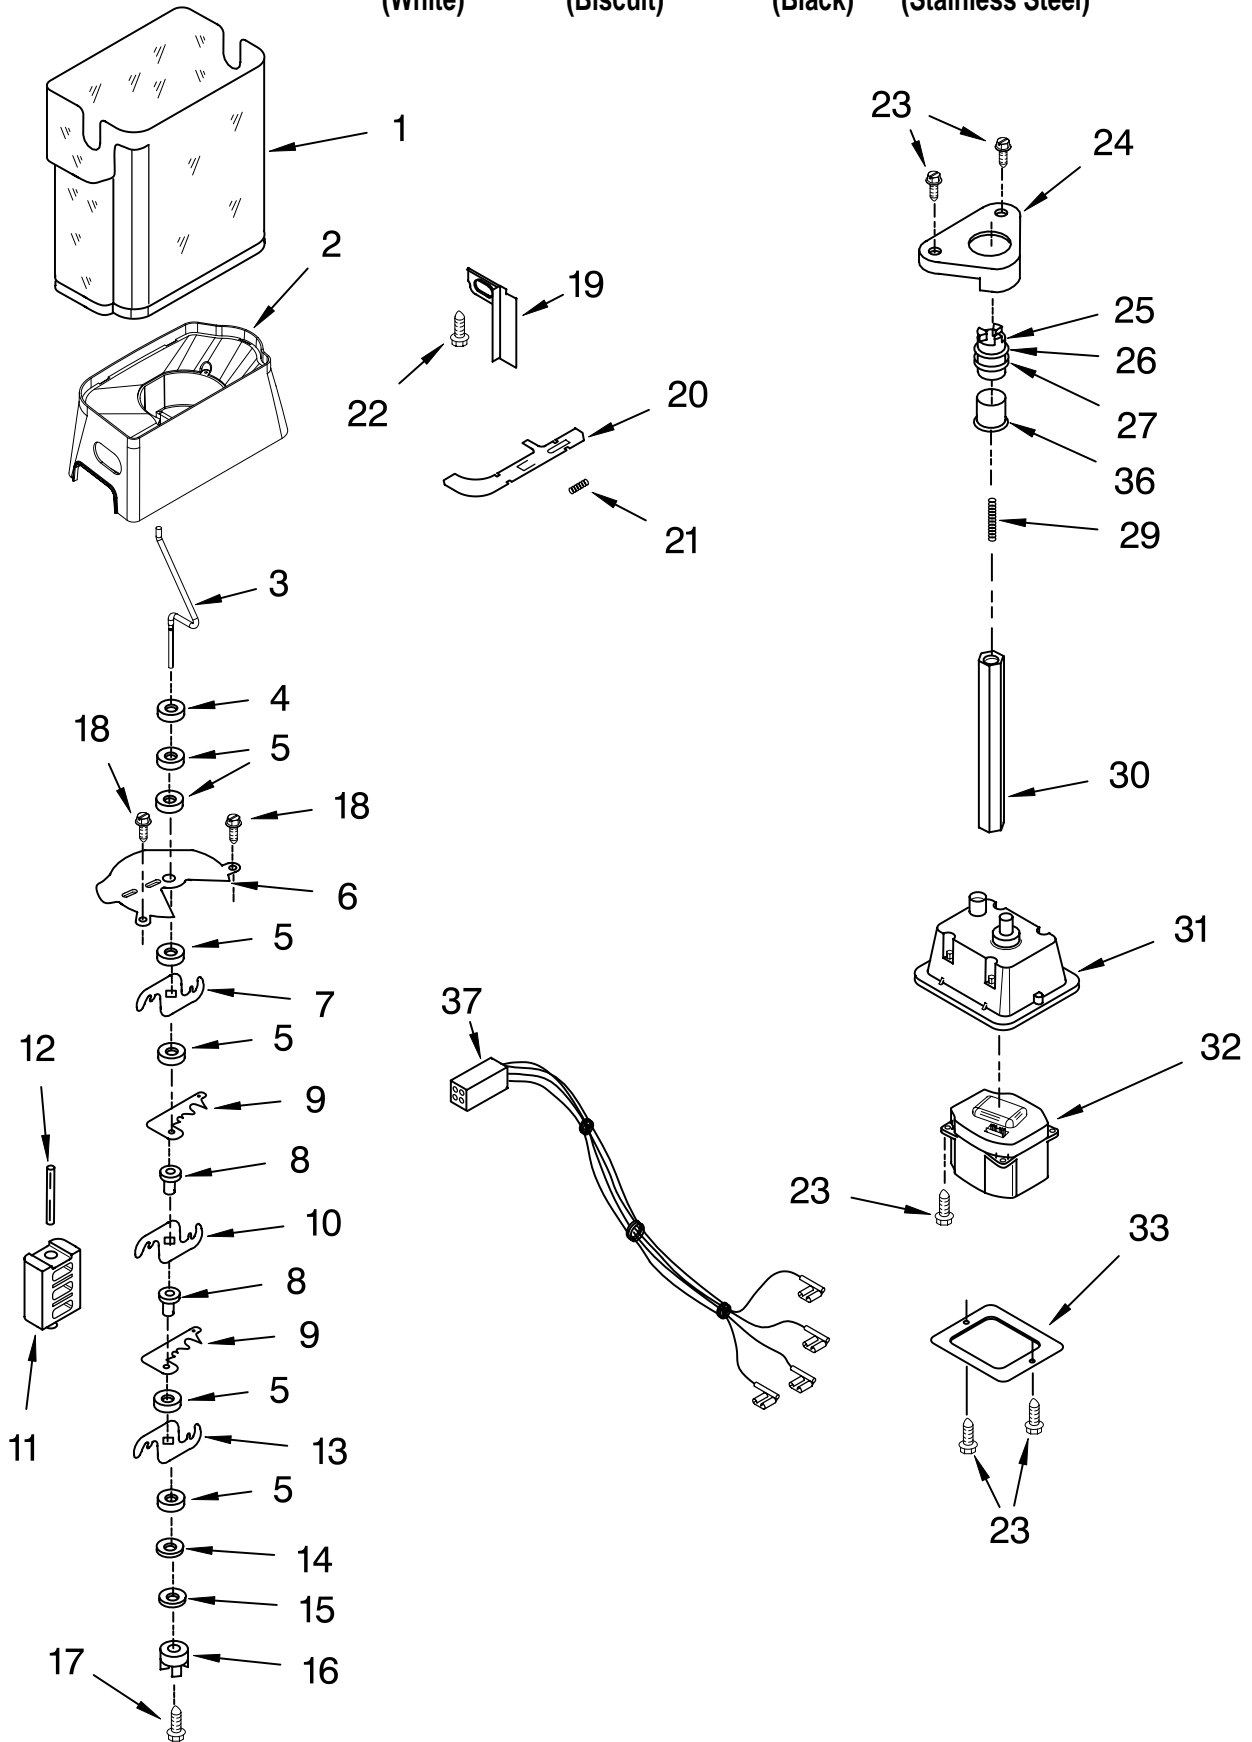

MOTOR AND ICE CONTAINER PARTS

For Models: GC3SHEXNQ01, GC3SHEXNT01, GC3SHEXNB01, GC3SHEXNS01
(White) (Biscuit) (Black) (Stainless Steel)

FOR ORDERING INFORMATION REFER TO PARTS PRICE LIST

MOTOR AND ICE CONTAINER PARTS

For Models: GC3SHEXNQ01, GC3SHEXNT01, GC3SHEXNB01, GC3SHEXNS01
(White) (Biscuit) (Black) (Stainless Steel)

Illus. No.	Part No.	DESCRIPTION
1	2223317	Ice Bin
2	2255574	Crusher Bin
3	2258222	Auger
4	2258220	Washer
5	1119007	Spacer, Flat (6)
6	2255460	Cover, Crusher
7	2257022	Blade, Rotary
8	1119005	Spacer, Step (2)
9	2257020	Blade, Fixed
10	2257023	Blade, Rotary
11	2198602	Block, Blade
12	489229	Roll Pin
13	2257024	Blade, Rotary
14	489235	Washer, Plain
15	2198661	Washer, Coupling
16	2220457	Coupling
17	8281164	Screw
18	3400065	Screw
19	2255575	Button, Bin
20	2212371	Latch, Bin
21	2198608	Spring, Latch
22	2198671	Screw
23	8281163	Screw
24	2212369	Holder
25	2220458	Coupling, Bottom
26	2198628	Seal
27	2212370	Washer
29	2198607	Spring
30	999536	Drive Shaft
31	2256154	Enclosure, Motor
32	2188860	Dispenser, Motor
33	2212305	Cover
36	2212365	Sleeve, Coupling
37	2187725	Wire Harness, IDI Motor

FOR ORDERING INFORMATION REFER TO PARTS PRICE LIST