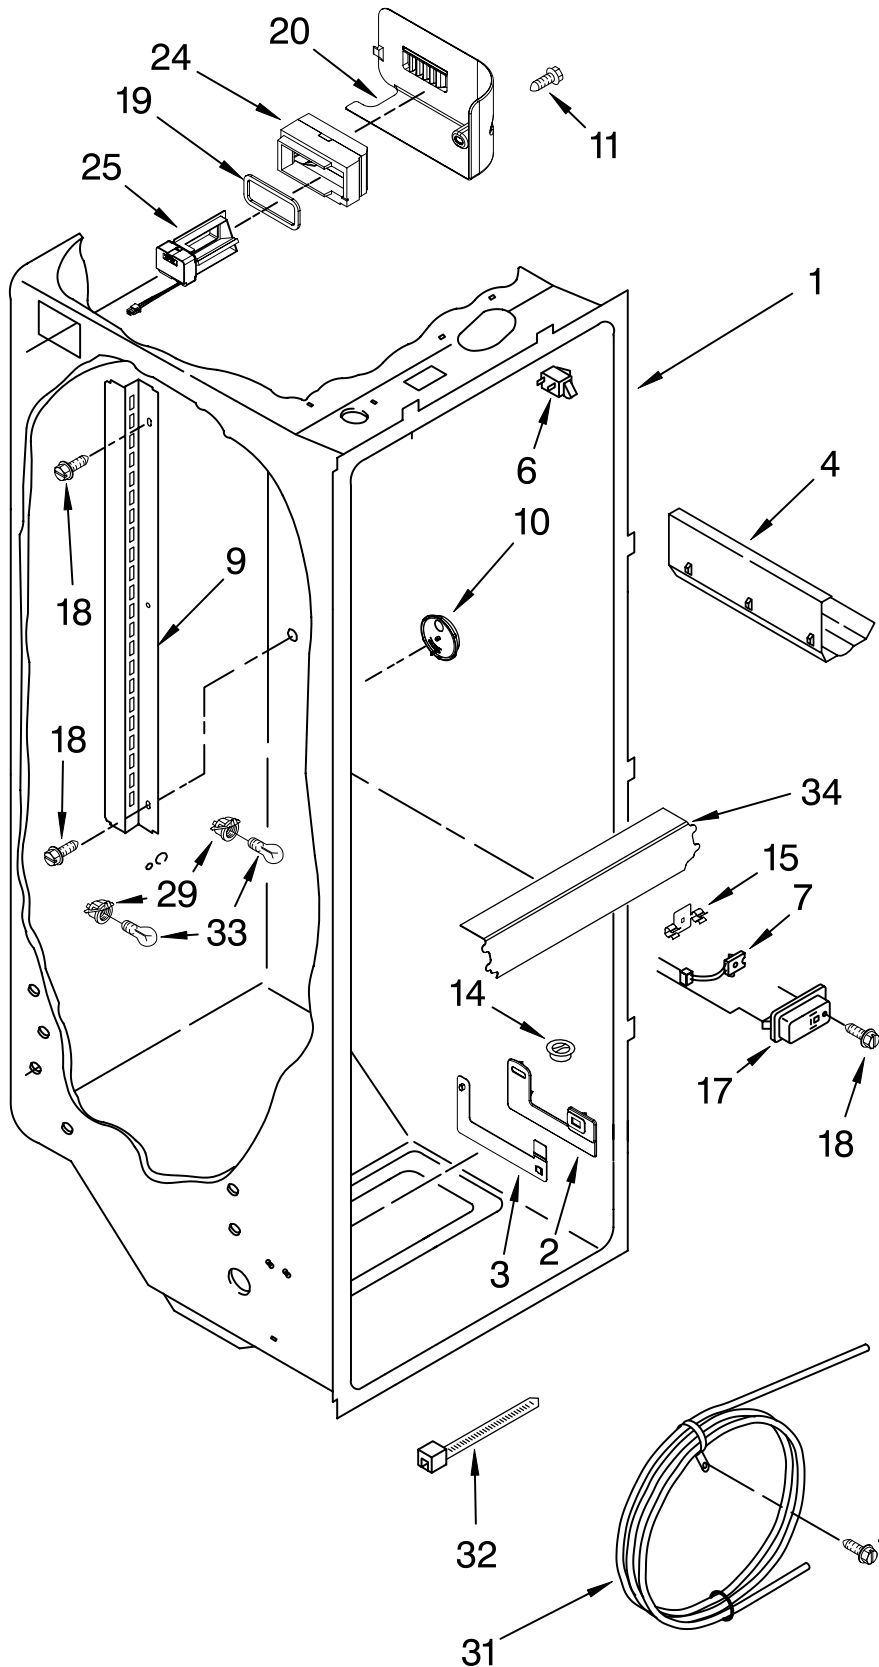

REFRIGERATOR LINER PARTS

For Models: GC3SHEXNQ01, GC3SHEXNT01, GC3SHEXNB01, GC3SHEXNS01
(White) (Biscuit) (Black) (Stainless Steel)

Illus. No.	Part No.	DESCRIPTION
1		Liner (Not A Serviceable Part)
2	2223338	Escutcheon, Meat Pan Control
3	2223339	Slide Meat Pan Control
4	2179404K	Wine Rack
6	1118894	Switch, Rocker Arm
7	2188820	Thermistor
9	2206273	Ladder, Shelf (2)
10	2261601	Housing, Door Control
11	489084	Screw
14	2171846	Release Valve
15	2209204	Clip, Thermistor
17	1116793	Cover, Thermistor
18	489478	Screw
19	2304597	Gasket, Air Baffle
20	2223403	Cover, Air Baffle
24	2224076	Air Diffuser Assembly
25	2220377	Air Baffle
29	2162085	Socket
31	2223876	Reservoir
32	2205813	Strap
33	2255743	Light Bulb
34	2223663	Light Lens
37	488280	Screw

FOR ORDERING INFORMATION REFER TO PARTS PRICE LIST