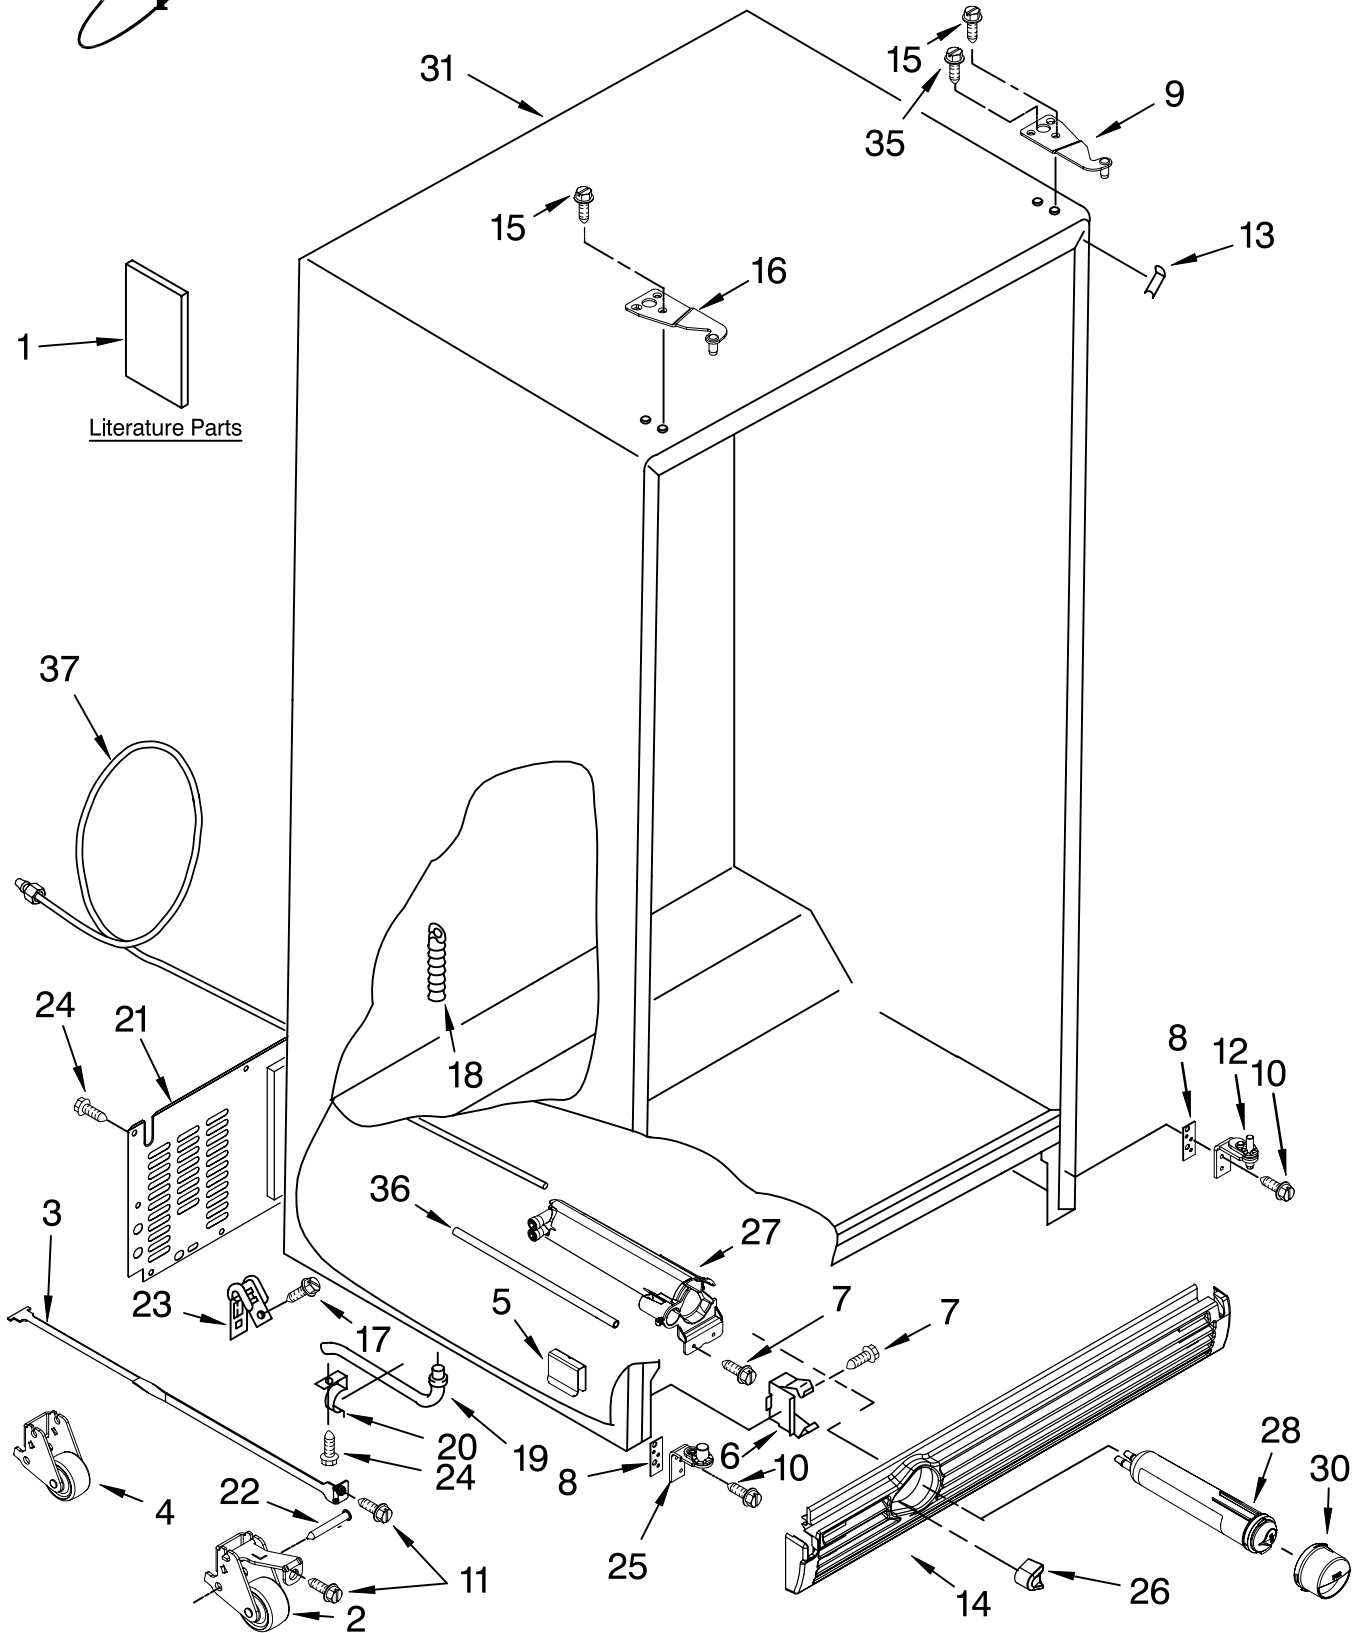

CABINET PARTS

REFRIGERATOR

For Models: GC3SHEXNQ01, GC3SHEXNT01, GC3SHEXNB01, GC3SHEXNS01
(White) (Biscuit) (Black) (Stainless Steel)

FOR ORDERING INFORMATION REFER TO PARTS PRICE LIST