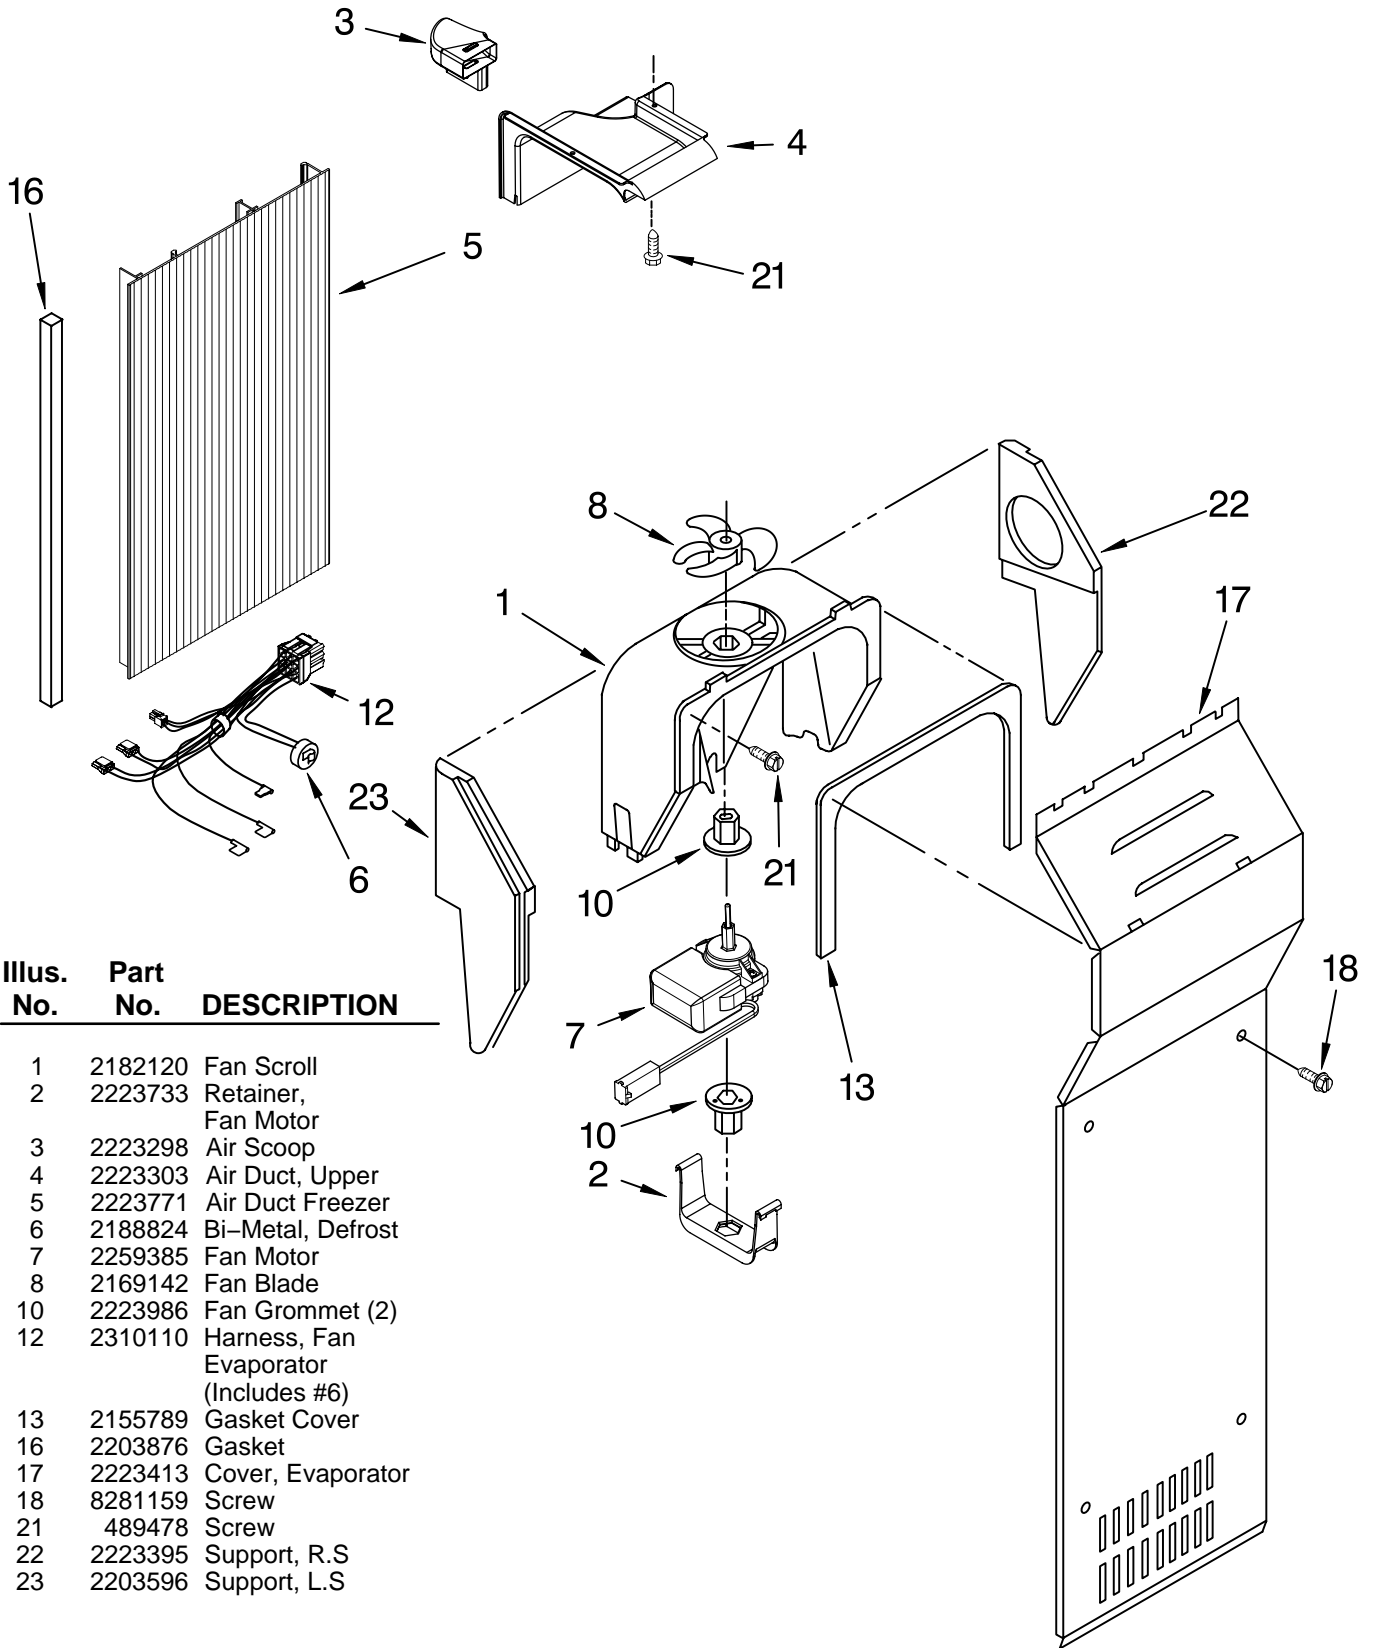

AIR FLOW PARTS

For Models: GC3SHEXNQ01, GC3SHEXNT01, GC3SHEXNB01, GC3SHEXNS01
(White) (Biscuit) (Black) (Stainless Steel)

Illus. No.	Part No.	DESCRIPTION
1	2182120	Fan Scroll
2	2223733	Retainer, Fan Motor
3	2223298	Air Scoop
4	2223303	Air Duct, Upper
5	2223771	Air Duct Freezer
6	2188824	Bi-Metal, Defrost
7	2259385	Fan Motor
8	2169142	Fan Blade
10	2223986	Fan Grommet (2)
12	2310110	Harness, Fan Evaporator (Includes #6)
13	2155789	Gasket Cover
16	2203876	Gasket
17	2223413	Cover, Evaporator
18	8281159	Screw
21	489478	Screw
22	2223395	Support, R.S
23	2203596	Support, L.S

FOR ORDERING INFORMATION REFER TO PARTS PRICE LIST