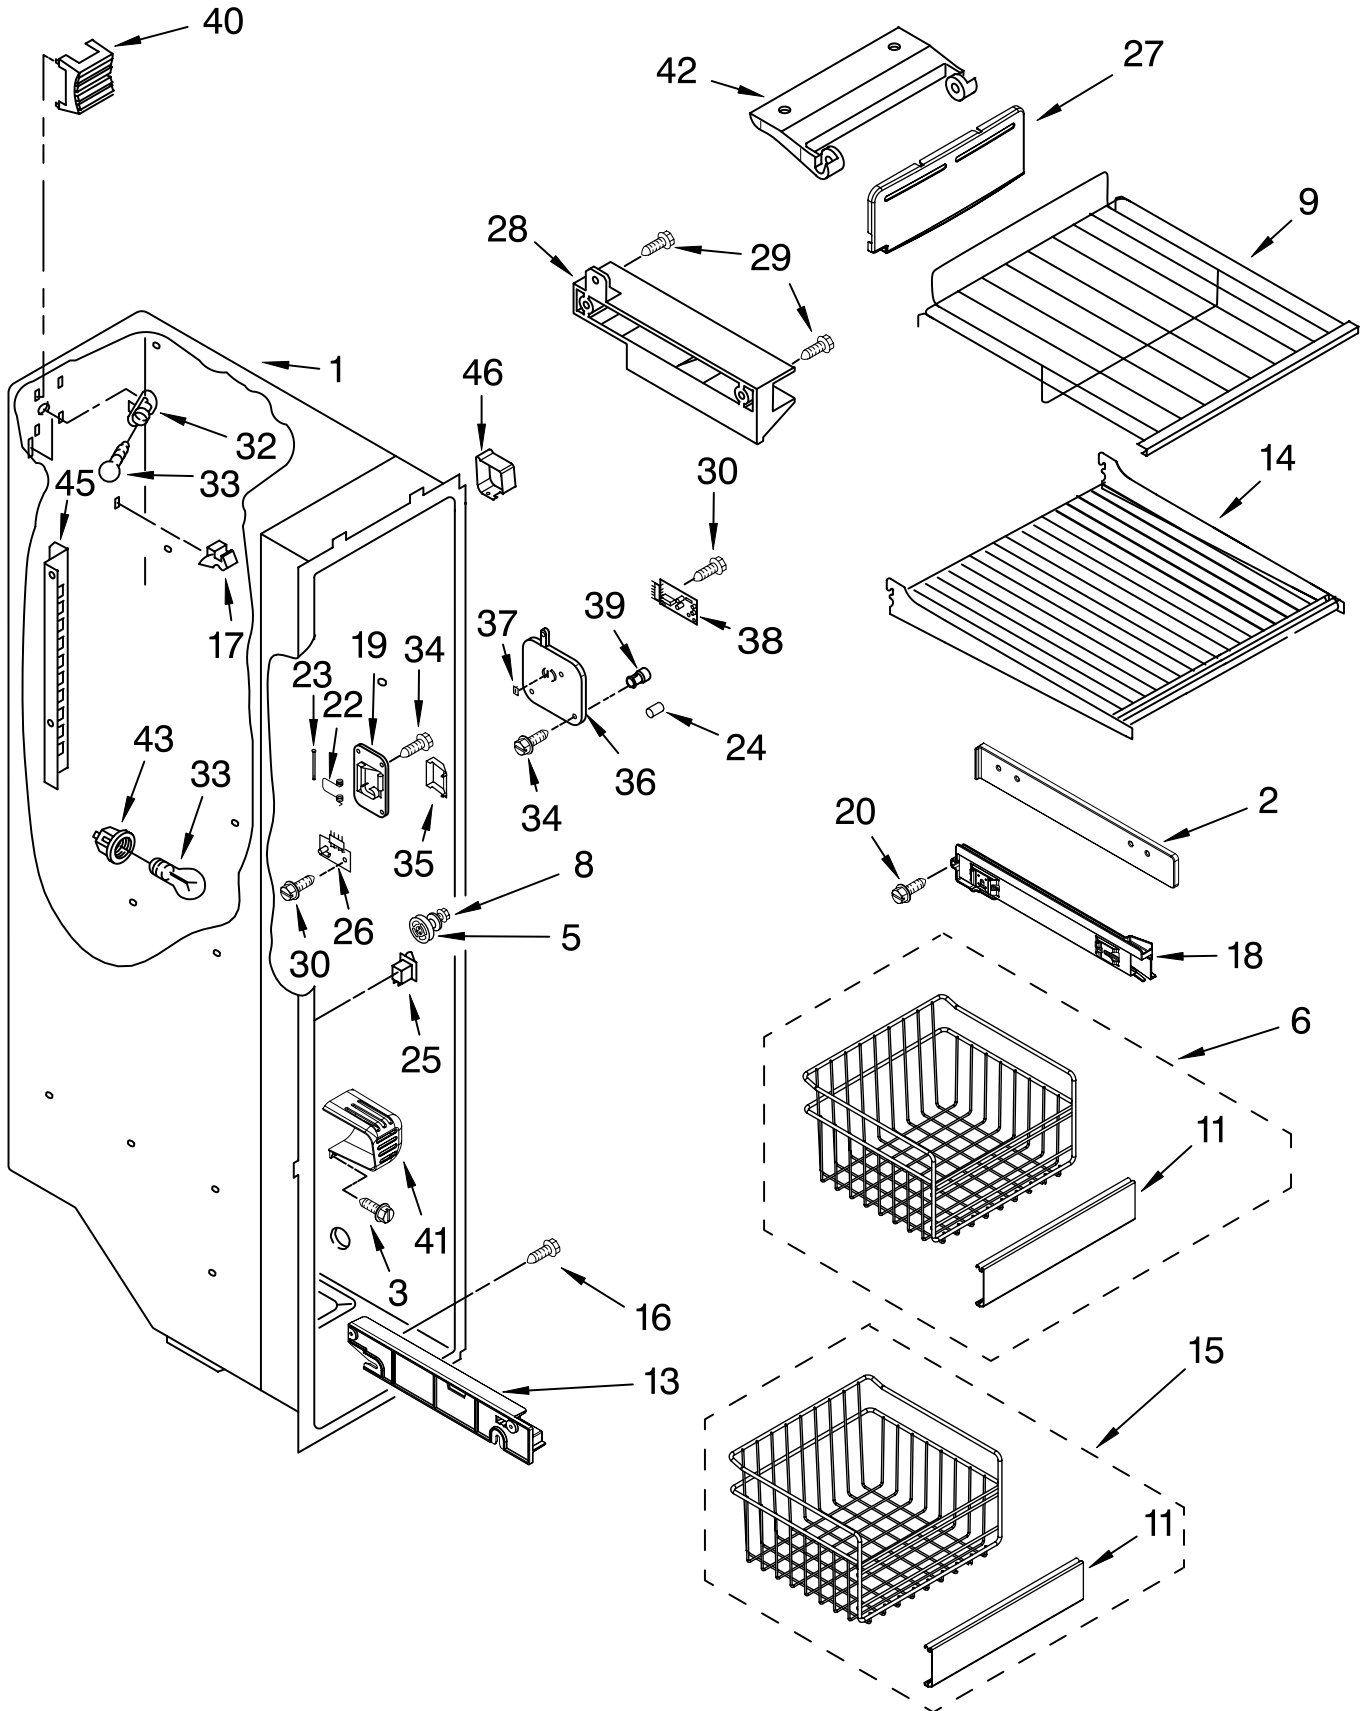

FREEZER LINER PARTS

For Models: GC3SHEXNQ01, GC3SHEXNT01, GC3SHEXNB01, GC3SHEXNS01
(White) (Biscuit) (Black) (Stainless Steel)

FOR ORDERING INFORMATION REFER TO PARTS PRICE LIST

FREEZER LINER PARTS

For Models: GC3SHEXNQ01, GC3SHEXNT01, GC3SHEXNB01, GC3SHEXNS01
(White) (Biscuit) (Black) (Stainless Steel)

Illus. No.	Part No.	DESCRIPTION
1		Liner (Not A Serviceable Part)
2	2223777	Spacer, Slide (2)
3	3400893	Screw
5	2196483	Stud Assembly
6	2223690	Basket, Deep (2)
8	8281158	Screw
9	2223500	Shelf Assembly, Cantilever (2)
11	2223782	Front, Basket
13		Shelf Track
	2223787	Right Side
	2223788	Left Side
14	2223681	Shelf, Fixed
15	2223692	Basket, Lower
16	486298	Screw
17	842534	Clip, Air Duct (2)
18		Glide Assembly, Basket (2)
	2301544	Right Side
	2301545	Left Side
19	2223991	Cover, Emitter
20	8534064	Screw
22	2198635	Spring
23	2198634	Pin
24	2198665	Tube, P.C. Board
25	1115373	Switch, Rocker Arm
26	2220398	P.C. Board Emitter
27	2223321	Cover, Ice Maker
28		Slide, Ice Maker Mounting
	2212321	Right Side
	2306900	Left Side
29	489478	Screw
30	489214	Screw
32	2162085	Light Socket
33	2255743	Light Bulb
34	8281185	Screw
35	2198633	Flipper
36	2255558	Cover, Receiver
37	2255562	Slide, Ice Maker Shut Off
38	2255114	P.C. Board, Receiver
39	2198643	Lens
40	2198589	Light Shield
41	2212340	Light Lens
42	2198641	Bracket, Ice Maker Cover
43	2155597	Socket, Light
45		Ladder
	2198609	Left Side
	2198610	Right Side
46	2306901	Shield, Wiring

FOR ORDERING INFORMATION REFER TO PARTS PRICE LIST