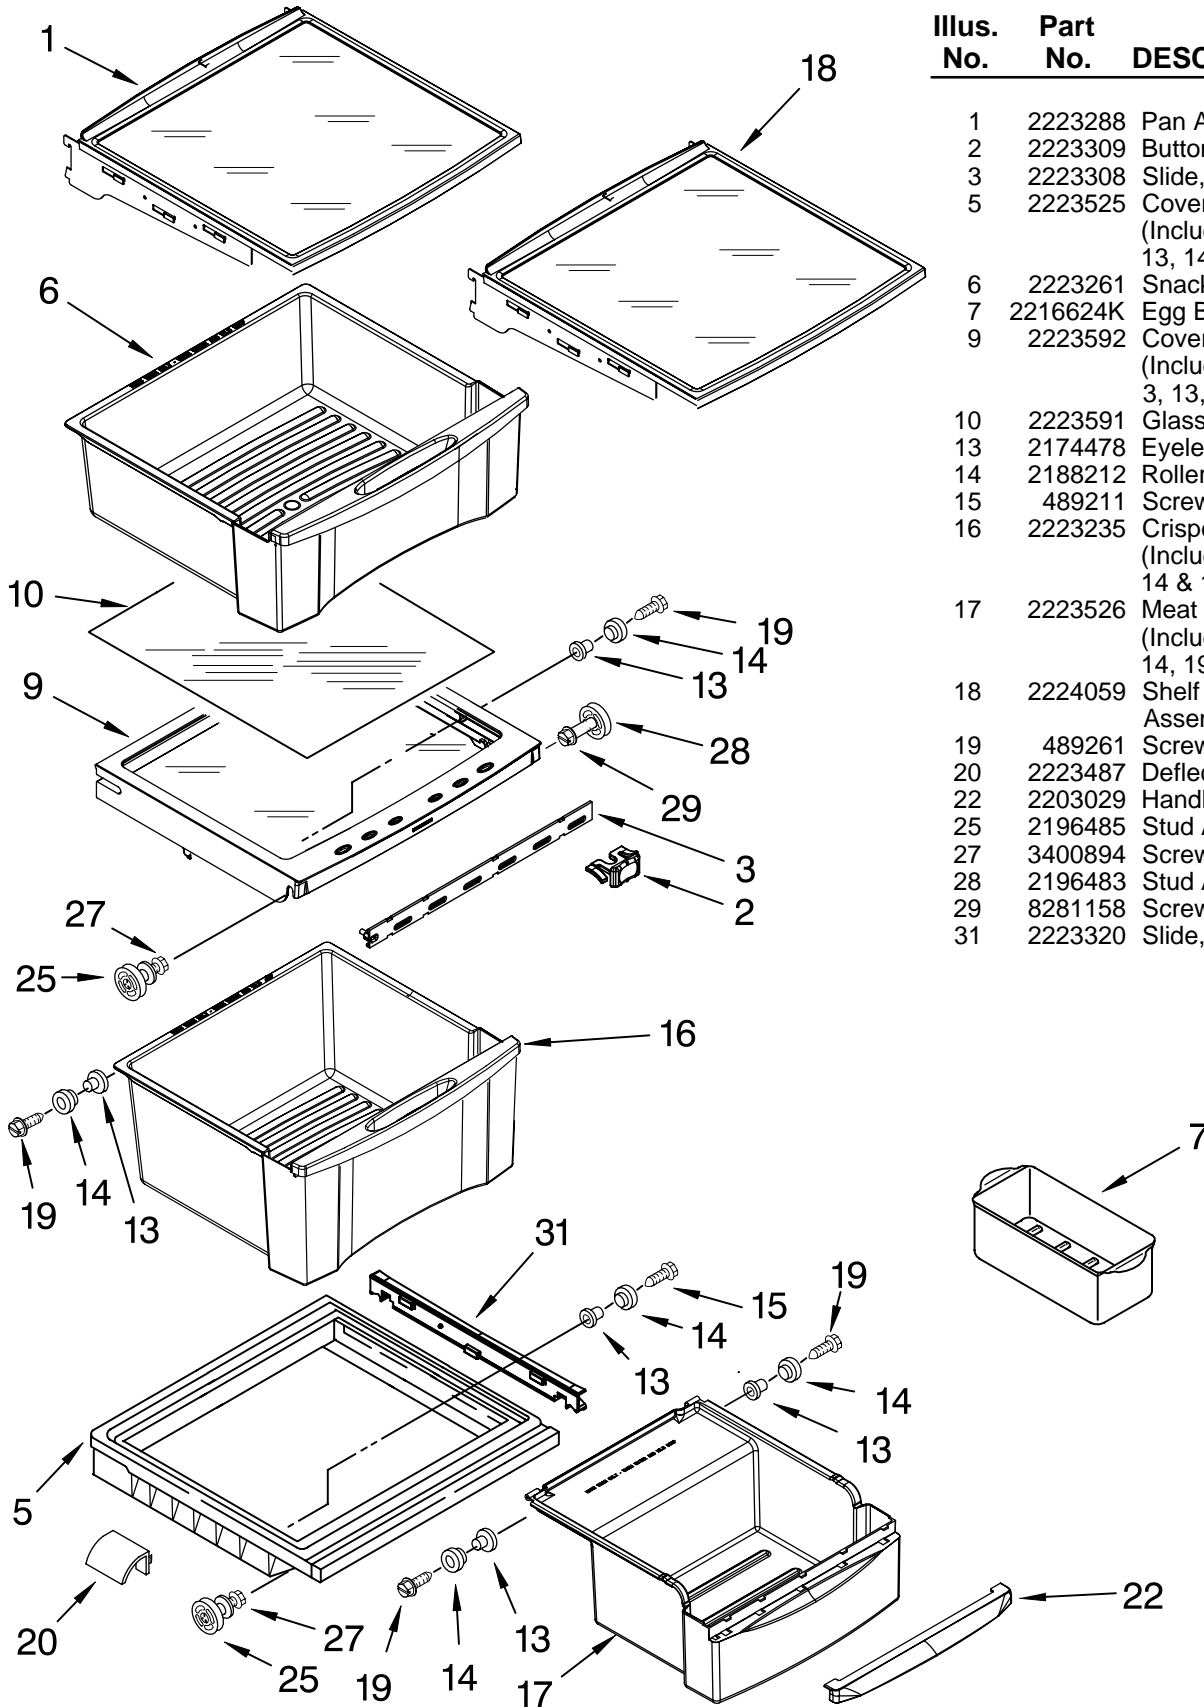

REFRIGERATOR LINER PARTS

For Models: GC3SHEXNQ01, GC3SHEXNT01, GC3SHEXNB01, GC3SHEXNS01
 (White) (Biscuit) (Black) (Stainless Steel)

Illus. No.	Part No.	DESCRIPTION
1		Liner (Not A Serviceable Part)
2	2223338	Escutcheon, Meat Pan Control
3	2223339	Slide Meat Pan Control
4	2179404K	Wine Rack
6	1118894	Switch, Rocker Arm
7	2188820	Thermistor
9	2206273	Ladder, Shelf (2)
10	2261601	Housing, Door Control
11	489084	Screw
14	2171846	Release Valve
15	2209204	Clip, Thermistor
17	1116793	Cover, Thermistor
18	489478	Screw
19	2304597	Gasket, Air Baffle
20	2223403	Cover, Air Baffle
24	2224076	Air Diffuser Assembly
25	2220377	Air Baffle
29	2162085	Socket
31	2223876	Reservoir
32	2205813	Strap
33	2255743	Light Bulb
34	2223663	Light Lens
37	488280	Screw

FOR ORDERING INFORMATION REFER TO PARTS PRICE LIST

REFRIGERATOR SHELF PARTS

For Models: GC3SHEXNQ01, GC3SHEXNT01, GC3SHEXNB01, GC3SHEXNS01
 (White) (Biscuit) (Black) (Stainless Steel)

Illus. No.	Part No.	DESCRIPTION
1	2223288	Pan Assembly
2	2223309	Button, Humidity
3	2223308	Slide, Humidity
5	2223525	Cover, Meat Pan (Includes Items 13, 14, 15 & 20)
6	2223261	Snack Pan
7	2216624K	Egg Bin
9	2223592	Cover, Crisper (Includes 2, 3, 13, 14 & 19)
10	2223591	Glass, Cover
13	2174478	Eyelet, Roller
14	2188212	Roller
15	489211	Screw
16	2223235	Crisper Pan (Includes 13, 14 & 19)
17	2223526	Meat Pan (Includes 13, 14, 19 & 22)
18	2224059	Shelf and Frame Assembly (3)
19	489261	Screw
20	2223487	Deflector
22	2203029	Handle
25	2196485	Stud Assembly
27	3400894	Screw
28	2196483	Stud Assembly
29	8281158	Screw
31	2223320	Slide, Pan