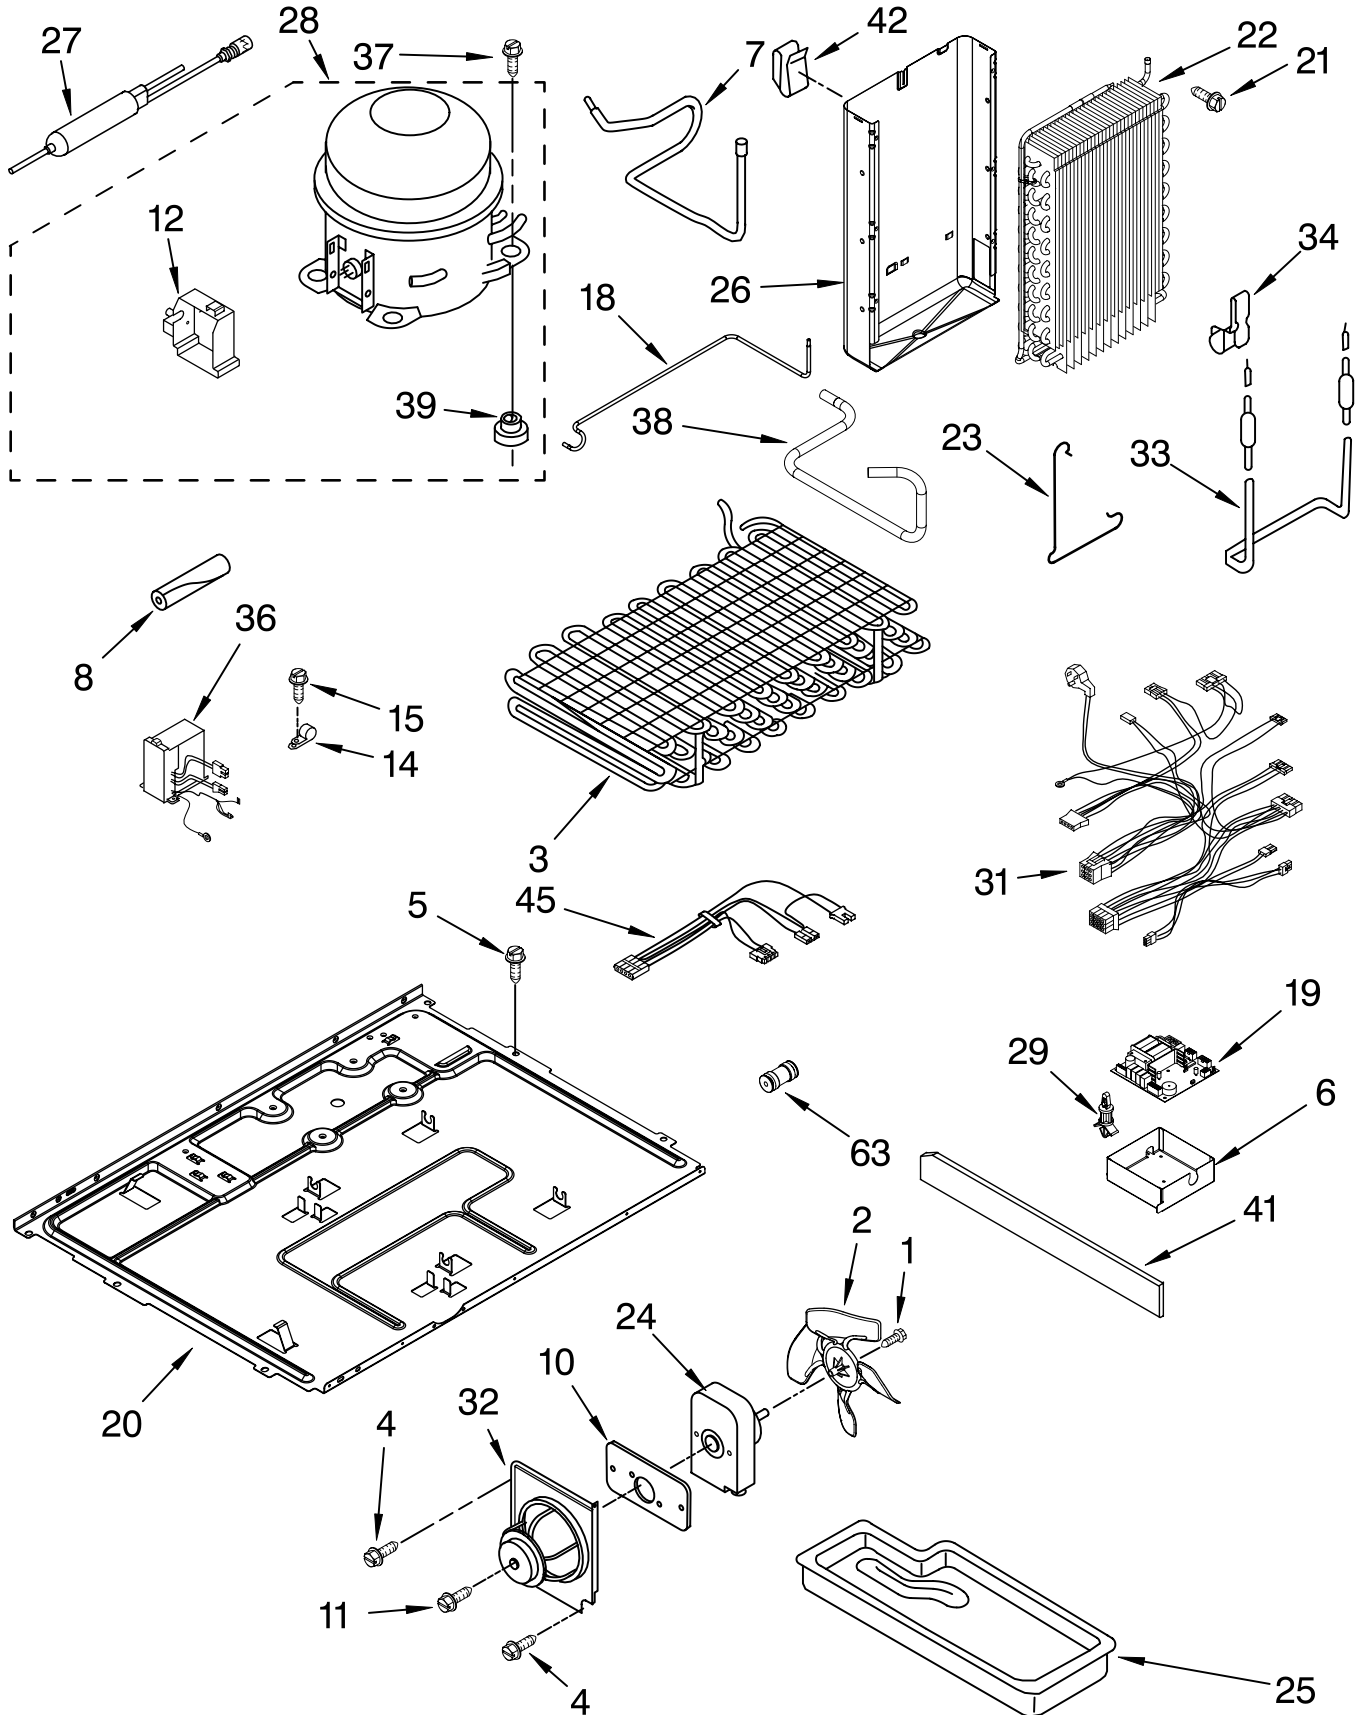

UNIT PARTS

For Models: GC3SHEXNQ01, GC3SHEXNT01, GC3SHEXNB01, GC3SHEXNS01
(White) (Biscuit) (Black) (Stainless Steel)

FOR ORDERING INFORMATION REFER TO PARTS PRICE LIST

UNIT PARTS

For Models: GC3SHEXNQ01, GC3SHEXNT01, GC3SHEXNB01, GC3SHEXNS01
(White) (Biscuit) (Black) (Stainless Steel)

Illus. No.	Part No.	DESCRIPTION	Illus. No.	Part No.	DESCRIPTION	Illus. No.	Part No.	DESCRIPTION
1	777070	Screw	25	2223398	Tray, Evaporator	Following Parts Not Illustrated and Optional Parts Not Included		
2	2225834	Fan, Blade	26	2224022	Heat Shield			
3	2223315	Condenser Assembly	27	2199167	Drier			
4	8281197	Screw	28	2223801	Compressor (Includes Items 12 & 39)			
5	3400524	Screw (6)	29	2223800	Spacer (5)			
6	2223703	Housing, Control Board	31	2187849	Harness, Main Control			
7	2223351	Tube Suction	32	2224024	Fan, Motor Bracket			
8	2161302	Sleeve	33	2210737	Heater, Defrost			
10	2301979	Plate, Mounting	34	2304287	Clip			
11	8281196	Screw	36	2306957	Inverter Box			
12	2215676	Cover, Terminal	37	489473	Screw	978025		Valve, Access (1/4")
14	2185788	Clamp, Cable	38	2223352	Tube, Discharge	978026		Valve, Access (5/16")
15	488649	Screw	39		Grommet (4)	978027		Valve, Access (3/8")
18	2223353	Tube, Condenser to Heat Loop		2183042	Production	978028		Valve, Access (1/2")
19	2307028	Electronic Control		4387558	Service	978029		Valve, Access (5/8")
20	2306932	Baseplate	41	2223394	Extension, Air Baffle	978030		Valve, Access (3/4")
21	489478	Screw				876764		Valve, Access (3/16")
22	2188823	Evaporator	42	2155547	Clip, Heat Shield	REFRIGERANT CHARGE		
23	2161324	Clamp	45	2187737	Unit Harness	6.00 oz.		
24	2188729	Fan, Motor	63	2209709	Connector, Water Tube	(R-134A)