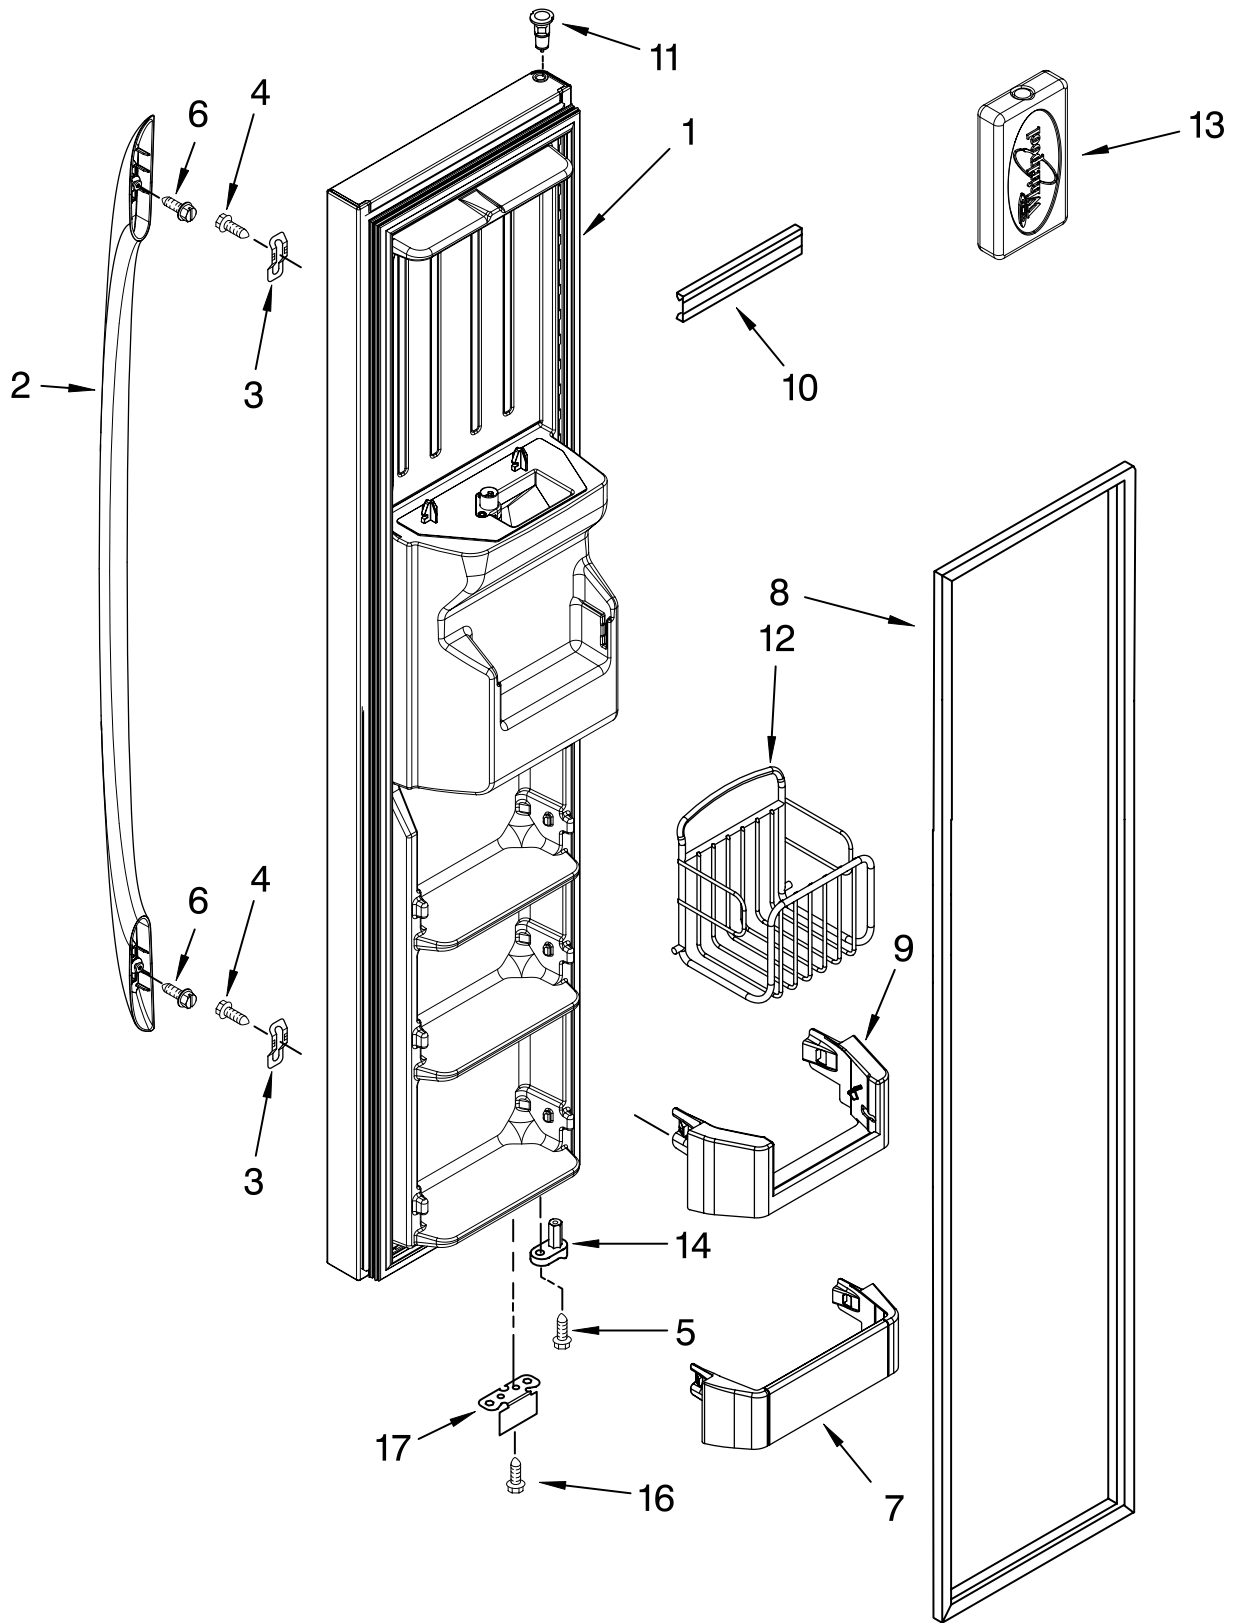

FREEZER DOOR PARTS

For Models: GC3SHEXNQ01, GC3SHEXNT01, GC3SHEXNB01, GC3SHEXNS01
(White) (Biscuit) (Black) (Stainless Steel)

FOR ORDERING INFORMATION REFER TO PARTS PRICE LIST

FREEZER DOOR PARTS

For Models: GC3SHEXNQ01, GC3SHEXNT01, GC3SHEXNB01, GC3SHEXNS01
(White) (Biscuit) (Black) (Stainless Steel)

Illus. No.	Part No.	DESCRIPTION
1		Freezer Door (Includes #8 And Dispenser Front Parts)
	2223842W	White
	2223842T	Biscuit
	2223842B	Black
	2224191SB	Stainless Steel
2		Handle (Includes #6)
	2313351W	White
	2313351T	Biscuit
	2313351B	Black
3	2255411	Clip, Mounting
4	489491	Screw
5	3400012	Screw
6	8533920	Screw
7	2171157K	Shelf Bin
8		Door Gasket, Magnetic
	2223850	Mist Beige
	2223912	Black
9	2223334	Trivet, Tilt-Out (2)
10	2219982	Trim, Door Shelf
11	2308091	Thimble, Top
12	2304309	Basket, Tilt-Out (2)
13	2255459K	Bottle, Ice Pack
14	2223752	Door Closer, Upper Cam
16	489420	Screw
17		Bracket, Door Stop
	2306940	Chrome
	2306940B	Black